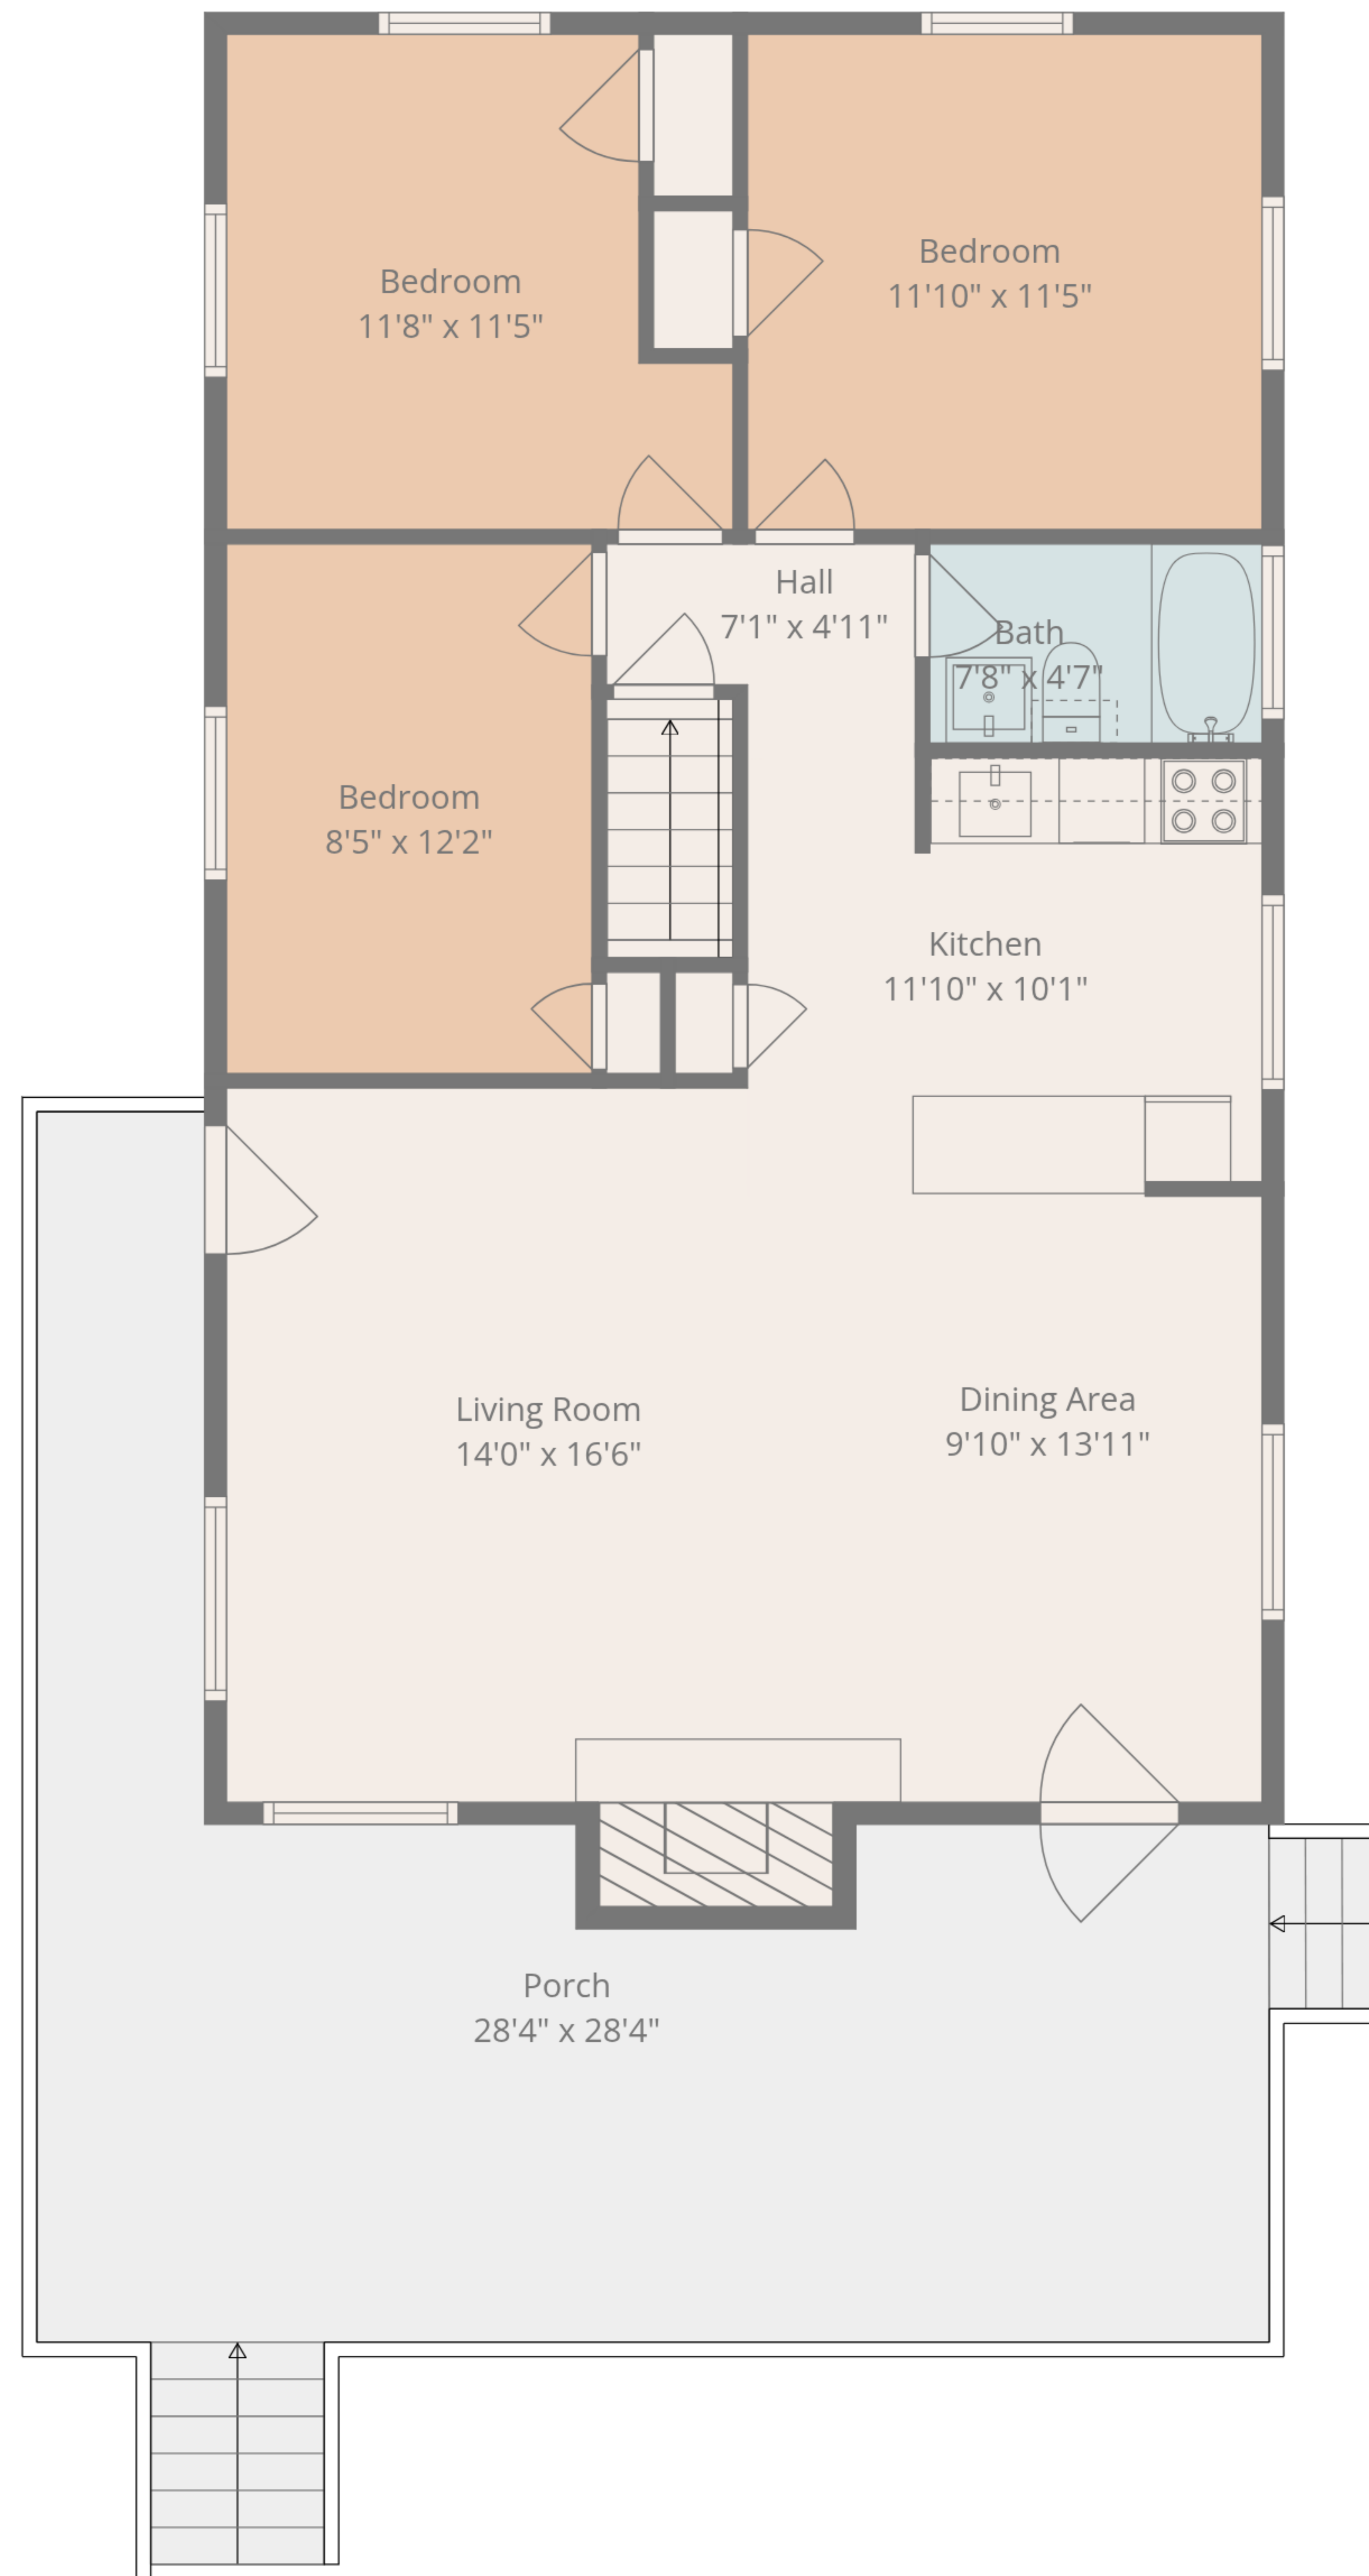

Total: 1636 sq. ft

1st Floor: 661 sq. Ft, 2nd Floor: 975 sq. ft

Excluded Areas: Laundry: 174 sq. Ft, Porch: 417 sq. Ft, Fireplace: 16 sq. Ft,
Walls: 123 sq. ft

Total: 1636 sq. ft

1st Floor: 661 sq. Ft, 2nd Floor: 975 sq. ft

Excluded Areas: Laundry: 174 sq. Ft, Porch: 417 sq. Ft, Fireplace: 16 sq. Ft,
Walls: 123 sq. ft

Measurements Are Taken Using Lidar Technology, Deemed Highly Reliable But Not Guaranteed

1st Floor

2nd Floor

Total: 1636 sq. ft

1st Floor: 661 sq. Ft, 2nd Floor: 975 sq. ft

Excluded Areas: Laundry: 174 sq. Ft, Porch: 417 sq. Ft, Fireplace: 16 sq. Ft, Walls: 123 sq. ft

Measurements Are Taken Using Lidar Technology, Deemed Highly Reliable But Not Guaranteed