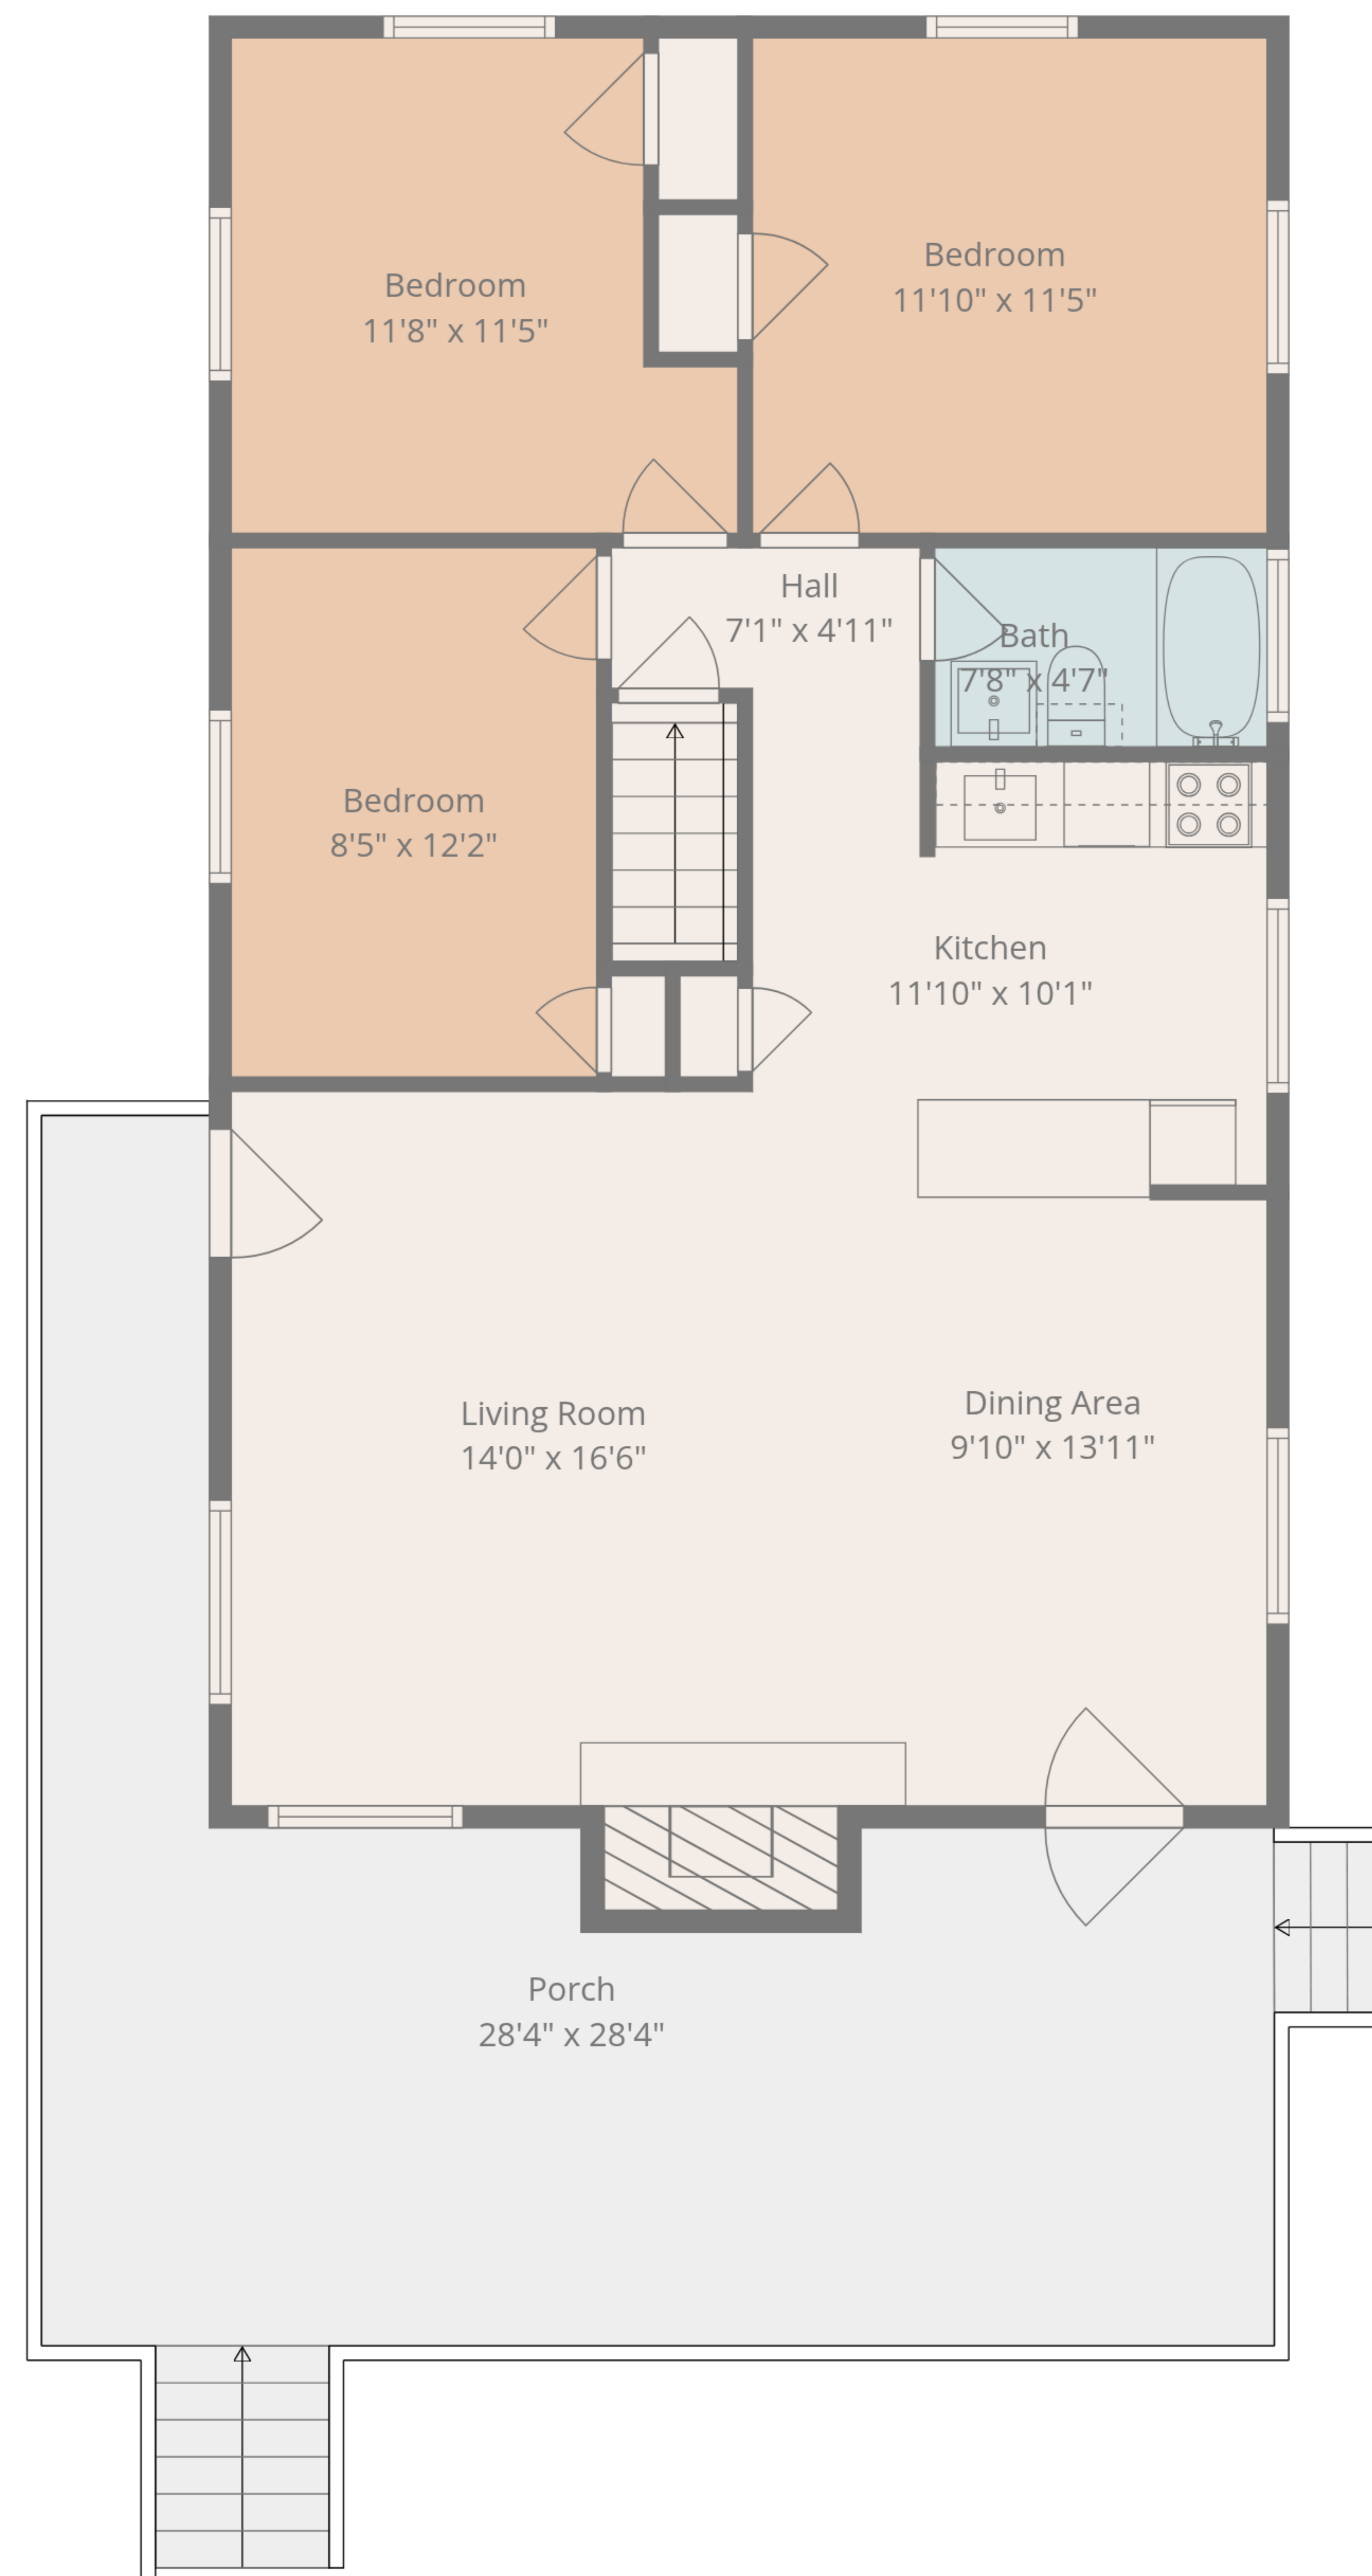

Total: 1636 sq. ft

1st Floor: 661 sq. Ft, 2nd Floor: 975 sq. ft

Excluded Areas: Laundry: 174 sq. Ft, Porch: 417 sq. Ft, Fireplace: 16 sq. Ft,
Walls: 123 sq. ft

Total: 1636 sq. ft

1st Floor: 661 sq. Ft, 2nd Floor: 975 sq. ft

Excluded Areas: Laundry: 174 sq. Ft, Porch: 417 sq. Ft, Fireplace: 16 sq. Ft,
Walls: 123 sq. ft

Measurements Are Taken Using Lidar Technology, Deemed Highly Reliable But Not Guaranteed

1st Floor

2nd Floor

Total: 1636 sq. ft

1st Floor: 661 sq. Ft, 2nd Floor: 975 sq. ft

Excluded Areas: Laundry: 174 sq. Ft, Porch: 417 sq. Ft, Fireplace: 16 sq. Ft, Walls: 123 sq. ft

Measurements Are Taken Using Lidar Technology, Deemed Highly Reliable But Not Guaranteed