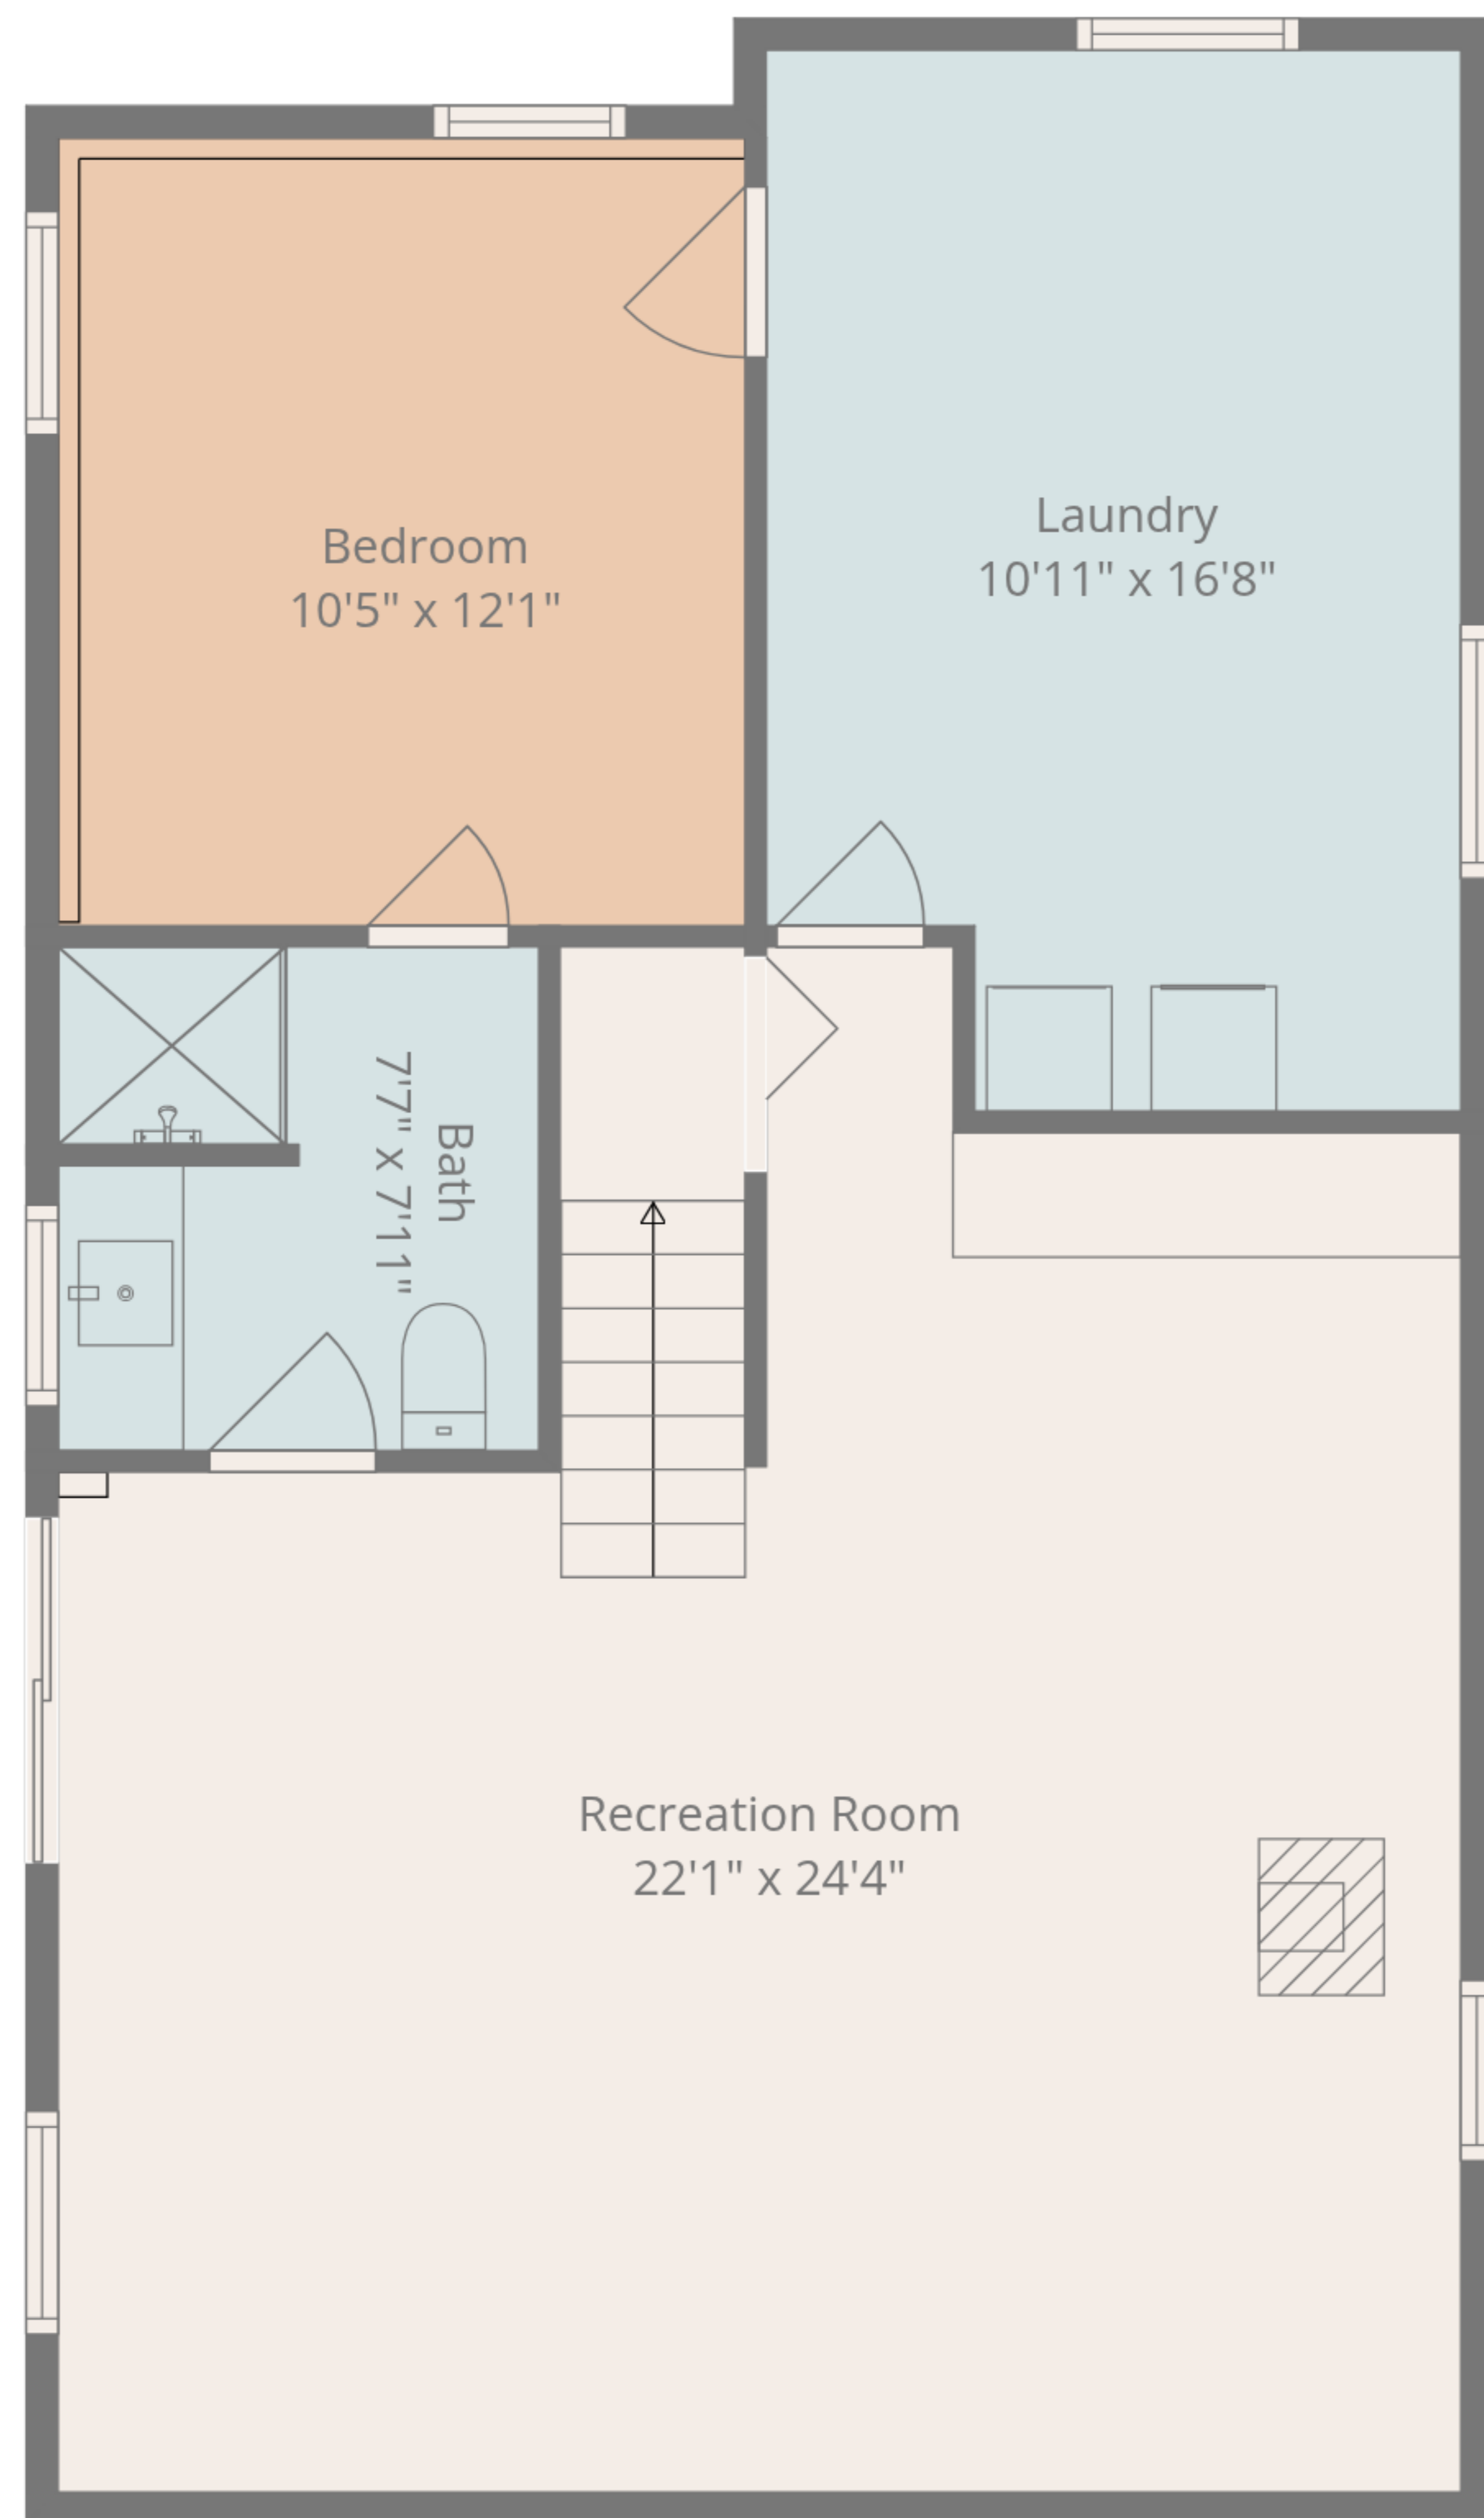

Total: 1636 sq. ft

1st Floor: 661 sq. Ft, 2nd Floor: 975 sq. ft

Excluded Areas: Laundry: 174 sq. Ft, Porch: 417 sq. Ft, Fireplace: 16 sq. Ft,
Walls: 123 sq. ft

Total: 1636 sq. ft

1st Floor: 661 sq. Ft, 2nd Floor: 975 sq. ft

Excluded Areas: Laundry: 174 sq. Ft, Porch: 417 sq. Ft, Fireplace: 16 sq. Ft,
Walls: 123 sq. ft

Measurements Are Taken Using Lidar Technology, Deemed Highly Reliable But Not Guaranteed

1st Floor

2nd Floor

Total: 1636 sq. ft

1st Floor: 661 sq. Ft, 2nd Floor: 975 sq. ft

Excluded Areas: Laundry: 174 sq. Ft, Porch: 417 sq. Ft, Fireplace: 16 sq. Ft, Walls: 123 sq. ft

Measurements Are Taken Using Lidar Technology, Deemed Highly Reliable But Not Guaranteed