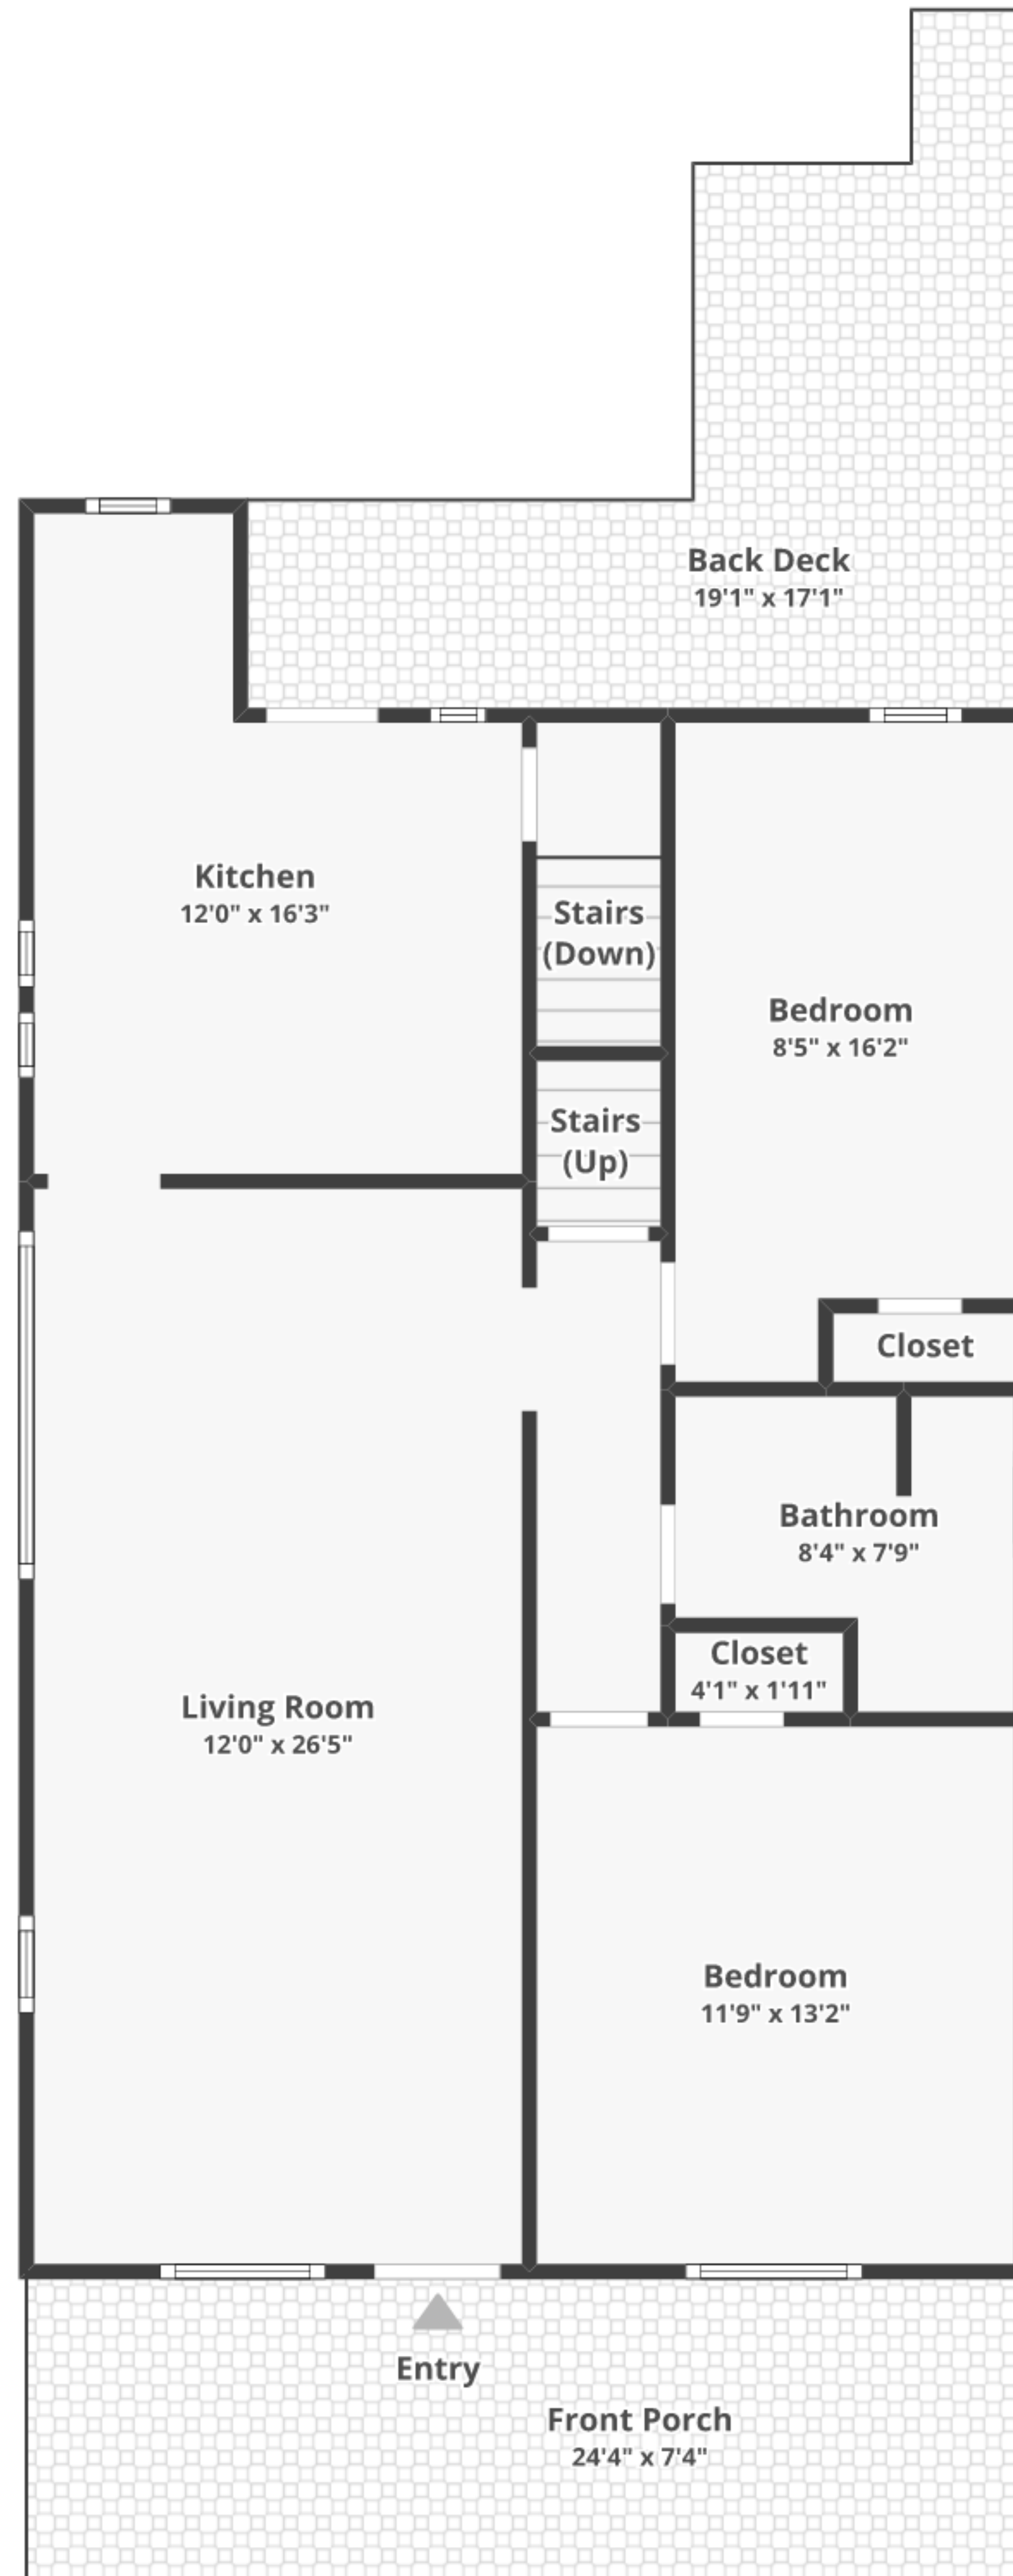

# 141 Hoover St, Schuylkill Haven, PA 17972

Total finished area: ~1,444.31 sq. ft.

Total unfinished area: ~ 959.25 sq. ft.

## FLOOR 1

Finished area: ~885.4 sq. ft.

Unfinished area: ~0 sq. ft.

## ATTIC

Finished area: ~558.91 sq. ft.

Unfinished area: ~0.67 sq. ft.

## BASEMENT

Finished area: ~0 sq. ft.

Unfinished area: ~958.58 sq. ft.