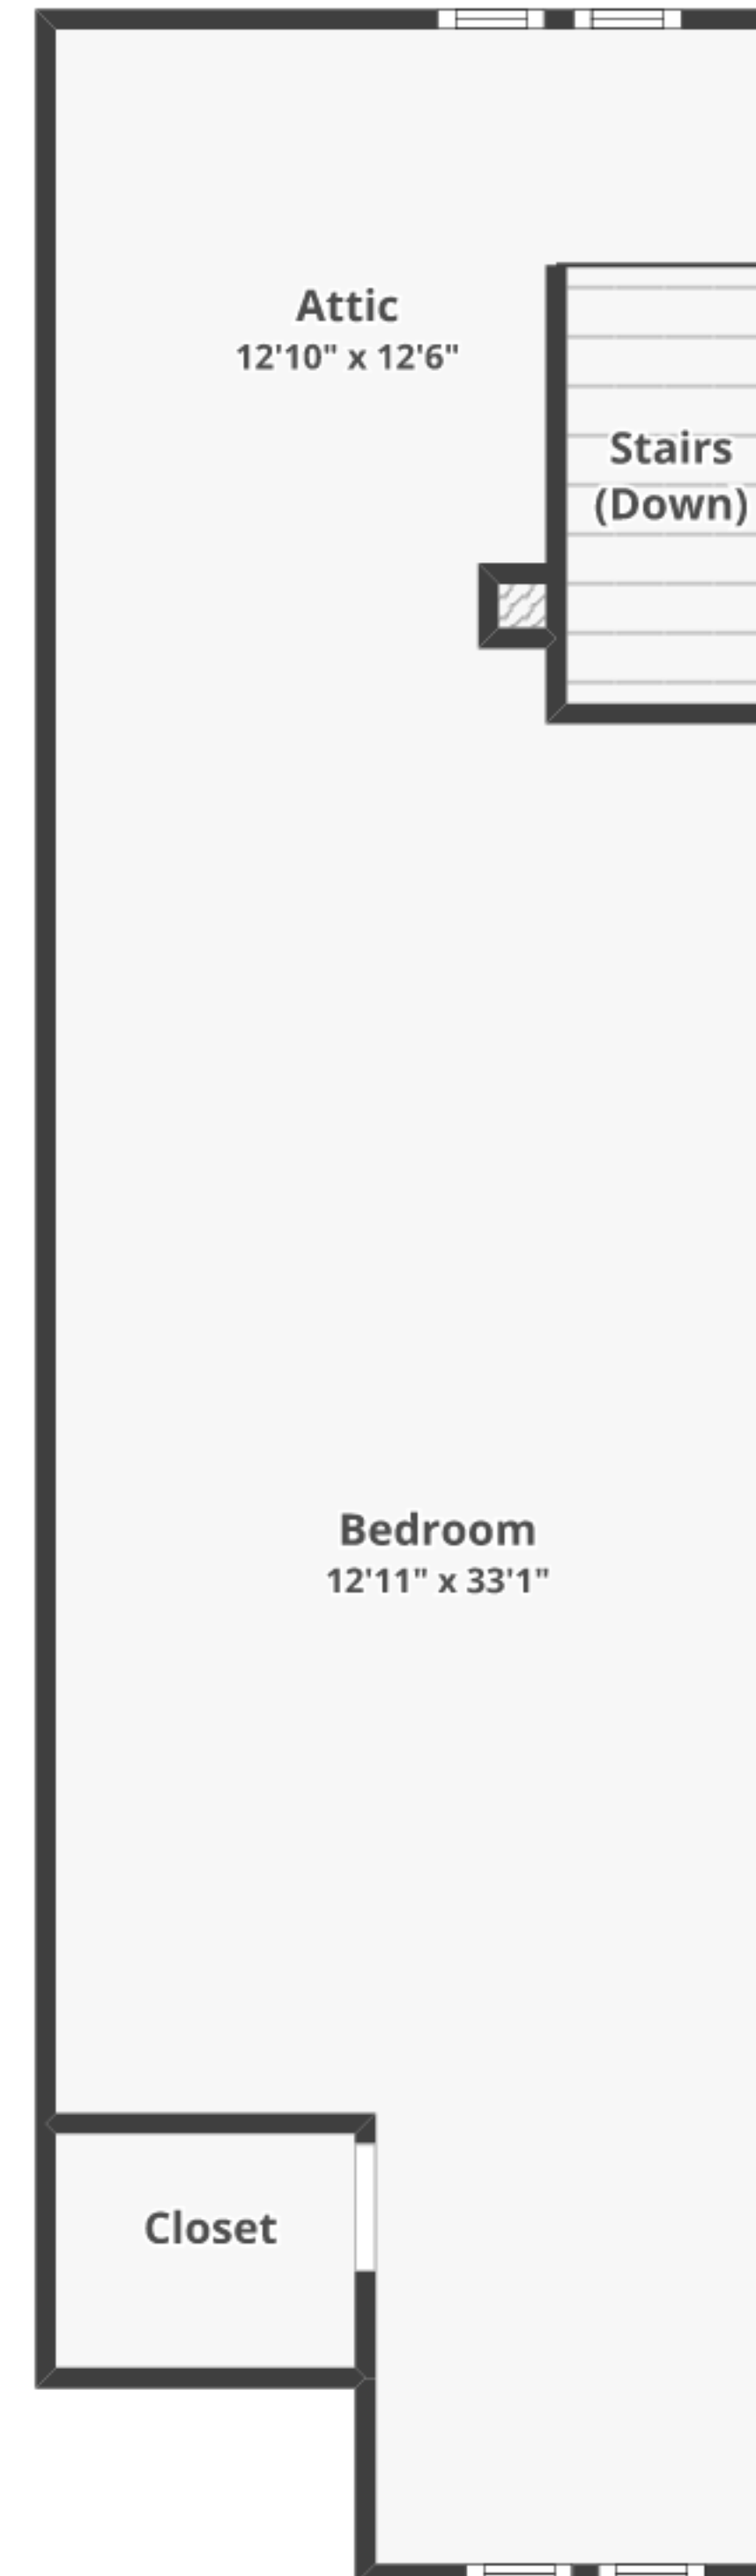

# 141 Hoover St, Schuylkill Haven, PA 17972

Total finished area: ~1,444.31 sq. ft.

Total unfinished area: ~ 959.25 sq. ft.

## FLOOR 1

Finished area: ~885.4 sq. ft.

Unfinished area: ~0 sq. ft.

## ATTIC

Finished area: ~558.91 sq. ft.

Unfinished area: ~0.67 sq. ft.

## BASEMENT

Finished area: ~0 sq. ft.

Unfinished area: ~958.58 sq. ft.