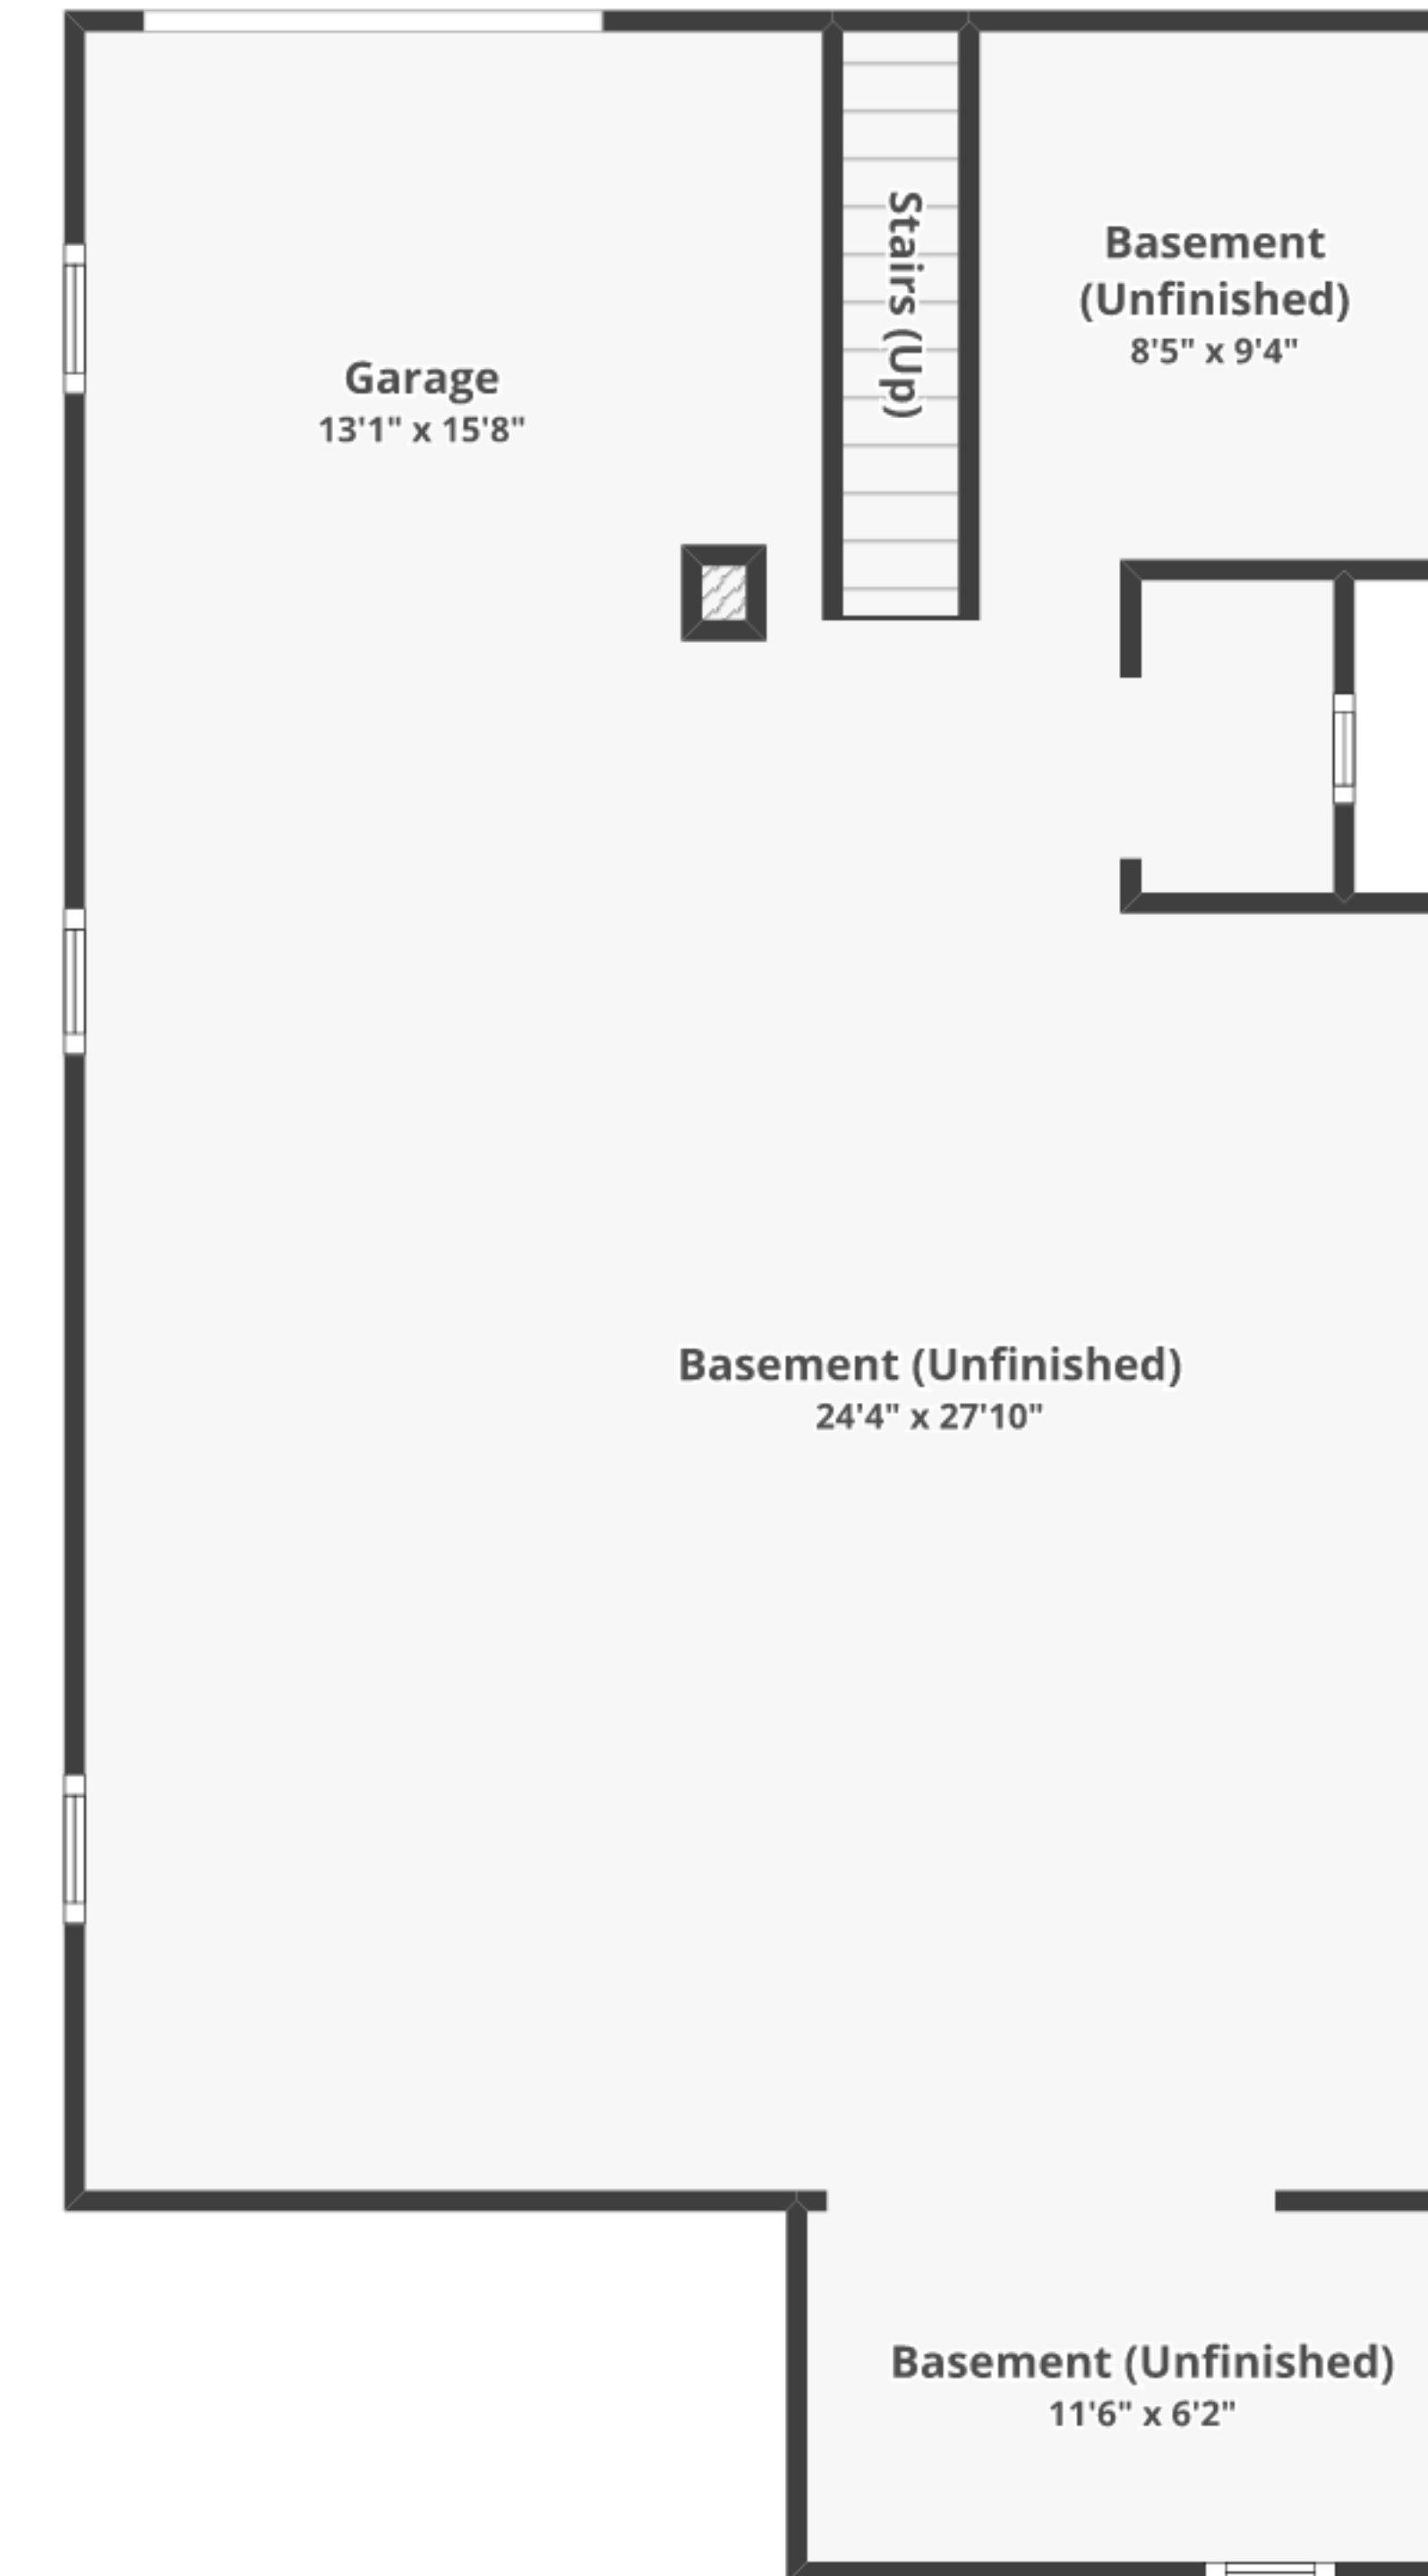

# 141 Hoover St, Schuylkill Haven, PA 17972

Total finished area: ~1,444.31 sq. ft.

Total unfinished area: ~ 959.25 sq. ft.

## FLOOR 1

Finished area: ~885.4 sq. ft.

Unfinished area: ~0 sq. ft.

## ATTIC

Finished area: ~558.91 sq. ft.

Unfinished area: ~0.67 sq. ft.

## BASEMENT

Finished area: ~0 sq. ft.

Unfinished area: ~958.58 sq. ft.