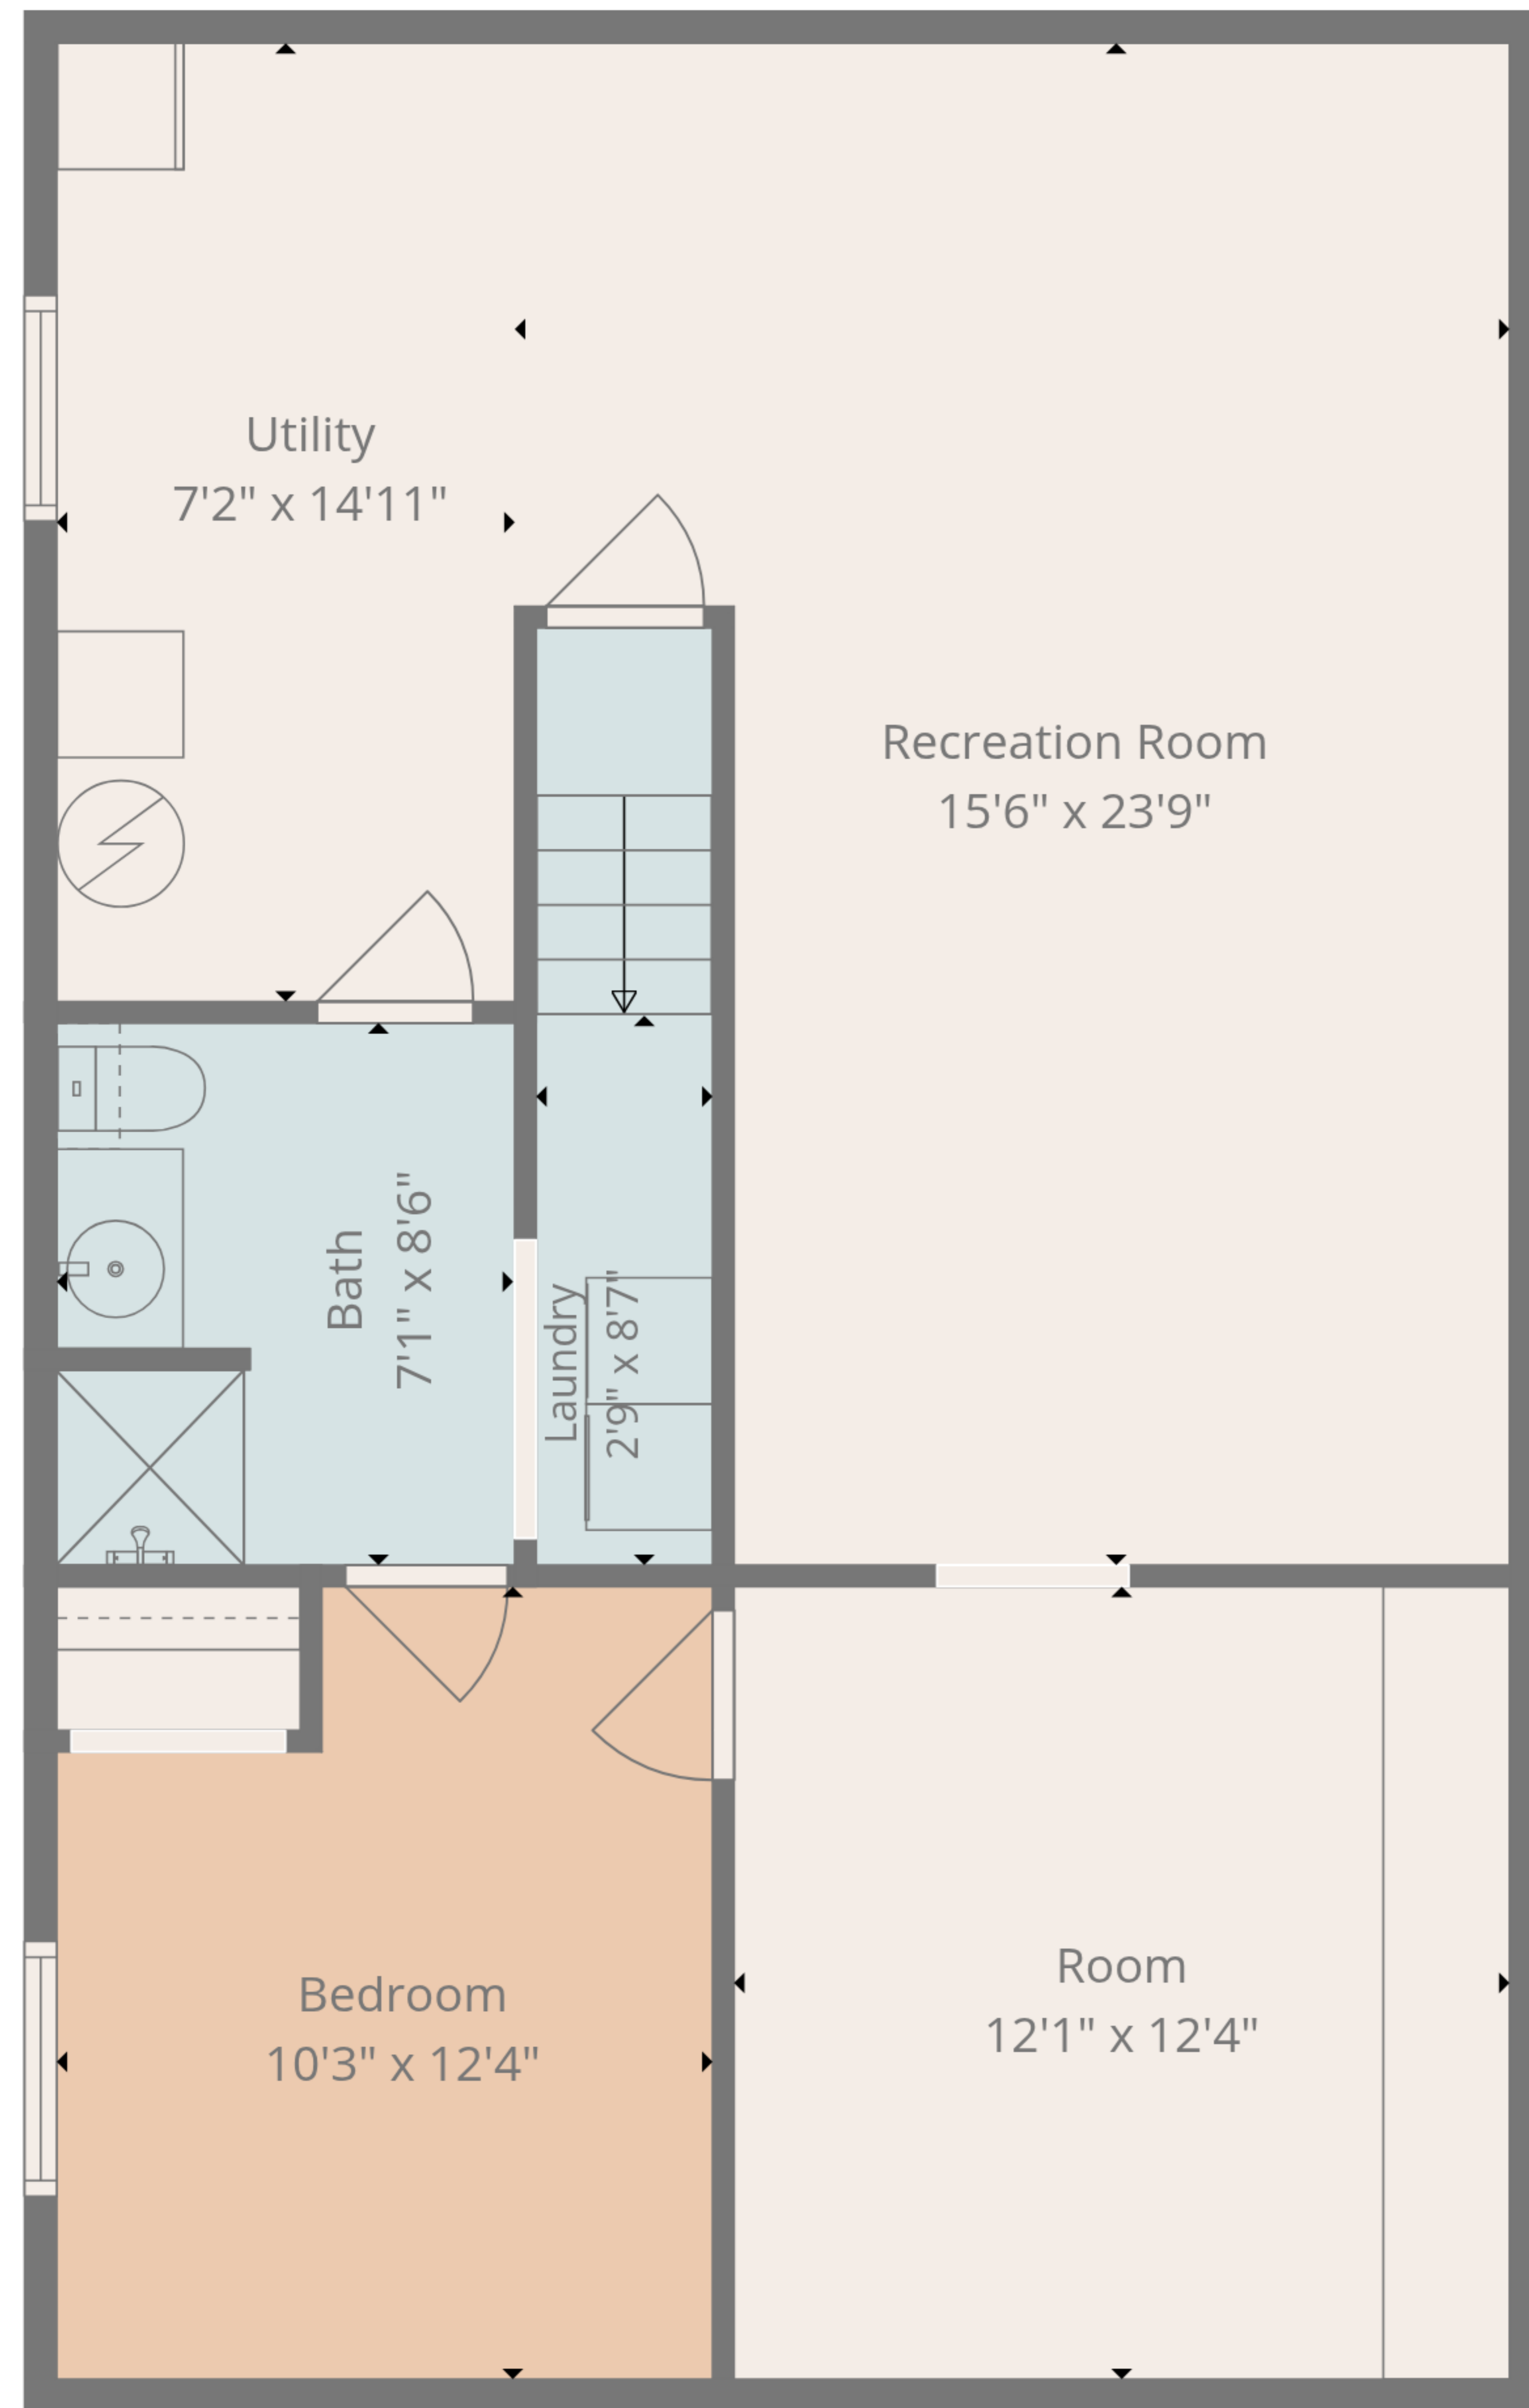

TOTAL: 1297 sq. ft

Basement: 402 sq. ft, 1st floor: 895 sq. ft

EXCLUDED AREAS: RECREATION ROOM: 317 sq. ft, UTILITY: 107 sq. ft, GARAGE: 213 sq. ft,
 SCREENED PORCH: 350 sq. ft, PORCH: 24 sq. ft, WALLS: 168 sq. ft

Basement

1st Floor

TOTAL: 1297 sq. ft

Basement: 402 sq. ft, 1st floor: 895 sq. ft

EXCLUDED AREAS: RECREATION ROOM: 317 sq. ft, UTILITY: 107 sq. ft, GARAGE: 213 sq. ft, SCREENED PORCH: 350 sq. ft, PORCH: 24 sq. ft, WALLS: 168 sq. ft