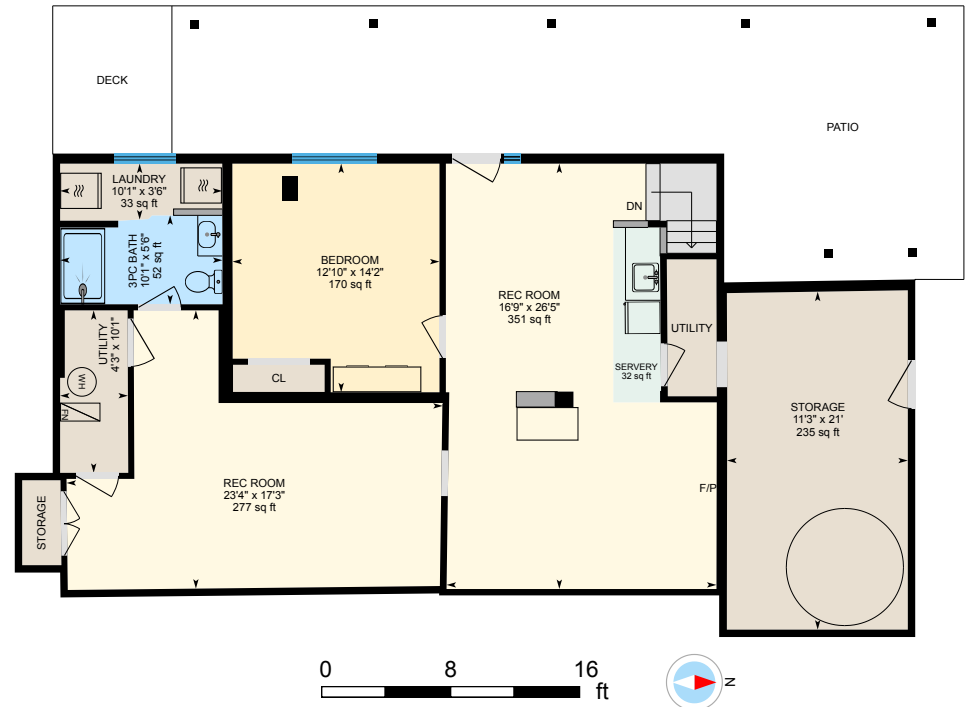

Main Floor

Exterior Area 1560.60 sq ft

Basement (Below Grade)

Exterior Area 1409.73 sq ft

74 53151 Range Rd 222, Ardrossan, AB

For illustrative purposes only. All reported dimensions, property sizes and floor areas are approximate and subject to independent verification. To the extent permitted by law, no warranty is made as to accuracy or completeness, and no liability will be accepted for any errors or omissions.