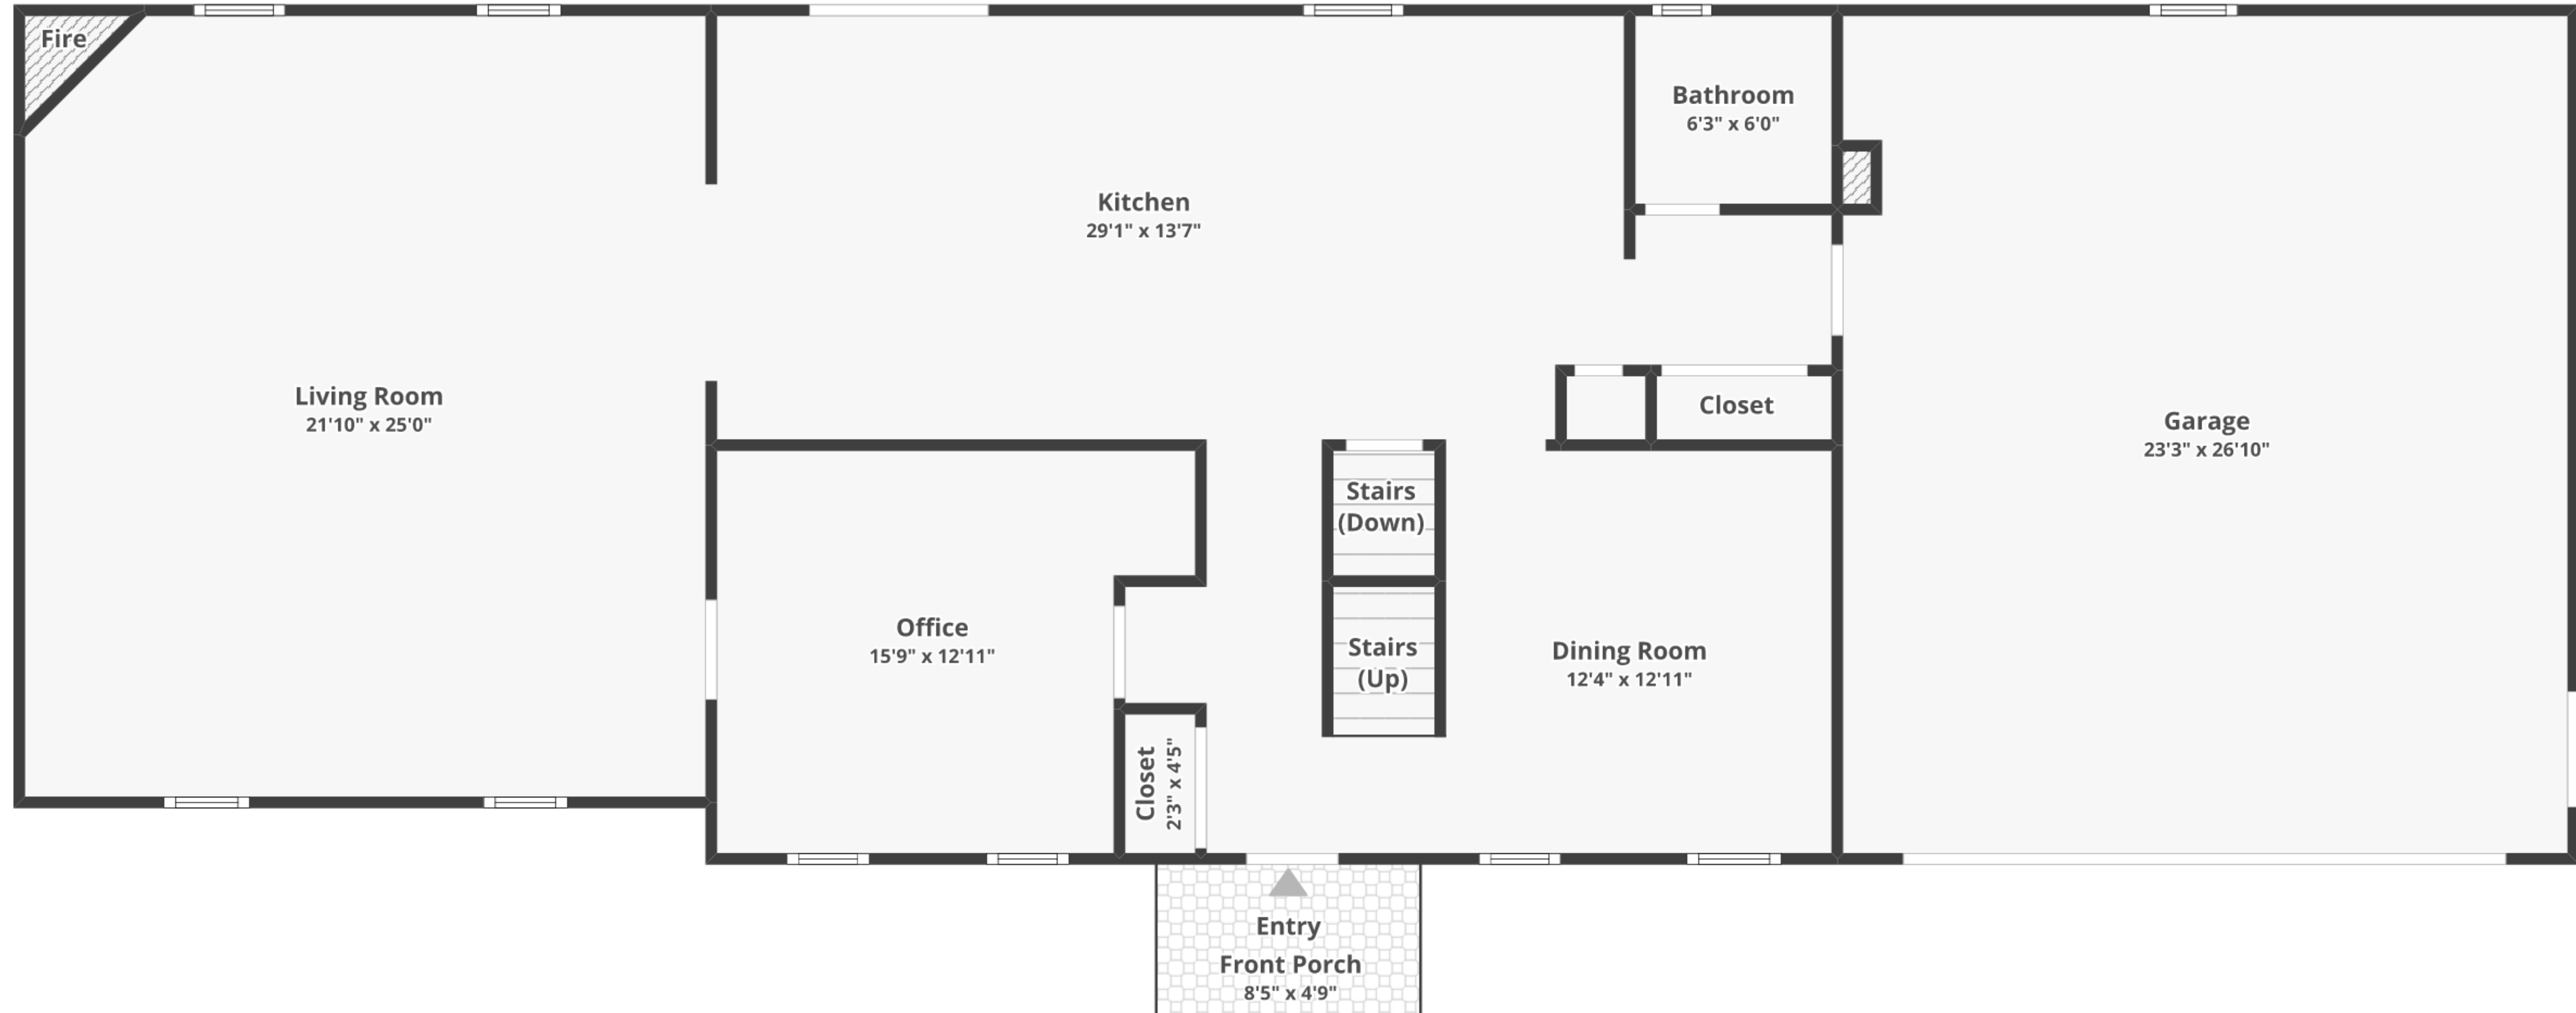

22 Jack And Jill Dr, Schuylkill Haven, PA 17972

Total finished area: ~4,384.45 sq. ft.

Total unfinished area: ~7.14 sq. ft.

Floor 1

Finished area: ~1,458.59 sq. ft.

Unfinished area: ~7.14 sq. ft.