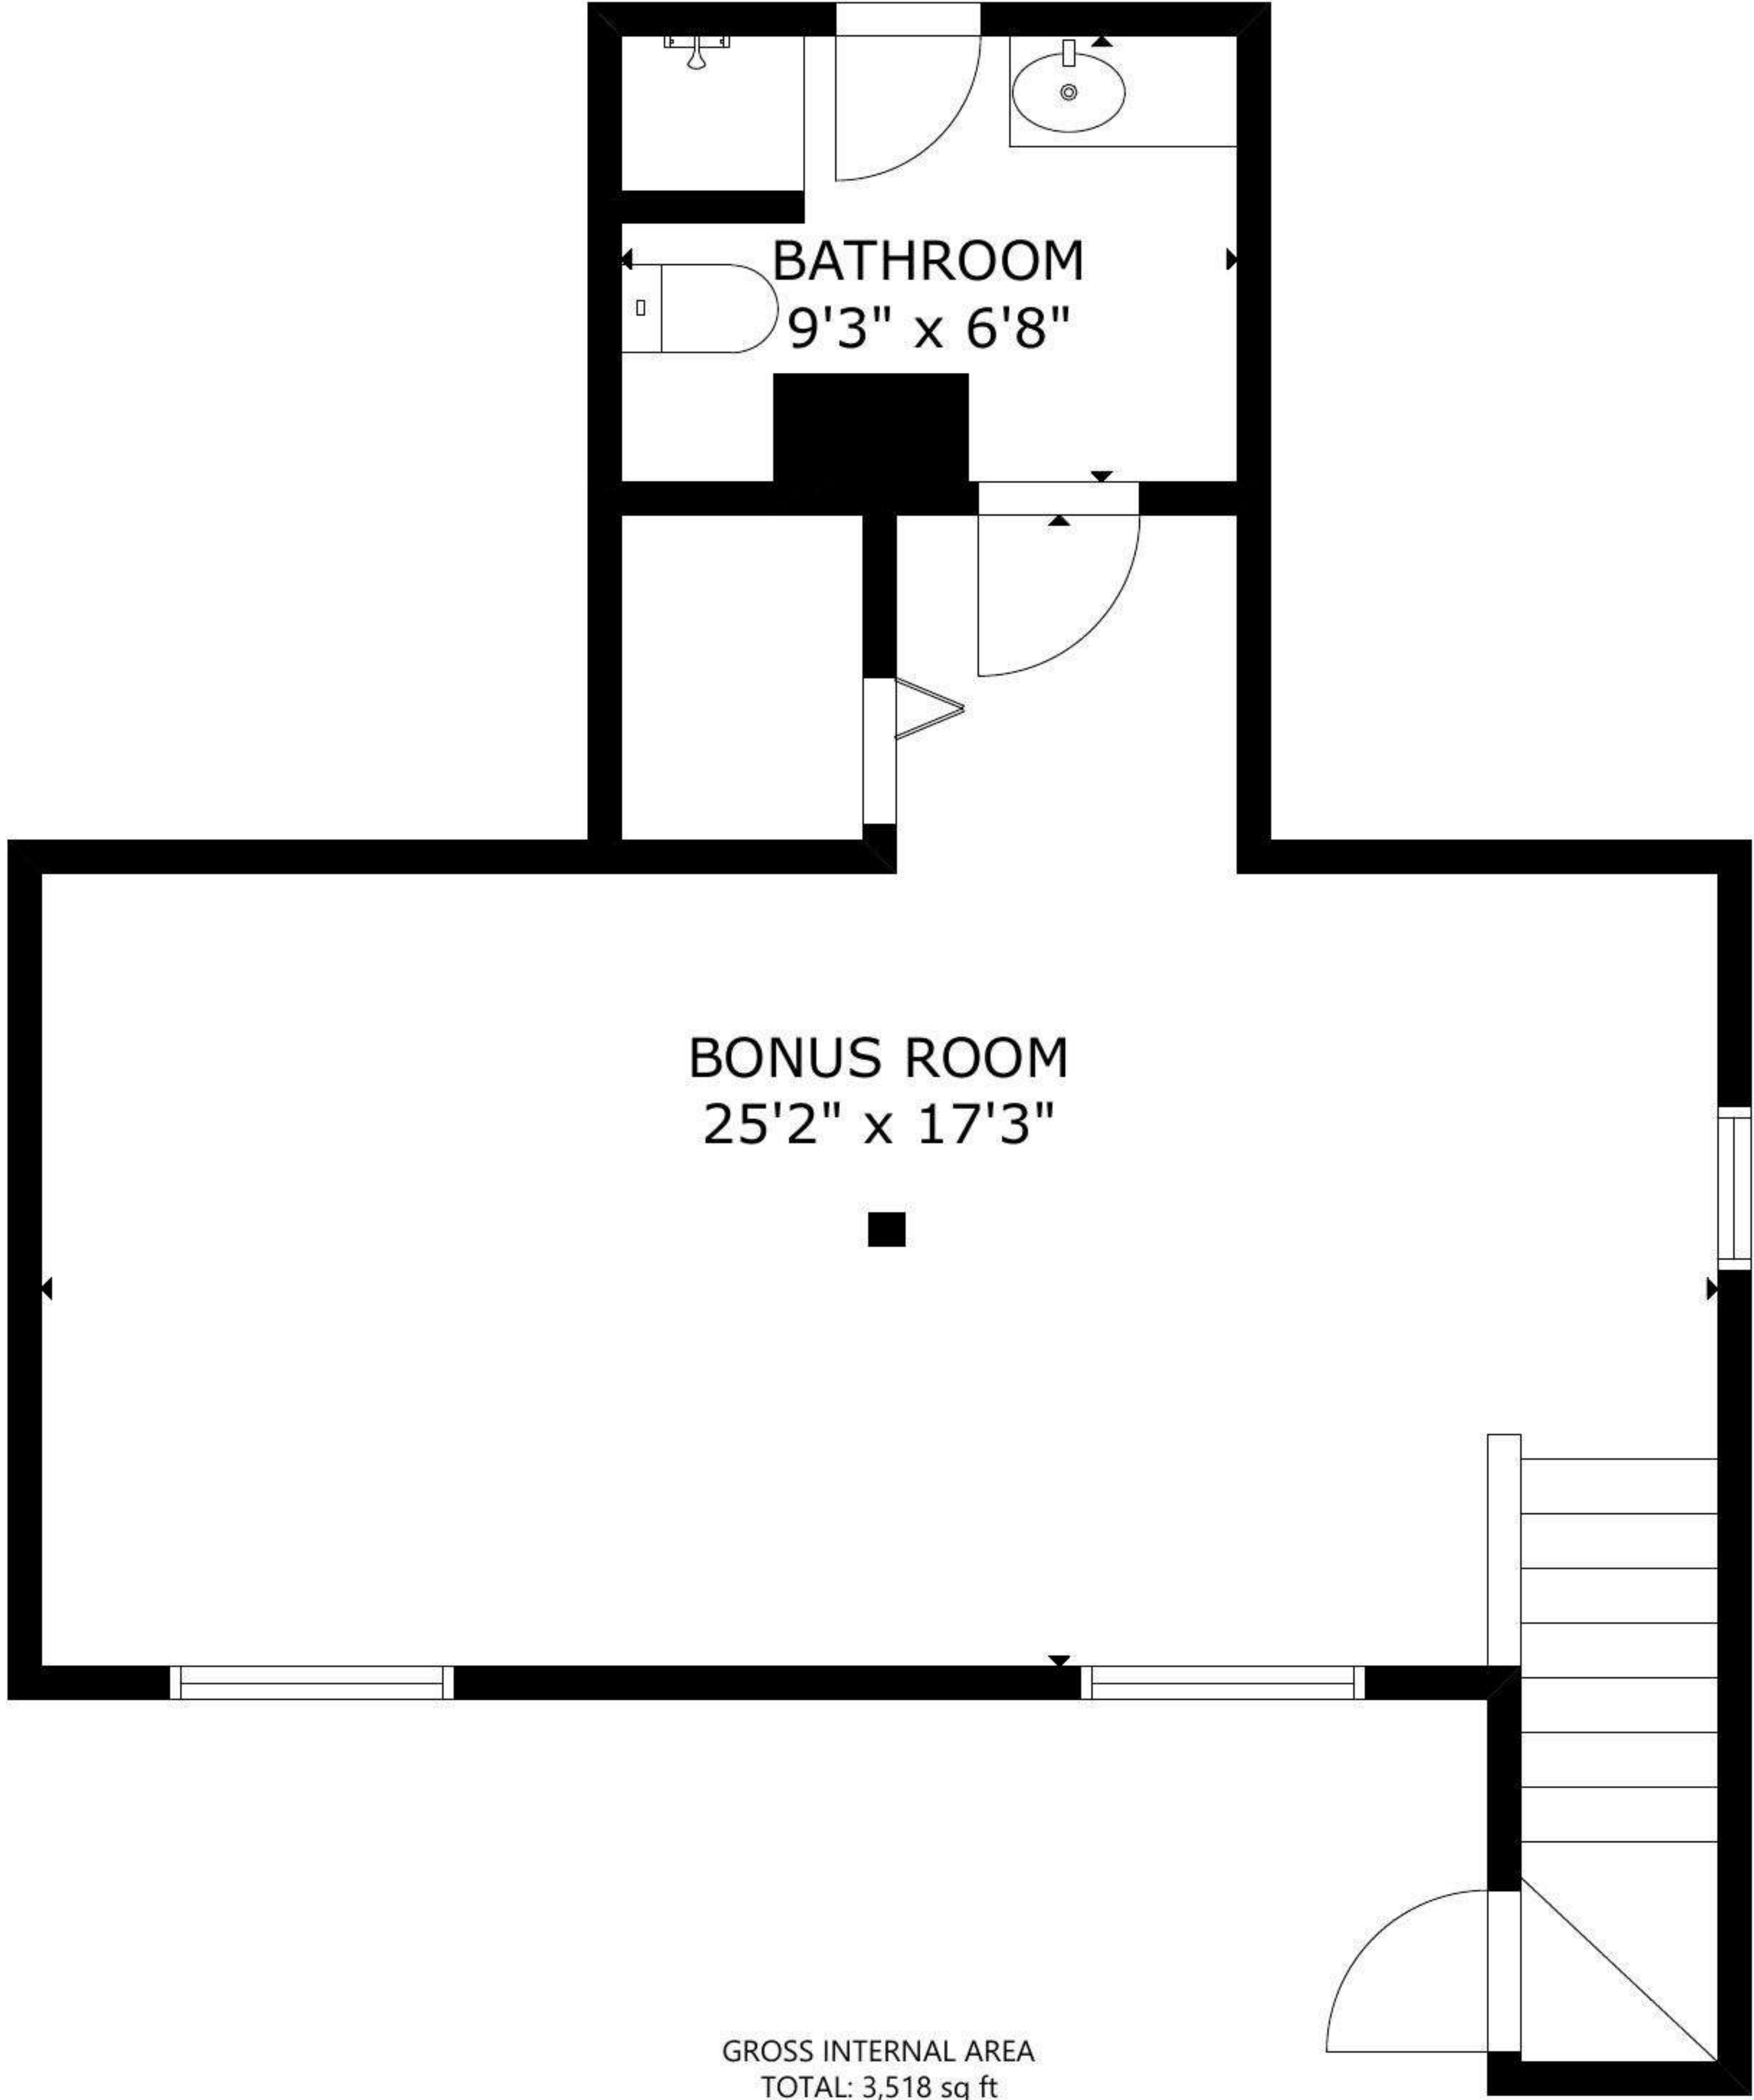

204 Herman St, , Hackensack, NJ, 07601, United States

GROSS INTERNAL AREA
TOTAL: 3,518 sq ft
BASEMENT: 955 sq ft, FIRST FLOOR: 1,025 sq ft
SECOND FLOOR: 1,106 sq ft, ATTIC: 432 sq ft
EXCLUDED AREAS: PORCH: 173 sq ft

THIS FLOOR PLAN IS PROVIDED FOR ILLUSTRATION PURPOSES ONLY WITH THE PERMISSION OF THE SELLER. ROOM POSITIONS AND DIMENSIONS ARE APPROXIMATE AND ARE NOT GUARANTEED TO BE EXACT OR TO SCALE. THE BUYER SHOULD CONFIRM MEASUREMENTS FOR ACCURACY