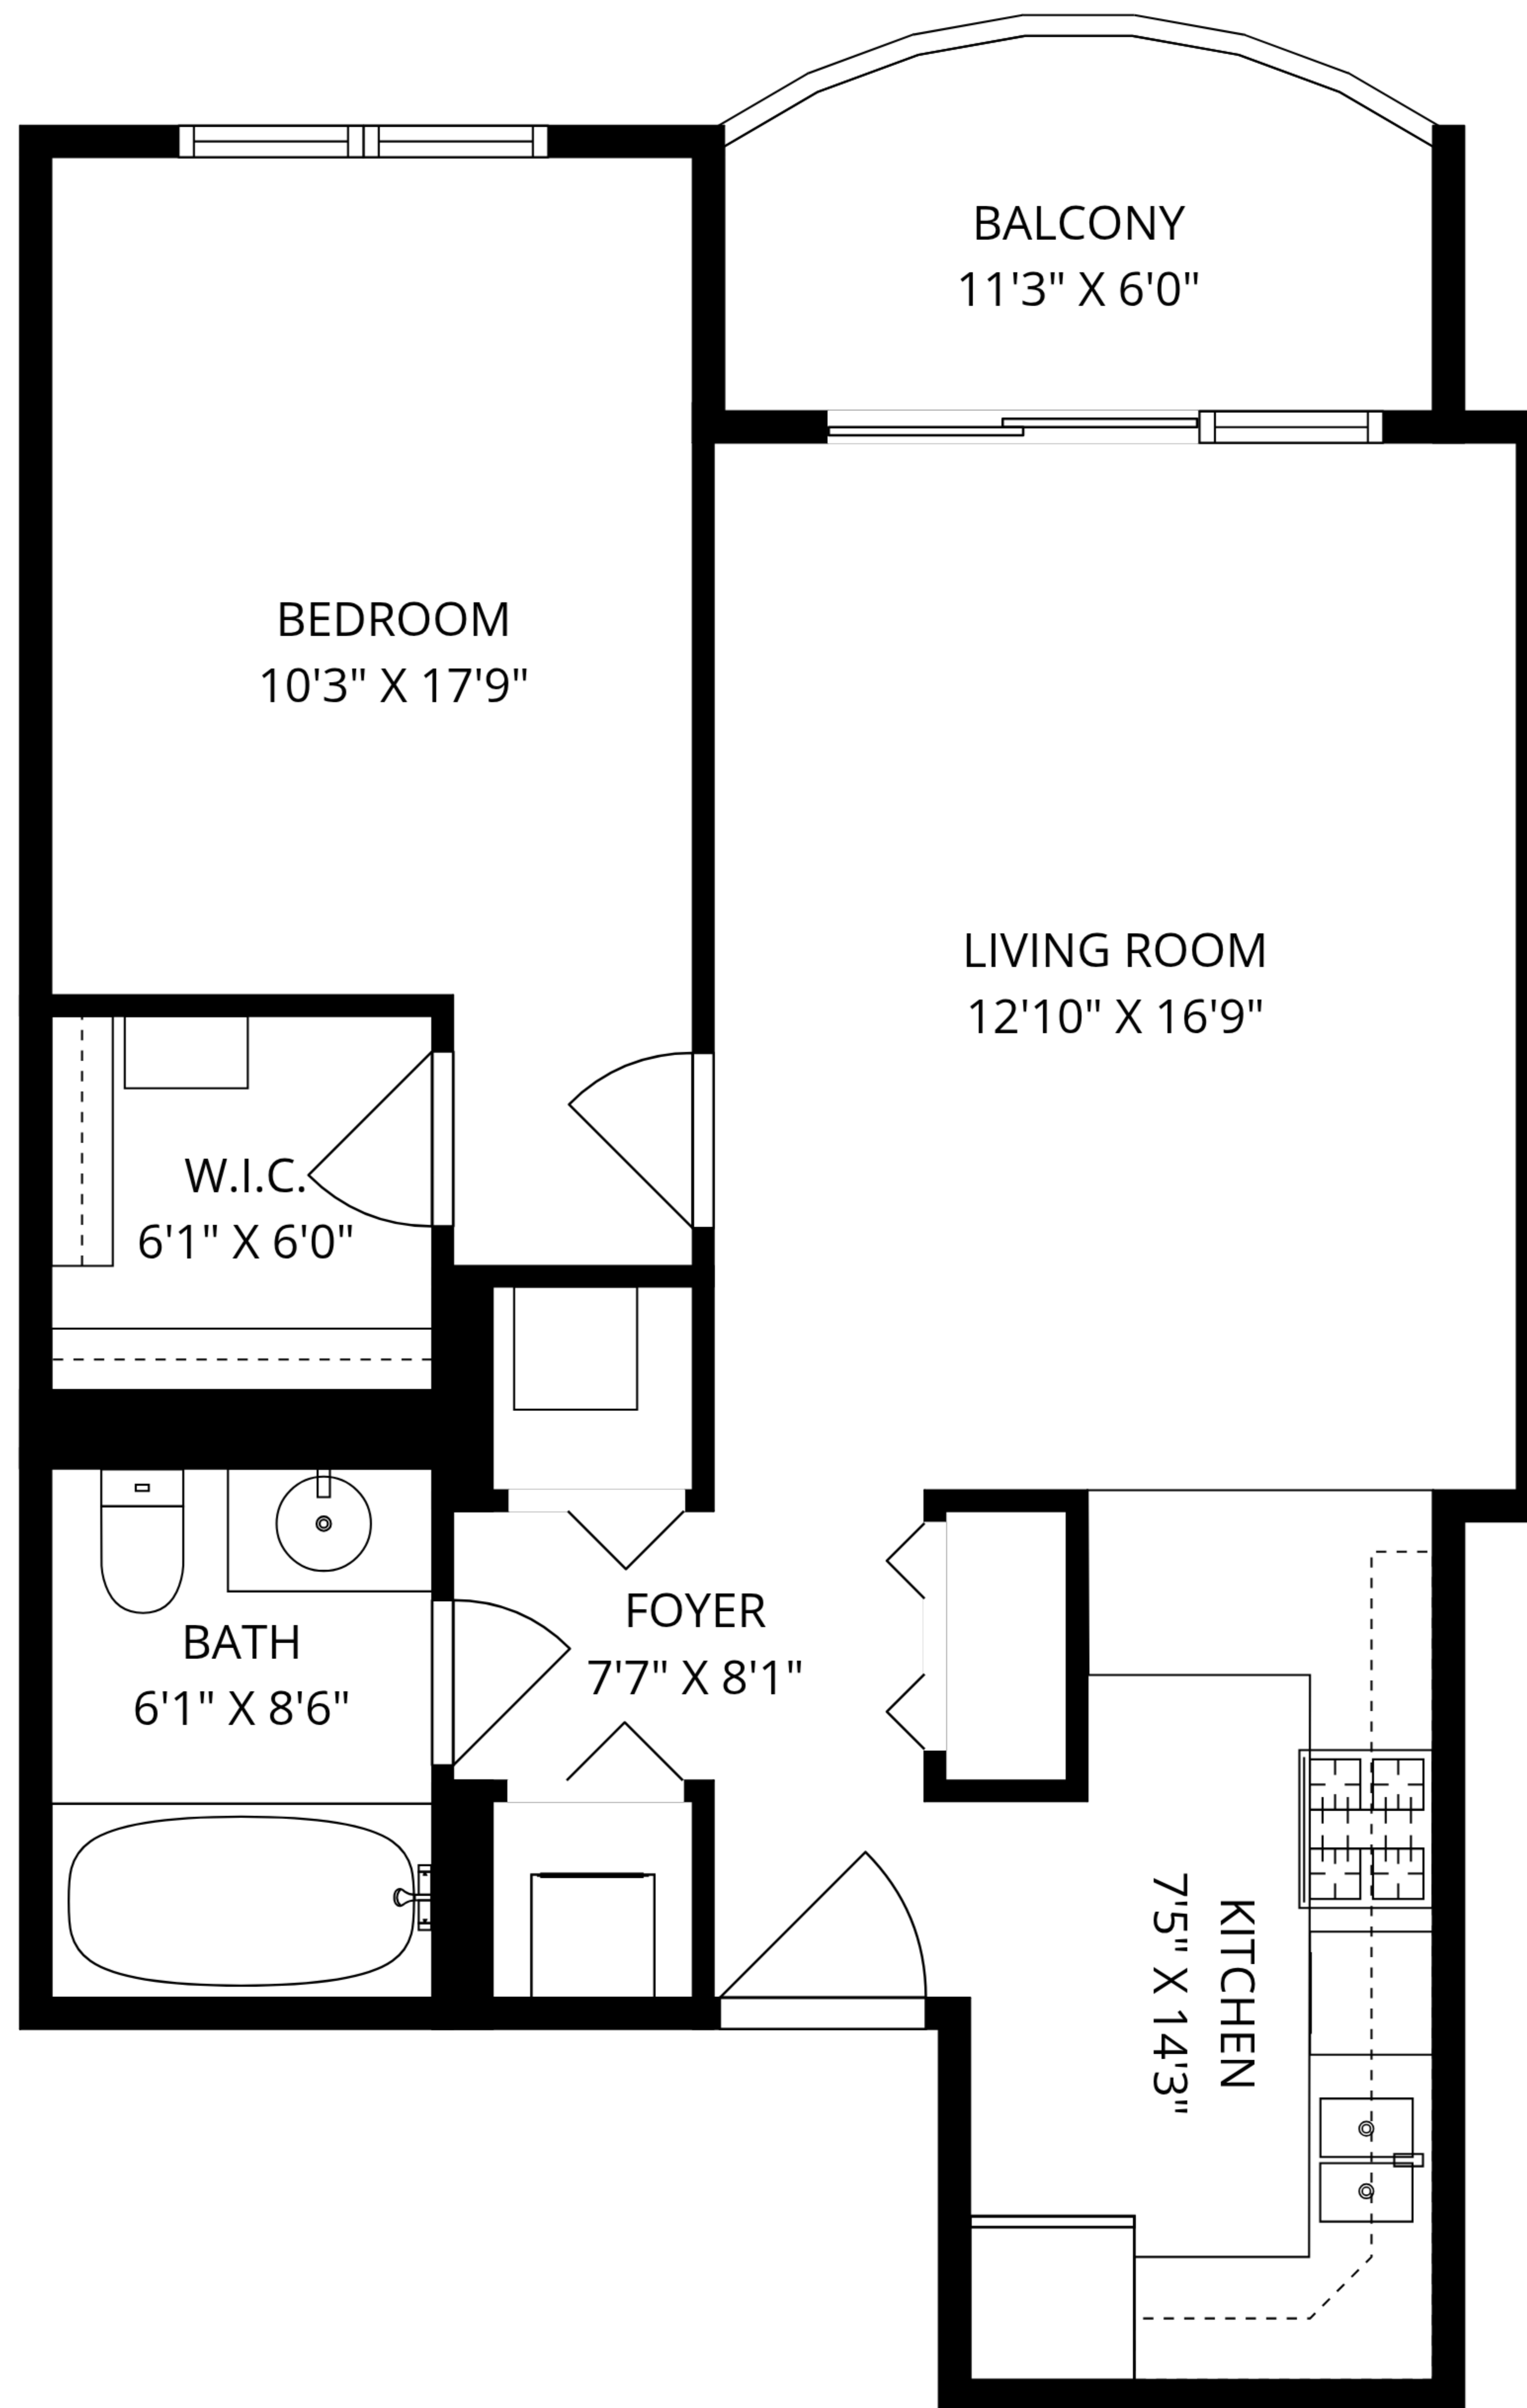

TOTAL: 665 sq. ft
1st floor: 665 sq. ft
EXCLUDED AREAS: BALCONY: 62 sq. ft, WALLS: 62 sq. ft

All Dimensions Are Approximate. This Plan Is For Marketing Purposes Only.

TOTAL: 665 sq. ft
1st floor: 665 sq. ft
EXCLUDED AREAS: BALCONY: 62 sq. ft, WALLS: 62 sq. ft

All Dimensions Are Approximate. This Plan Is For Marketing Purposes Only.