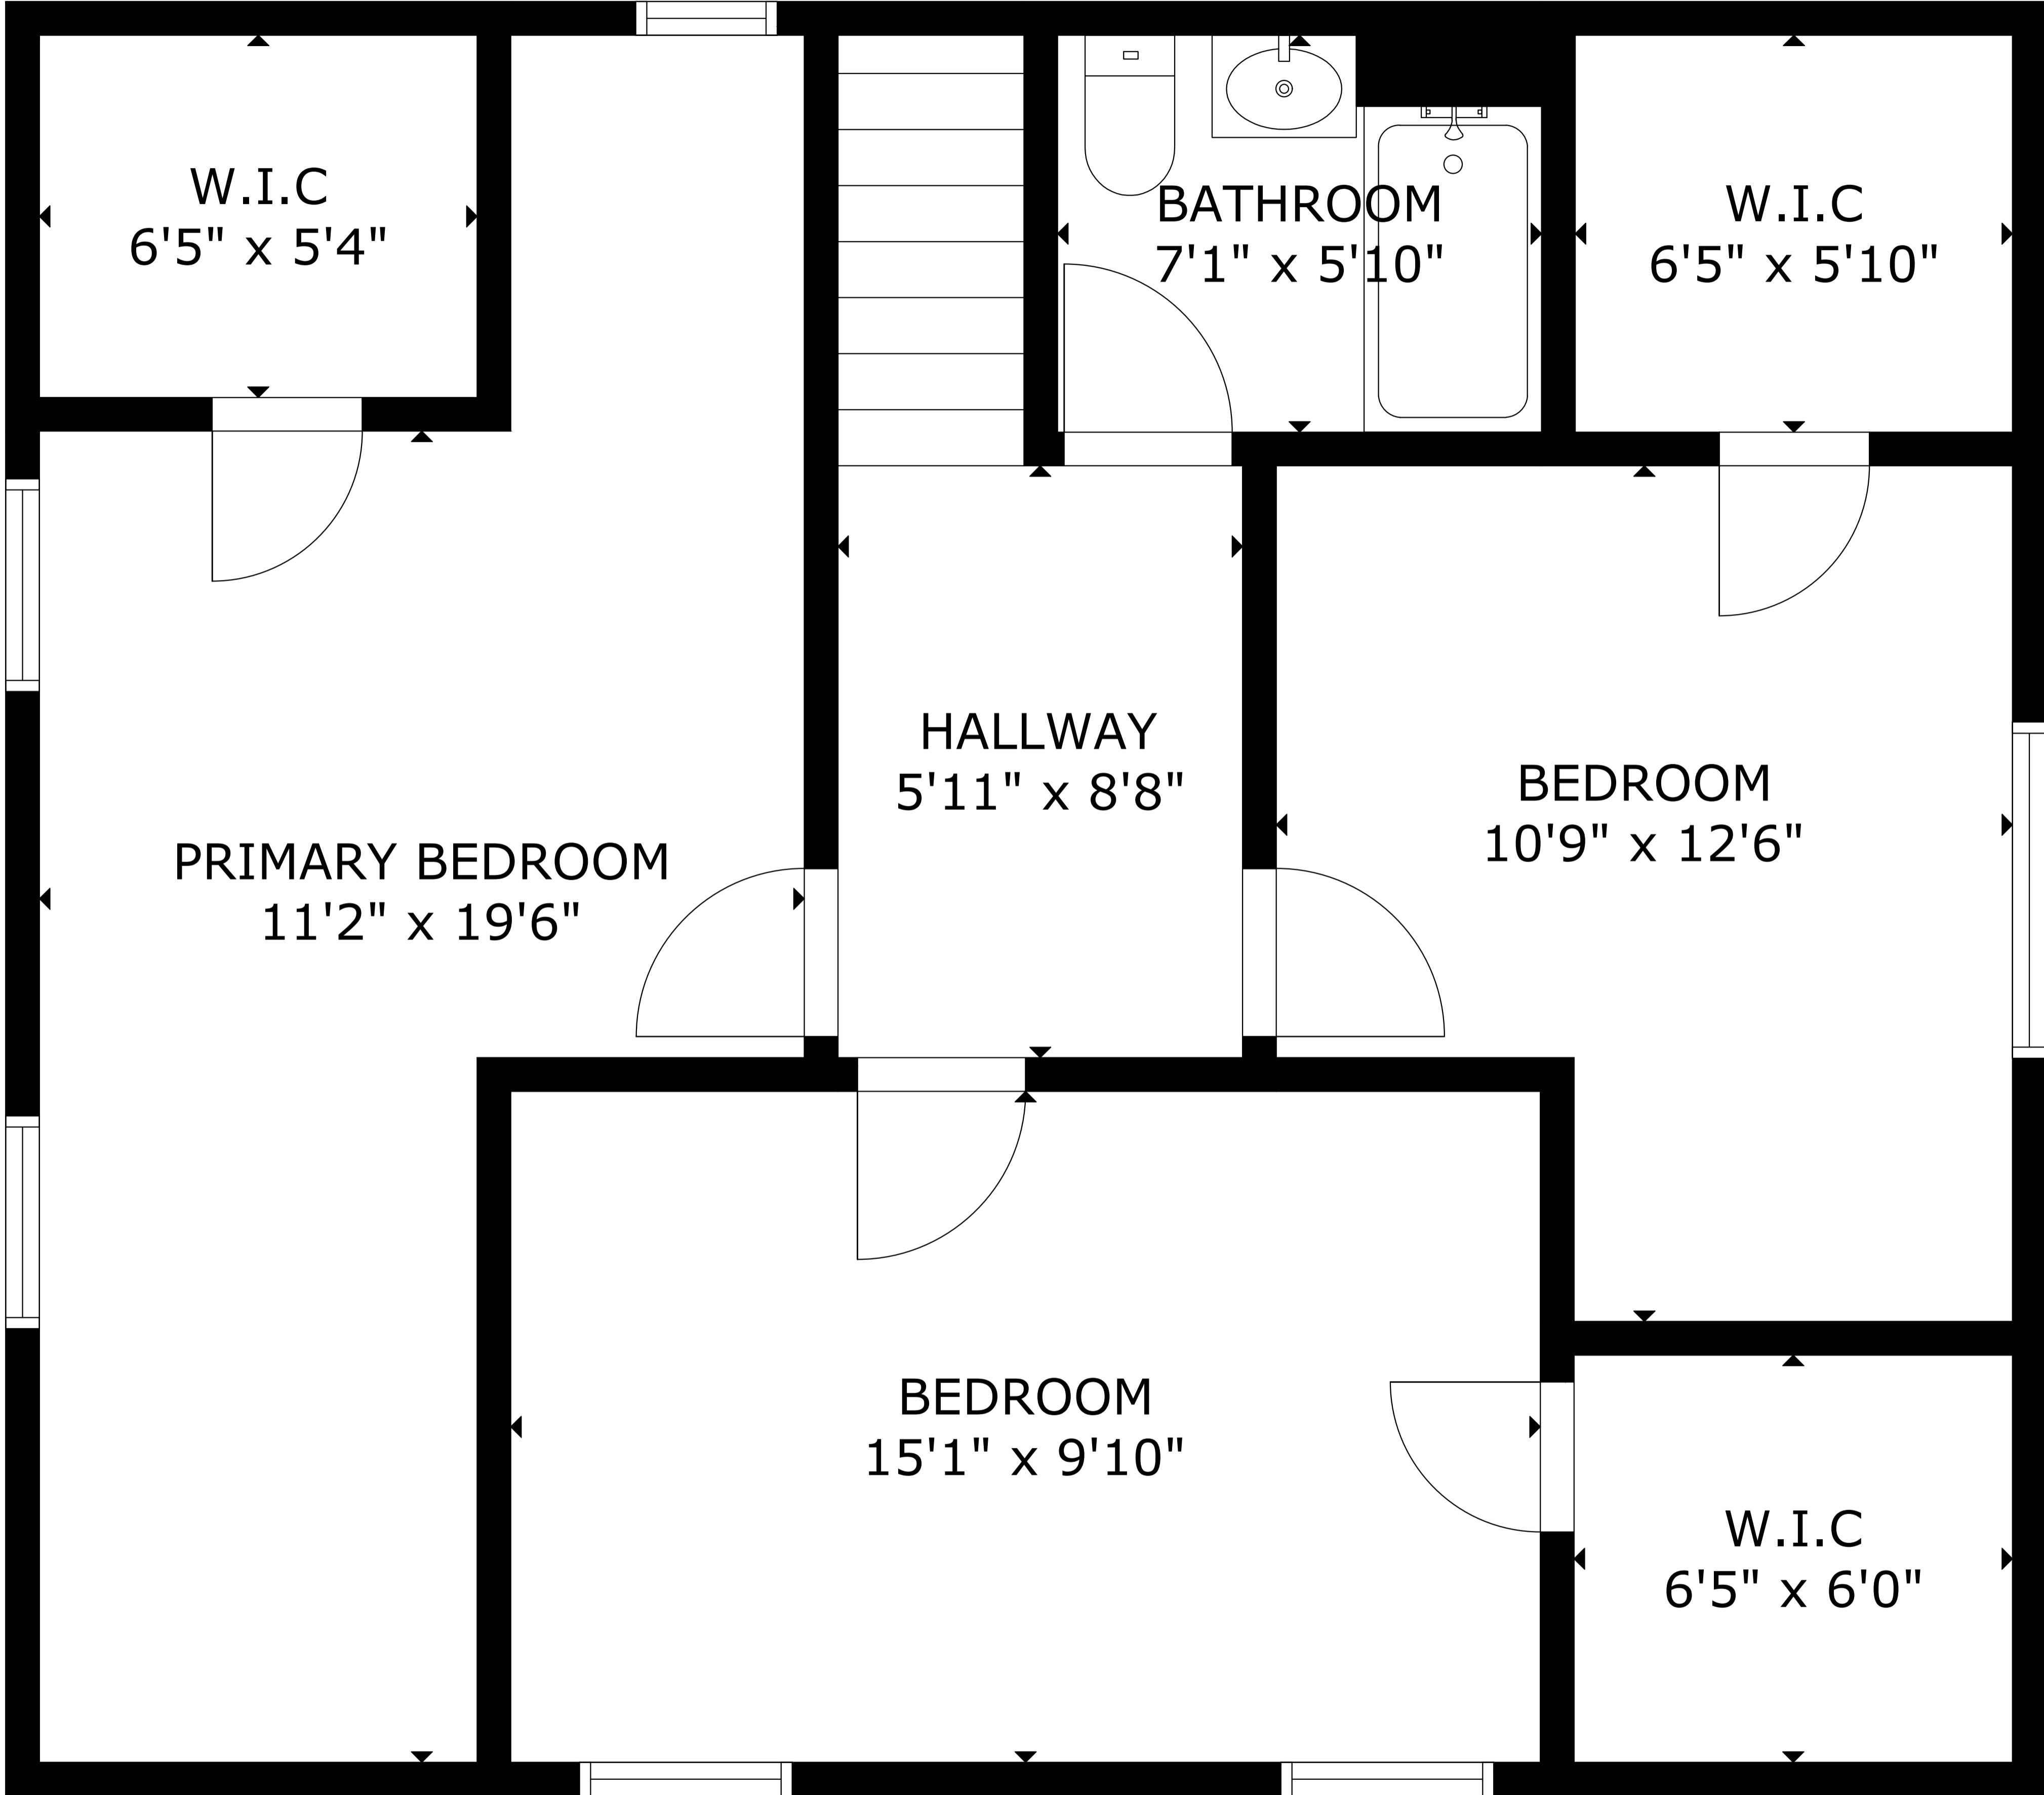

21 CENTER ST, , BUDD LAKE, NJ, 07828, UNITED STATES

GROSS INTERNAL AREA
TOTAL: 2,171 sq ft

LOWER FLOOR: 413 sq ft, MAIN FLOOR: 1,028 sq ft, SECOND FLOOR: 730 sq ft

EXCLUDED AREAS: PORCH: 248 sq ft

THIS FLOOR PLAN IS PROVIDED FOR ILLUSTRATION PURPOSES ONLY WITH THE PERMISSION OF THE SELLER. ROOM POSITIONS AND DIMENSIONS ARE APPROXIMATE AND ARE NOT GUARANTEED TO BE EXACT OR TO SCALE. THE BUYER SHOULD CONFIRM MEASUREMENTS FOR ACCURACY.