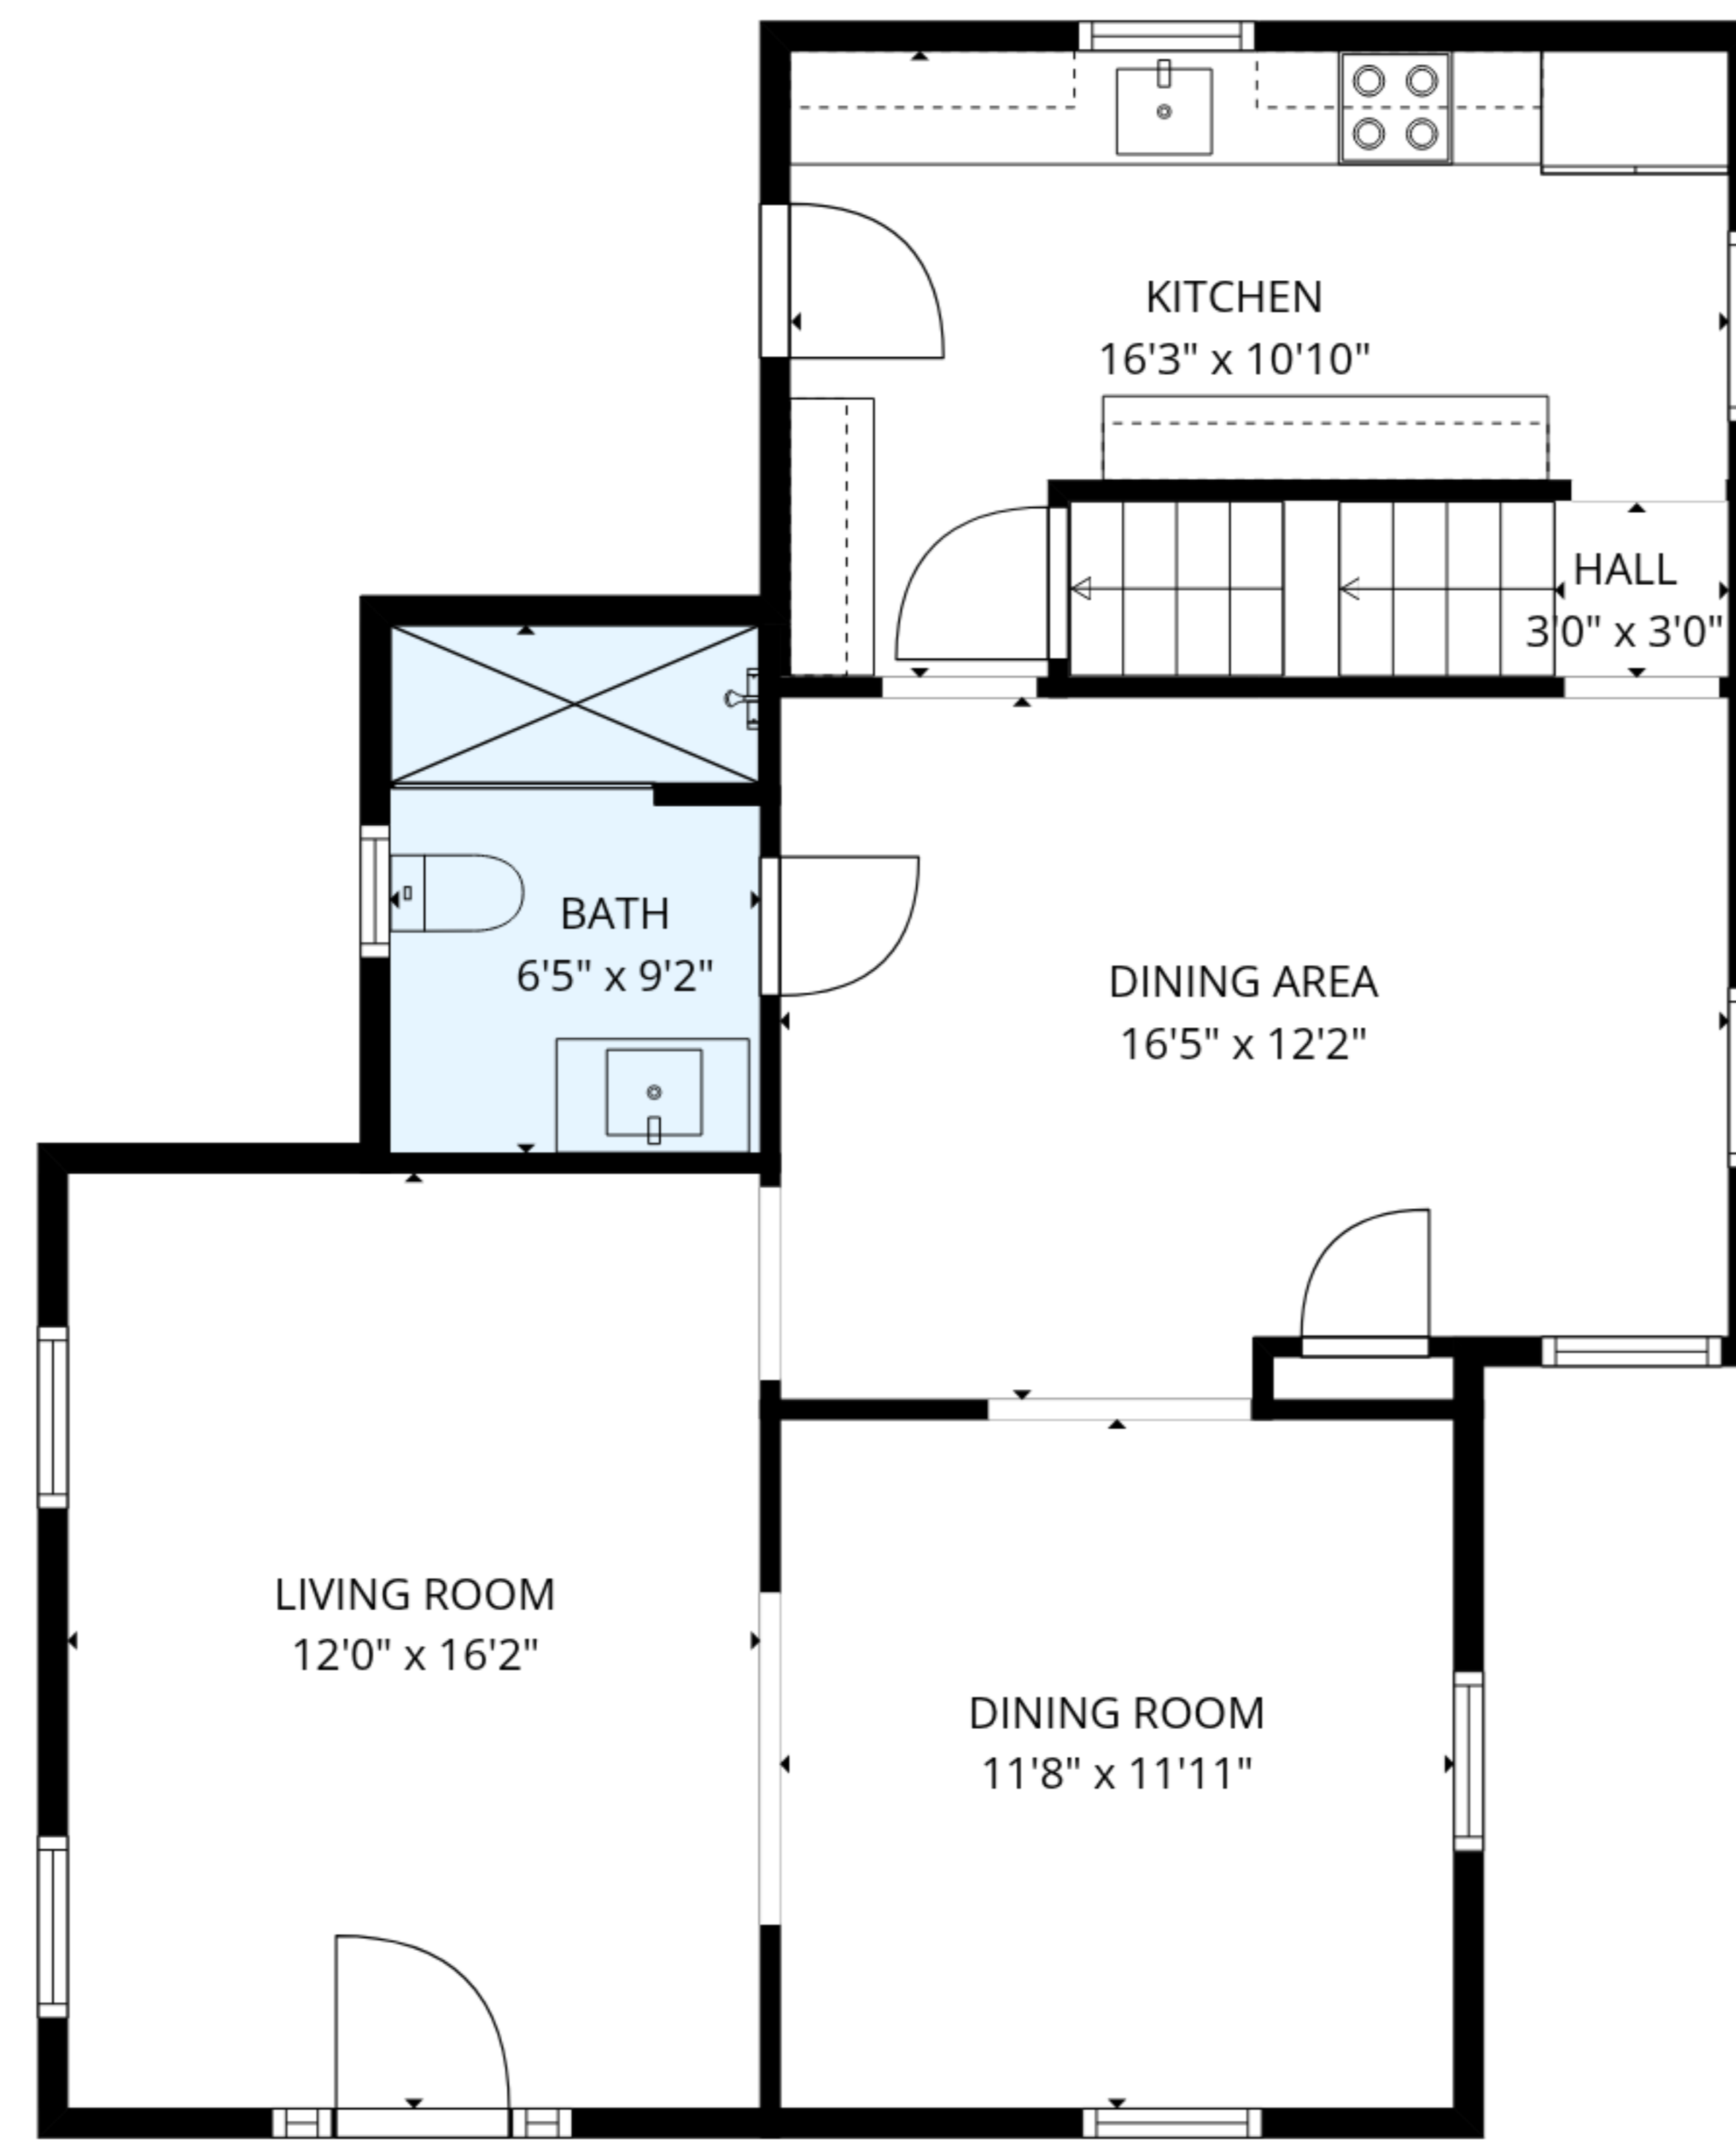

TOTAL: 2220 sq. ft

Basement: 718 sq. ft, 1st floor: 784 sq. ft, 2nd floor: 718 sq. ft
EXCLUDED AREAS: BALCONY: 126 sq. ft, WALLS: 197 sq. ft

MEASUREMENTS ARE DEEMED RELIABLE BUT ARE NOT GUARANTEED.

TOTAL: 2220 sq. ft

Basement: 718 sq. ft, 1st floor: 784 sq. ft, 2nd floor: 718 sq. ft
EXCLUDED AREAS: BALCONY: 126 sq. ft, WALLS: 197 sq. ft

MEASUREMENTS ARE DEEMED RELIABLE BUT ARE NOT GUARANTEED.

TOTAL: 2220 sq. ft

Basement: 718 sq. ft, 1st floor: 784 sq. ft, 2nd floor: 718 sq. ft
 EXCLUDED AREAS: BALCONY: 126 sq. ft, WALLS: 197 sq. ft

MEASUREMENTS ARE DEEMED RELIABLE BUT ARE NOT GUARANTEED.

1st floor

2nd floor

Basement

TOTAL: 2220 sq. ft
 Basement: 718 sq. ft, 1st floor: 784 sq. ft, 2nd floor: 718 sq. ft
 EXCLUDED AREAS: BALCONY: 126 sq. ft, WALLS: 197 sq. ft