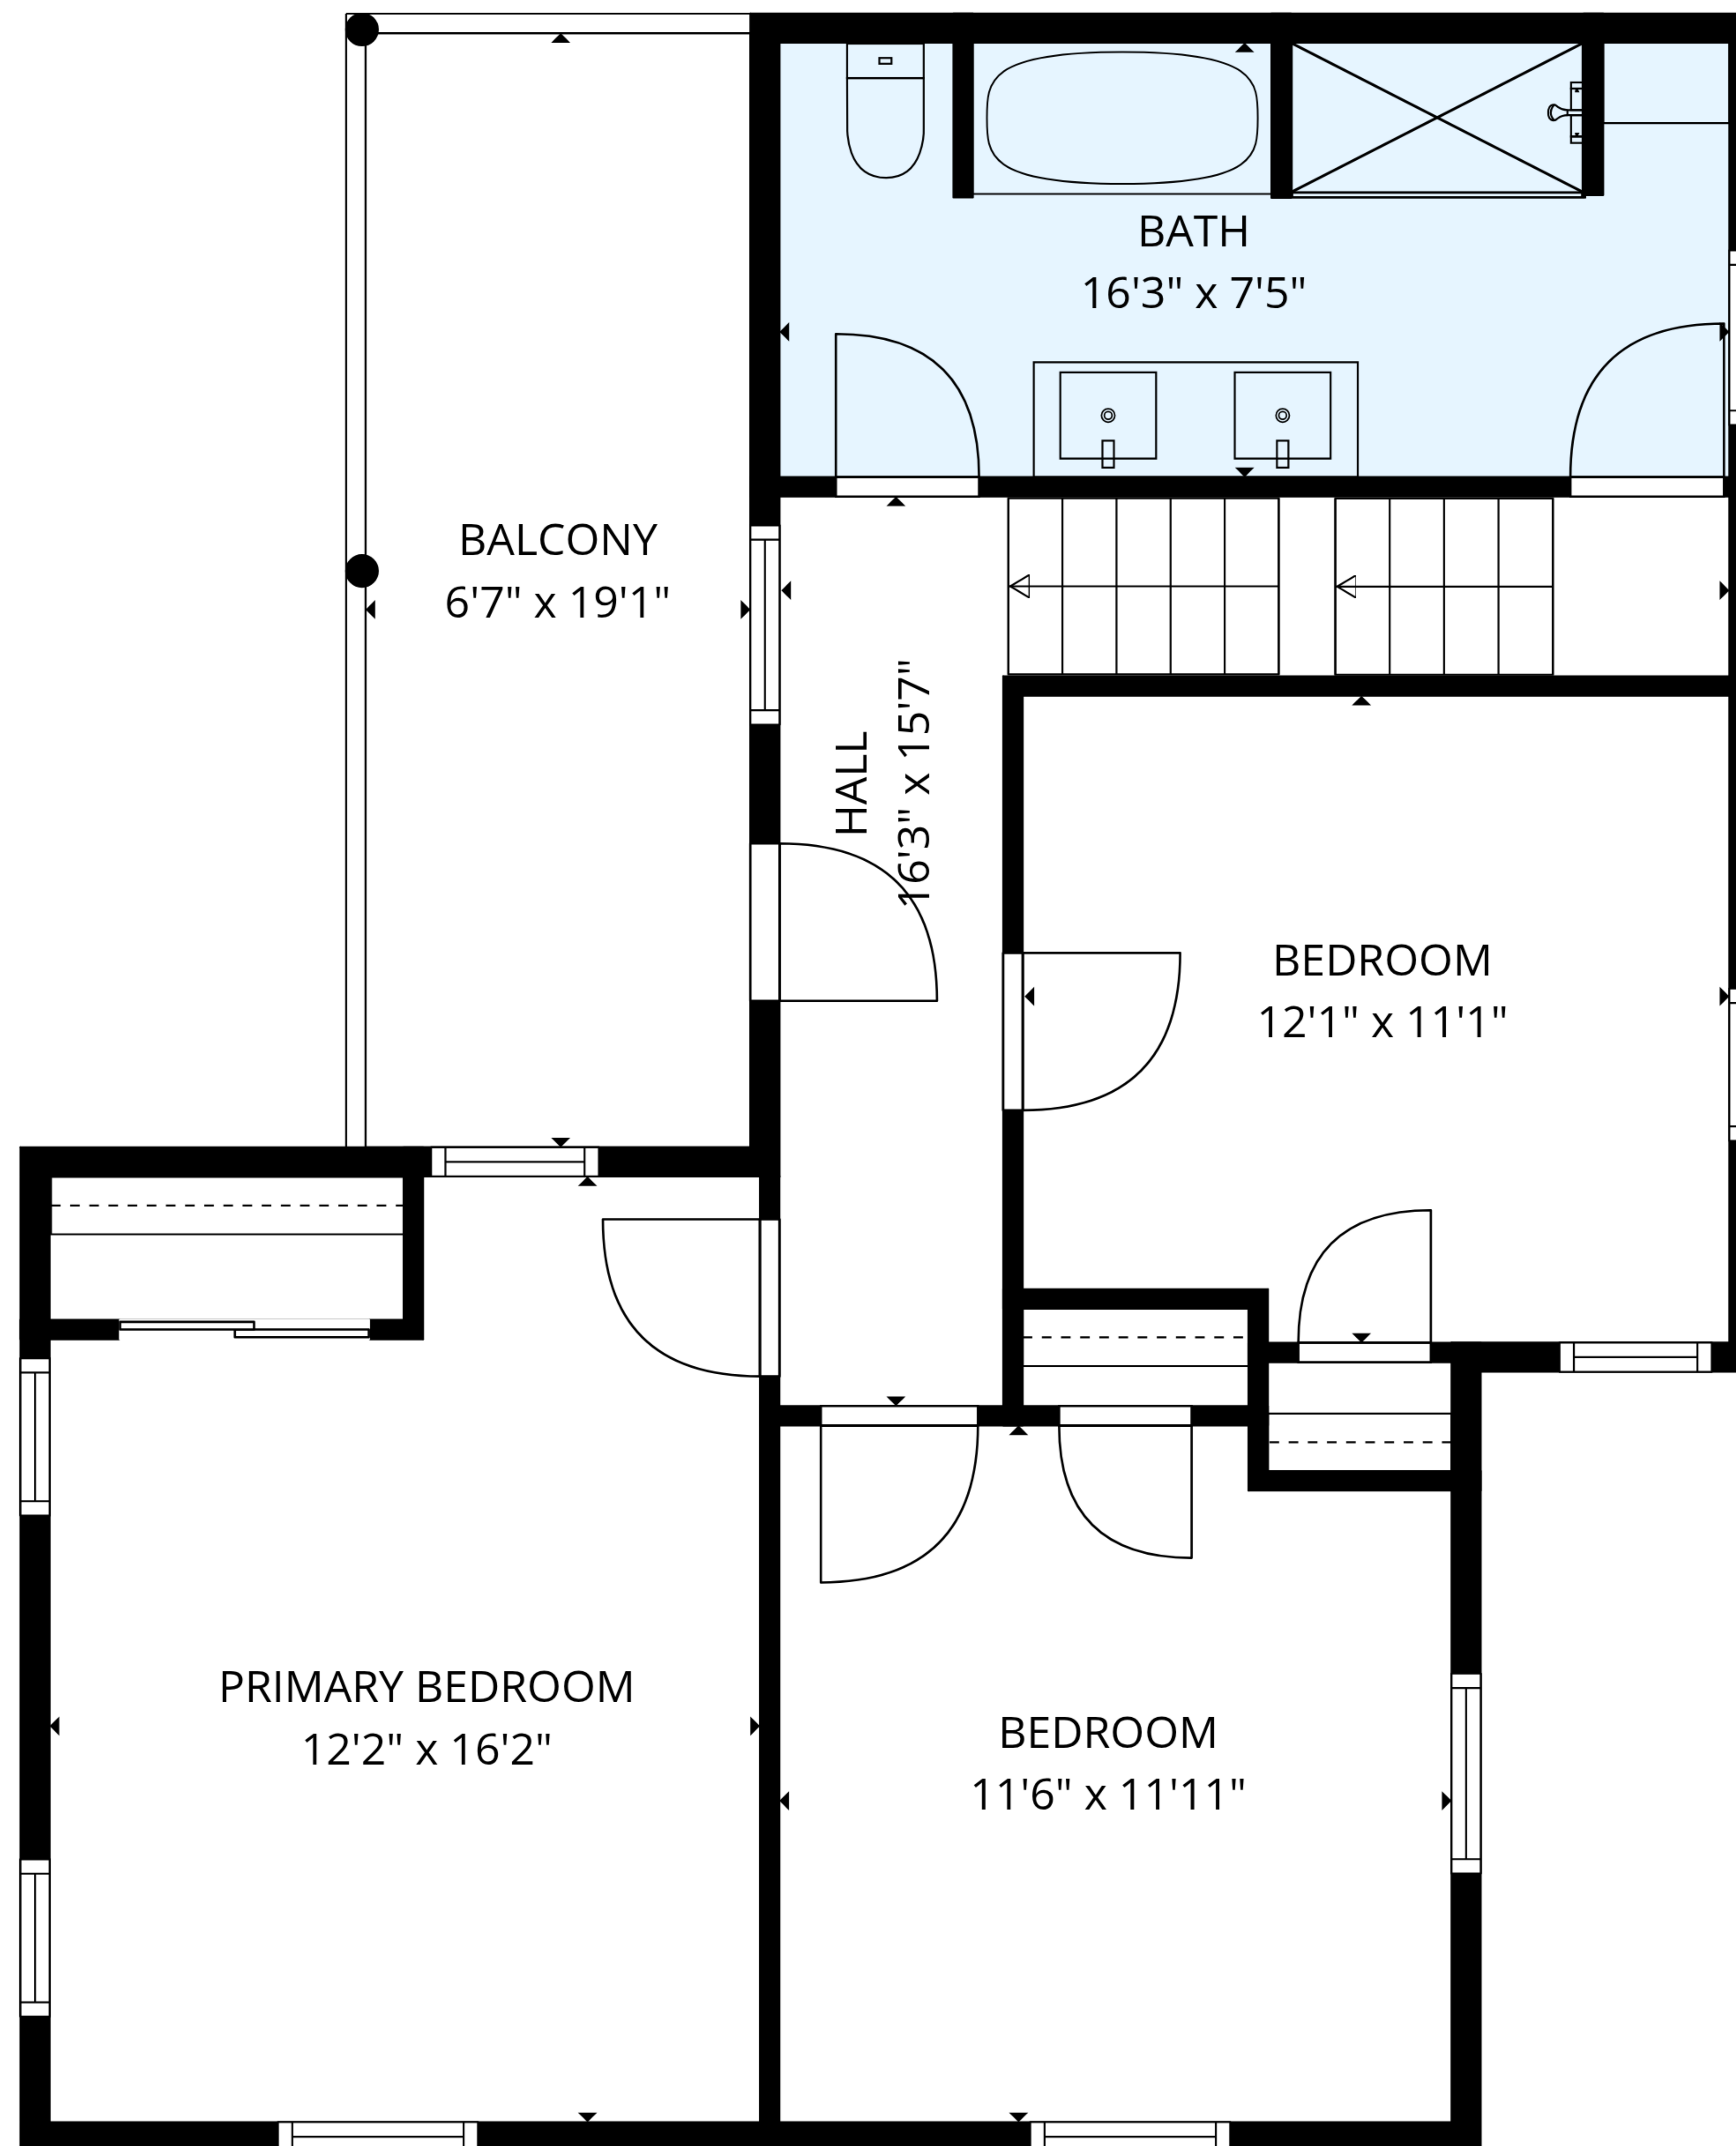

TOTAL: 2220 sq. ft

Basement: 718 sq. ft, 1st floor: 784 sq. ft, 2nd floor: 718 sq. ft
EXCLUDED AREAS: BALCONY: 126 sq. ft, WALLS: 197 sq. ft

MEASUREMENTS ARE DEEMED RELIABLE BUT ARE NOT GUARANTEED.

TOTAL: 2220 sq. ft

Basement: 718 sq. ft, 1st floor: 784 sq. ft, 2nd floor: 718 sq. ft
EXCLUDED AREAS: BALCONY: 126 sq. ft, WALLS: 197 sq. ft

MEASUREMENTS ARE DEEMED RELIABLE BUT ARE NOT GUARANTEED.

TOTAL: 2220 sq. ft

Basement: 718 sq. ft, 1st floor: 784 sq. ft, 2nd floor: 718 sq. ft
 EXCLUDED AREAS: BALCONY: 126 sq. ft, WALLS: 197 sq. ft

MEASUREMENTS ARE DEEMED RELIABLE BUT ARE NOT GUARANTEED.

1st floor

2nd floor

Basement

TOTAL: 2220 sq. ft
 Basement: 718 sq. ft, 1st floor: 784 sq. ft, 2nd floor: 718 sq. ft
 EXCLUDED AREAS: BALCONY: 126 sq. ft, WALLS: 197 sq. ft