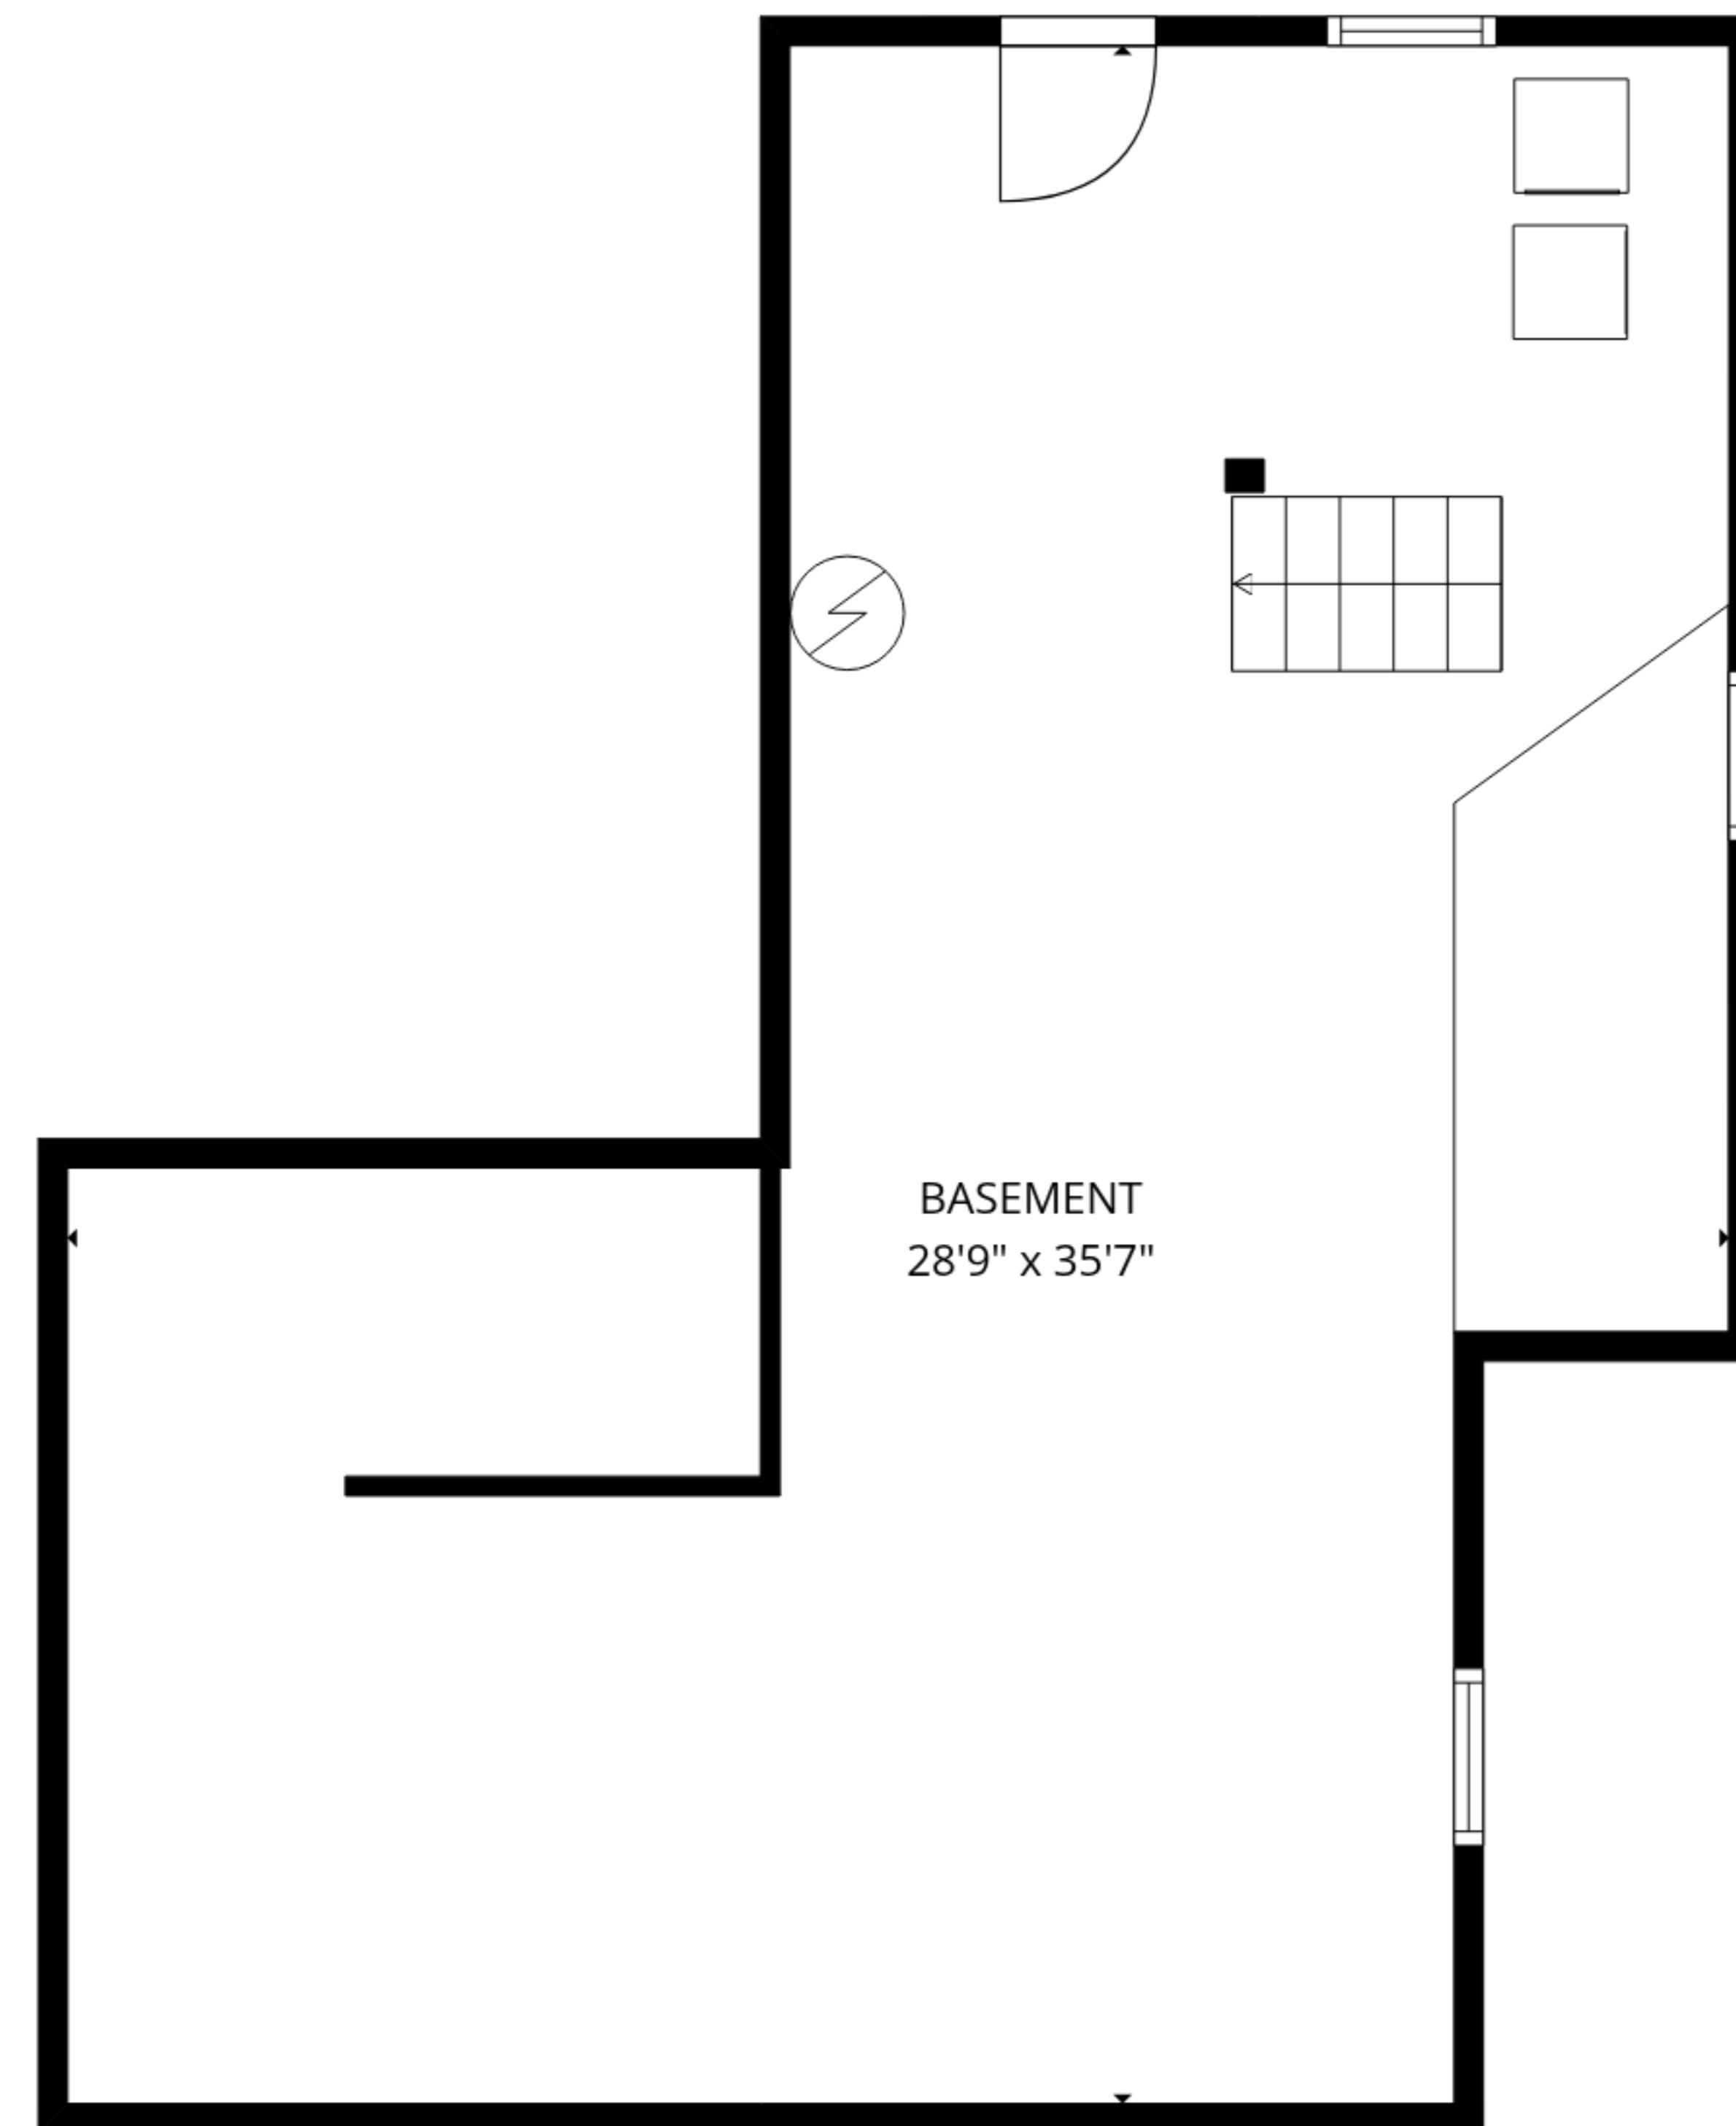

TOTAL: 2220 sq. ft

Basement: 718 sq. ft, 1st floor: 784 sq. ft, 2nd floor: 718 sq. ft
EXCLUDED AREAS: BALCONY: 126 sq. ft, WALLS: 197 sq. ft

MEASUREMENTS ARE DEEMED RELIABLE BUT ARE NOT GUARANTEED.

TOTAL: 2220 sq. ft

Basement: 718 sq. ft, 1st floor: 784 sq. ft, 2nd floor: 718 sq. ft
EXCLUDED AREAS: BALCONY: 126 sq. ft, WALLS: 197 sq. ft

MEASUREMENTS ARE DEEMED RELIABLE BUT ARE NOT GUARANTEED.

TOTAL: 2220 sq. ft

Basement: 718 sq. ft, 1st floor: 784 sq. ft, 2nd floor: 718 sq. ft
 EXCLUDED AREAS: BALCONY: 126 sq. ft, WALLS: 197 sq. ft

MEASUREMENTS ARE DEEMED RELIABLE BUT ARE NOT GUARANTEED.

1st floor

2nd floor

Basement

TOTAL: 2220 sq. ft
 Basement: 718 sq. ft, 1st floor: 784 sq. ft, 2nd floor: 718 sq. ft
 EXCLUDED AREAS: BALCONY: 126 sq. ft, WALLS: 197 sq. ft