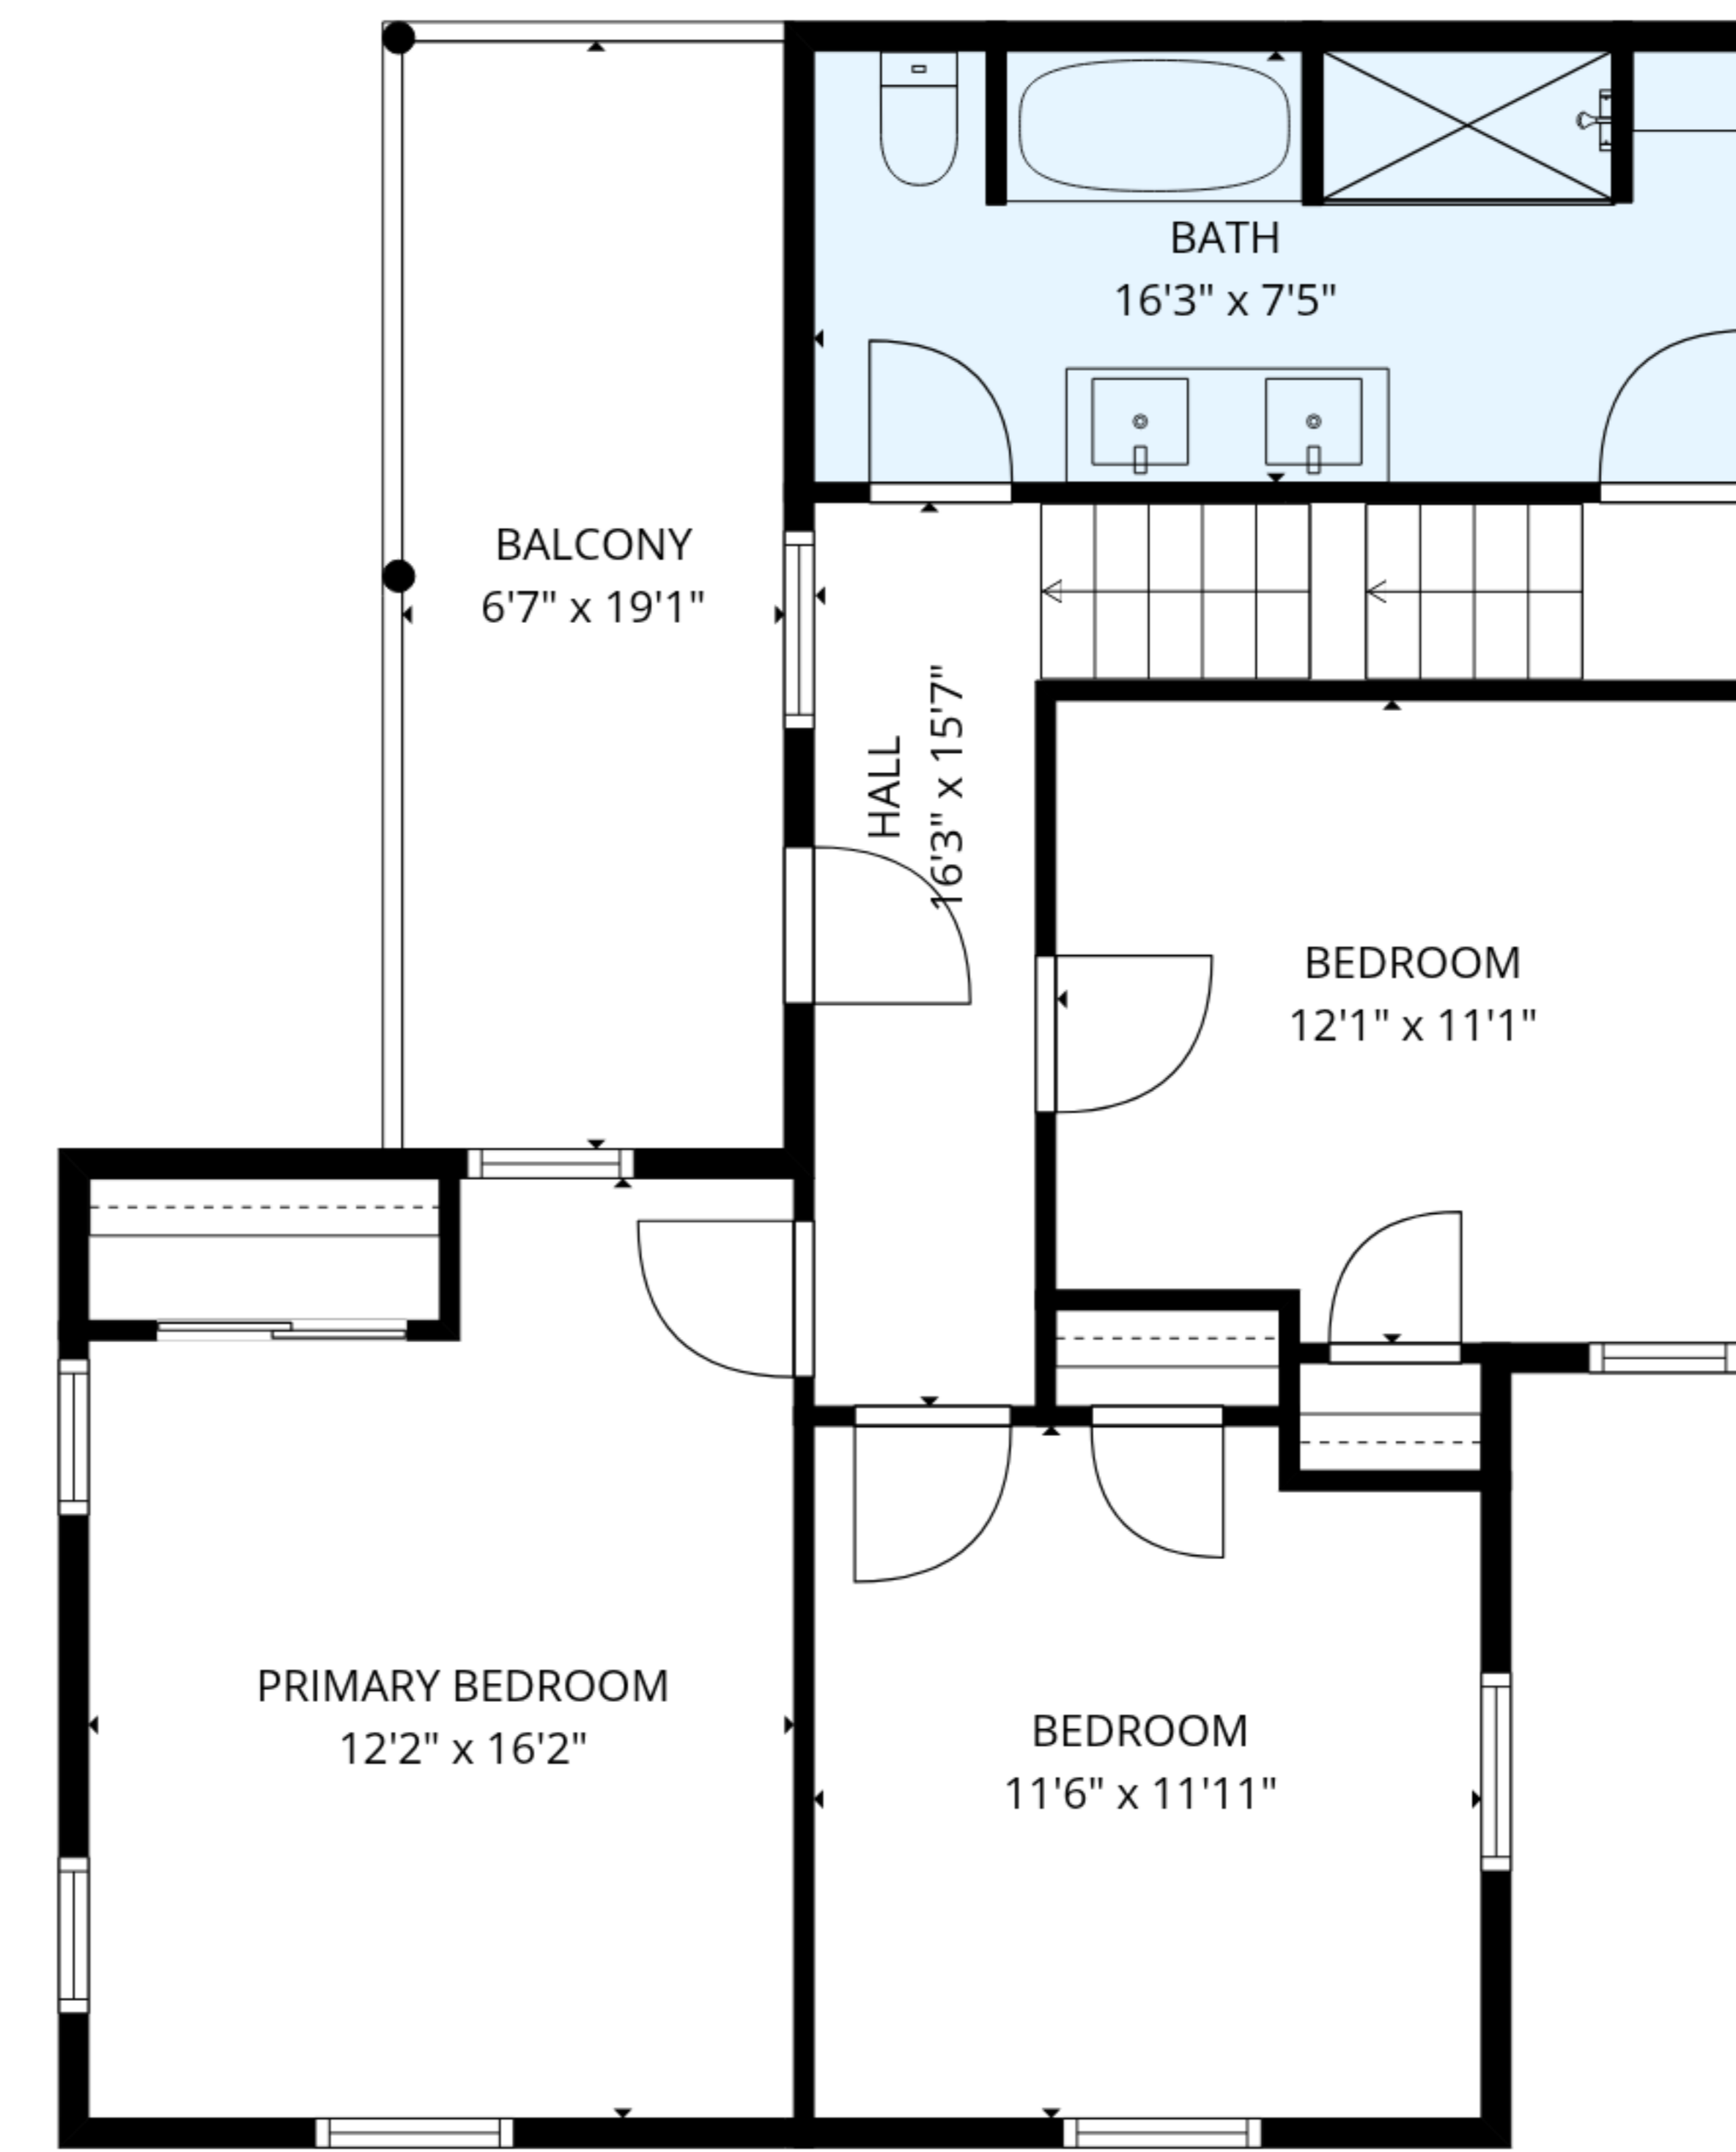

TOTAL: 2220 sq. ft

Basement: 718 sq. ft, 1st floor: 784 sq. ft, 2nd floor: 718 sq. ft
EXCLUDED AREAS: BALCONY: 126 sq. ft, WALLS: 197 sq. ft

MEASUREMENTS ARE DEEMED RELIABLE BUT ARE NOT GUARANTEED.

TOTAL: 2220 sq. ft

Basement: 718 sq. ft, 1st floor: 784 sq. ft, 2nd floor: 718 sq. ft
EXCLUDED AREAS: BALCONY: 126 sq. ft, WALLS: 197 sq. ft

MEASUREMENTS ARE DEEMED RELIABLE BUT ARE NOT GUARANTEED.

TOTAL: 2220 sq. ft

Basement: 718 sq. ft, 1st floor: 784 sq. ft, 2nd floor: 718 sq. ft
 EXCLUDED AREAS: BALCONY: 126 sq. ft, WALLS: 197 sq. ft

MEASUREMENTS ARE DEEMED RELIABLE BUT ARE NOT GUARANTEED.

1st floor

2nd floor

Basement

TOTAL: 2220 sq. ft
 Basement: 718 sq. ft, 1st floor: 784 sq. ft, 2nd floor: 718 sq. ft
 EXCLUDED AREAS: BALCONY: 126 sq. ft, WALLS: 197 sq. ft