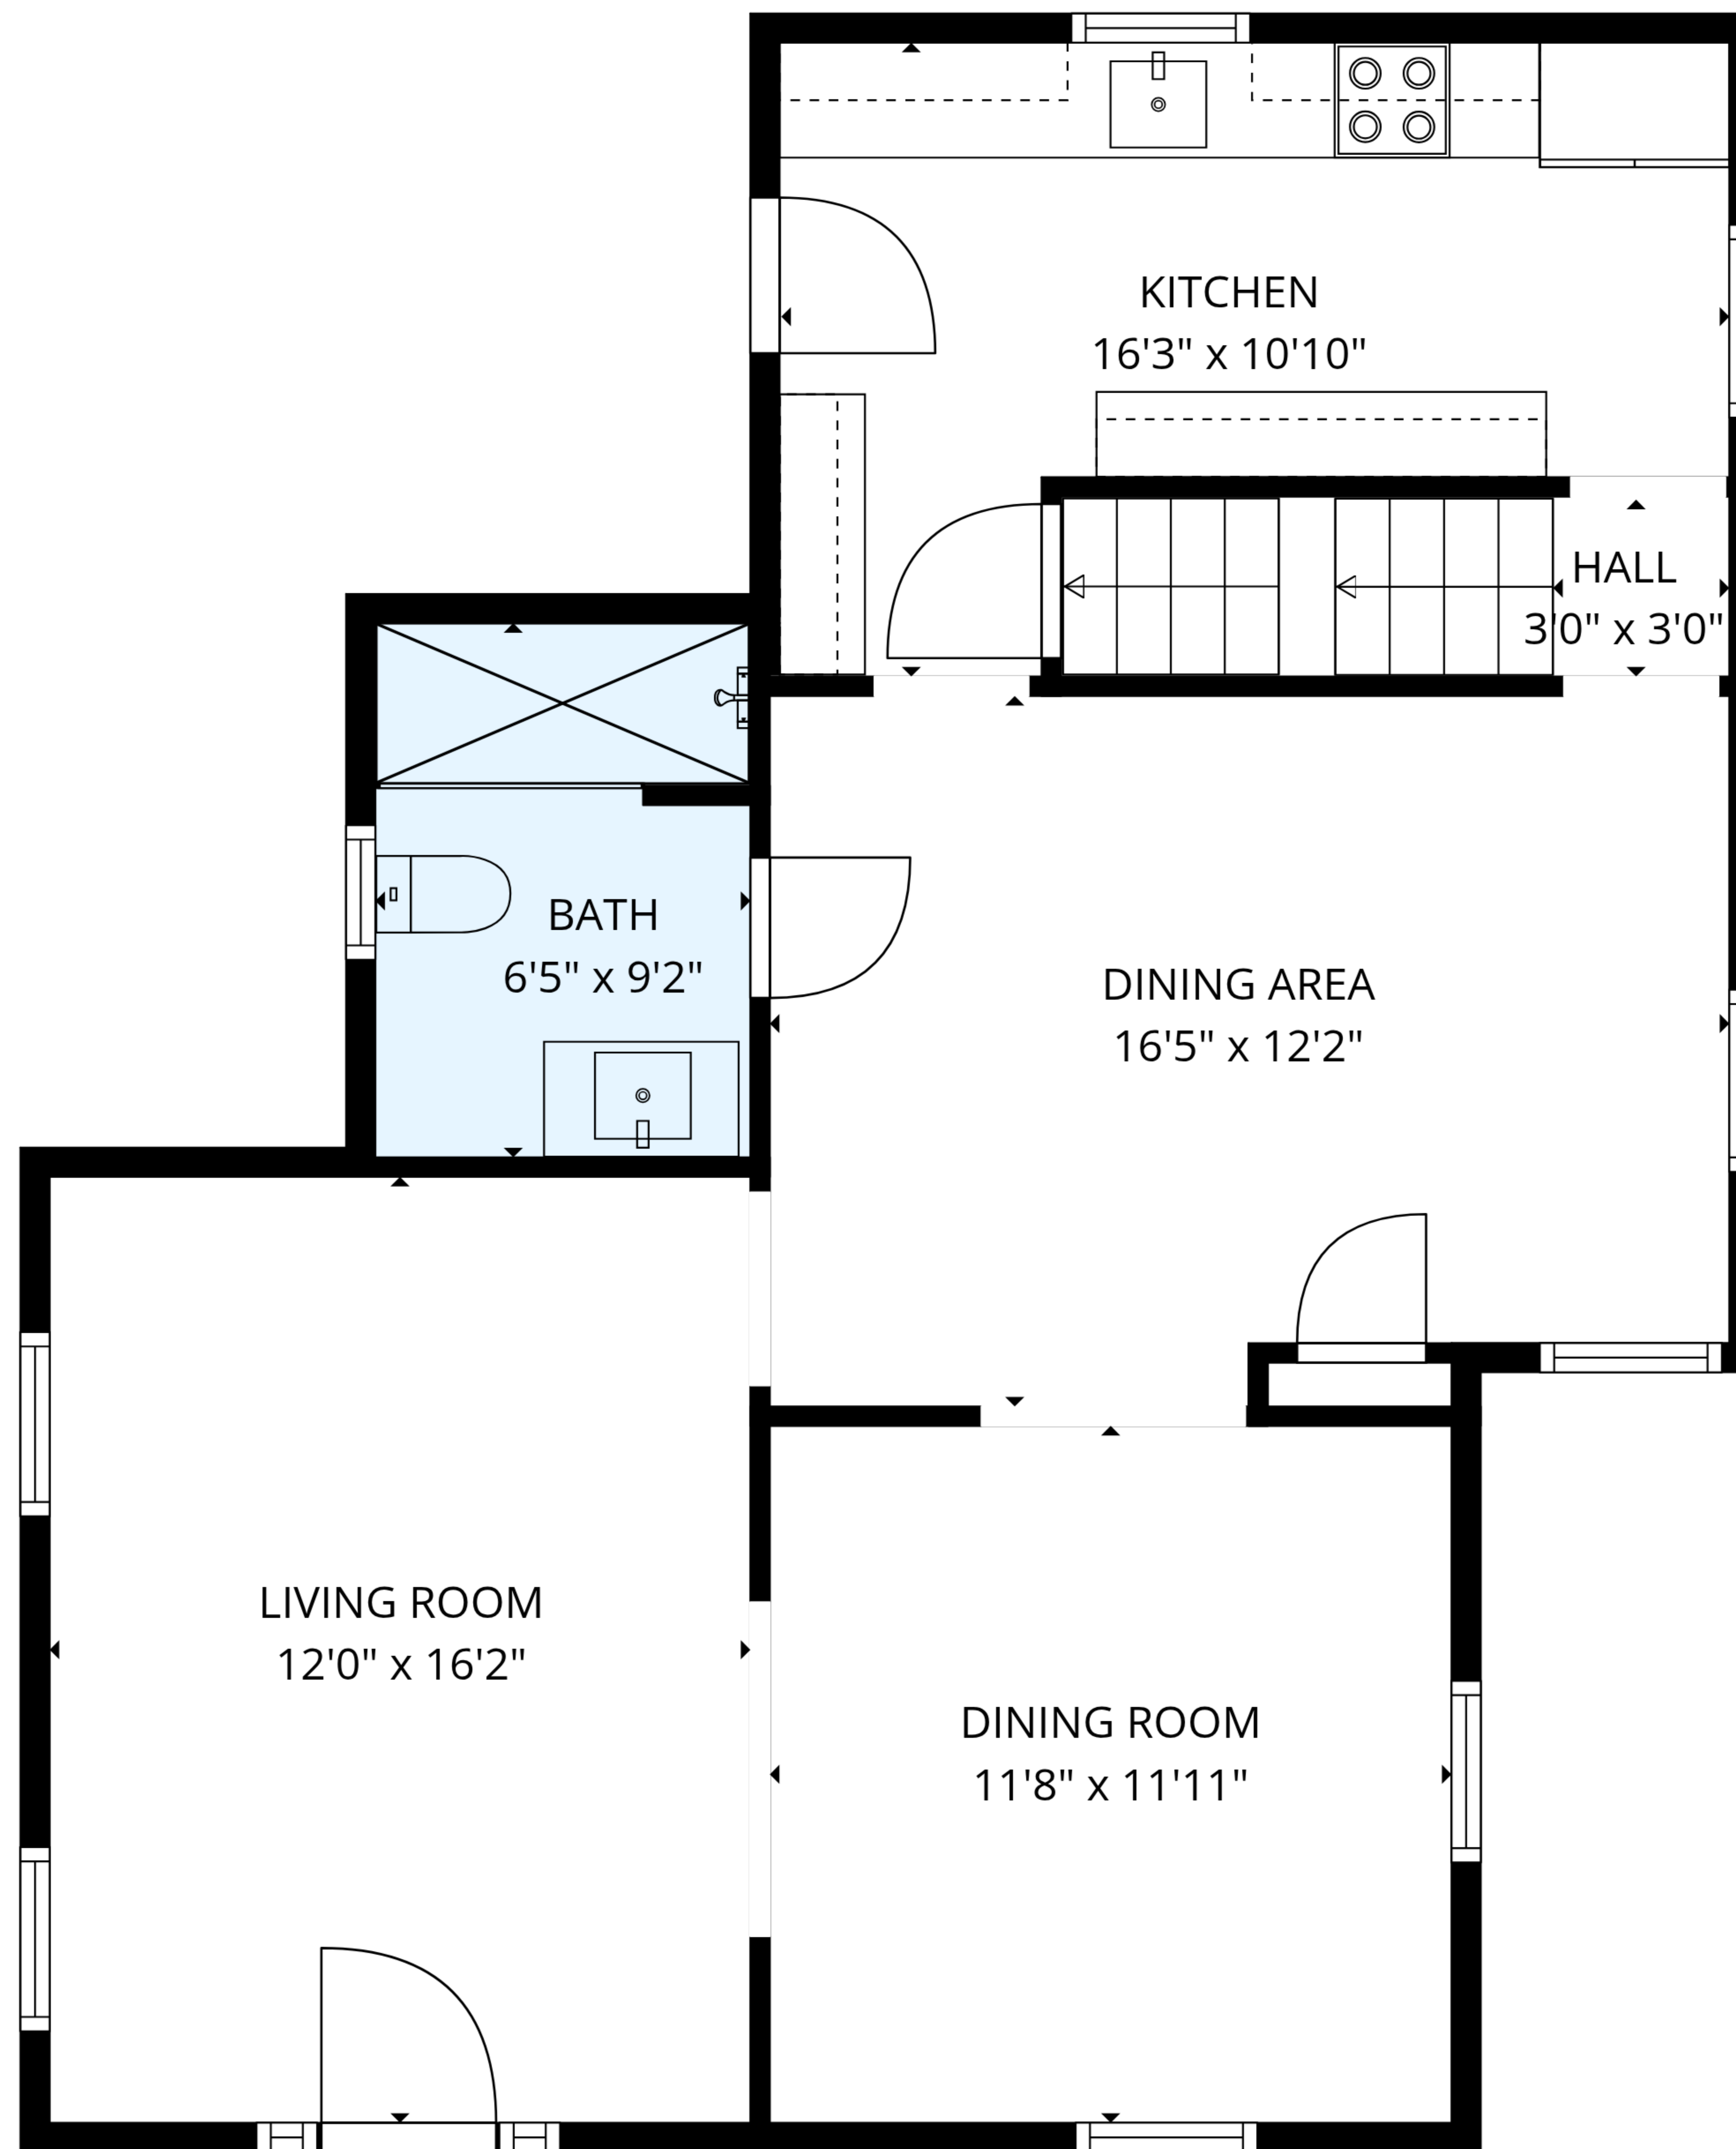

TOTAL: 2220 sq. ft

Basement: 718 sq. ft, 1st floor: 784 sq. ft, 2nd floor: 718 sq. ft
EXCLUDED AREAS: BALCONY: 126 sq. ft, WALLS: 197 sq. ft

MEASUREMENTS ARE DEEMED RELIABLE BUT ARE NOT GUARANTEED.

TOTAL: 2220 sq. ft

Basement: 718 sq. ft, 1st floor: 784 sq. ft, 2nd floor: 718 sq. ft
EXCLUDED AREAS: BALCONY: 126 sq. ft, WALLS: 197 sq. ft

MEASUREMENTS ARE DEEMED RELIABLE BUT ARE NOT GUARANTEED.

TOTAL: 2220 sq. ft

Basement: 718 sq. ft, 1st floor: 784 sq. ft, 2nd floor: 718 sq. ft
 EXCLUDED AREAS: BALCONY: 126 sq. ft, WALLS: 197 sq. ft

MEASUREMENTS ARE DEEMED RELIABLE BUT ARE NOT GUARANTEED.

1st floor

2nd floor

Basement

TOTAL: 2220 sq. ft
 Basement: 718 sq. ft, 1st floor: 784 sq. ft, 2nd floor: 718 sq. ft
 EXCLUDED AREAS: BALCONY: 126 sq. ft, WALLS: 197 sq. ft