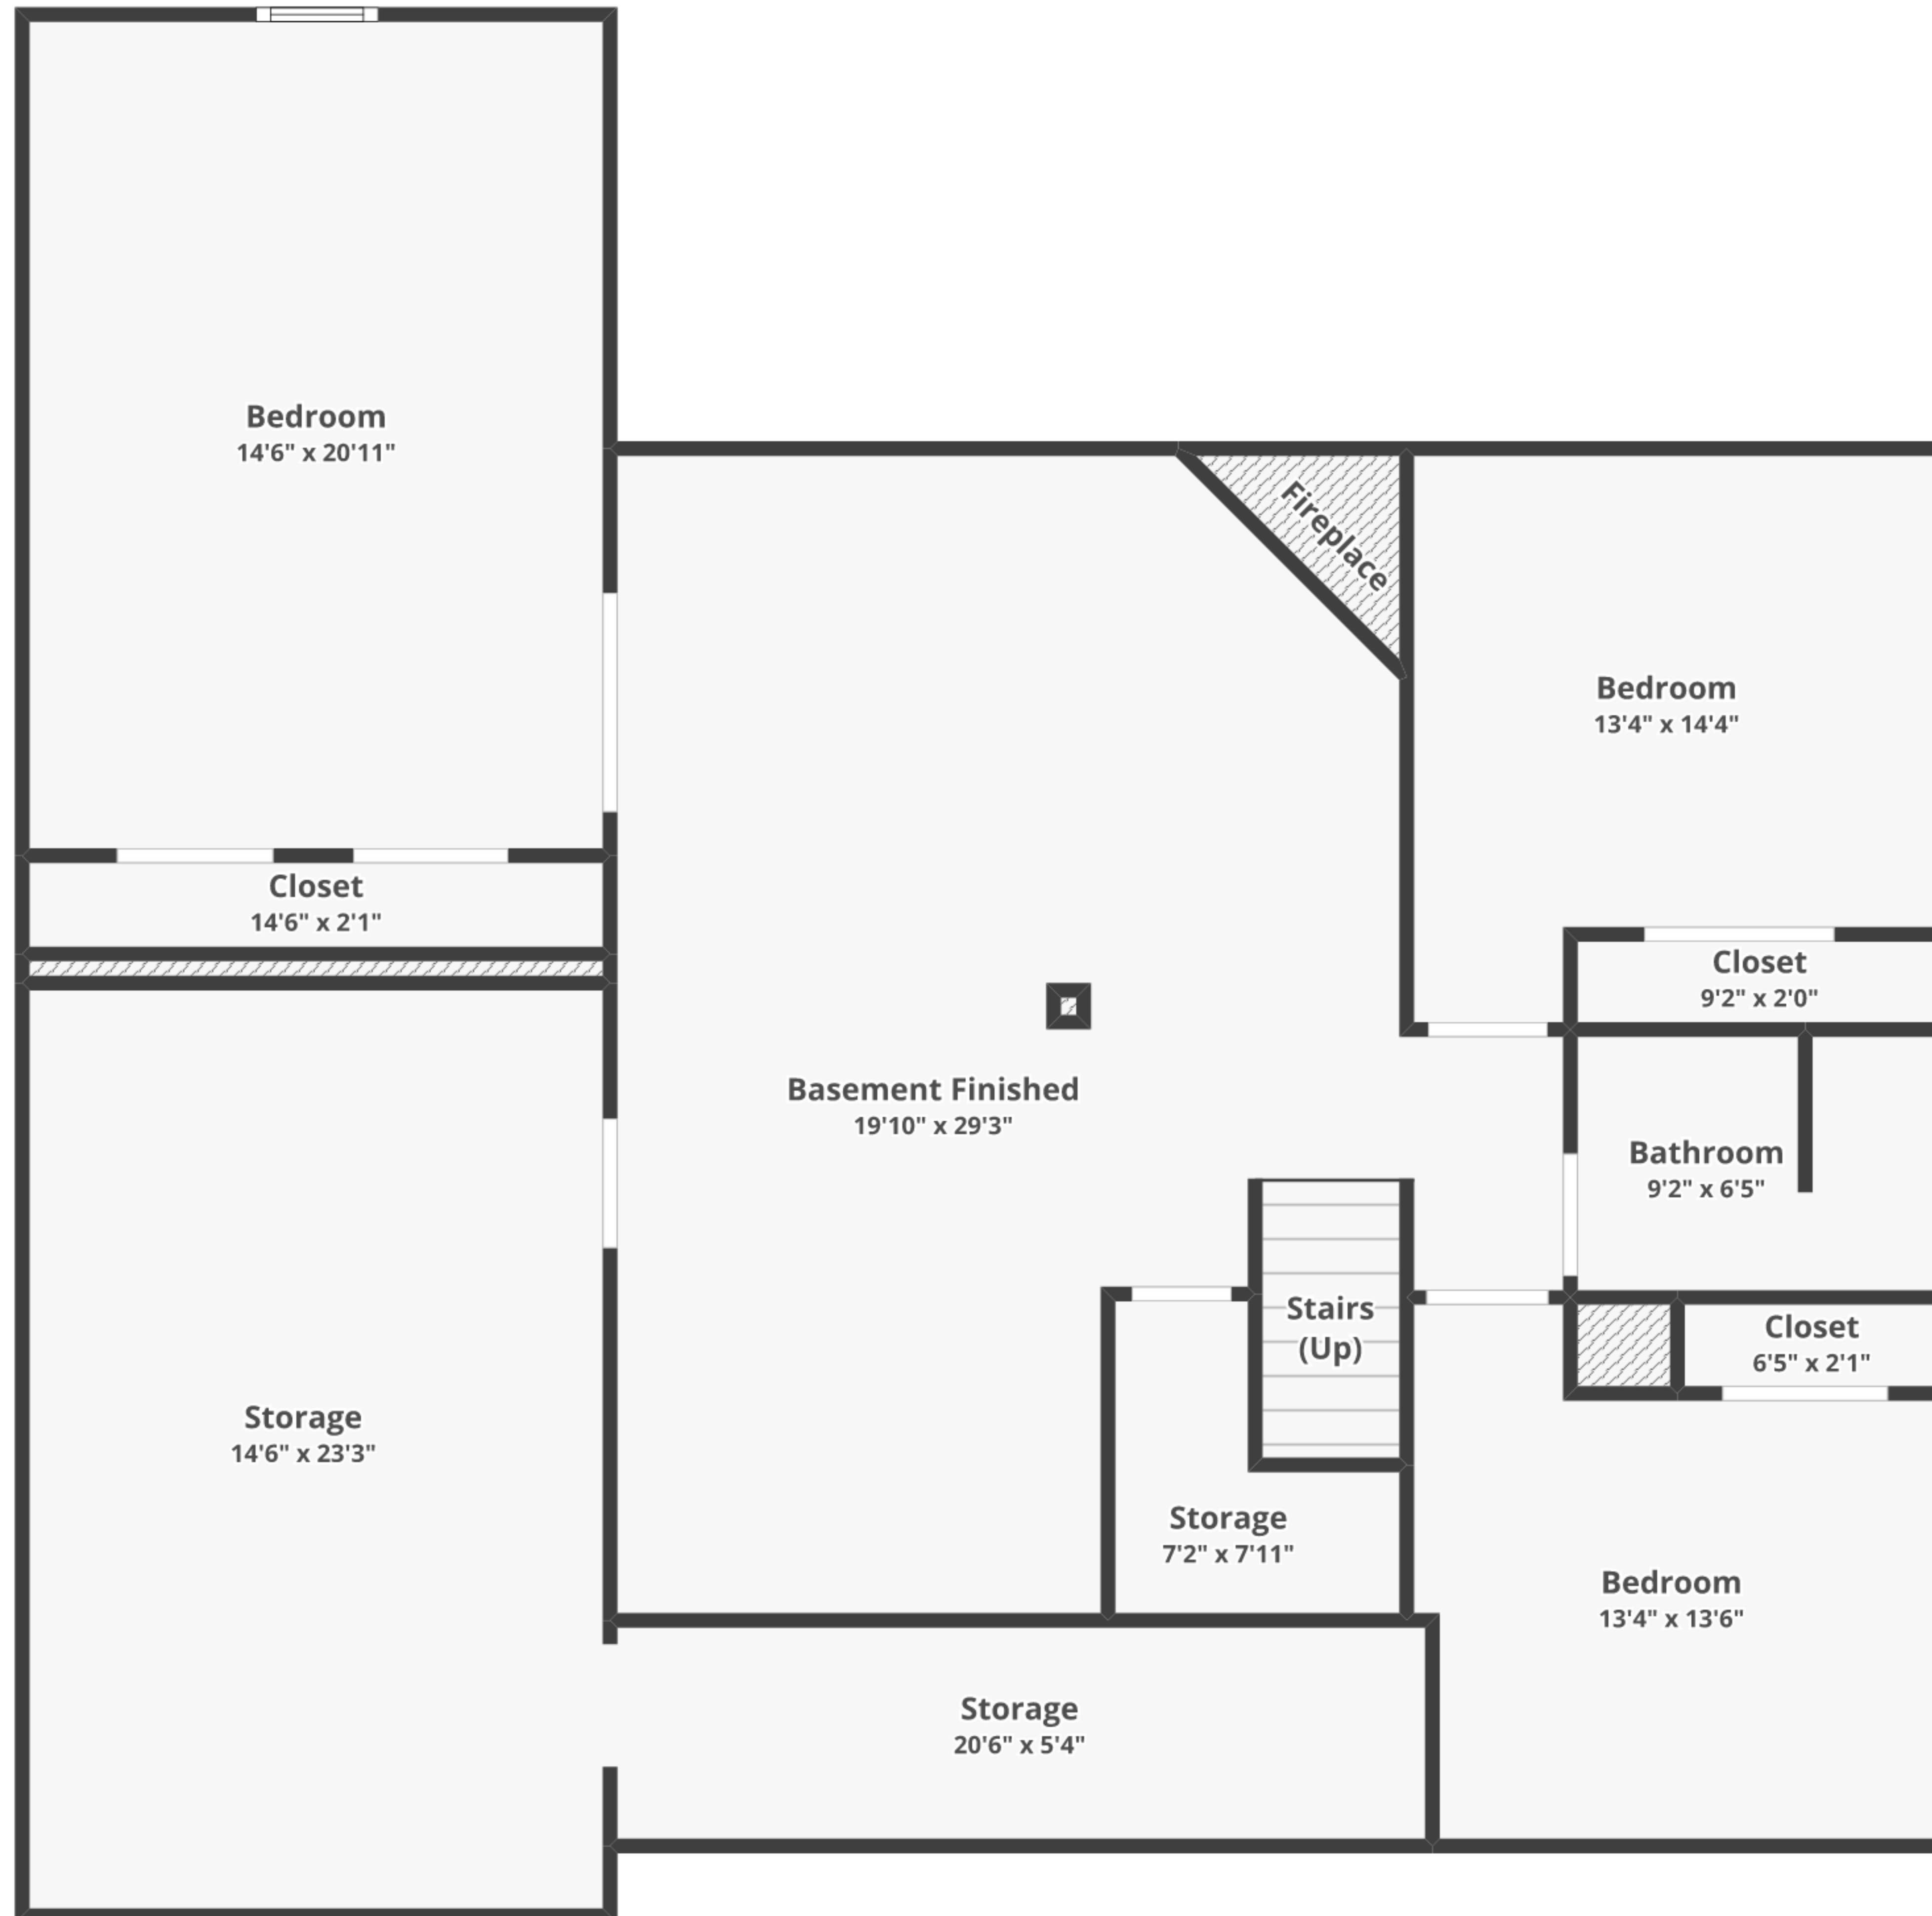

Total finished area: ~4,105.5 sq. ft.

Total unfinished area: ~29.05 sq. ft.

Basement

Finished area: ~1,750.57 sq. ft.

Unfinished area: ~23.5 sq. ft.