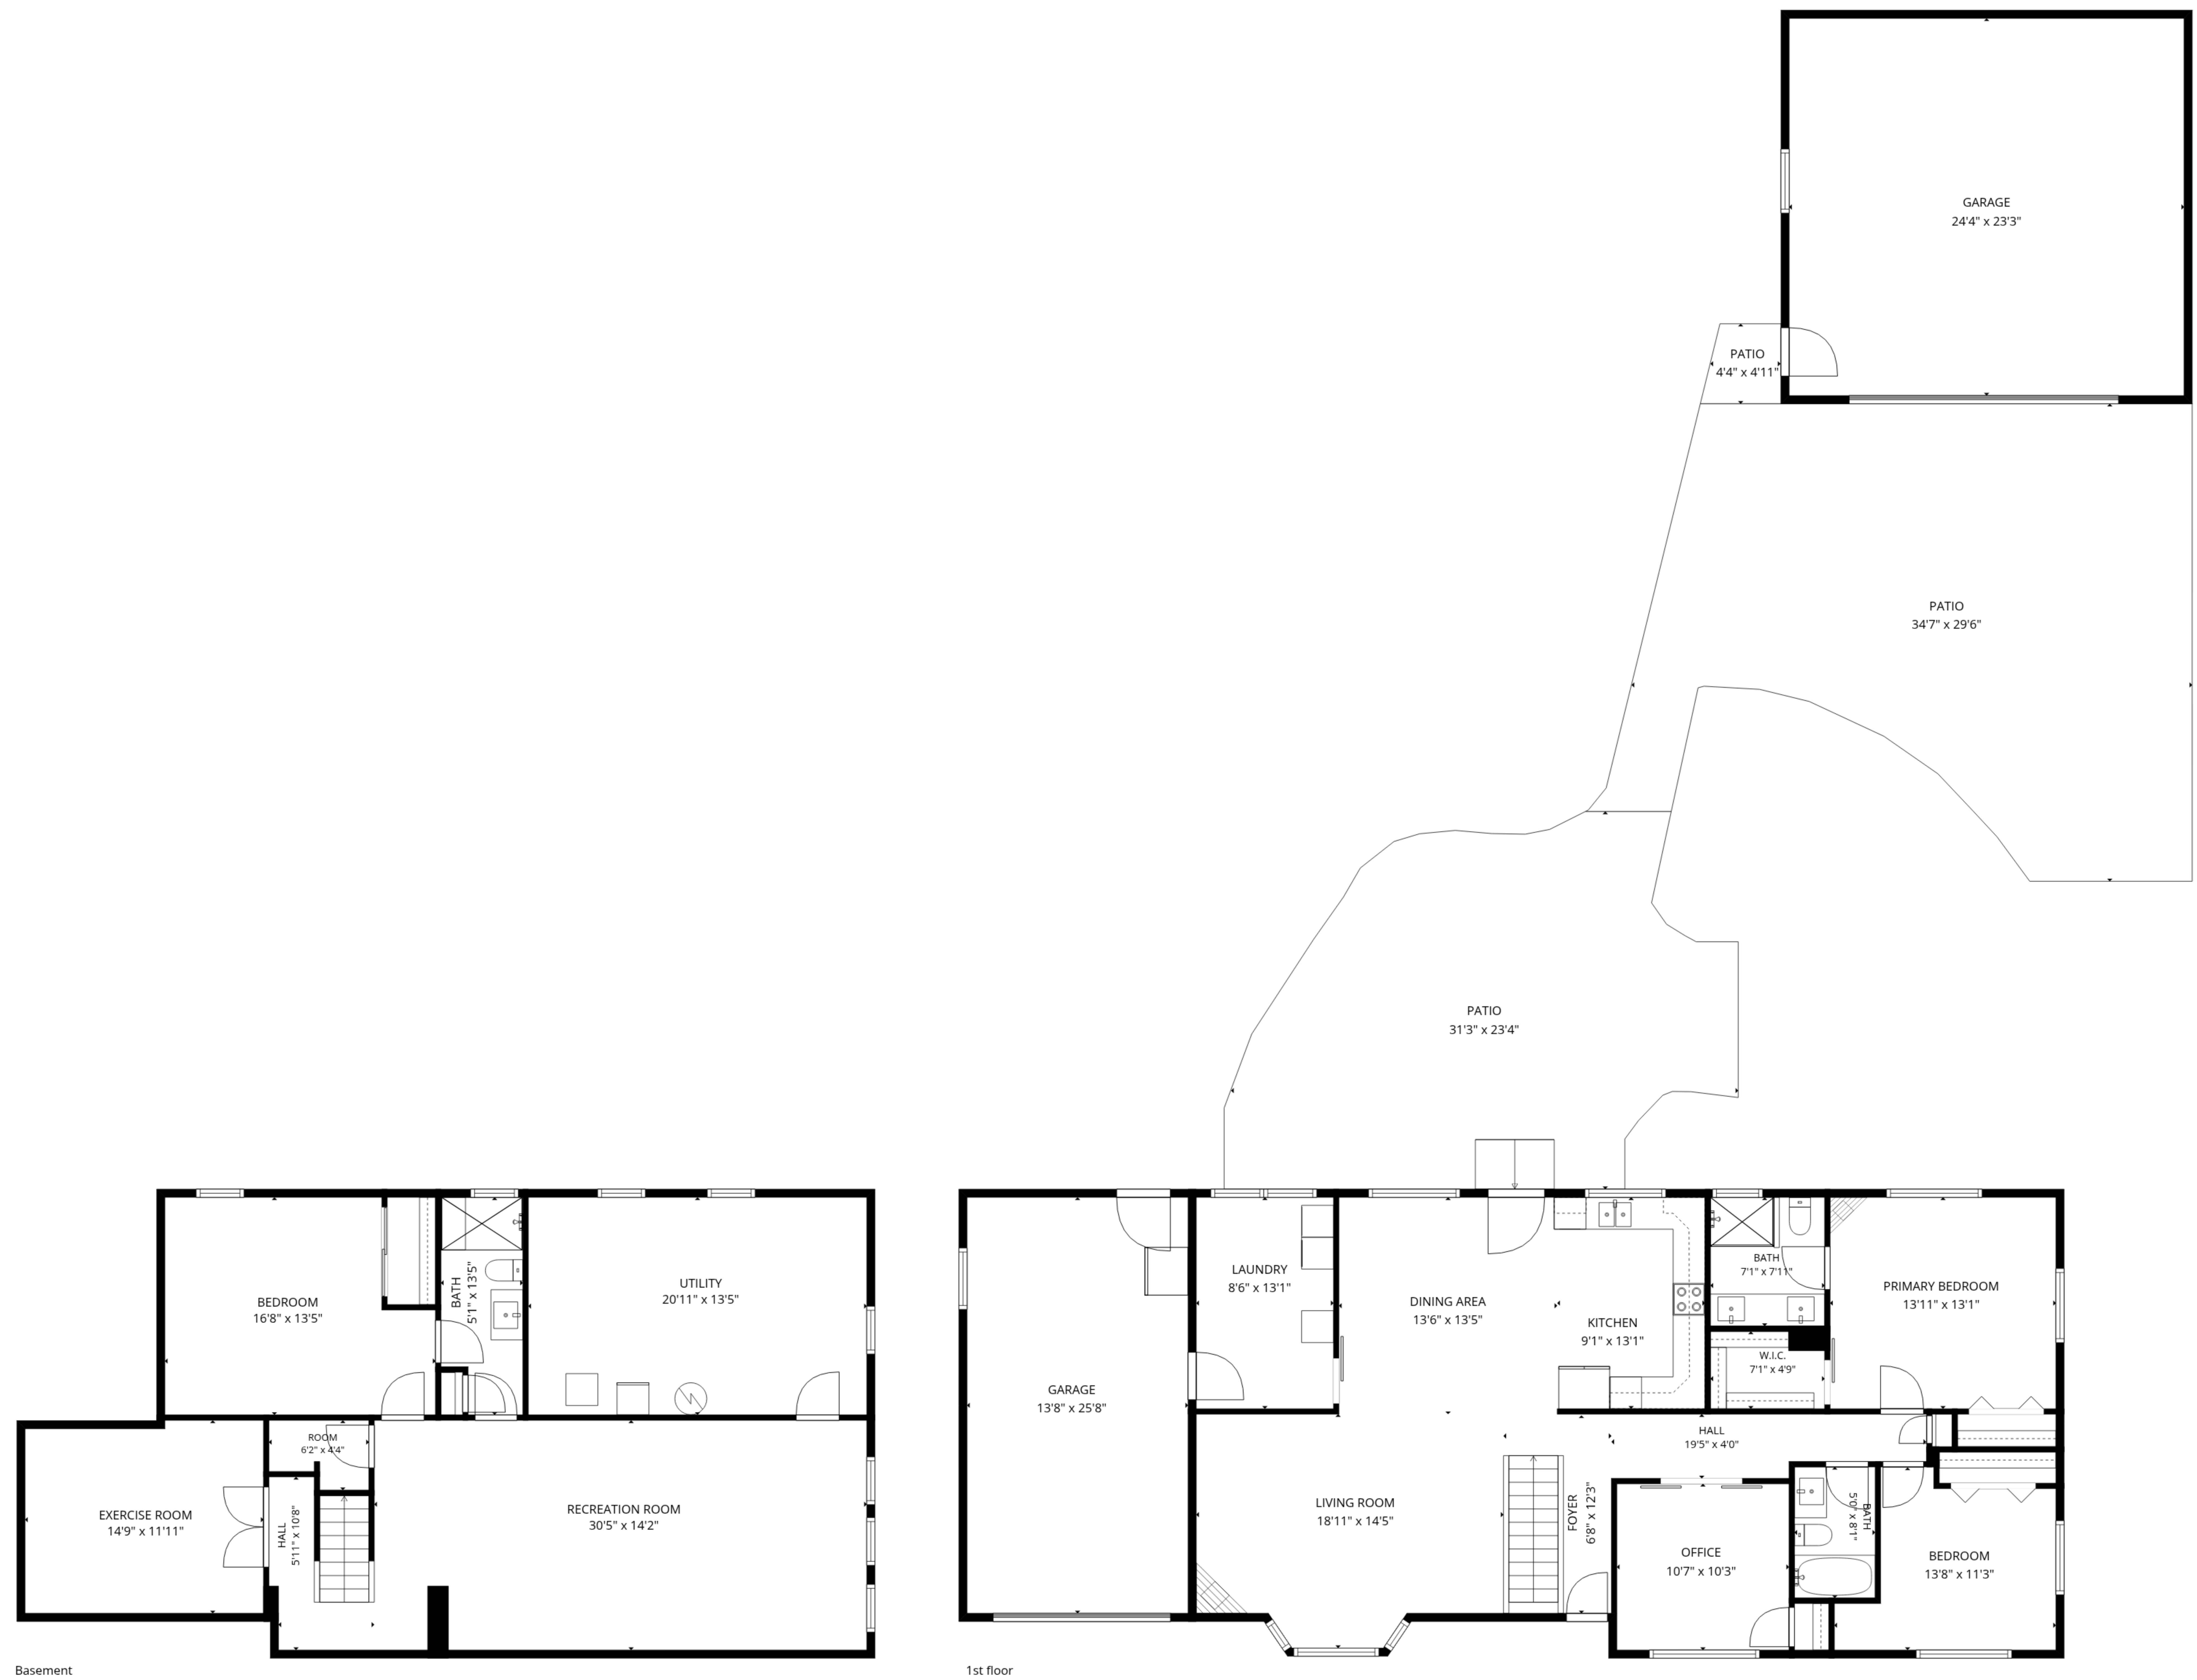

TOTAL: 2732 sq. ft

Basement: 1293 sq. ft, 1st floor: 1439 sq. ft

EXCLUDED AREAS: GARAGE: 917 sq. ft, PATIO: 1375 sq. ft, WALLS: 239 sq. ft

SIZES AND DIMENSIONS ARE APPROXIMATE, ACTUAL MAY VARY.

TOTAL: 2732 sq. ft
 Basement: 1293 sq. ft, 1st floor: 1439 sq. ft
 EXCLUDED AREAS: GARAGE: 917 sq. ft, PATIO: 1375 sq. ft, WALLS: 239 sq. ft

SIZES AND DIMENSIONS ARE APPROXIMATE, ACTUAL MAY VARY.

TOTAL: 2732 sq. ft
 Basement: 1293 sq. ft, 1st floor: 1439 sq. ft
 EXCLUDED AREAS: GARAGE: 917 sq. ft, PATIO: 1375 sq. ft, WALLS: 239 sq. ft

SIZES AND DIMENSIONS ARE APPROXIMATE, ACTUAL MAY VARY.