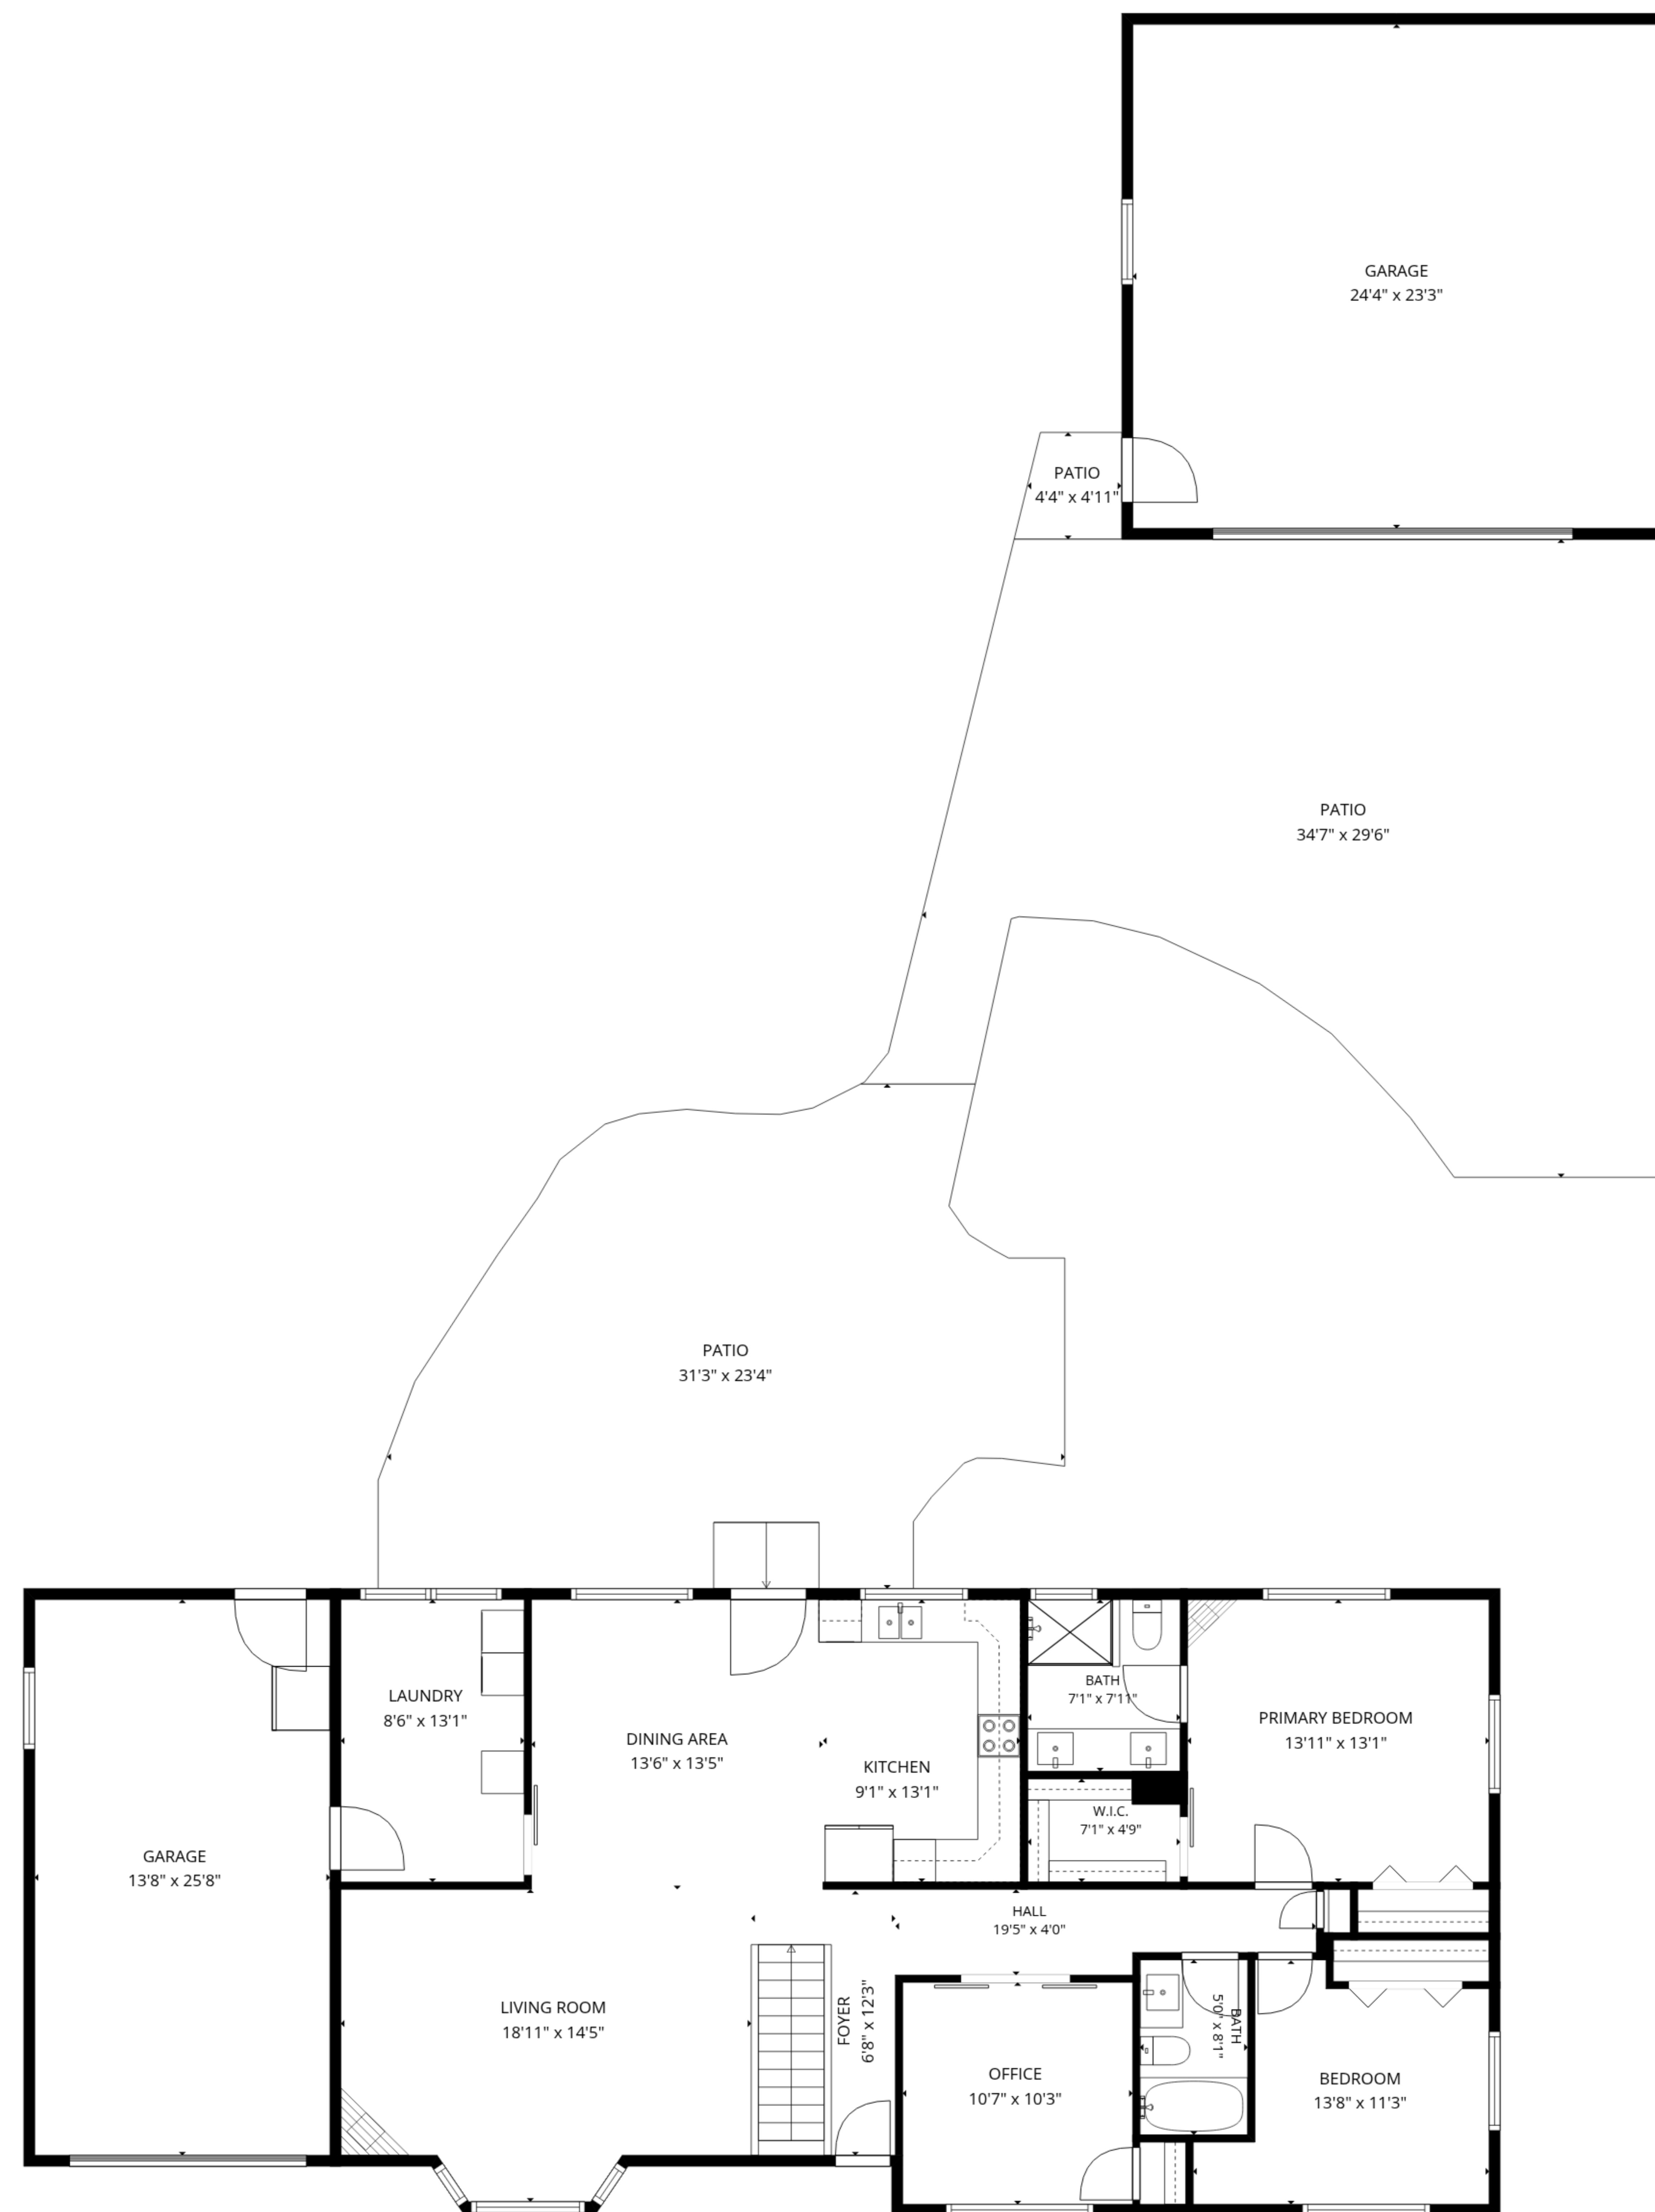

TOTAL: 2732 sq. ft

Basement: 1293 sq. ft, 1st floor: 1439 sq. ft

EXCLUDED AREAS: GARAGE: 917 sq. ft, PATIO: 1375 sq. ft, WALLS: 239 sq. ft

SIZES AND DIMENSIONS ARE APPROXIMATE, ACTUAL MAY VARY.

TOTAL: 2732 sq. ft
 Basement: 1293 sq. ft, 1st floor: 1439 sq. ft
 EXCLUDED AREAS: GARAGE: 917 sq. ft, PATIO: 1375 sq. ft, WALLS: 239 sq. ft

SIZES AND DIMENSIONS ARE APPROXIMATE, ACTUAL MAY VARY.

TOTAL: 2732 sq. ft
 Basement: 1293 sq. ft, 1st floor: 1439 sq. ft
 EXCLUDED AREAS: GARAGE: 917 sq. ft, PATIO: 1375 sq. ft, WALLS: 239 sq. ft

SIZES AND DIMENSIONS ARE APPROXIMATE, ACTUAL MAY VARY.