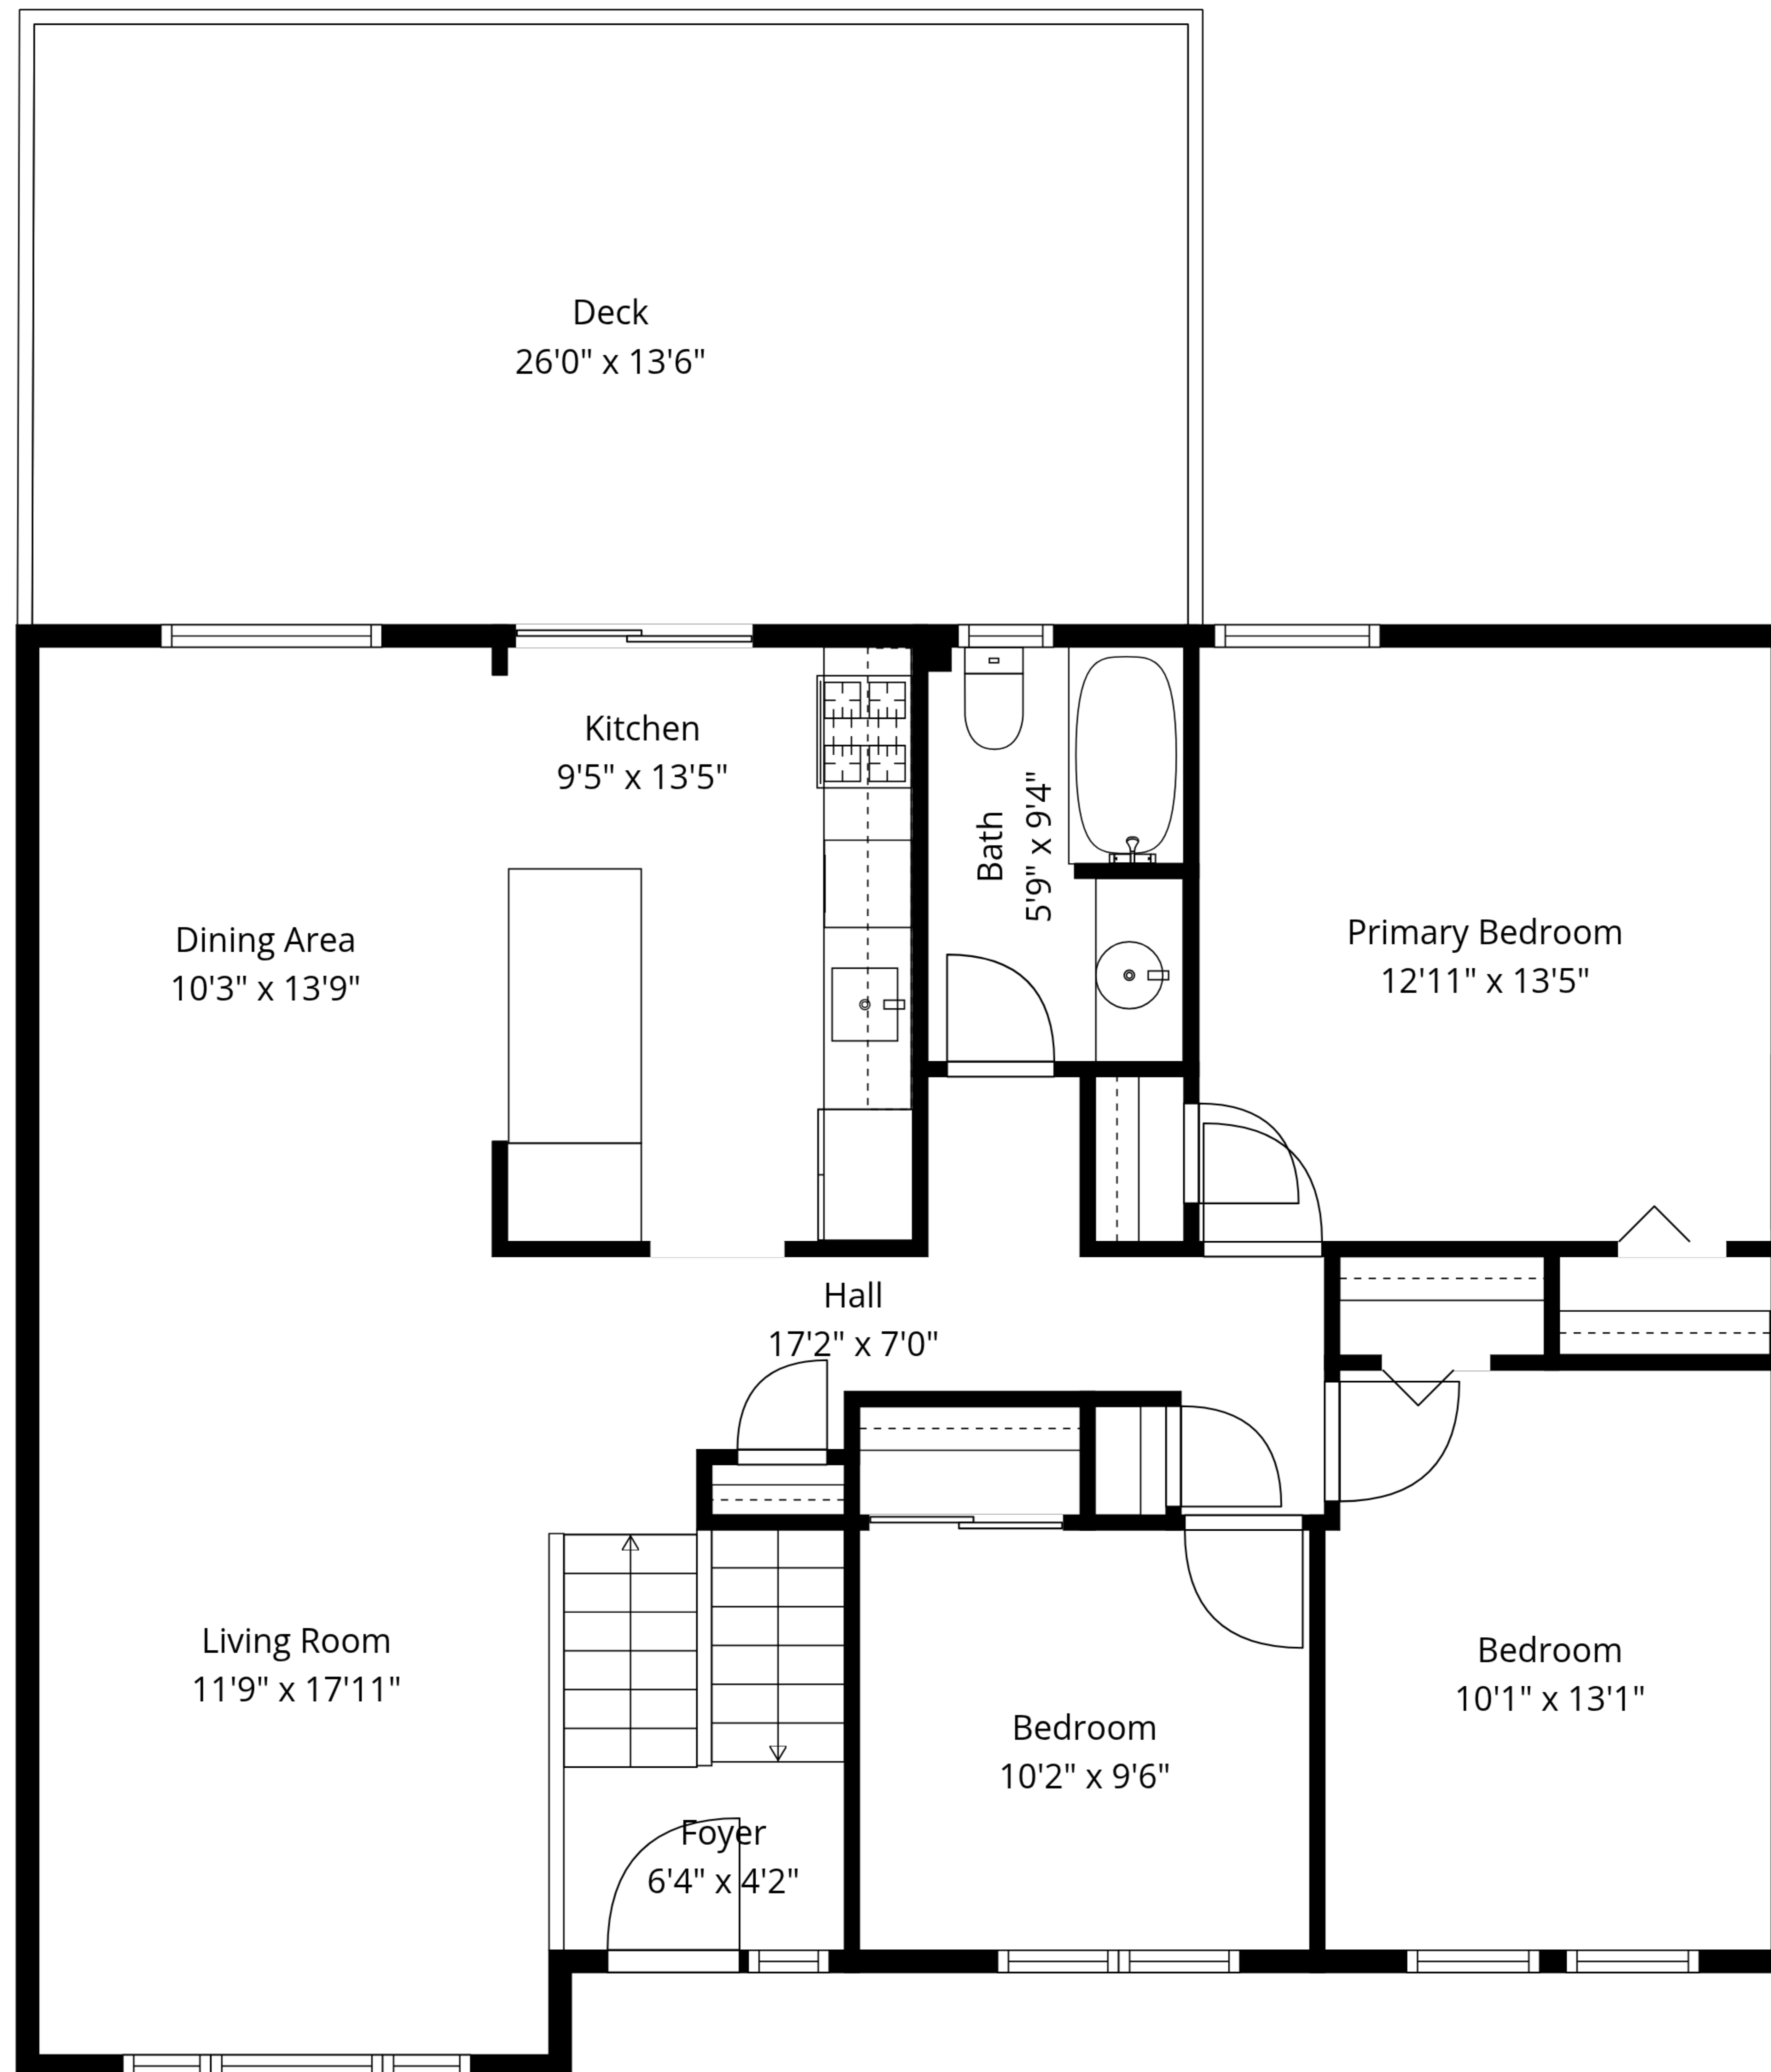

TOTAL: 1824 sq. ft

1st floor: 649 sq. ft, 2nd floor: 1175 sq. ft

EXCLUDED AREAS: GARAGE: 401 sq. ft, UTILITY: 106 sq. ft, DECK: 353 sq. ft,
WALLS: 163 sq. ft

Measurements Are Approximate - Deemed Highly Reliable But Not Guaranteed

2nd Floor

1st Floor

TOTAL: 1824 sq. ft
 1st floor: 649 sq. ft, 2nd floor: 1175 sq. ft
 EXCLUDED AREAS: GARAGE: 401 sq. ft, UTILITY: 106 sq. ft, DECK: 353 sq. ft,
 WALLS: 163 sq. ft