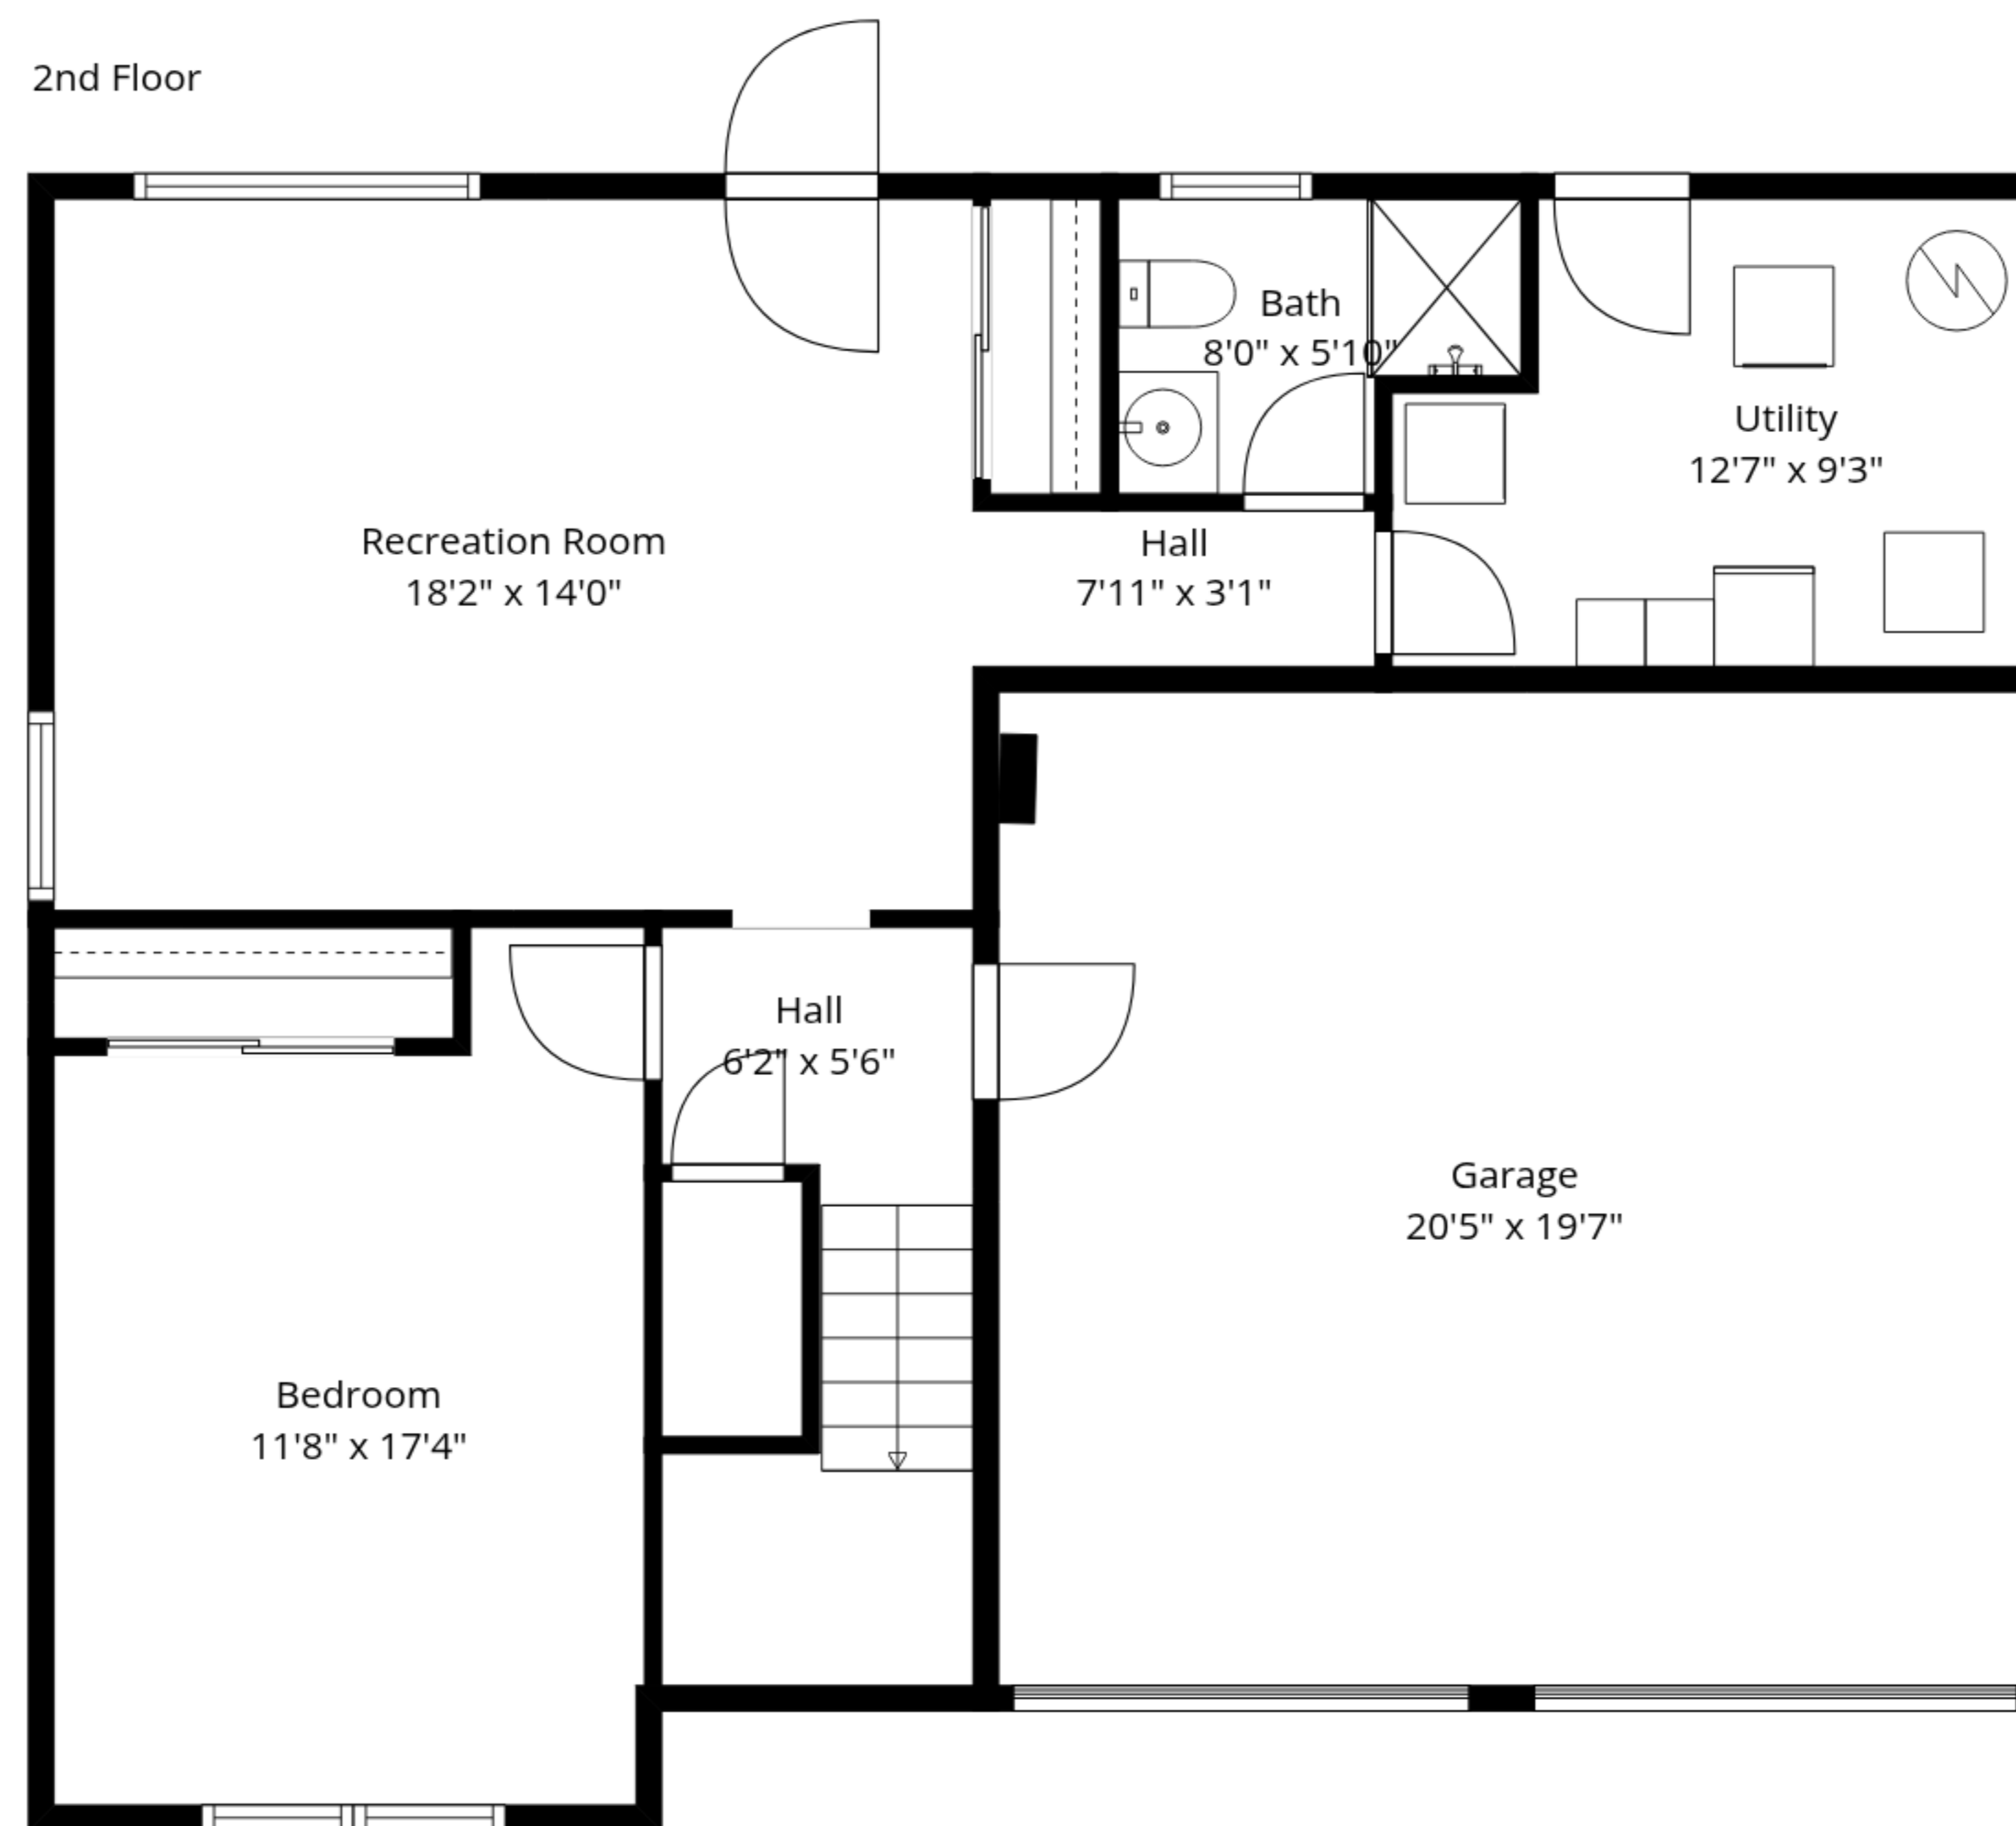

TOTAL: 1824 sq. ft

1st floor: 649 sq. ft, 2nd floor: 1175 sq. ft

EXCLUDED AREAS: GARAGE: 401 sq. ft, UTILITY: 106 sq. ft, DECK: 353 sq. ft,
WALLS: 163 sq. ft

Measurements Are Approximate - Deemed Highly Reliable But Not Guaranteed

2nd Floor

1st Floor

TOTAL: 1824 sq. ft
 1st floor: 649 sq. ft, 2nd floor: 1175 sq. ft
 EXCLUDED AREAS: GARAGE: 401 sq. ft, UTILITY: 106 sq. ft, DECK: 353 sq. ft,
 WALLS: 163 sq. ft