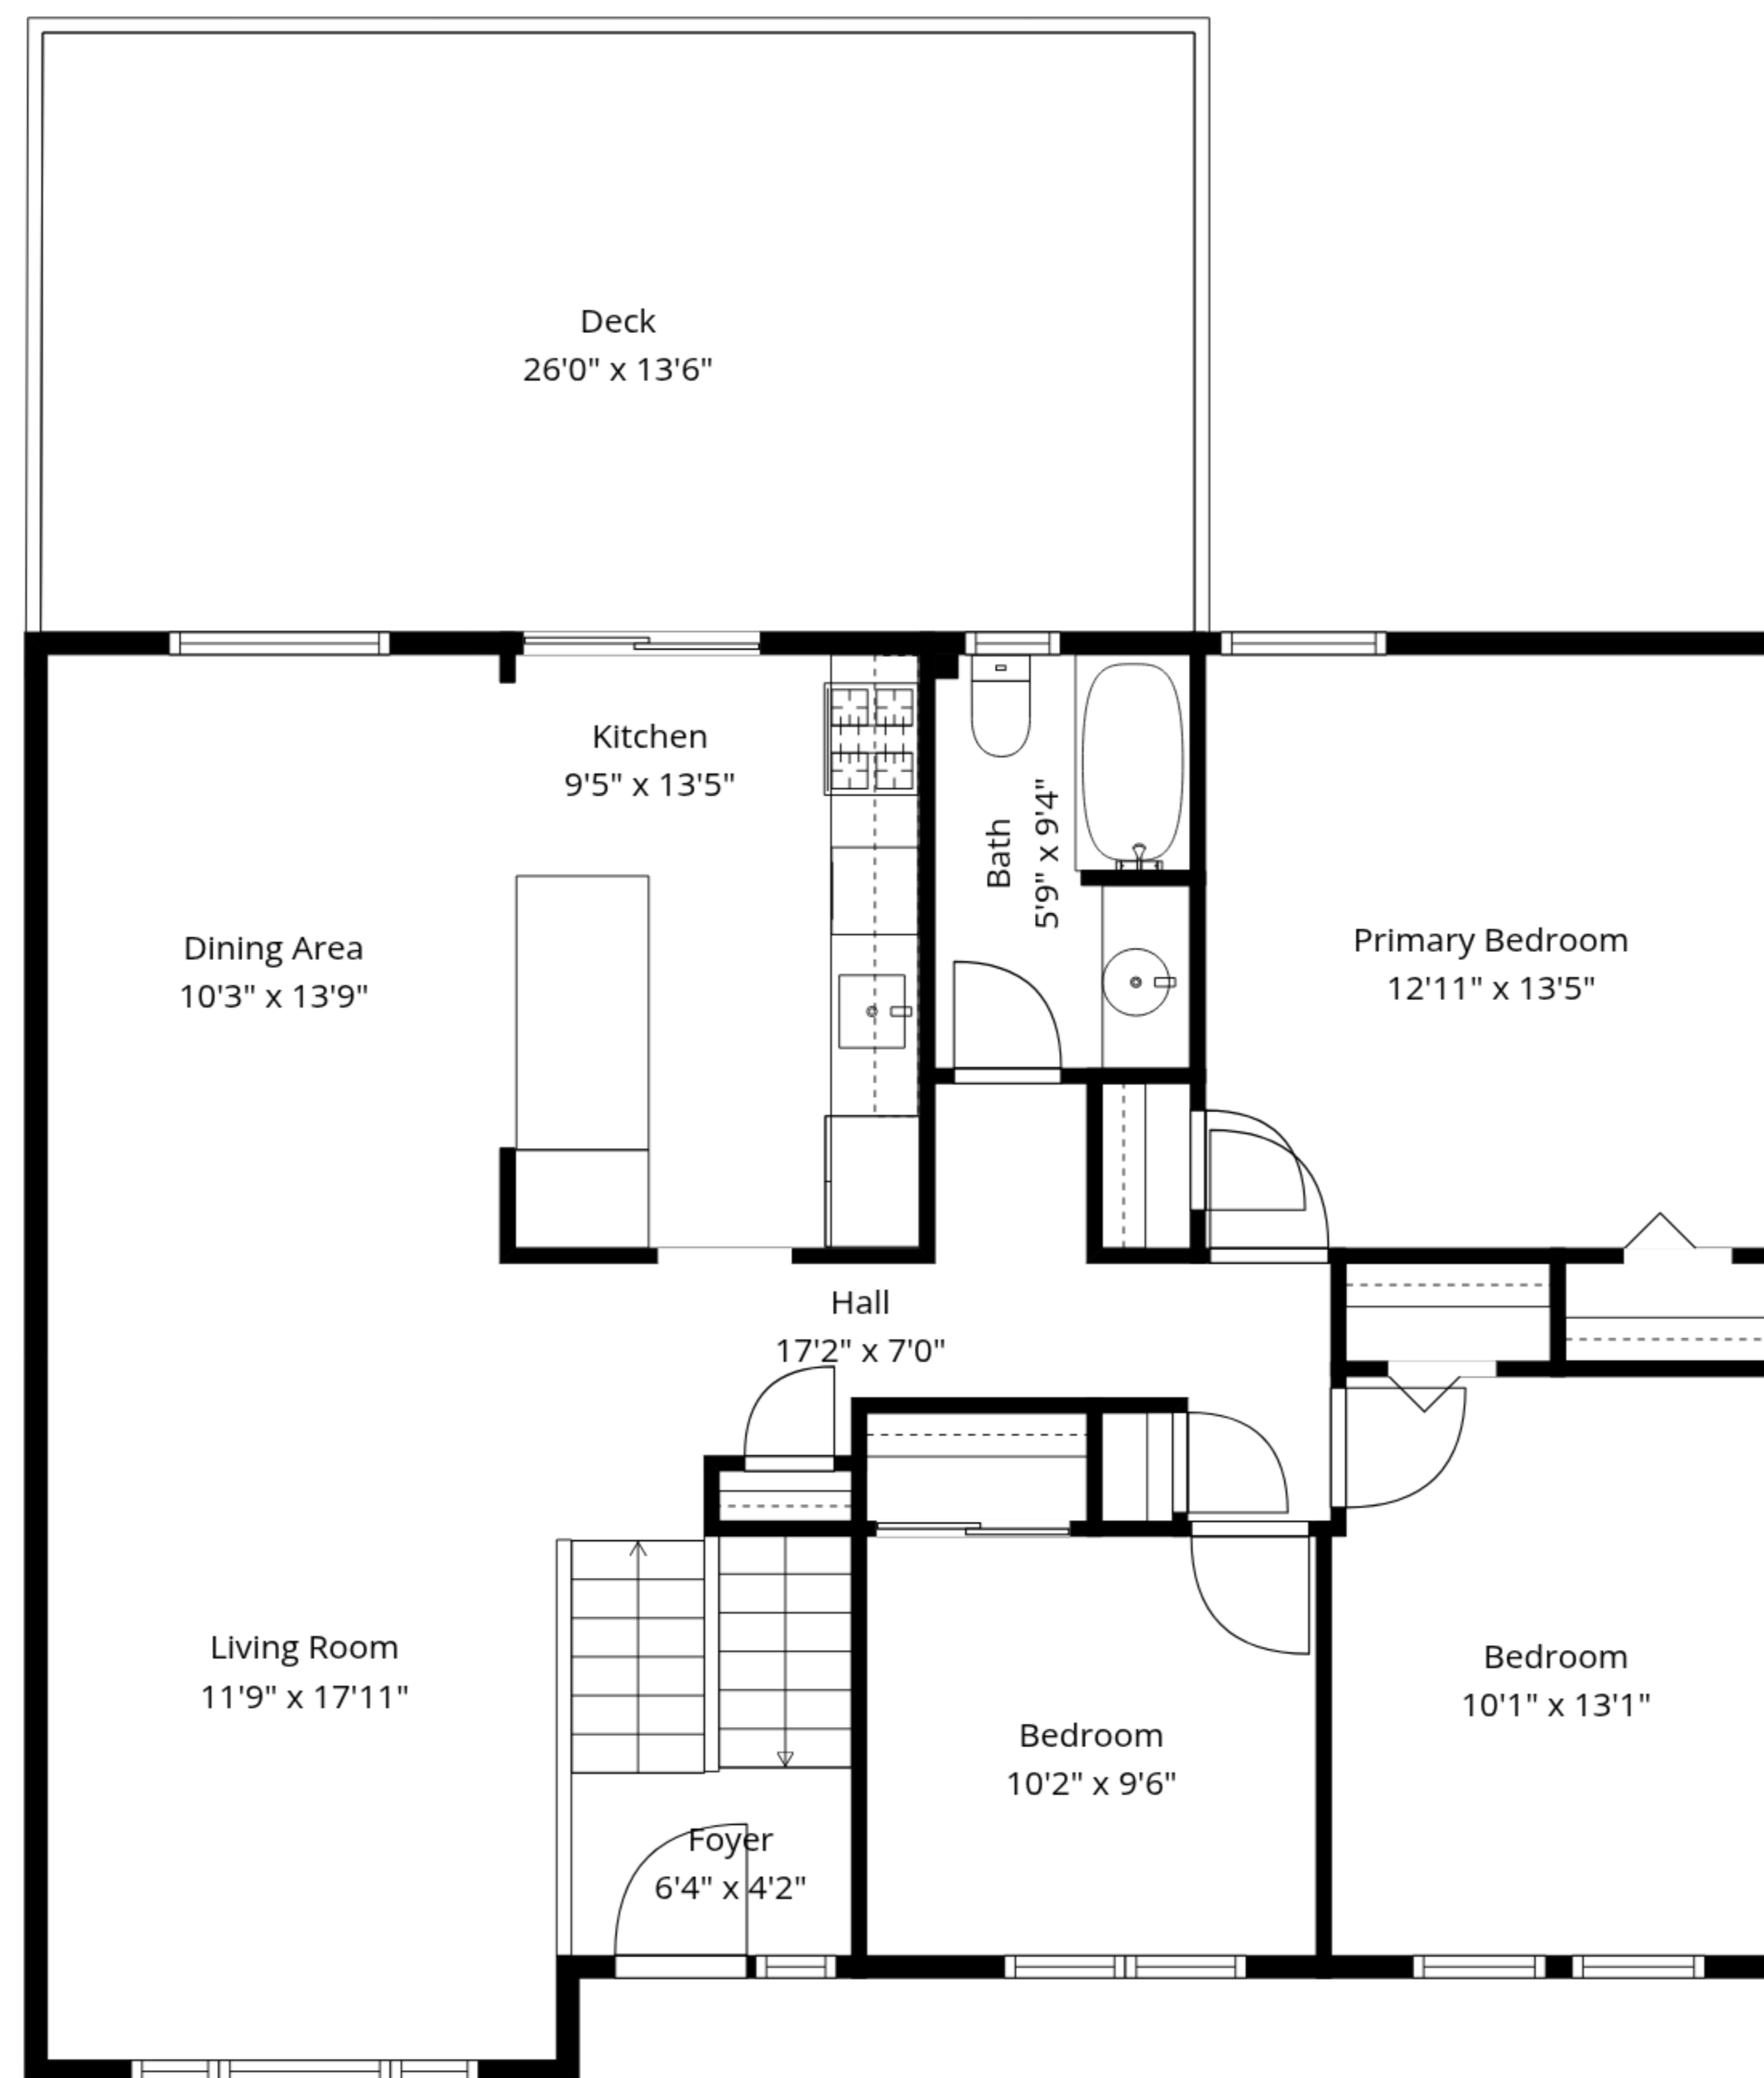

TOTAL: 1824 sq. ft

1st floor: 649 sq. ft, 2nd floor: 1175 sq. ft

EXCLUDED AREAS: GARAGE: 401 sq. ft, UTILITY: 106 sq. ft, DECK: 353 sq. ft,
WALLS: 163 sq. ft

Measurements Are Approximate - Deemed Highly Reliable But Not Guaranteed

2nd Floor

1st Floor

TOTAL: 1824 sq. ft
 1st floor: 649 sq. ft, 2nd floor: 1175 sq. ft
 EXCLUDED AREAS: GARAGE: 401 sq. ft, UTILITY: 106 sq. ft, DECK: 353 sq. ft,
 WALLS: 163 sq. ft