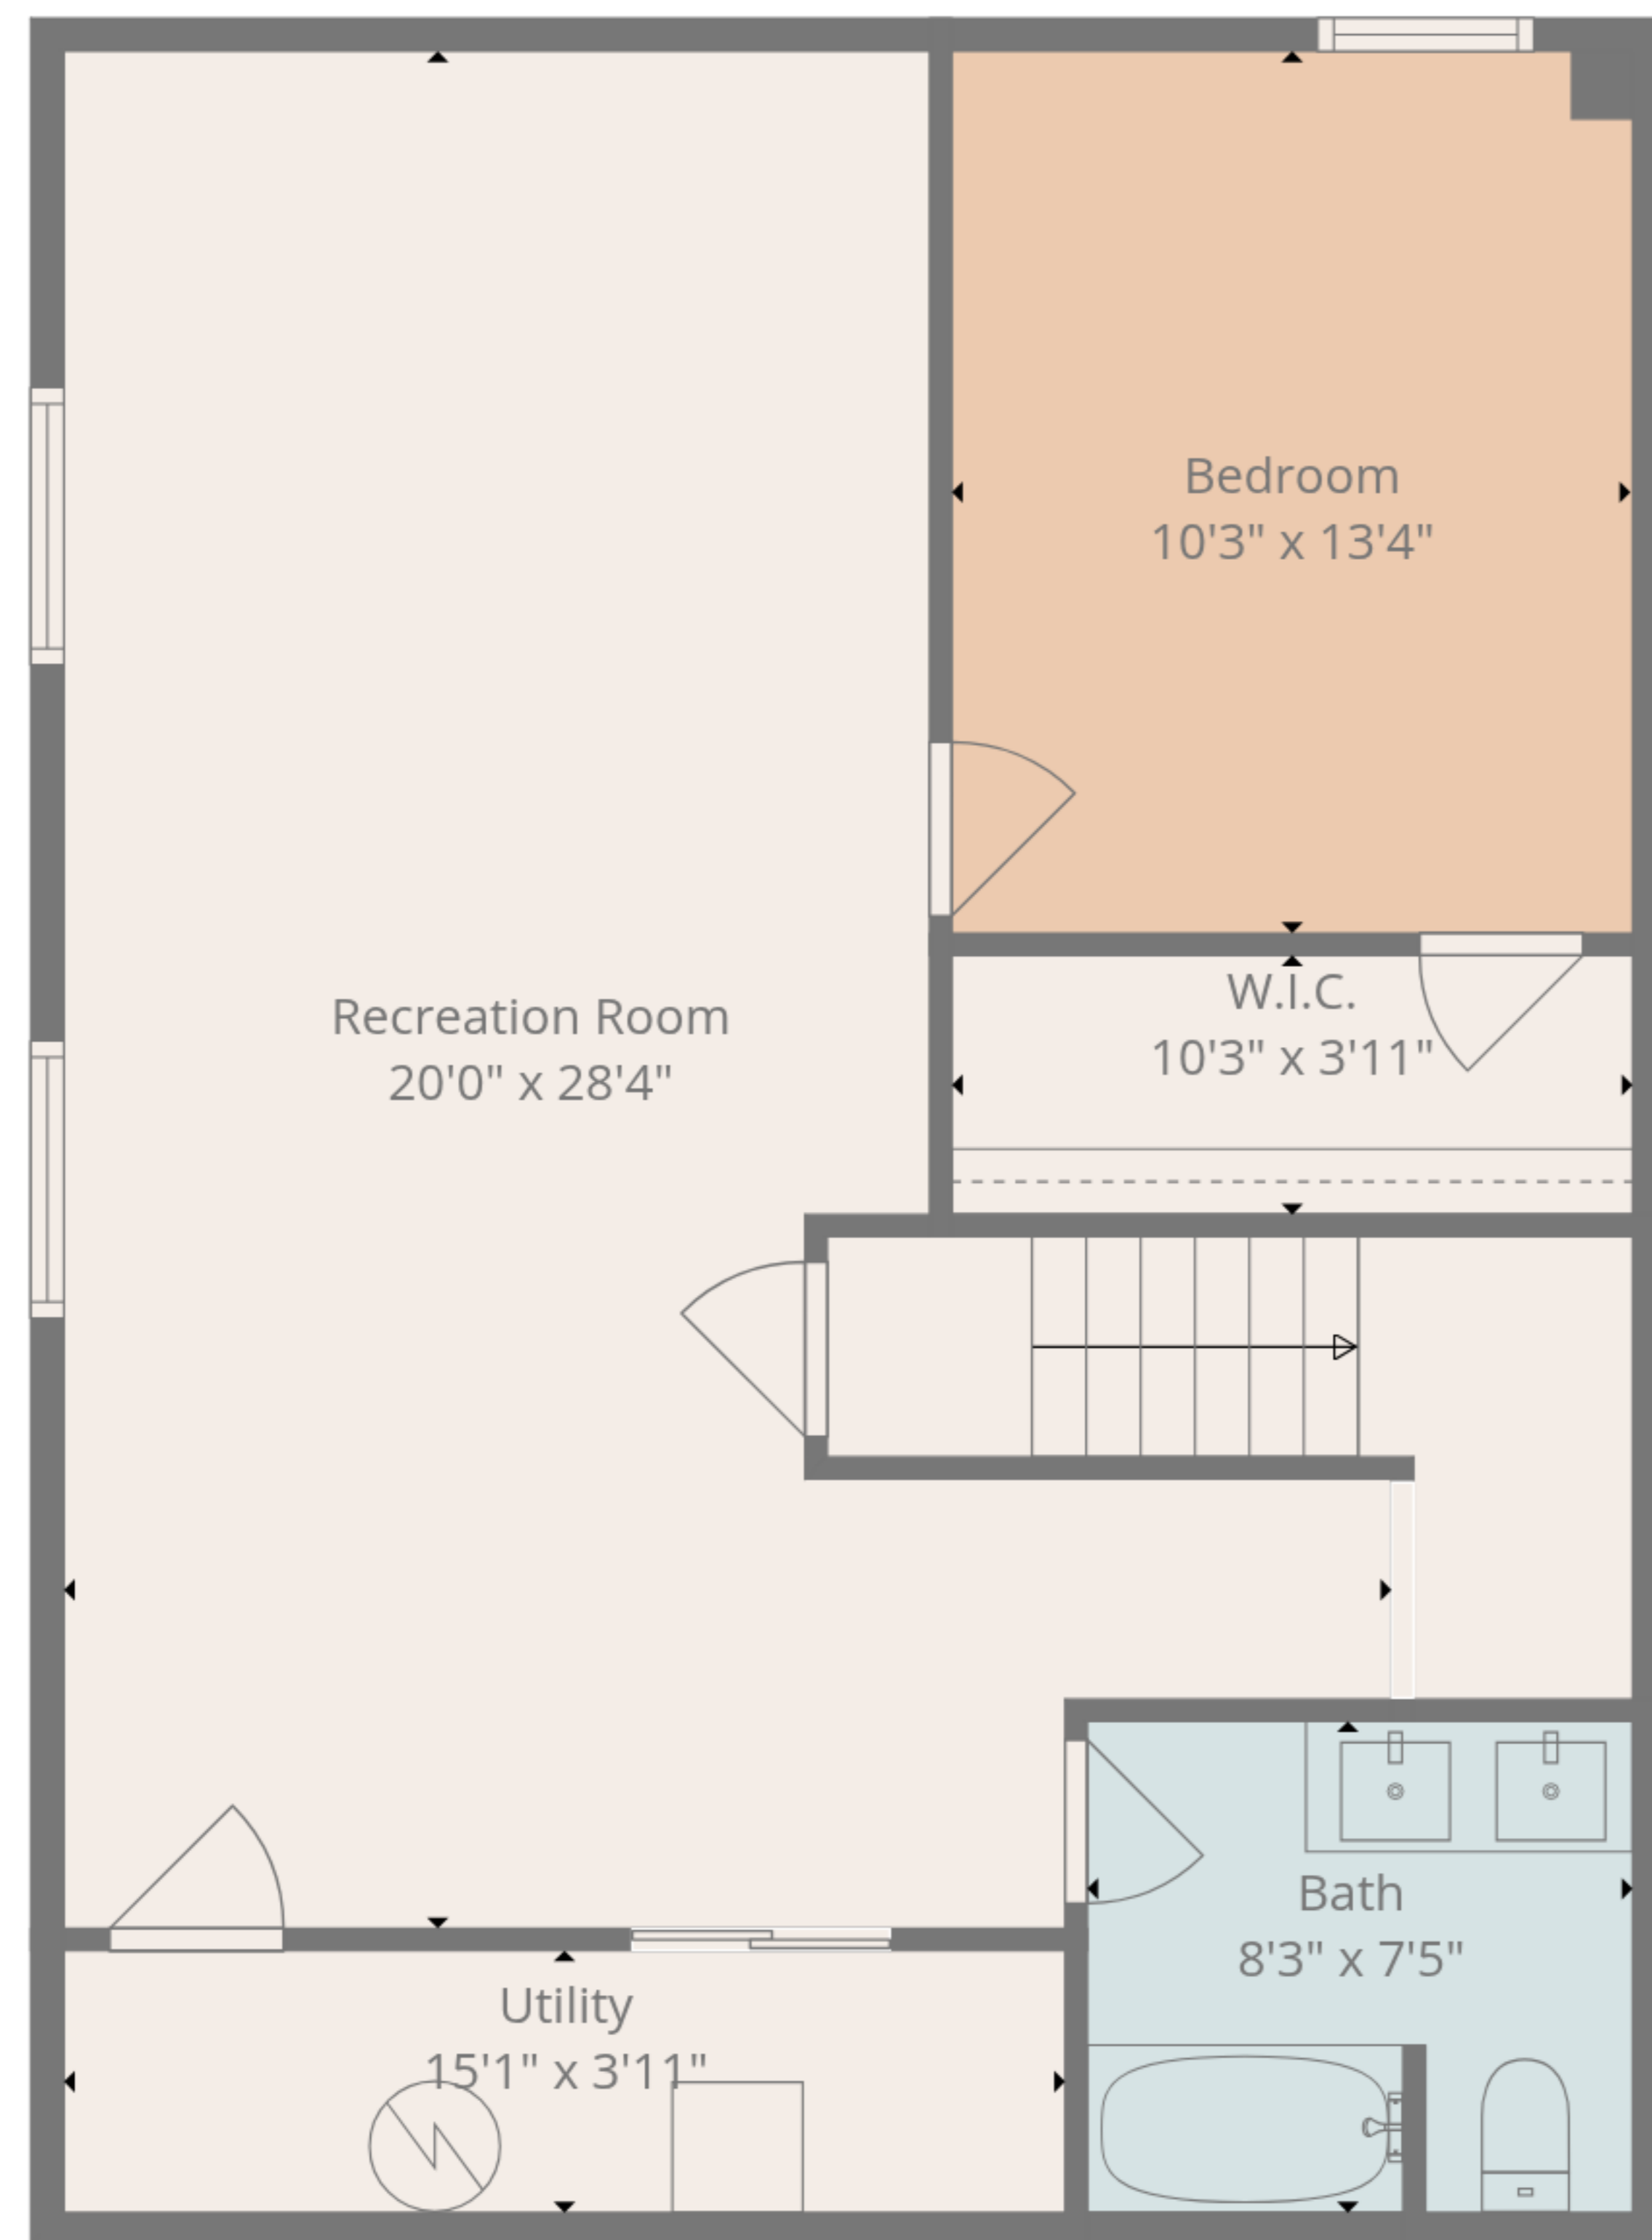

**TOTAL: 3105 sq. ft**

Basement: 713 sq. ft, 1st floor: 2392 sq. ft

EXCLUDED AREAS: UTILITY: 60 sq. ft, PORCH: 118 sq. ft, PATIO: 438 sq. ft,  
WALLS: 184 sq. ft

**TOTAL: 3105 sq. ft**

Basement: 713 sq. ft, 1st floor: 2392 sq. ft

EXCLUDED AREAS: UTILITY: 60 sq. ft, PORCH: 118 sq. ft, PATIO: 438 sq. ft,  
WALLS: 184 sq. ft

Basement

1st Floor

**TOTAL: 3105 sq. ft**

Basement: 713 sq. ft, 1st floor: 2392 sq. ft

EXCLUDED AREAS: UTILITY: 60 sq. ft, PORCH: 118 sq. ft, PATIO: 438 sq. ft,  
WALLS: 184 sq. ft