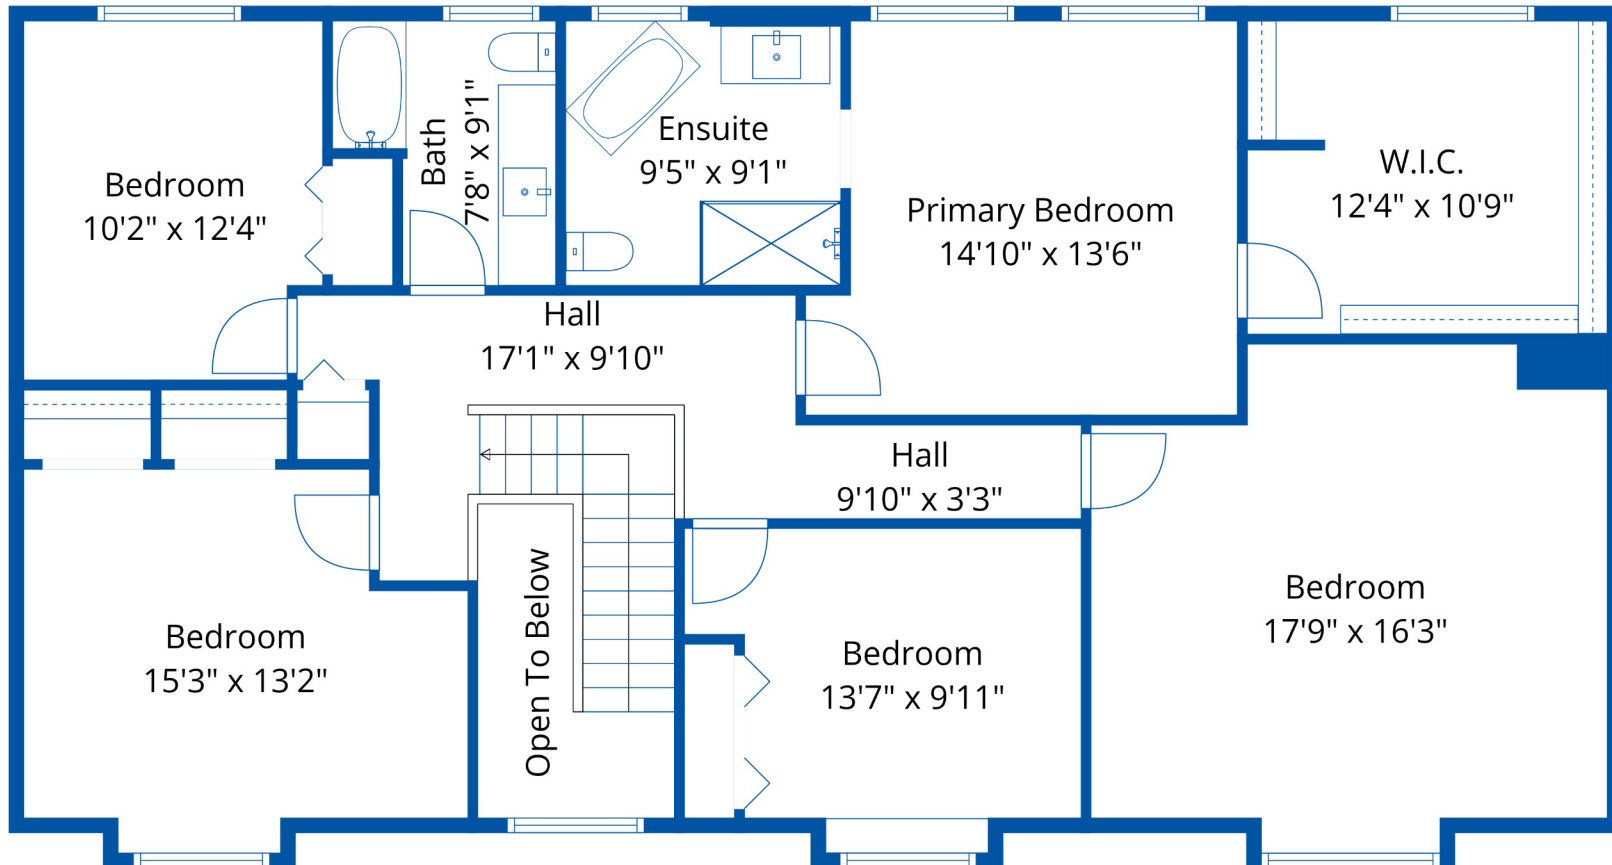

42302 Knox Ave

Sheldon Klassen
604-615-8010
sheldon@sheldonklassen.ca

Estimated Areas:

Main Floor: 1524 sq. ft
Above Main: 1543 sq. ft
Total: 3067 Sq. Ft

42302 Knox Ave

Sheldon Klassen
604-615-8010

sheldon@sheldonklassen.ca

Estimated Areas:

Main Floor: 1524 sq. ft
Above Main: 1543 sq. ft
Total: 3067 Sq. Ft

42302 Knox Ave

Sheldon Klassen

604-615-8010

sheldon@sheldonklassen.ca

Estimated Areas:

Main Floor: 1524 sq. ft

Above Main: 1543 sq. ft

Total: 3067 Sq. Ft