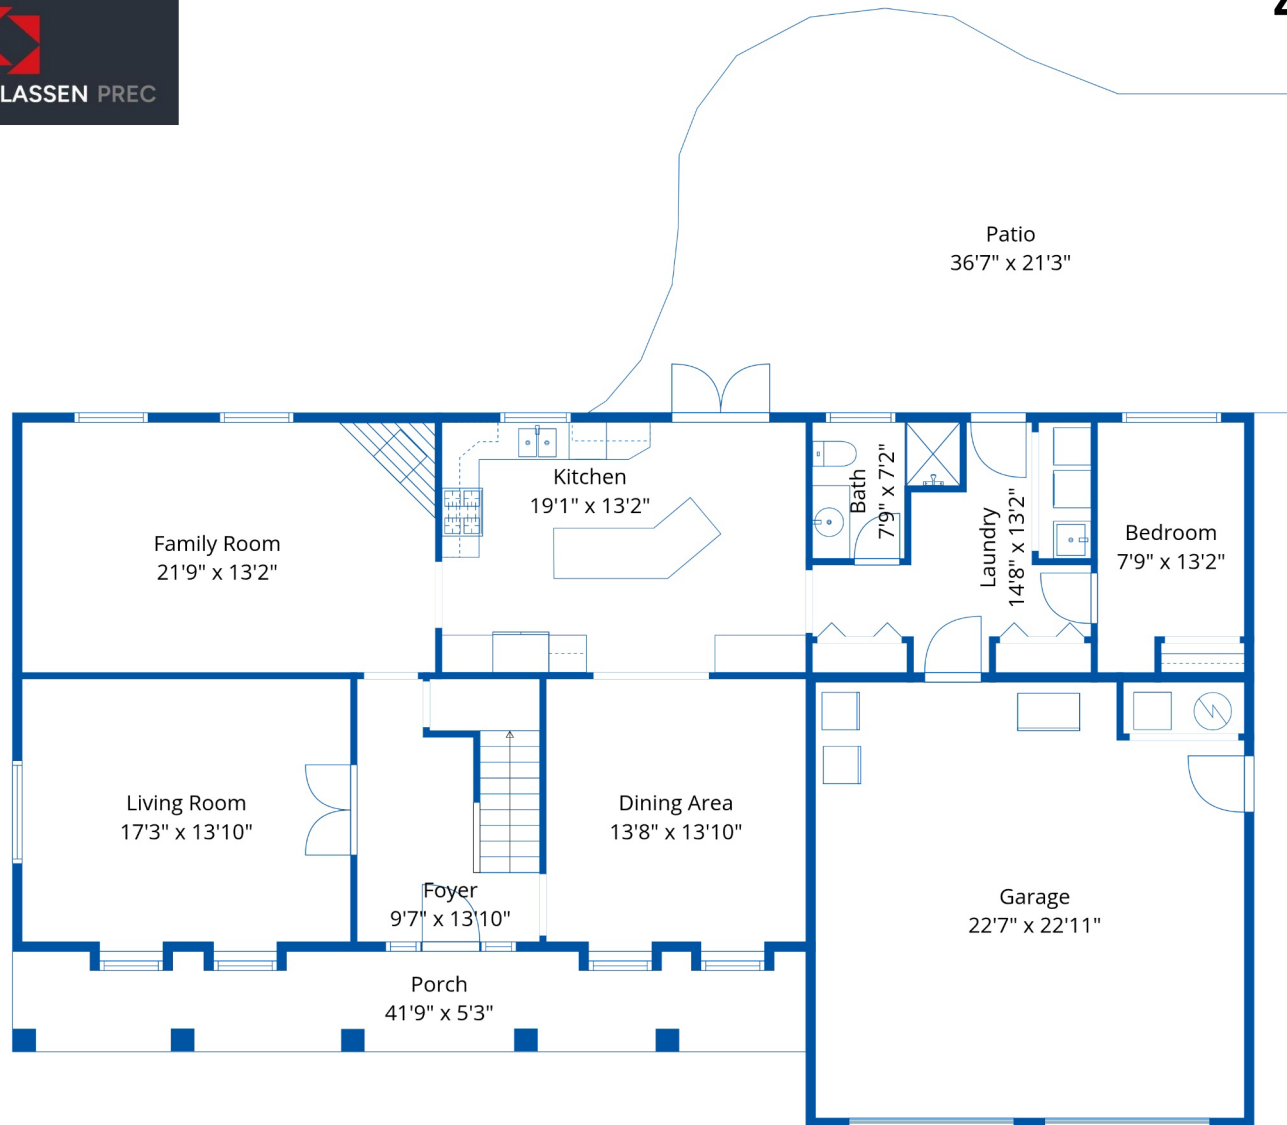

42302 Knox Ave

Sheldon Klassen
604-615-8010
sheldon@sheldonklassen.ca

Estimated Areas:

Main Floor: 1524 sq. ft
Above Main: 1543 sq. ft
Total: 3067 Sq. Ft

42302 Knox Ave

Sheldon Klassen
604-615-8010

sheldon@sheldonklassen.ca

Estimated Areas:

Main Floor: 1524 sq. ft
Above Main: 1543 sq. ft
Total: 3067 Sq. Ft

42302 Knox Ave

Sheldon Klassen

604-615-8010

sheldon@sheldonklassen.ca

Estimated Areas:

Main Floor: 1524 sq. ft

Above Main: 1543 sq. ft

Total: 3067 Sq. Ft