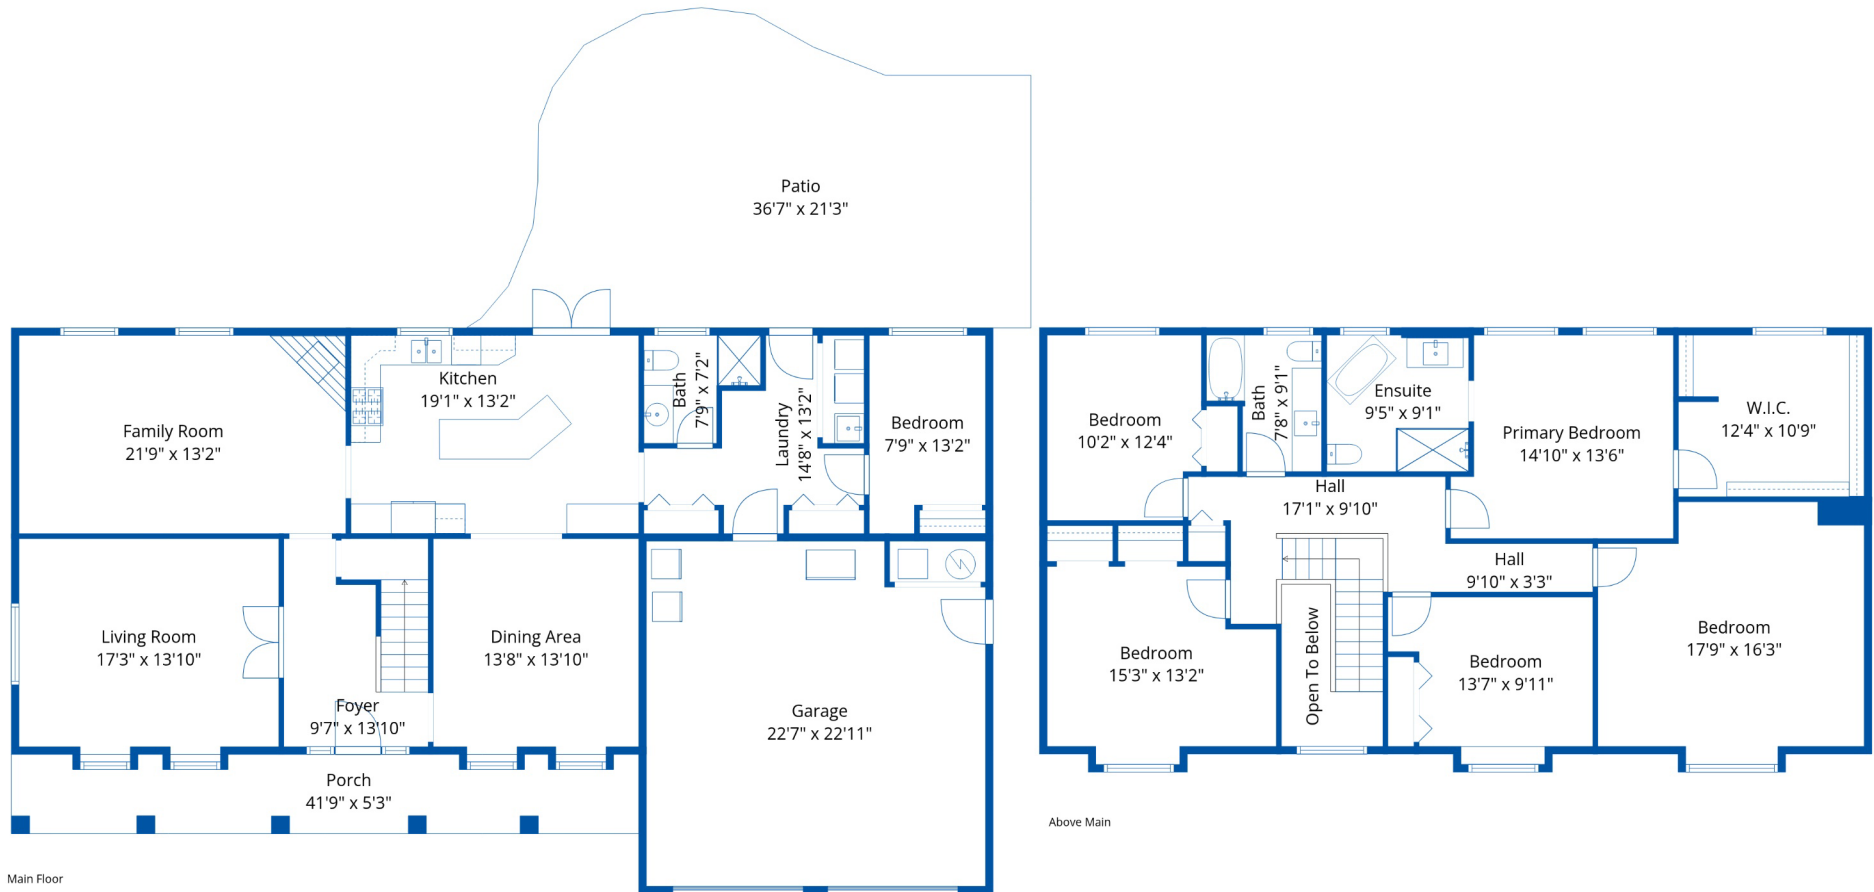

Estimated Areas:

Main Floor: 1524 sq. ft
Above Main: 1543 sq. ft
Total: 3067 Sq. Ft

42302 Knox Ave

Sheldon Klassen

604-615-8010

sheldon@sheldonklassen.ca

Estimated Areas:

Main Floor: 1524 sq. ft

Above Main: 1543 sq. ft

Total: 3067 Sq. Ft