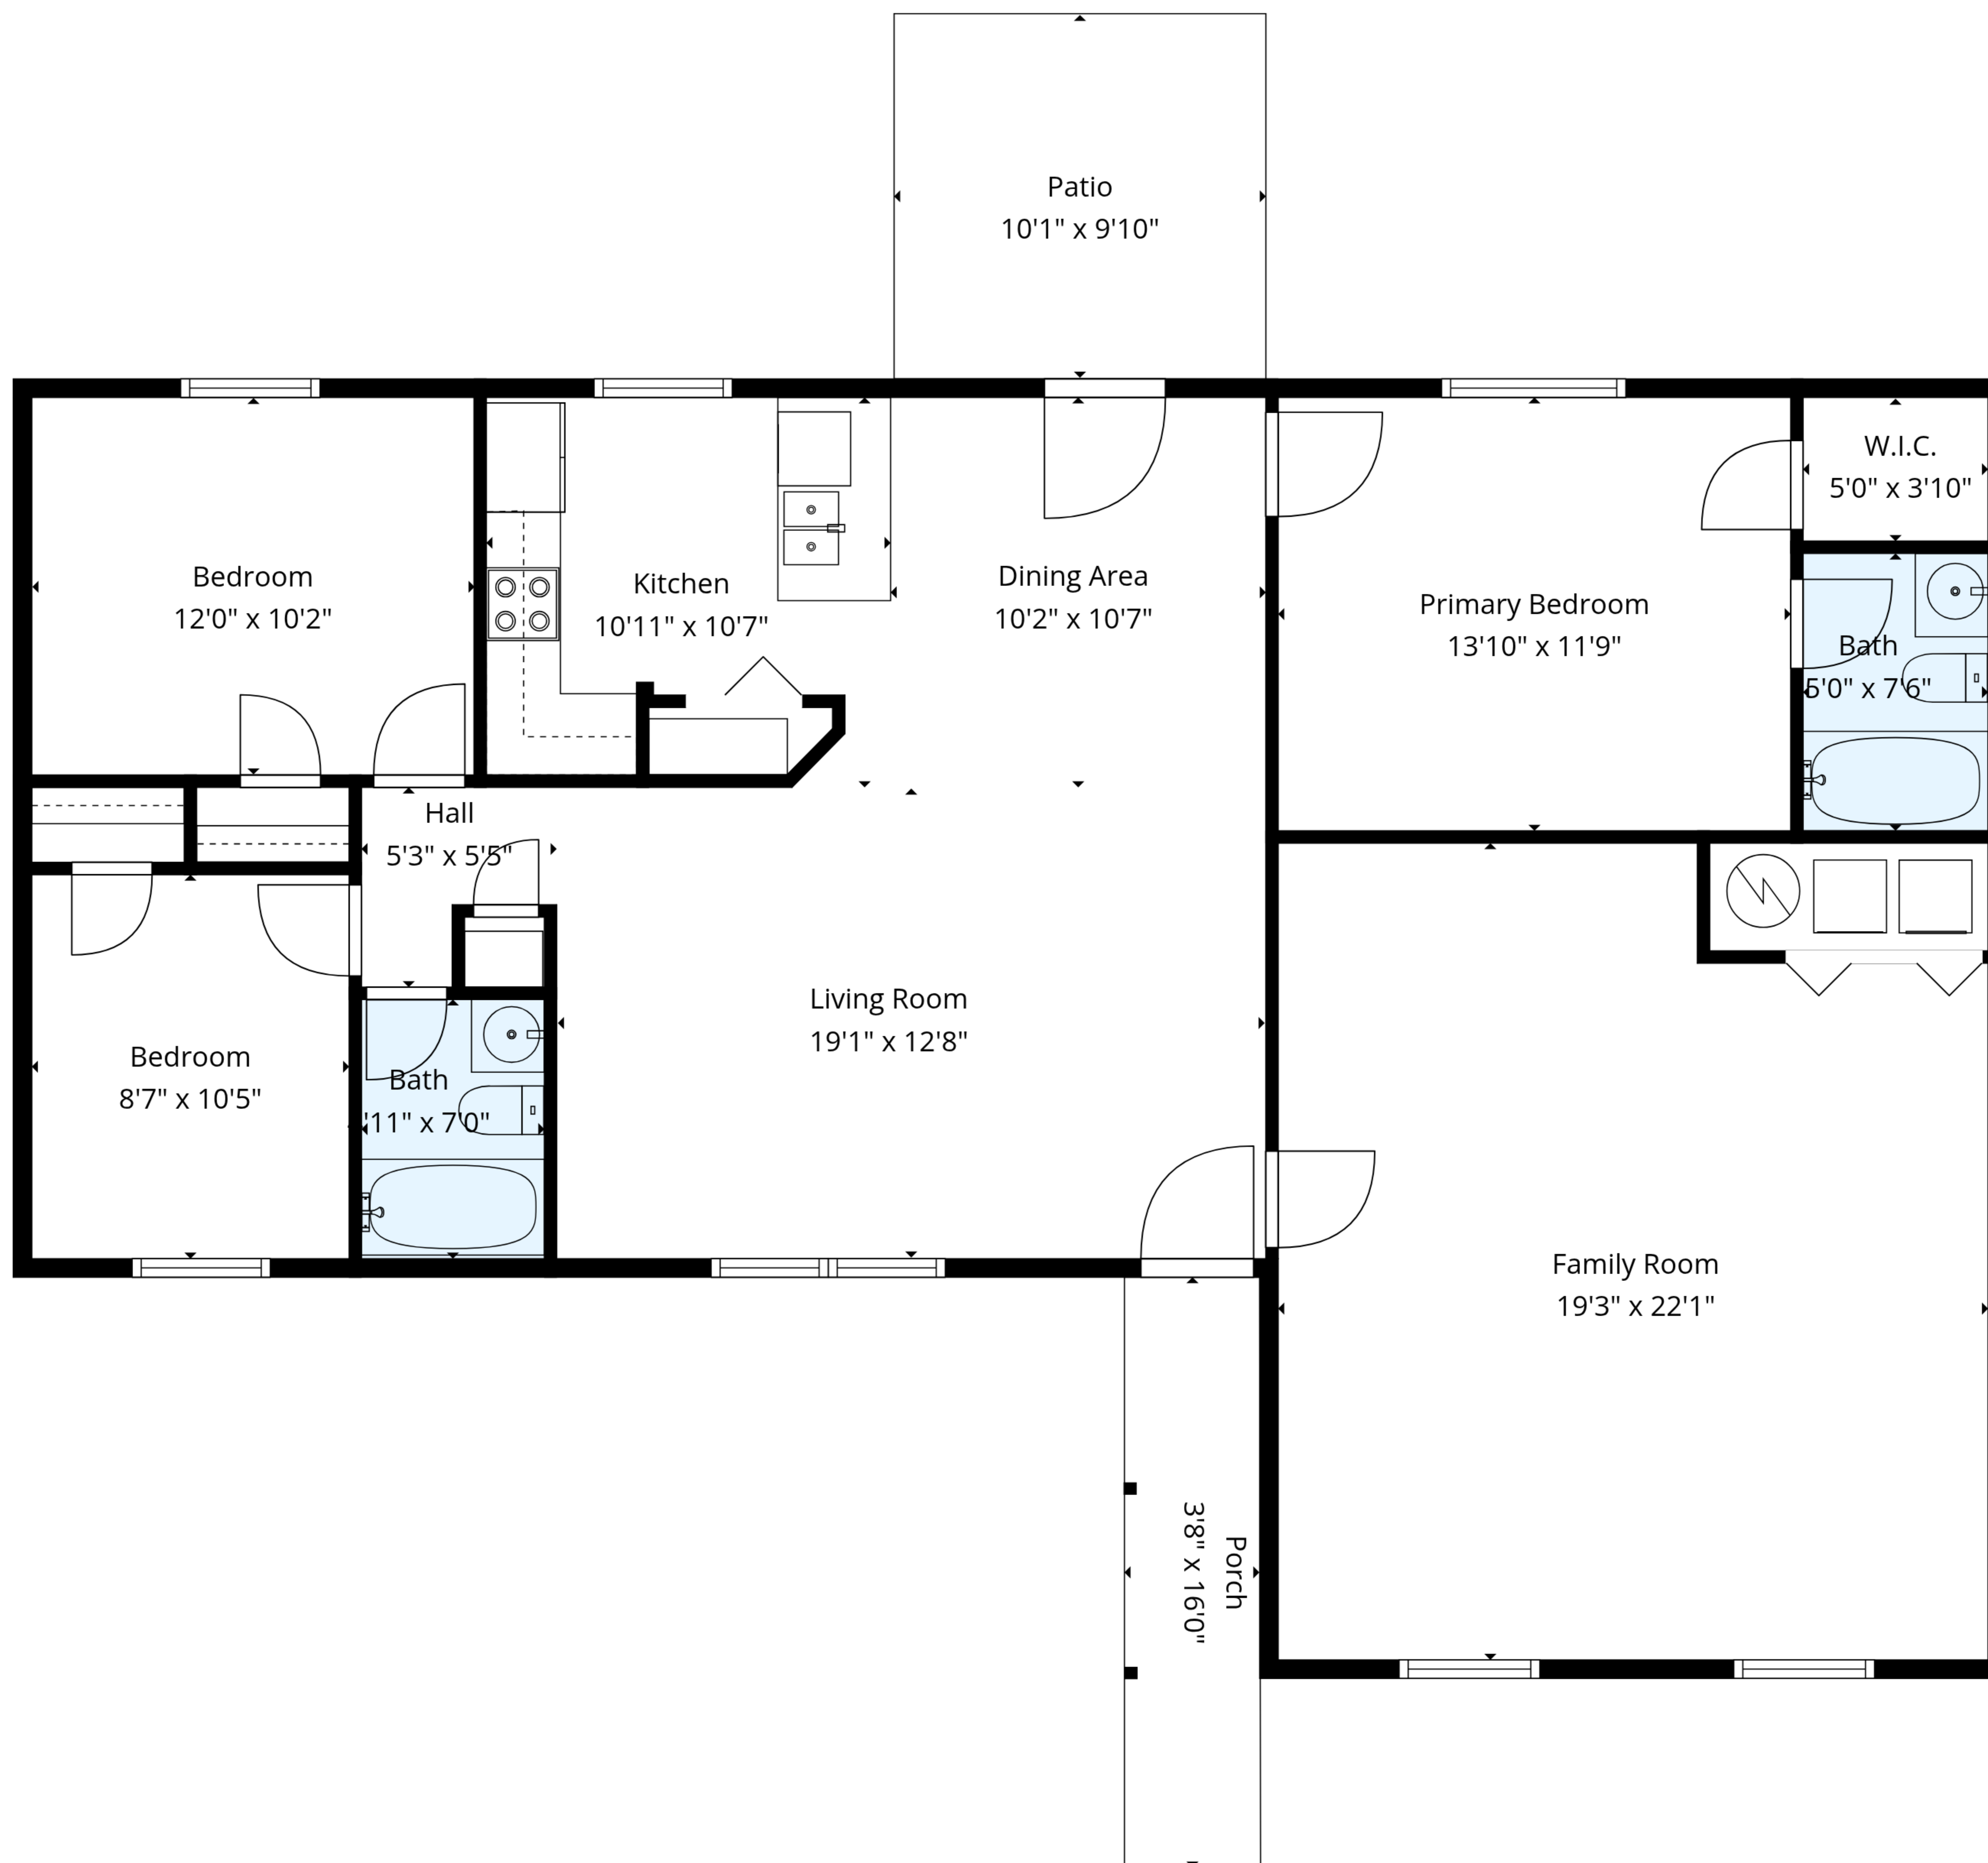

TOTAL: 1443 sq. ft
 1st floor: 1443 sq. ft
 EXCLUDED AREAS: PORCH: 59 sq. ft, PATIO: 99 sq. ft, WALLS: 88 sq. ft

TOTAL: 1443 sq. ft
 1st floor: 1443 sq. ft
 EXCLUDED AREAS: PORCH: 59 sq. ft, PATIO: 99 sq. ft, WALLS: 88 sq. ft