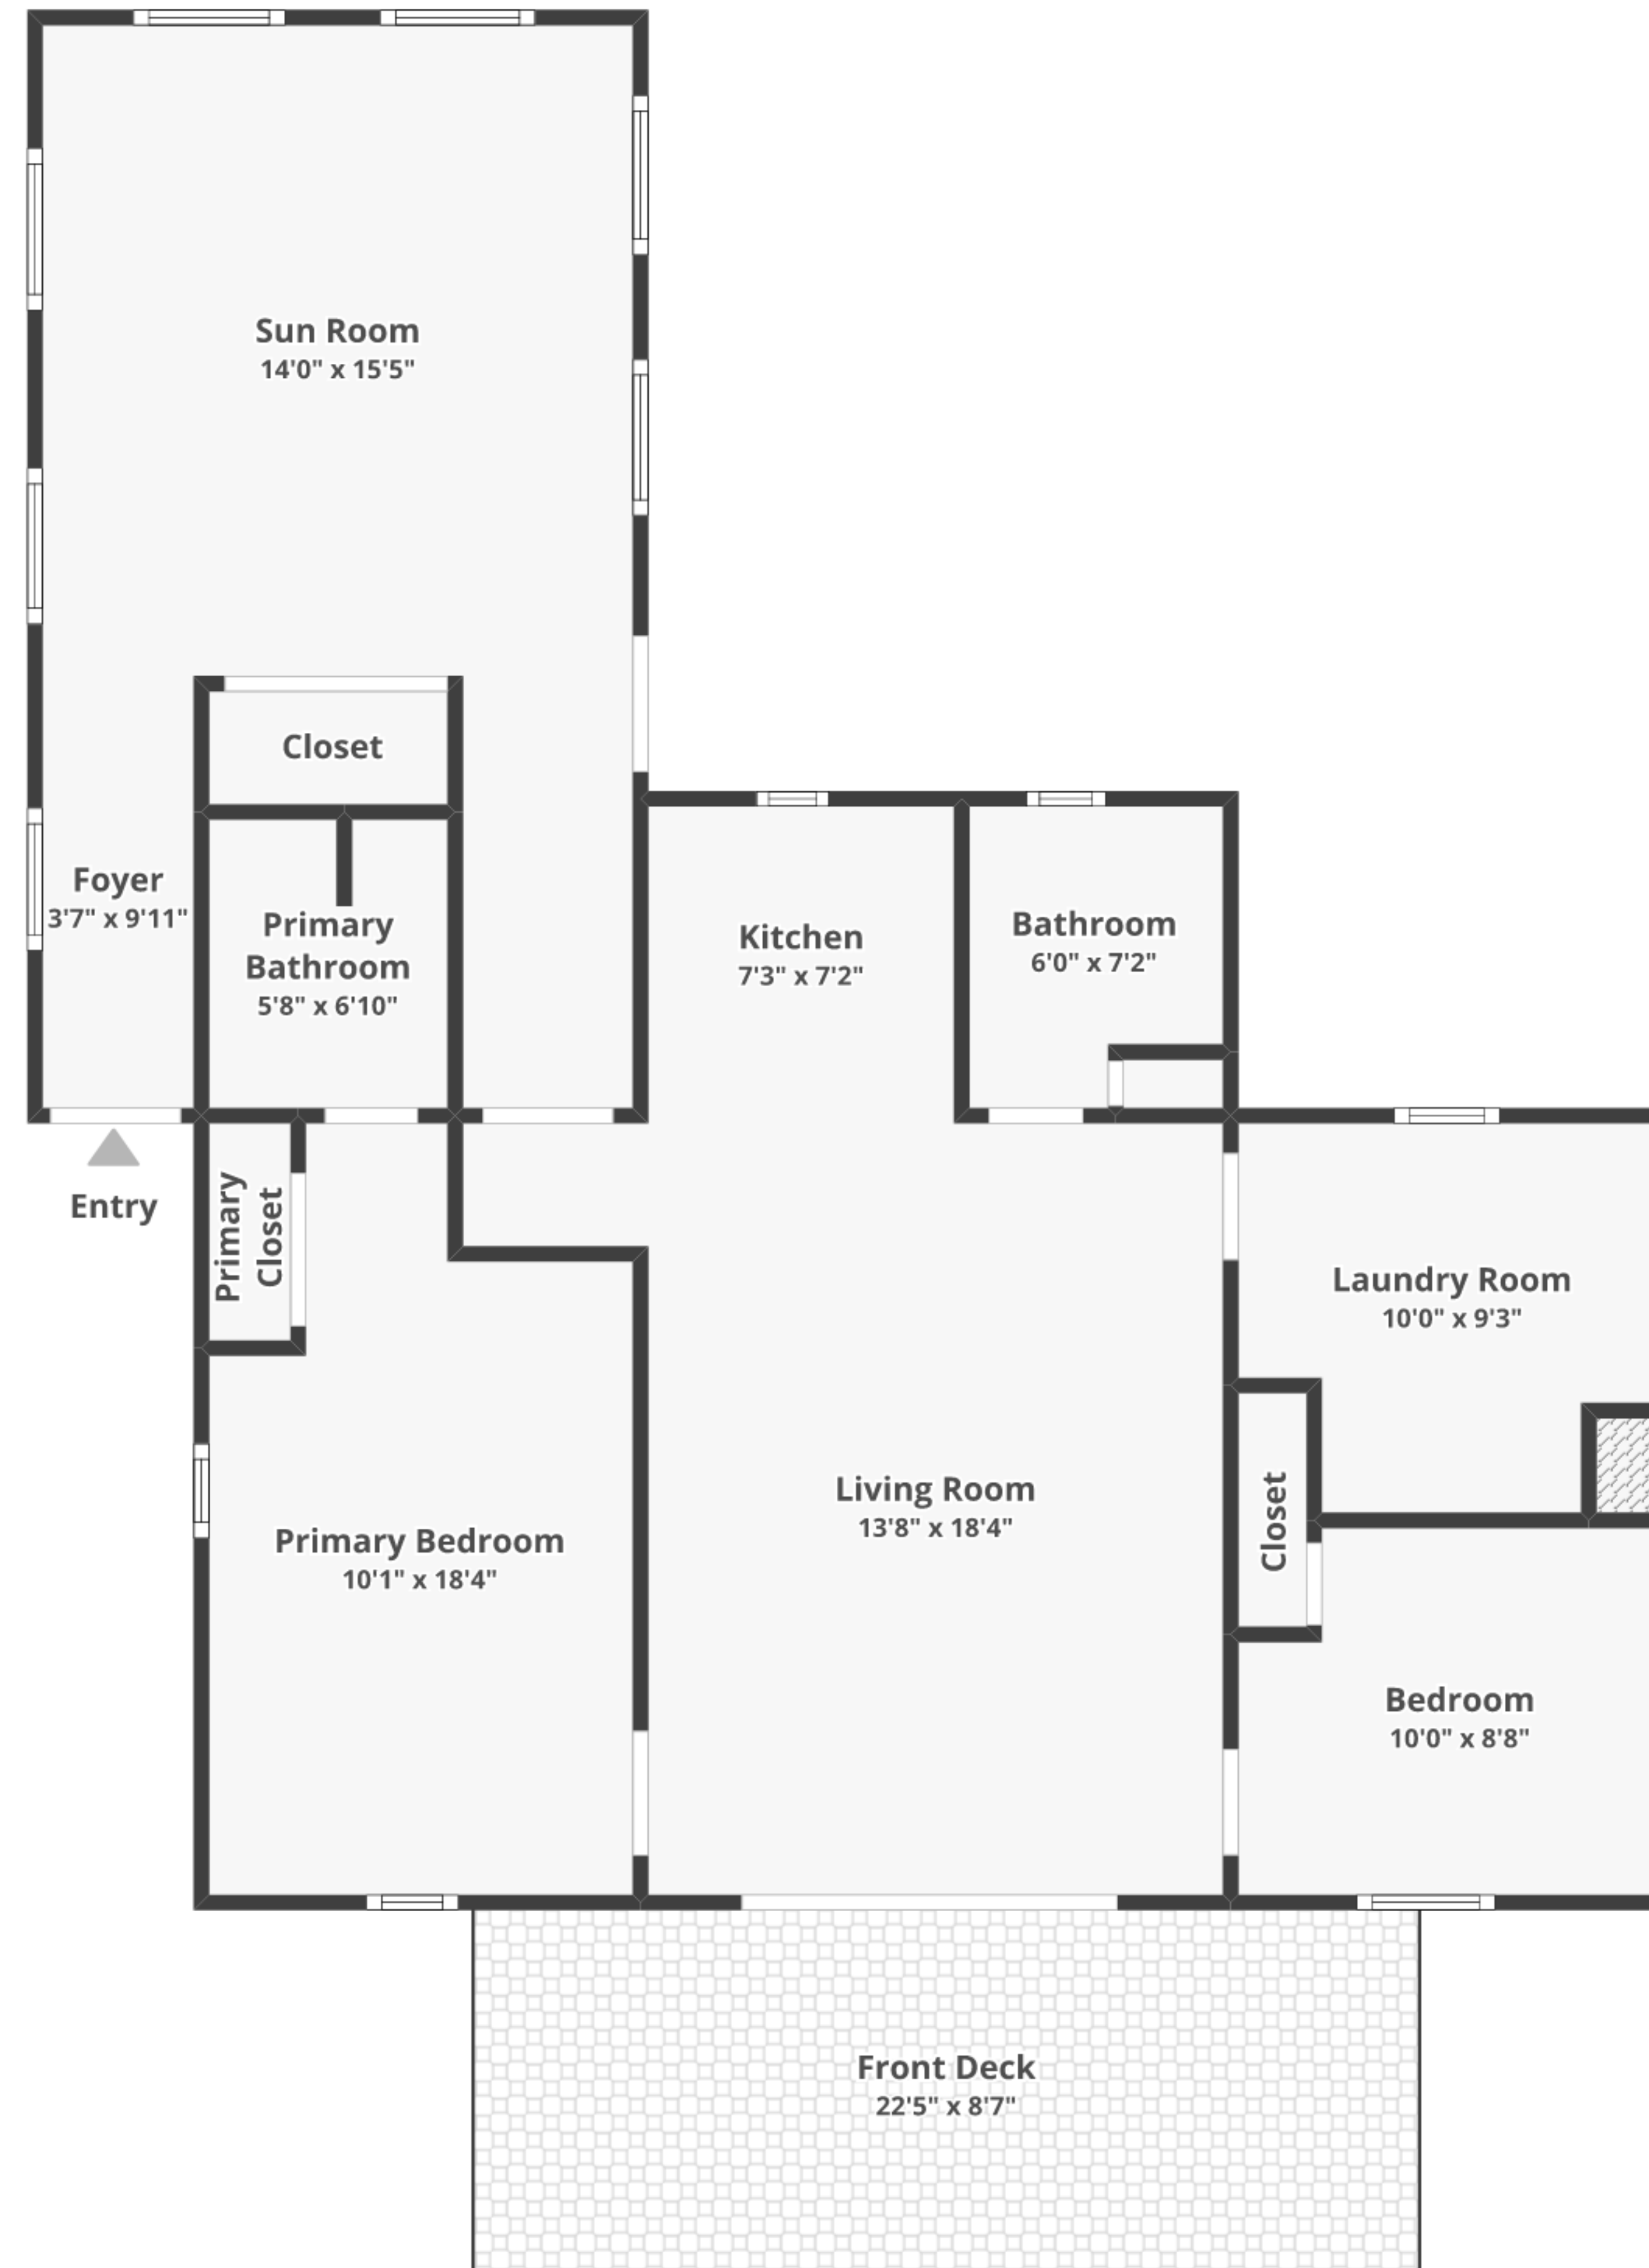

10 Bartlett Rd, Wellfleet, MA 02667

Total finished area: ~1,045.34 sq. ft.

Total unfinished area: ~3.3 sq. ft.

Floor 1

Finished area: ~1,045.34 sq. ft.

Unfinished area: ~3.3 sq. ft.