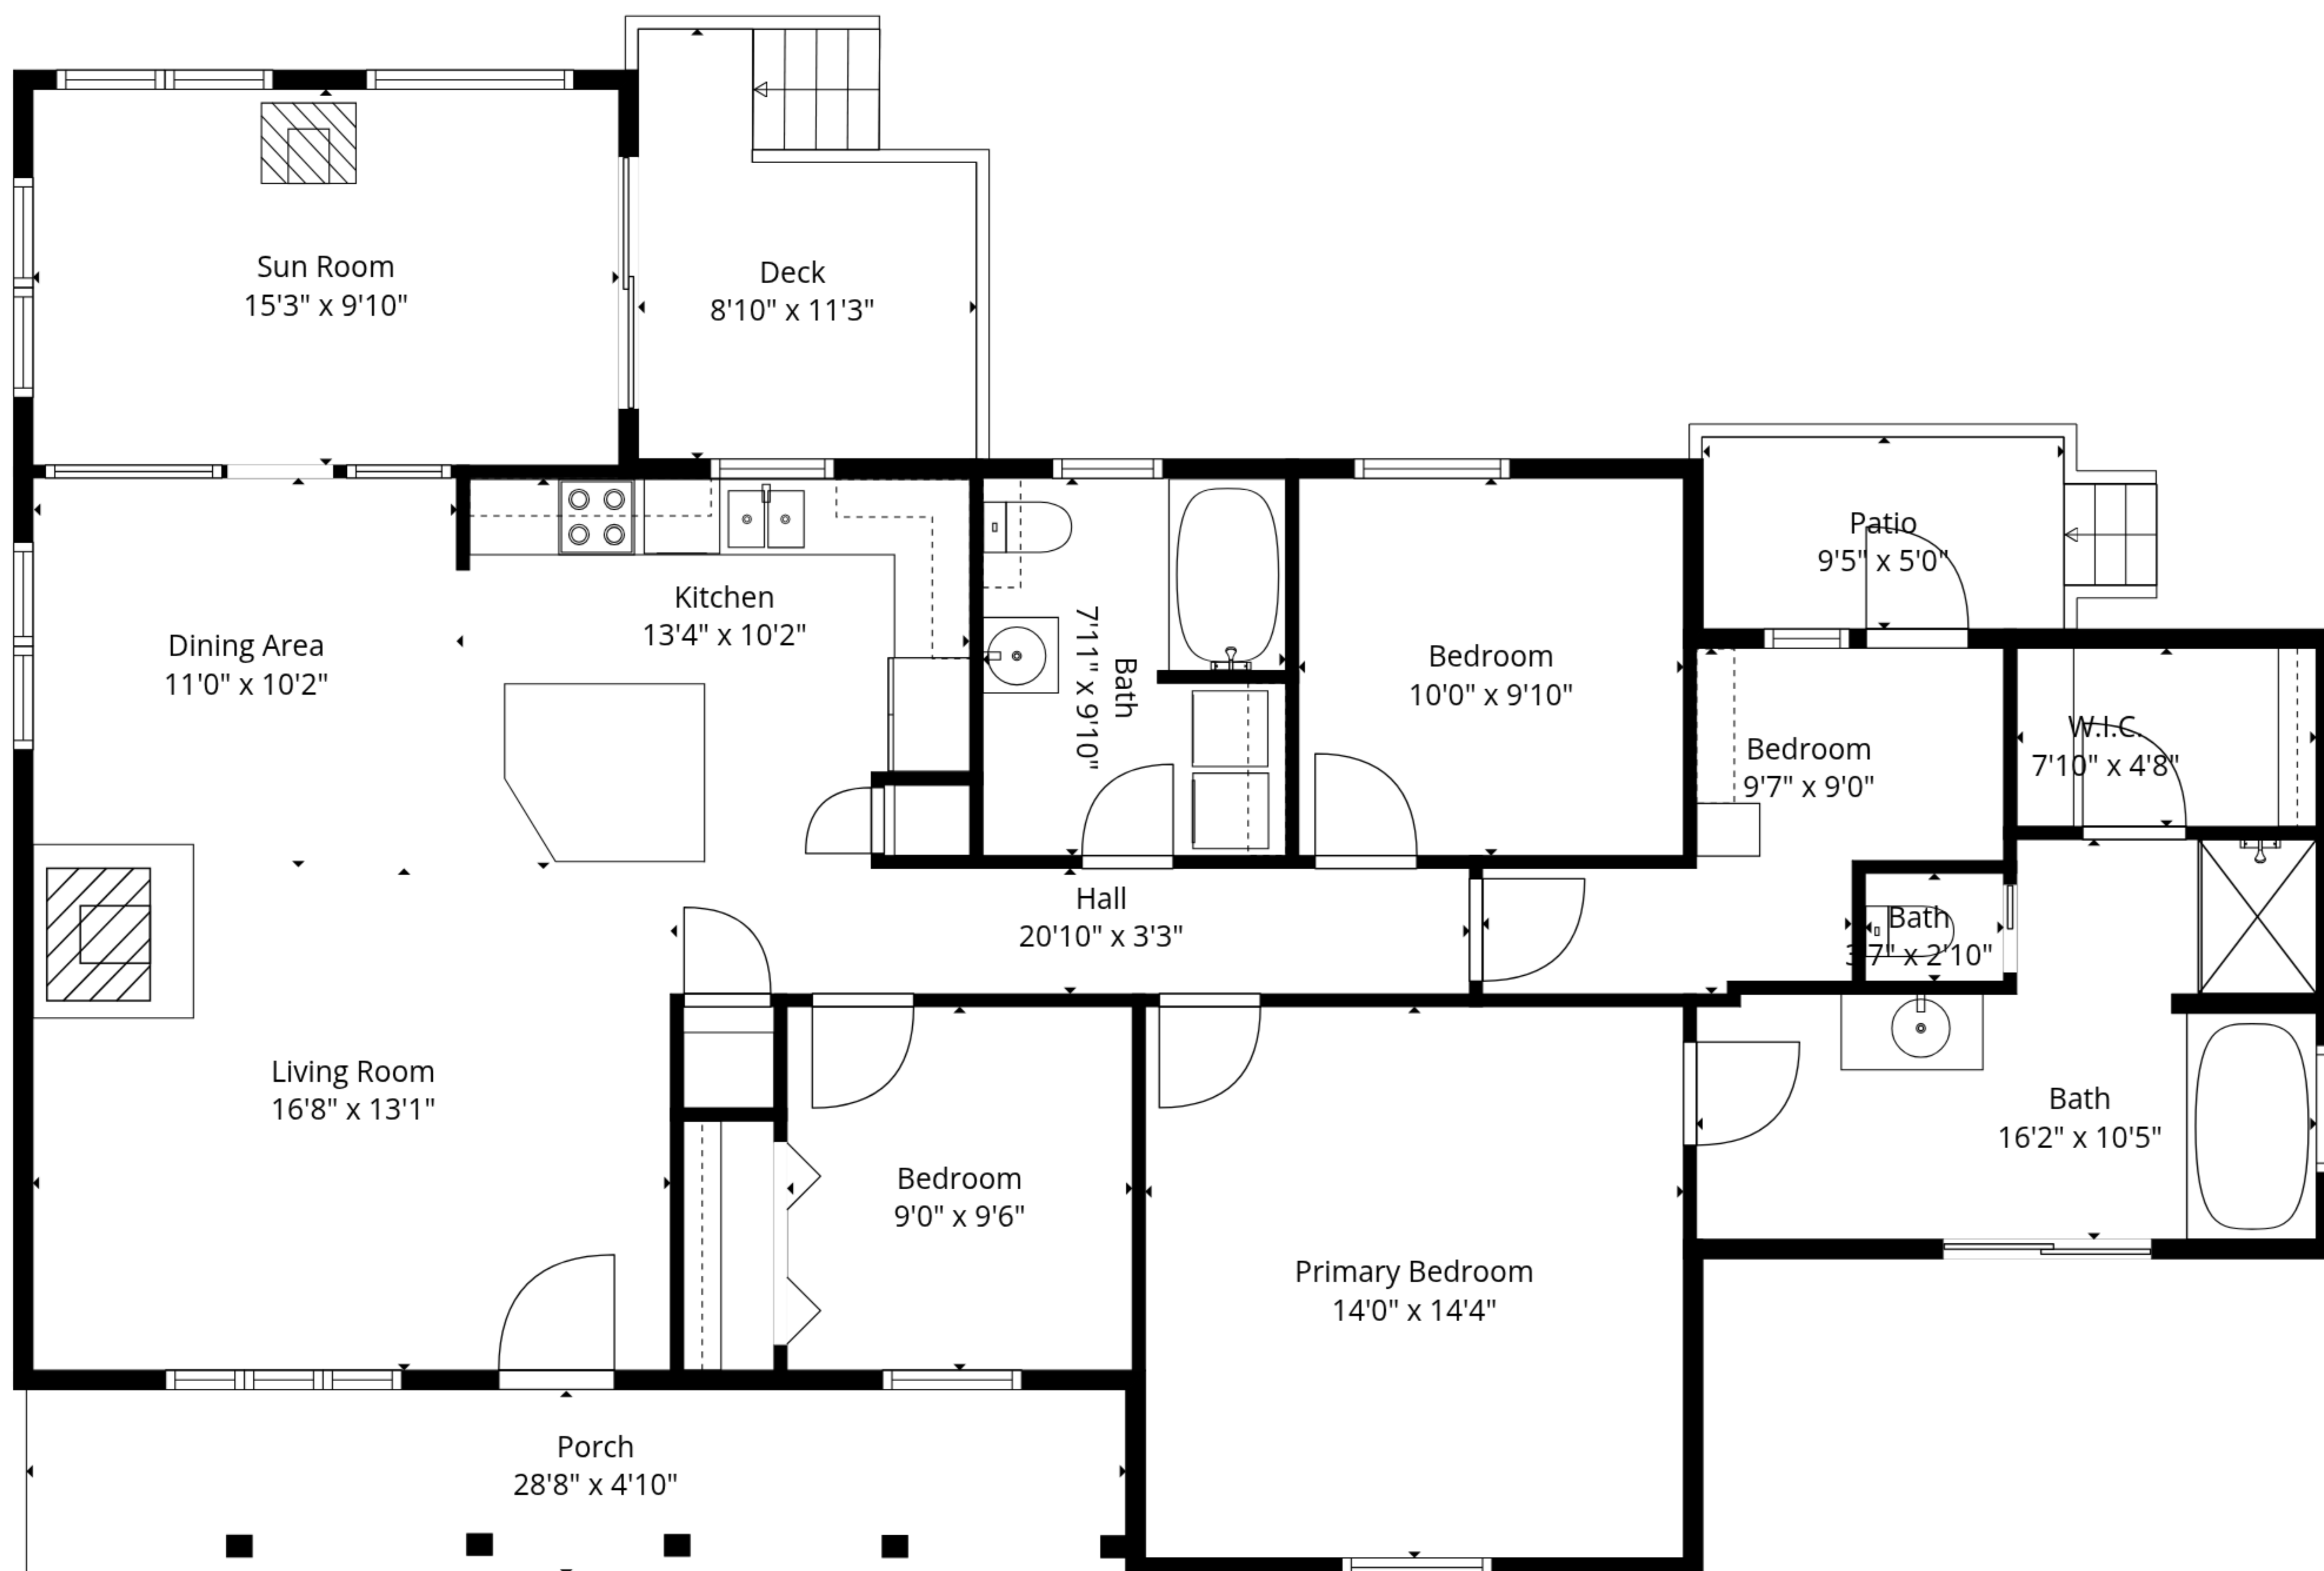

TOTAL: 1778 sq. ft
 1st floor: 1778 sq. ft
 EXCLUDED AREAS: STORAGE: 85 sq. ft, PORCH: 140 sq. ft, PATIO: 134 sq. ft,
 DECK: 79 sq. ft, WALLS: 155 sq. ft

TOTAL: 1778 sq. ft
 1st floor: 1778 sq. ft
 EXCLUDED AREAS: STORAGE: 85 sq. ft, PORCH: 140 sq. ft, PATIO: 134 sq. ft,
 DECK: 79 sq. ft, WALLS: 155 sq. ft

Floor Plan Created By Cubicasa App. Measurements Deemed Highly Reliable But Not Guaranteed.