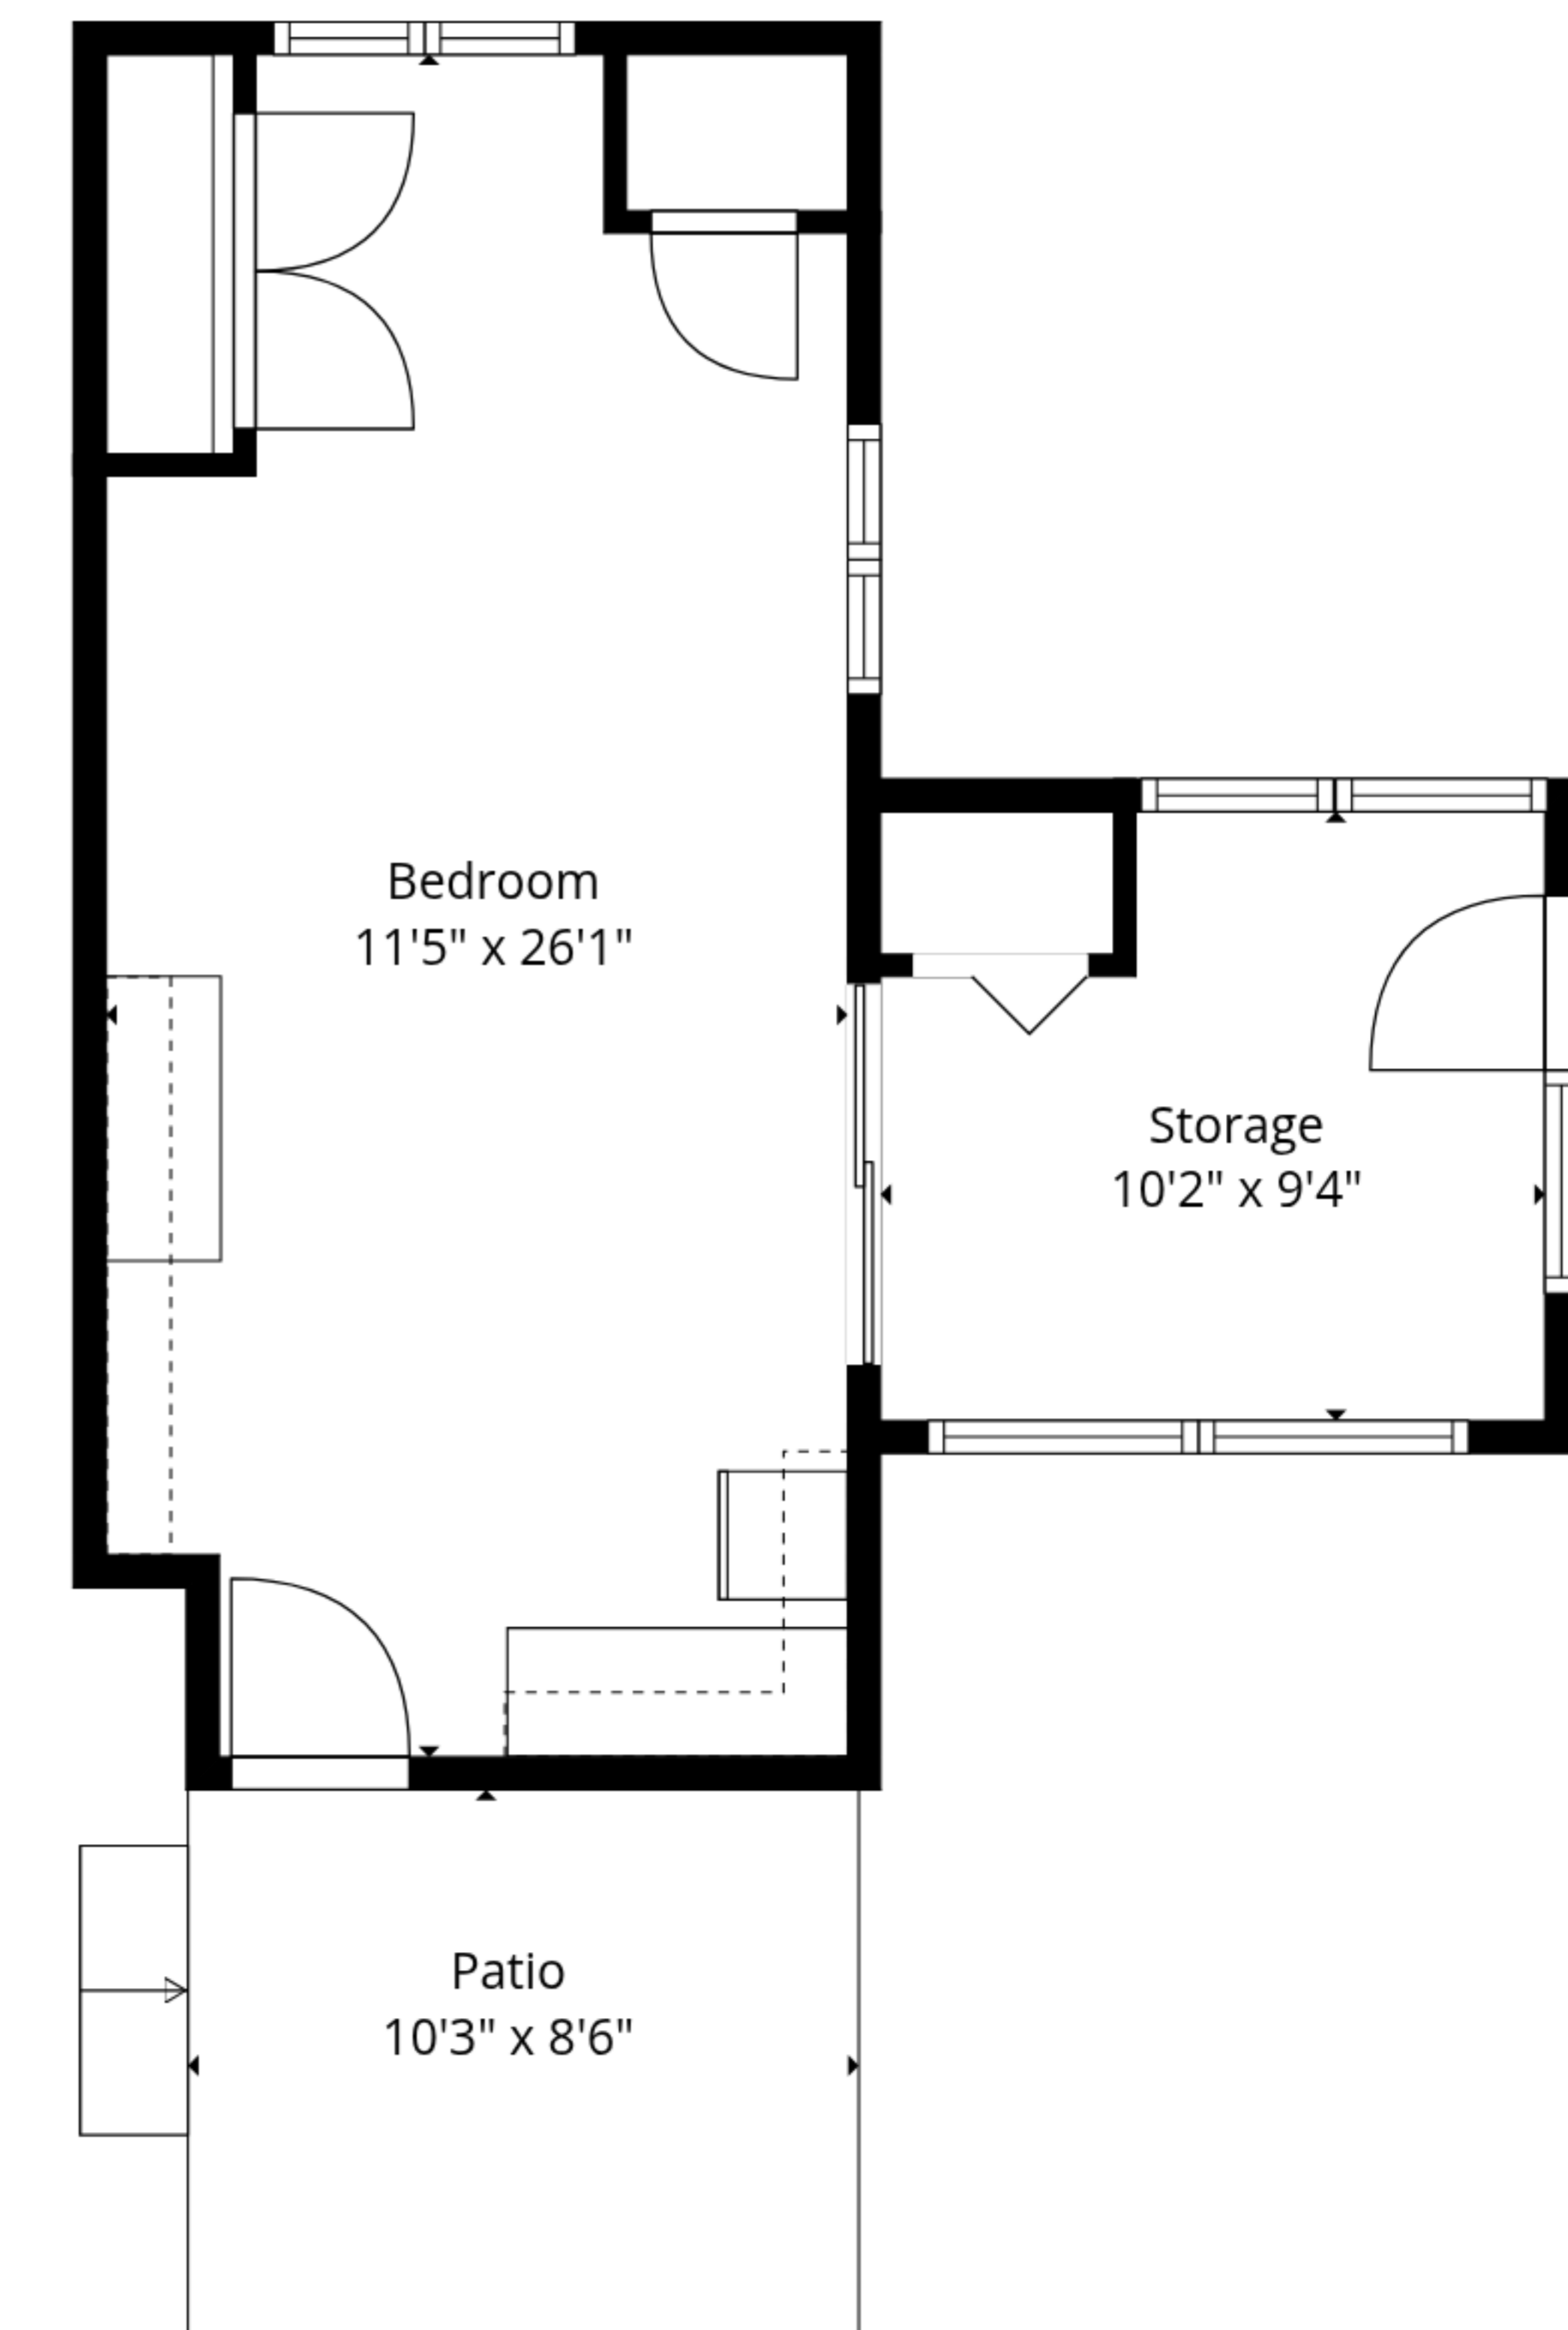

TOTAL: 1778 sq. ft
 1st floor: 1778 sq. ft
 EXCLUDED AREAS: STORAGE: 85 sq. ft, PORCH: 140 sq. ft, PATIO: 134 sq. ft,
 DECK: 79 sq. ft, WALLS: 155 sq. ft

TOTAL: 1778 sq. ft
 1st floor: 1778 sq. ft
 EXCLUDED AREAS: STORAGE: 85 sq. ft, PORCH: 140 sq. ft, PATIO: 134 sq. ft,
 DECK: 79 sq. ft, WALLS: 155 sq. ft

Floor Plan Created By Cubicasa App. Measurements Deemed Highly Reliable But Not Guaranteed.