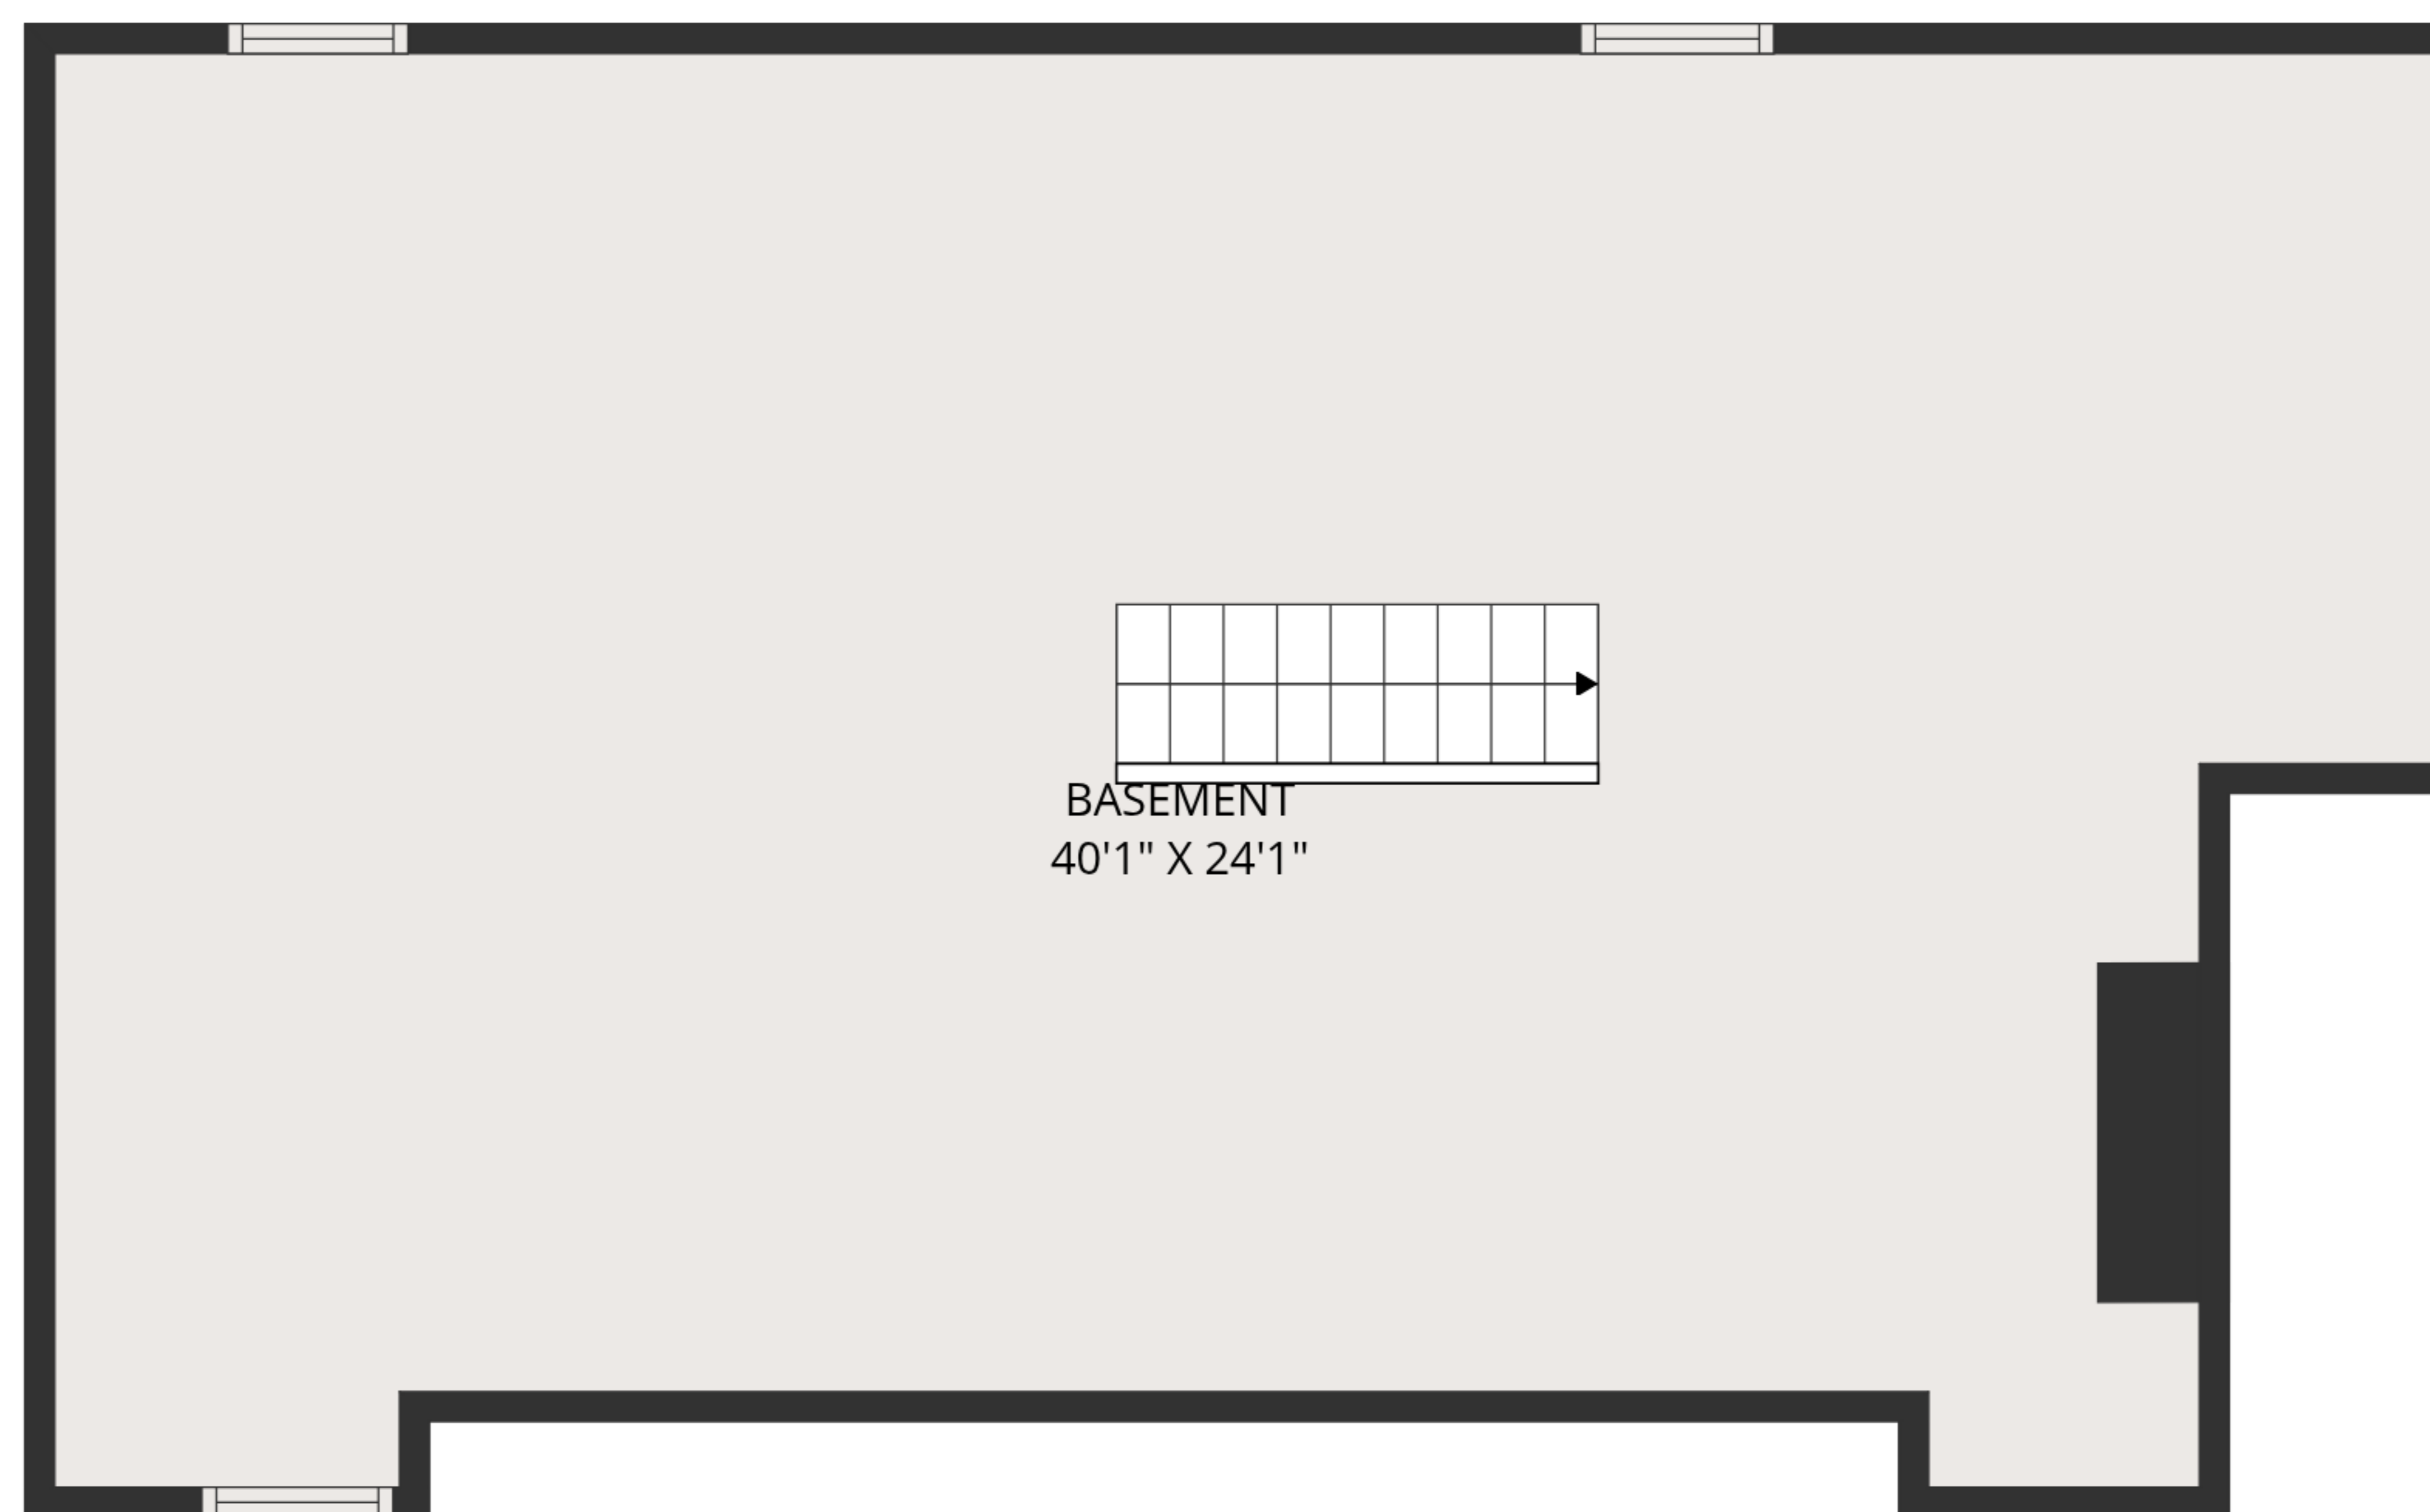

BASEMENT
40'1" X 24'1"

TOTAL: 925 sq. ft
Basement: 0 sq. ft, 1st floor: 925 sq. ft
EXCLUDED AREAS: BASEMENT: 876 sq. ft, FIREPLACE: 14 sq. ft, WALLS: 129 sq. ft

MEASUREMENTS ARE DEEMED HIGHLY RELIABLE BUT NOT GUARANTEED.

TOTAL: 925 sq. ft

Basement: 0 sq. ft, 1st floor: 925 sq. ft

EXCLUDED AREAS: BASEMENT: 876 sq. ft, FIREPLACE: 14 sq. ft, WALLS: 129 sq. ft

MEASUREMENTS ARE DEEMED HIGHLY RELIABLE BUT NOT GUARANTEED.

1ST FLOOR

BASEMENT

TOTAL: 925 sq. ft
 Basement: 0 sq. ft, 1st floor: 925 sq. ft
 EXCLUDED AREAS: BASEMENT: 876 sq. ft, FIREPLACE: 14 sq. ft, WALLS: 129 sq. ft

MEASUREMENTS ARE DEEMED HIGHLY RELIABLE BUT NOT GUARANTEED.