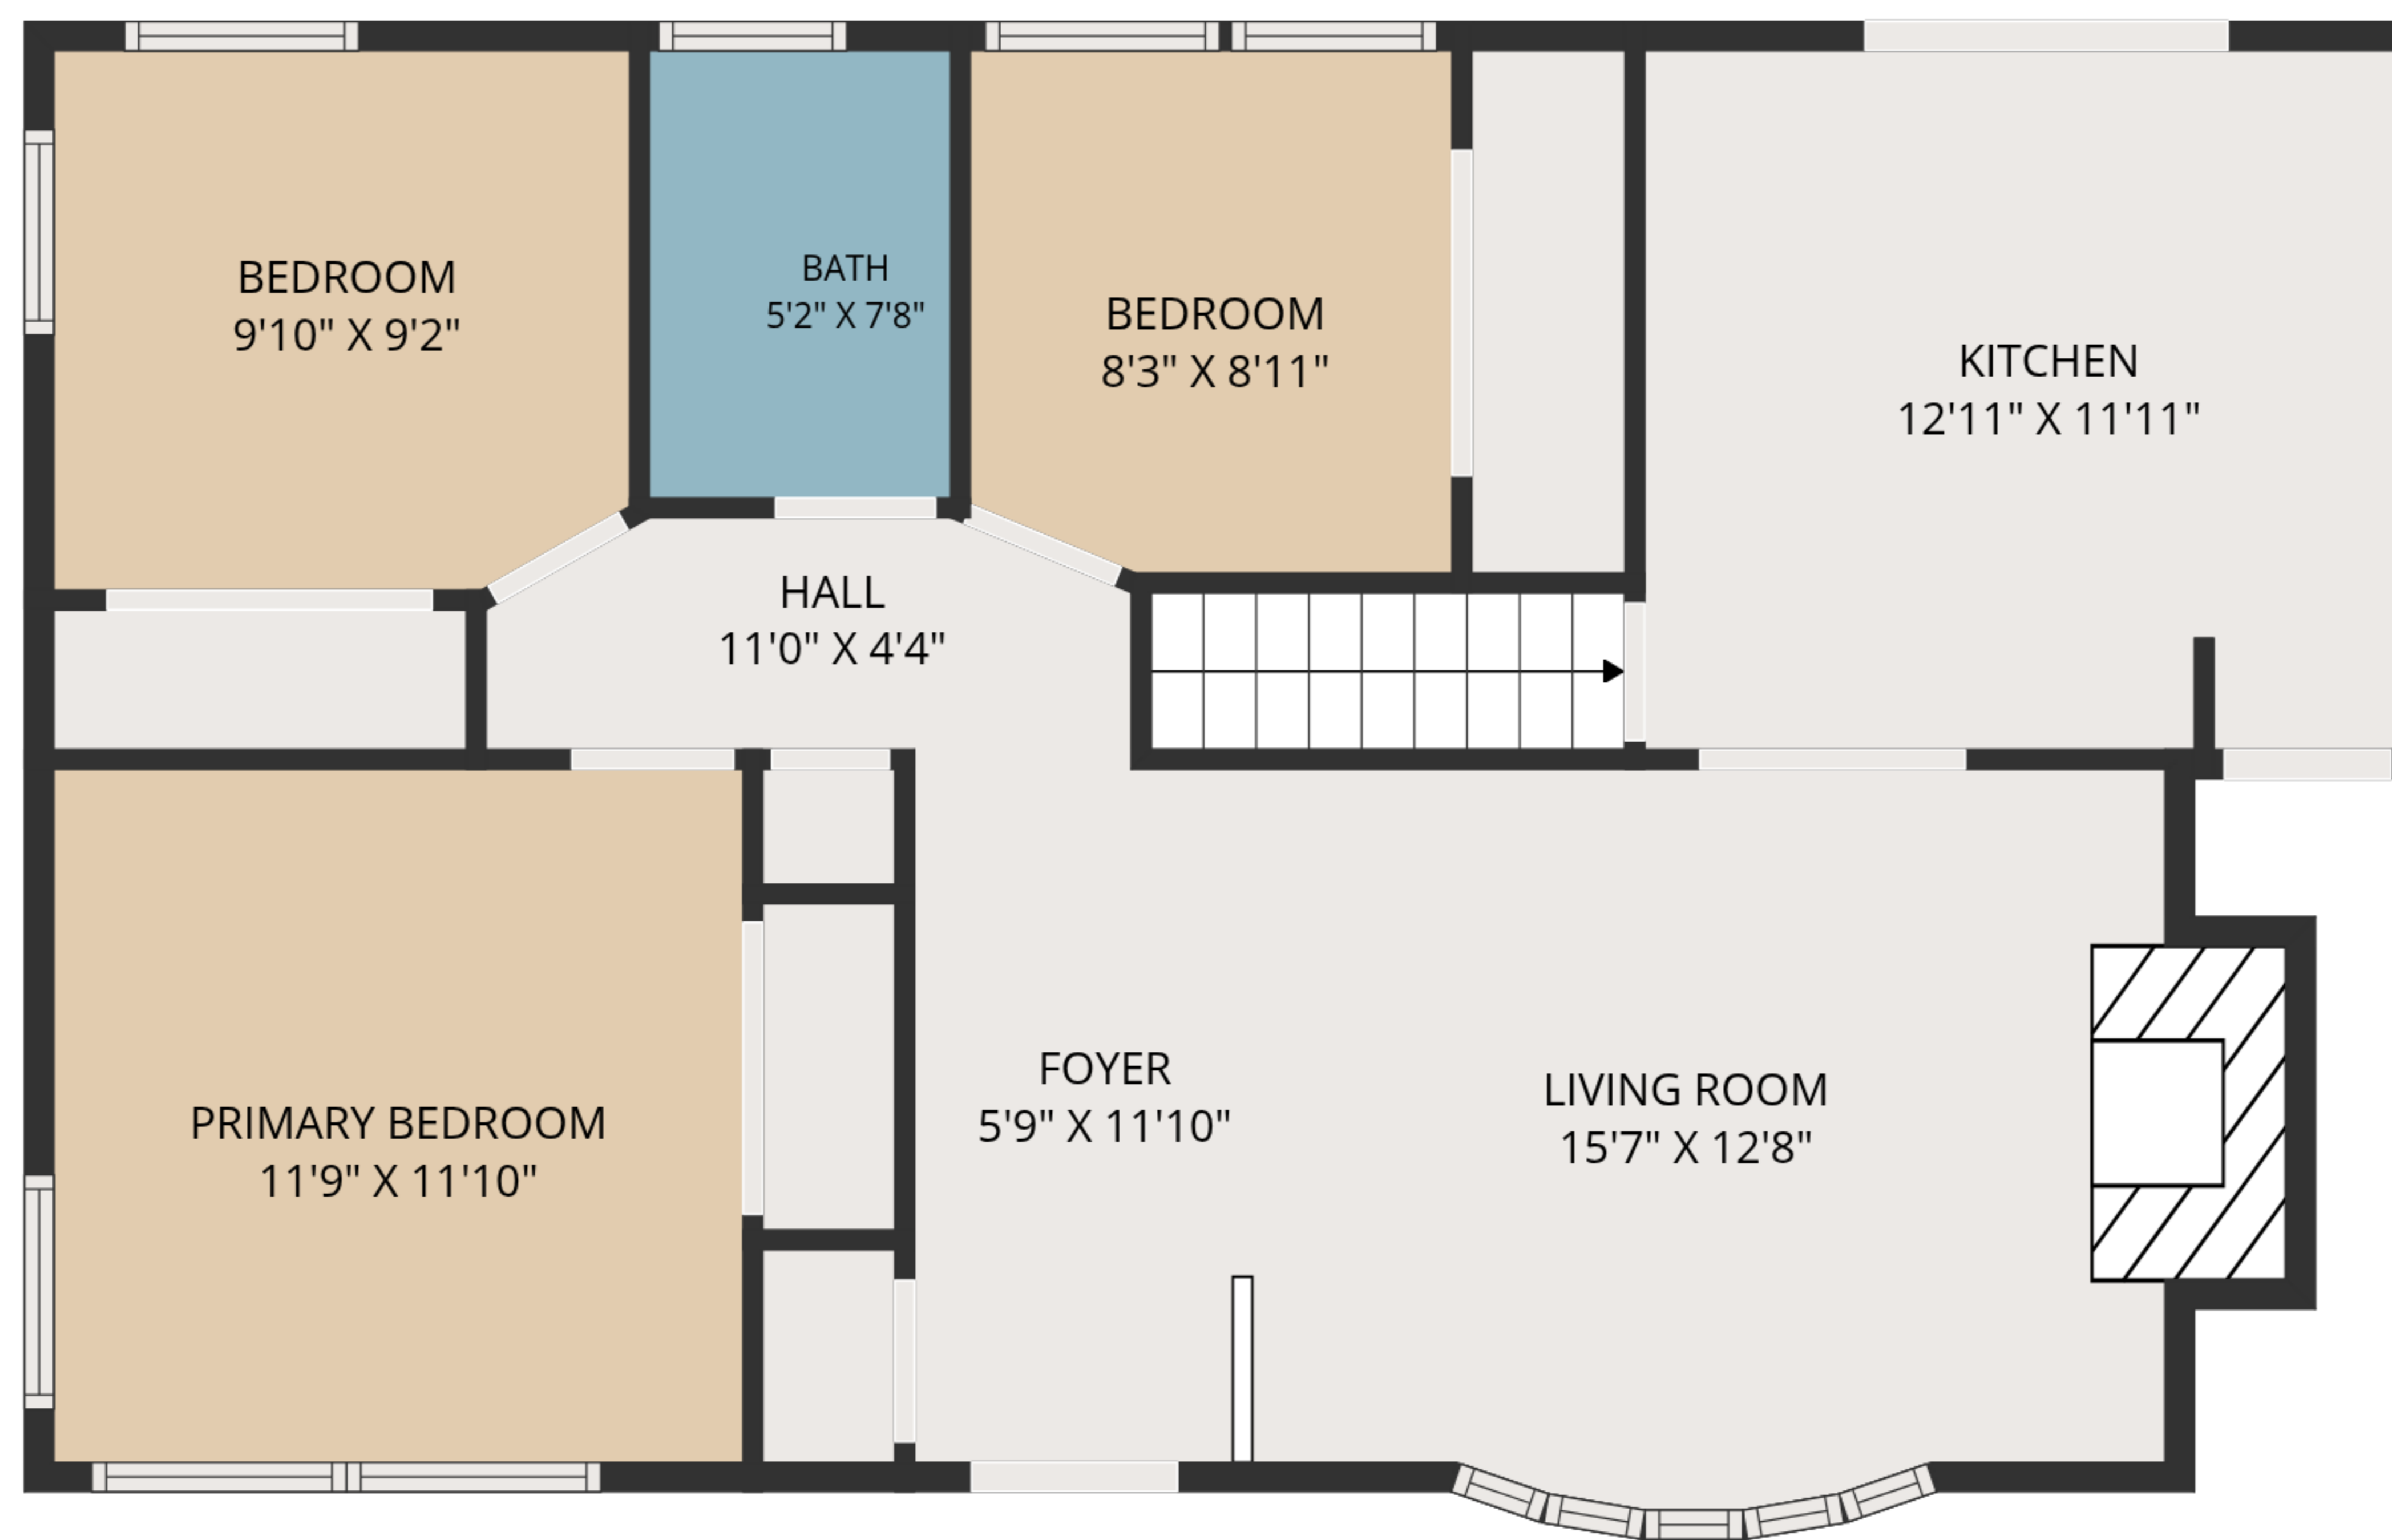

BASEMENT
40'1" X 24'1"

TOTAL: 925 sq. ft
Basement: 0 sq. ft, 1st floor: 925 sq. ft
EXCLUDED AREAS: BASEMENT: 876 sq. ft, FIREPLACE: 14 sq. ft, WALLS: 129 sq. ft

MEASUREMENTS ARE DEEMED HIGHLY RELIABLE BUT NOT GUARANTEED.

TOTAL: 925 sq. ft

Basement: 0 sq. ft, 1st floor: 925 sq. ft

EXCLUDED AREAS: BASEMENT: 876 sq. ft, FIREPLACE: 14 sq. ft, WALLS: 129 sq. ft

MEASUREMENTS ARE DEEMED HIGHLY RELIABLE BUT NOT GUARANTEED.

1ST FLOOR

BASEMENT

TOTAL: 925 sq. ft
 Basement: 0 sq. ft, 1st floor: 925 sq. ft
 EXCLUDED AREAS: BASEMENT: 876 sq. ft, FIREPLACE: 14 sq. ft, WALLS: 129 sq. ft

MEASUREMENTS ARE DEEMED HIGHLY RELIABLE BUT NOT GUARANTEED.