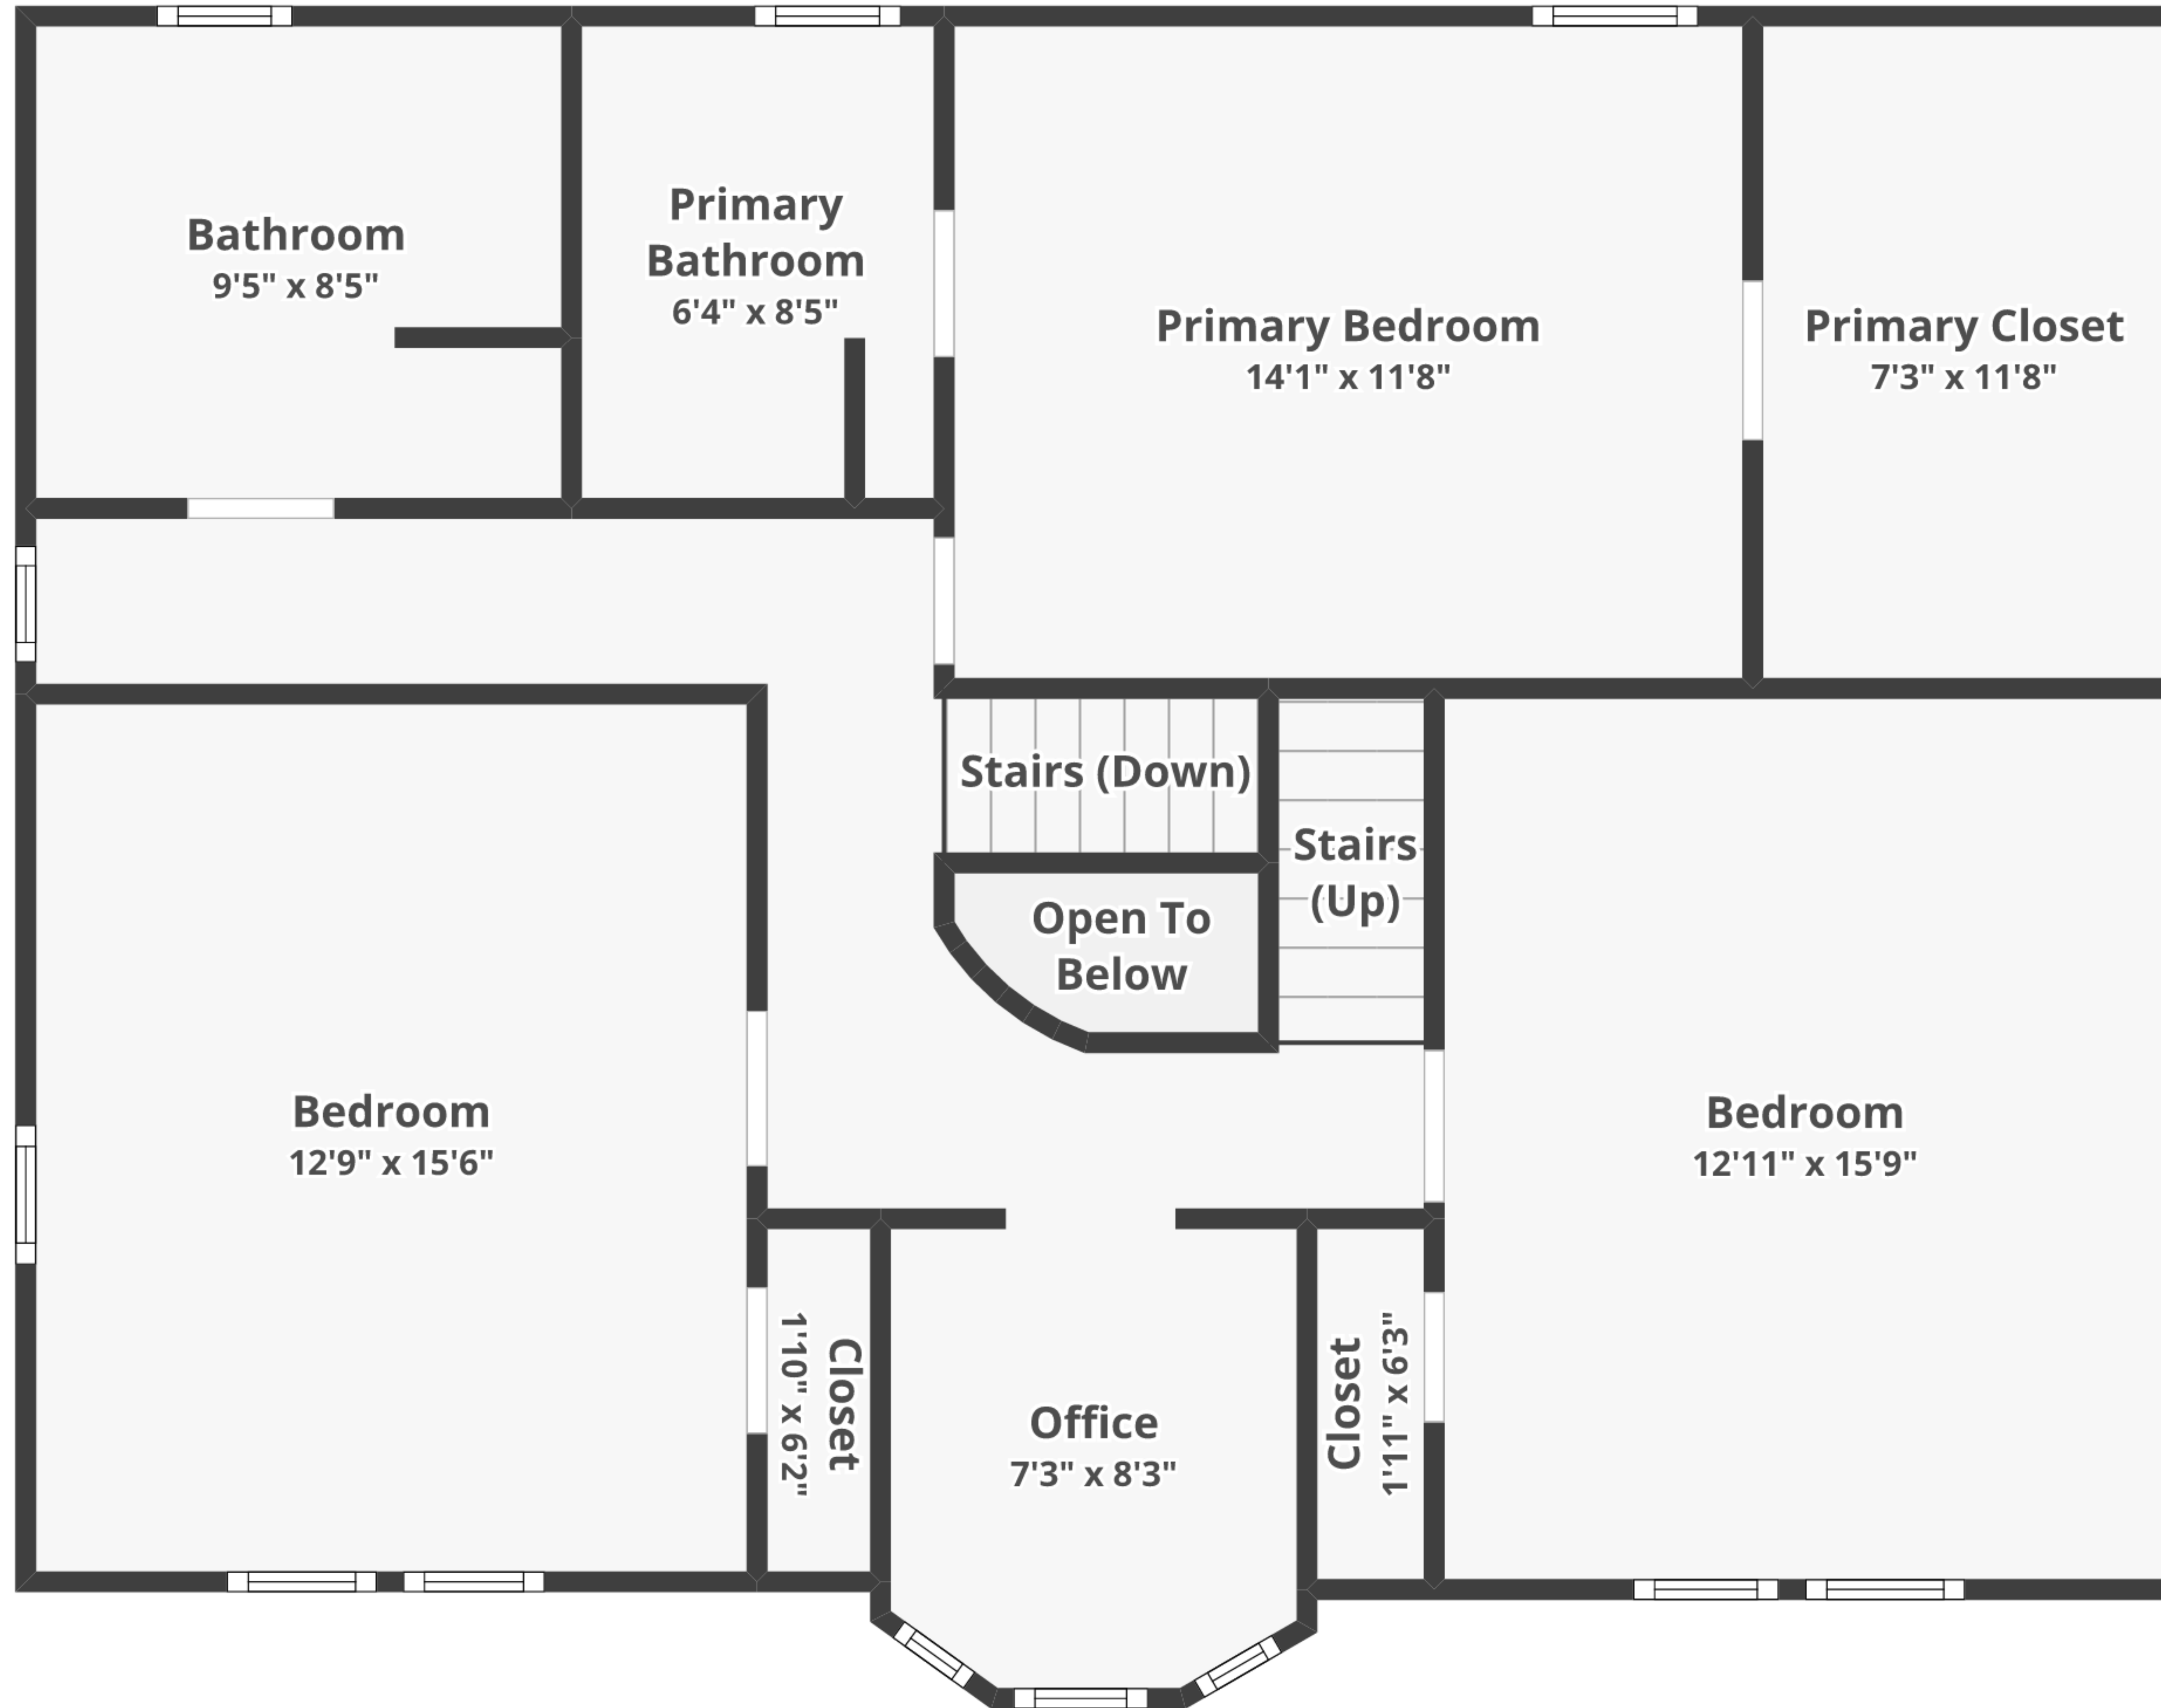

197 Dock St, Schuylkill Haven, PA 17972

Total finished area: ~2,636.83 sq. ft.

Total unfinished area: ~21.04 sq. ft.

Floor 2

Finished area: ~981.14 sq. ft.

Unfinished area: ~0 sq. ft.