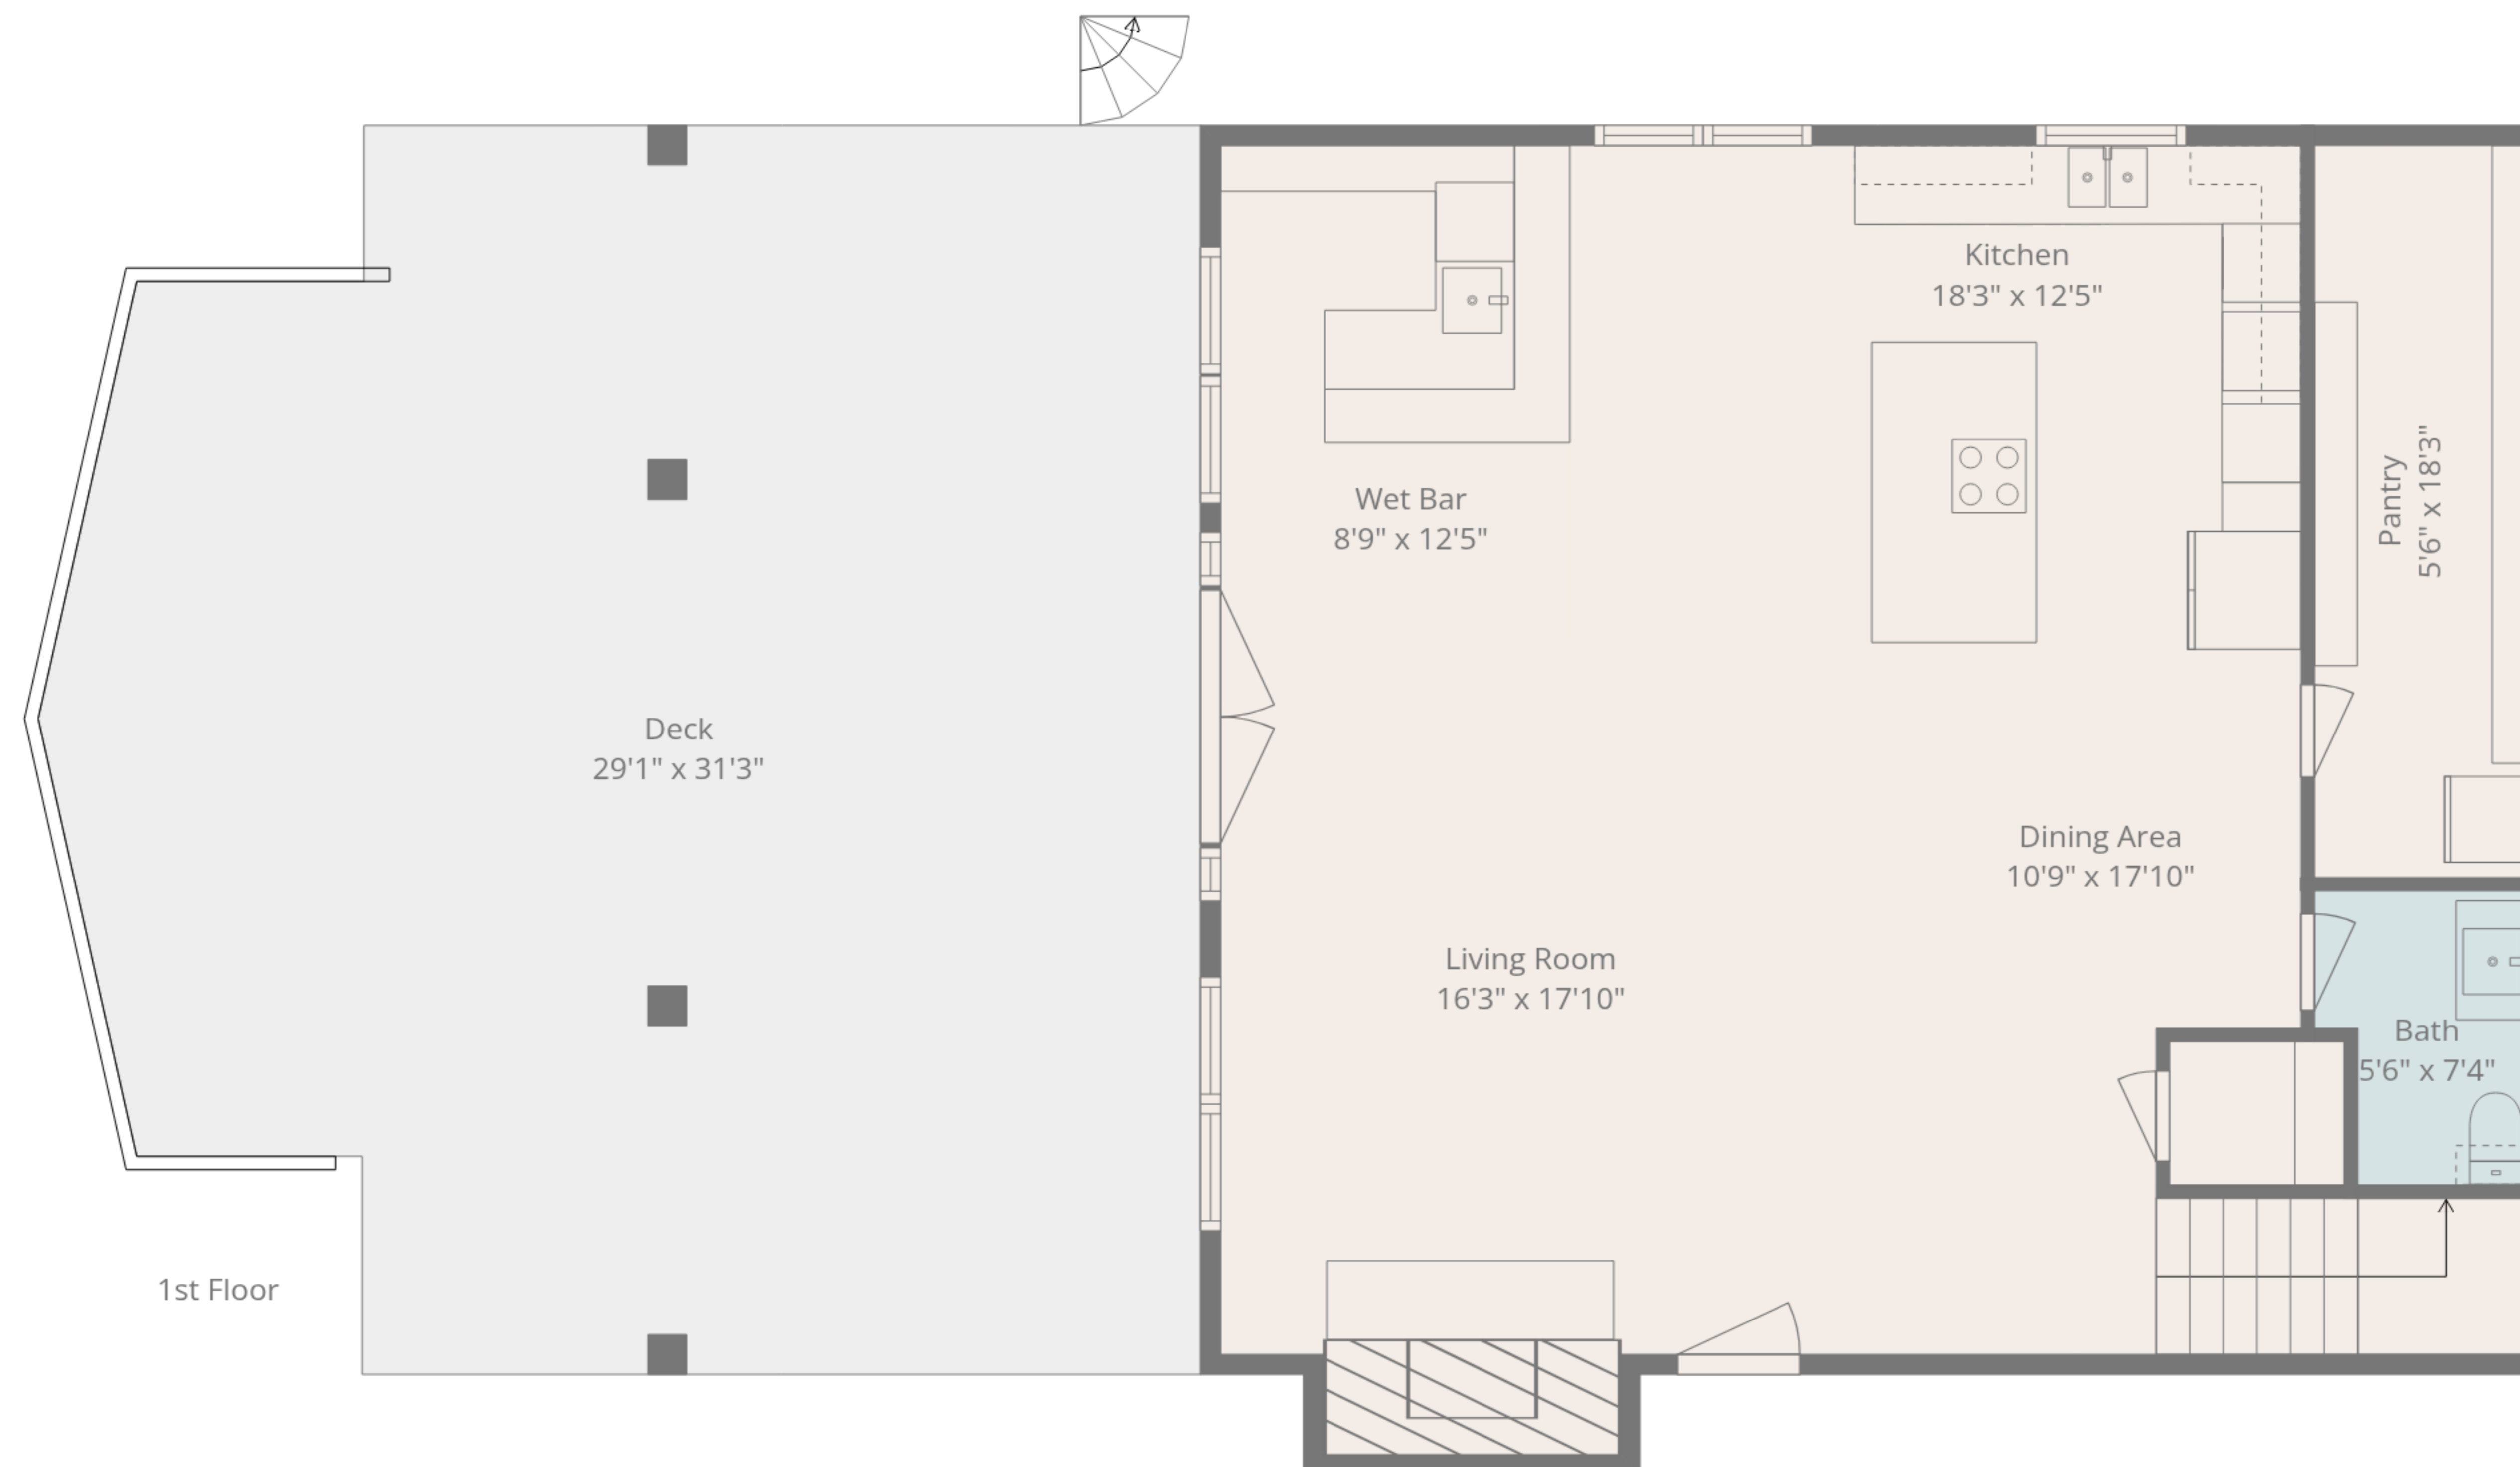

8040 MEDIA

**TOTAL: 2241 sq. ft**  
 1st floor: 998 sq. ft, 2nd floor: 1243 sq. ft  
 EXCLUDED AREAS: DECK: 1227 sq. ft, FIREPLACE: 42 sq. ft, WALLS: 134 sq. ft

Floor Plan Measurements Deemed Highly Reliable But Not Guaranteed

**TOTAL: 2241 sq. ft**  
 1st floor: 998 sq. ft, 2nd floor: 1243 sq. ft  
 EXCLUDED AREAS: DECK: 1227 sq. ft, FIREPLACE: 42 sq. ft, WALLS: 134 sq. ft

Floor Plan Measurements Deemed Highly Reliable But Not Guaranteed

2nd Floor

1st Floor

**TOTAL: 2241 sq. ft**  
 1st floor: 998 sq. ft, 2nd floor: 1243 sq. ft  
 EXCLUDED AREAS: DECK: 1227 sq. ft, FIREPLACE: 42 sq. ft, WALLS: 134 sq. ft

Floor Plan Measurements Deemed Highly Reliable But Not Guaranteed