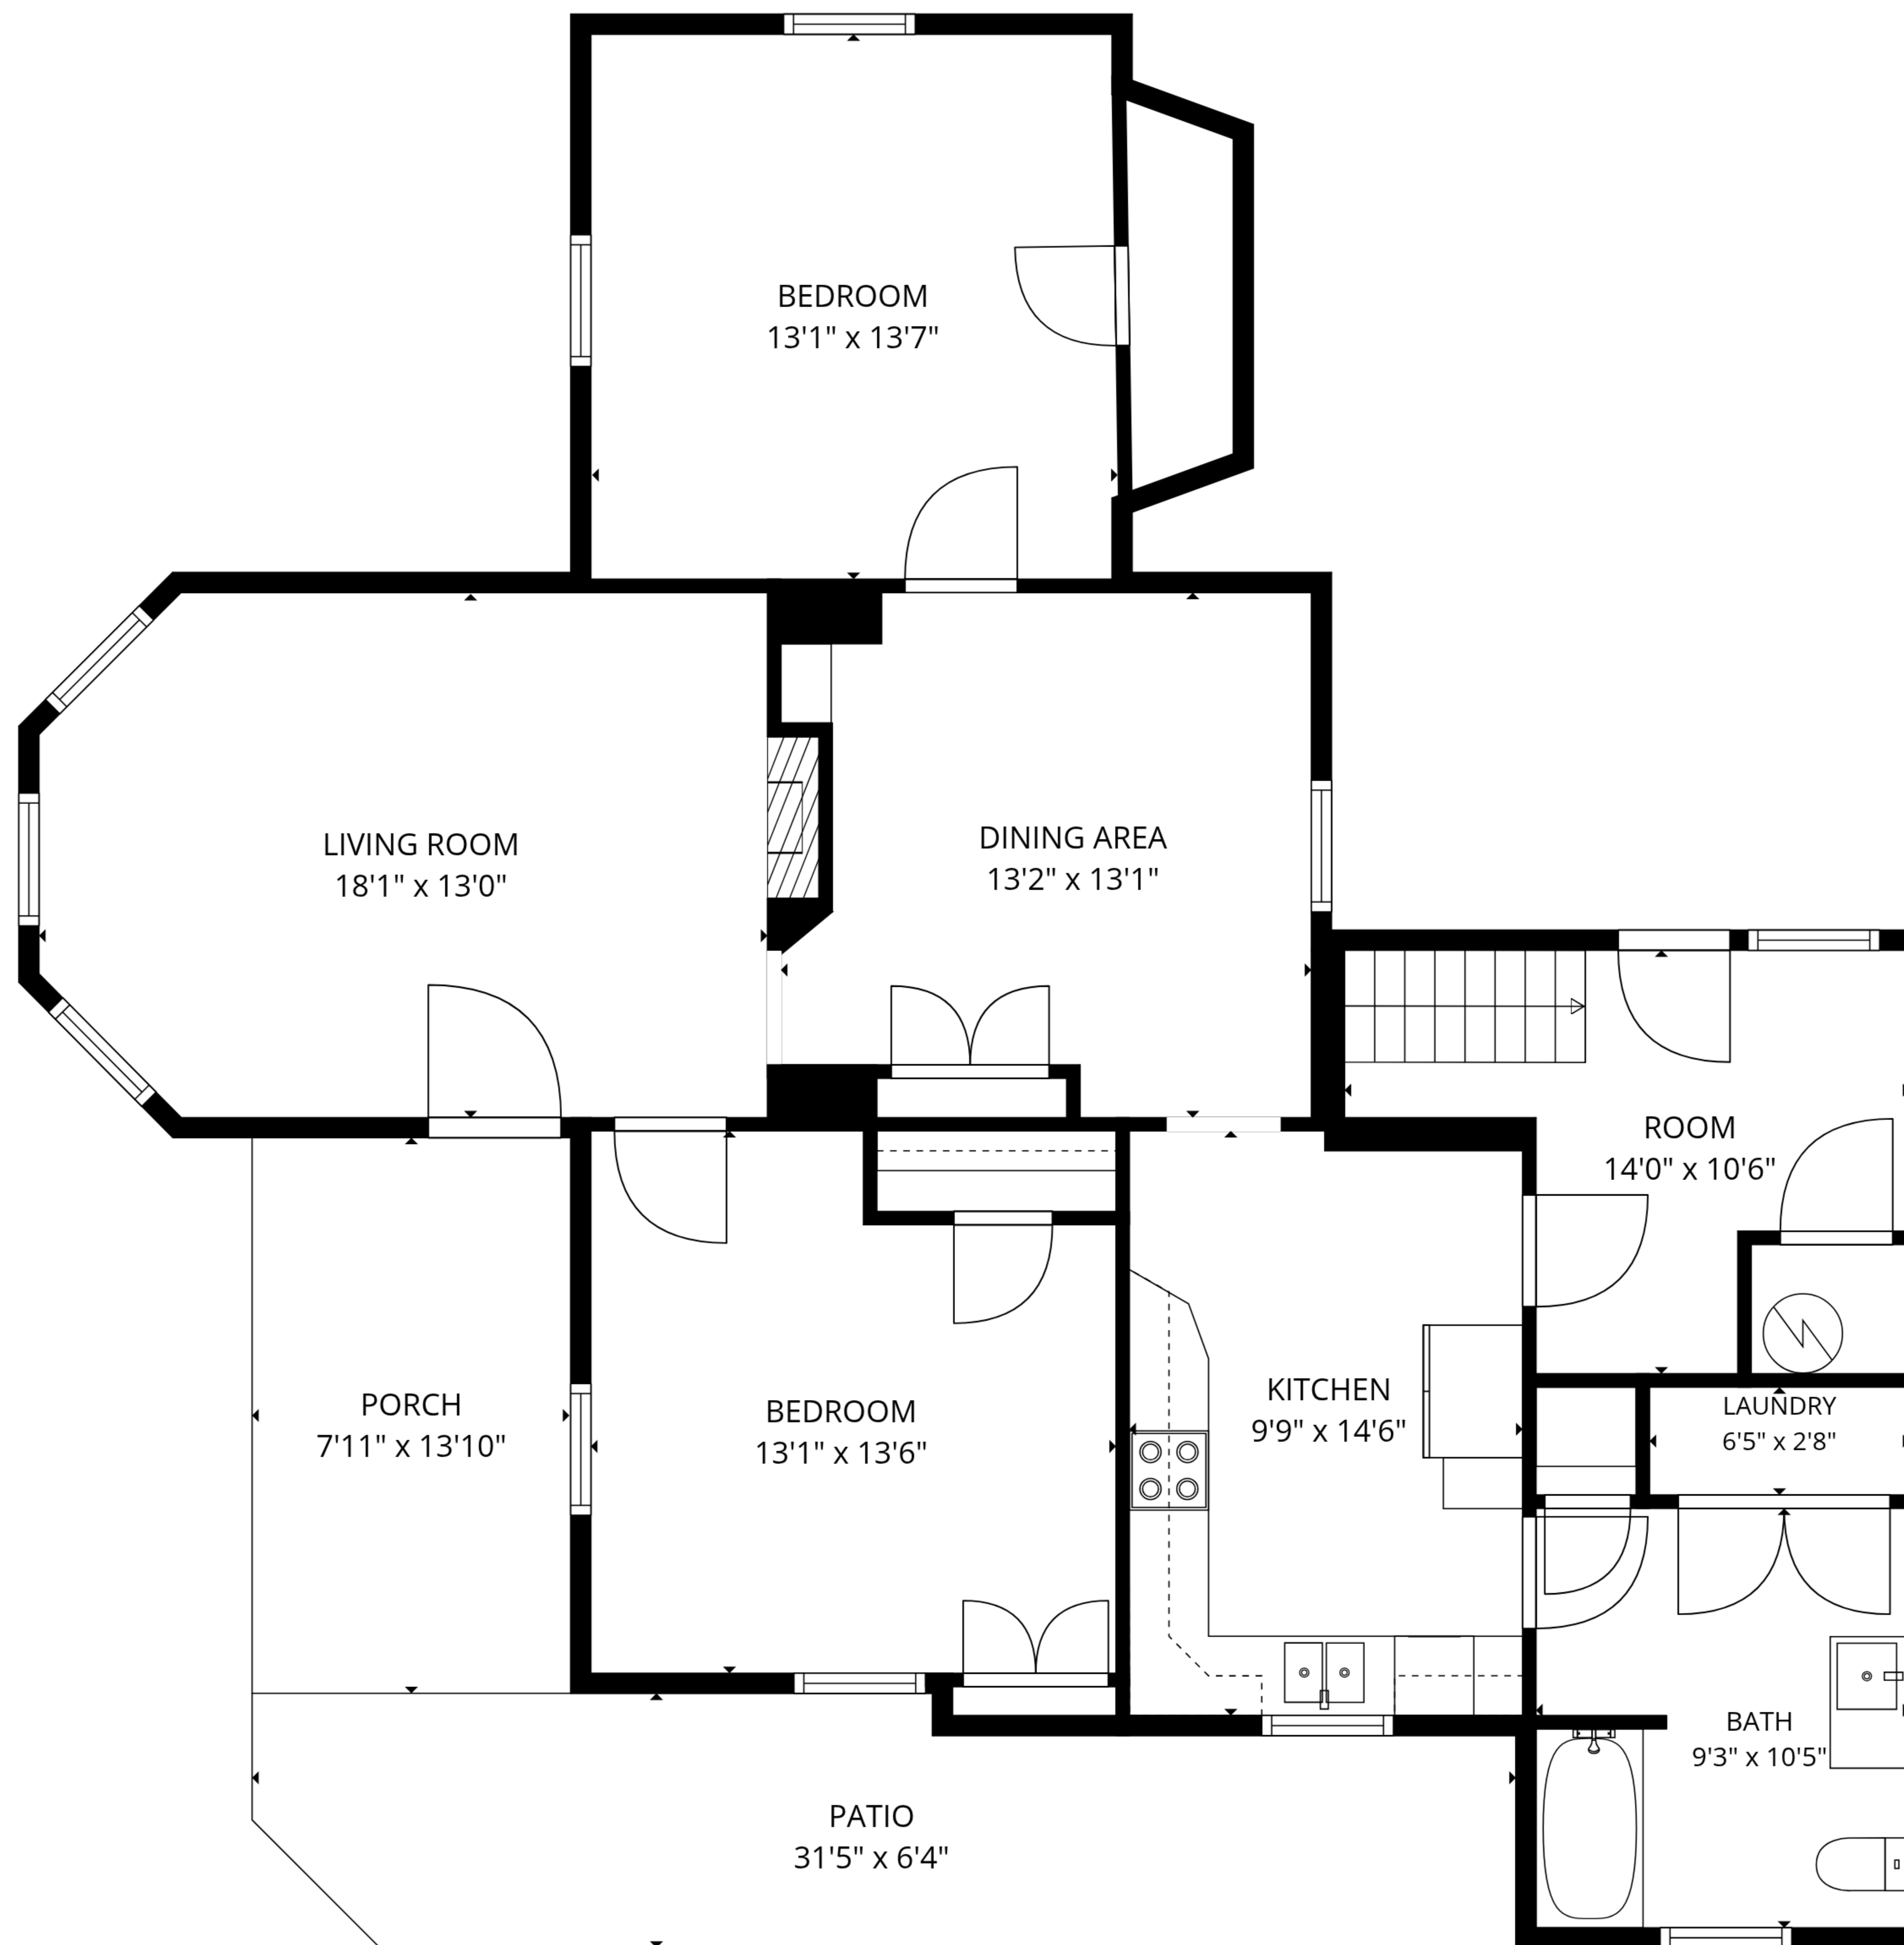

**TOTAL: 1196 sq. ft**

1st floor: 1196 sq. ft

EXCLUDED AREAS: PATIO: 178 sq. ft, PORCH: 109 sq. ft, WALLS: 93 sq. ft

**TOTAL: 1196 sq. ft**

1st floor: 1196 sq. ft

EXCLUDED AREAS: PATIO: 178 sq. ft, PORCH: 109 sq. ft, WALLS: 93 sq. ft