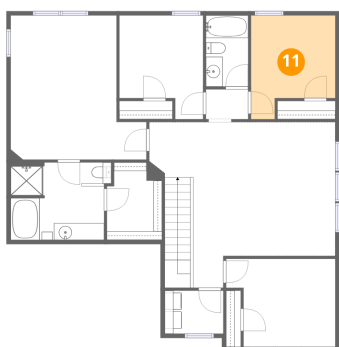

11 Floor 2 - Bedroom

Dimensions: 10'0" x 12'4"
Area: 123 sq. ft
Counted as living area: Yes

Heated: Yes
Finished: Yes
Enclosed: Yes
Contiguous: Yes
Permitted: Yes
Wet space: No
Addition: No
Conversion: No