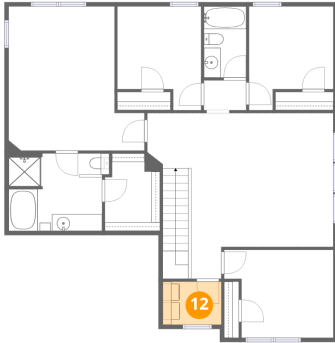

7331 Tree Ridge Court, Candle Ridge West, Fort Worth, Tarrant County, Texas, United States, 76133

12 Floor 2 - Laundry

Dimensions: 6'11" x 5'1"
Area: 35 sq. ft
Counted as living area: Yes

Heated: Yes
Finished: Yes
Enclosed: Yes
Contiguous: Yes
Permitted: Yes
Wet space: No
Addition: No
Conversion: No