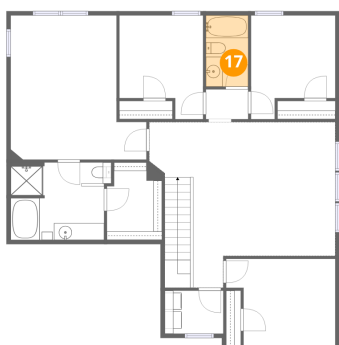

17 Floor 2 - Bath

Dimensions: 5'0" x 8'5"
Area: 42 sq. ft
Counted as living area: Yes

Heated: Yes
Finished: Yes
Enclosed: Yes
Contiguous: Yes
Permitted: Yes
Wet space: Yes
Addition: No
Conversion: No