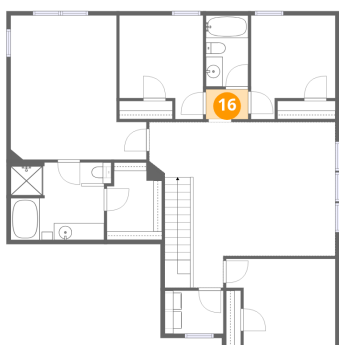

16 Floor 2 - Hall

Dimensions: 5'0" x 3'6"
Area: 18 sq. ft
Counted as living area: Yes

Heated: Yes
Finished: Yes
Enclosed: Yes
Contiguous: Yes
Permitted: Yes
Wet space: No
Addition: No
Conversion: No