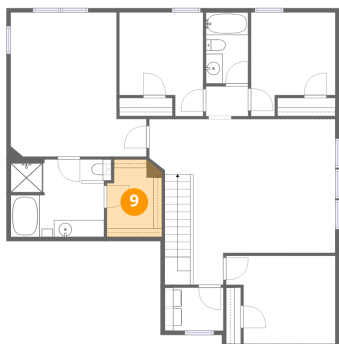

7331 Tree Ridge Court, Candle Ridge West, Fort Worth, Tarrant County, Texas, United States, 76133

9 Floor 2 - W.I.C.

Dimensions: 6'6" x 9'2"
Area: 60 sq. ft
Counted as living area: Yes

Heated: Yes
Finished: Yes
Enclosed: Yes
Contiguous: Yes
Permitted: Yes
Wet space: No
Addition: No
Conversion: No