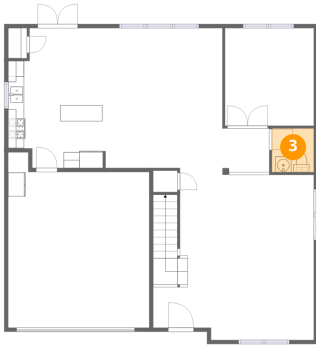

7331 Tree Ridge Court, Candle Ridge West, Fort Worth, Tarrant County, Texas, United States, 76133

1 Floor 1 - Kitchen

Dimensions: 12'3" x 17'7"
Area: 216 sq. ft
Counted as living area: Yes

Heated: Yes
Finished: Yes
Enclosed: Yes
Contiguous: Yes
Permitted: Yes
Wet space: No
Addition: No
Conversion: No

2 Floor 1 - Living Room

Dimensions: 20'3" x 20'9"
Area: 420 sq. ft
Counted as living area: Yes

Heated: Yes
Finished: Yes
Enclosed: Yes
Contiguous: Yes
Permitted: Yes
Wet space: No
Addition: No
Conversion: No

7331 Tree Ridge Court, Candle Ridge West, Fort Worth, Tarrant County, Texas, United States, 76133

3 Floor 1 - Bath

Dimensions: 5'3" x 5'6"
Area: 29 sq. ft
Counted as living area: Yes

Heated: Yes
Finished: Yes
Enclosed: Yes
Contiguous: Yes
Permitted: Yes
Wet space: Yes
Addition: No
Conversion: No