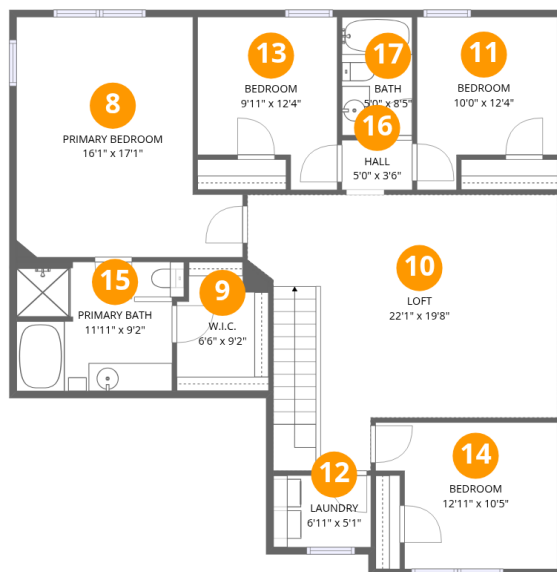

Room dimensions

Floor 1

Total:1097sqft

Excluded: 355sqft

#		Dimensions	sqft	Counted as living area
1	Kitchen	12'3" x 17'7"	216 sq. ft	Yes
2	Living Room	20'3" x 20'9"	420 sq. ft	Yes
3	Bath	5'3" x 5'6"	29 sq. ft	Yes
4	Garage	17'9" x 22'1"	392 sq. ft	No
5	Hall	5'10" x 5'6"	32 sq. ft	Yes
6	Room	11'2" x 12'4"	138 sq. ft	Yes
7	Dining Area	14'9" x 18'6"	272 sq. ft	Yes

Home data report

7331 Tree Ridge Court, Candle Ridge West, Fort Worth, Tarrant County, Texas, United States, 76133

Room dimensions

Floor 2

Total:1269sqft Excluded: 0sqft

#		Dimensions	sqft	Counted as living area
8	Primary Bedroom	16'1" x 17'1"	275 sq. ft	Yes
9	W.I.C.	6'6" x 9'2"	60 sq. ft	Yes
10	Loft	22'1" x 19'8"	434 sq. ft	Yes
11	Bedroom	10'0" x 12'4"	123 sq. ft	Yes
12	Laundry	6'11" x 5'1"	35 sq. ft	Yes
13	Bedroom	9'11" x 12'4"	122 sq. ft	Yes
14	Bedroom	12'11" x 10'5"	135 sq. ft	Yes
15	Primary Bath	11'11" x 9'2"	110 sq. ft	Yes
16	Hall	5'0" x 3'6"	18 sq. ft	Yes
17	Bath	5'0" x 8'5"	42 sq. ft	Yes

2 Floor 1 - Living Room

Dimensions: 20'3" x 20'9"
Area: 420 sq. ft
Counted as living area: Yes

Heated: Yes
Finished: Yes
Enclosed: Yes
Contiguous: Yes
Permitted: Yes
Wet space: No
Addition: No
Conversion: No

6 Floor 1 - Room

Dimensions: 11'2" x 12'4"
Area: 138 sq. ft
Counted as living area: Yes

Heated: Yes
Finished: Yes
Enclosed: Yes
Contiguous: Yes
Permitted: Yes
Wet space: No
Addition: No
Conversion: No

7 Floor 1 - Dining Area