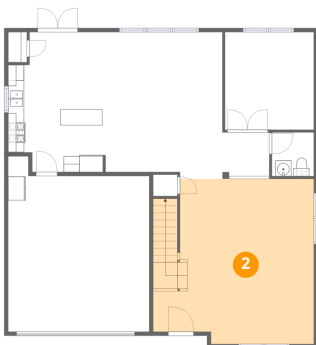

Home data report

7331 Tree Ridge Court, Candle Ridge West, Fort Worth, Tarrant County, Texas, United States, 76133

Room dimensions

Floor 2

Total:1269sqft Excluded: 0sqft

#		Dimensions	sqft	Counted as living area
8	Primary Bedroom	16'1" x 17'1"	275 sq. ft	Yes
9	W.I.C.	6'6" x 9'2"	60 sq. ft	Yes
10	Loft	22'1" x 19'8"	434 sq. ft	Yes
11	Bedroom	10'0" x 12'4"	123 sq. ft	Yes
12	Laundry	6'11" x 5'1"	35 sq. ft	Yes
13	Bedroom	9'11" x 12'4"	122 sq. ft	Yes
14	Bedroom	12'11" x 10'5"	135 sq. ft	Yes
15	Primary Bath	11'11" x 9'2"	110 sq. ft	Yes
16	Hall	5'0" x 3'6"	18 sq. ft	Yes
17	Bath	5'0" x 8'5"	42 sq. ft	Yes

7331 Tree Ridge Court, Candle Ridge West, Fort Worth, Tarrant County, Texas, United States, 76133

1 Floor 1 - Kitchen

Dimensions: 12'3" x 17'7"
Area: 216 sq. ft
Counted as living area: Yes

Heated: Yes
Finished: Yes
Enclosed: Yes
Contiguous: Yes
Permitted: Yes
Wet space: No
Addition: No
Conversion: No

2 Floor 1 - Living Room

Dimensions: 20'3" x 20'9"
Area: 420 sq. ft
Counted as living area: Yes

Heated: Yes
Finished: Yes
Enclosed: Yes
Contiguous: Yes
Permitted: Yes
Wet space: No
Addition: No
Conversion: No