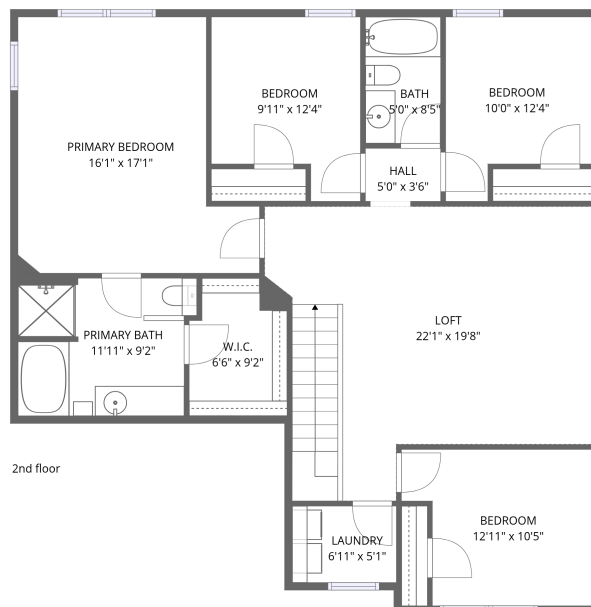

Home data report

7331 Tree Ridge Court, Candle Ridge West, Fort Worth, Tarrant County, Texas, United States, 76133

1st floor

2nd floor

Total Area: 2366 sq. ft

1st Floor: 1097 sq. ft, 2nd Floor: 1269 sq. ft

Room dimensions

Floor 1

Total:1097sqft

Excluded: 355sqft

#		Dimensions	sqft	Counted as living area
1	Kitchen	12'3" x 17'7"	216 sq. ft	Yes
2	Living Room	20'3" x 20'9"	420 sq. ft	Yes
3	Bath	5'3" x 5'6"	29 sq. ft	Yes
4	Garage	17'9" x 22'1"	392 sq. ft	No
5	Hall	5'10" x 5'6"	32 sq. ft	Yes
6	Room	11'2" x 12'4"	138 sq. ft	Yes
7	Dining Area	14'9" x 18'6"	272 sq. ft	Yes

Home data report

7331 Tree Ridge Court, Candle Ridge West, Fort Worth, Tarrant County, Texas, United States, 76133

Room dimensions

Floor 2

Total:1269sqft Excluded: 0sqft

#		Dimensions	sqft	Counted as living area
8	Primary Bedroom	16'1" x 17'1"	275 sq. ft	Yes
9	W.I.C.	6'6" x 9'2"	60 sq. ft	Yes
10	Loft	22'1" x 19'8"	434 sq. ft	Yes
11	Bedroom	10'0" x 12'4"	123 sq. ft	Yes
12	Laundry	6'11" x 5'1"	35 sq. ft	Yes
13	Bedroom	9'11" x 12'4"	122 sq. ft	Yes
14	Bedroom	12'11" x 10'5"	135 sq. ft	Yes
15	Primary Bath	11'11" x 9'2"	110 sq. ft	Yes
16	Hall	5'0" x 3'6"	18 sq. ft	Yes
17	Bath	5'0" x 8'5"	42 sq. ft	Yes

2 Floor 1 - Living Room

Dimensions: 20'3" x 20'9"
Area: 420 sq. ft
Counted as living area: Yes

Heated: Yes
Finished: Yes
Enclosed: Yes
Contiguous: Yes
Permitted: Yes
Wet space: No
Addition: No
Conversion: No