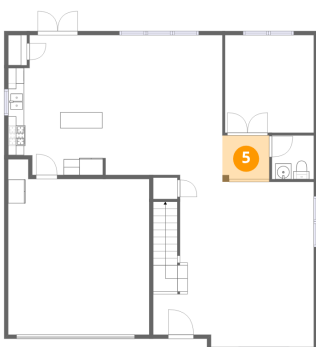

5 Floor 1 - Hall

Dimensions: 5'10" x 5'6"
Area: 32 sq. ft
Counted as living area: Yes

Heated: Yes
Finished: Yes
Enclosed: Yes
Contiguous: Yes
Permitted: Yes
Wet space: No
Addition: No
Conversion: No