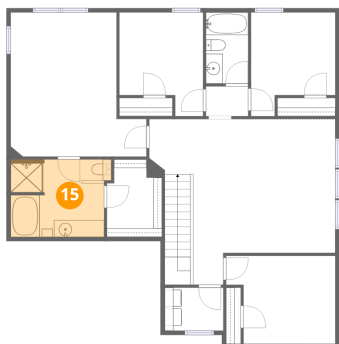

14 Floor 2 - Bedroom

Dimensions: 12'11" x 10'5"
Area: 135 sq. ft
Counted as living area: Yes

Heated: Yes
Finished: Yes
Enclosed: Yes
Contiguous: Yes
Permitted: Yes
Wet space: No
Addition: No
Conversion: No

7331 Tree Ridge Court, Candle Ridge West, Fort Worth, Tarrant County, Texas, United States, 76133

15 Floor 2 - Primary Bath

Dimensions: 11'11" x 9'2"
Area: 110 sq. ft
Counted as living area: Yes

Heated: Yes
Finished: Yes
Enclosed: Yes
Contiguous: Yes
Permitted: Yes
Wet space: Yes
Addition: No
Conversion: No