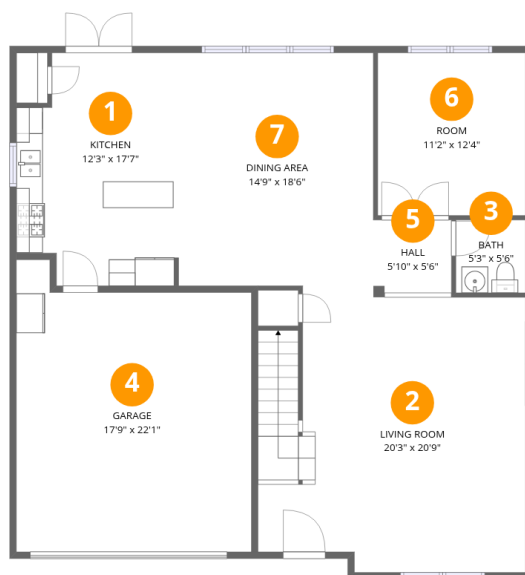

Excluded: Garage 355 sq. ft, Walls: 178 sq. ft

Property summary

Home data report

7331 Tree Ridge Court, Candle Ridge West, Fort Worth, Tarrant County, Texas, United States, 76133

1
Half baths

1
Garages

7331 Tree Ridge Court, Candle Ridge West, Fort Worth, Tarrant County, Texas, United States, 76133

Room dimensions

Floor 1

Total:1097sqft

Excluded: 355sqft

#		Dimensions	sqft	Counted as living area
1	Kitchen	12'3" x 17'7"	216 sq. ft	Yes
2	Living Room	20'3" x 20'9"	420 sq. ft	Yes
3	Bath	5'3" x 5'6"	29 sq. ft	Yes
4	Garage	17'9" x 22'1"	392 sq. ft	No
5	Hall	5'10" x 5'6"	32 sq. ft	Yes
6	Room	11'2" x 12'4"	138 sq. ft	Yes
7	Dining Area	14'9" x 18'6"	272 sq. ft	Yes

Home data report

7331 Tree Ridge Court, Candle Ridge West, Fort Worth, Tarrant County, Texas, United States, 76133

Room dimensions

Floor 2

Total:1269sqft Excluded: 0sqft

#		Dimensions	sqft	Counted as living area
8	Primary Bedroom	16'1" x 17'1"	275 sq. ft	Yes
9	W.I.C.	6'6" x 9'2"	60 sq. ft	Yes
10	Loft	22'1" x 19'8"	434 sq. ft	Yes
11	Bedroom	10'0" x 12'4"	123 sq. ft	Yes
12	Laundry	6'11" x 5'1"	35 sq. ft	Yes
13	Bedroom	9'11" x 12'4"	122 sq. ft	Yes
14	Bedroom	12'11" x 10'5"	135 sq. ft	Yes
15	Primary Bath	11'11" x 9'2"	110 sq. ft	Yes
16	Hall	5'0" x 3'6"	18 sq. ft	Yes
17	Bath	5'0" x 8'5"	42 sq. ft	Yes

6 Floor 1 - Room

Dimensions: 11'2" x 12'4"
Area: 138 sq. ft
Counted as living area: Yes

Heated: Yes
Finished: Yes
Enclosed: Yes
Contiguous: Yes
Permitted: Yes
Wet space: No
Addition: No
Conversion: No

7 Floor 1 - Dining Area