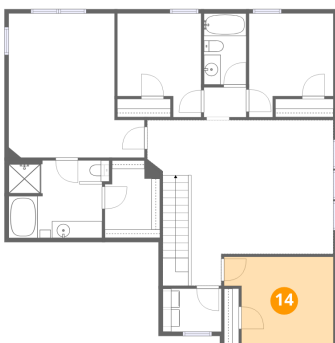

14 Floor 2 - Bedroom

Dimensions: 12'11" x 10'5"
Area: 135 sq. ft
Counted as living area: Yes

Heated: Yes
Finished: Yes
Enclosed: Yes
Contiguous: Yes
Permitted: Yes
Wet space: No
Addition: No
Conversion: No