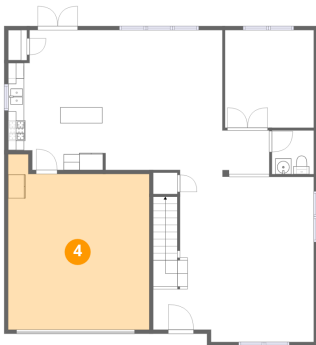

4 Floor 1 - Garage

Dimensions: 17'9" x 22'1"
Area: 392 sq. ft
Counted as living area: No

Heated: No
Finished: No
Enclosed: Yes
Contiguous: Yes
Permitted: Yes
Wet space: No
Addition: No
Conversion: No