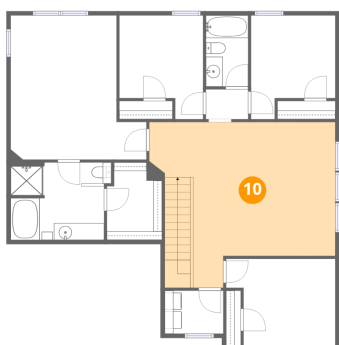

Dimensions: 16'1" x 17'1"
Area: 275 sq. ft
Counted as living area: Yes

Heated: Yes
Finished: Yes
Enclosed: Yes
Contiguous: Yes
Permitted: Yes
Wet space: No
Addition: No
Conversion: No

7331 Tree Ridge Court, Candle Ridge West, Fort Worth, Tarrant County, Texas, United States, 76133

9 Floor 2 - W.I.C.

Dimensions: 6'6" x 9'2"
Area: 60 sq. ft
Counted as living area: Yes

Heated: Yes
Finished: Yes
Enclosed: Yes
Contiguous: Yes
Permitted: Yes
Wet space: No
Addition: No
Conversion: No

10 Floor 2 - Loft