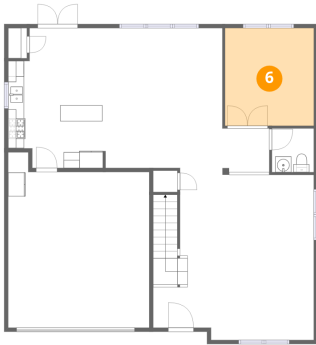

7331 Tree Ridge Court, Candle Ridge West, Fort Worth, Tarrant County, Texas, United States, 76133

3 Floor 1 - Bath

Dimensions: 5'3" x 5'6"
Area: 29 sq. ft
Counted as living area: Yes

Heated: Yes
Finished: Yes
Enclosed: Yes
Contiguous: Yes
Permitted: Yes
Wet space: Yes
Addition: No
Conversion: No

4 Floor 1 - Garage

Dimensions: 17'9" x 22'1"
Area: 392 sq. ft
Counted as living area: No

Heated: No
Finished: No
Enclosed: Yes
Contiguous: Yes
Permitted: Yes
Wet space: No
Addition: No
Conversion: No

5 Floor 1 - Hall

Dimensions: 5'10" x 5'6"
Area: 32 sq. ft
Counted as living area: Yes

Heated: Yes
Finished: Yes
Enclosed: Yes
Contiguous: Yes
Permitted: Yes
Wet space: No
Addition: No
Conversion: No

7331 Tree Ridge Court, Candle Ridge West, Fort Worth, Tarrant County, Texas, United States, 76133

6 Floor 1 - Room

Dimensions: 11'2" x 12'4"
Area: 138 sq. ft
Counted as living area: Yes

Heated: Yes
Finished: Yes
Enclosed: Yes
Contiguous: Yes
Permitted: Yes
Wet space: No
Addition: No
Conversion: No

7 Floor 1 - Dining Area