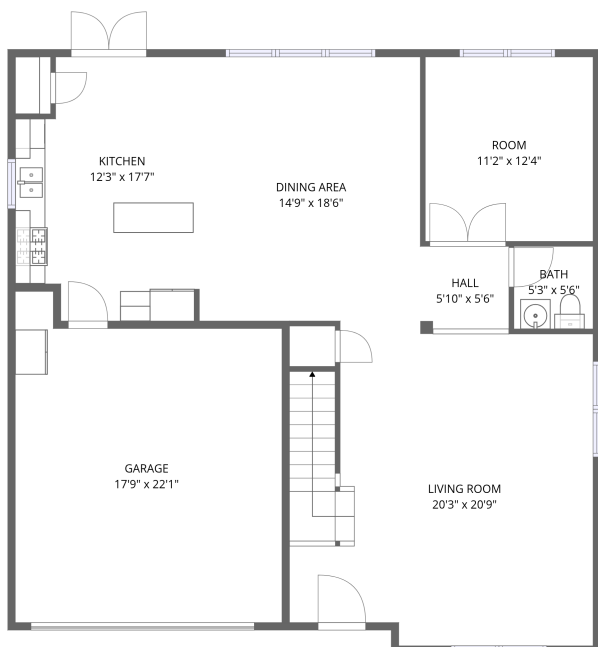

Home data report

7331 Tree Ridge Court, Candle Ridge West, Fort Worth, Tarrant County, Texas, United States, 76133

1st floor

2nd floor

Total Area: 2366 sq. ft

1st Floor: 1097 sq. ft, 2nd Floor: 1269 sq. ft

Room dimensions

Floor 1

Total:1097sqft

Excluded: 355sqft

#		Dimensions	sqft	Counted as living area
1	Kitchen	12'3" x 17'7"	216 sq. ft	Yes
2	Living Room	20'3" x 20'9"	420 sq. ft	Yes
3	Bath	5'3" x 5'6"	29 sq. ft	Yes
4	Garage	17'9" x 22'1"	392 sq. ft	No
5	Hall	5'10" x 5'6"	32 sq. ft	Yes
6	Room	11'2" x 12'4"	138 sq. ft	Yes
7	Dining Area	14'9" x 18'6"	272 sq. ft	Yes

Home data report

7331 Tree Ridge Court, Candle Ridge West, Fort Worth, Tarrant County, Texas, United States, 76133

Room dimensions

Floor 2

Total:1269sqft Excluded: 0sqft

#		Dimensions	sqft	Counted as living area
8	Primary Bedroom	16'1" x 17'1"	275 sq. ft	Yes
9	W.I.C.	6'6" x 9'2"	60 sq. ft	Yes
10	Loft	22'1" x 19'8"	434 sq. ft	Yes
11	Bedroom	10'0" x 12'4"	123 sq. ft	Yes
12	Laundry	6'11" x 5'1"	35 sq. ft	Yes
13	Bedroom	9'11" x 12'4"	122 sq. ft	Yes
14	Bedroom	12'11" x 10'5"	135 sq. ft	Yes
15	Primary Bath	11'11" x 9'2"	110 sq. ft	Yes
16	Hall	5'0" x 3'6"	18 sq. ft	Yes
17	Bath	5'0" x 8'5"	42 sq. ft	Yes

2 Floor 1 - Living Room

Dimensions: 20'3" x 20'9"
Area: 420 sq. ft
Counted as living area: Yes

Heated: Yes
Finished: Yes
Enclosed: Yes
Contiguous: Yes
Permitted: Yes
Wet space: No
Addition: No
Conversion: No