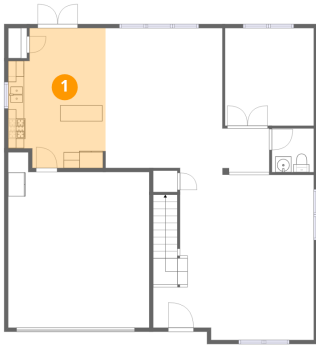

Home data report

7331 Tree Ridge Court, Candle Ridge West, Fort Worth, Tarrant County, Texas, United States, 76133

Room dimensions

Floor 2

Total:1269sqft Excluded: 0sqft

#		Dimensions	sqft	Counted as living area
8	Primary Bedroom	16'1" x 17'1"	275 sq. ft	Yes
9	W.I.C.	6'6" x 9'2"	60 sq. ft	Yes
10	Loft	22'1" x 19'8"	434 sq. ft	Yes
11	Bedroom	10'0" x 12'4"	123 sq. ft	Yes
12	Laundry	6'11" x 5'1"	35 sq. ft	Yes
13	Bedroom	9'11" x 12'4"	122 sq. ft	Yes
14	Bedroom	12'11" x 10'5"	135 sq. ft	Yes
15	Primary Bath	11'11" x 9'2"	110 sq. ft	Yes
16	Hall	5'0" x 3'6"	18 sq. ft	Yes
17	Bath	5'0" x 8'5"	42 sq. ft	Yes

7331 Tree Ridge Court, Candle Ridge West, Fort Worth, Tarrant County, Texas, United States, 76133

1 Floor 1 - Kitchen

Dimensions: 12'3" x 17'7"
Area: 216 sq. ft
Counted as living area: Yes

Heated: Yes
Finished: Yes
Enclosed: Yes
Contiguous: Yes
Permitted: Yes
Wet space: No
Addition: No
Conversion: No

2 Floor 1 - Living Room

Dimensions: 20'3" x 20'9"
Area: 420 sq. ft
Counted as living area: Yes

Heated: Yes
Finished: Yes
Enclosed: Yes
Contiguous: Yes
Permitted: Yes
Wet space: No
Addition: No
Conversion: No