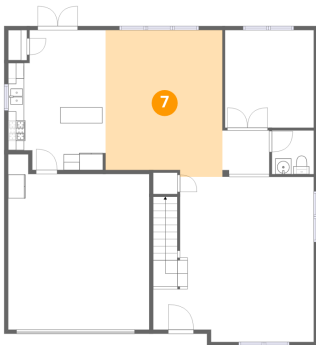

Dimensions: 5'10" x 5'6"
Area: 32 sq. ft
Counted as living area: Yes

Heated: Yes
Finished: Yes
Enclosed: Yes
Contiguous: Yes
Permitted: Yes
Wet space: No
Addition: No
Conversion: No

7331 Tree Ridge Court, Candle Ridge West, Fort Worth, Tarrant County, Texas, United States, 76133

6 Floor 1 - Room

Dimensions: 11'2" x 12'4"
Area: 138 sq. ft
Counted as living area: Yes

Heated: Yes
Finished: Yes
Enclosed: Yes
Contiguous: Yes
Permitted: Yes
Wet space: No
Addition: No
Conversion: No

7 Floor 1 - Dining Area