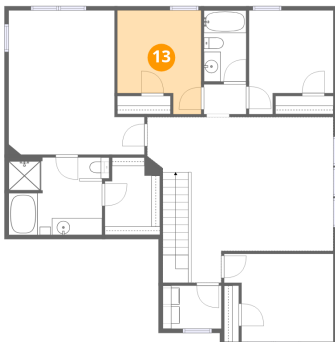

13 Floor 2 - Bedroom

Dimensions: 9'11" x 12'4"
Area: 122 sq. ft
Counted as living area: Yes

Heated: Yes
Finished: Yes
Enclosed: Yes
Contiguous: Yes
Permitted: Yes
Wet space: No
Addition: No
Conversion: No