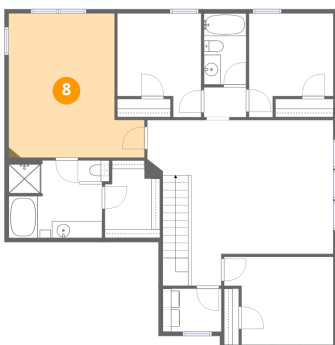

8 Floor 2 - Primary Bedroom

Dimensions: 16'1" x 17'1"
Area: 275 sq. ft
Counted as living area: Yes

Heated: Yes
Finished: Yes
Enclosed: Yes
Contiguous: Yes
Permitted: Yes
Wet space: No
Addition: No
Conversion: No