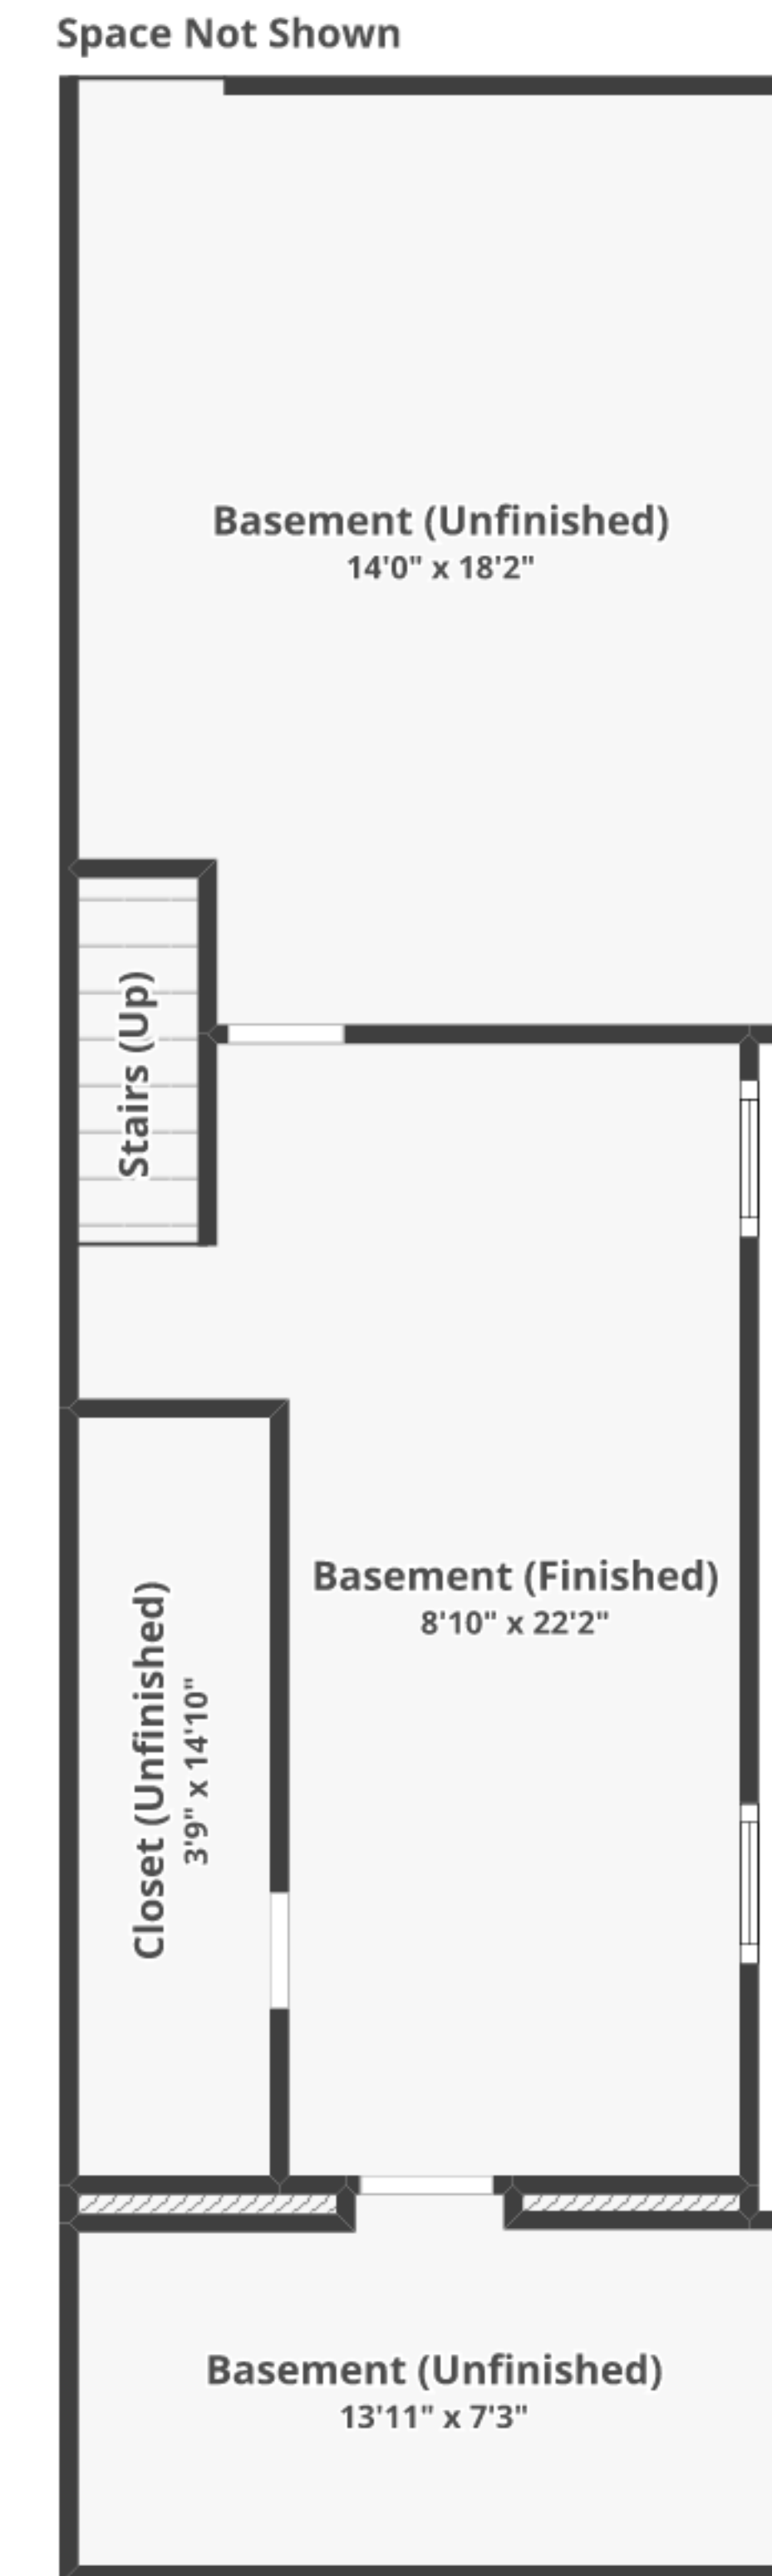

1211 E Bellevue Ave, Reading, PA 19605

Total finished area: ~1,438.52 sq. ft.

Total unfinished area: ~ 398.94 sq. ft.

FLOOR 1
Finished area: ~612.62 sq. ft.
Unfinished area: ~0 sq. ft.

FLOOR 2
Finished area: ~613.15 sq. ft.
Unfinished area: ~0.61 sq. ft.

BASEMENT
Finished area: ~212.75 sq. ft.
Unfinished area: ~398.33 sq. ft.