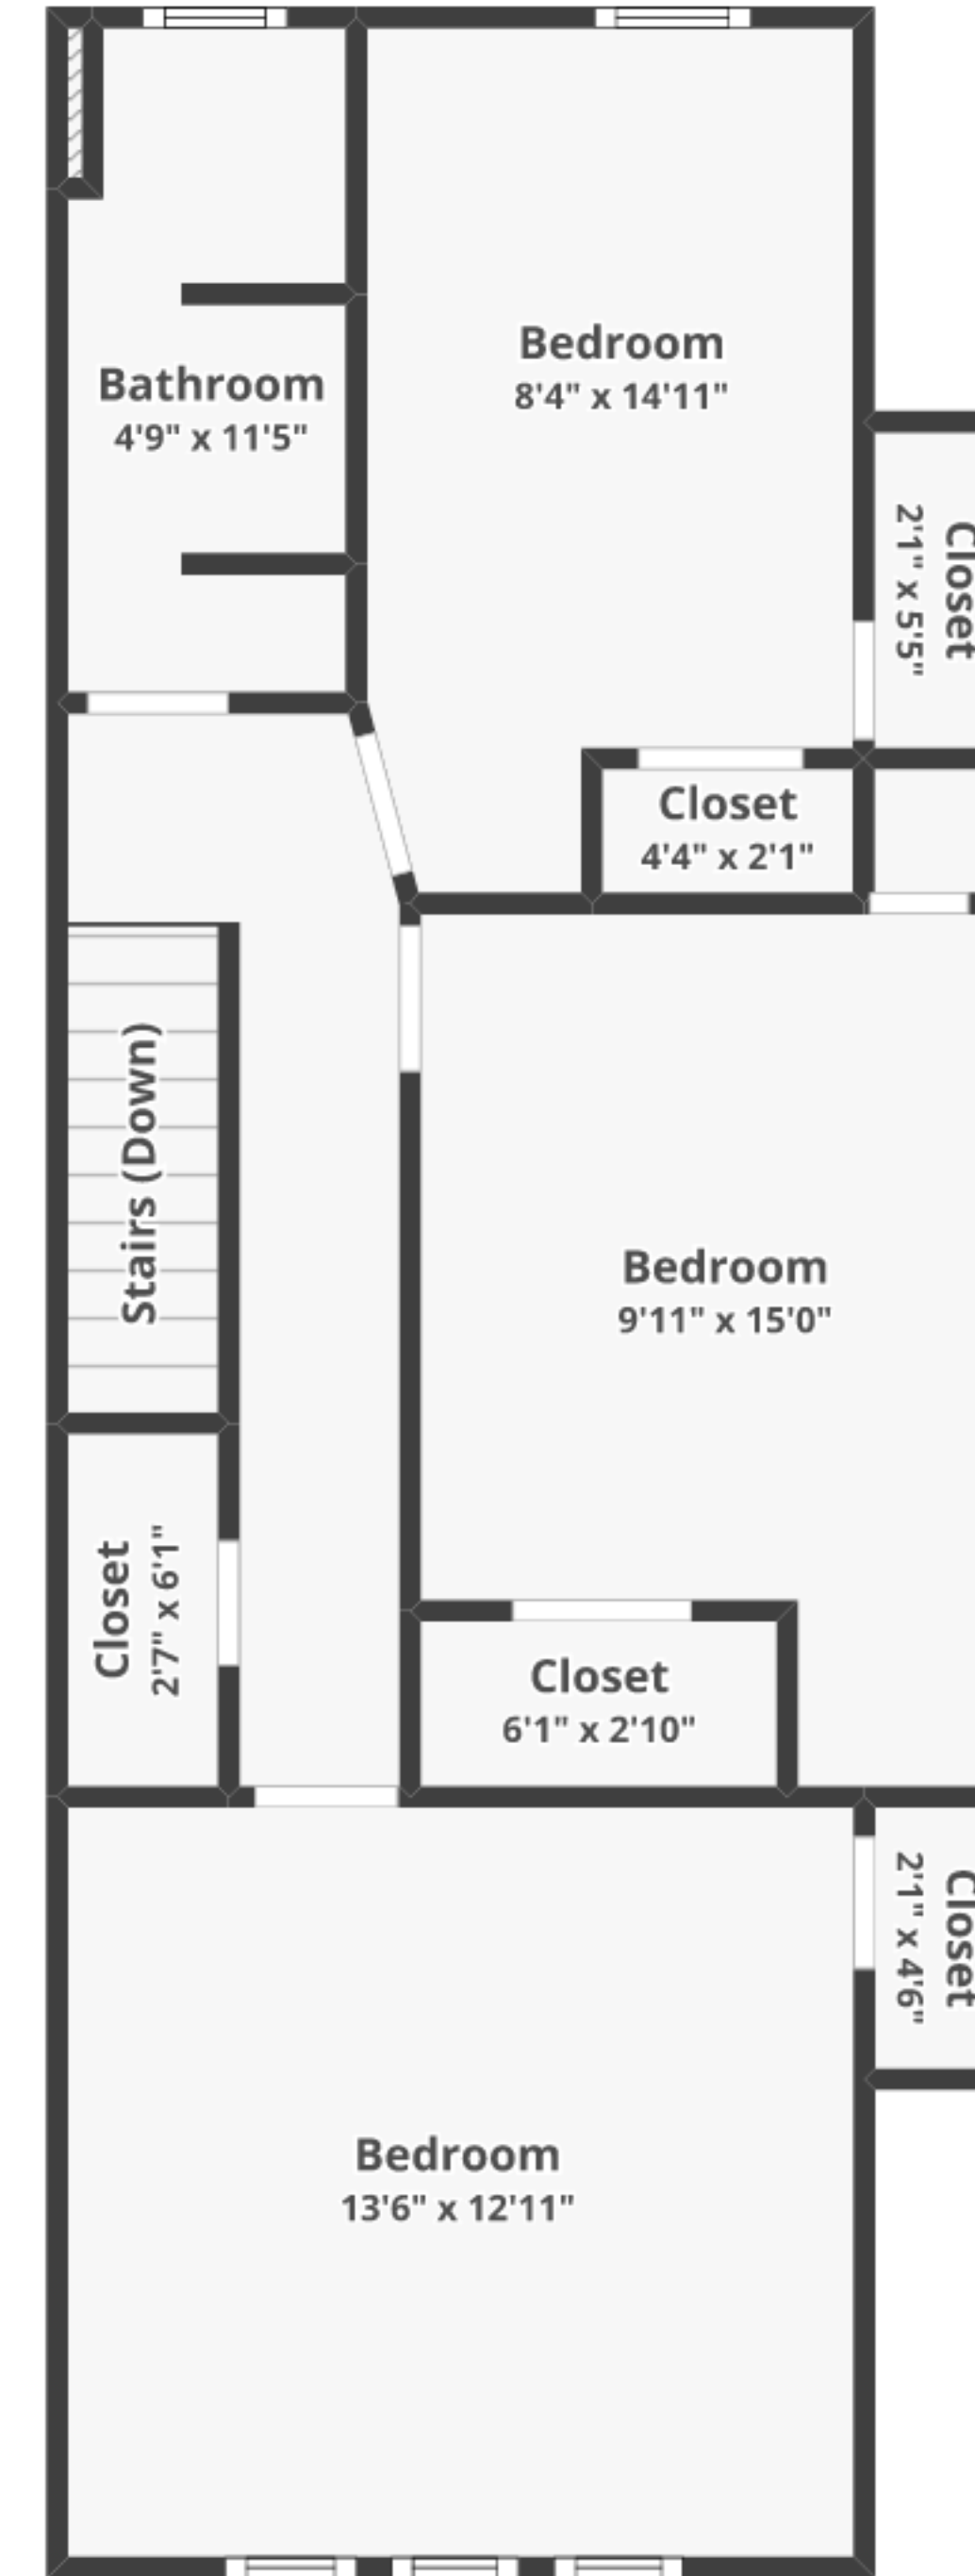

1211 E Bellevue Ave, Reading, PA 19605

Total finished area: ~1,438.52 sq. ft.

Total unfinished area: ~ 398.94 sq. ft.

FLOOR 1
Finished area: ~612.62 sq. ft.
Unfinished area: ~0 sq. ft.

FLOOR 2
Finished area: ~613.15 sq. ft.
Unfinished area: ~0.61 sq. ft.

BASEMENT
Finished area: ~212.75 sq. ft.
Unfinished area: ~398.33 sq. ft.