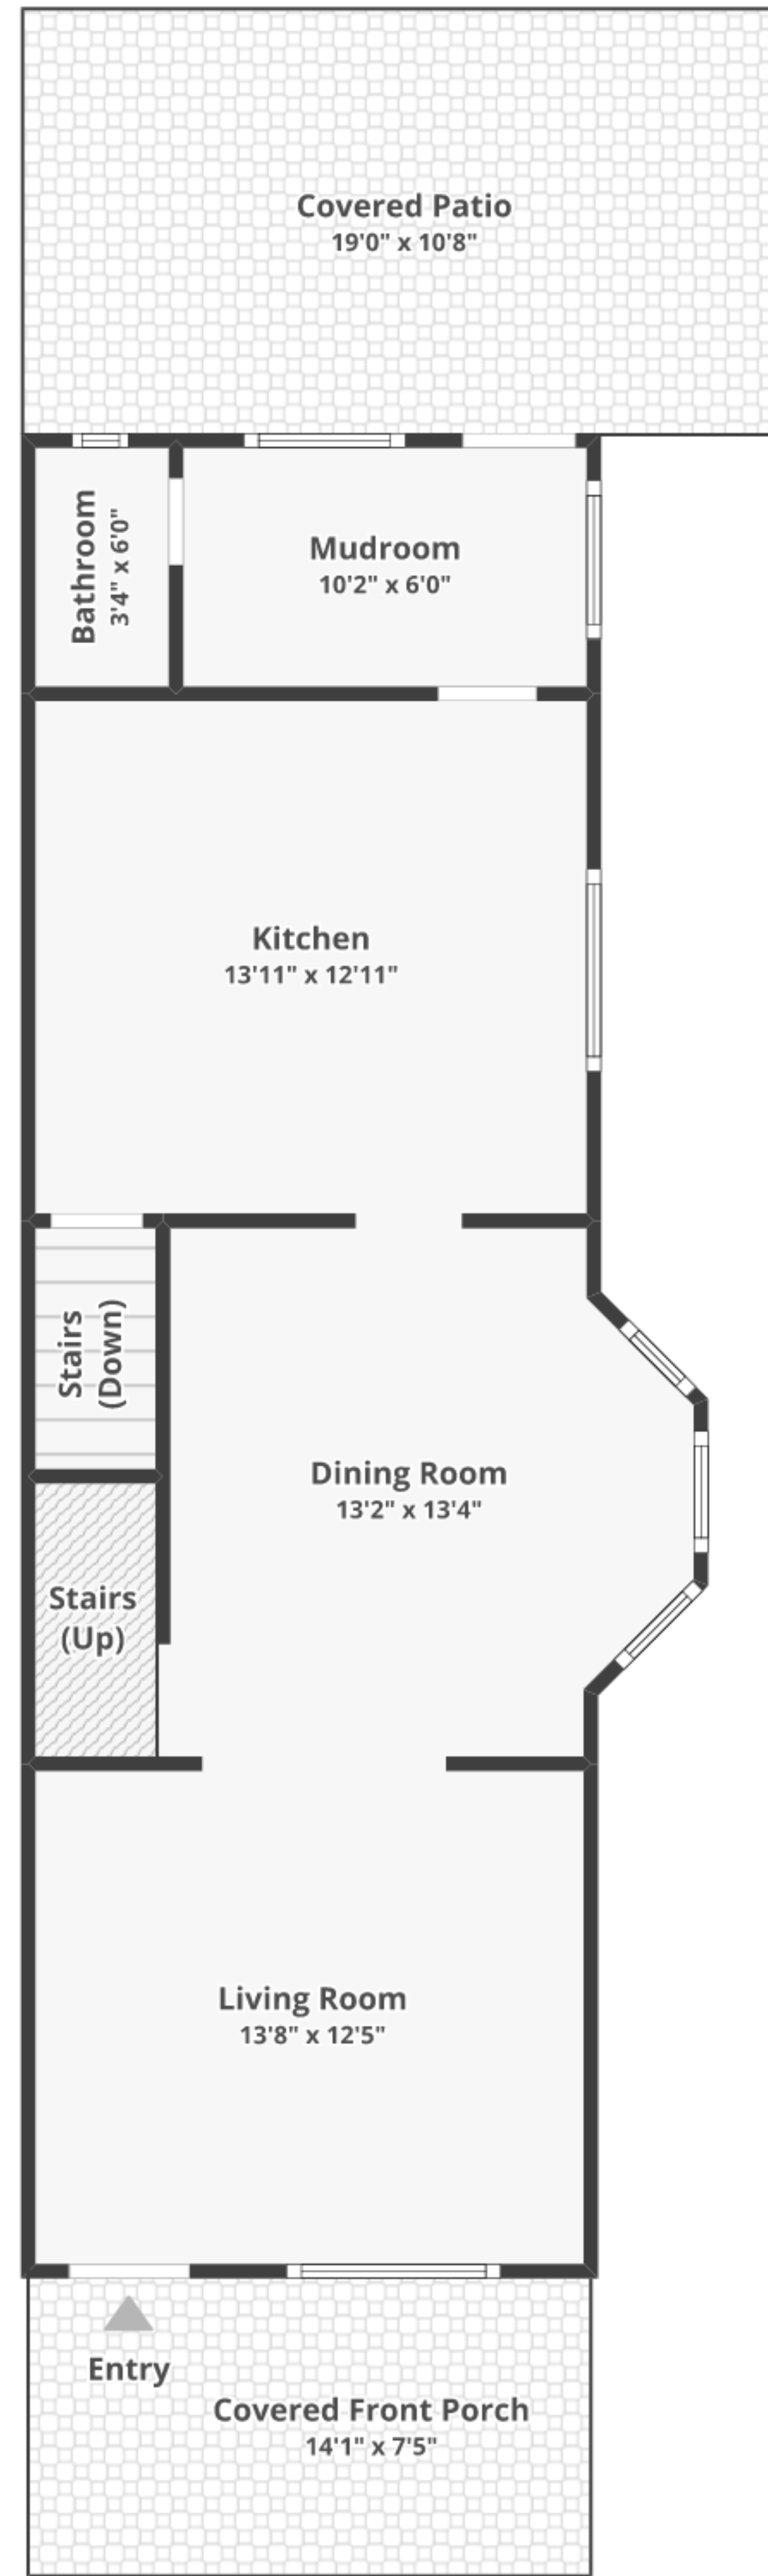

1211 E Bellevue Ave, Reading, PA 19605

Total finished area: ~1,438.52 sq. ft.

Total unfinished area: ~ 398.94 sq. ft.

FLOOR 1
Finished area: ~612.62 sq. ft.
Unfinished area: ~0 sq. ft.

FLOOR 2
Finished area: ~613.15 sq. ft.
Unfinished area: ~0.61 sq. ft.

BASEMENT
Finished area: ~212.75 sq. ft.
Unfinished area: ~398.33 sq. ft.