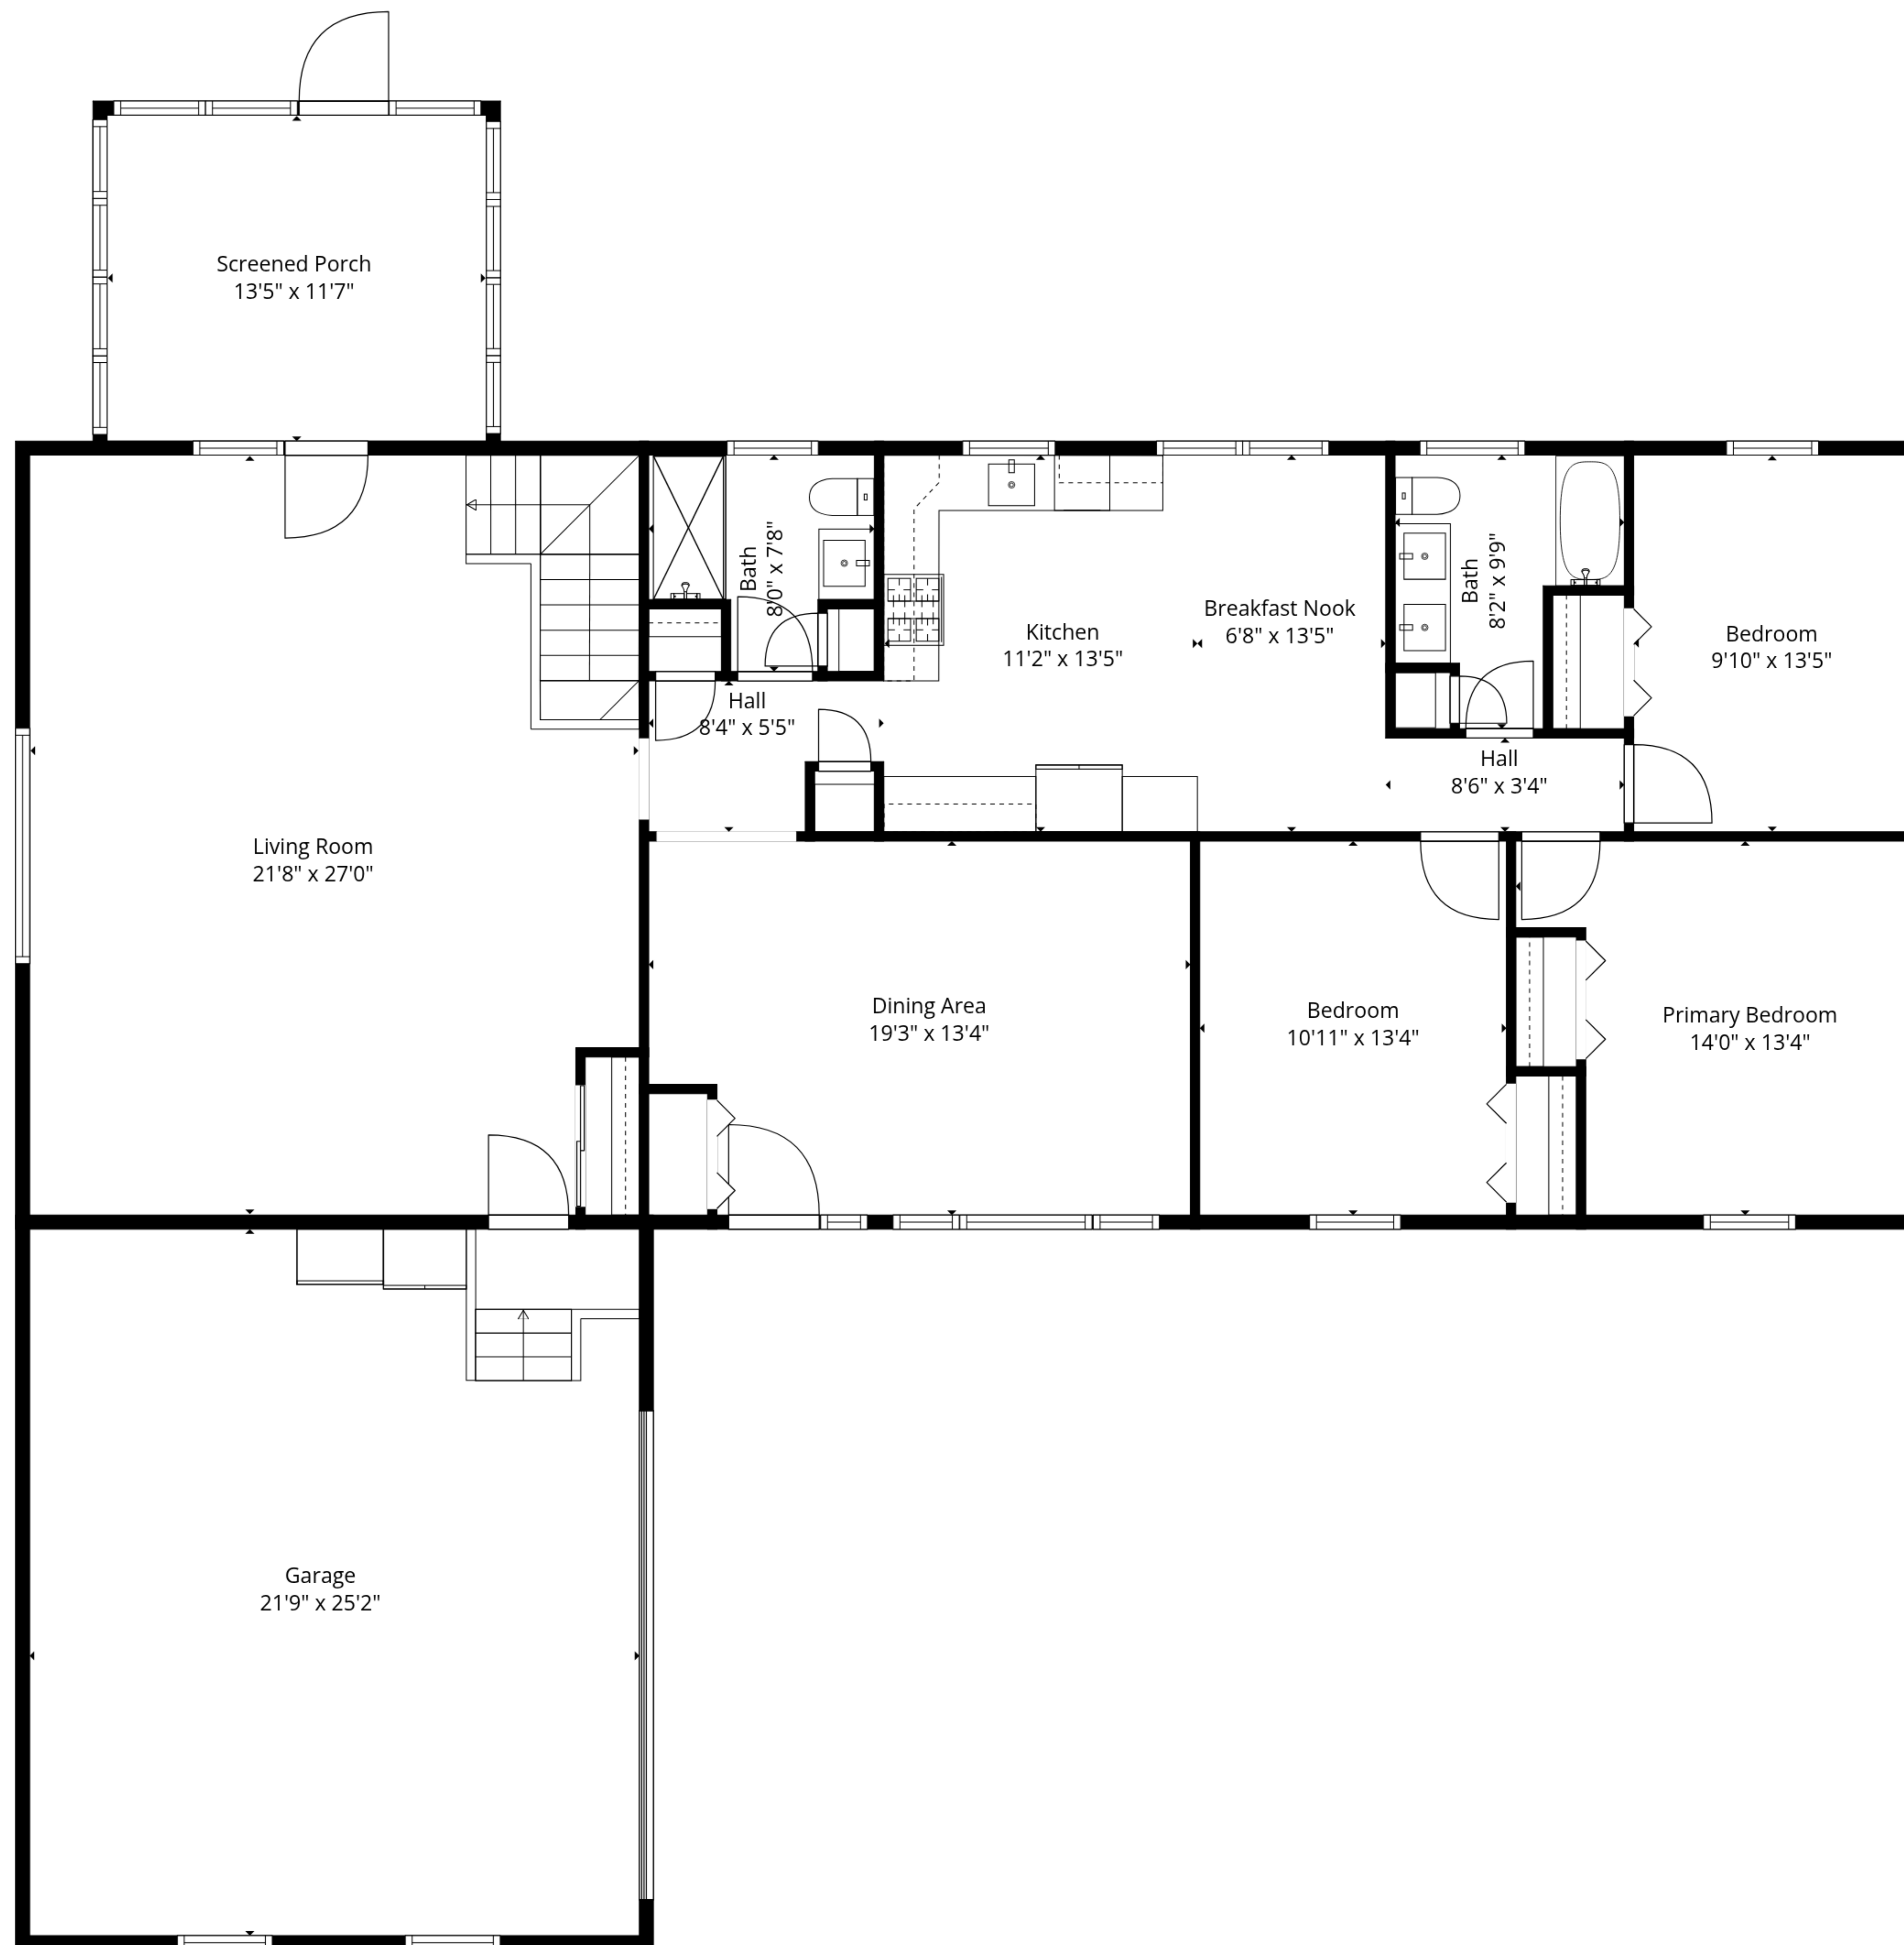

TOTAL: 2794 sq. ft

Basement: 991 sq. ft, 1st floor: 1803 sq. ft

EXCLUDED AREAS: UTILITY: 219 sq. ft, UNDEFINED: 6 sq. ft, GARAGE: 546 sq. ft,
SCREENED PORCH: 157 sq. ft, WALLS: 229 sq. ft

TOTAL: 2794 sq. ft

Basement: 991 sq. ft, 1st floor: 1803 sq. ft

EXCLUDED AREAS: UTILITY: 219 sq. ft, UNDEFINED: 6 sq. ft, GARAGE: 546 sq. ft,

SCREENED PORCH: 157 sq. ft, WALLS: 229 sq. ft

Basement

1st Floor

TOTAL: 2794 sq. ft

Basement: 991 sq. ft, 1st floor: 1803 sq. ft

EXCLUDED AREAS: UTILITY: 219 sq. ft, UNDEFINED: 6 sq. ft, GARAGE: 546 sq. ft,

SCREENED PORCH: 157 sq. ft, WALLS: 229 sq. ft