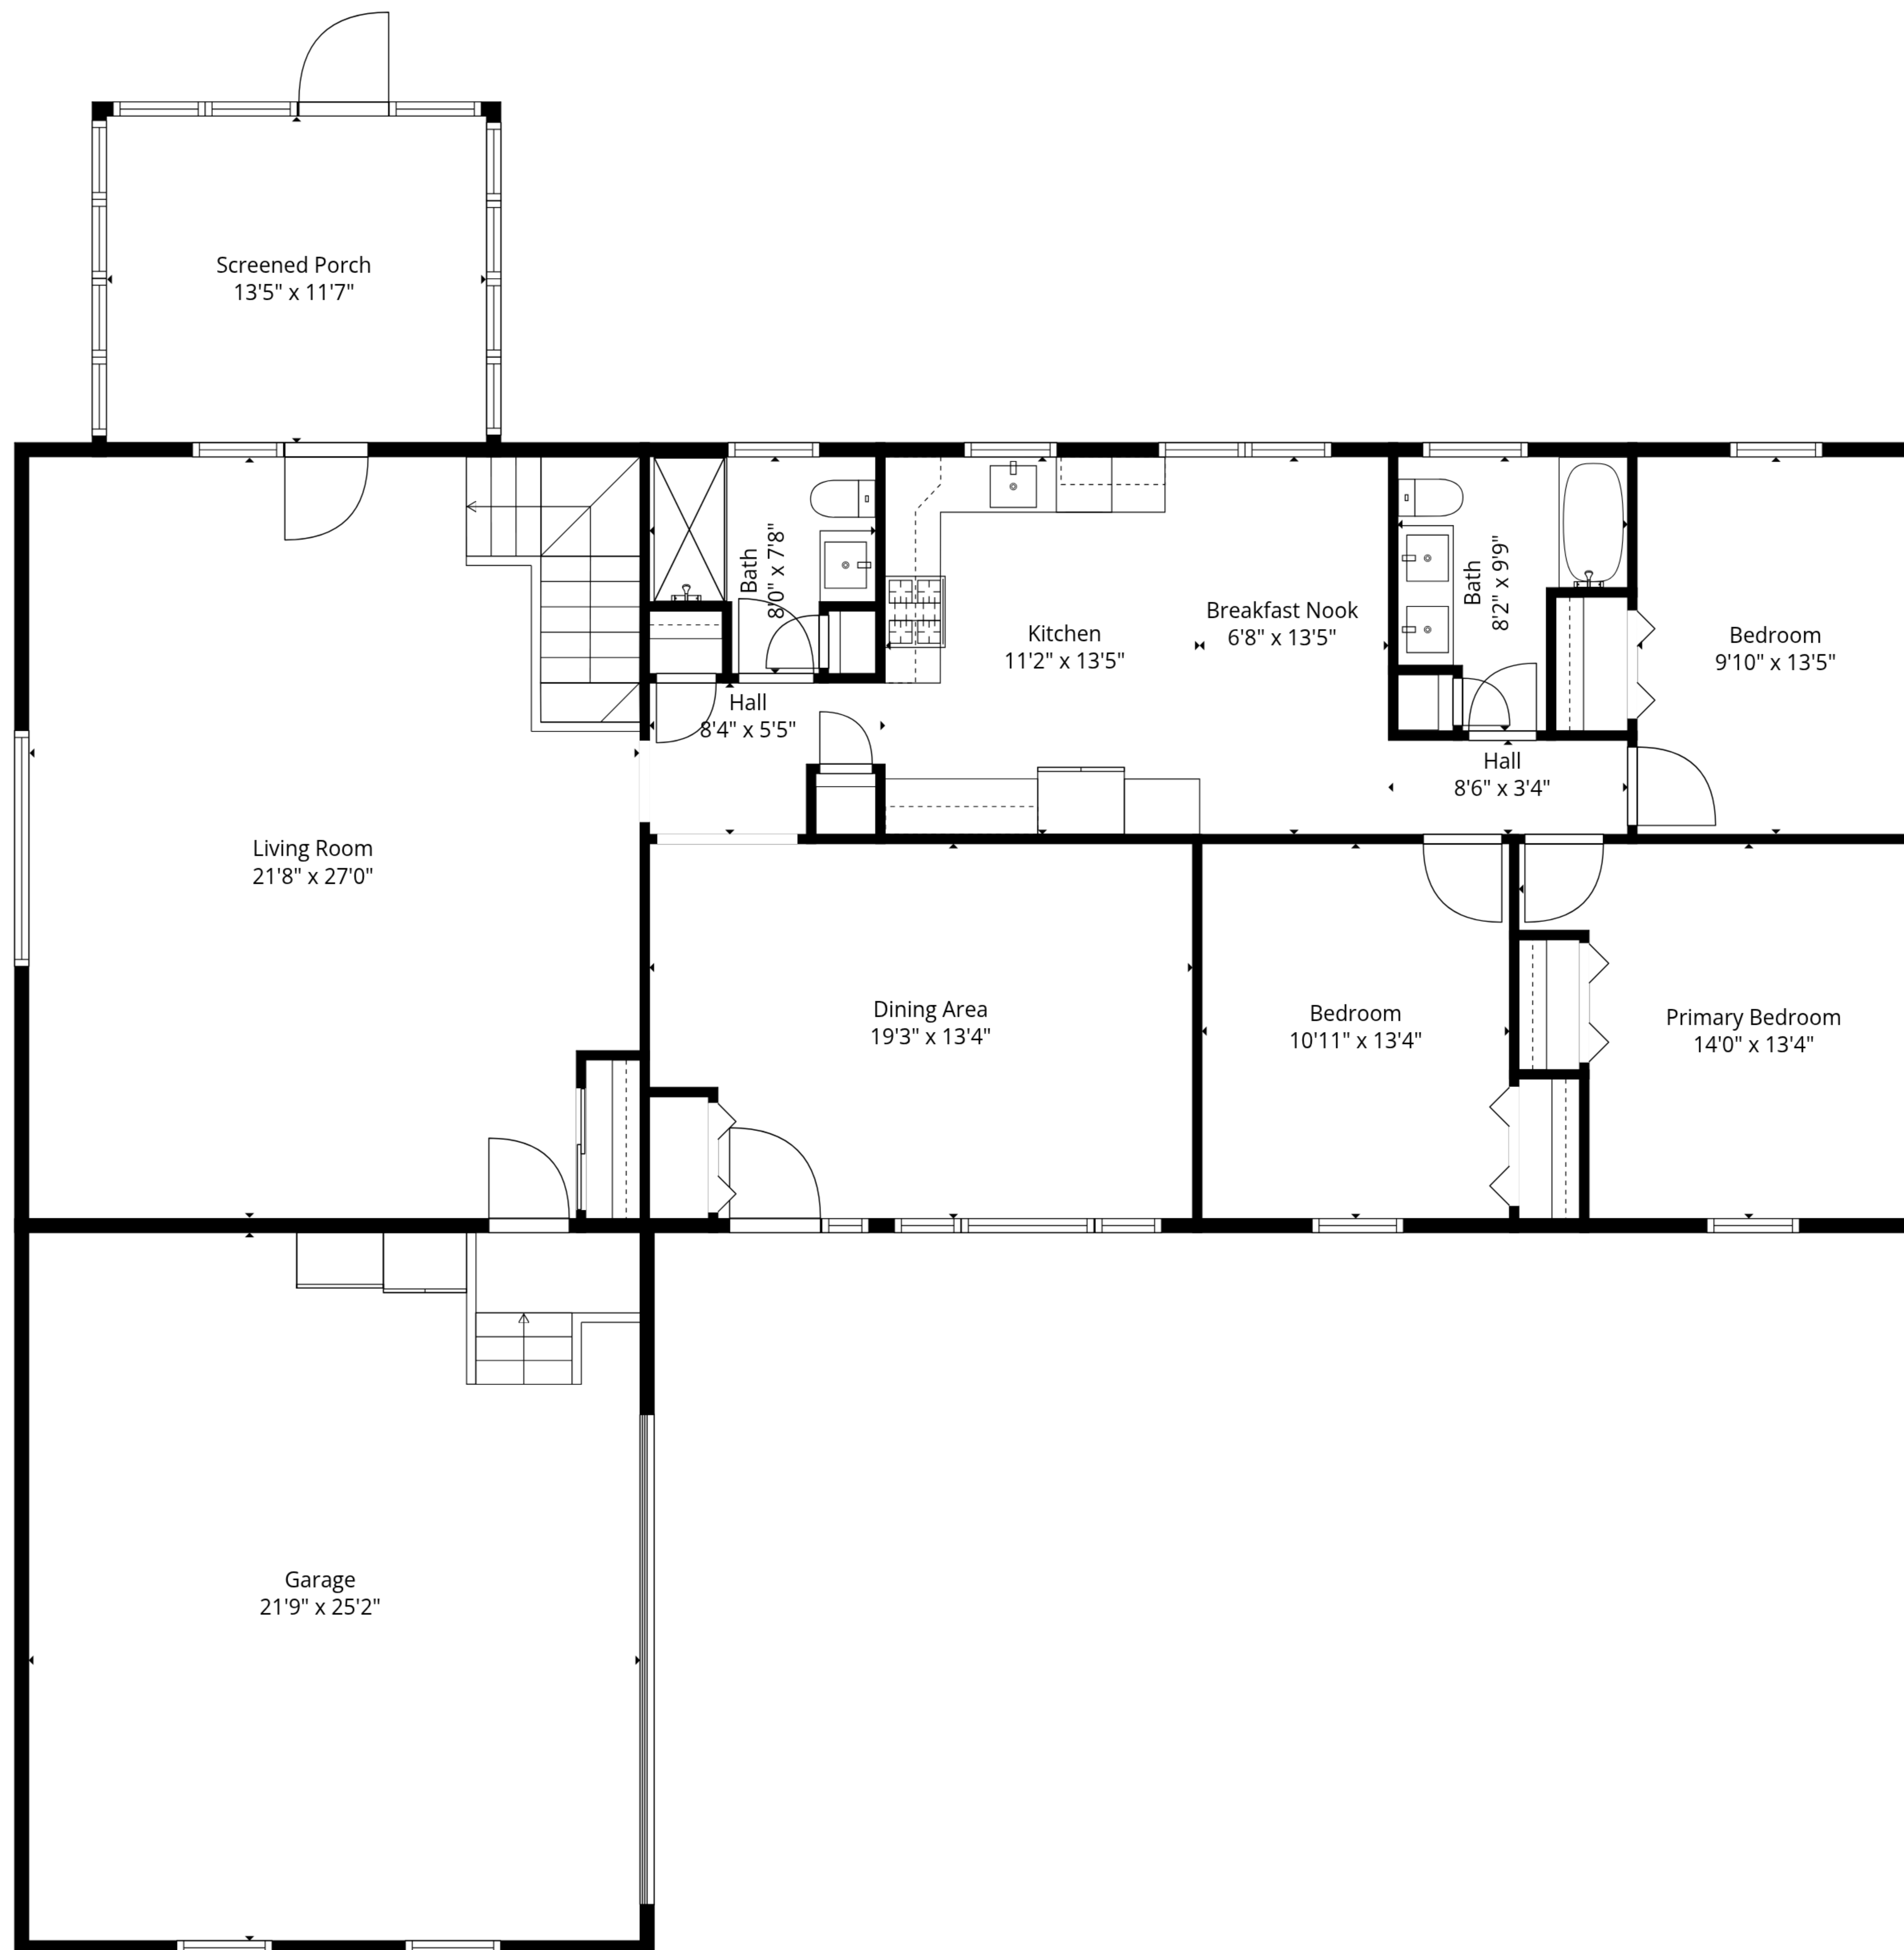

TOTAL: 2794 sq. ft

Basement: 991 sq. ft, 1st floor: 1803 sq. ft

EXCLUDED AREAS: UTILITY: 219 sq. ft, UNDEFINED: 6 sq. ft, GARAGE: 546 sq. ft,
SCREENED PORCH: 157 sq. ft, WALLS: 229 sq. ft

TOTAL: 2794 sq. ft

Basement: 991 sq. ft, 1st floor: 1803 sq. ft

EXCLUDED AREAS: UTILITY: 219 sq. ft, UNDEFINED: 6 sq. ft, GARAGE: 546 sq. ft,

SCREENED PORCH: 157 sq. ft, WALLS: 229 sq. ft

Basement

1st Floor

TOTAL: 2794 sq. ft

Basement: 991 sq. ft, 1st floor: 1803 sq. ft

EXCLUDED AREAS: UTILITY: 219 sq. ft, UNDEFINED: 6 sq. ft, GARAGE: 546 sq. ft,

SCREENED PORCH: 157 sq. ft, WALLS: 229 sq. ft