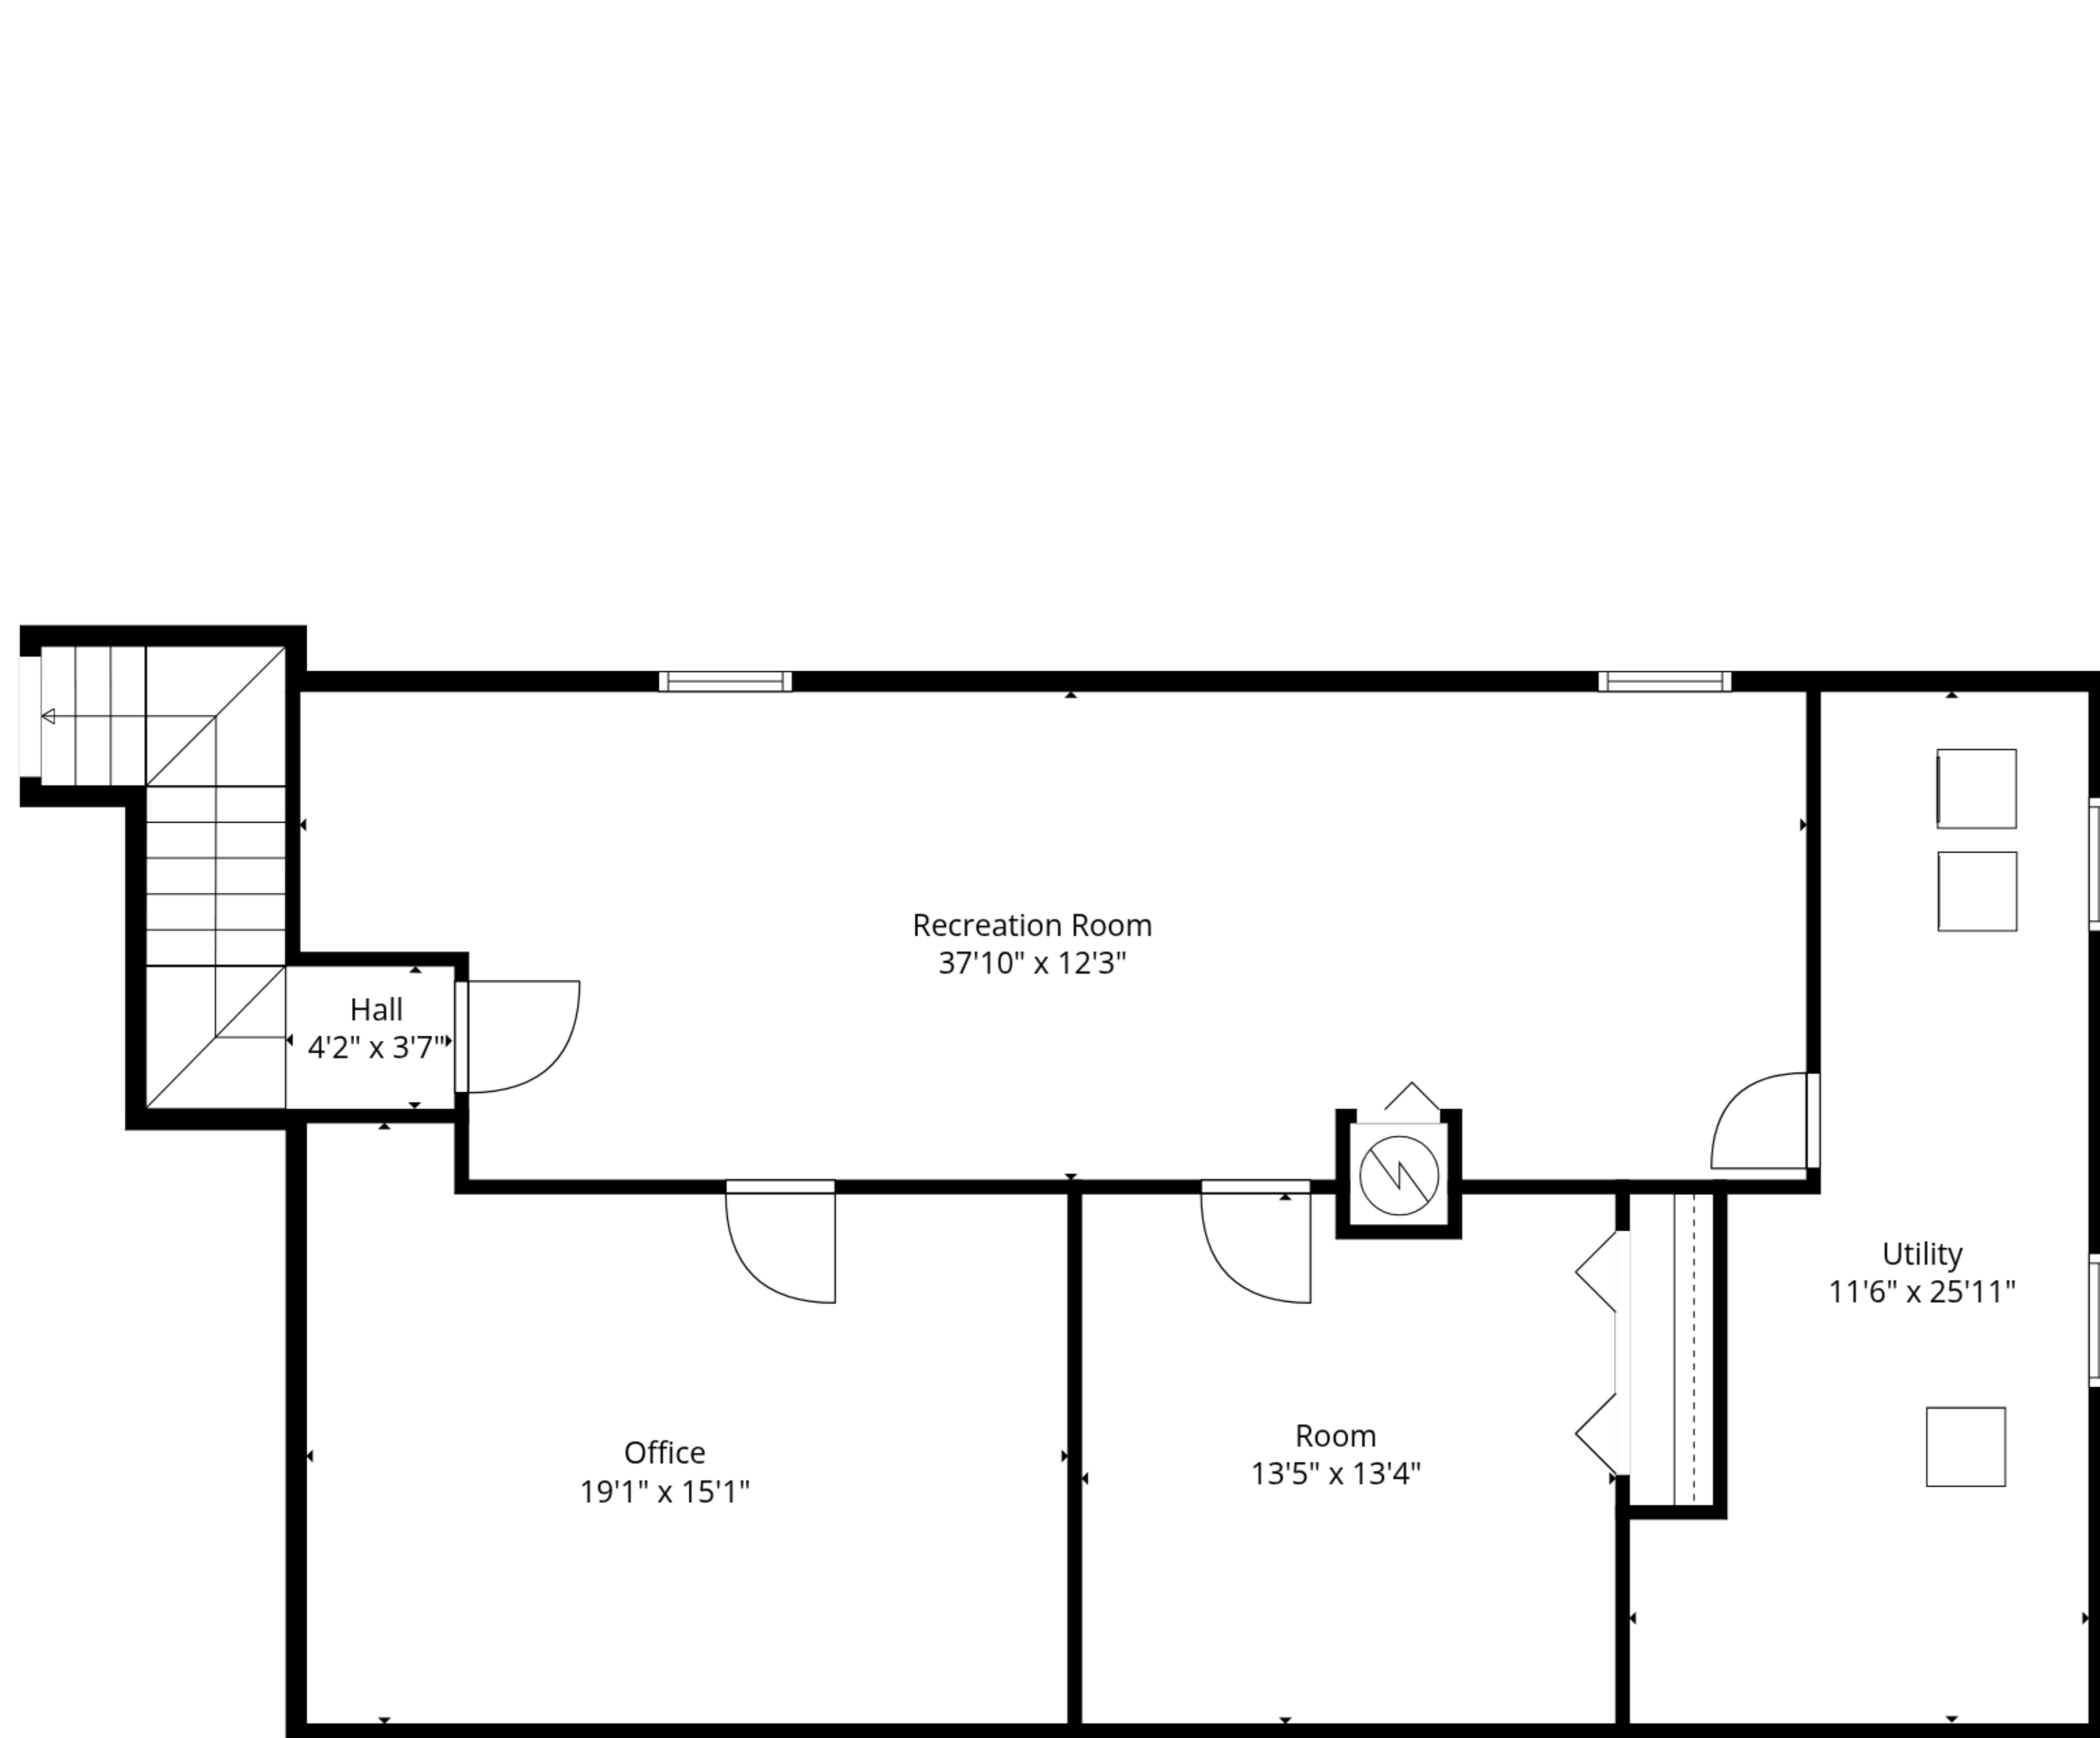

TOTAL: 2794 sq. ft

Basement: 991 sq. ft, 1st floor: 1803 sq. ft

EXCLUDED AREAS: UTILITY: 219 sq. ft, UNDEFINED: 6 sq. ft, GARAGE: 546 sq. ft,
SCREENED PORCH: 157 sq. ft, WALLS: 229 sq. ft

TOTAL: 2794 sq. ft

Basement: 991 sq. ft, 1st floor: 1803 sq. ft

EXCLUDED AREAS: UTILITY: 219 sq. ft, UNDEFINED: 6 sq. ft, GARAGE: 546 sq. ft,

SCREENED PORCH: 157 sq. ft, WALLS: 229 sq. ft

Basement

1st Floor

TOTAL: 2794 sq. ft

Basement: 991 sq. ft, 1st floor: 1803 sq. ft

EXCLUDED AREAS: UTILITY: 219 sq. ft, UNDEFINED: 6 sq. ft, GARAGE: 546 sq. ft,

SCREENED PORCH: 157 sq. ft, WALLS: 229 sq. ft