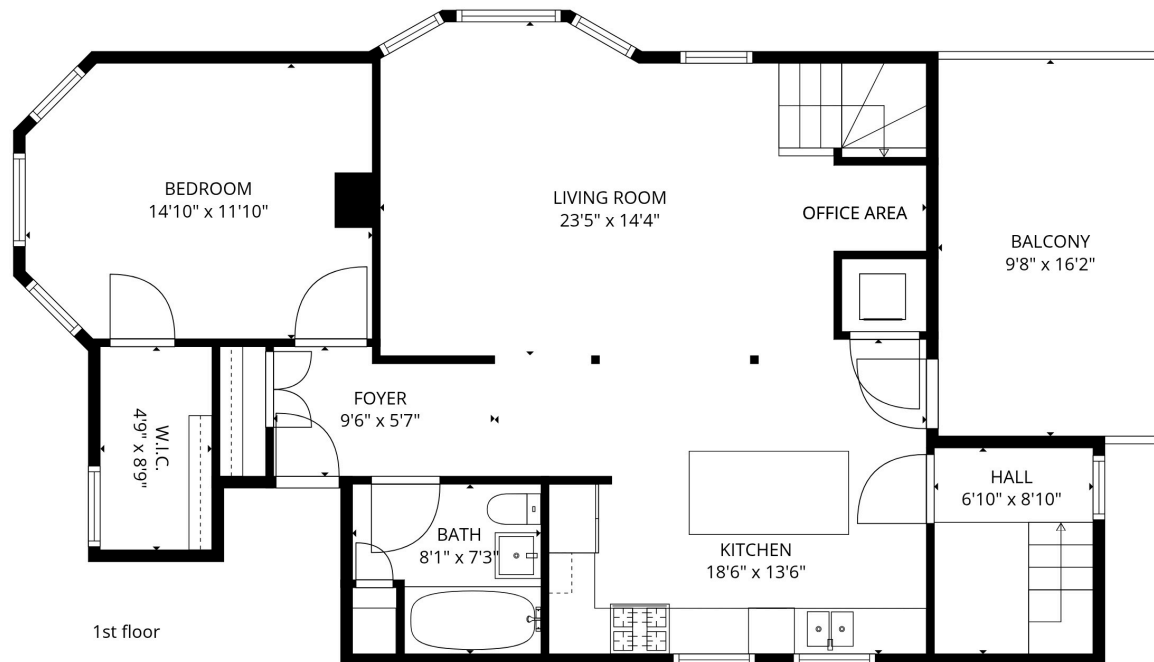

2nd floor

1st floor

TOTAL: 1309 sq. ft

1st floor: 939 sq. ft, 2nd floor: 370 sq. ft

EXCLUDED AREAS: BALCONY: 156 sq. ft, OPEN TO BELOW: 167 sq. ft, LOW CEILING: 18 sq. ft,
WALLS: 125 sq. ft