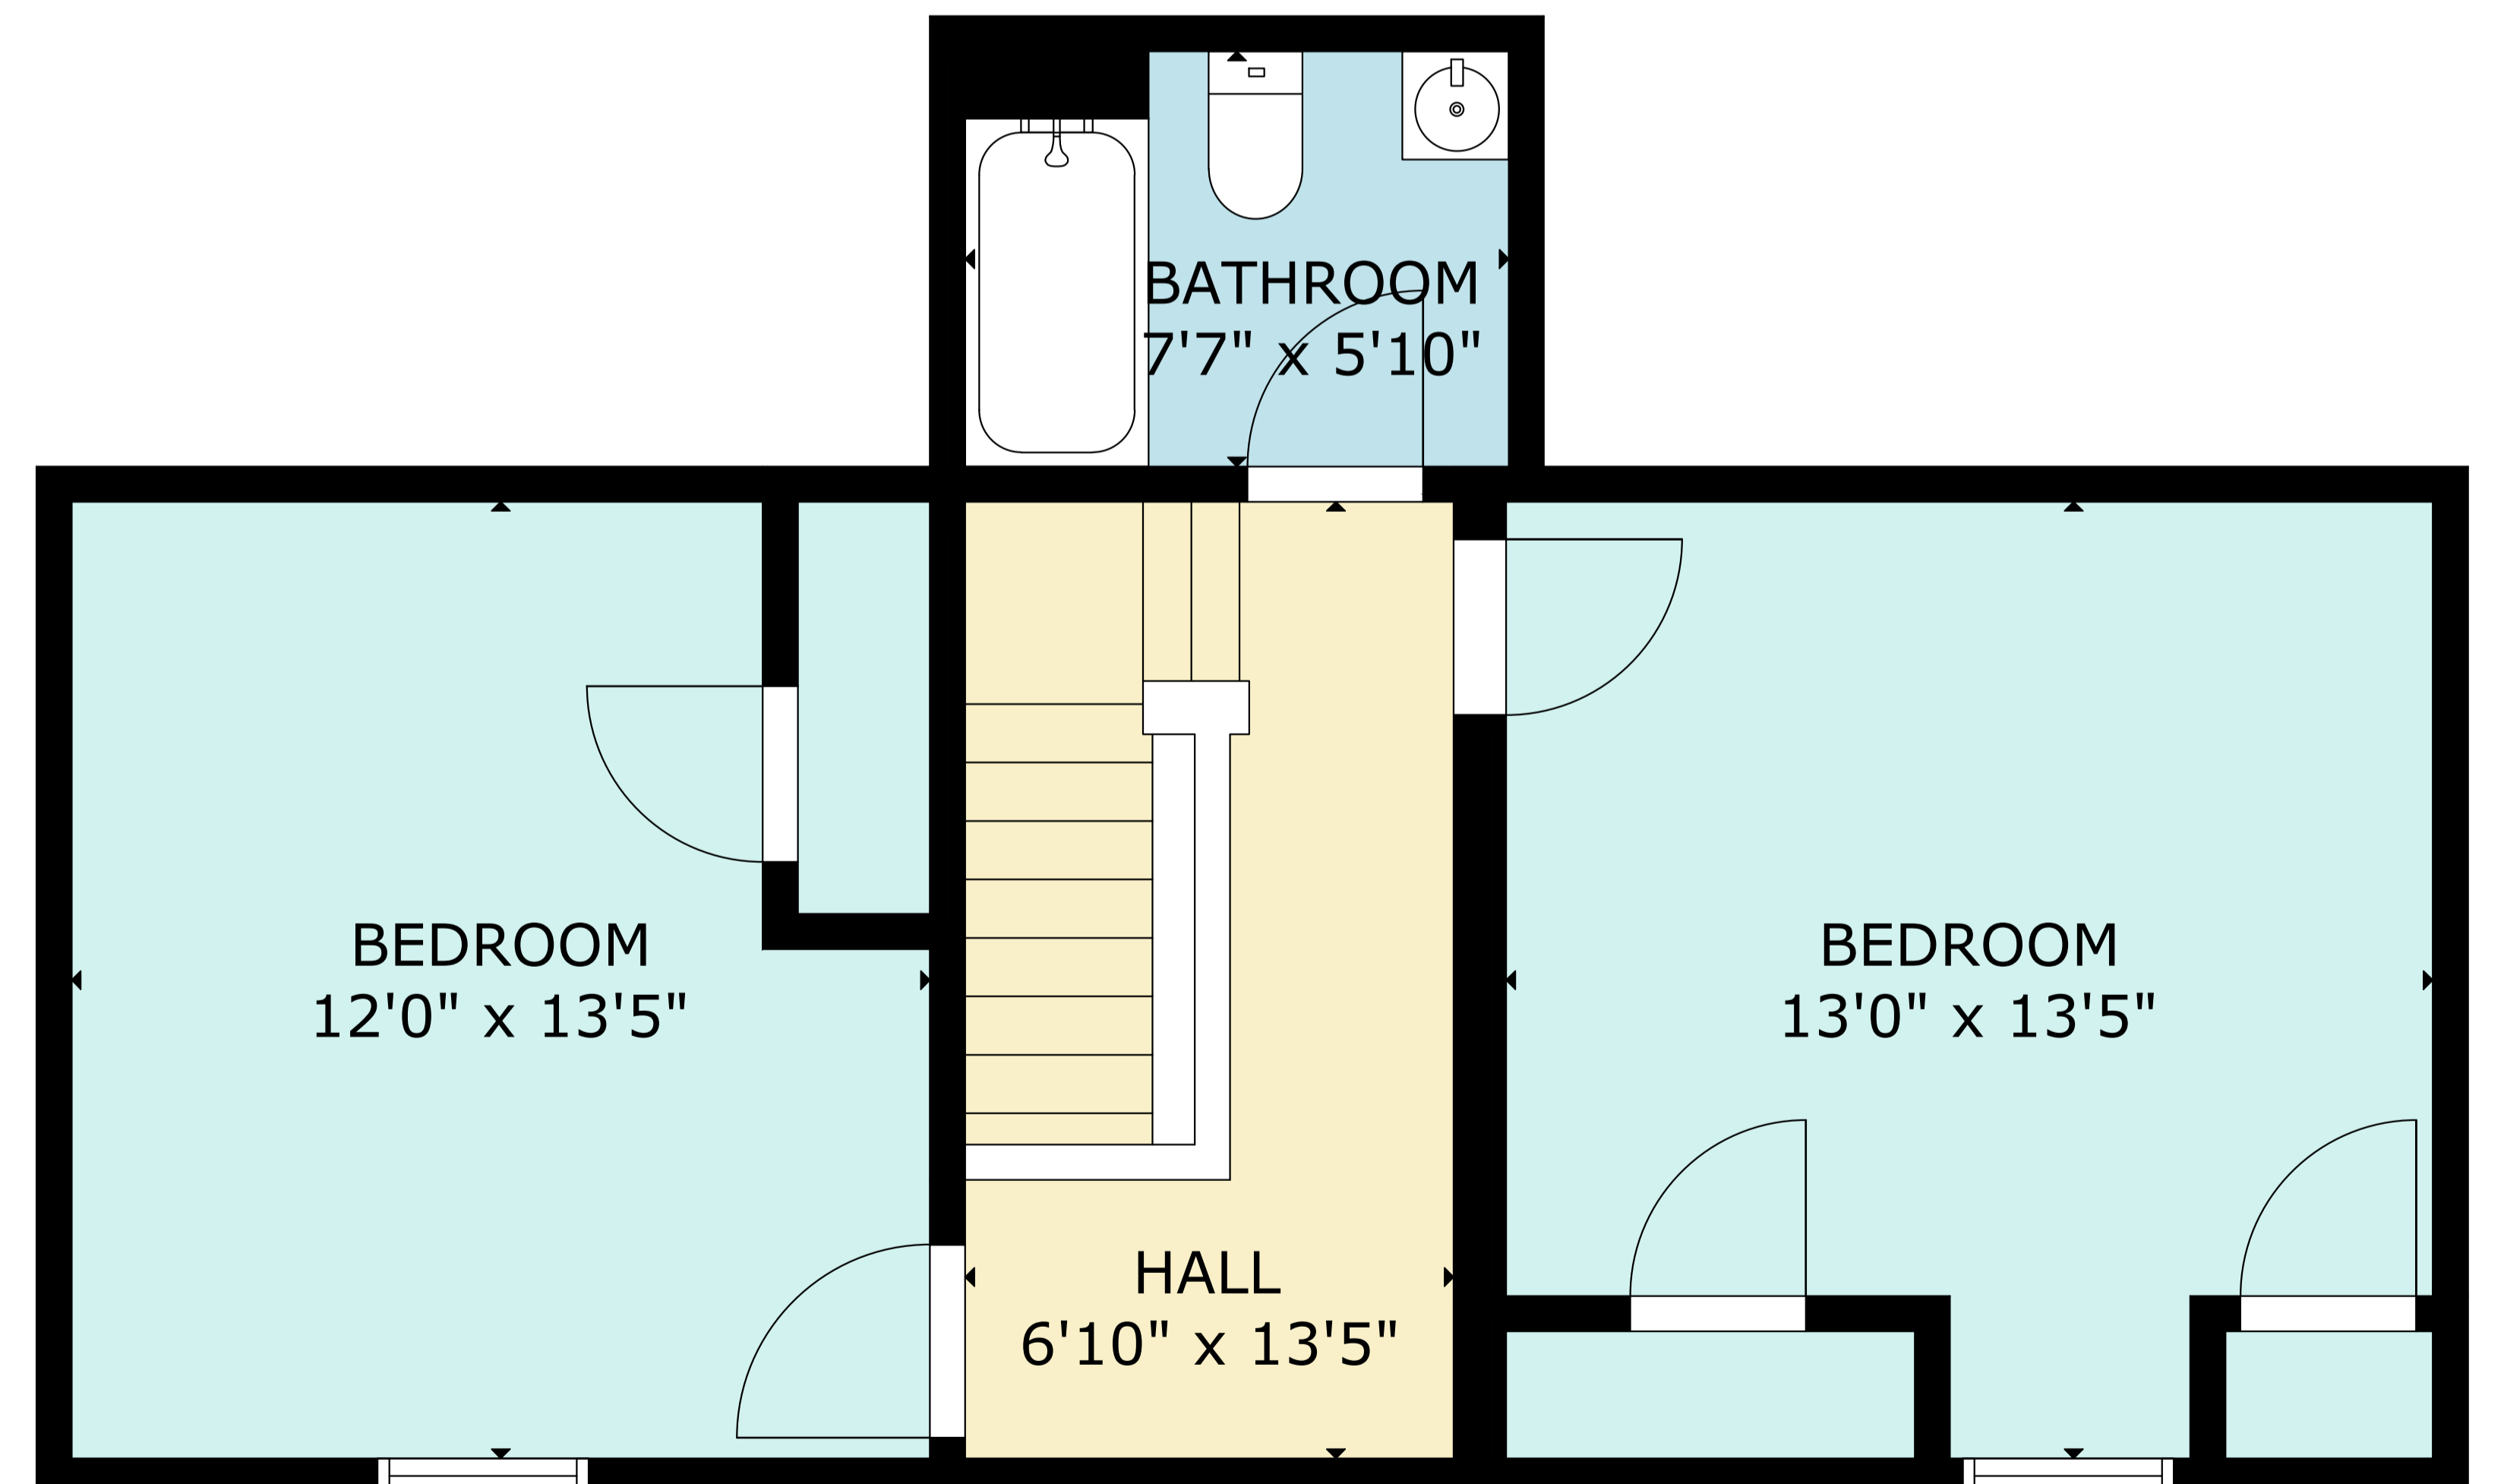

FLOOR 1

FLOOR 2

GROSS INTERNAL AREA
 TOTAL: 1,467 sq.ft
 FLOOR 1: 977 sq.ft, FLOOR 2: 490 sq.ft
 SIZE AND DIMENSIONS ARE APPROXIMATE, ACTUAL MAY VARY