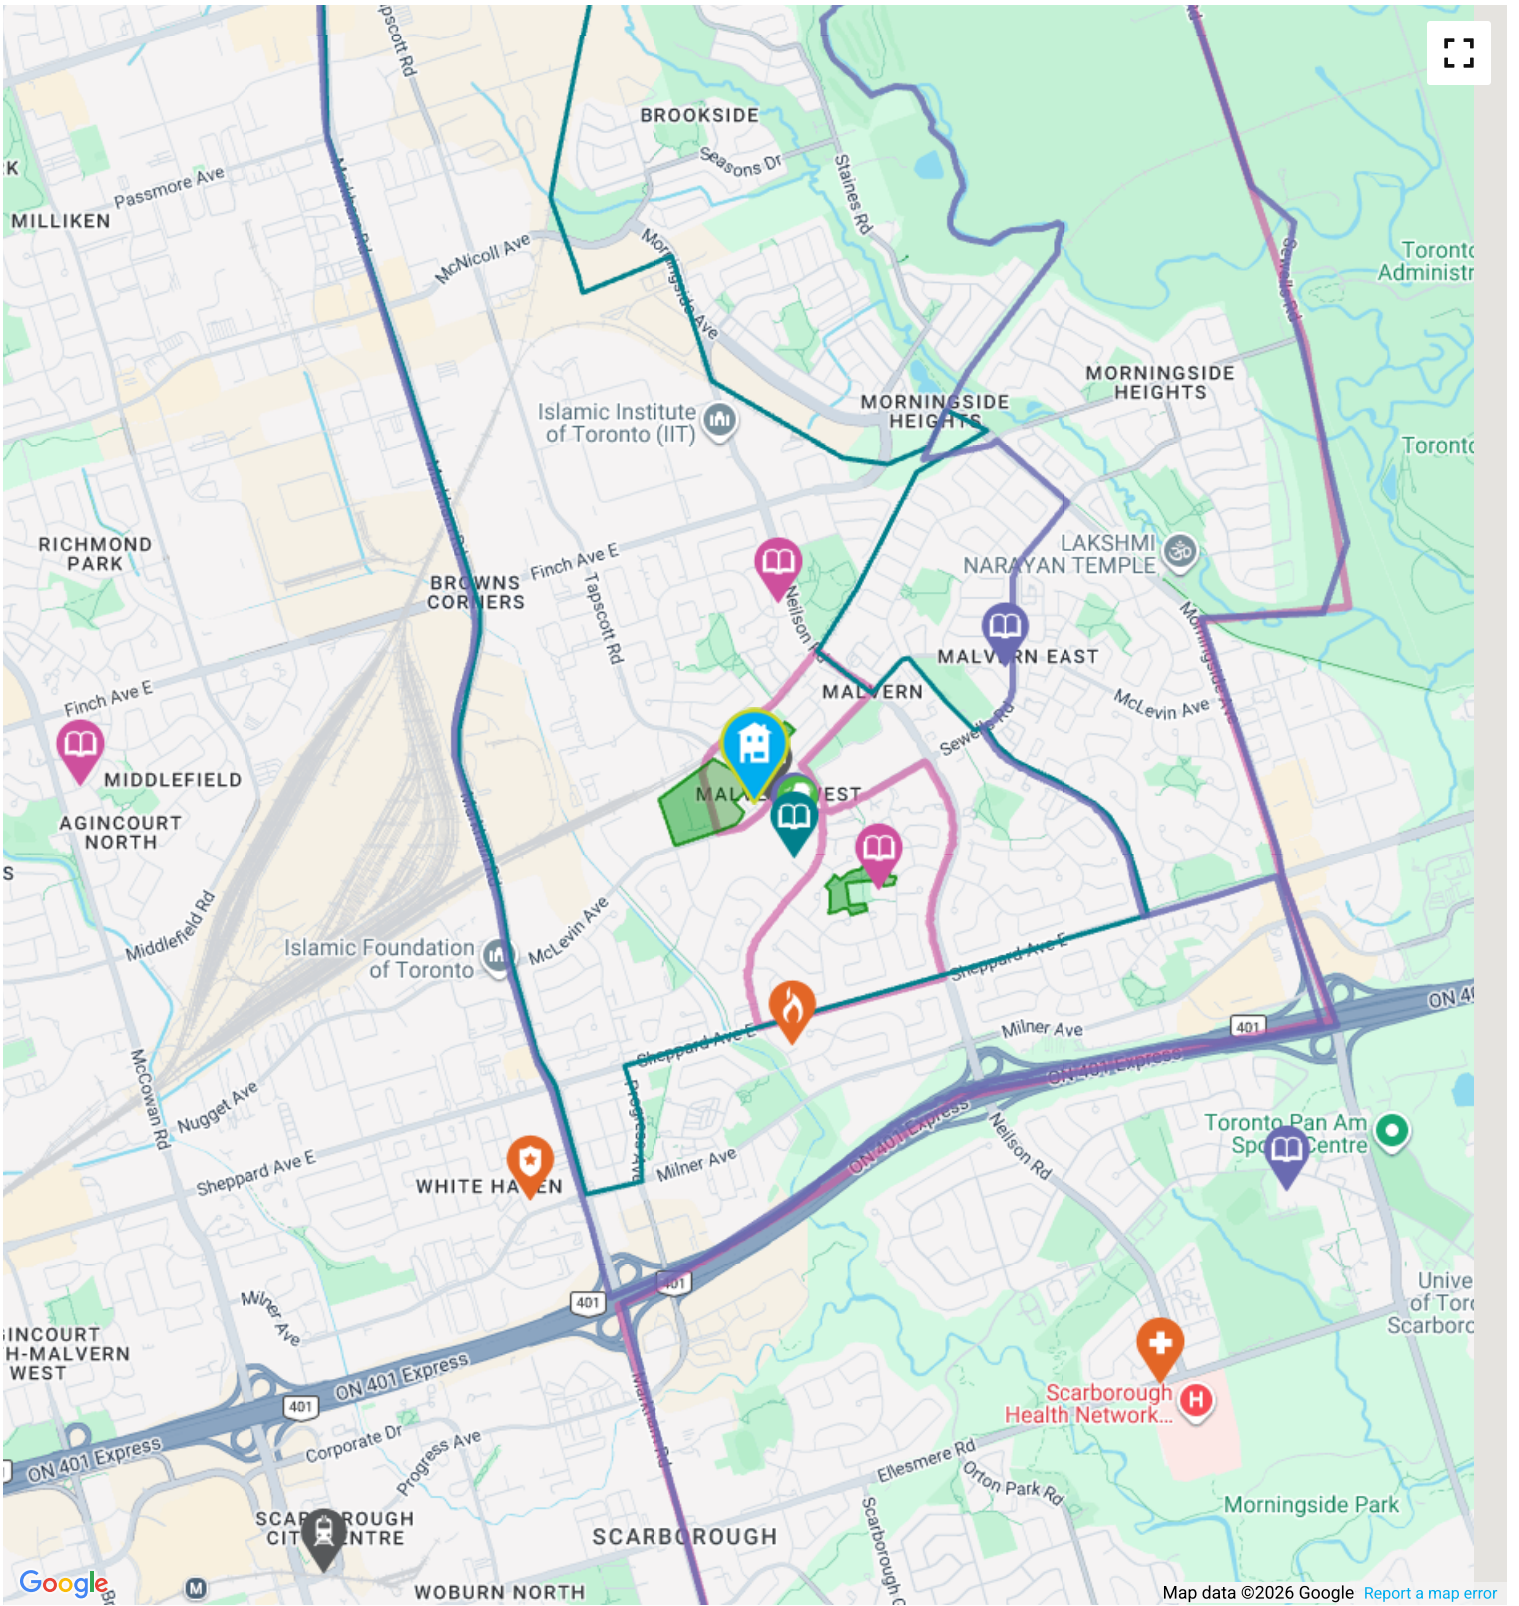

The nearest rail transit stop is Mccowan Station

3.82 KM away

<http://www.ttc.ca...>

The nearest street-level transit stop is McLevin Ave At Tapscott Rd West Side about a 1 minute walk - 0.07 KM

<http://www.ttc.ca...>

1.05 KM away

Address 7 Lapsley Rd, Toronto, ON, Canada

<https://www.toronto.ca...>

The nearest police facility is 42 Division

1.97 KM away

Address 242 Milner Ave, Toronto, ON, M1S 5C4, Canada

<http://www.torontopolice.on.ca...>