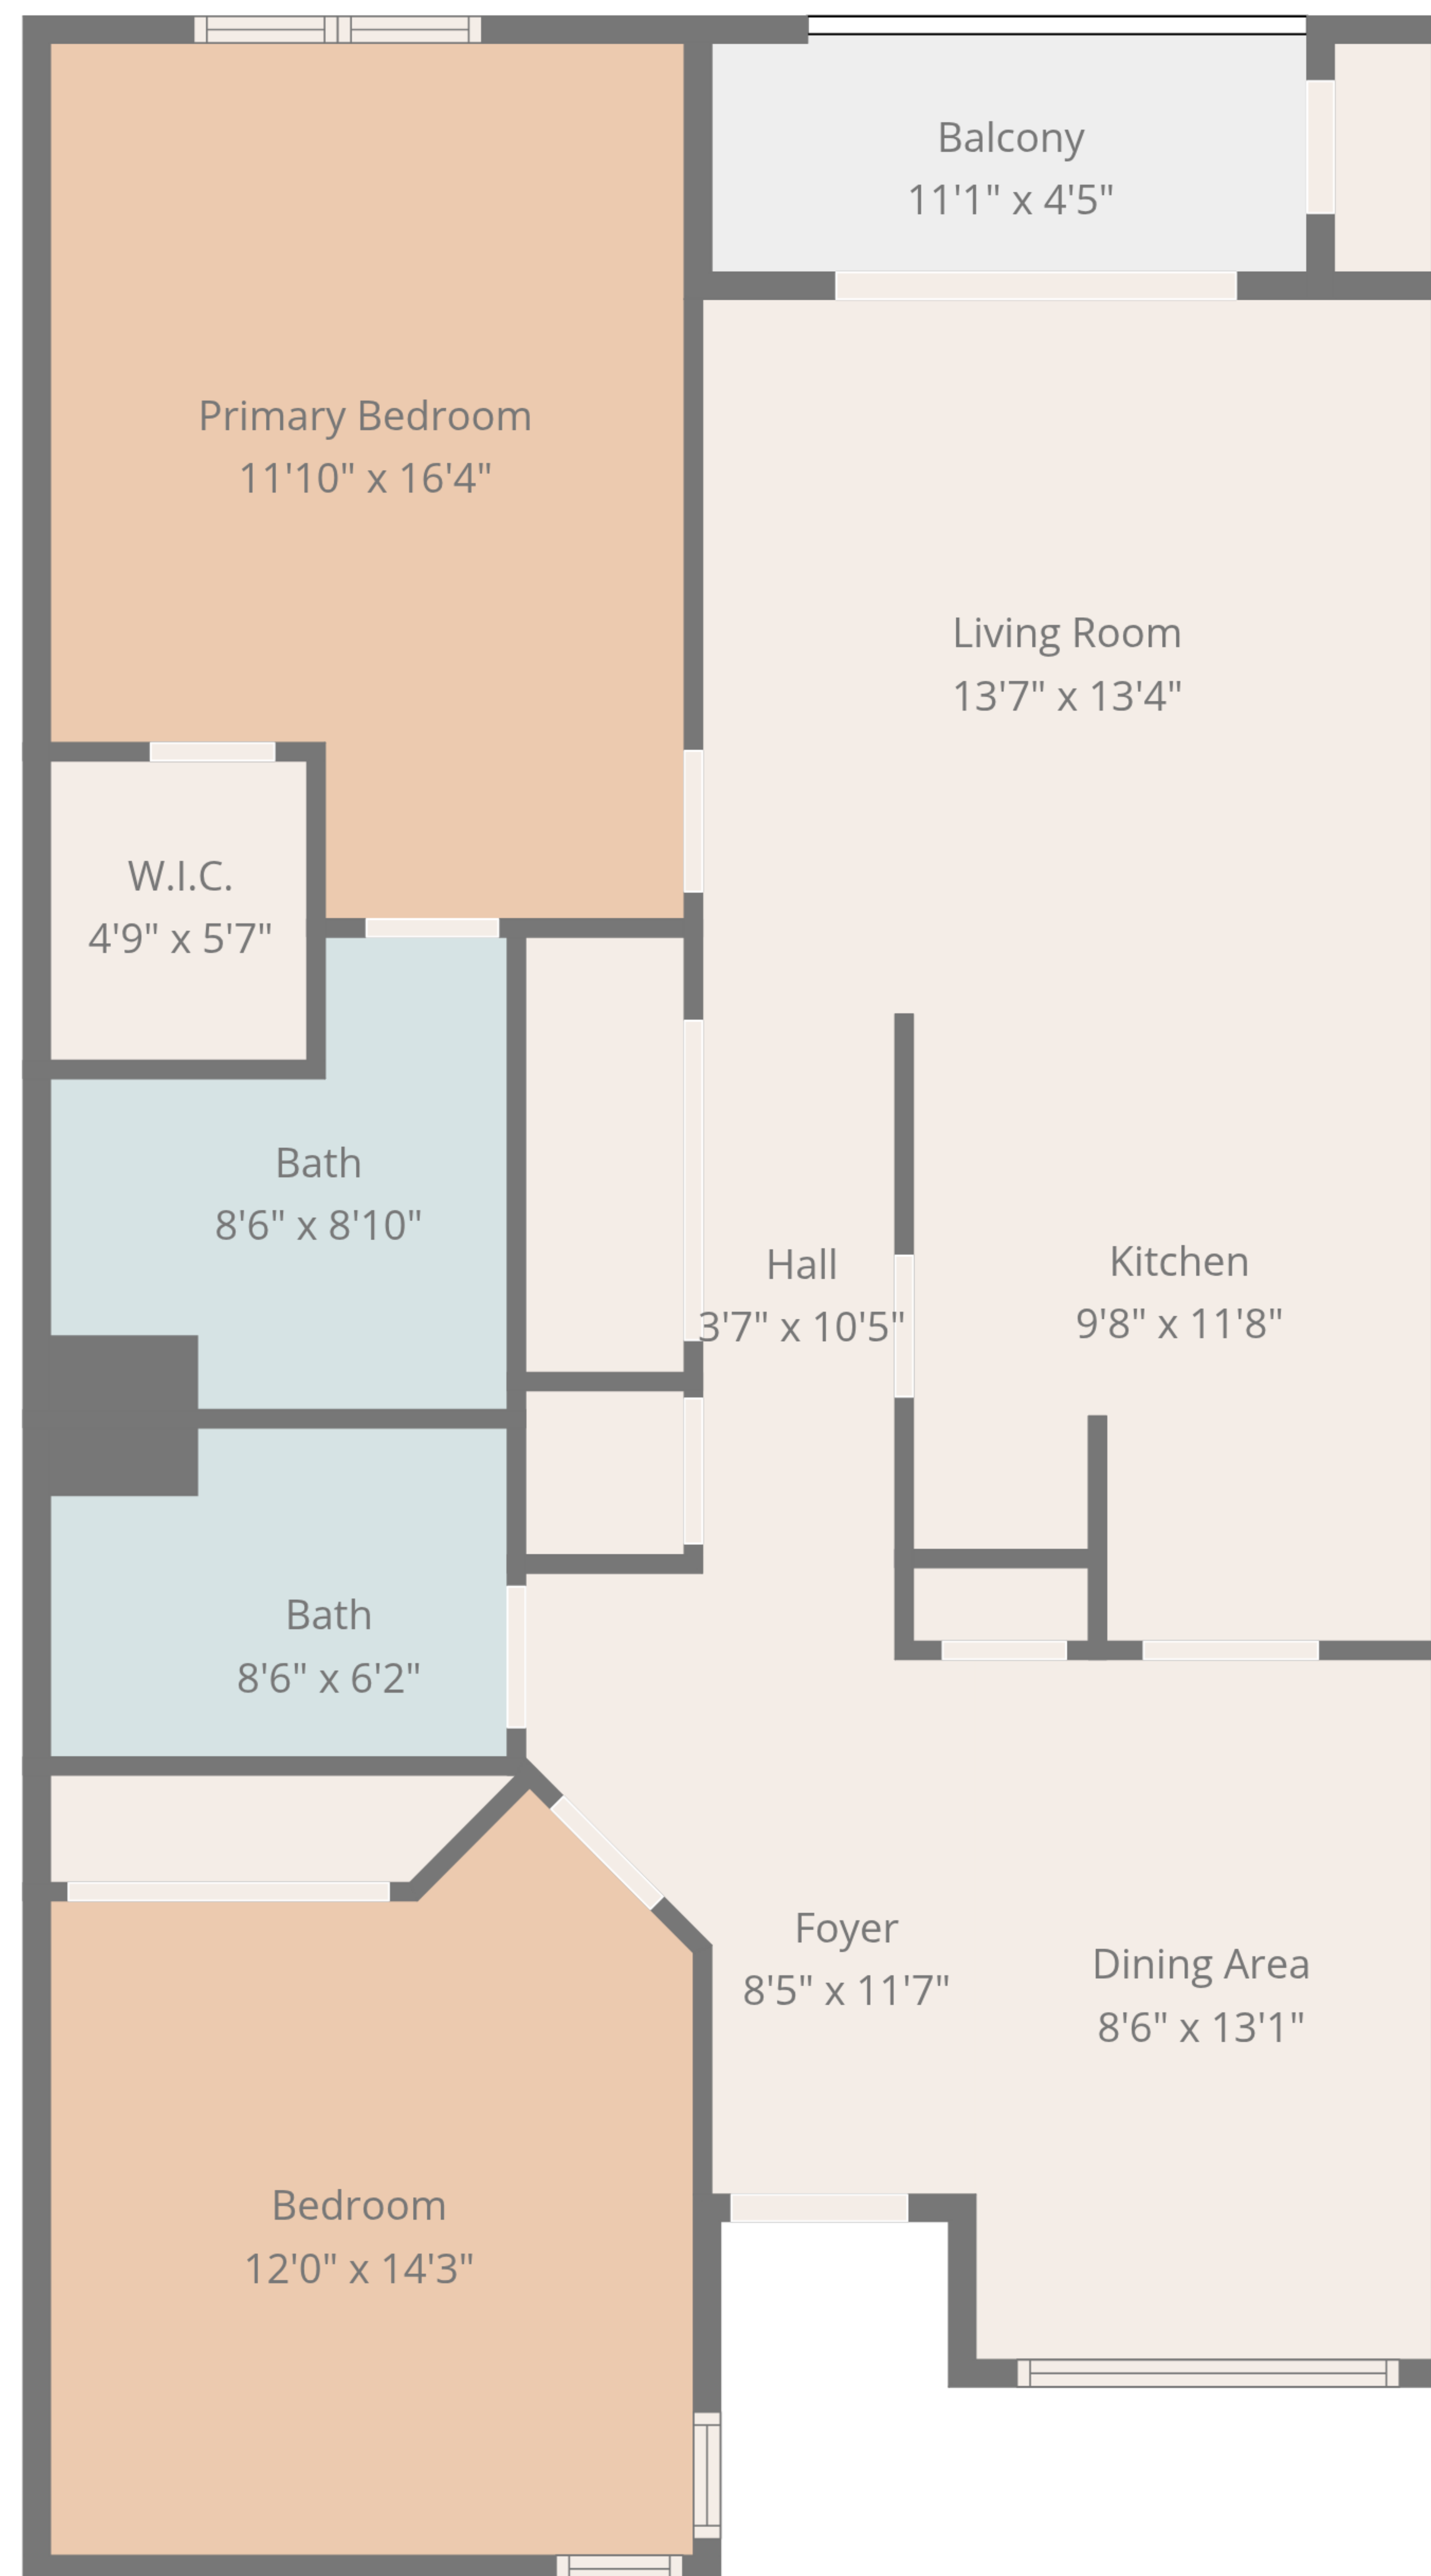

TOTAL: 1080 sq. ft

1st floor: 1080 sq. ft

EXCLUDED AREAS: BALCONY: 49 sq. ft, WALLS: 83 sq. ft

Floor Plan Created By Cubicasa App. Measurements Deemed Highly Reliable But Not Guaranteed.

TOTAL: 1080 sq. ft

1st floor: 1080 sq. ft

EXCLUDED AREAS: BALCONY: 49 sq. ft, WALLS: 83 sq. ft

Floor Plan Created By Cubicasa App. Measurements Deemed Highly Reliable But Not Guaranteed.