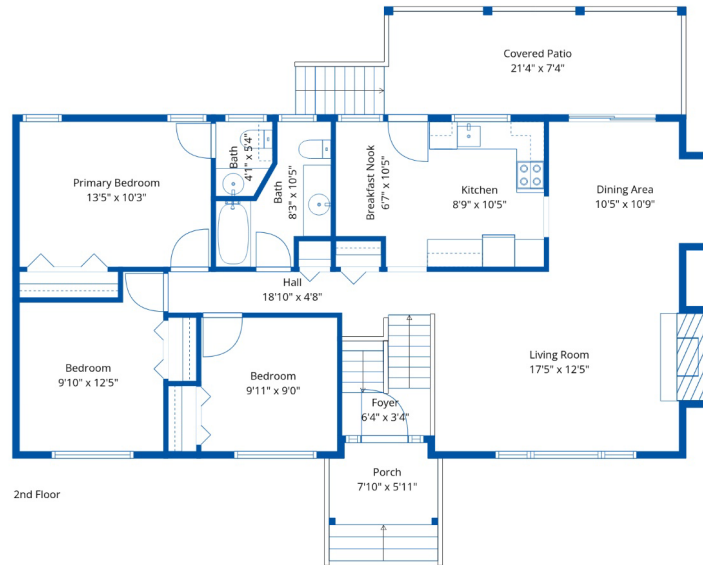

## Estimated Areas:

Below Main: 831 sq. ft  
Main Floor: 1213 sq. ft  
**Total: 2044 Sq. Ft**

## Estimated Areas:

Below Main: 831 sq. ft  
Main Floor: 1213 sq. ft  
Total: 2044 Sq. Ft