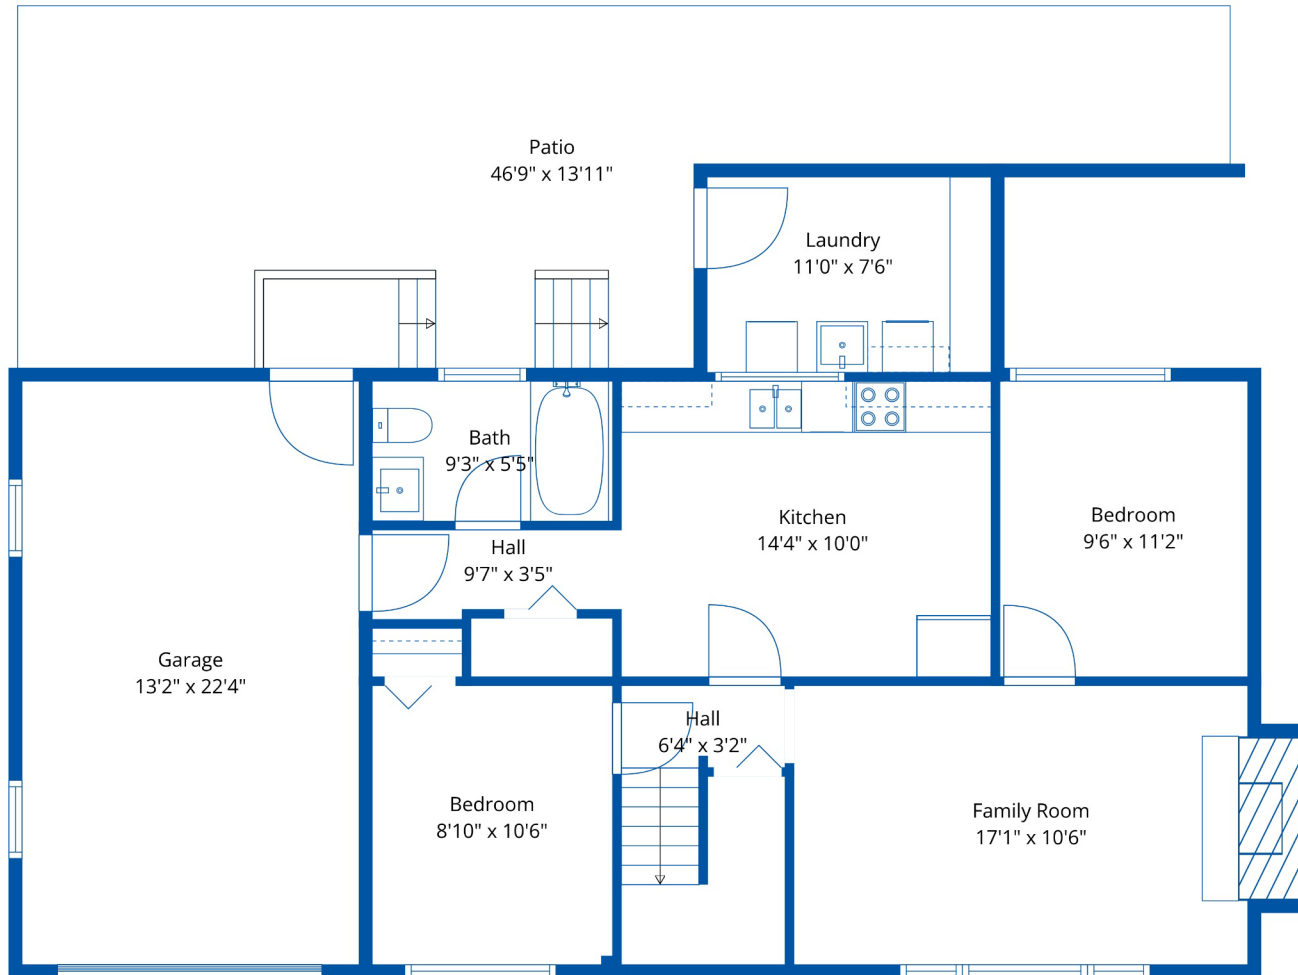

## Estimated Areas:

Below Main: 831 sq. ft  
Main Floor: 1213 sq. ft  
**Total: 2044 Sq. Ft**

## Estimated Areas:

Below Main: 831 sq. ft  
Main Floor: 1213 sq. ft  
Total: 2044 Sq. Ft