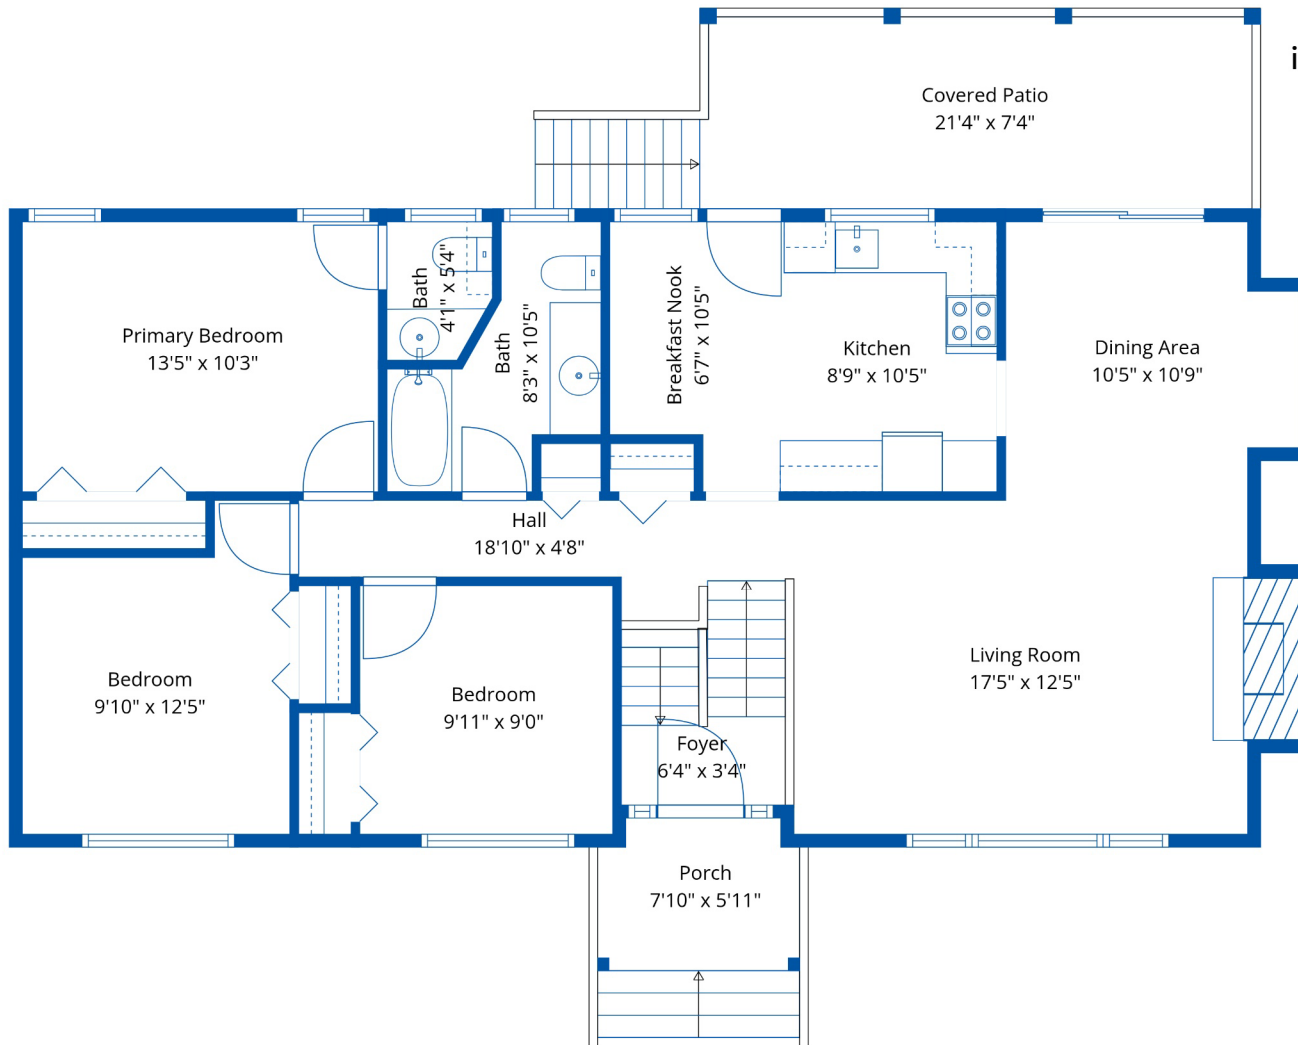

## Estimated Areas:

Below Main: 831 sq. ft  
Main Floor: 1213 sq. ft  
**Total: 2044 Sq. Ft**

## Estimated Areas:

Below Main: 831 sq. ft  
Main Floor: 1213 sq. ft  
Total: 2044 Sq. Ft