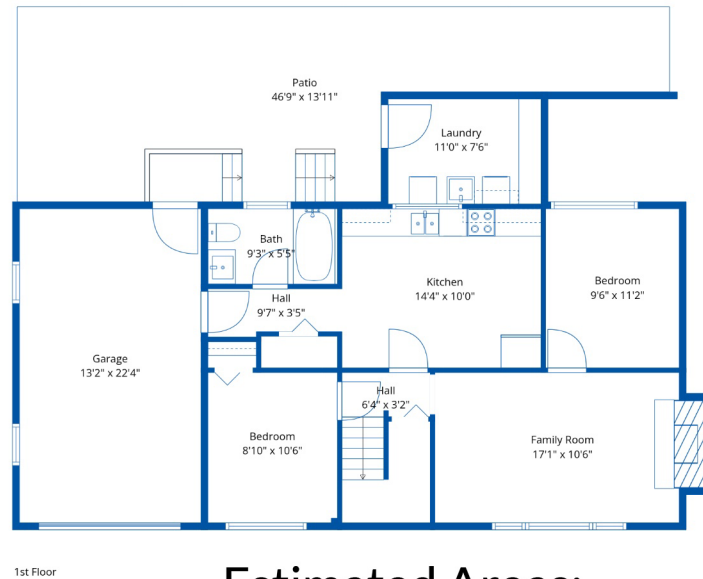

## Estimated Areas:

Below Main: 831 sq. ft  
Main Floor: 1213 sq. ft  
**Total: 2044 Sq. Ft**

## Estimated Areas:

Below Main: 831 sq. ft  
Main Floor: 1213 sq. ft  
Total: 2044 Sq. Ft