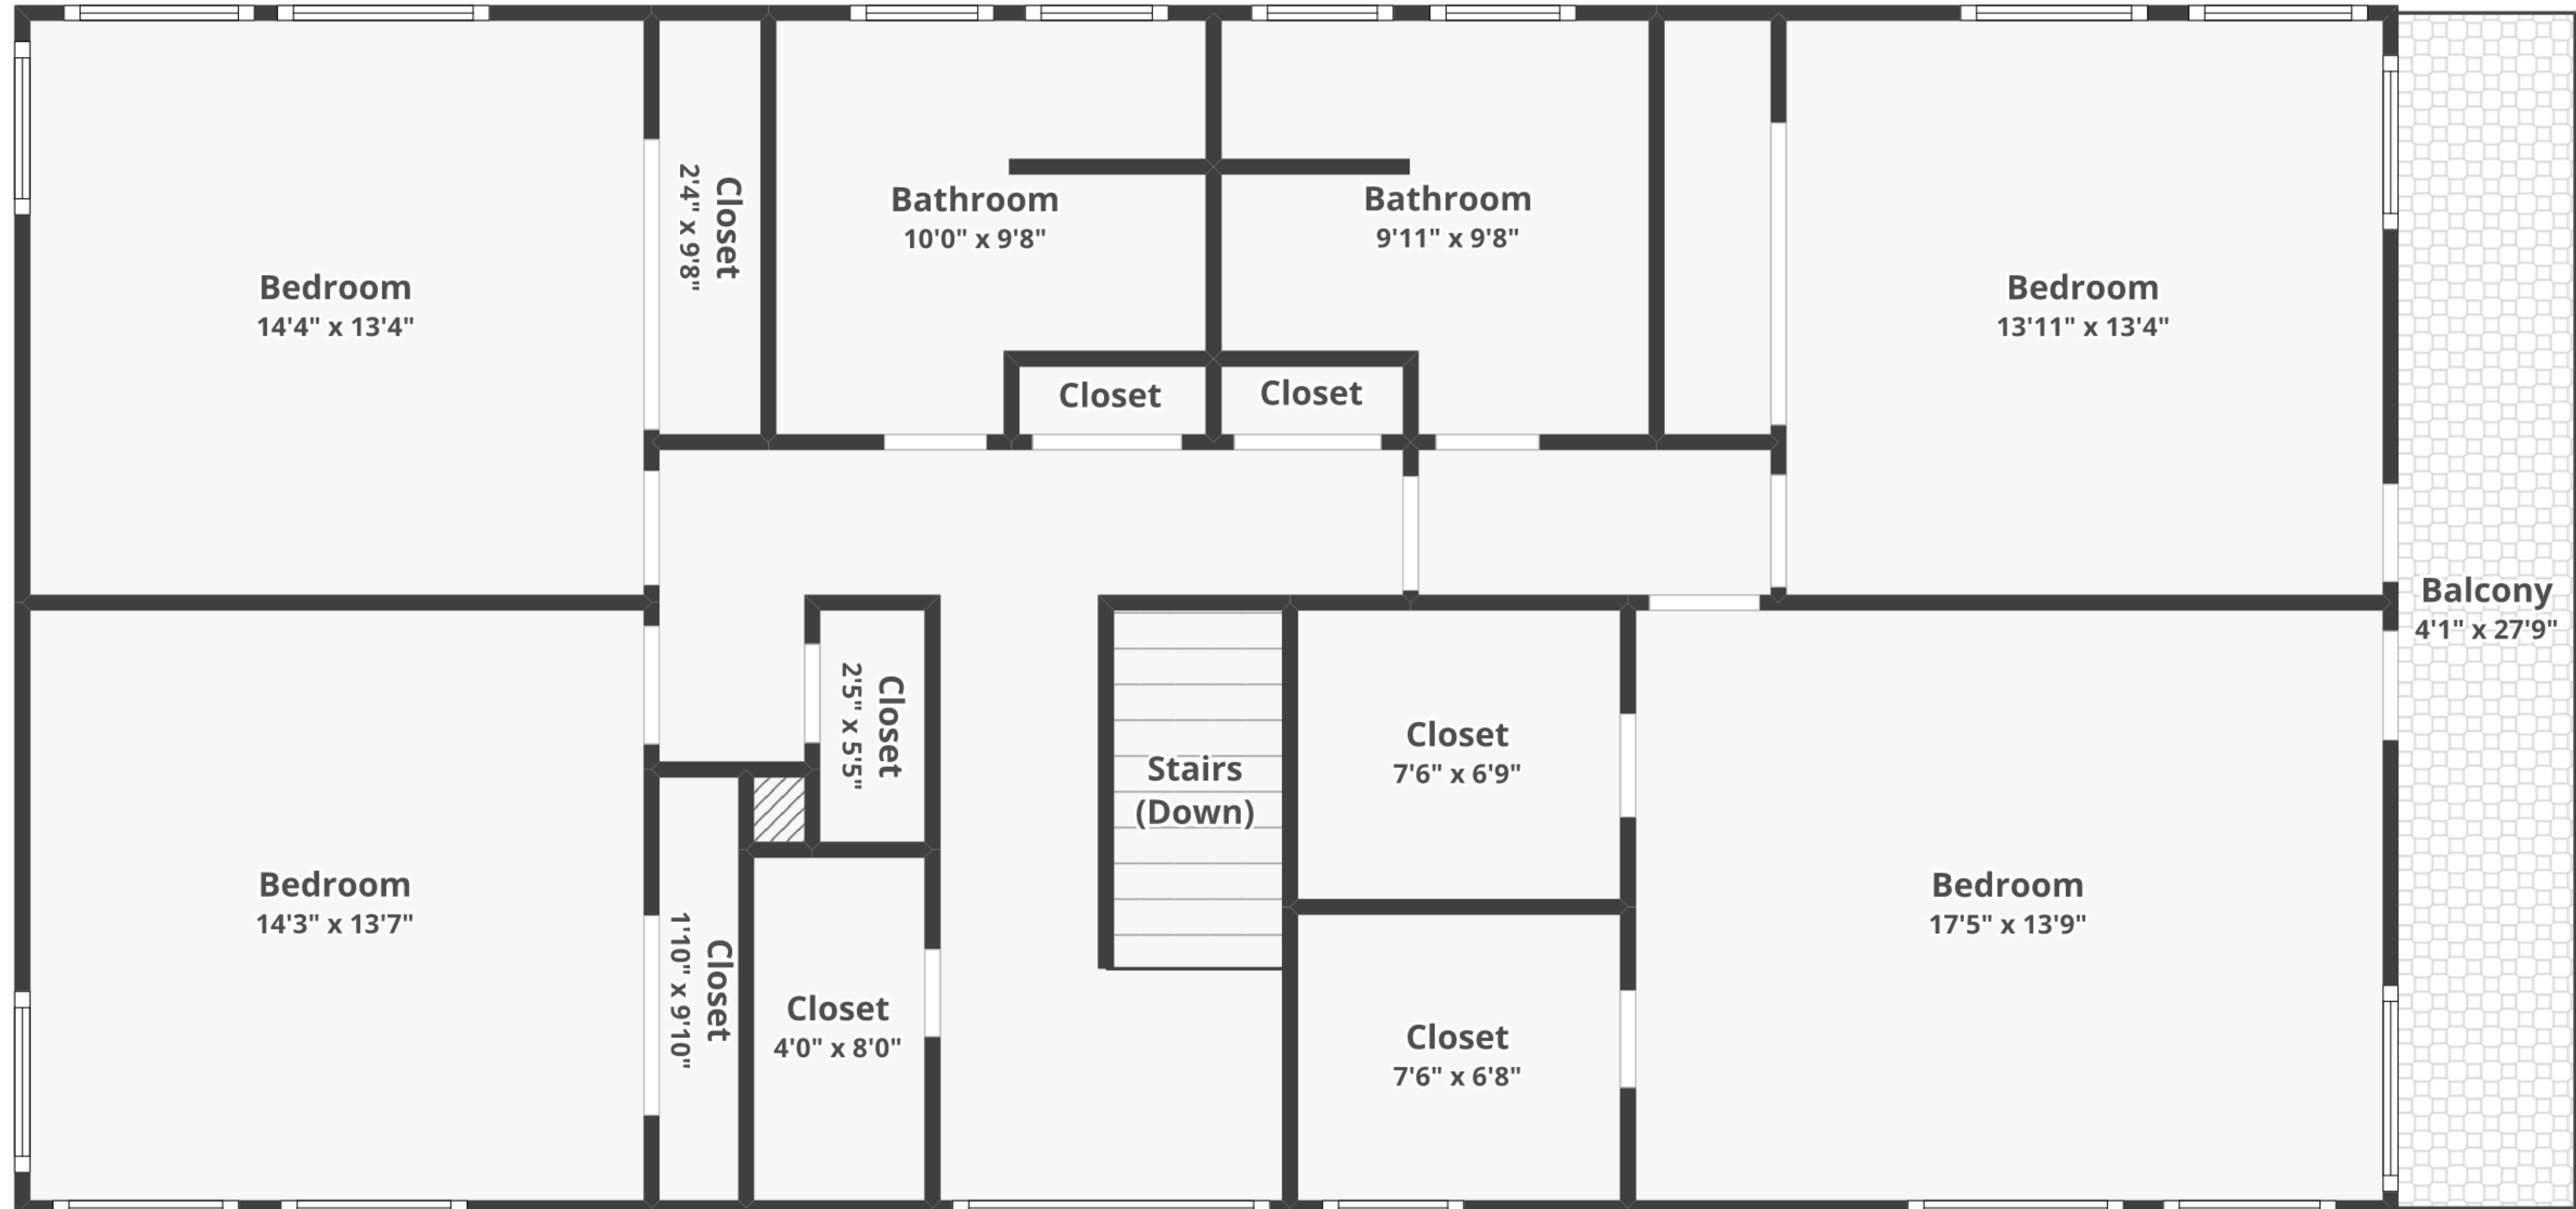

## 40 Devon Dr, Reading, PA 19606

Total finished area: ~3,542.13 sq. ft.

Total unfinished area: ~23.58 sq. ft.

## Floor 2

Finished area: ~1,411.79 sq. ft.

Unfinished area: ~1.74 sq. ft.