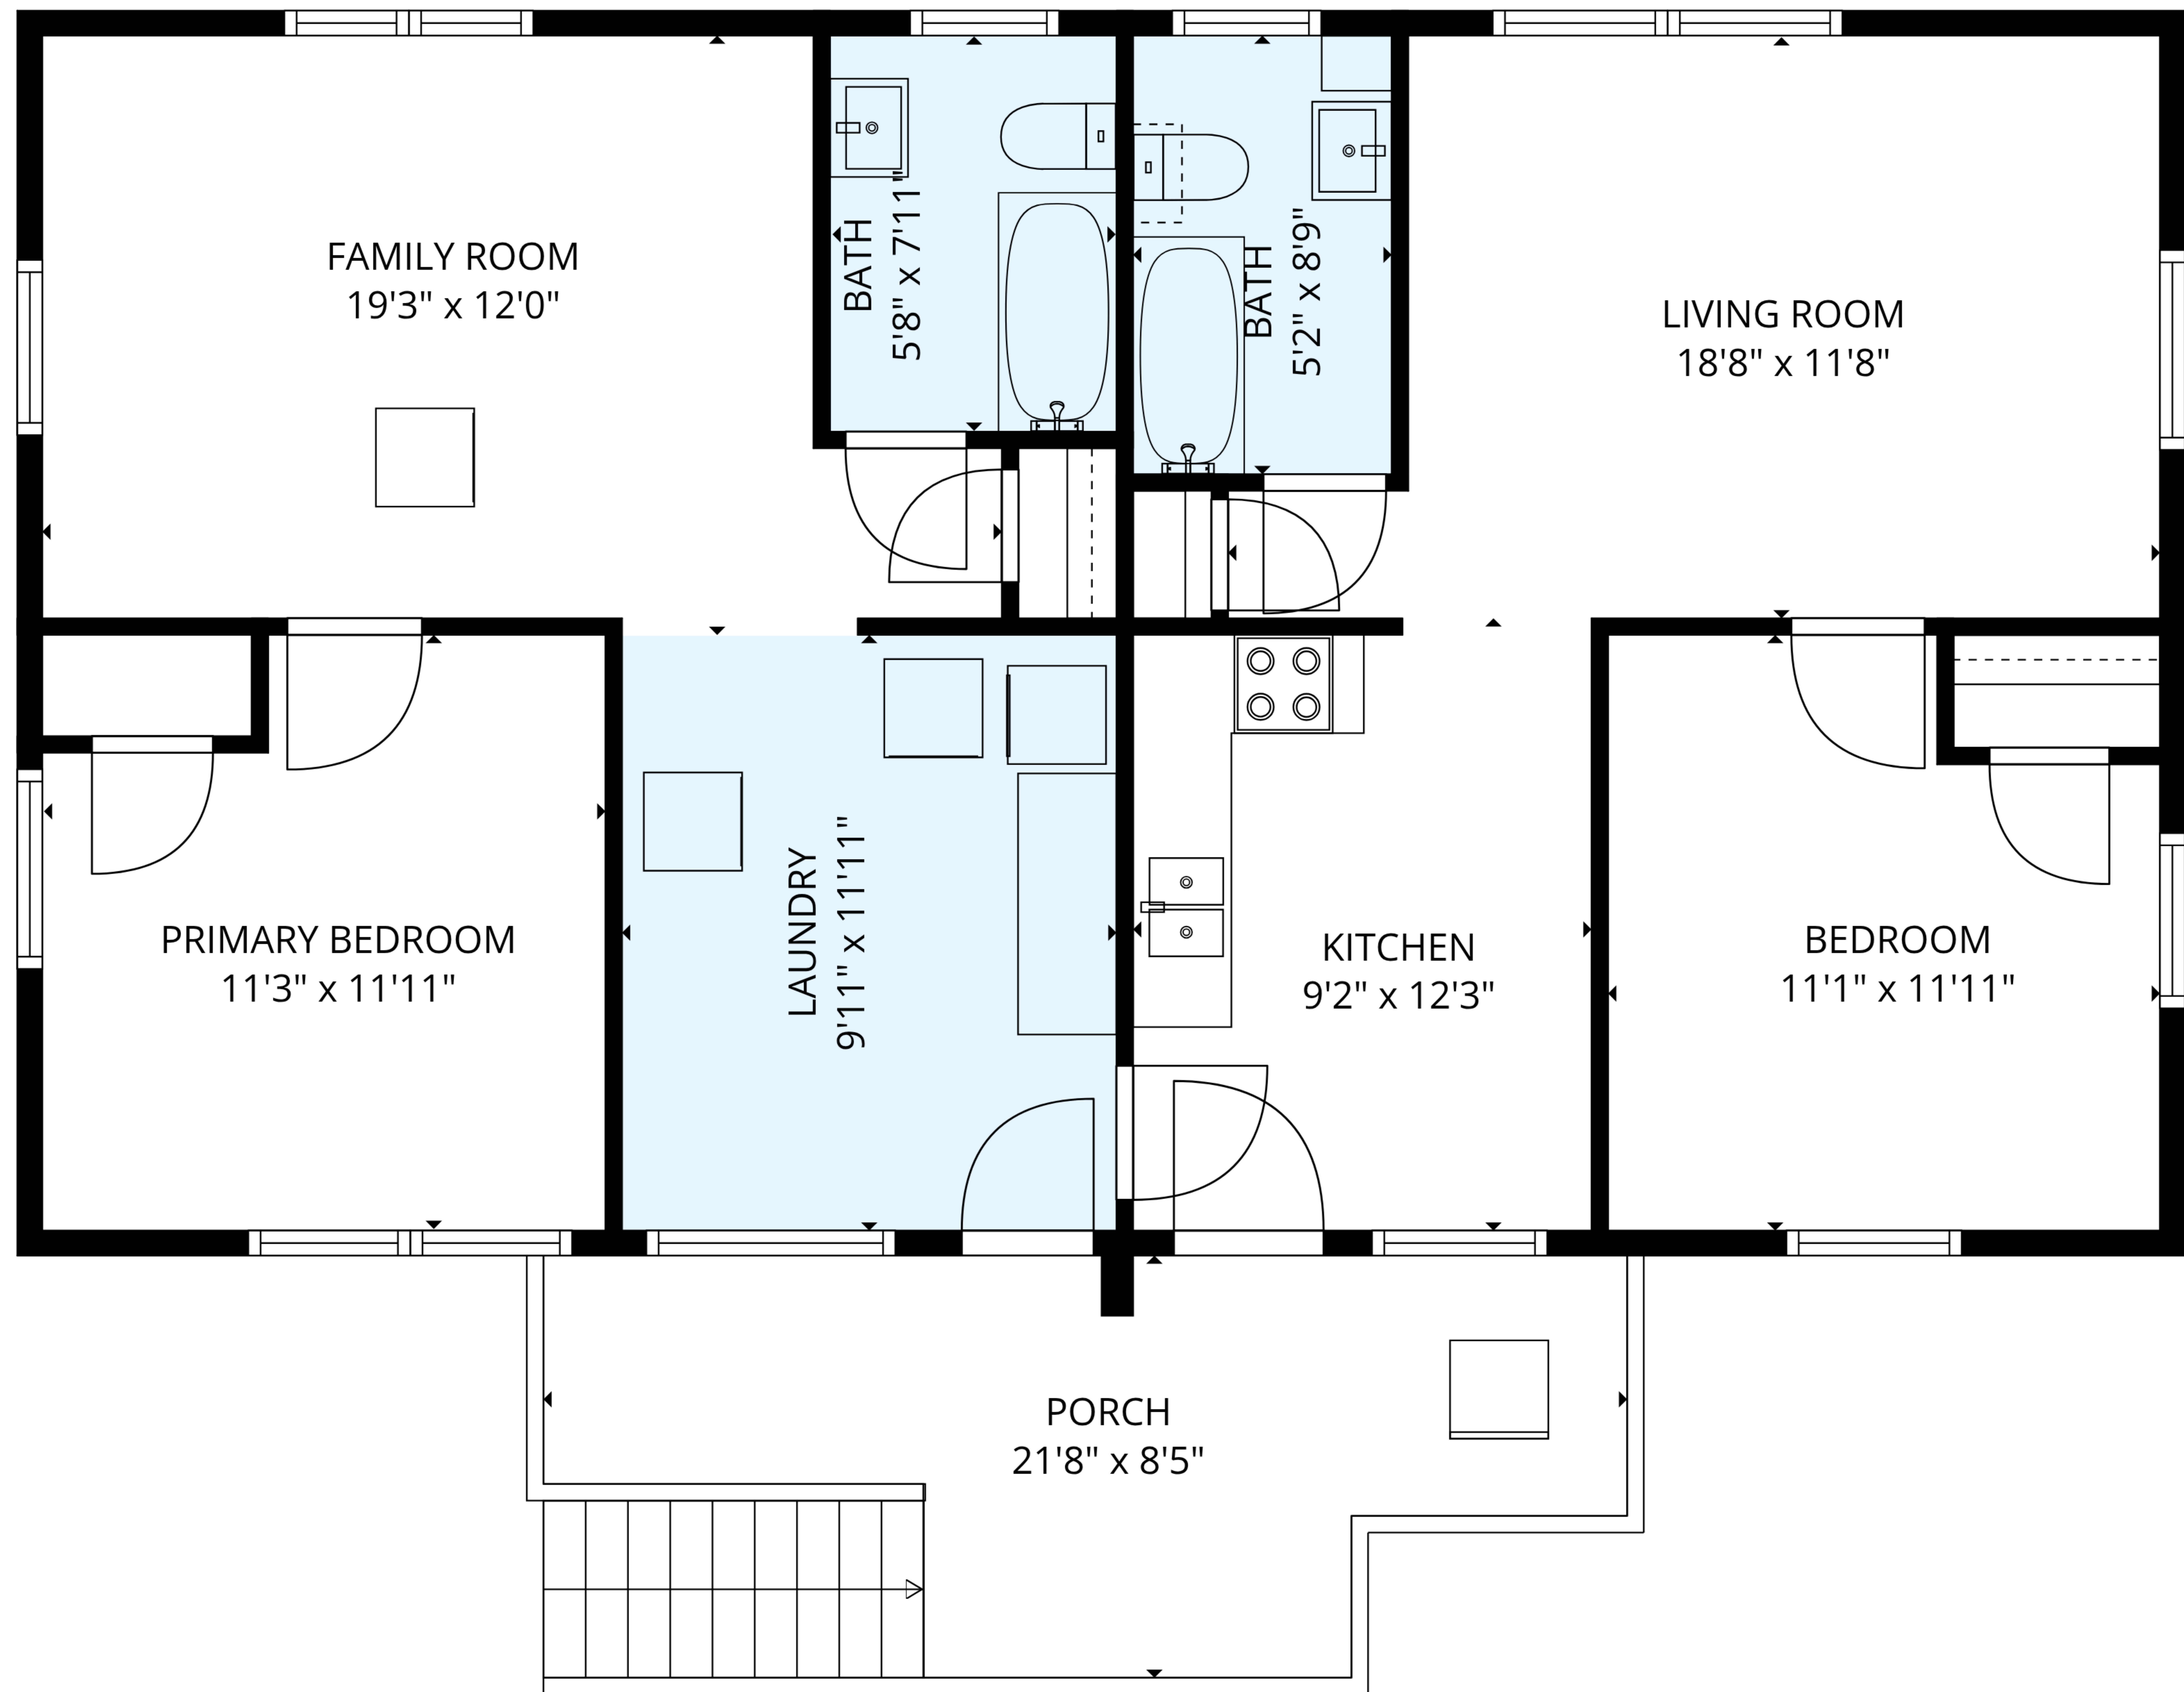

TOTAL: 1015 sq. ft

1st floor: 0 sq. ft, 2nd floor: 1015 sq. ft

EXCLUDED AREAS: GARAGE: 985 sq. ft, TOILET: 15 sq. ft, PATIO: 11 sq. ft,

PORCH: 136 sq. ft, WALLS: 150 sq. ft

MEASUREMENTS ARE DEEMED RELIABLE BUT ARE NOT GUARANTEED.