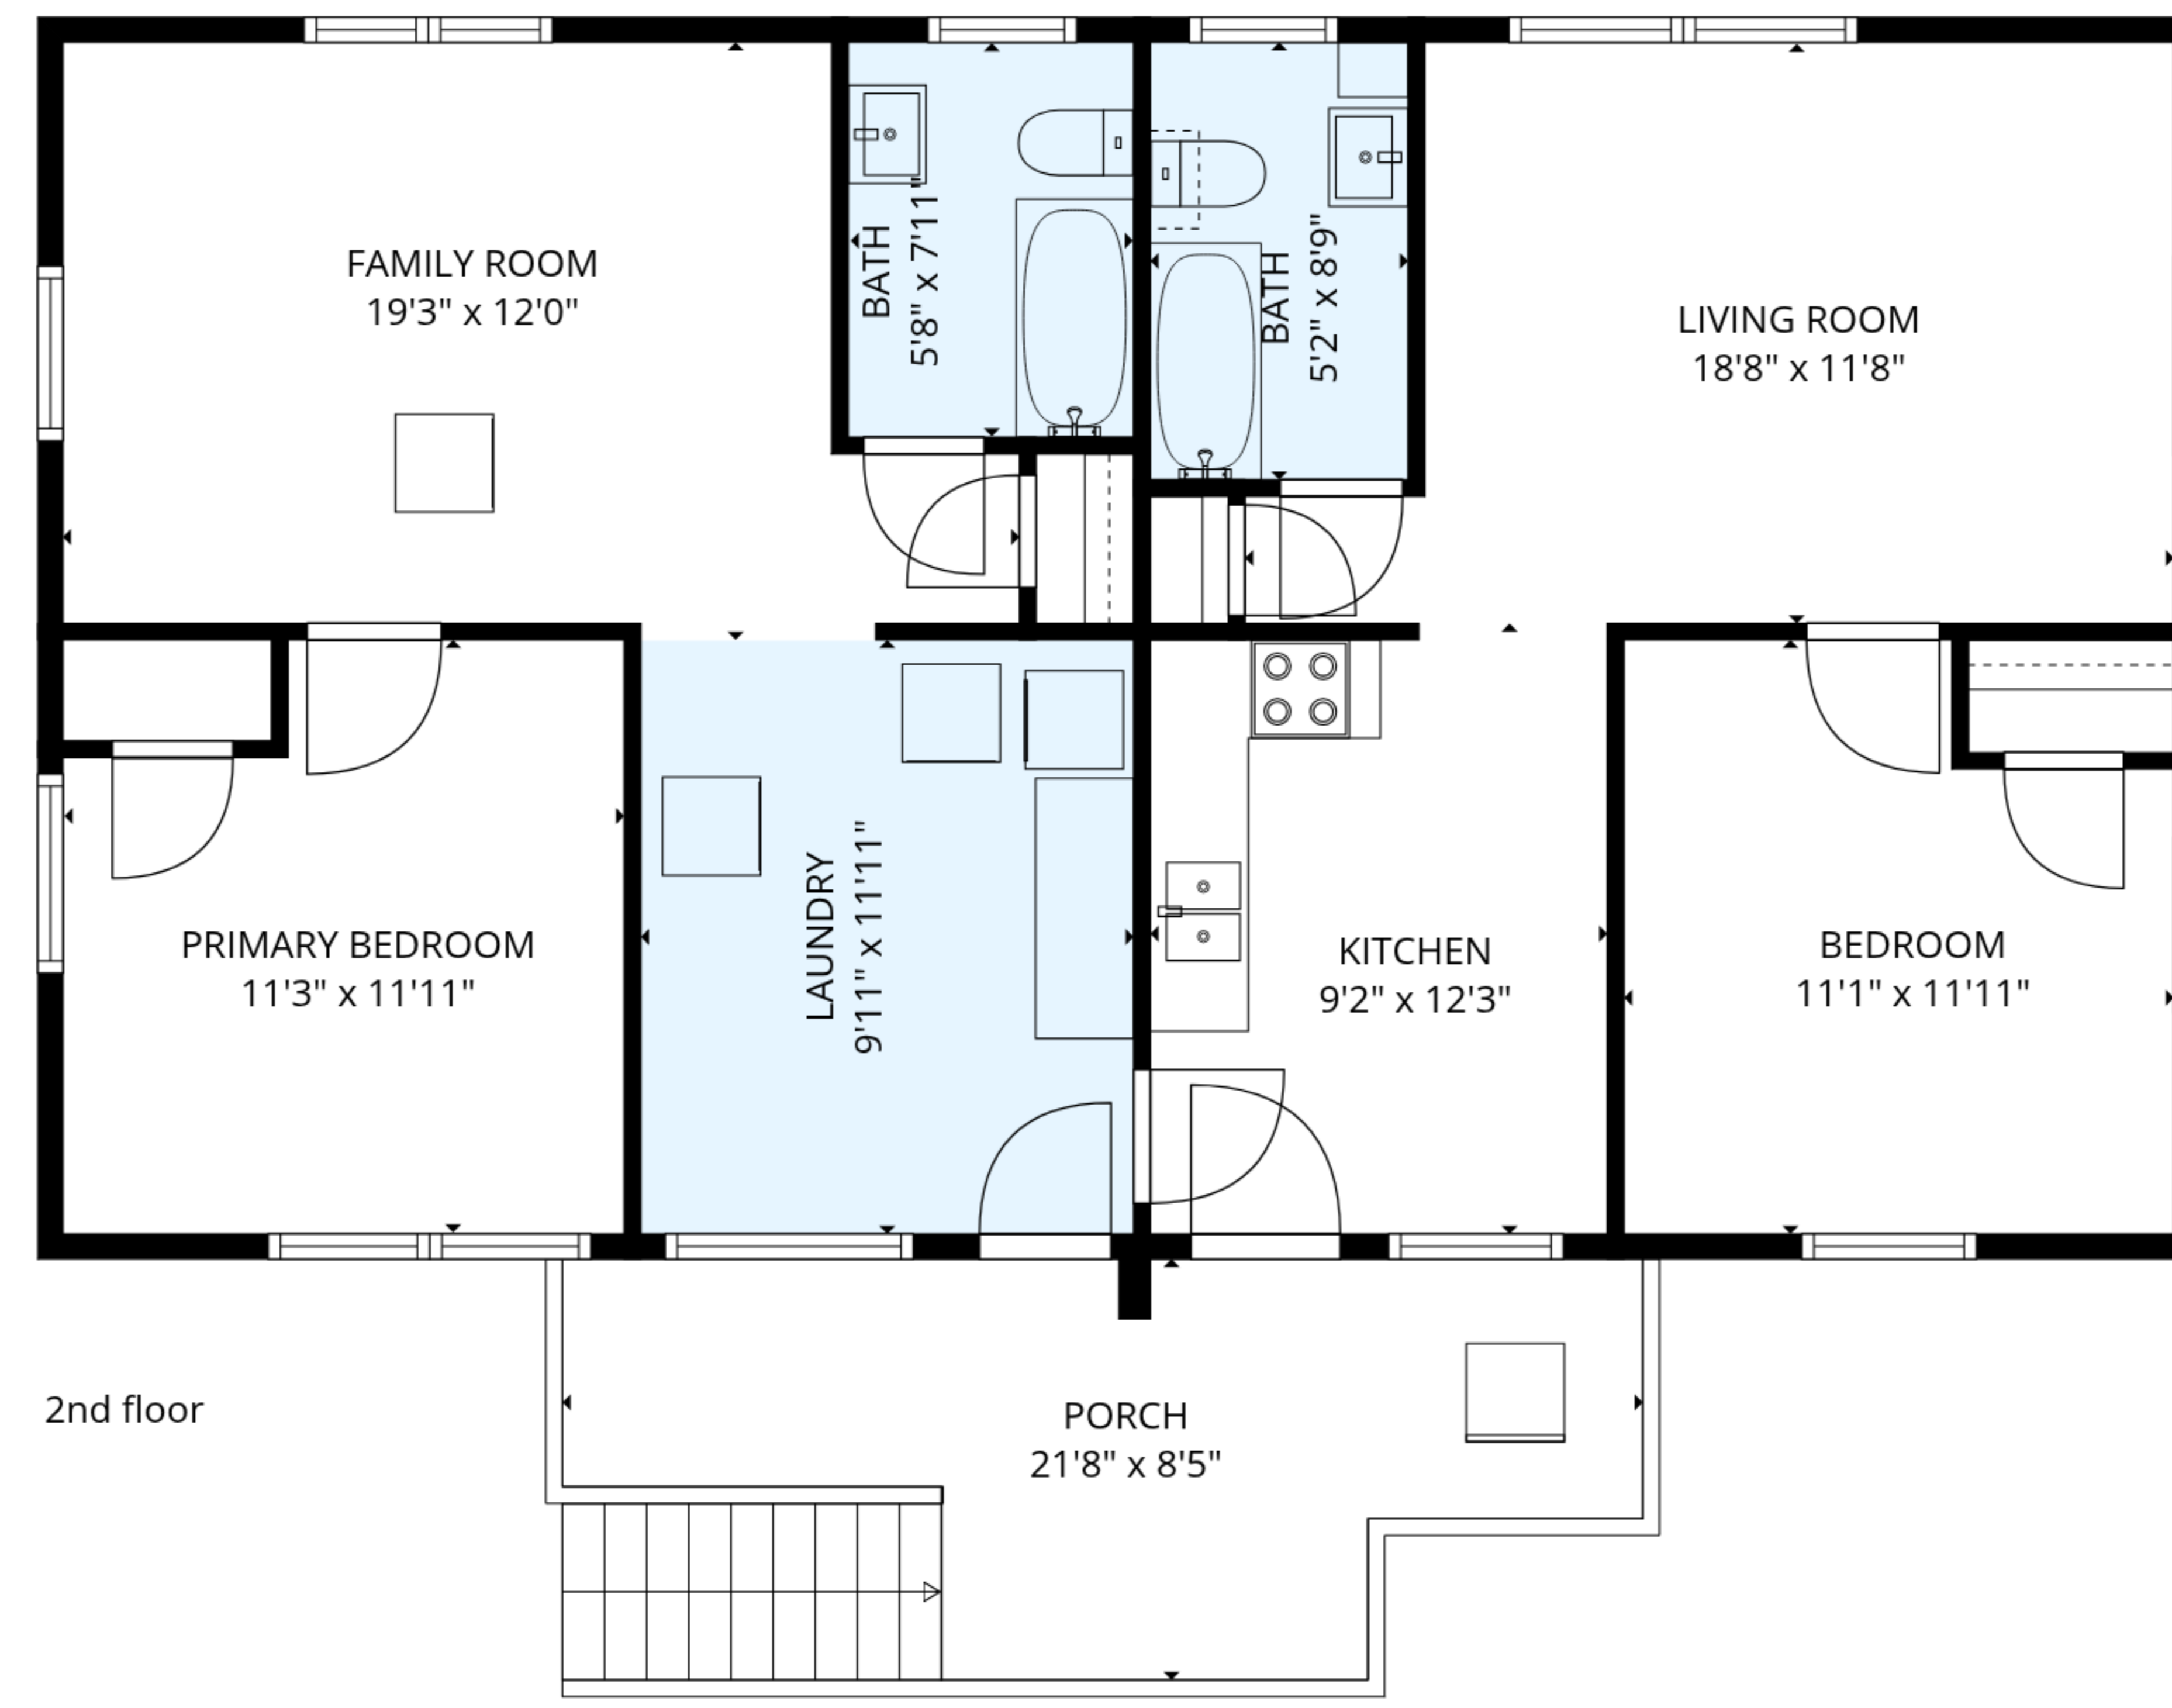

TOTAL: 1015 sq. ft

1st floor: 0 sq. ft, 2nd floor: 1015 sq. ft

EXCLUDED AREAS: GARAGE: 985 sq. ft, TOILET: 15 sq. ft, PATIO: 11 sq. ft,

PORCH: 136 sq. ft, WALLS: 150 sq. ft

MEASUREMENTS ARE DEEMED RELIABLE BUT ARE NOT GUARANTEED.