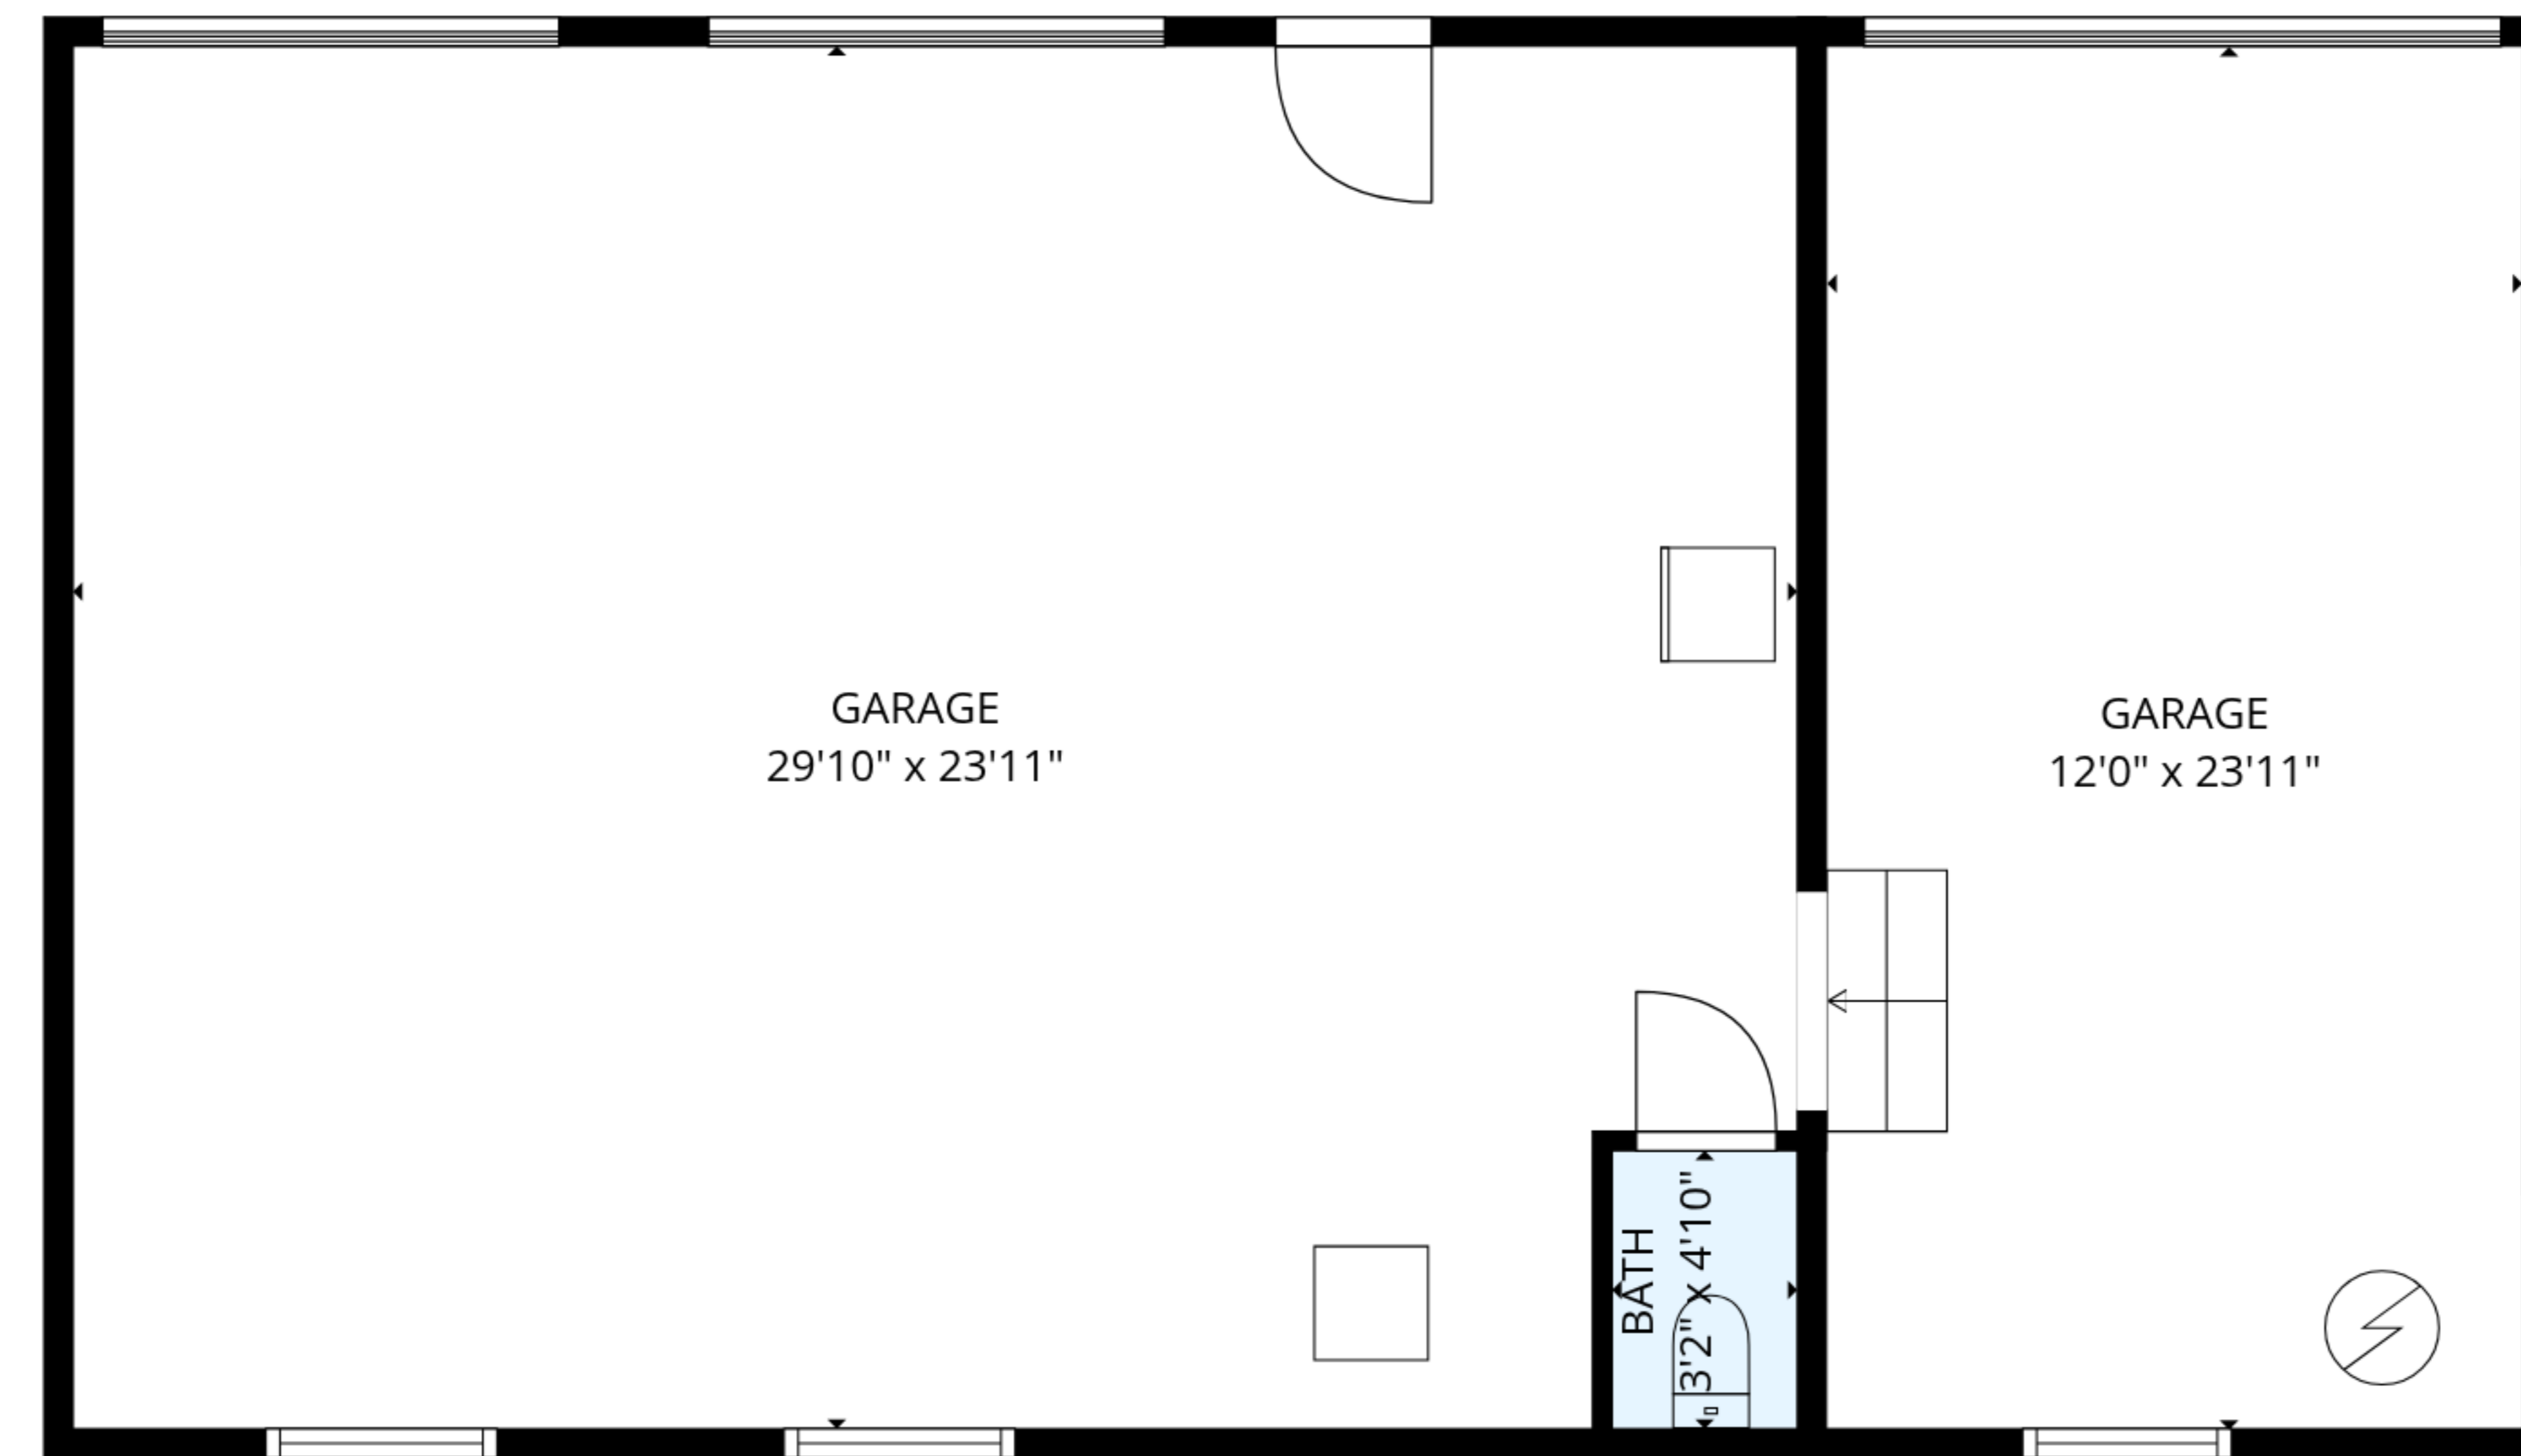

TOTAL: 1015 sq. ft

1st floor: 0 sq. ft, 2nd floor: 1015 sq. ft

EXCLUDED AREAS: GARAGE: 985 sq. ft, TOILET: 15 sq. ft, PATIO: 11 sq. ft,

PORCH: 136 sq. ft, WALLS: 150 sq. ft

MEASUREMENTS ARE DEEMED RELIABLE BUT ARE NOT GUARANTEED.