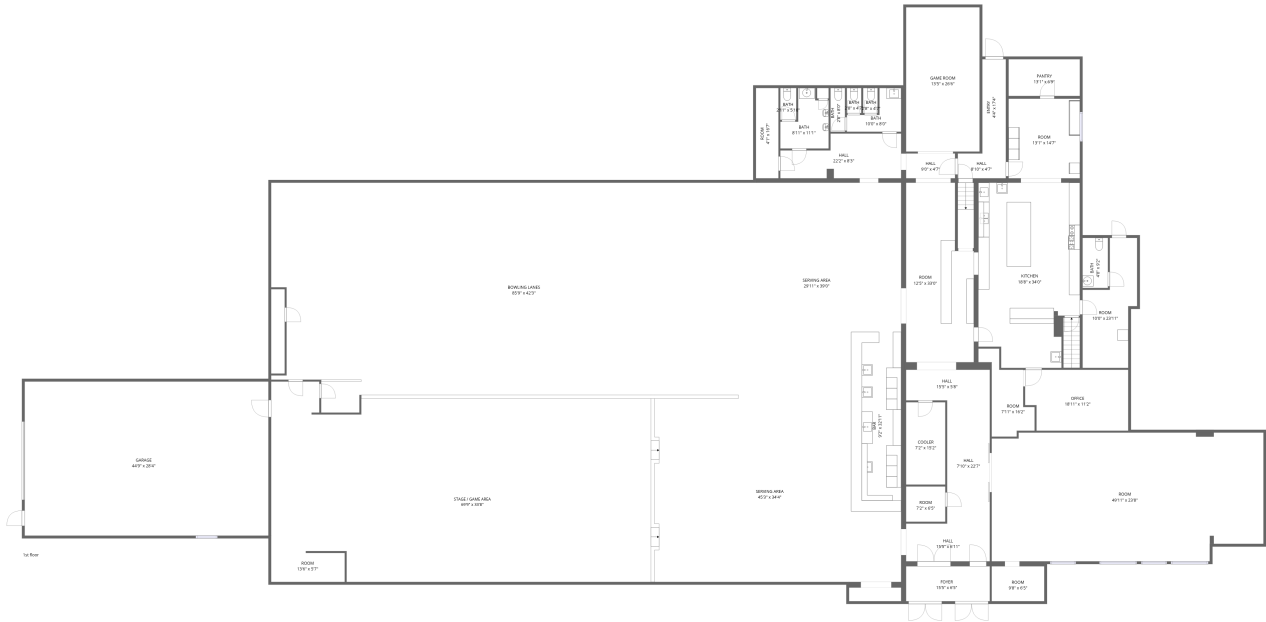

## 10257 NY-31,Clyde,NY,US

**Total Area: 13254 sq. ft**

1st Floor: 13254 sq. ft

Excluded: Garage 1267 sq. ft, Undefined 39 sq. ft, Room 143 sq. ft, Walls: 338 sq. ft