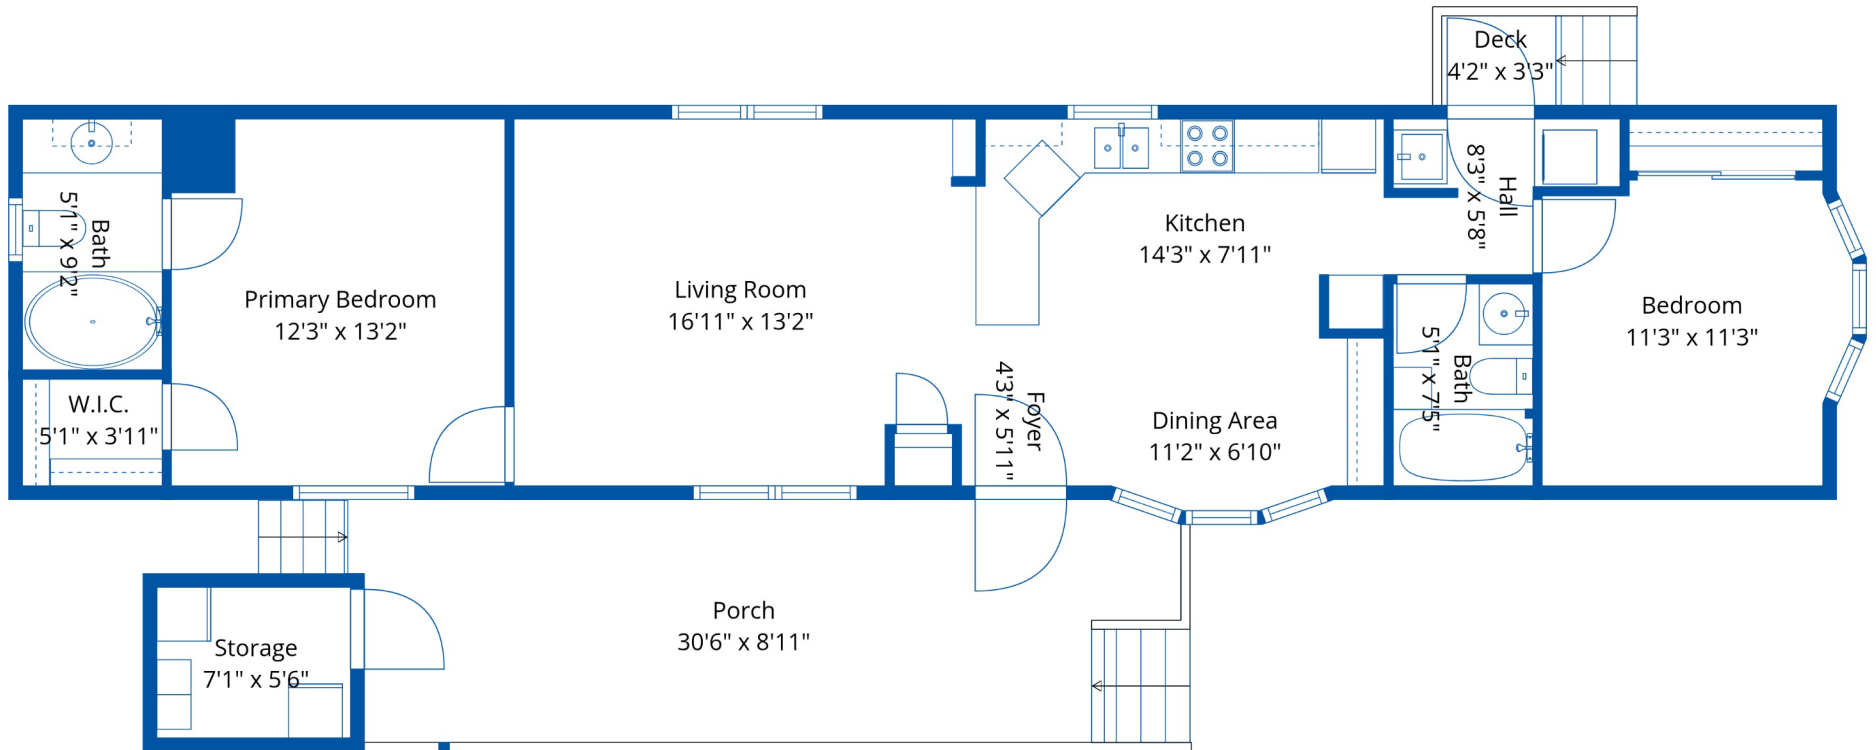

46484 Chilliwack Lake Rd

Luisa Nestman PREC*
(778) 539-7171

luisanestman@remax.net

Estimated Areas:

Main Floor: 975 sq. ft

Total: 975 Sq. Ft