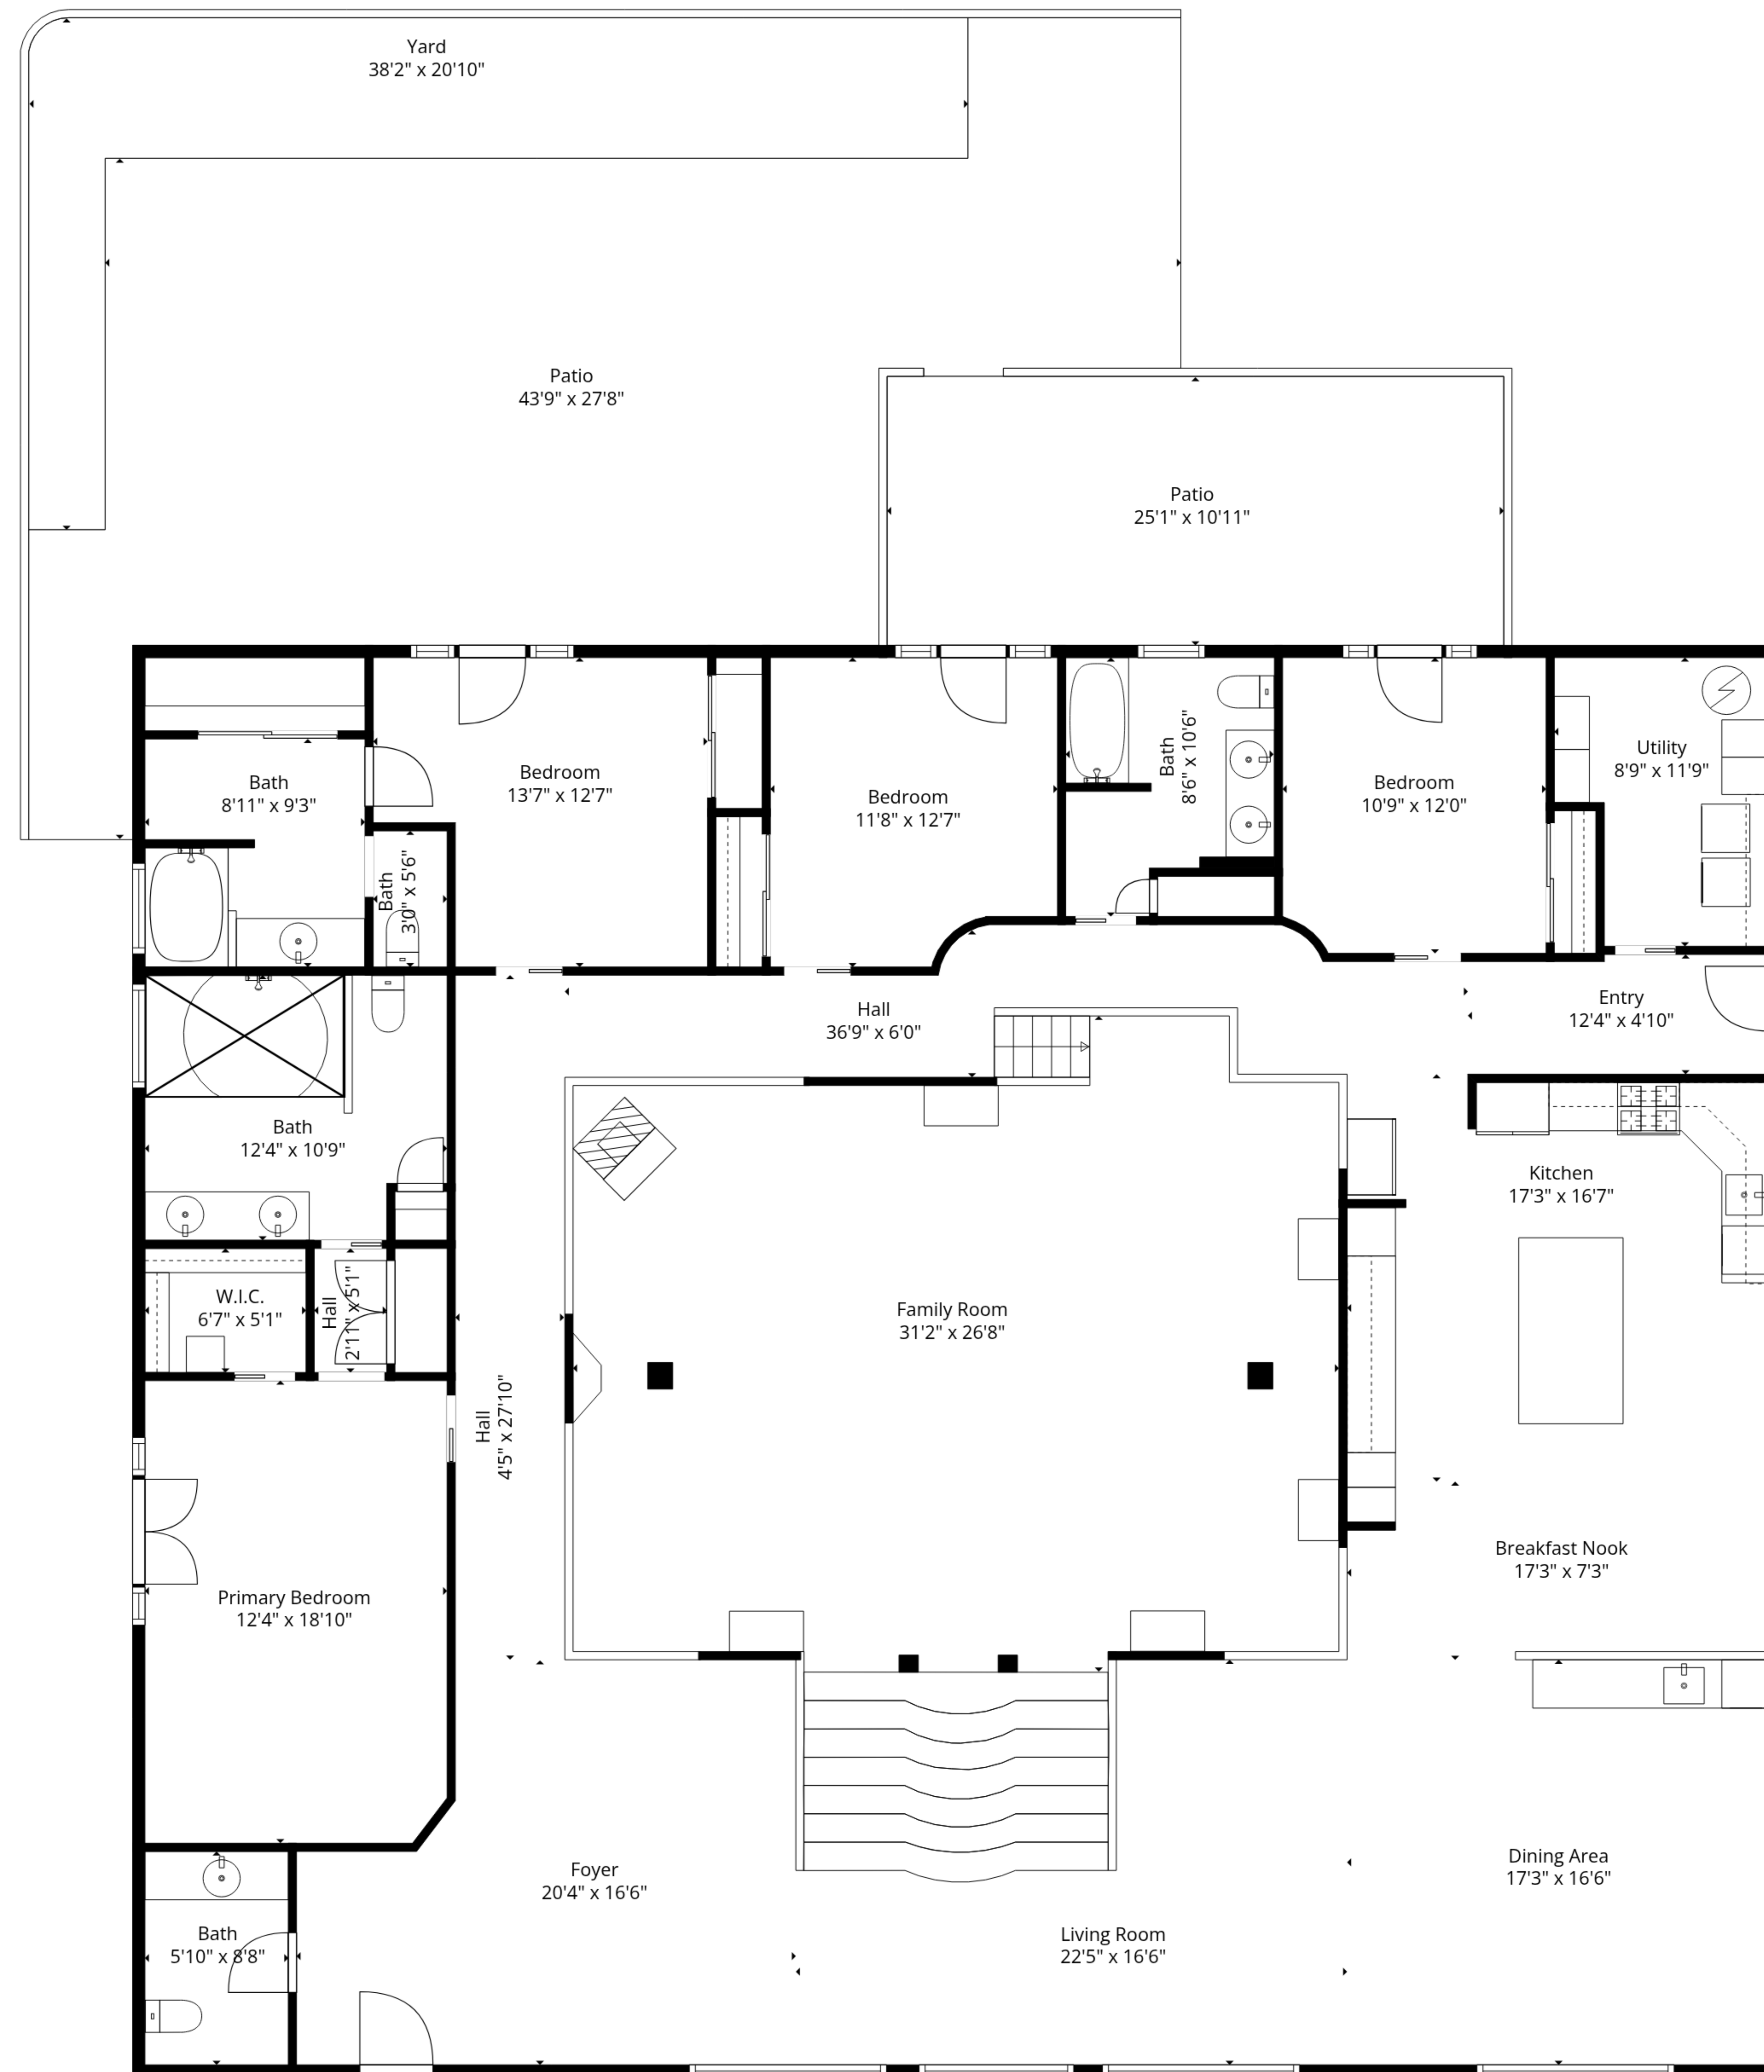

Total Gla: 3807 sq. ft | Total: 5011 sq. ft
 1st Floor: 3807 sq. ft (excluded Areas 1204 sq. Ft)

Sizes And Dimensions Are Approximate. Actual May Vary.

Total GlA: 3807 sq. ft | Total: 5011 sq. ft
 1st Floor: 3807 sq. ft (excluded Areas 1204 sq. Ft)

Sizes And Dimensions Are Approximate. Actual May Vary.