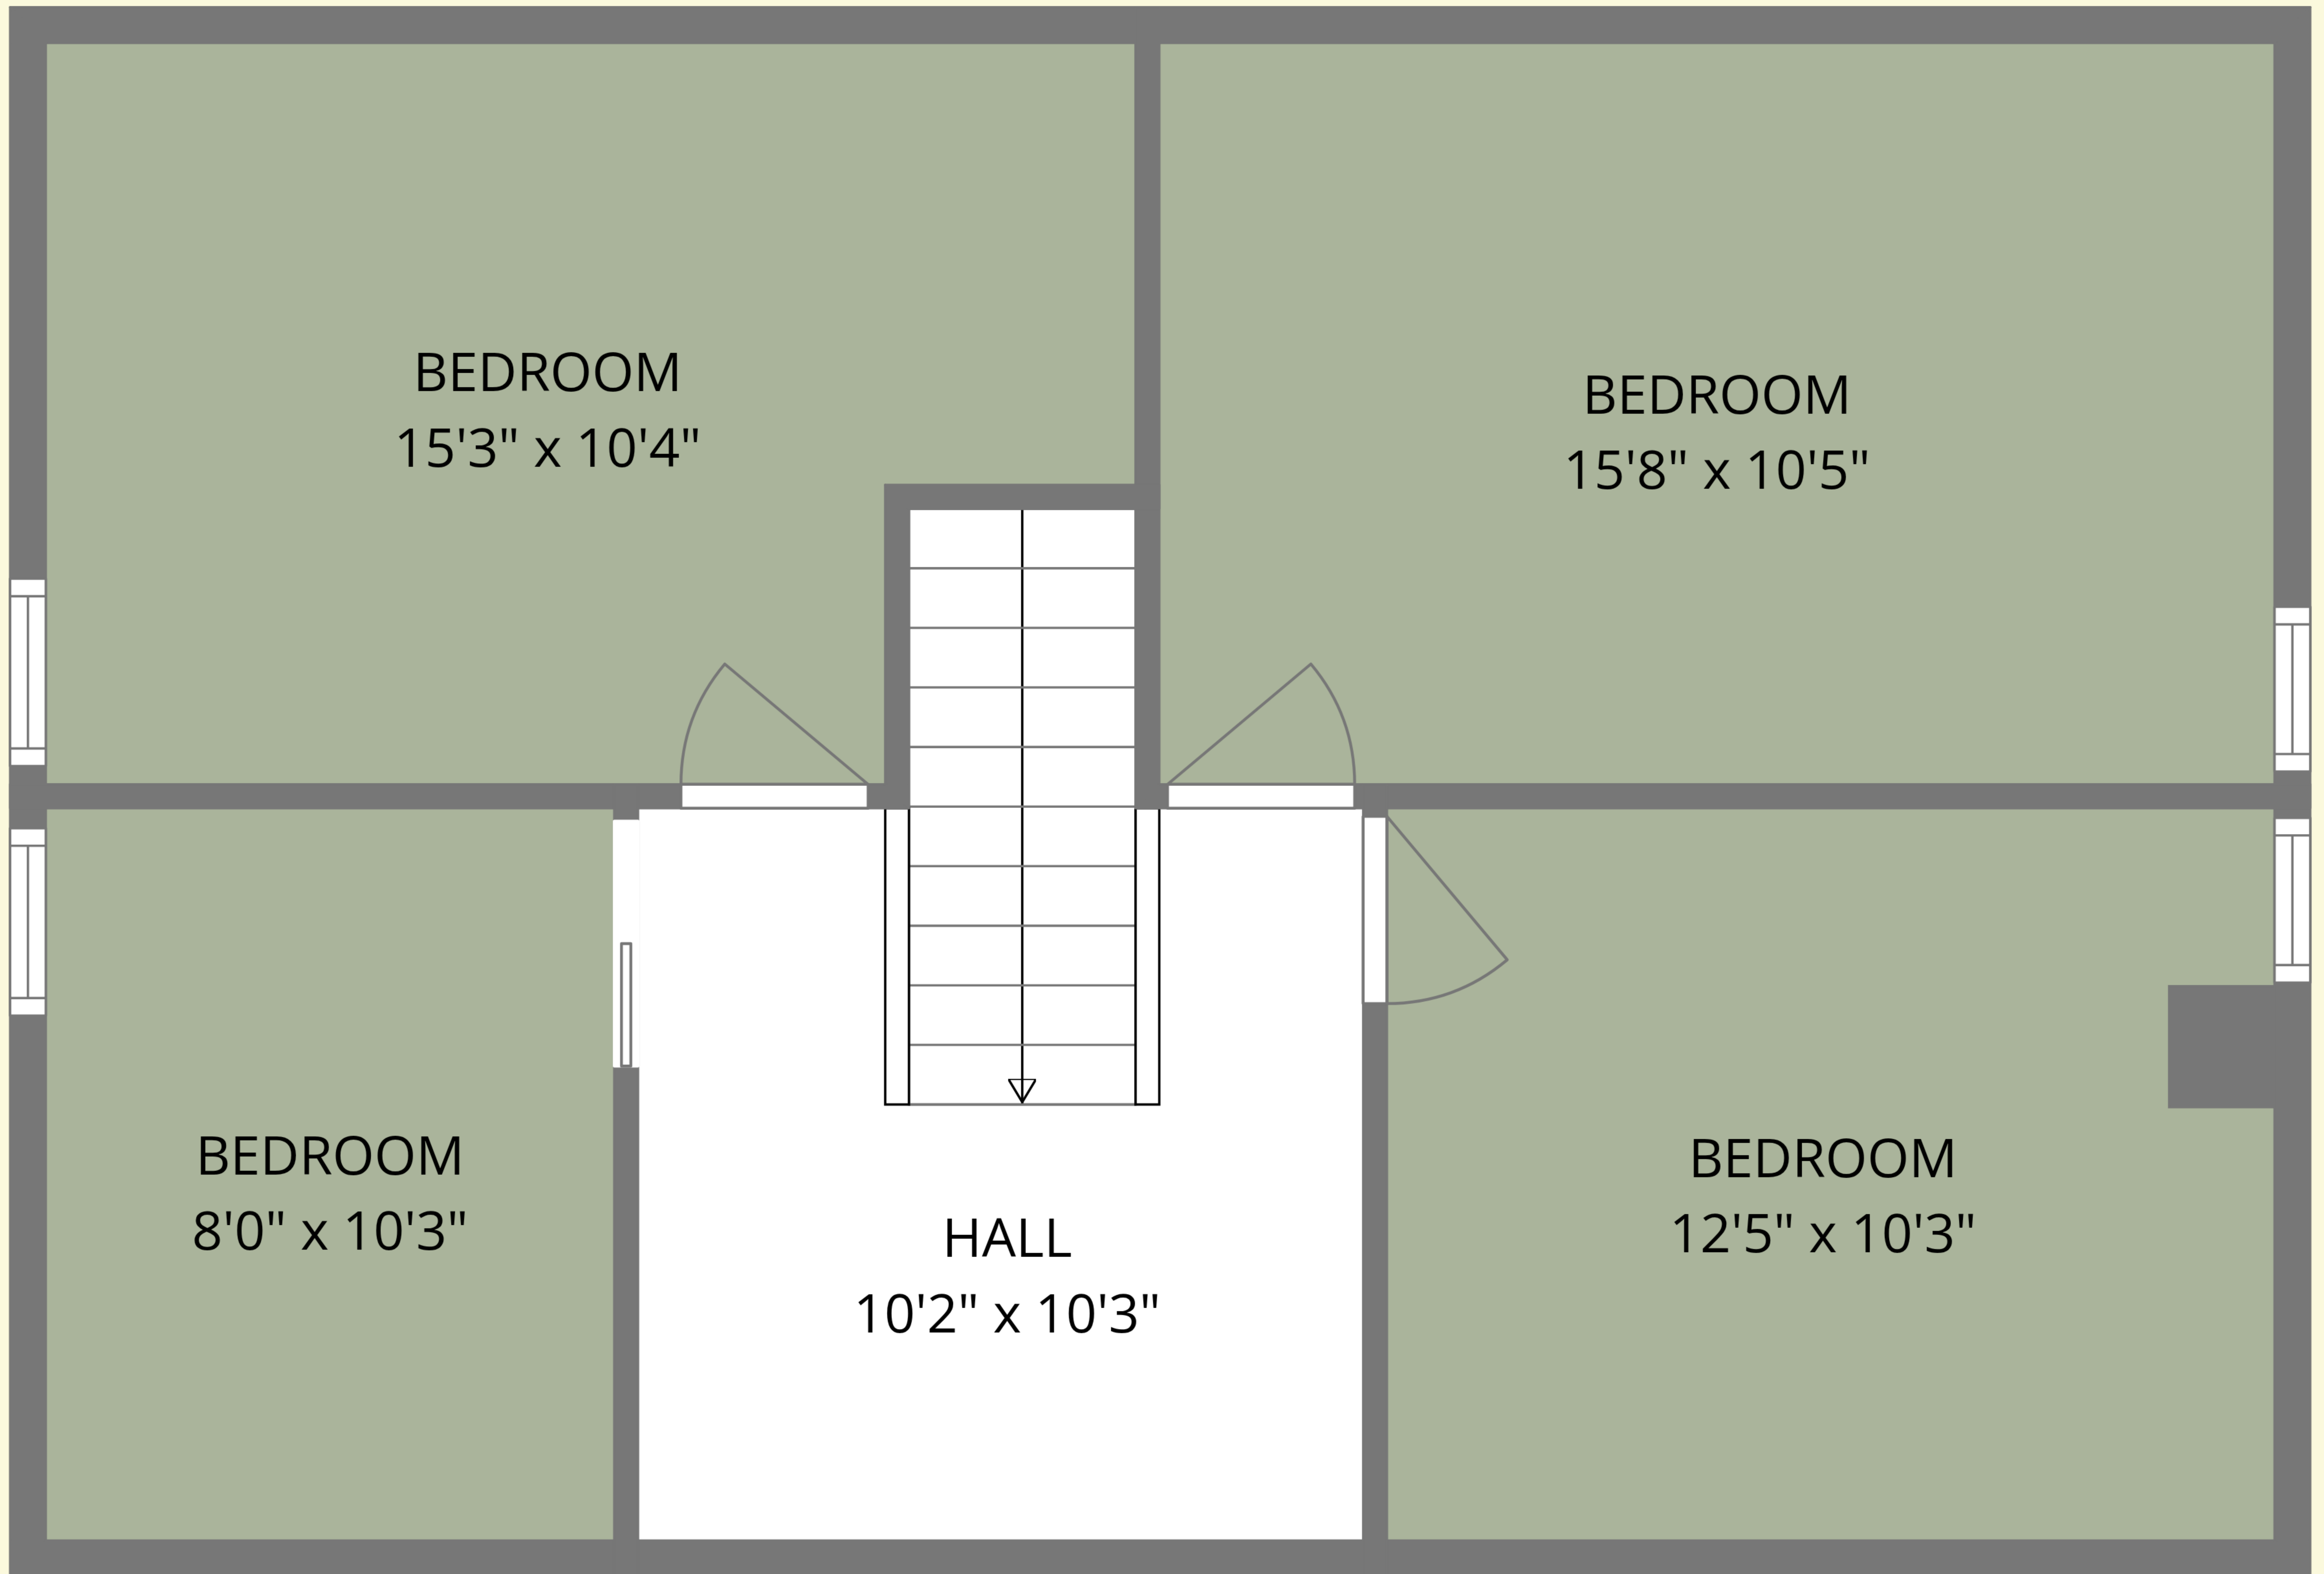

TOTAL: 1769 sq. ft

1st floor: 1113 sq. ft, 2nd floor: 656 sq. ft

EXCLUDED AREAS: UNDEFINED: 17 sq. ft, DECK: 464 sq. ft, PATIO: 570 sq. ft,
WALLS: 129 sq. ft

TOTAL: 1769 sq. ft
1st floor: 1113 sq. ft, 2nd floor: 656 sq. ft
EXCLUDED AREAS: UNDEFINED: 17 sq. ft, DECK: 464 sq. ft, PATIO: 570 sq. ft,
WALLS: 129 sq. ft

TOTAL: 1769 sq. ft
 1st floor: 1113 sq. ft, 2nd floor: 656 sq. ft
 EXCLUDED AREAS: UNDEFINED: 17 sq. ft, DECK: 464 sq. ft, PATIO: 570 sq. ft,
 WALLS: 129 sq. ft