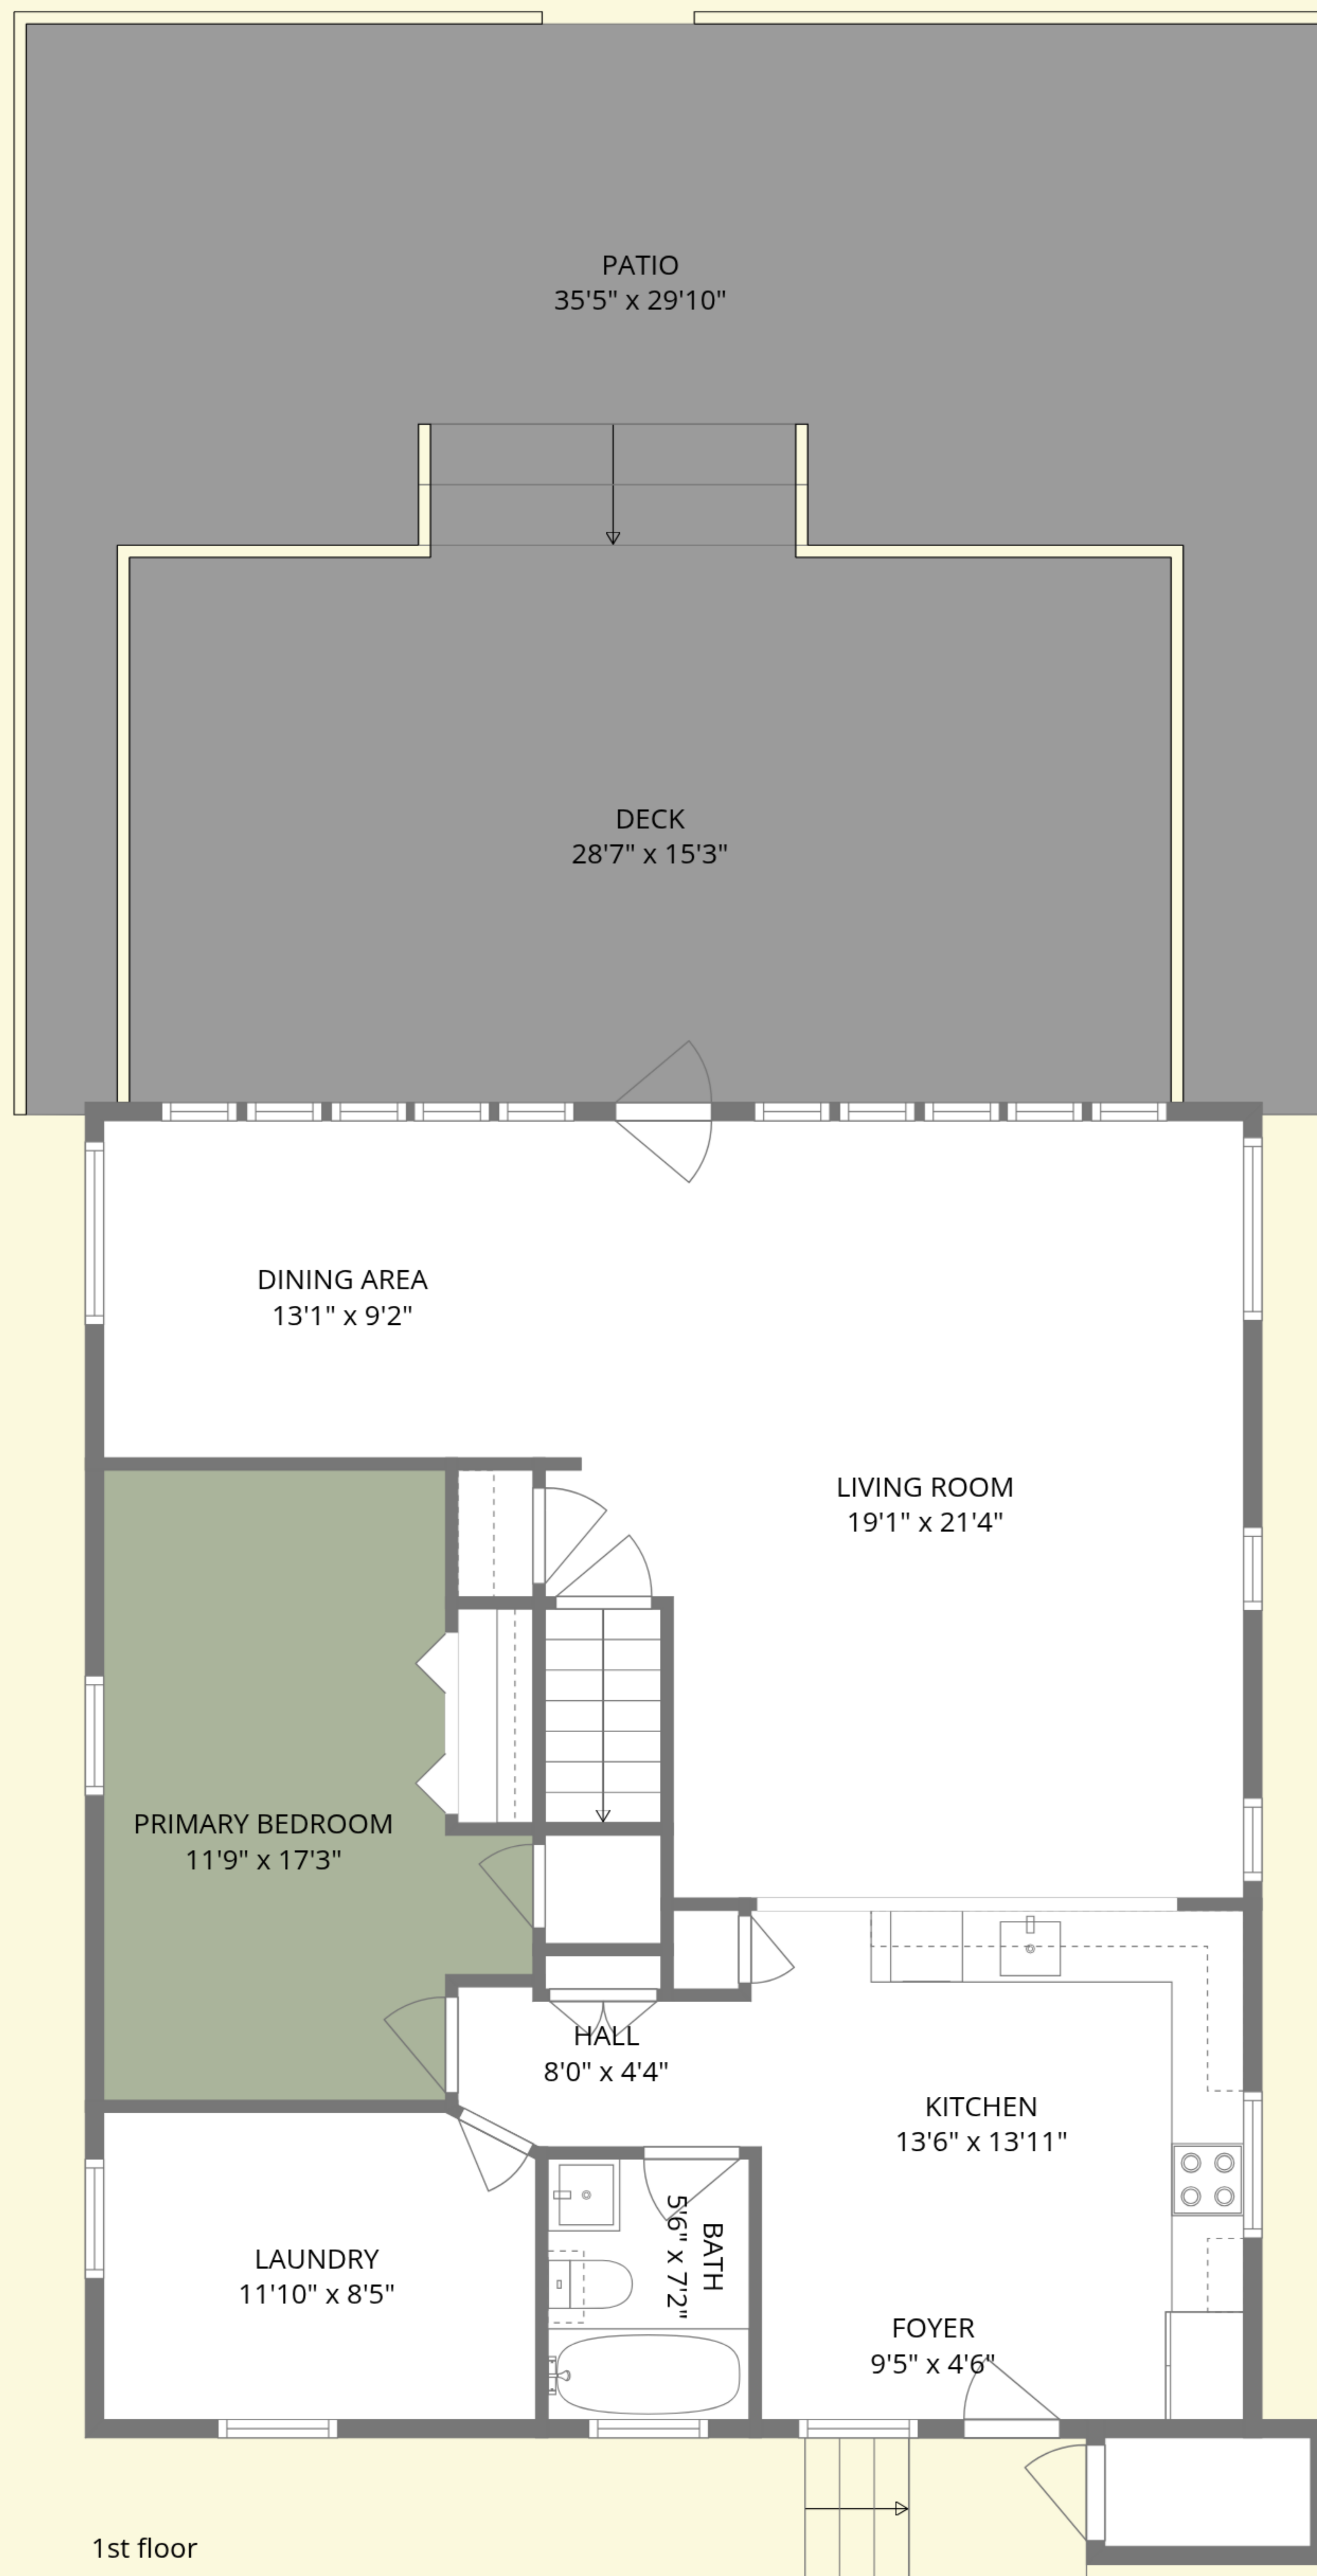

TOTAL: 1769 sq. ft

1st floor: 1113 sq. ft, 2nd floor: 656 sq. ft

EXCLUDED AREAS: UNDEFINED: 17 sq. ft, DECK: 464 sq. ft, PATIO: 570 sq. ft,
WALLS: 129 sq. ft

TOTAL: 1769 sq. ft
1st floor: 1113 sq. ft, 2nd floor: 656 sq. ft
EXCLUDED AREAS: UNDEFINED: 17 sq. ft, DECK: 464 sq. ft, PATIO: 570 sq. ft,
WALLS: 129 sq. ft

TOTAL: 1769 sq. ft
 1st floor: 1113 sq. ft, 2nd floor: 656 sq. ft
 EXCLUDED AREAS: UNDEFINED: 17 sq. ft, DECK: 464 sq. ft, PATIO: 570 sq. ft,
 WALLS: 129 sq. ft