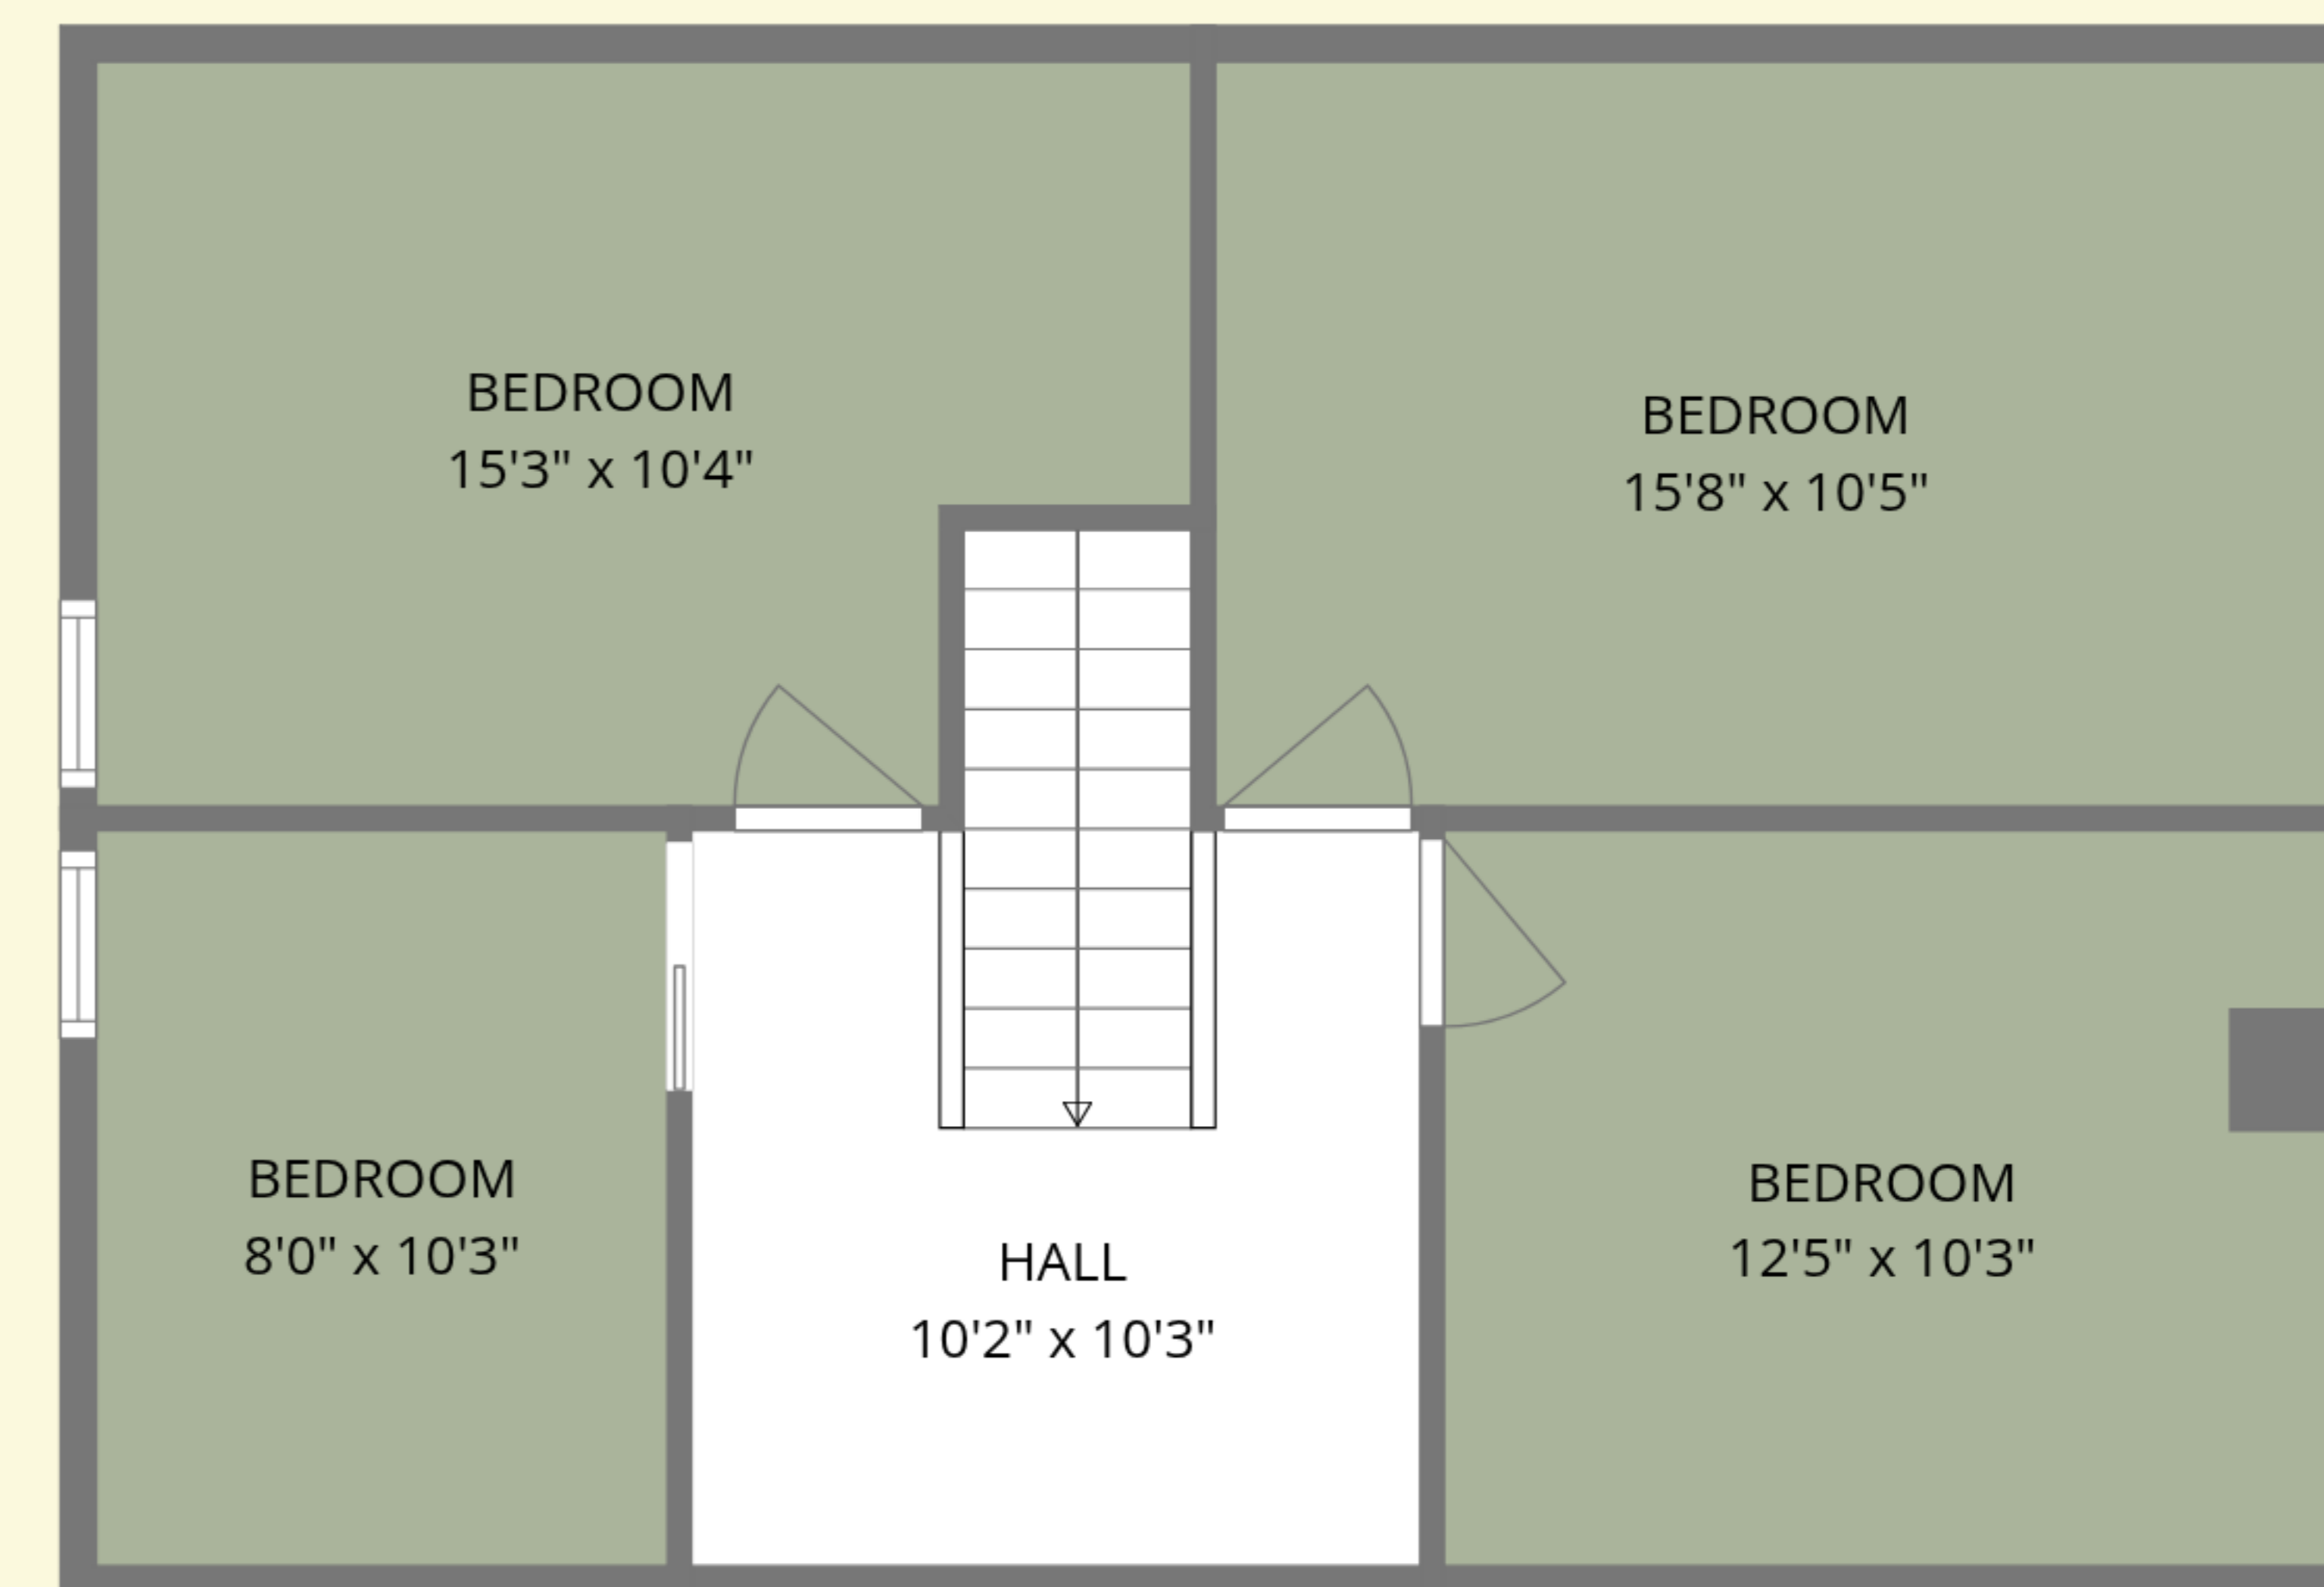

TOTAL: 1769 sq. ft

1st floor: 1113 sq. ft, 2nd floor: 656 sq. ft

EXCLUDED AREAS: UNDEFINED: 17 sq. ft, DECK: 464 sq. ft, PATIO: 570 sq. ft,
WALLS: 129 sq. ft

TOTAL: 1769 sq. ft
1st floor: 1113 sq. ft, 2nd floor: 656 sq. ft
EXCLUDED AREAS: UNDEFINED: 17 sq. ft, DECK: 464 sq. ft, PATIO: 570 sq. ft,
WALLS: 129 sq. ft

TOTAL: 1769 sq. ft
 1st floor: 1113 sq. ft, 2nd floor: 656 sq. ft
 EXCLUDED AREAS: UNDEFINED: 17 sq. ft, DECK: 464 sq. ft, PATIO: 570 sq. ft,
 WALLS: 129 sq. ft