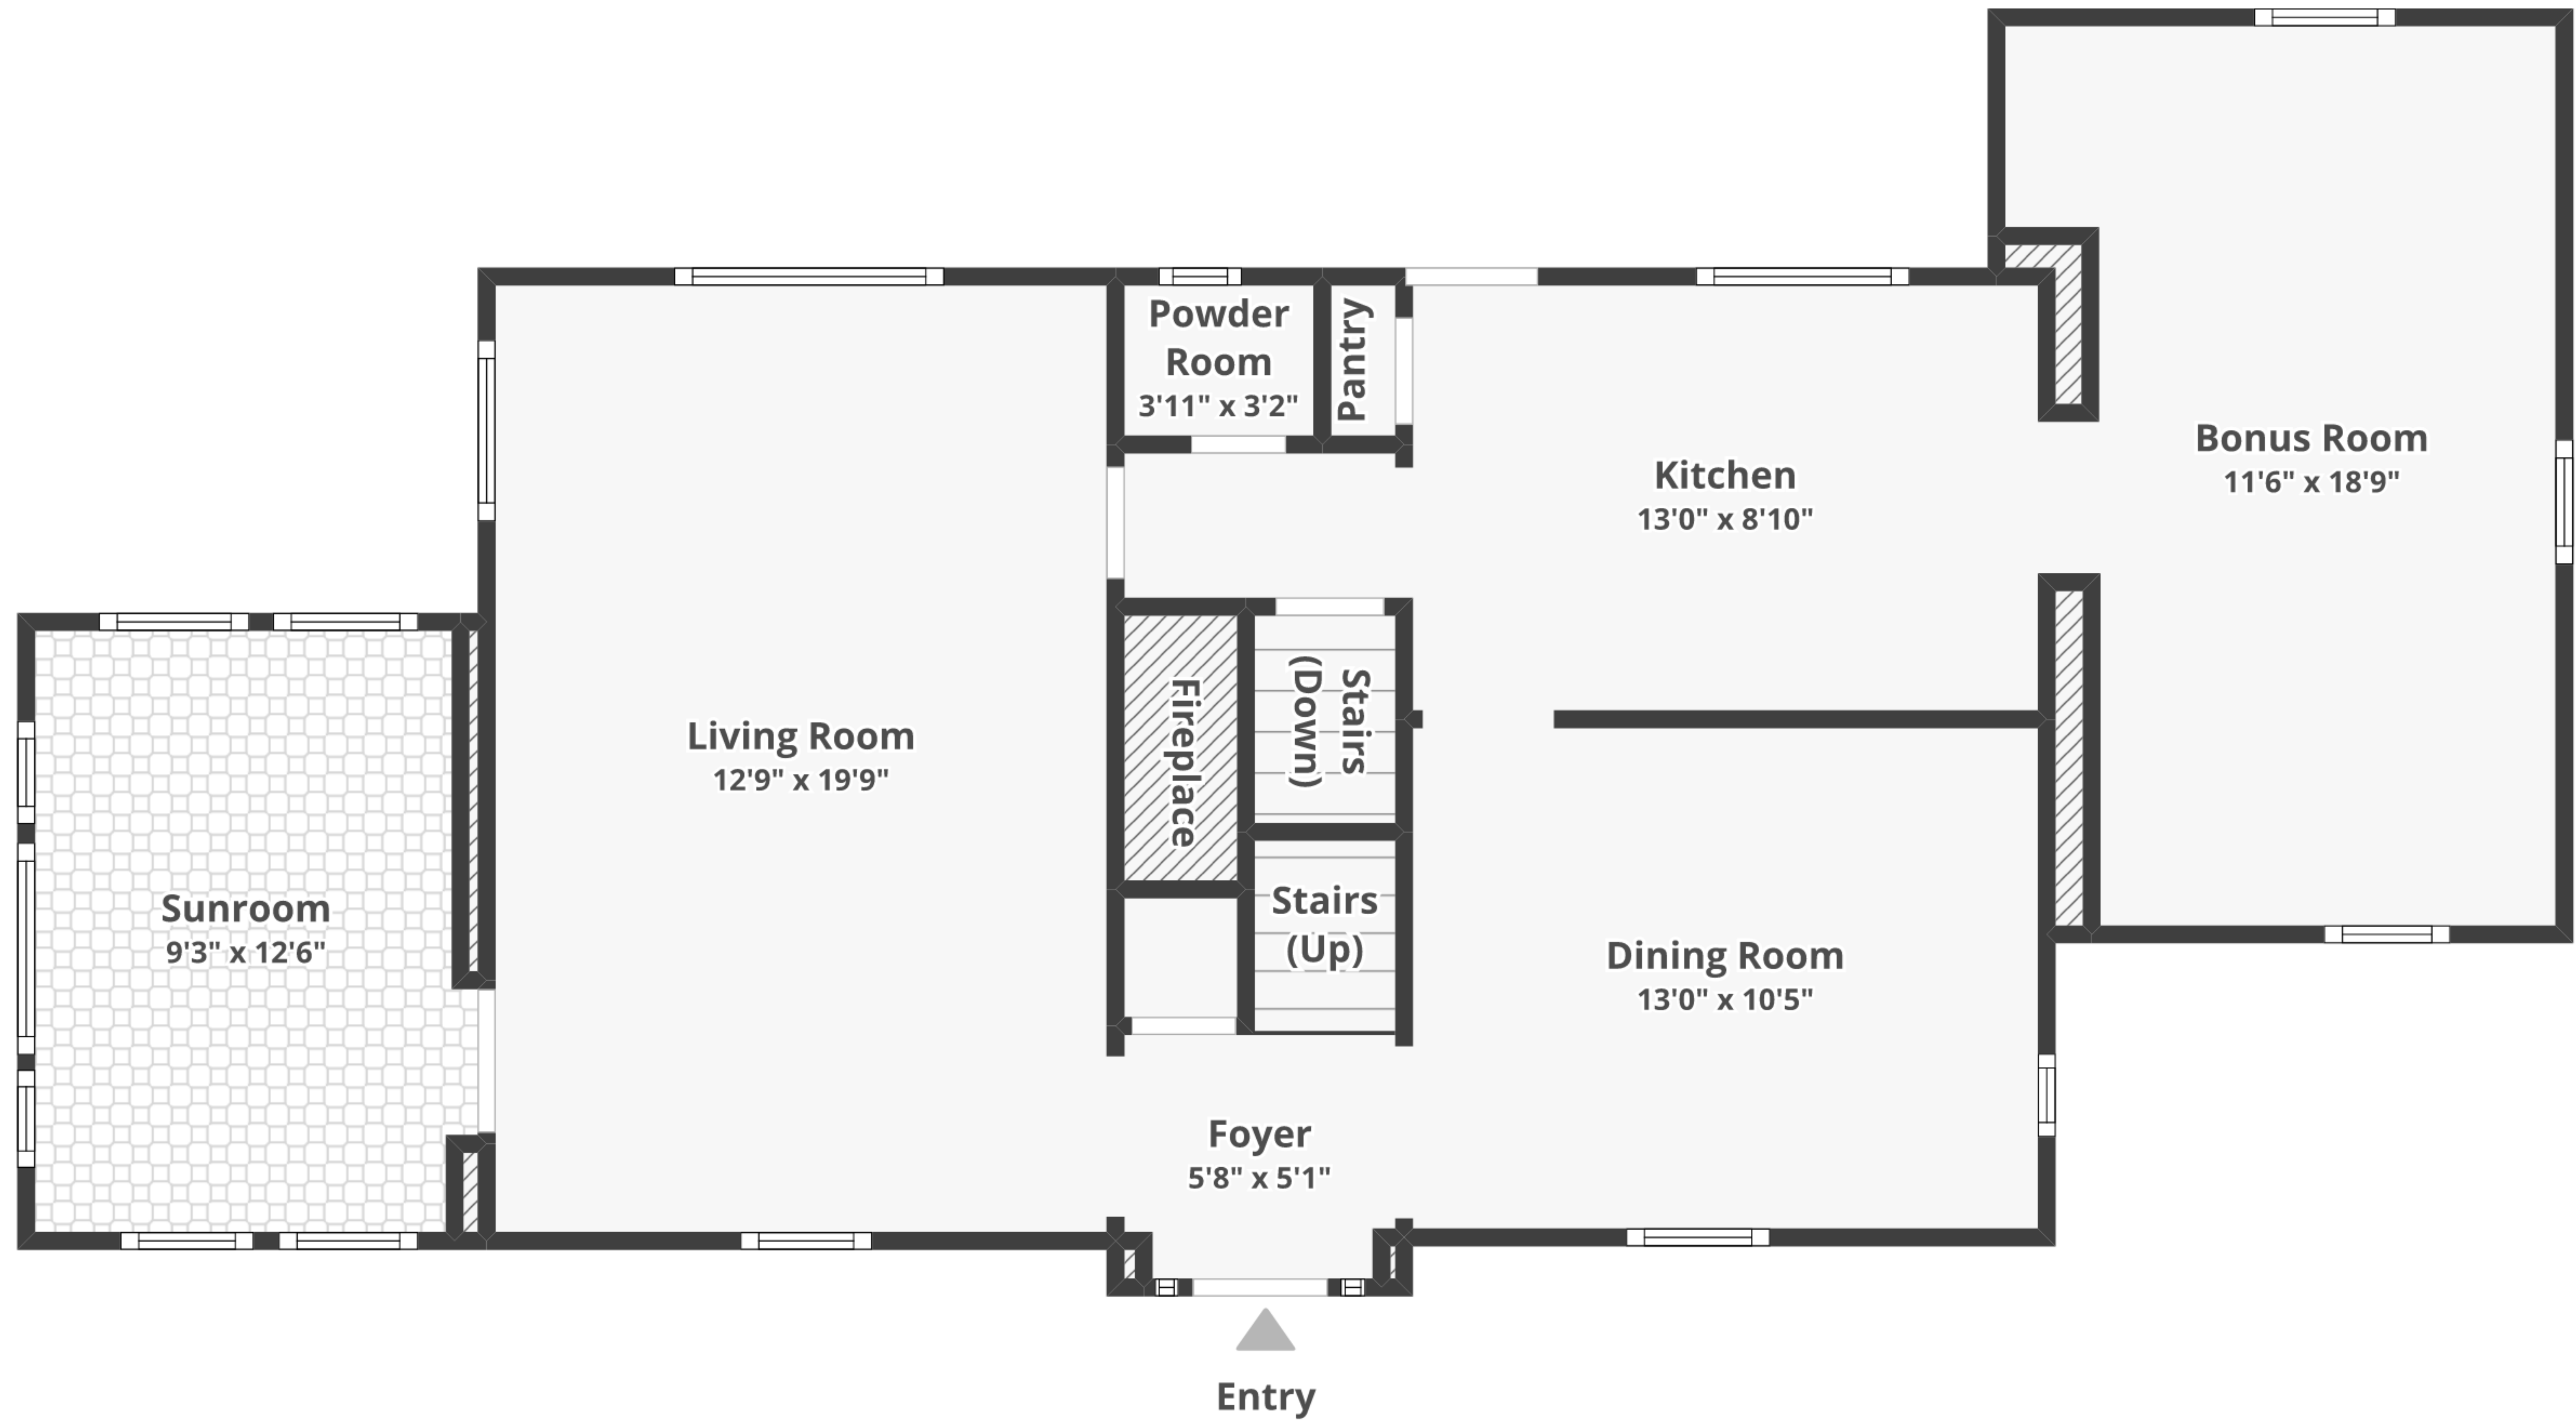

# 526 Argyle Rd, Drexel Hill, PA 19026

Total finished area: ~1,970.74 sq. ft.

Total unfinished area: ~40.55 sq. ft.

## Floor 1

Finished area: ~777.26 sq. ft.

Unfinished area: ~20.97 sq. ft.