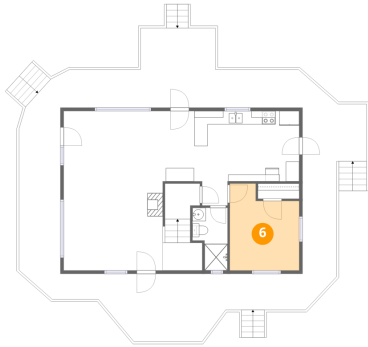

3 Floor 1 - Deck

Dimensions: 36'2" x 11'10"
Area: 274 sq. ft
Counted as living area: No

Heated: No
Finished: No
Enclosed: No
Contiguous: Yes
Permitted: Yes
Wet space: No
Addition: No
Conversion: No

4 Floor 1 - Bath

Dimensions: 5'3" x 9'4"
Area: 41 sq. ft
Counted as living area: Yes

Heated: Yes
Finished: Yes
Enclosed: Yes
Contiguous: Yes
Permitted: Yes
Wet space: Yes
Addition: No
Conversion: No

5 Floor 1 - Deck

Dimensions: 6'2" x 33'6"
Area: 179 sq. ft
Counted as living area: No

Heated: No
Finished: No
Enclosed: No
Contiguous: Yes
Permitted: Yes
Wet space: No
Addition: No
Conversion: No

739 Socorro Trail, Red Feather Lakes, Colorado 80545, United States

6 Floor 1 - Bedroom

Dimensions: 10'4" x 12'11"
Area: 117 sq. ft
Counted as living area: Yes

Heated: Yes
Finished: Yes
Enclosed: Yes
Contiguous: Yes
Permitted: Yes
Wet space: No
Addition: No
Conversion: No

7 Floor 1 - Deck

Dimensions: 9'7" x 35'2"
Area: 195 sq. ft
Counted as living area: No

Heated: No
Finished: No
Enclosed: No
Contiguous: Yes
Permitted: Yes
Wet space: No
Addition: No
Conversion: No