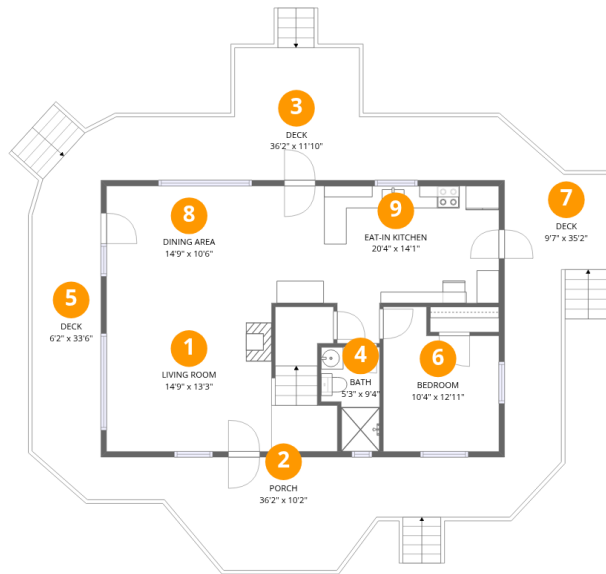

Home data report

739 Socorro Trail, Red Feather Lakes, Colorado 80545, United States

Total Area: 1054 sq. ft

1st Floor: 836 sq. ft, 2nd Floor: 218 sq. ft

Excluded: Deck 648 sq. ft, Porch 251 sq. ft, Open to below 369 sq. ft, Low ceiling 110 sq. ft, Walls: 119 sq. ft

Property summary

 **2** Floors

 **2** Bedrooms

 **1** Bathrooms

739 Socorro Trail, Red Feather Lakes, Colorado 80545, United States

Room dimensions

Floor 1

Total:836sqft Excluded: 899sqft

#		Dimensions	sqft	Counted as living area
1	Living Room	14'9" x 13'3"	235 sq. ft	Yes
2	Porch	36'2" x 10'2"	251 sq. ft	No
3	Deck	36'2" x 11'10"	274 sq. ft	No
4	Bath	5'3" x 9'4"	41 sq. ft	Yes
5	Deck	6'2" x 33'6"	179 sq. ft	No
6	Bedroom	10'4" x 12'11"	117 sq. ft	Yes
7	Deck	9'7" x 35'2"	195 sq. ft	No
8	Dining Area	14'9" x 10'6"	155 sq. ft	Yes
9	Eat-in Kitchen	20'4" x 14'1"	227 sq. ft	Yes

739 Socorro Trail, Red Feather Lakes, Colorado 80545, United States

Room dimensions

Floor 2

Total:218sqft

Excluded: 479sqft

#		Dimensions	sqft	Counted as living area
10	Primary Bedroom	20'0" x 16'3"	218 sq. ft	Yes
11	Open To Below	14'9" x 23'9"	369 sq. ft	No