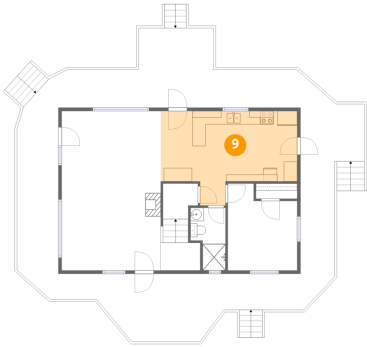

Heated: Yes
Finished: Yes
Enclosed: Yes
Contiguous: Yes
Permitted: Yes
Wet space: No
Addition: No
Conversion: No

7 Floor 1 - Deck

Dimensions: 9'7" x 35'2"
Area: 195 sq. ft
Counted as living area: No

Heated: No
Finished: No
Enclosed: No
Contiguous: Yes
Permitted: Yes
Wet space: No
Addition: No
Conversion: No

8 Floor 1 - Dining Area

Dimensions: 14'9" x 10'6"
Area: 155 sq. ft
Counted as living area: Yes

Heated: Yes
Finished: Yes
Enclosed: Yes
Contiguous: Yes
Permitted: Yes
Wet space: No
Addition: No
Conversion: No

739 Socorro Trail, Red Feather Lakes, Colorado 80545, United States

9 Floor 1 - Eat-in Kitchen

Dimensions: 20'4" x 14'1"
Area: 227 sq. ft
Counted as living area: Yes

Heated: Yes
Finished: Yes
Enclosed: Yes
Contiguous: Yes
Permitted: Yes
Wet space: No
Addition: No
Conversion: No