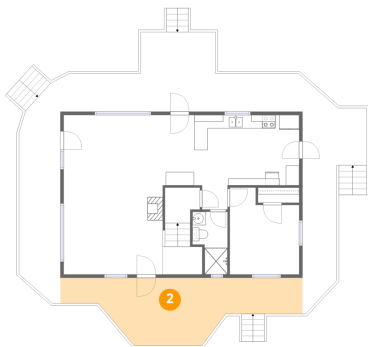

739 Socorro Trail, Red Feather Lakes, Colorado 80545, United States

Room dimensions

Floor 2

Total:218sqft

Excluded: 479sqft

#		Dimensions	sqft	Counted as living area
10	Primary Bedroom	20'0" x 16'3"	218 sq. ft	Yes
11	Open To Below	14'9" x 23'9"	369 sq. ft	No

739 Socorro Trail, Red Feather Lakes, Colorado 80545, United States

1 Floor 1 - Living Room

Dimensions: 14'9" x 13'3"
Area: 235 sq. ft
Counted as living area: Yes

Heated: Yes
Finished: Yes
Enclosed: Yes
Contiguous: Yes
Permitted: Yes
Wet space: No
Addition: No
Conversion: No

2 Floor 1 - Porch

Dimensions: 36'2" x 10'2"
Area: 251 sq. ft
Counted as living area: No

Heated: No
Finished: No
Enclosed: No
Contiguous: Yes
Permitted: Yes
Wet space: No
Addition: No
Conversion: No

739 Socorro Trail, Red Feather Lakes, Colorado 80545, United States

3 Floor 1 - Deck

Dimensions: 36'2" x 11'10"
Area: 274 sq. ft
Counted as living area: No

Heated: No
Finished: No
Enclosed: No
Contiguous: Yes
Permitted: Yes
Wet space: No
Addition: No
Conversion: No

4 Floor 1 - Bath