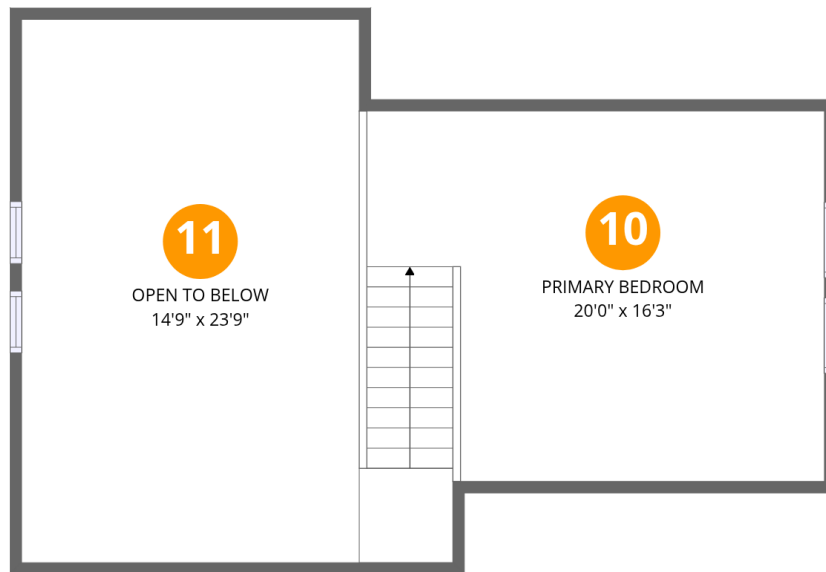

Property summary

 **2** Floors

 **2** Bedrooms

 **1** Bathrooms

739 Socorro Trail, Red Feather Lakes, Colorado 80545, United States

Room dimensions

Floor 1

Total:836sqft Excluded: 899sqft

#		Dimensions	sqft	Counted as living area
1	Living Room	14'9" x 13'3"	235 sq. ft	Yes
2	Porch	36'2" x 10'2"	251 sq. ft	No
3	Deck	36'2" x 11'10"	274 sq. ft	No
4	Bath	5'3" x 9'4"	41 sq. ft	Yes
5	Deck	6'2" x 33'6"	179 sq. ft	No
6	Bedroom	10'4" x 12'11"	117 sq. ft	Yes
7	Deck	9'7" x 35'2"	195 sq. ft	No
8	Dining Area	14'9" x 10'6"	155 sq. ft	Yes
9	Eat-in Kitchen	20'4" x 14'1"	227 sq. ft	Yes

739 Socorro Trail, Red Feather Lakes, Colorado 80545, United States

Room dimensions

Floor 2

Total:218sqft

Excluded: 479sqft

#		Dimensions	sqft	Counted as living area
10	Primary Bedroom	20'0" x 16'3"	218 sq. ft	Yes
11	Open To Below	14'9" x 23'9"	369 sq. ft	No

8 Floor 1 - Dining Area

Dimensions: 14'9" x 10'6"
Area: 155 sq. ft
Counted as living area: Yes

Heated: Yes
Finished: Yes
Enclosed: Yes
Contiguous: Yes
Permitted: Yes
Wet space: No
Addition: No
Conversion: No