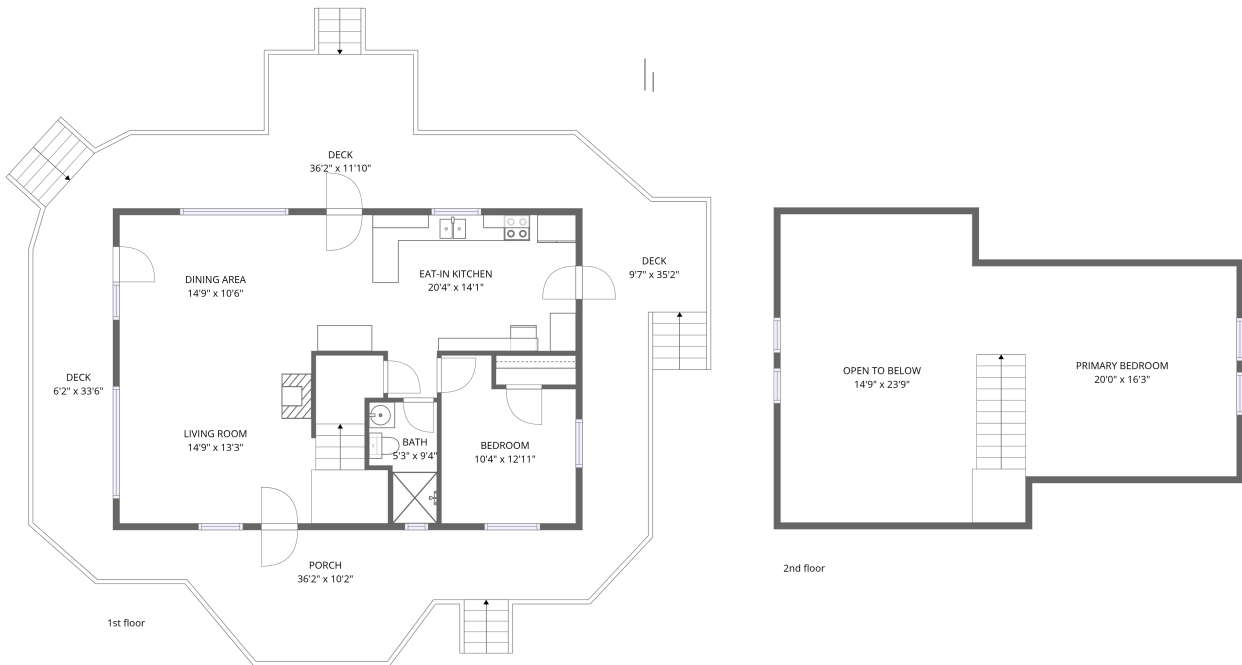

Home data report

739 Socorro Trail, Red Feather Lakes, Colorado 80545, United States

Total Area: 1054 sq. ft

1st Floor: 836 sq. ft, 2nd Floor: 218 sq. ft

Excluded: Deck 648 sq. ft, Porch 251 sq. ft, Open to below 369 sq. ft, Low ceiling 110 sq. ft, Walls: 119 sq. ft

Property summary

 **2** Floors

 **2** Bedrooms

 **1** Bathrooms

739 Socorro Trail, Red Feather Lakes, Colorado 80545, United States

Room dimensions

Floor 1

Total:836sqft Excluded: 899sqft

#		Dimensions	sqft	Counted as living area
1	Living Room	14'9" x 13'3"	235 sq. ft	Yes
2	Porch	36'2" x 10'2"	251 sq. ft	No
3	Deck	36'2" x 11'10"	274 sq. ft	No
4	Bath	5'3" x 9'4"	41 sq. ft	Yes
5	Deck	6'2" x 33'6"	179 sq. ft	No
6	Bedroom	10'4" x 12'11"	117 sq. ft	Yes
7	Deck	9'7" x 35'2"	195 sq. ft	No
8	Dining Area	14'9" x 10'6"	155 sq. ft	Yes
9	Eat-in Kitchen	20'4" x 14'1"	227 sq. ft	Yes

739 Socorro Trail, Red Feather Lakes, Colorado 80545, United States

Room dimensions

Floor 2

Total:218sqft

Excluded: 479sqft

#		Dimensions	sqft	Counted as living area
10	Primary Bedroom	20'0" x 16'3"	218 sq. ft	Yes
11	Open To Below	14'9" x 23'9"	369 sq. ft	No