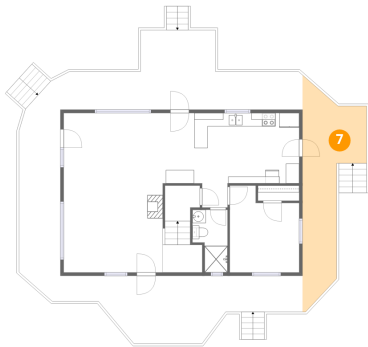

Heated: No
Finished: No
Enclosed: No
Contiguous: Yes
Permitted: Yes
Wet space: No
Addition: No
Conversion: No

739 Socorro Trail, Red Feather Lakes, Colorado 80545, United States

6 Floor 1 - Bedroom

Dimensions: 10'4" x 12'11"
Area: 117 sq. ft
Counted as living area: Yes

Heated: Yes
Finished: Yes
Enclosed: Yes
Contiguous: Yes
Permitted: Yes
Wet space: No
Addition: No
Conversion: No

7 Floor 1 - Deck

Dimensions: 9'7" x 35'2"
Area: 195 sq. ft
Counted as living area: No

Heated: No
Finished: No
Enclosed: No
Contiguous: Yes
Permitted: Yes
Wet space: No
Addition: No
Conversion: No