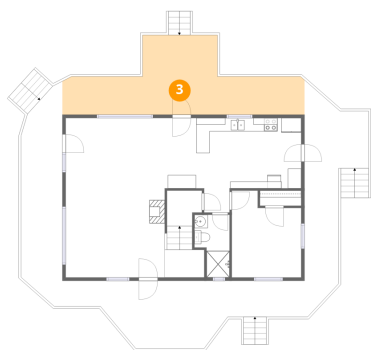

739 Socorro Trail, Red Feather Lakes, Colorado 80545, United States

Room dimensions

Floor 2

Total:218sqft

Excluded: 479sqft

#		Dimensions	sqft	Counted as living area
10	Primary Bedroom	20'0" x 16'3"	218 sq. ft	Yes
11	Open To Below	14'9" x 23'9"	369 sq. ft	No

739 Socorro Trail, Red Feather Lakes, Colorado 80545, United States

1 Floor 1 - Living Room

Dimensions: 14'9" x 13'3"
Area: 235 sq. ft
Counted as living area: Yes

Heated: Yes
Finished: Yes
Enclosed: Yes
Contiguous: Yes
Permitted: Yes
Wet space: No
Addition: No
Conversion: No

2 Floor 1 - Porch

Dimensions: 36'2" x 10'2"
Area: 251 sq. ft
Counted as living area: No

Heated: No
Finished: No
Enclosed: No
Contiguous: Yes
Permitted: Yes
Wet space: No
Addition: No
Conversion: No

739 Socorro Trail, Red Feather Lakes, Colorado 80545, United States

3 Floor 1 - Deck

Dimensions: 36'2" x 11'10"
Area: 274 sq. ft
Counted as living area: No

Heated: No
Finished: No
Enclosed: No
Contiguous: Yes
Permitted: Yes
Wet space: No
Addition: No
Conversion: No

4 Floor 1 - Bath