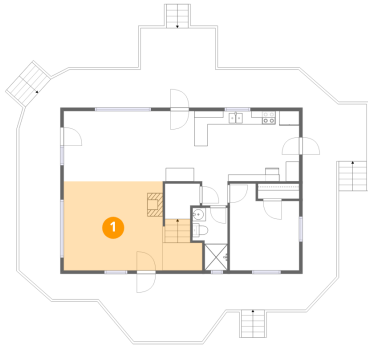

#		Dimensions	sqft	Counted as living area
1	Living Room	14'9" x 13'3"	235 sq. ft	Yes
2	Porch	36'2" x 10'2"	251 sq. ft	No
3	Deck	36'2" x 11'10"	274 sq. ft	No
4	Bath	5'3" x 9'4"	41 sq. ft	Yes
5	Deck	6'2" x 33'6"	179 sq. ft	No
6	Bedroom	10'4" x 12'11"	117 sq. ft	Yes
7	Deck	9'7" x 35'2"	195 sq. ft	No
8	Dining Area	14'9" x 10'6"	155 sq. ft	Yes
9	Eat-in Kitchen	20'4" x 14'1"	227 sq. ft	Yes

739 Socorro Trail, Red Feather Lakes, Colorado 80545, United States

Room dimensions

Floor 2

Total:218sqft

Excluded: 479sqft

#		Dimensions	sqft	Counted as living area
10	Primary Bedroom	20'0" x 16'3"	218 sq. ft	Yes
11	Open To Below	14'9" x 23'9"	369 sq. ft	No

739 Socorro Trail, Red Feather Lakes, Colorado 80545, United States

1 Floor 1 - Living Room

Dimensions: 14'9" x 13'3"
Area: 235 sq. ft
Counted as living area: Yes

Heated: Yes
Finished: Yes
Enclosed: Yes
Contiguous: Yes
Permitted: Yes
Wet space: No
Addition: No
Conversion: No

2 Floor 1 - Porch

Dimensions: 36'2" x 10'2"
Area: 251 sq. ft
Counted as living area: No

Heated: No
Finished: No
Enclosed: No
Contiguous: Yes
Permitted: Yes
Wet space: No
Addition: No
Conversion: No

739 Socorro Trail, Red Feather Lakes, Colorado 80545, United States