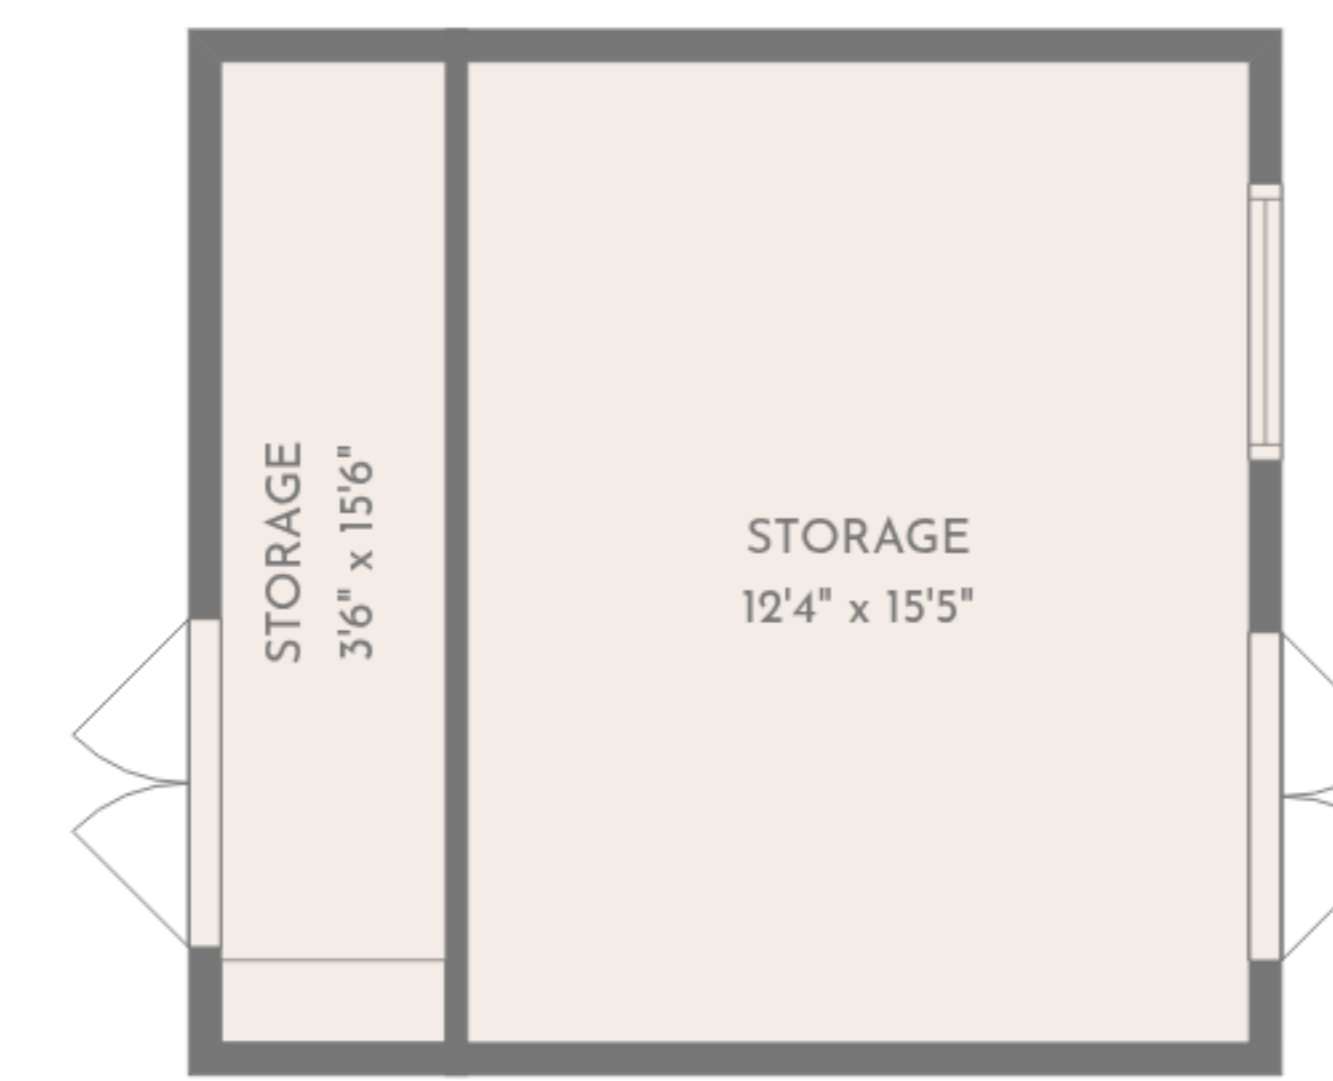

TOTAL: 2764 sq. ft
 1st floor: 2764 sq. ft
 EXCLUDED AREAS: SCREENED PORCH: 253 sq. ft, PORCH: 258 sq. ft, PATIO: 310 sq. ft,
 STORAGE: 246 sq. ft, STAIRS: 31 sq. ft, WALLS: 185 sq. ft

FLOOR PLAN CREATED BY CUBICASA APP. MEASUREMENTS DEEMED HIGHLY RELIABLE BUT NOT GUARANTEED.