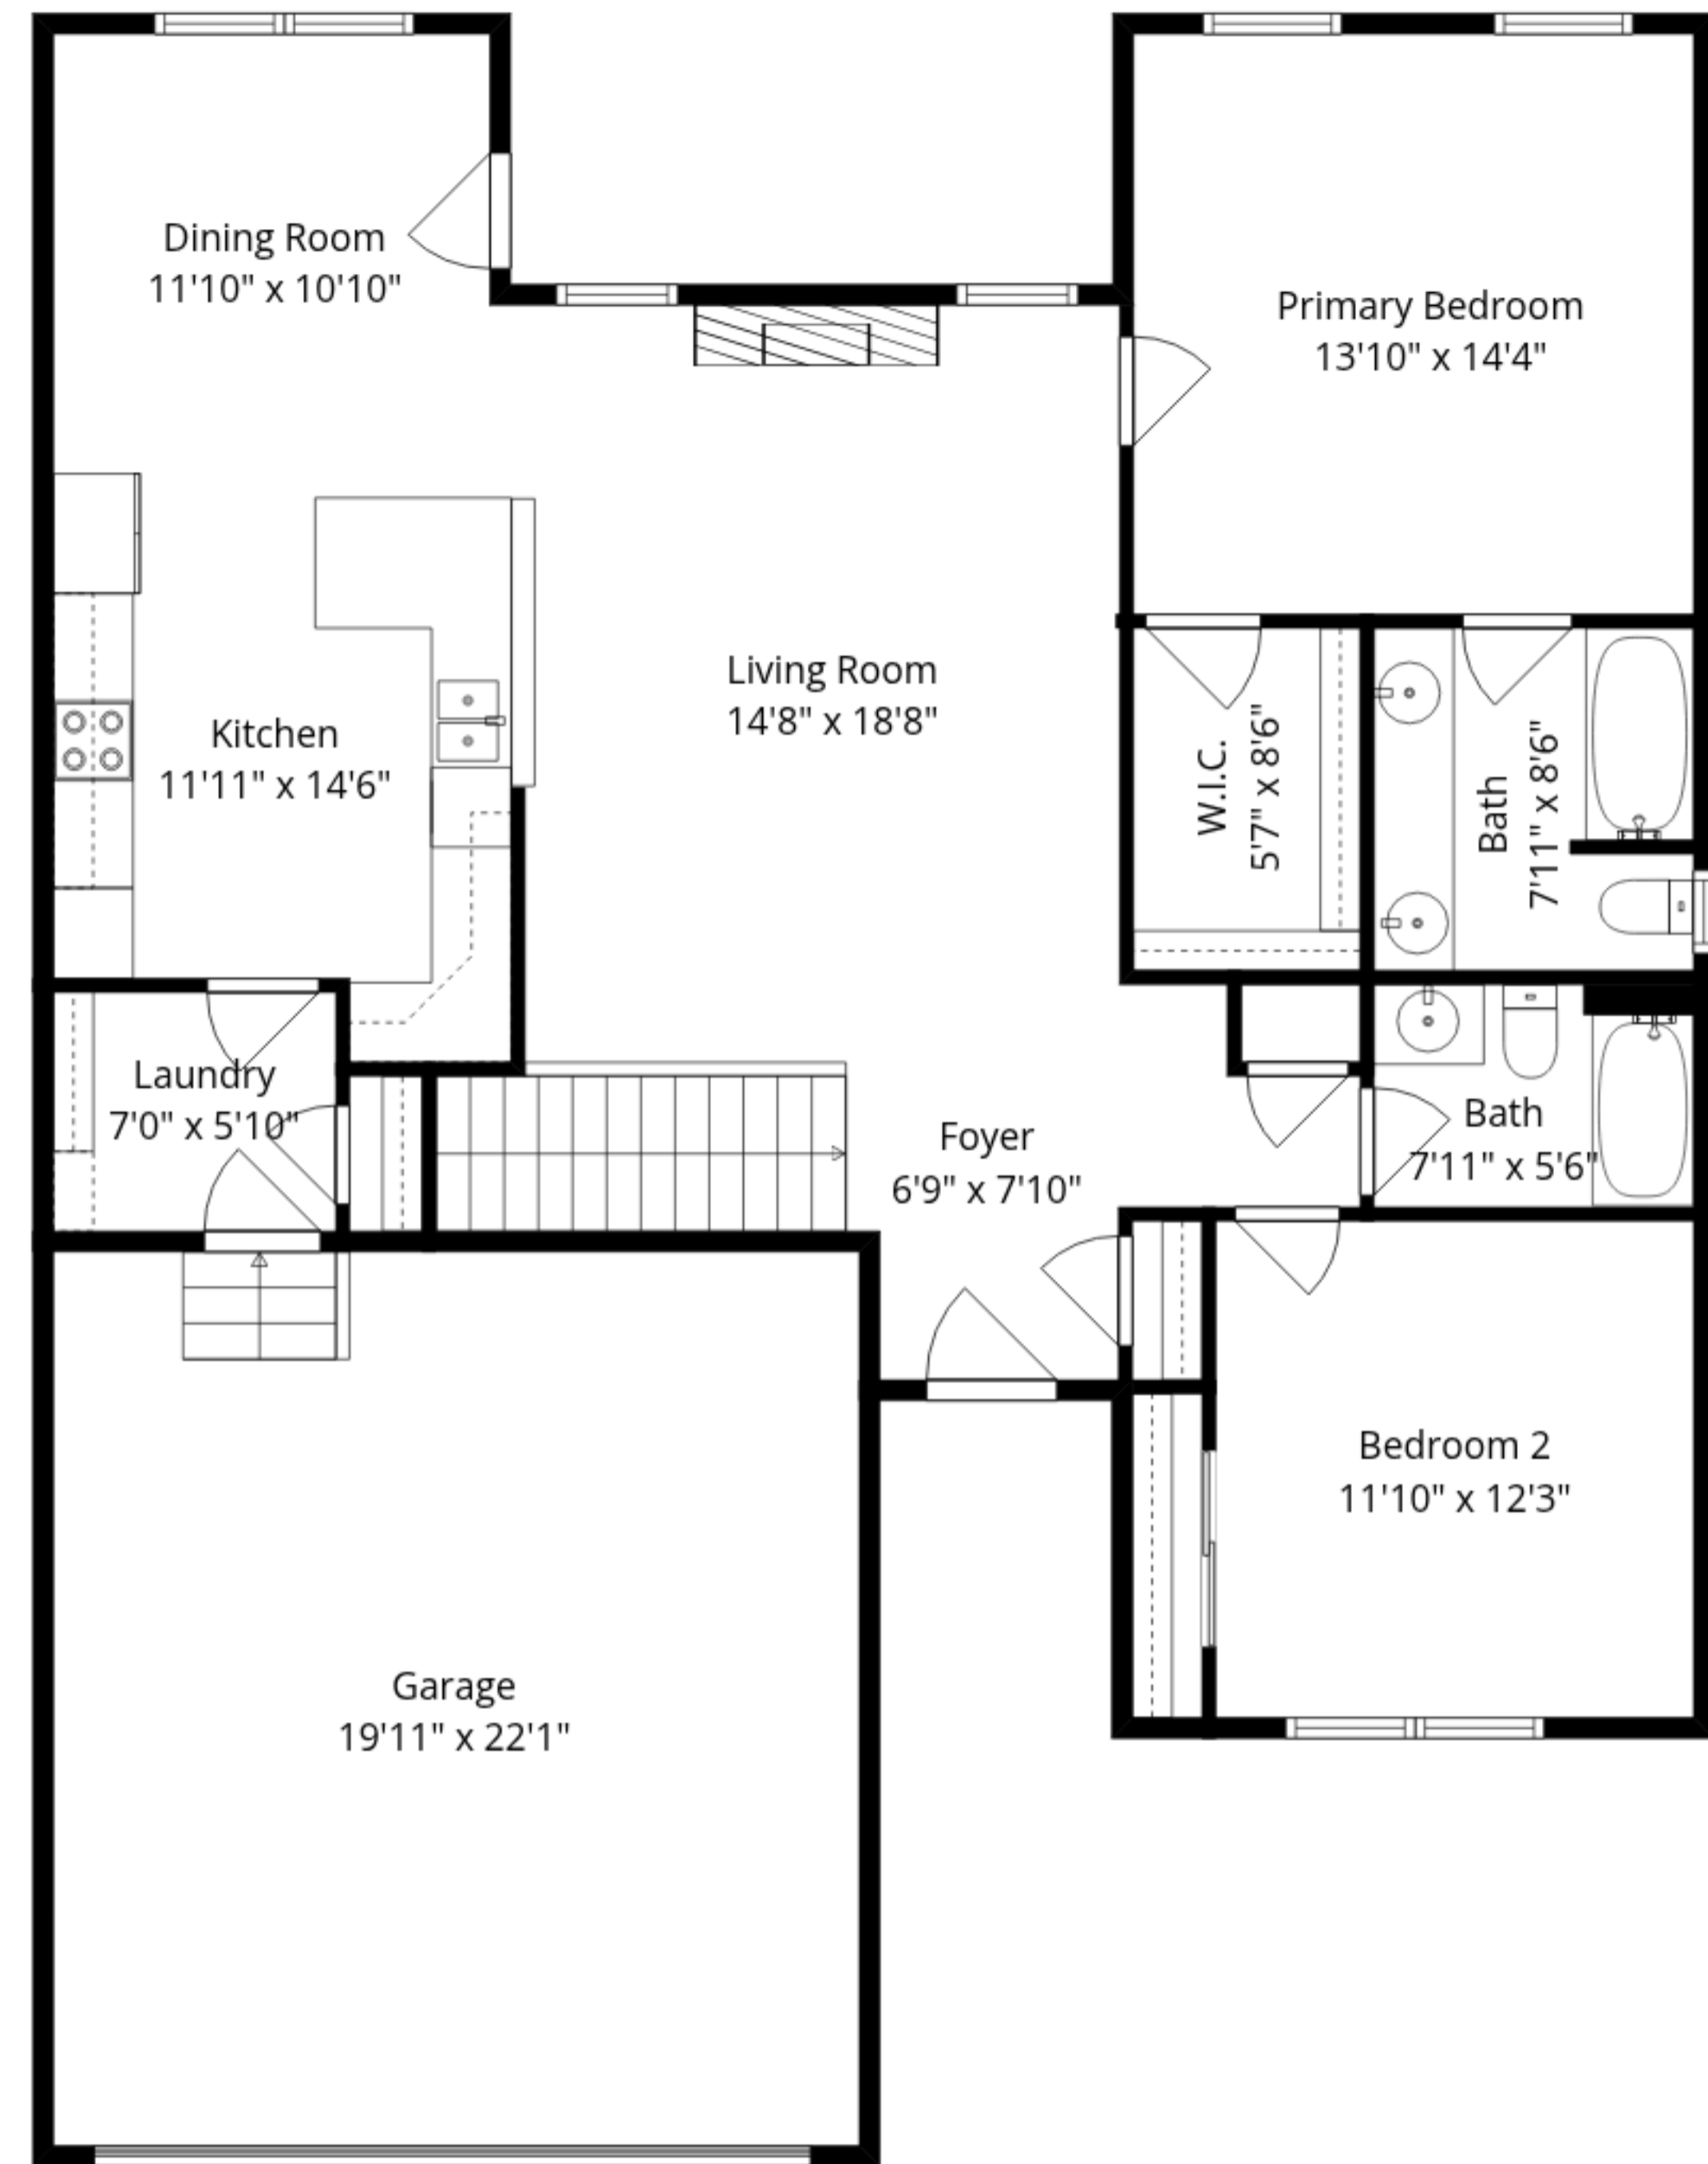

Lower Floor

Main Floor

Total GLA: 2322 sq. ft | Total: 3155 sq. ft
 Lower floor: 952 sq. ft (Excluded areas 363 sq. ft)
 Main floor: 1370 sq. ft (Excluded areas 470 sq. ft)

Sizes And Dimensions Are Approximate. Actual May Vary.