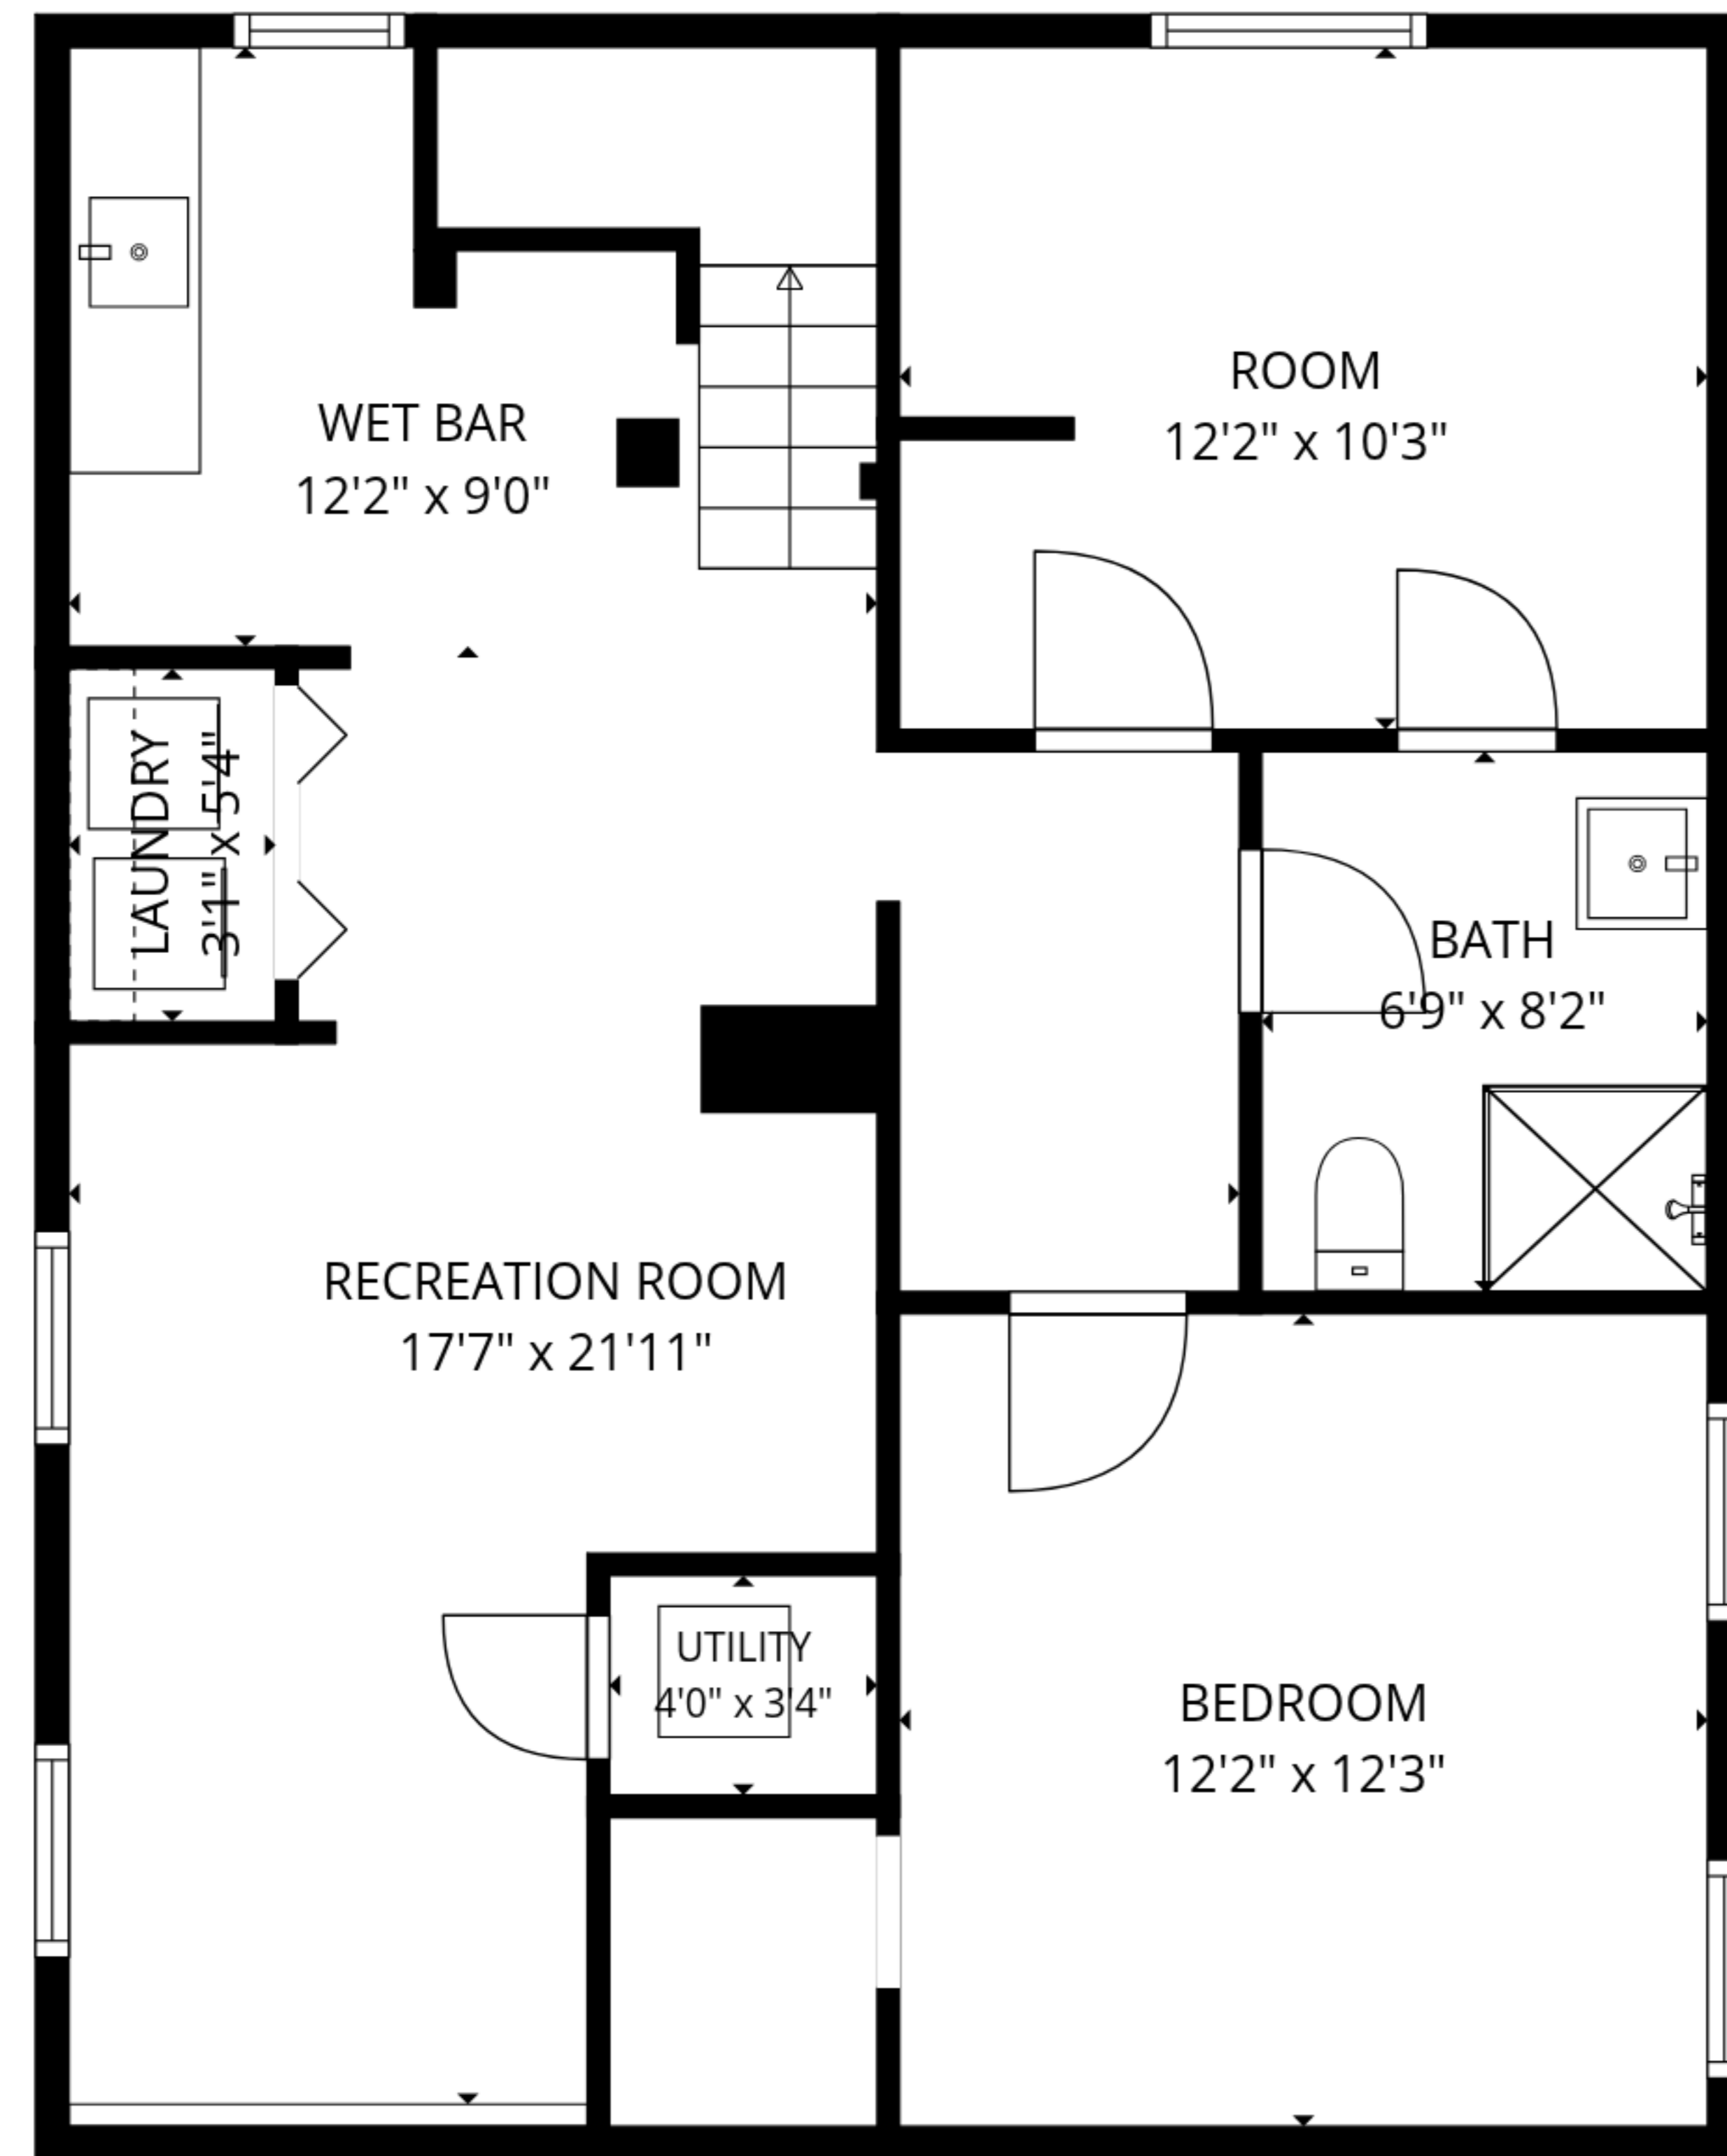

TOTAL: 2017 sq. ft

Basement: 758 sq. ft, 1st floor: 1259 sq. ft

EXCLUDED AREAS: UTILITY: 13 sq. ft, GARAGE: 207 sq. ft, PATIO: 212 sq. ft,
 FIREPLACE: 10 sq. ft, WALLS: 160 sq. ft

SIZES AND DIMENSIONS ARE APPROXIMATE, ACTUAL MAY VARY.

Basement

1st floor

TOTAL: 2017 sq. ft
 Basement: 758 sq. ft, 1st floor: 1259 sq. ft
 EXCLUDED AREAS: UTILITY: 13 sq. ft, GARAGE: 207 sq. ft, PATIO: 212 sq. ft,
 FIREPLACE: 10 sq. ft, WALLS: 160 sq. ft

SIZES AND DIMENSIONS ARE APPROXIMATE, ACTUAL MAY VARY.