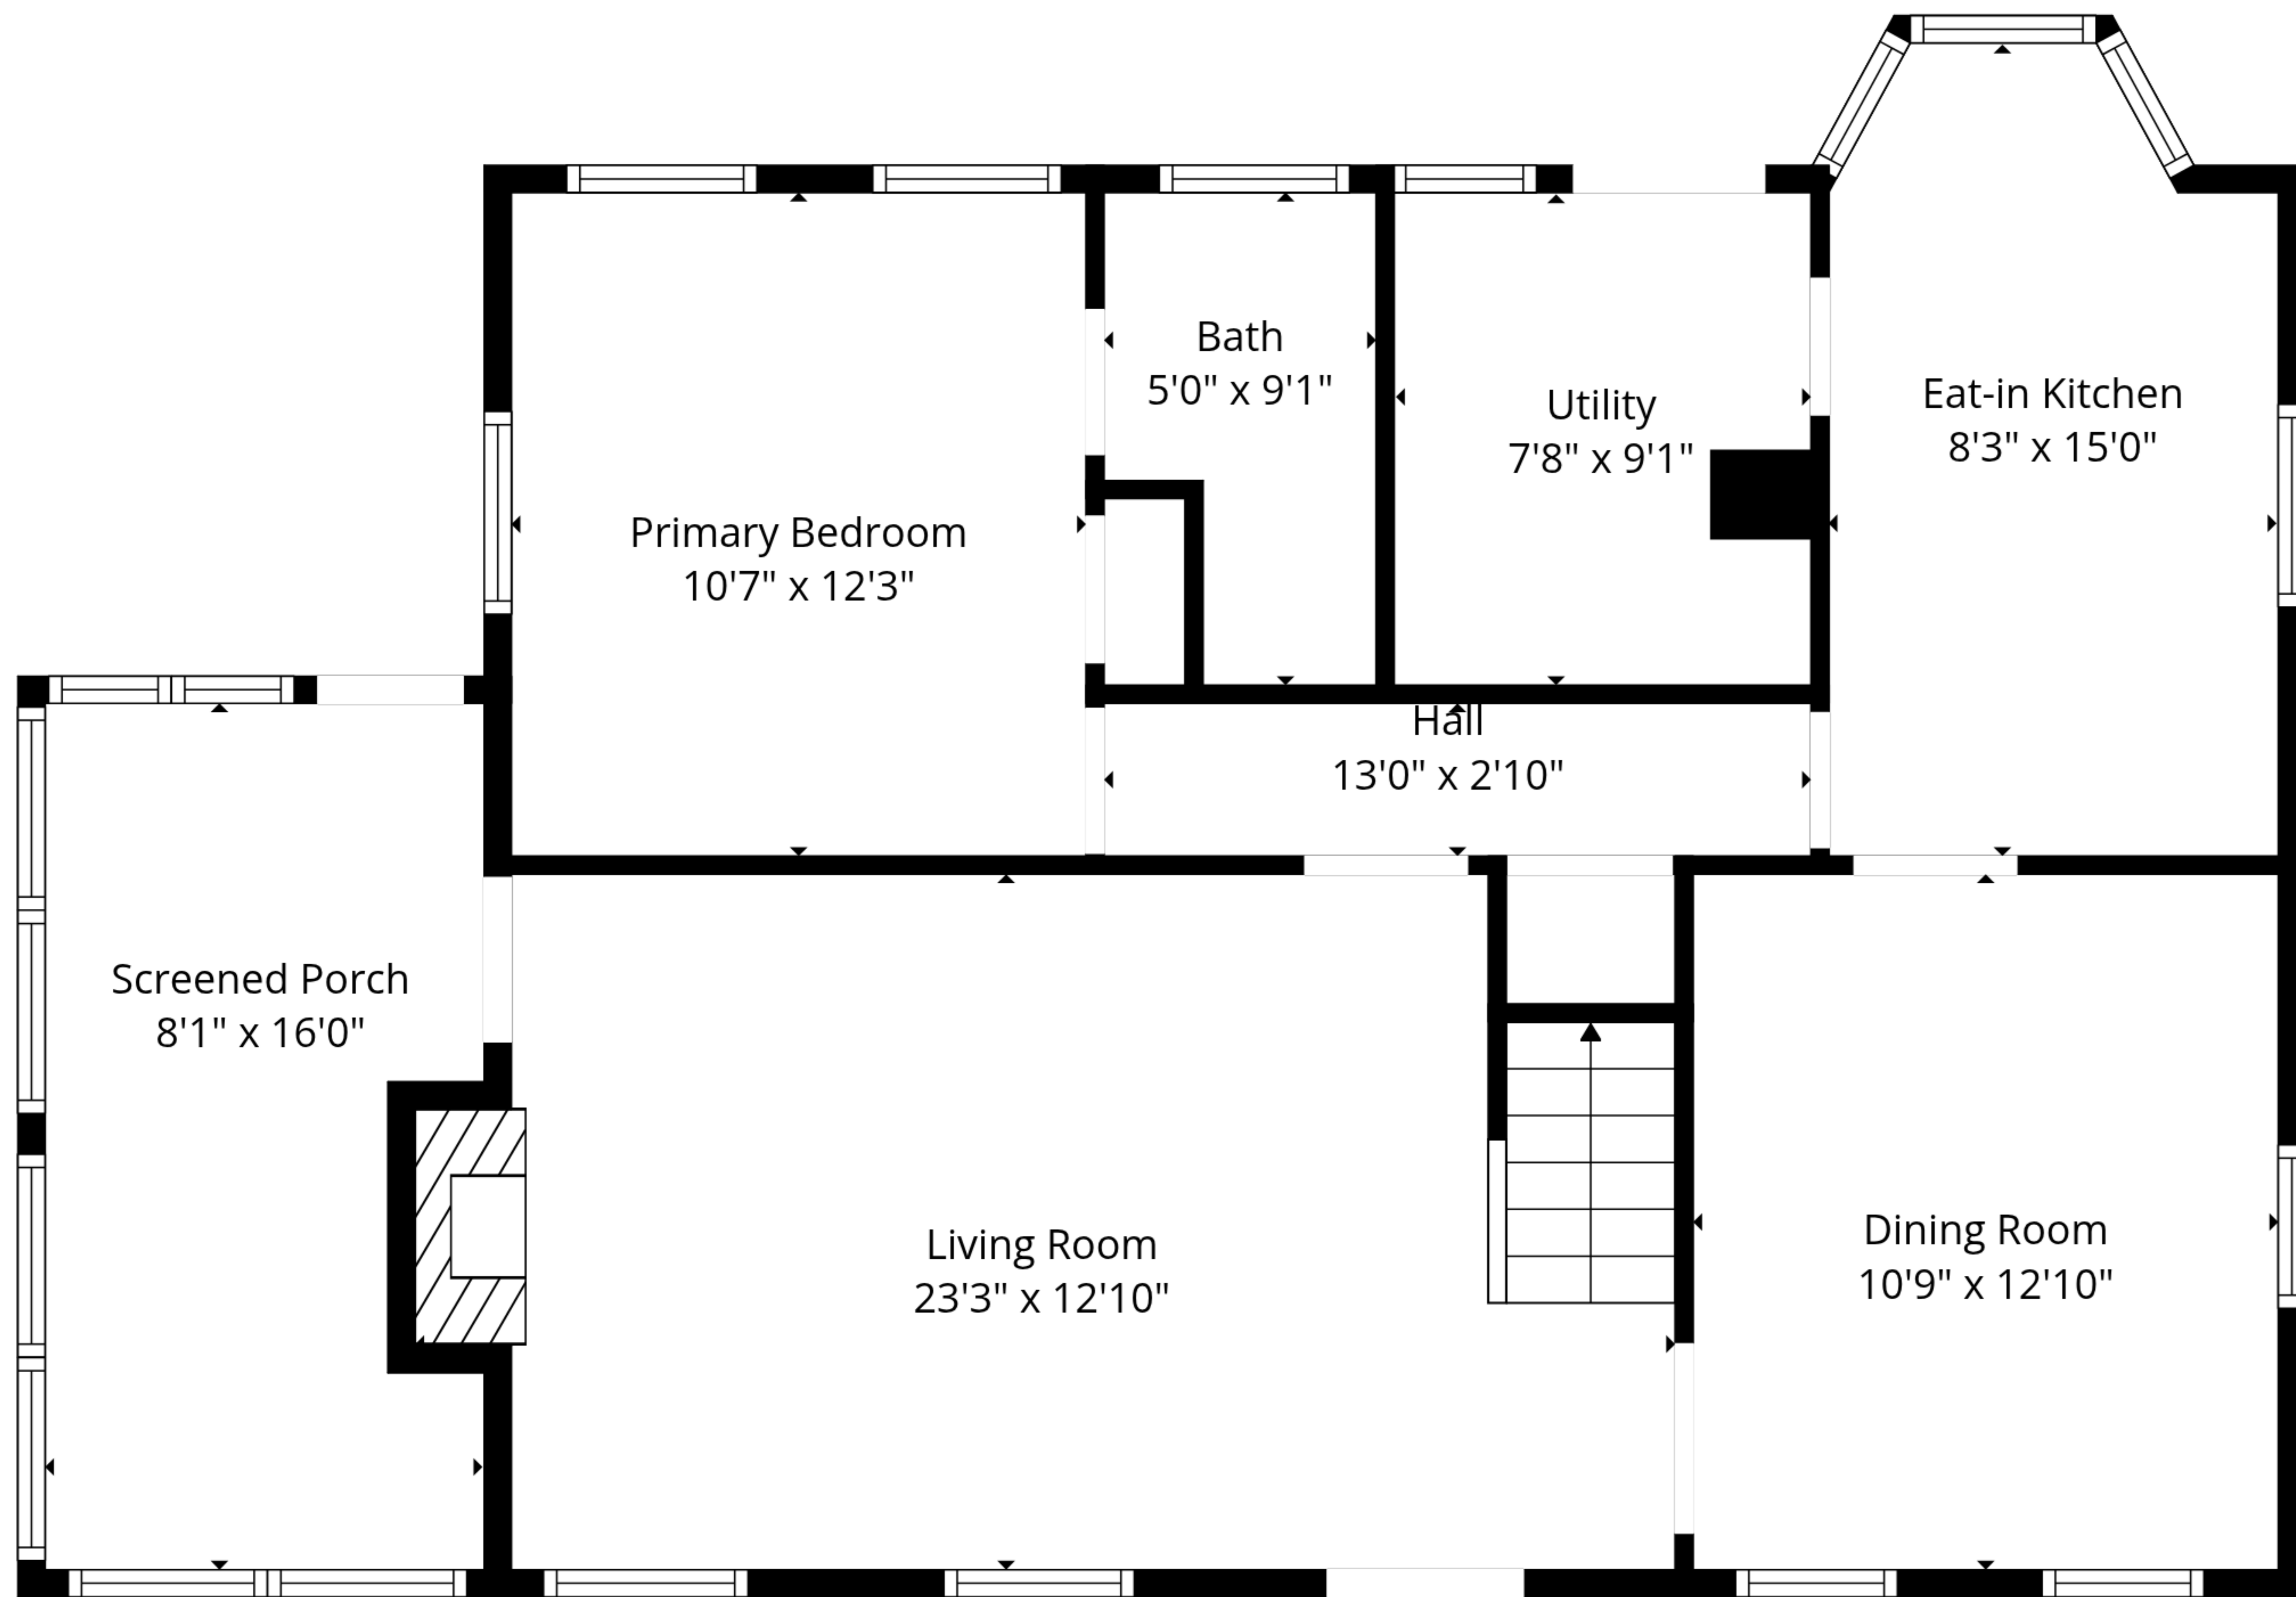

TOTAL: 1626 sq. ft
 1st floor: 843 sq. ft, 2nd floor: 783 sq. ft
 EXCLUDED AREAS: SCREENED PORCH: 120 sq. ft, FIREPLACE: 9 sq. ft, WALLS: 133 sq. ft

Sizes And Dimensions Are Approximate. Actual May Vary.

TOTAL: 1626 sq. ft

1st floor: 843 sq. ft, 2nd floor: 783 sq. ft

EXCLUDED AREAS: SCREENED PORCH: 120 sq. ft, FIREPLACE: 9 sq. ft, WALLS: 133 sq. ft

Sizes And Dimensions Are Approximate. Actual May Vary.

1st Floor

2nd Floor

TOTAL: 1626 sq. ft
 1st floor: 843 sq. ft, 2nd floor: 783 sq. ft
 EXCLUDED AREAS: SCREENED PORCH: 120 sq. ft, FIREPLACE: 9 sq. ft, WALLS: 133 sq. ft

Sizes And Dimensions Are Approximate. Actual May Vary.