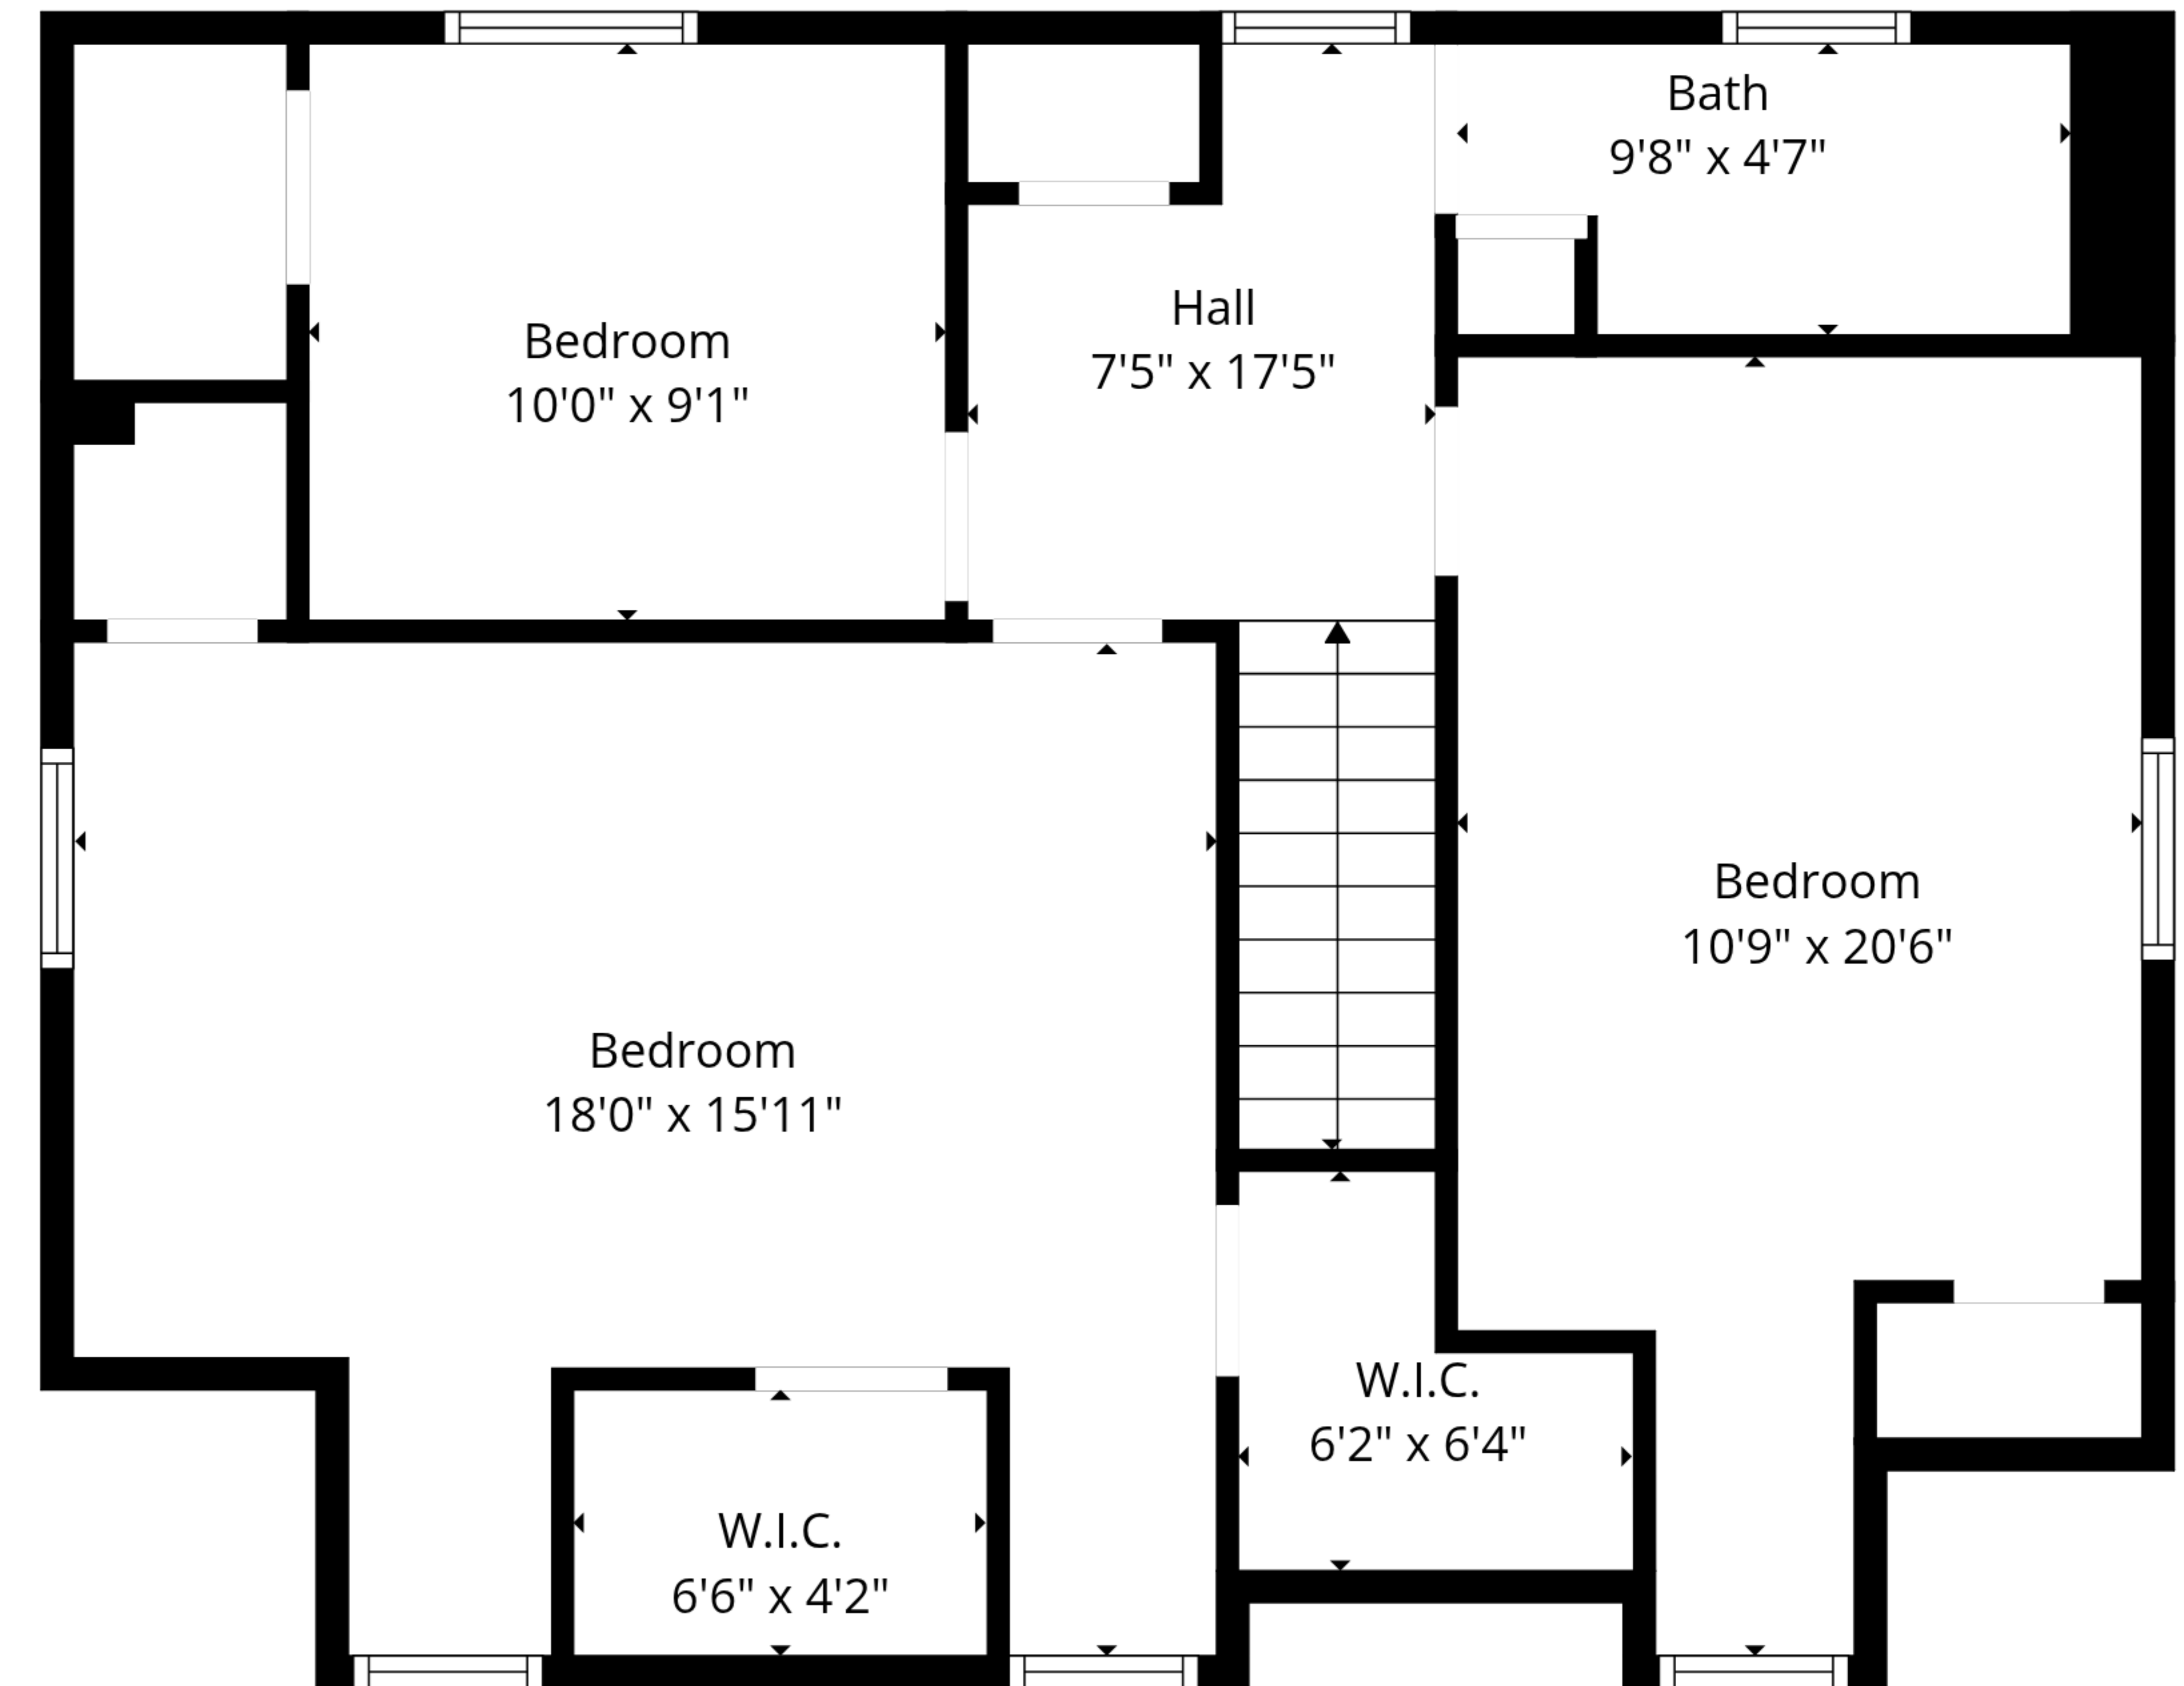

TOTAL: 1626 sq. ft
 1st floor: 843 sq. ft, 2nd floor: 783 sq. ft
 EXCLUDED AREAS: SCREENED PORCH: 120 sq. ft, FIREPLACE: 9 sq. ft, WALLS: 133 sq. ft

Sizes And Dimensions Are Approximate. Actual May Vary.

TOTAL: 1626 sq. ft

1st floor: 843 sq. ft, 2nd floor: 783 sq. ft

EXCLUDED AREAS: SCREENED PORCH: 120 sq. ft, FIREPLACE: 9 sq. ft, WALLS: 133 sq. ft

Sizes And Dimensions Are Approximate. Actual May Vary.

1st Floor

2nd Floor

TOTAL: 1626 sq. ft
 1st floor: 843 sq. ft, 2nd floor: 783 sq. ft
 EXCLUDED AREAS: SCREENED PORCH: 120 sq. ft, FIREPLACE: 9 sq. ft, WALLS: 133 sq. ft

Sizes And Dimensions Are Approximate. Actual May Vary.