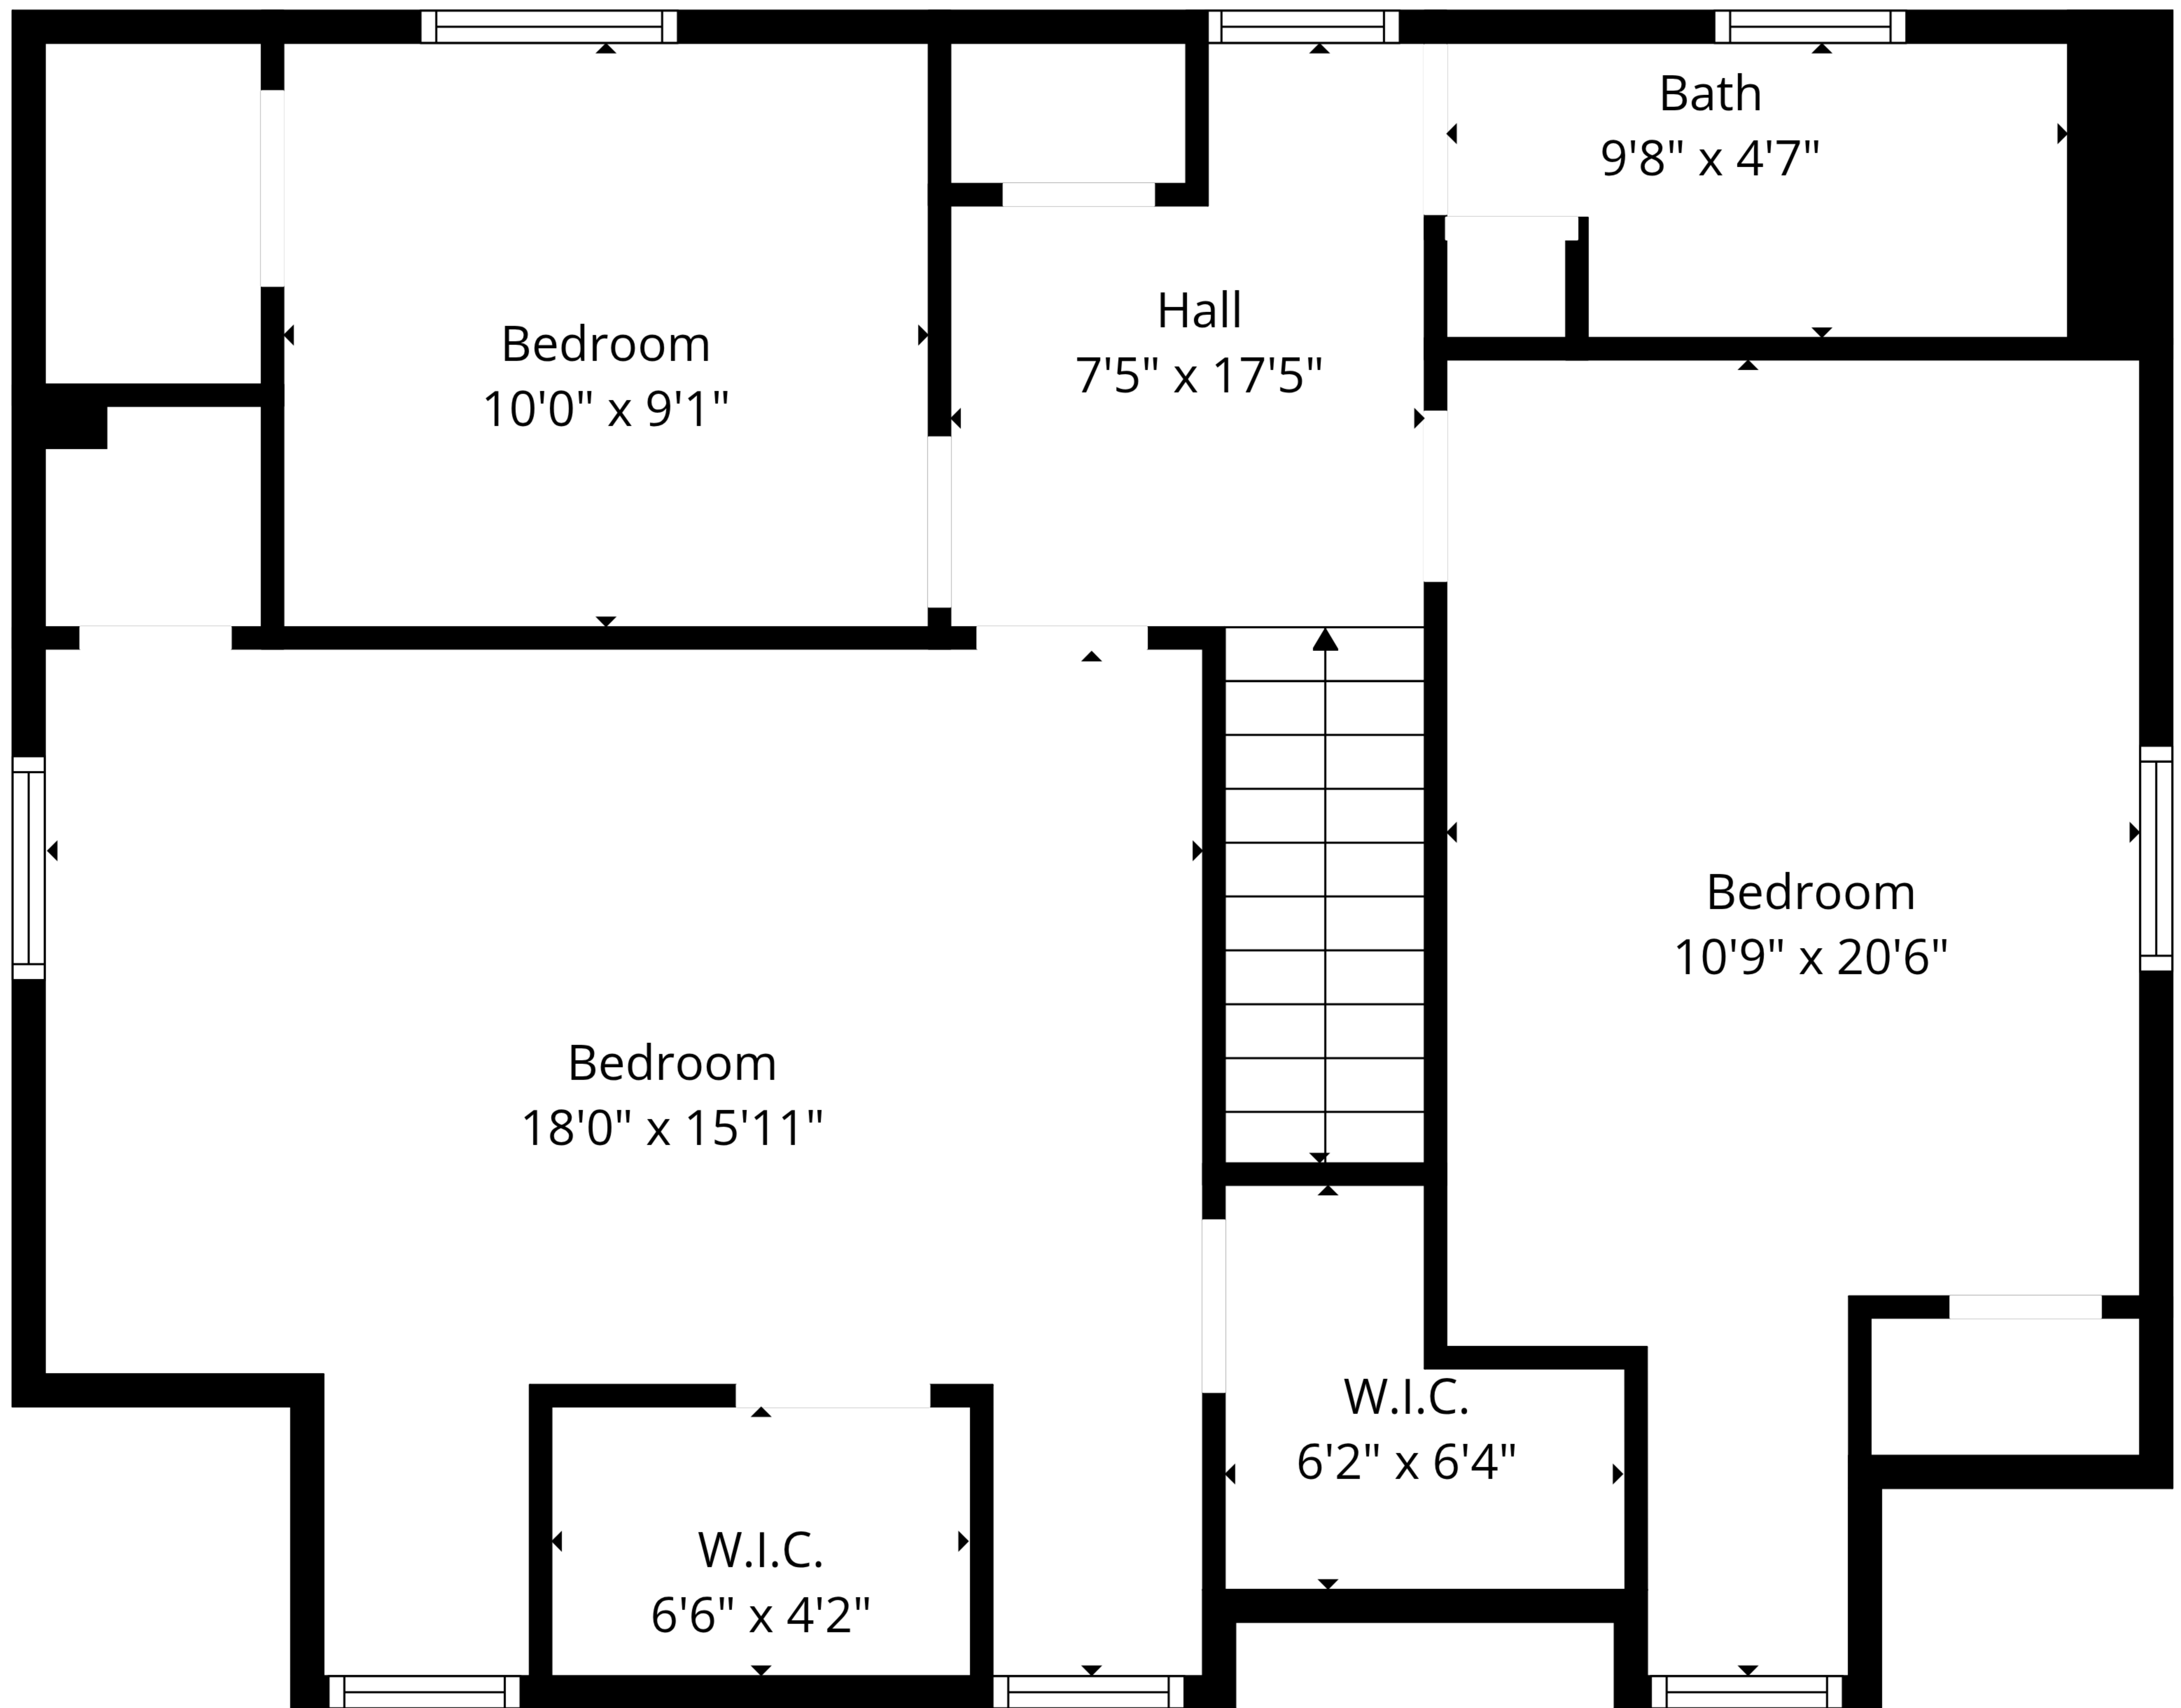

TOTAL: 1626 sq. ft
 1st floor: 843 sq. ft, 2nd floor: 783 sq. ft
 EXCLUDED AREAS: SCREENED PORCH: 120 sq. ft, FIREPLACE: 9 sq. ft, WALLS: 133 sq. ft

Sizes And Dimensions Are Approximate. Actual May Vary.

TOTAL: 1626 sq. ft

1st floor: 843 sq. ft, 2nd floor: 783 sq. ft

EXCLUDED AREAS: SCREENED PORCH: 120 sq. ft, FIREPLACE: 9 sq. ft, WALLS: 133 sq. ft

Sizes And Dimensions Are Approximate. Actual May Vary.

1st Floor

2nd Floor

TOTAL: 1626 sq. ft
 1st floor: 843 sq. ft, 2nd floor: 783 sq. ft
 EXCLUDED AREAS: SCREENED PORCH: 120 sq. ft, FIREPLACE: 9 sq. ft, WALLS: 133 sq. ft

Sizes And Dimensions Are Approximate. Actual May Vary.