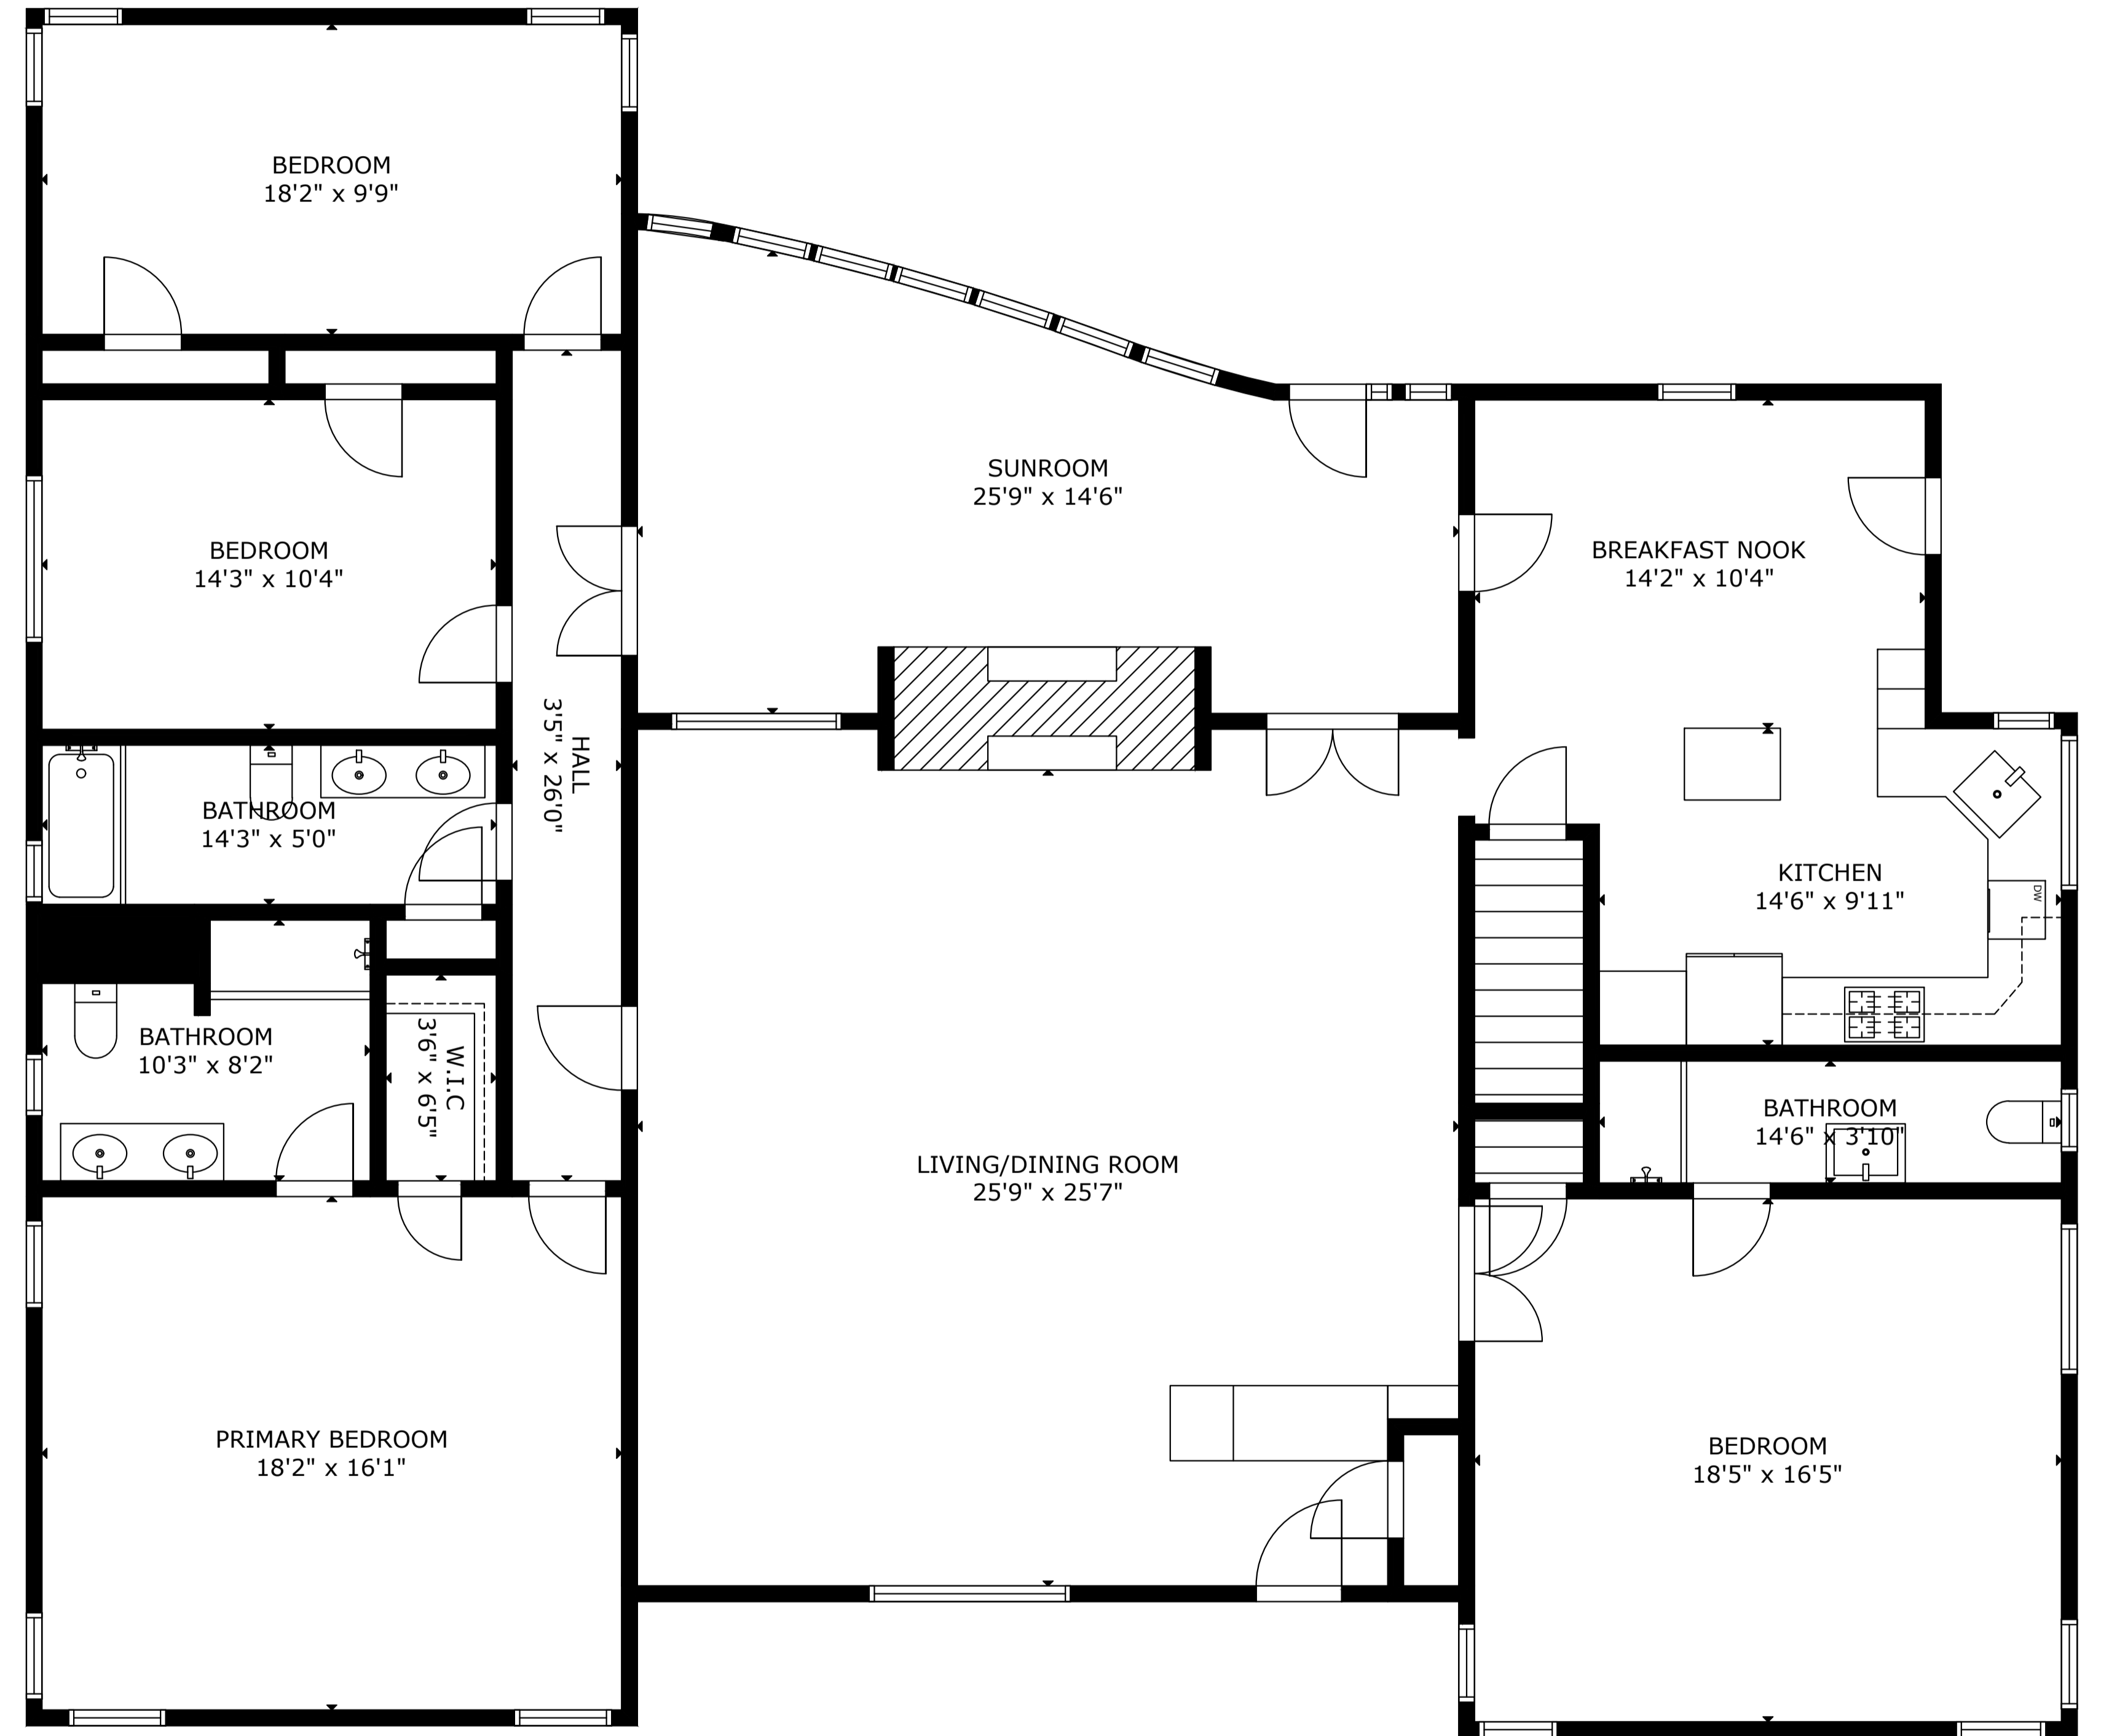

FLOOR 1

FLOOR 2

GROSS INTERNAL AREA

TOTAL: 4,533 sq ft

FLOOR 1: 1,799 sq ft, FLOOR 2: 2,734 sq ft

EXCLUDED AREAS: GARAGE: 468 sq ft

SIZE AND DIMENSIONS ARE APPROXIMATE, ACTUAL MAY VARY