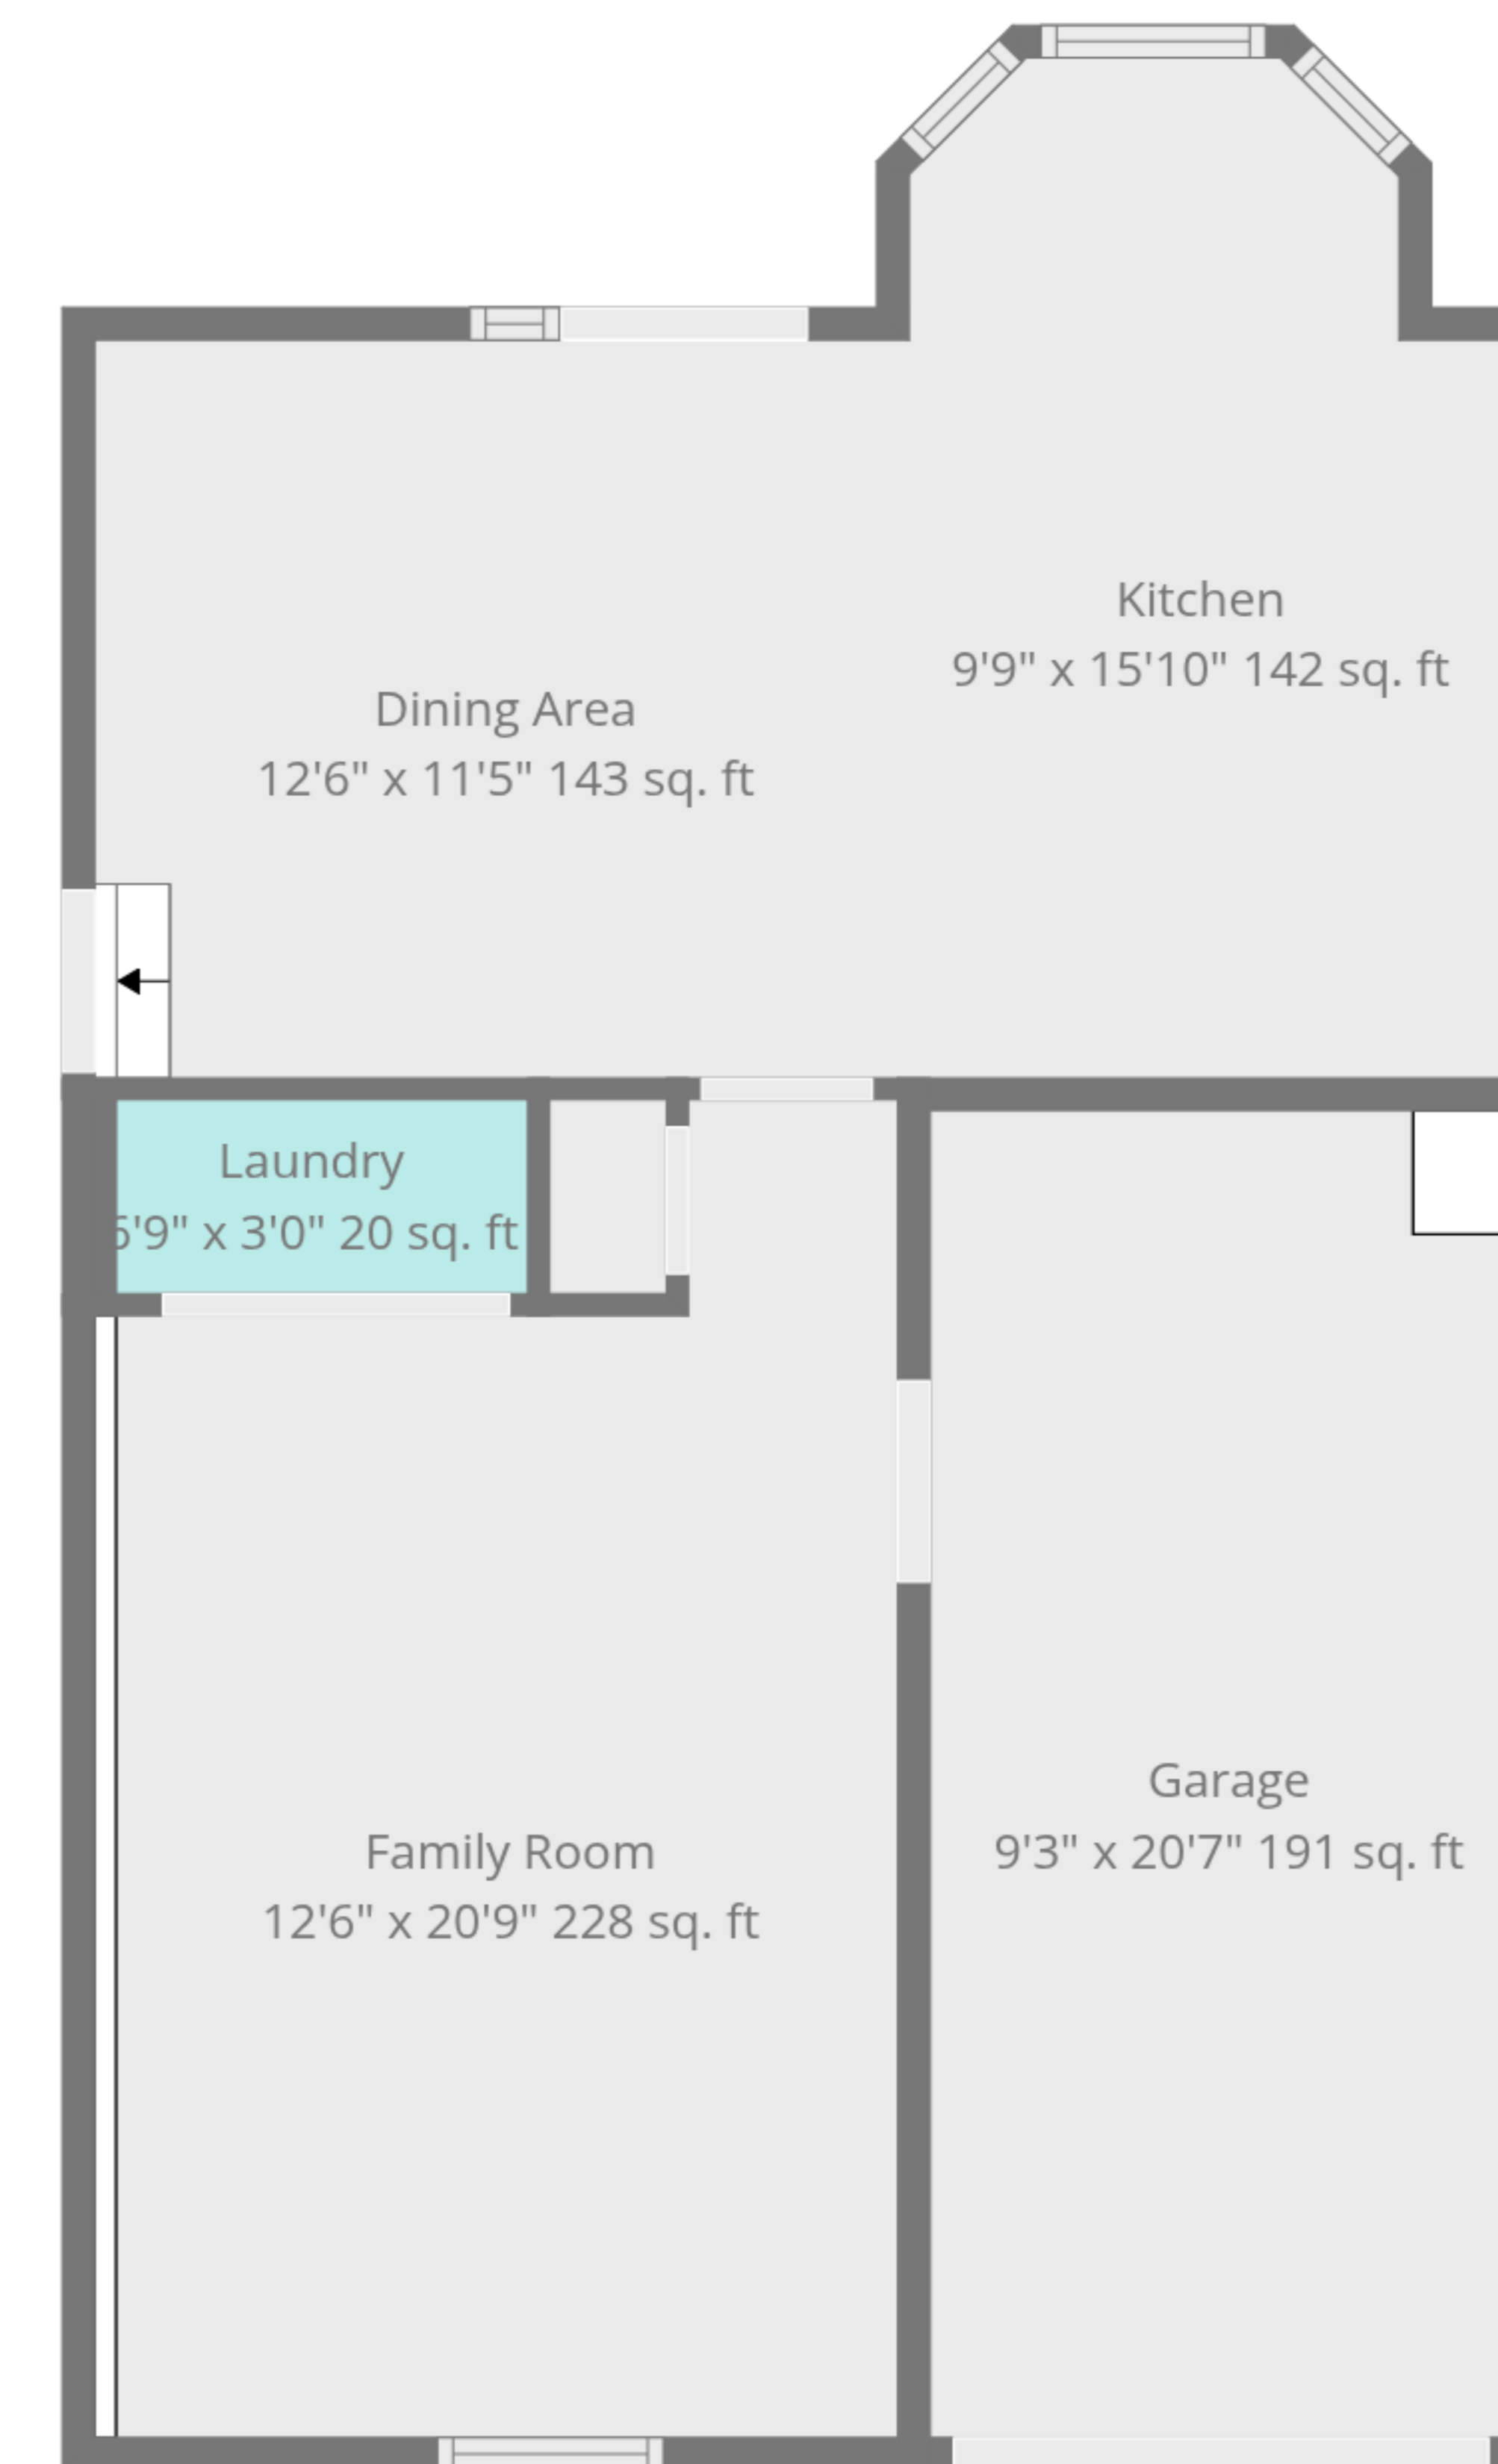

Measurements Are Calculated Using Ai Tech, Deemed Very Reliable But Not Guaranteed.

Living Room
14'5" x 20'0" 287 sq. ft

Measurements Are Calculated Using Ai Tech, Deemed Very Reliable But Not Guaranteed.

2nd Floor

3rd Floor

1st Floor