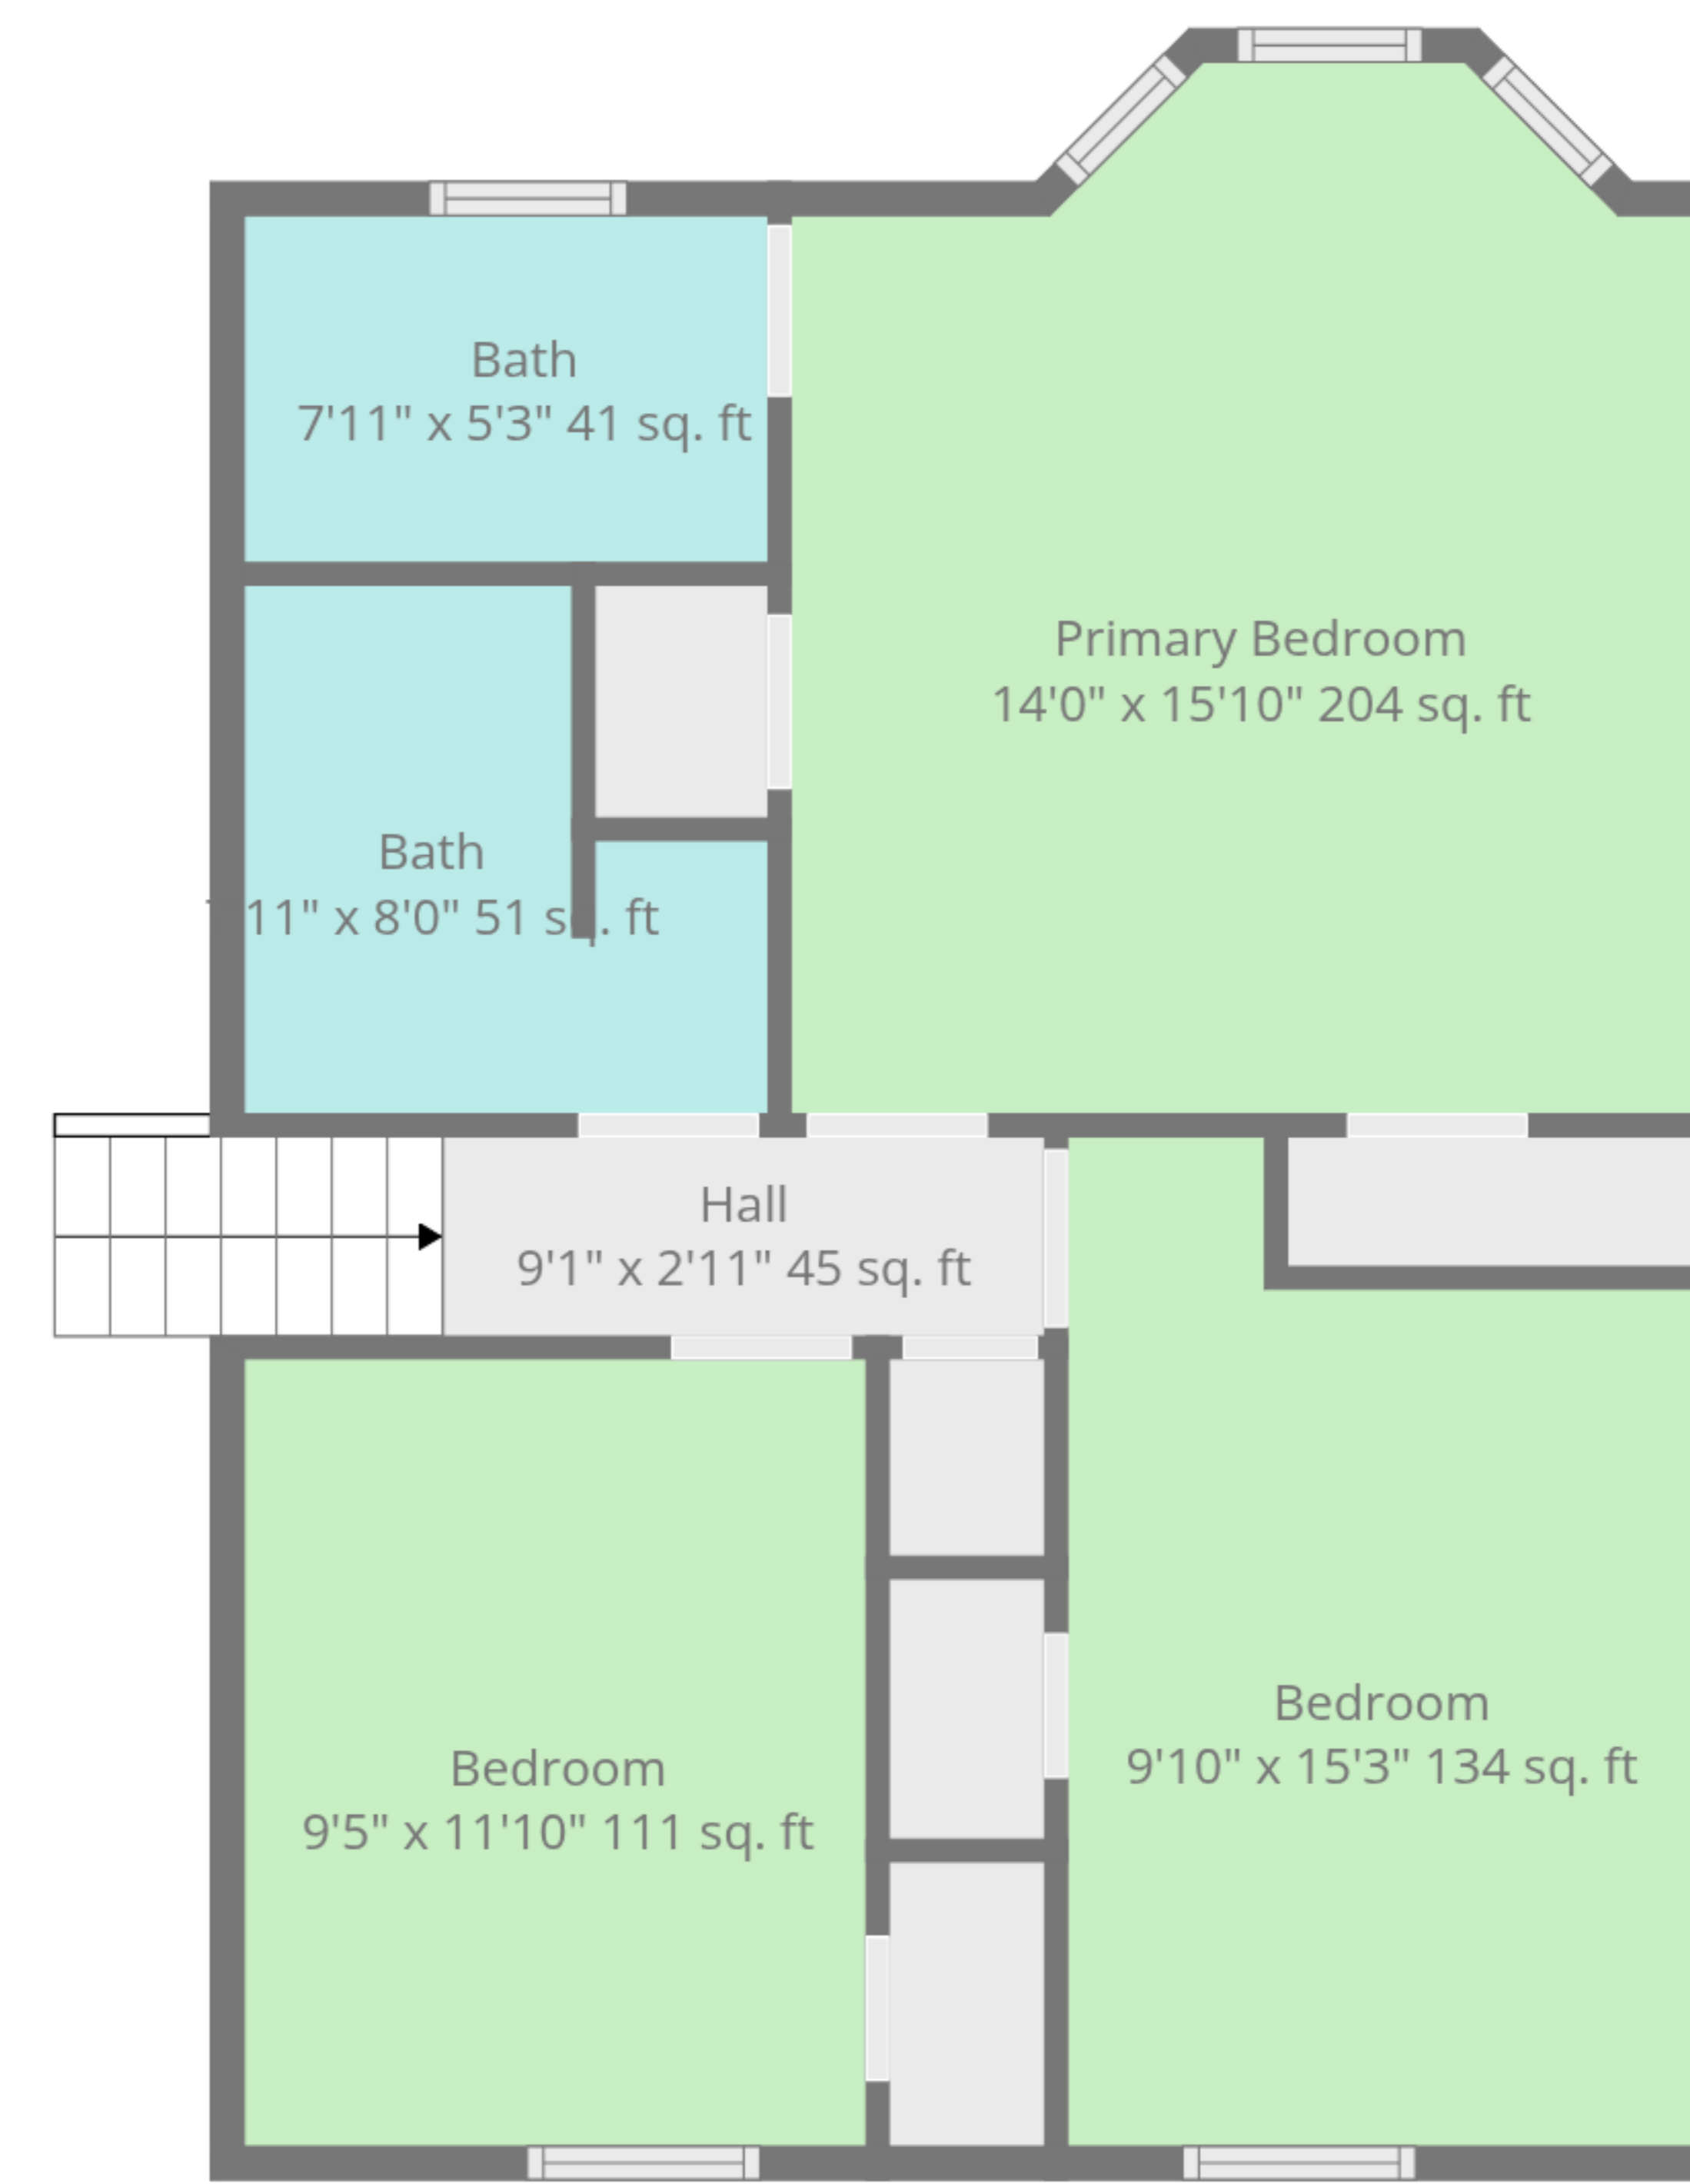

Measurements Are Calculated Using Ai Tech, Deemed Very Reliable But Not Guaranteed.

Living Room
14'5" x 20'0" 287 sq. ft

Measurements Are Calculated Using Ai Tech, Deemed Very Reliable But Not Guaranteed.

2nd Floor

3rd Floor

1st Floor