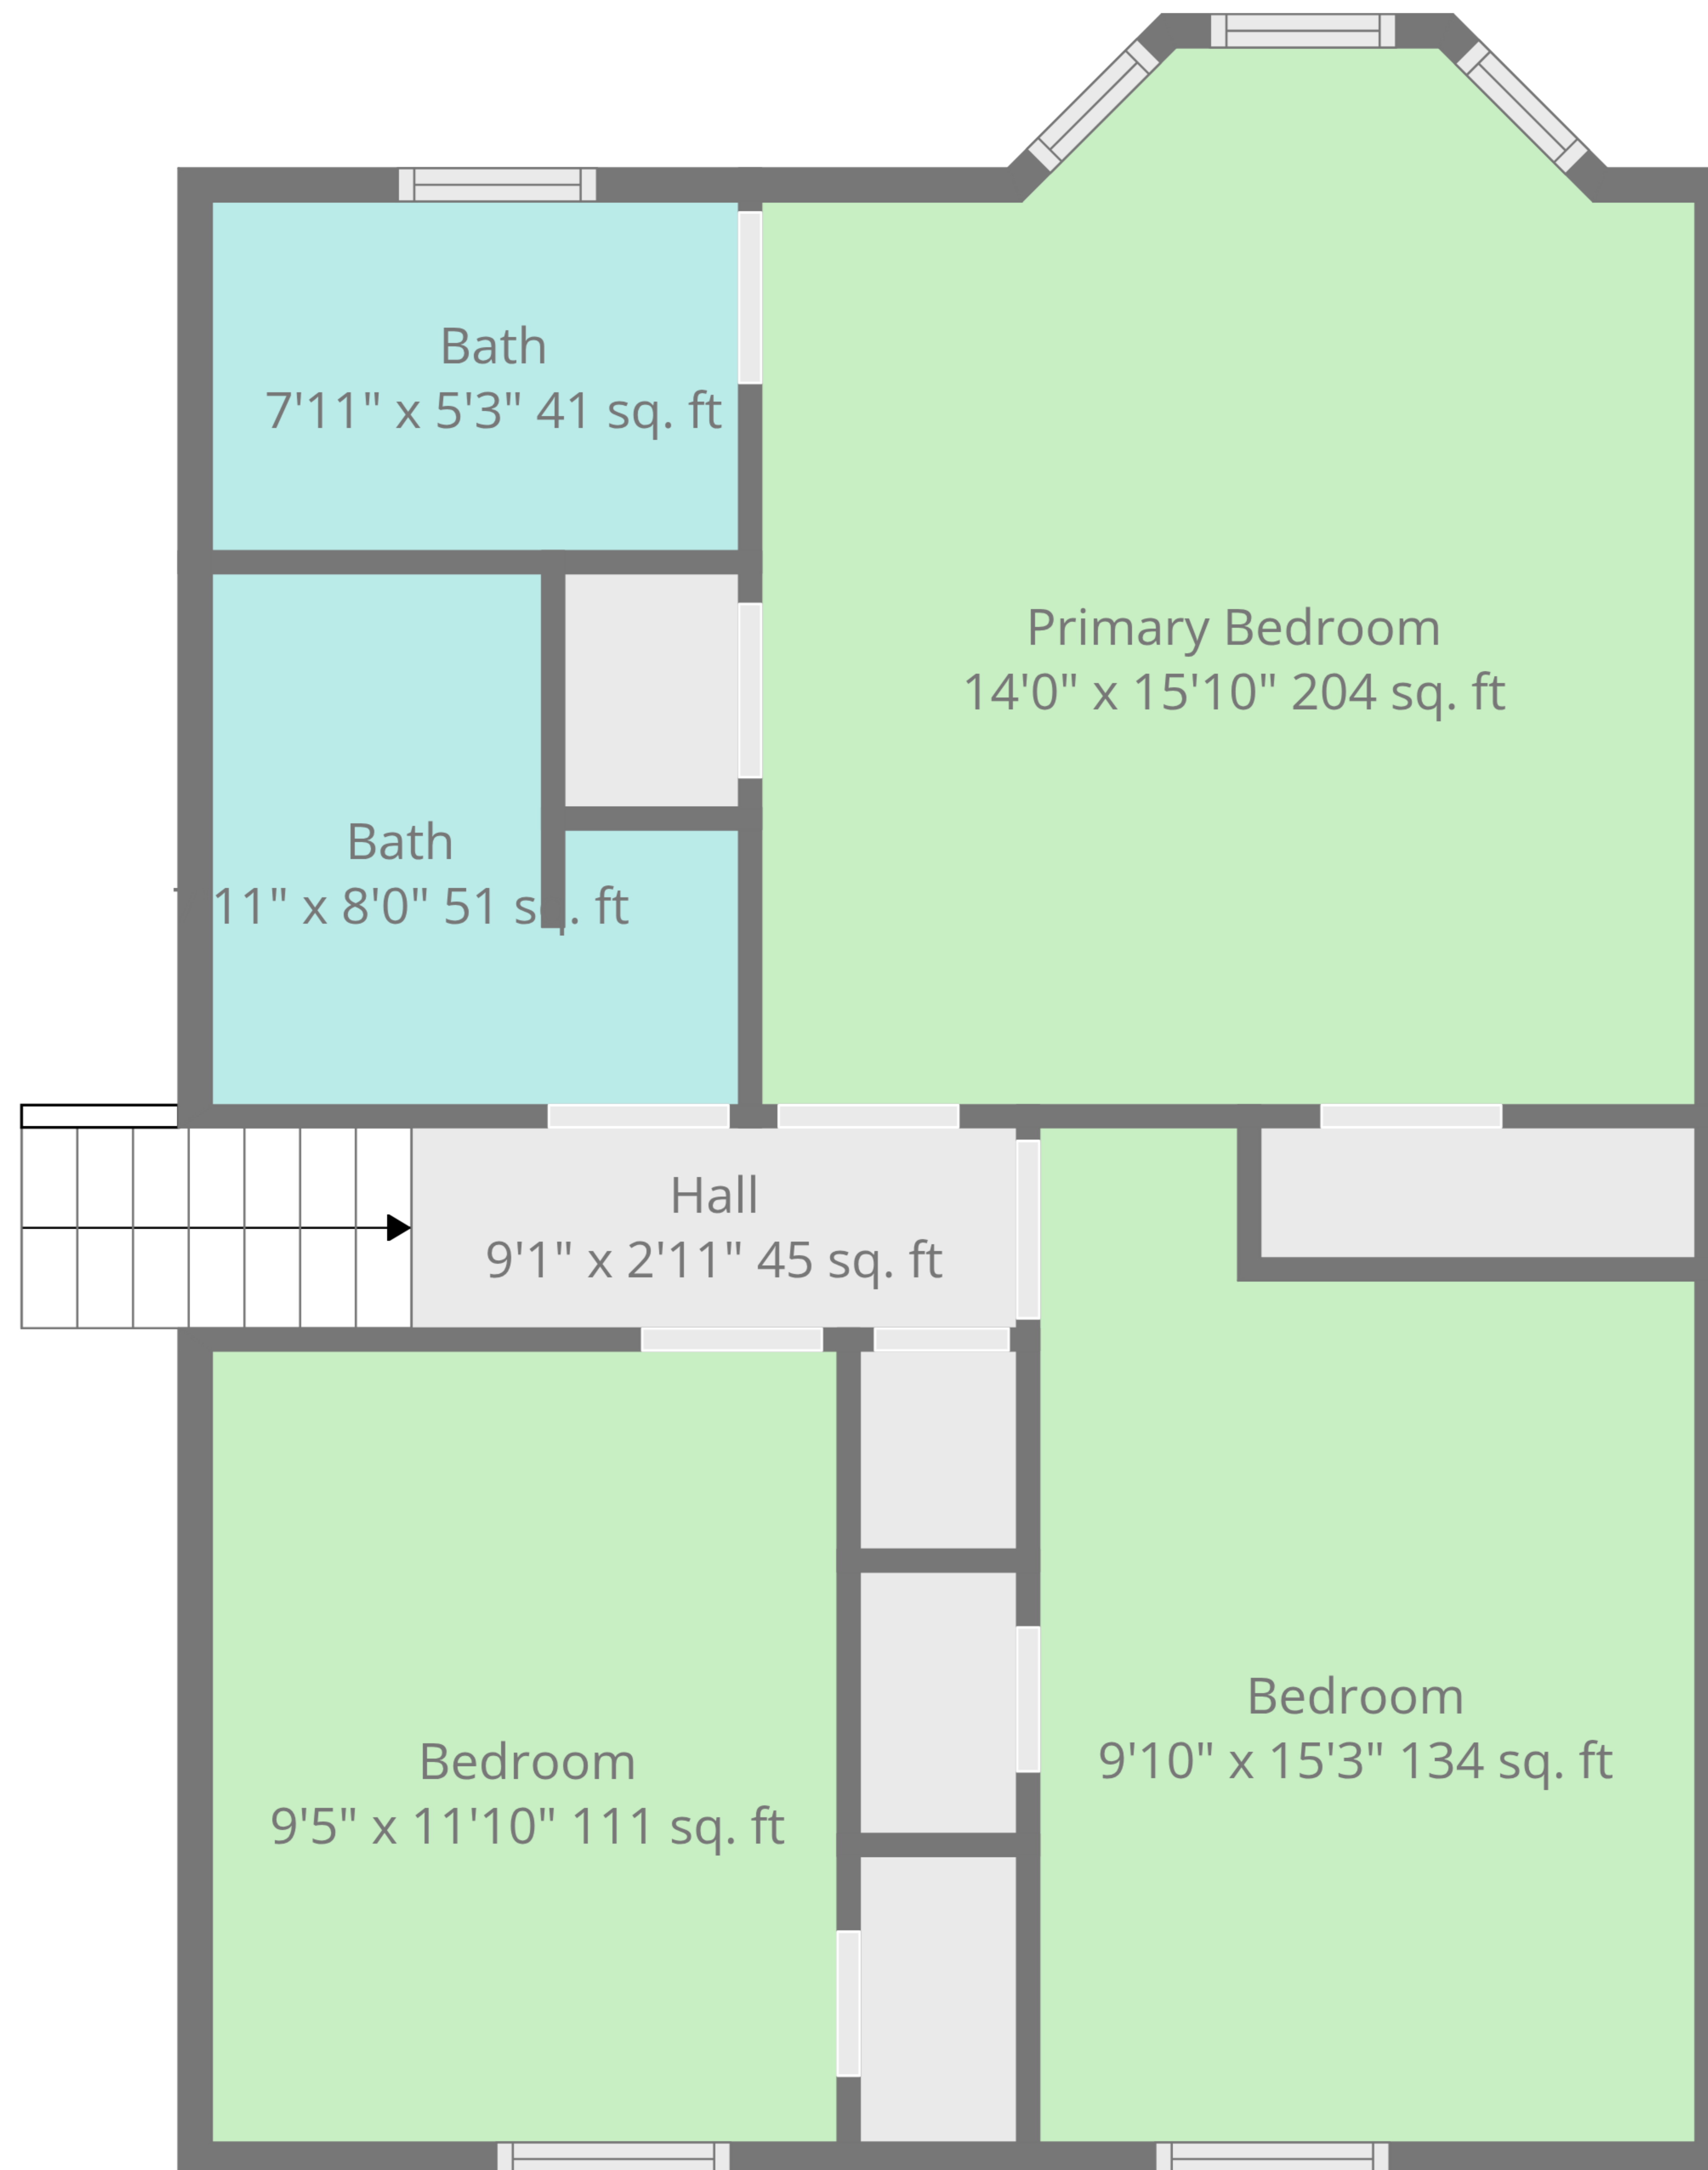

Measurements Are Calculated Using Ai Tech, Deemed Very Reliable But Not Guaranteed.

Living Room
14'5" x 20'0" 287 sq. ft

Measurements Are Calculated Using Ai Tech, Deemed Very Reliable But Not Guaranteed.

2nd Floor

3rd Floor

1st Floor