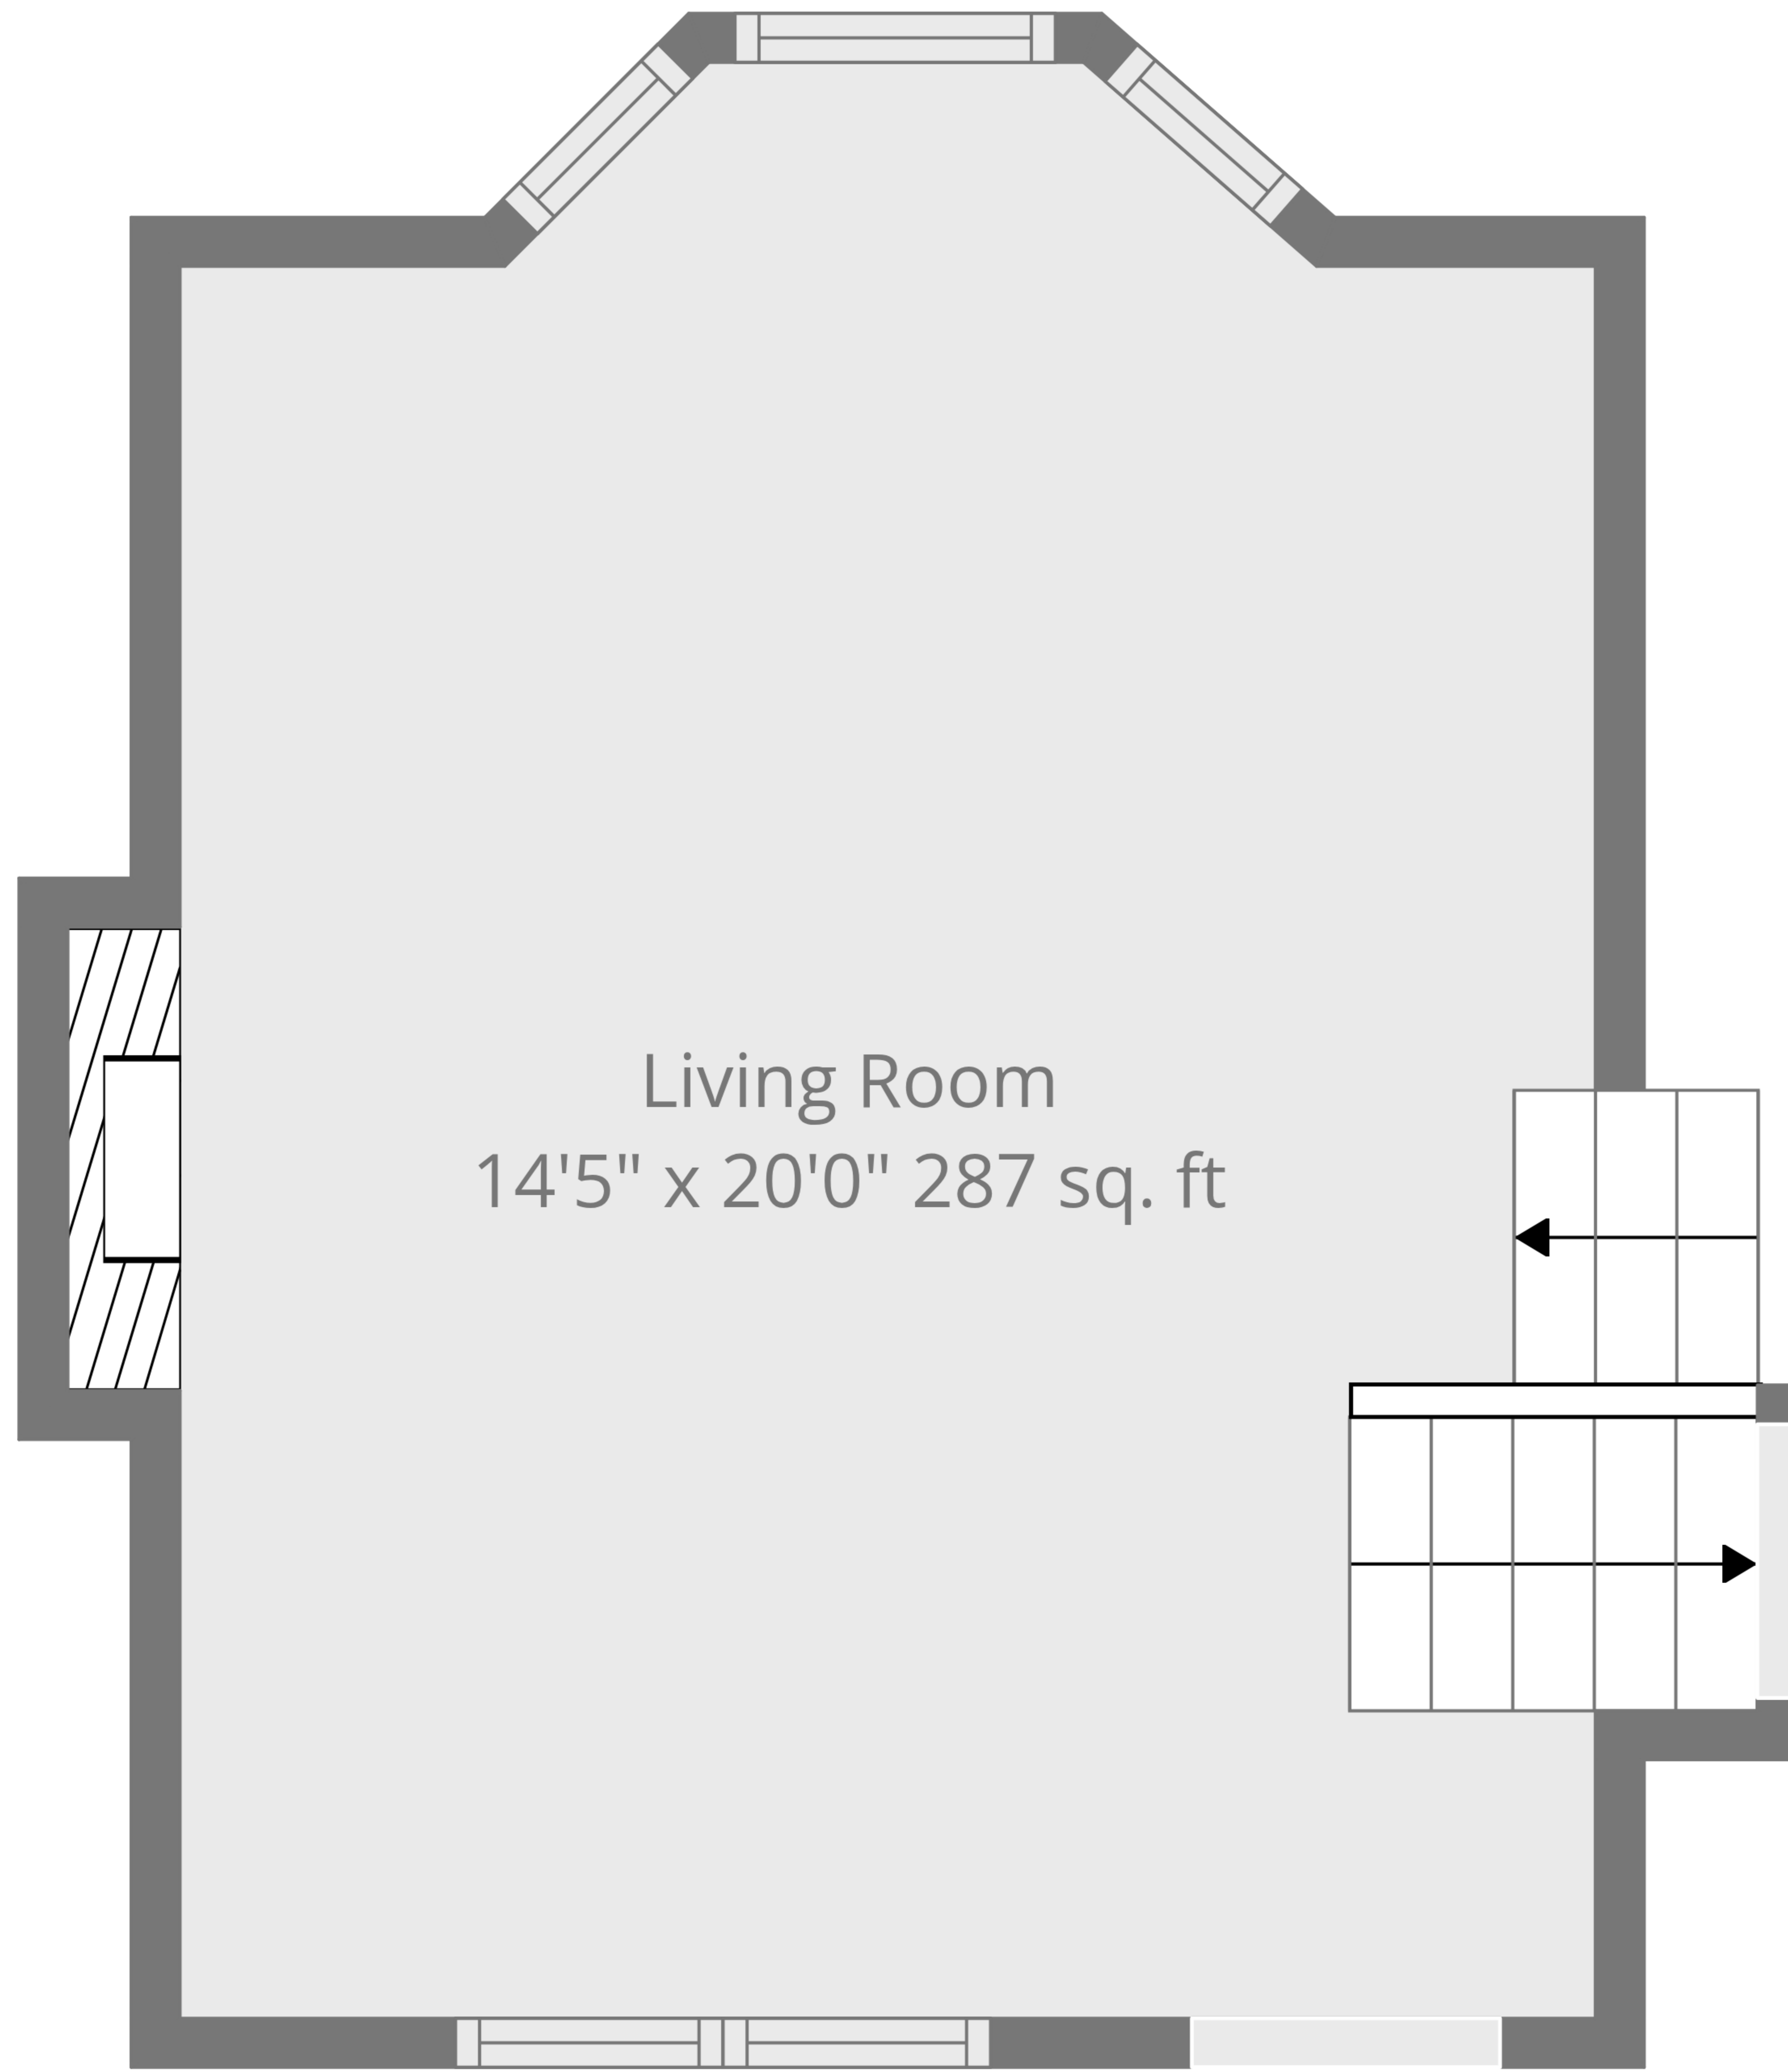

Measurements Are Calculated Using Ai Tech, Deemed Very Reliable But Not Guaranteed.

Living Room
14'5" x 20'0" 287 sq. ft

Measurements Are Calculated Using Ai Tech, Deemed Very Reliable But Not Guaranteed.

2nd Floor

3rd Floor

1st Floor