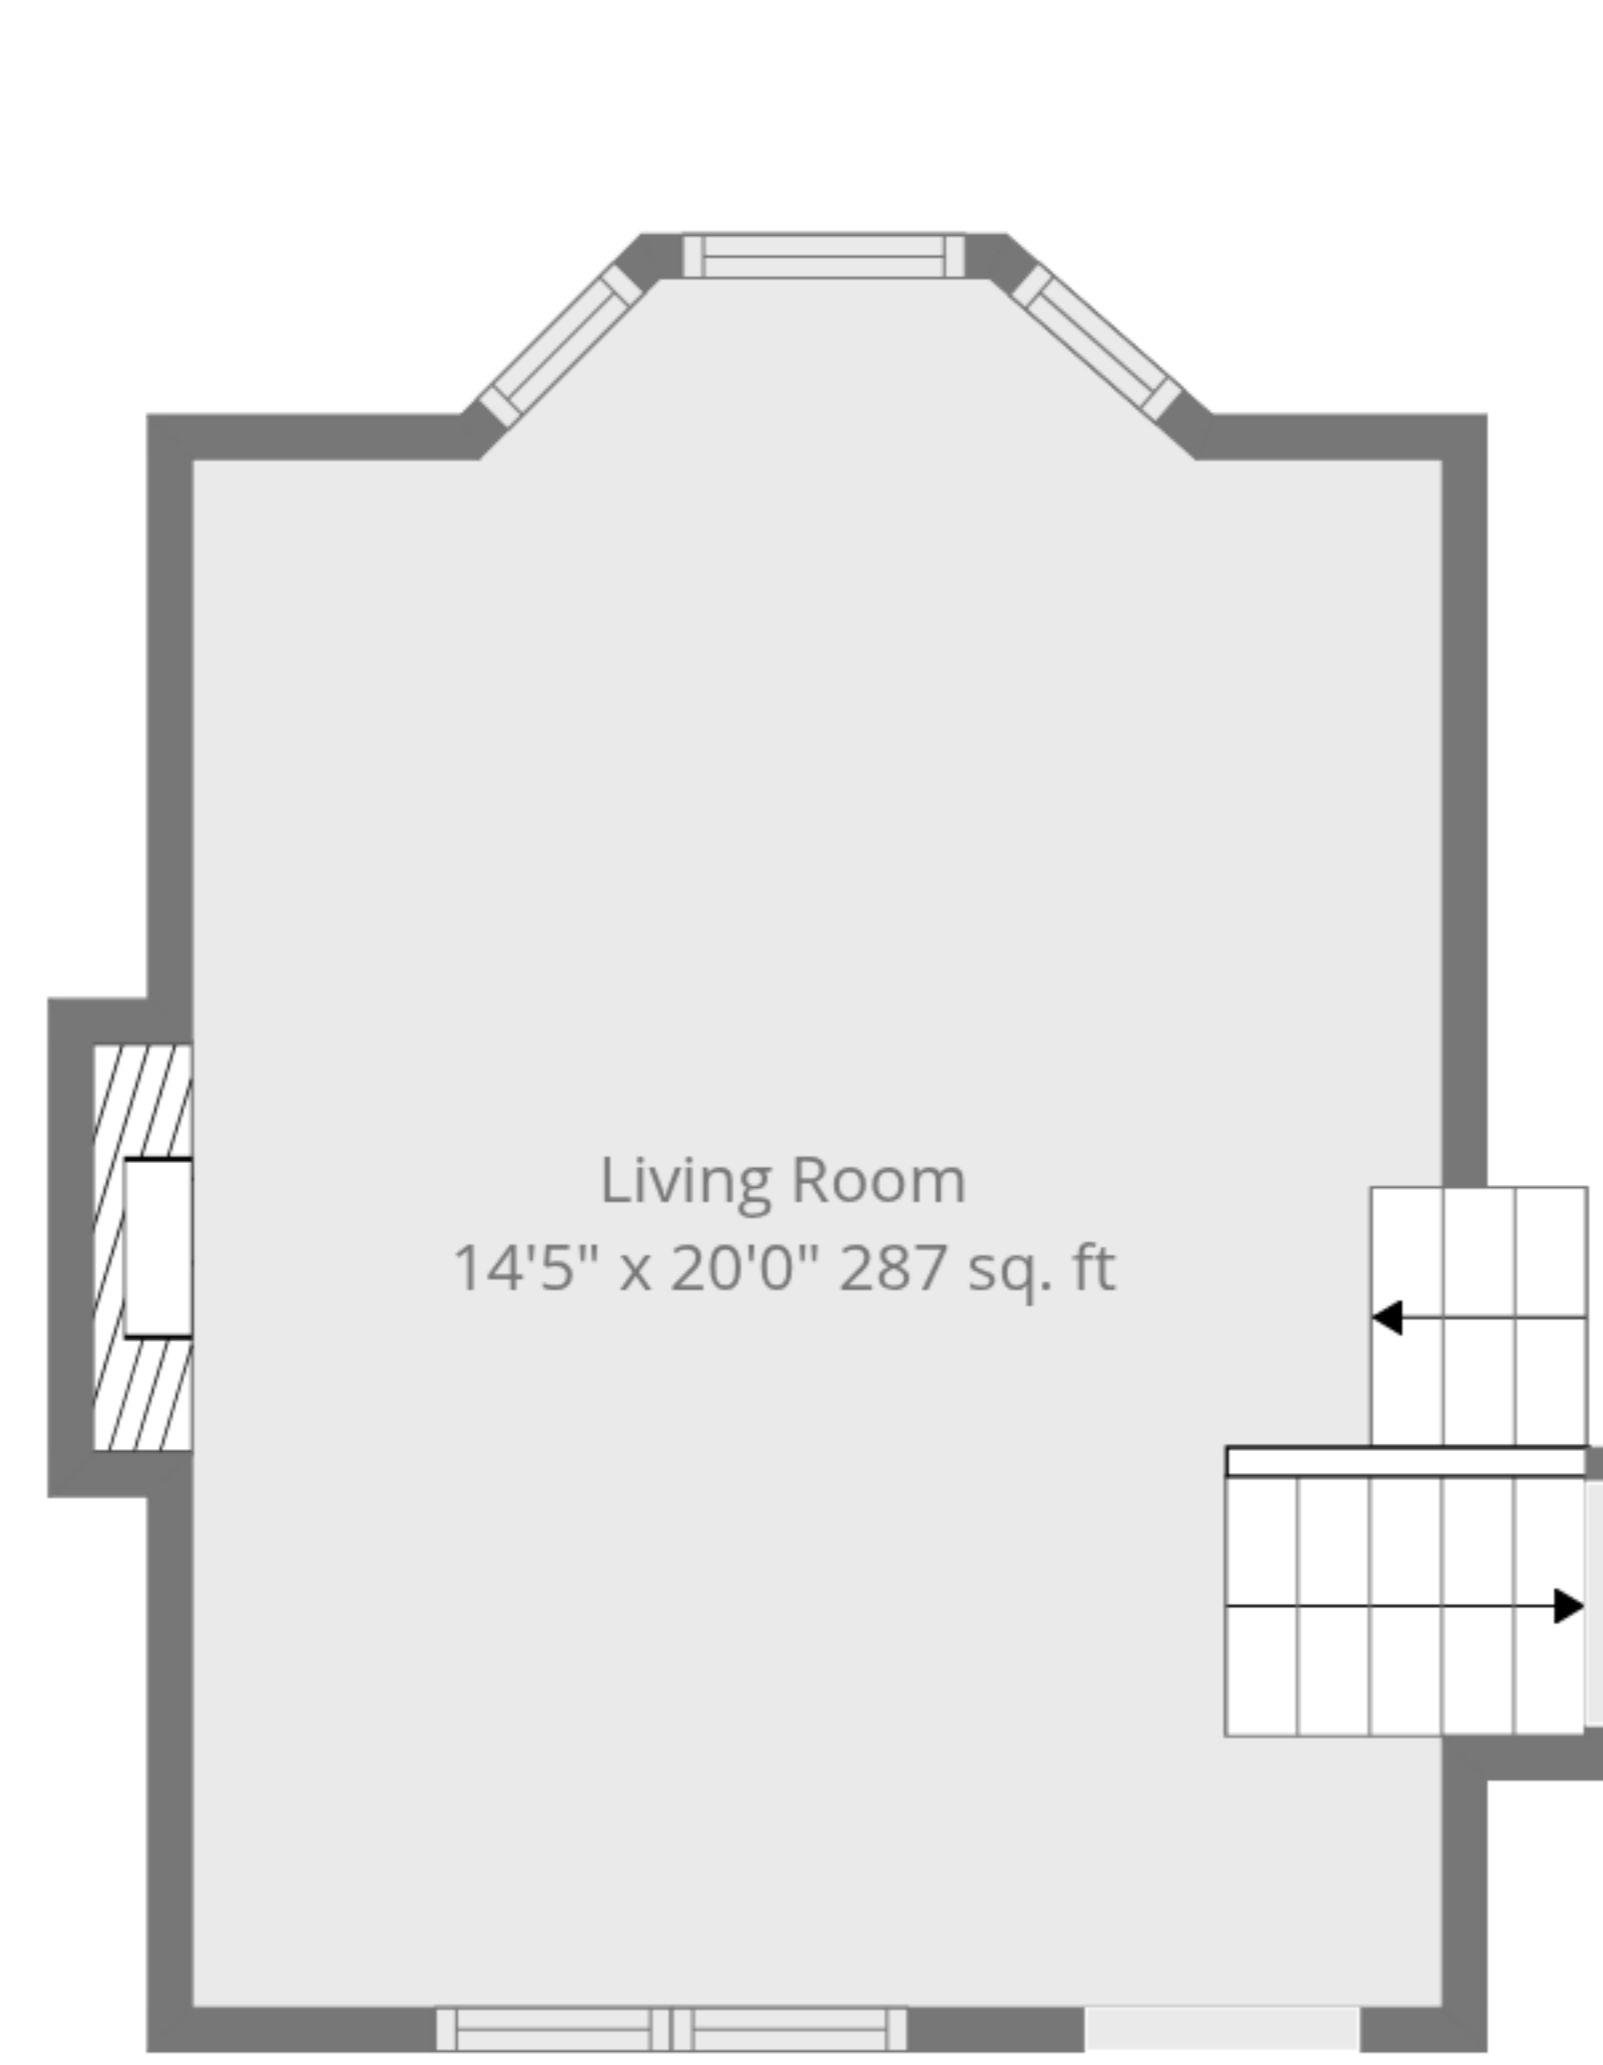

Measurements Are Calculated Using Ai Tech, Deemed Very Reliable But Not Guaranteed.

Living Room
14'5" x 20'0" 287 sq. ft

Measurements Are Calculated Using Ai Tech, Deemed Very Reliable But Not Guaranteed.

2nd Floor

3rd Floor

1st Floor