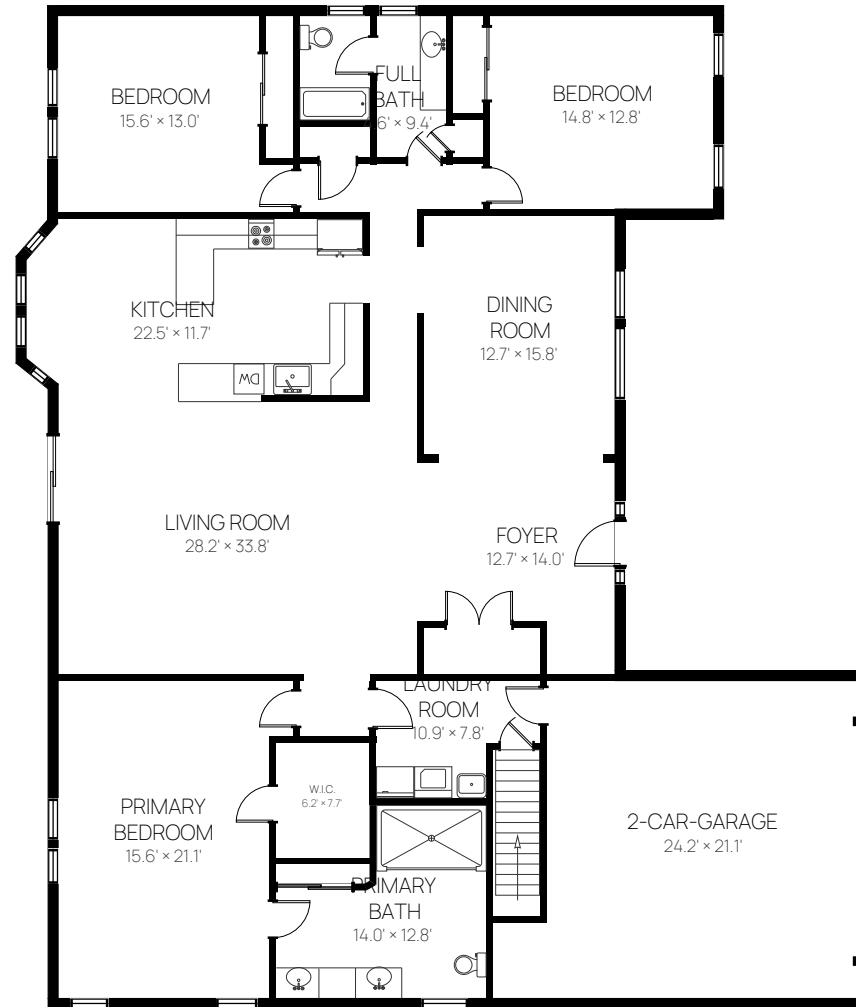

Basement

Total GLA: 2,528 sq. ft | Total: 5,515 sq. ft

Basement: 0 sq. ft (Excluded areas 2,492 sq. ft)

First Floor: 2,528 sq. ft (Excluded areas 495 sq. ft)

Measurements deemed highly reliable, but not guaranteed.

First Floor

Total GLA: 2,528 sq. ft | Total: 5,515 sq. ft

Basement: 0 sq. ft (Excluded areas 2,492 sq. ft)

First Floor: 2,528 sq. ft (Excluded areas 495 sq. ft)

Measurements deemed highly reliable, but not guaranteed.