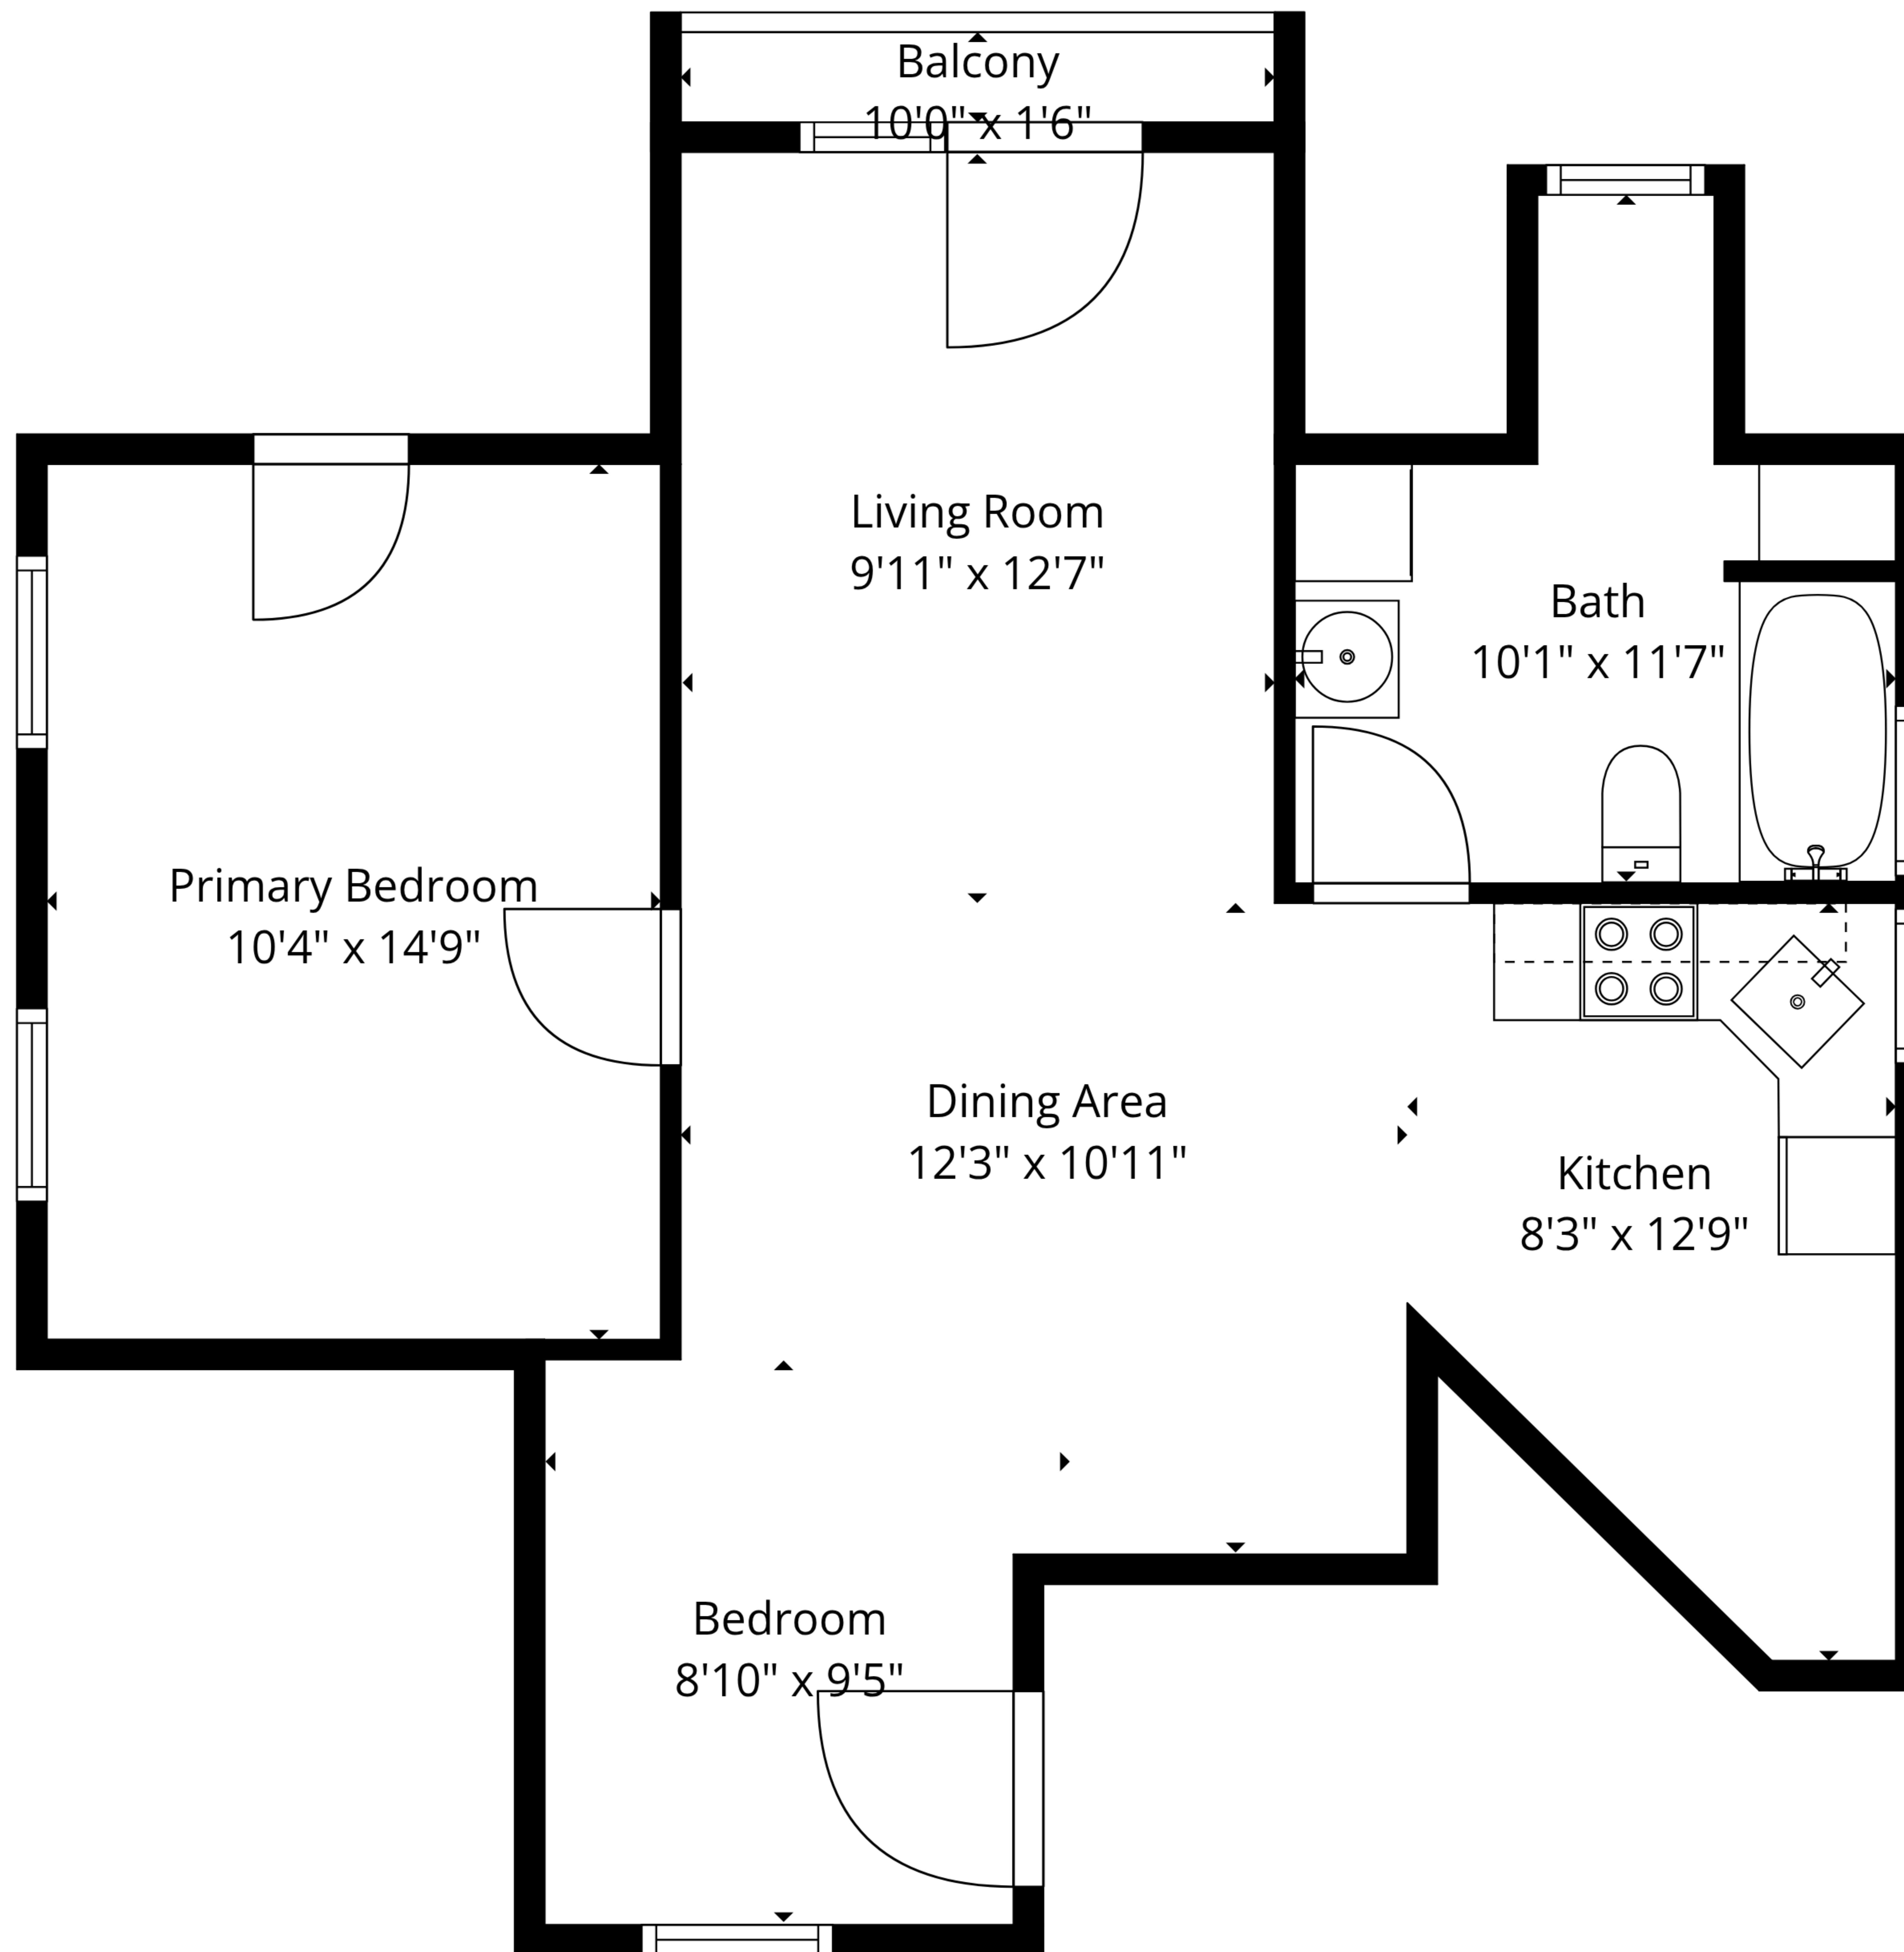

**TOTAL: 596 sq. ft**

1st floor: 596 sq. ft

EXCLUDED AREAS: LOW CEILING: 55 sq. ft, BALCONY: 15 sq. ft, WALLS: 71 sq. ft

**TOTAL: 596 sq. ft**

1st floor: 596 sq. ft

EXCLUDED AREAS: LOW CEILING: 55 sq. ft, BALCONY: 15 sq. ft, WALLS: 71 sq. ft