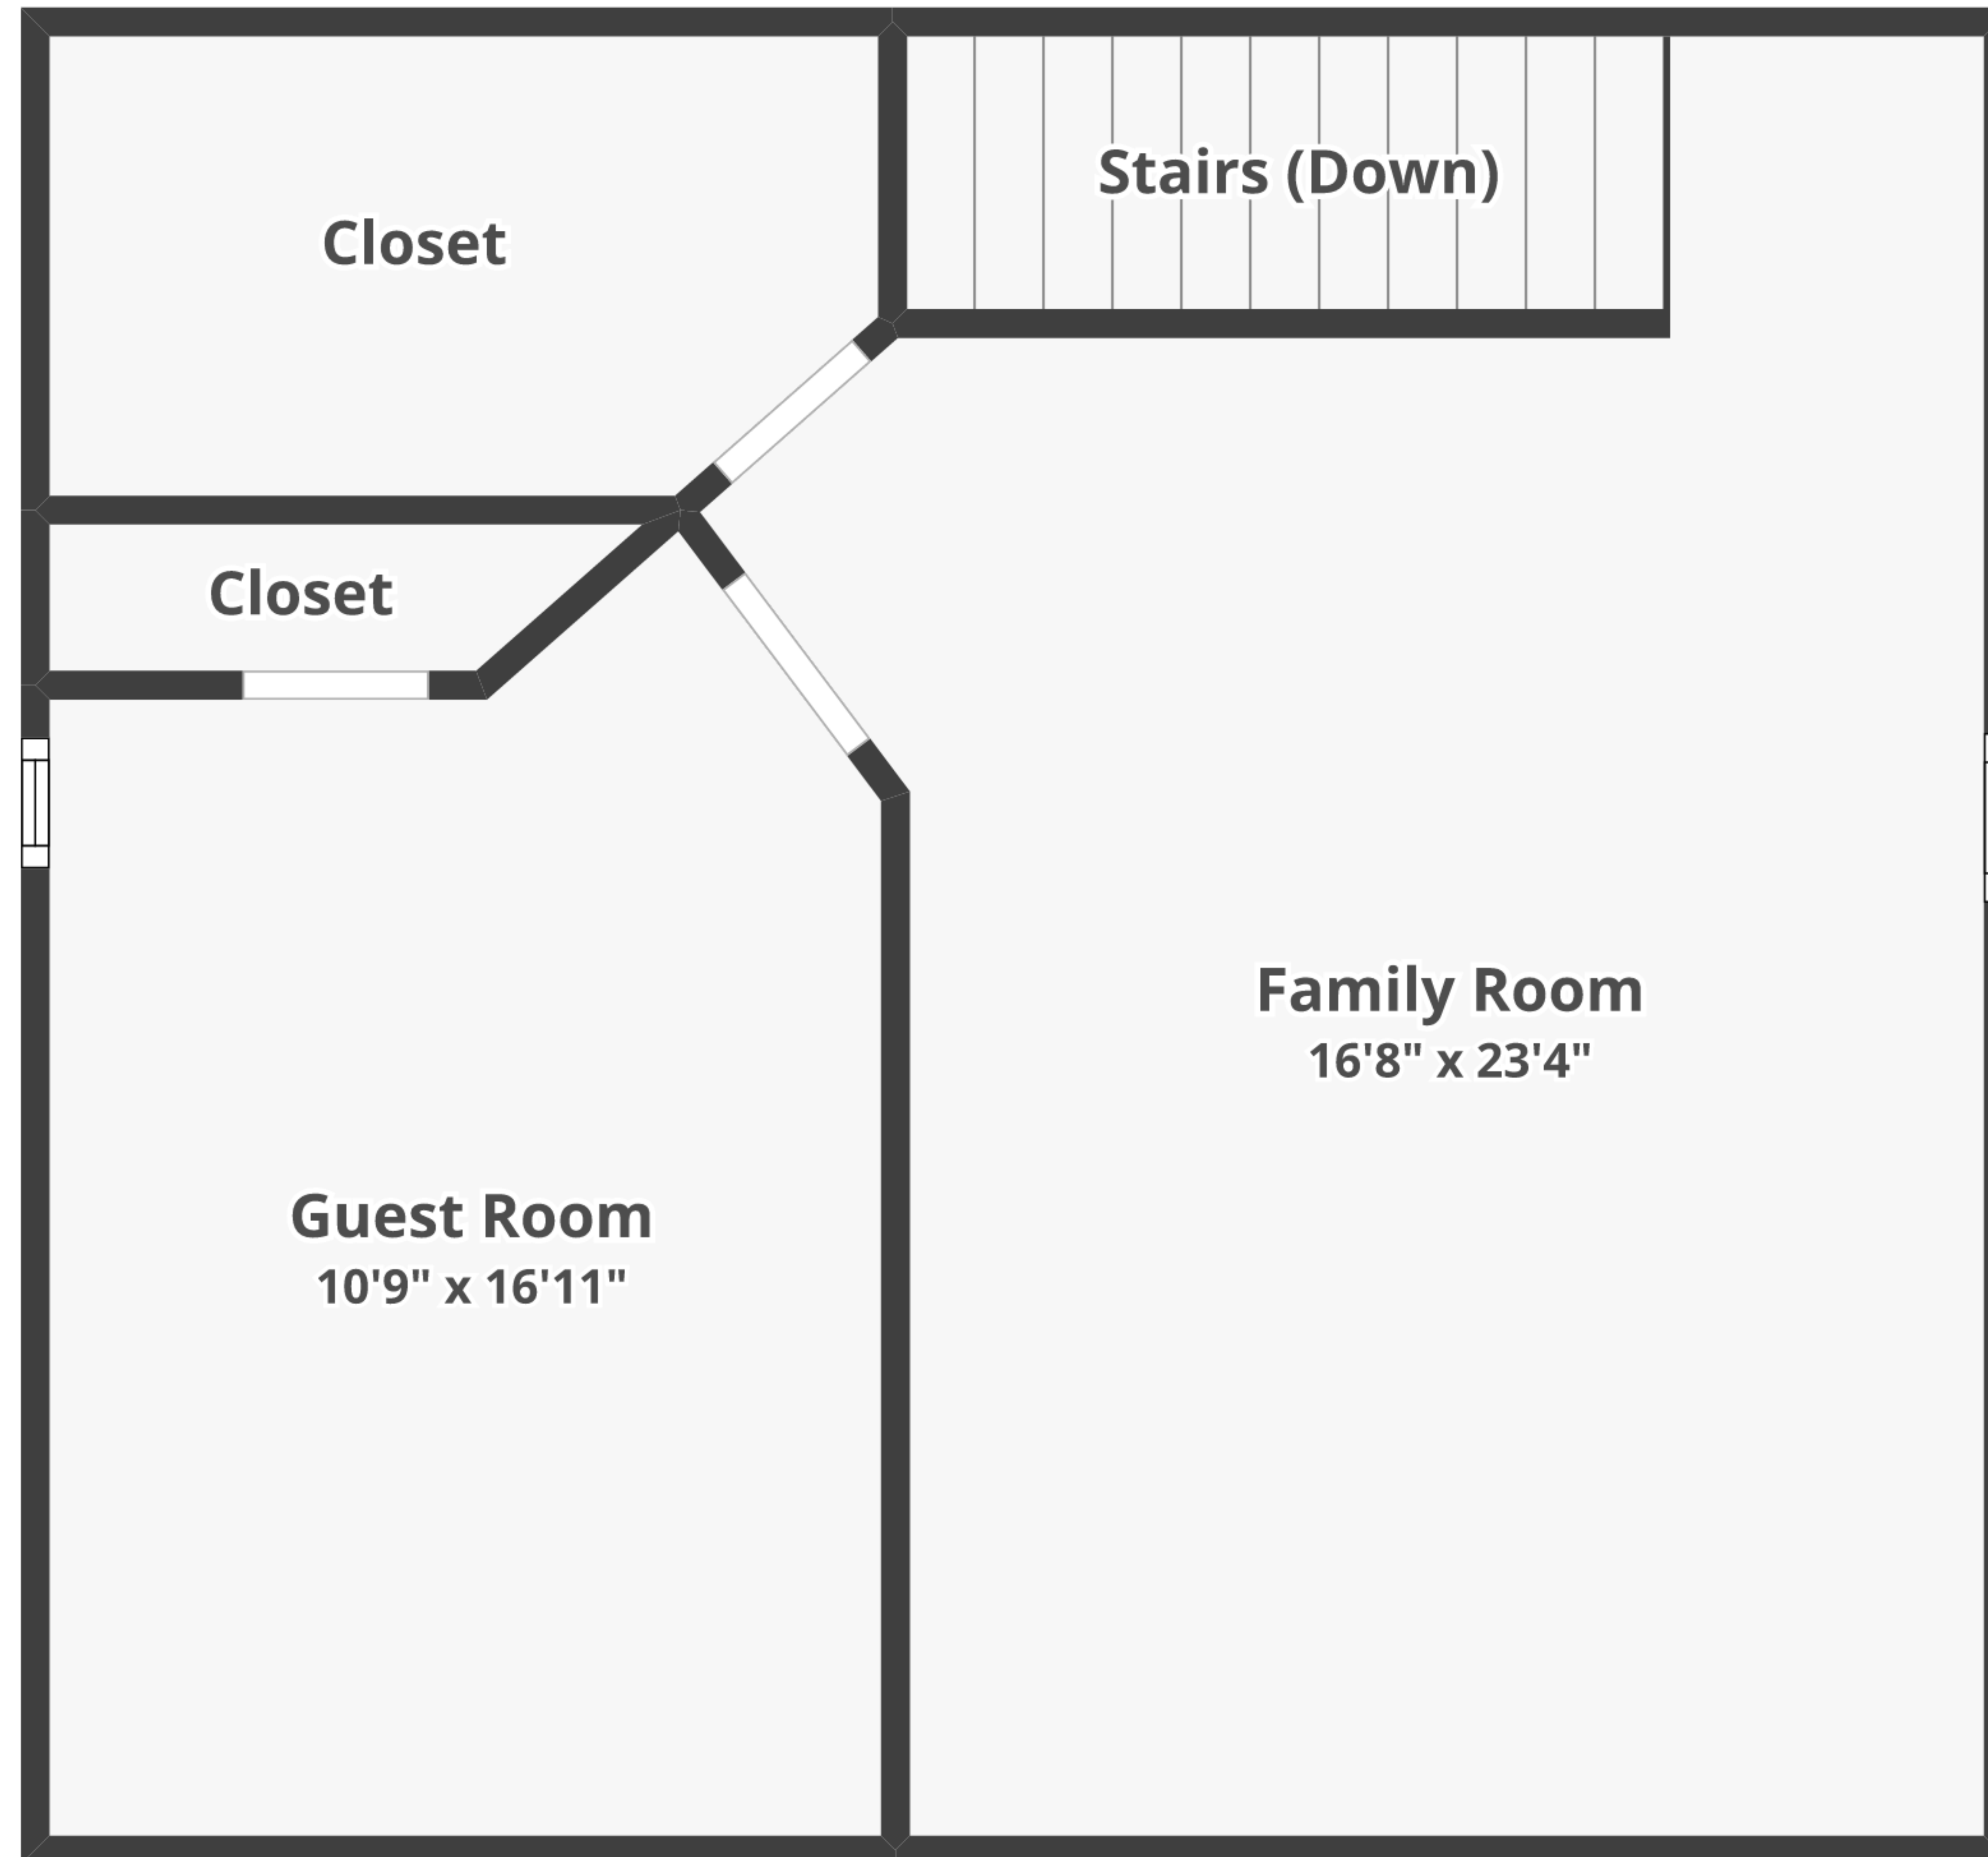

25 Frances Helen Rd, Yarmouth Port, MA 02675

Total finished area: ~1,850.18 sq. ft.

Total unfinished area: ~0 sq. ft.

Floor 2

Finished area: ~565.84 sq. ft.

Unfinished area: ~0 sq. ft.