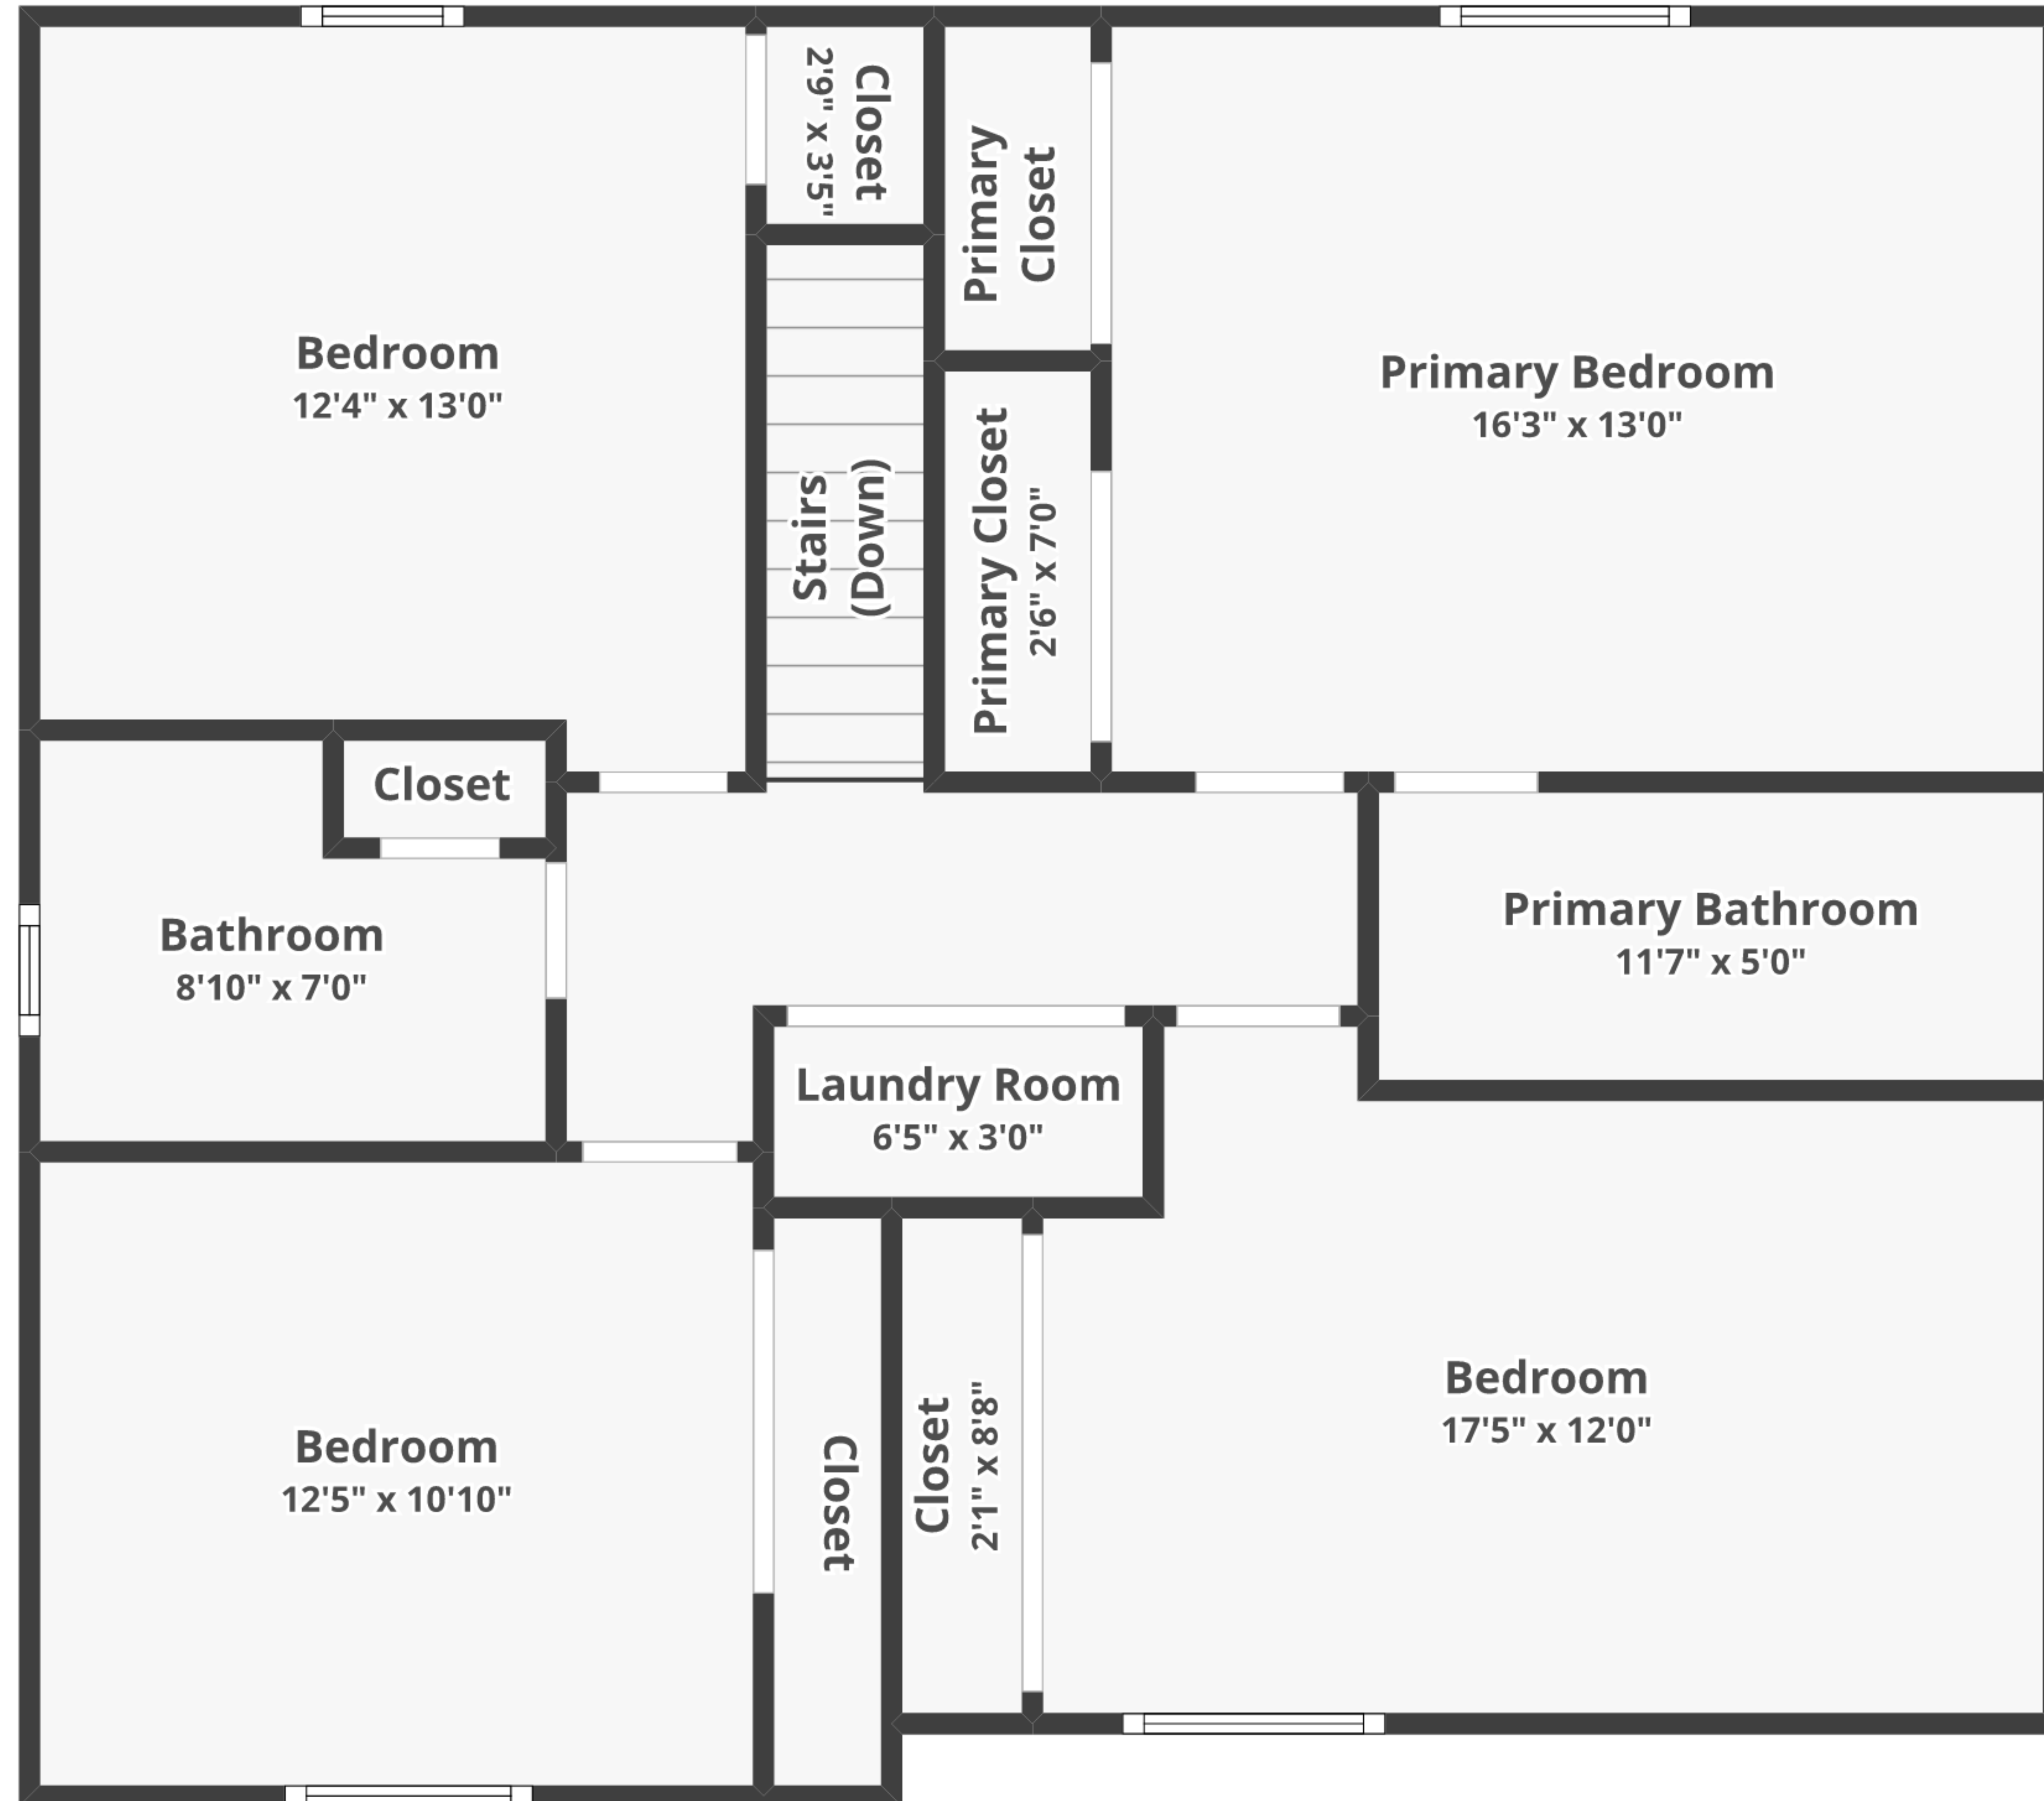

707 Kenneth Dr, Mount Joy, PA 17552

Total finished area: ~1,758.76 sq. ft.

Total unfinished area: ~7.18 sq. ft.

Floor 2

Finished area: ~982.31 sq. ft.

Unfinished area: ~0 sq. ft.