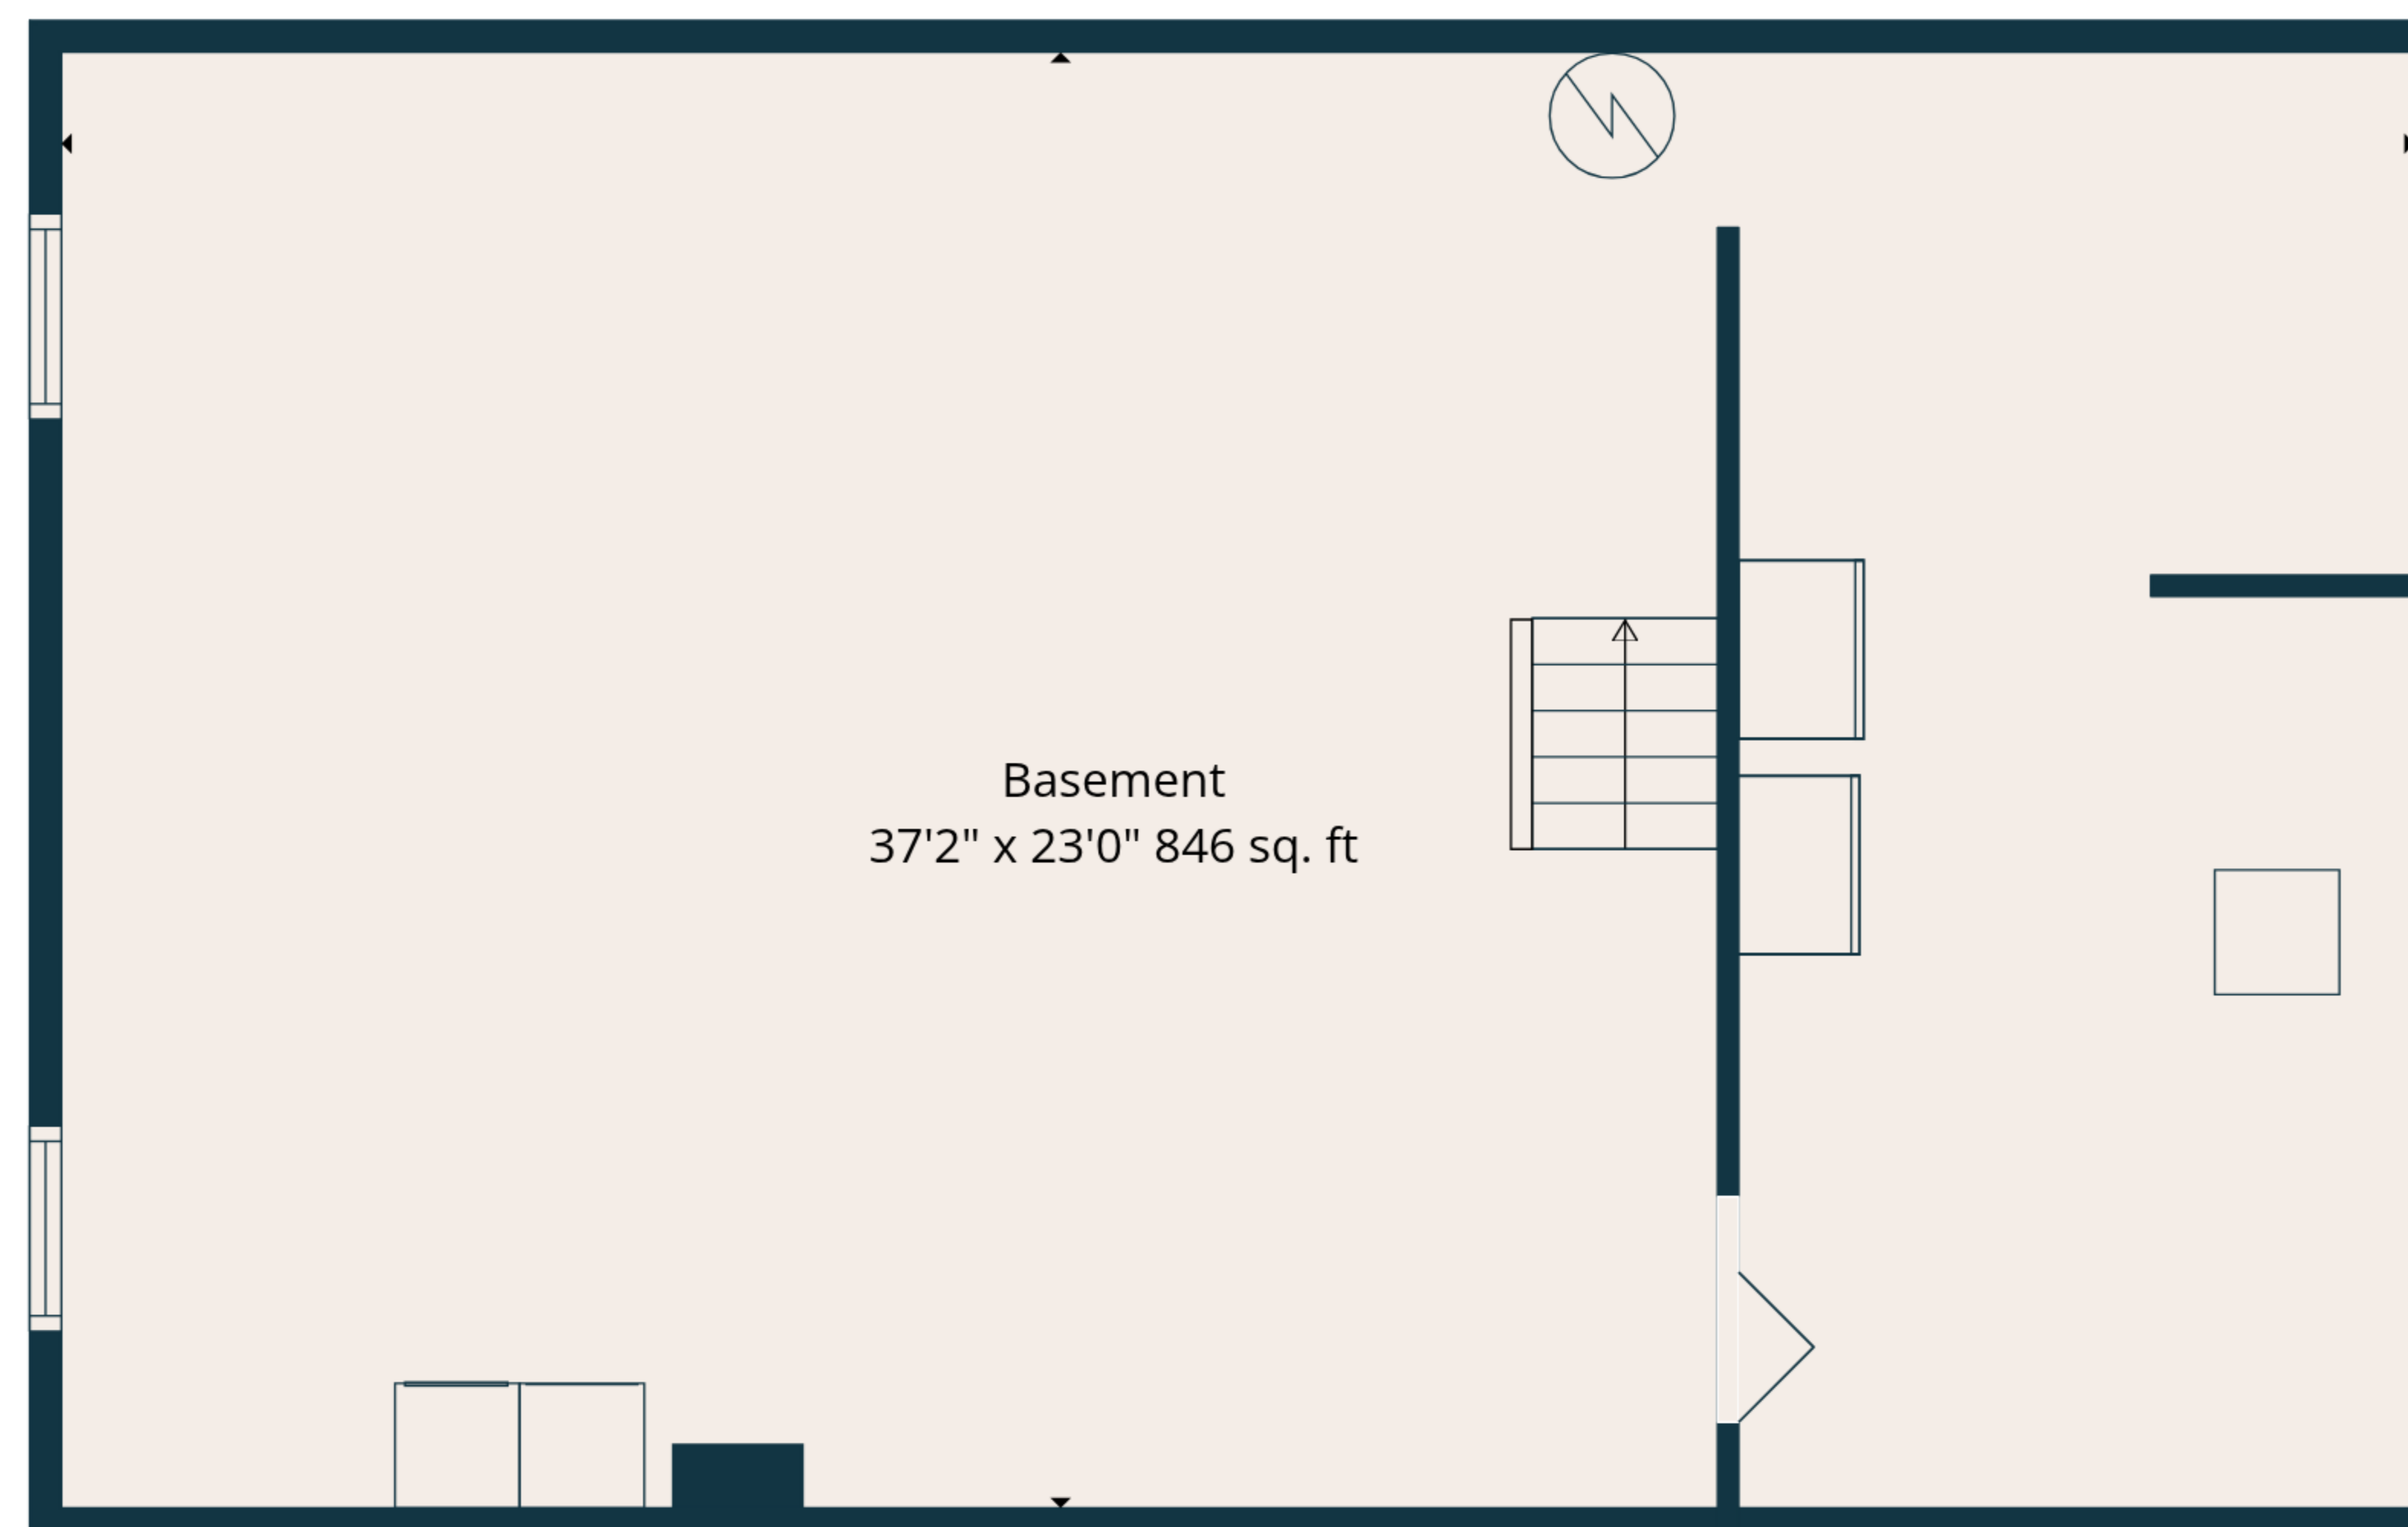

Basement
37'2" x 23'0" 846 sq. ft

Total: 862 sq. ft

Basement: 0 sq. Ft, 1st Floor: 862 sq. ft

Excluded Areas: Basement: 854 sq. Ft, Undefined: 15 sq. Ft, Bay Window: 12 sq. Ft,

Fireplace: 11 sq. Ft, Walls: 123 sq. ft

Total: 862 sq. ft

Basement: 0 sq. Ft, 1st Floor: 862 sq. ft

Excluded Areas: Basement: 854 sq. Ft, Undefined: 15 sq. Ft, Bay Window: 12 sq. Ft,

Fireplace: 11 sq. Ft, Walls: 123 sq. ft

1st Floor

Basement

Total: 862 sq. ft

Basement: 0 sq. Ft, 1st Floor: 862 sq. ft

Excluded Areas: Basement: 854 sq. Ft, Undefined: 15 sq. Ft, Bay Window: 12 sq. Ft,

Fireplace: 11 sq. Ft, Walls: 123 sq. ft