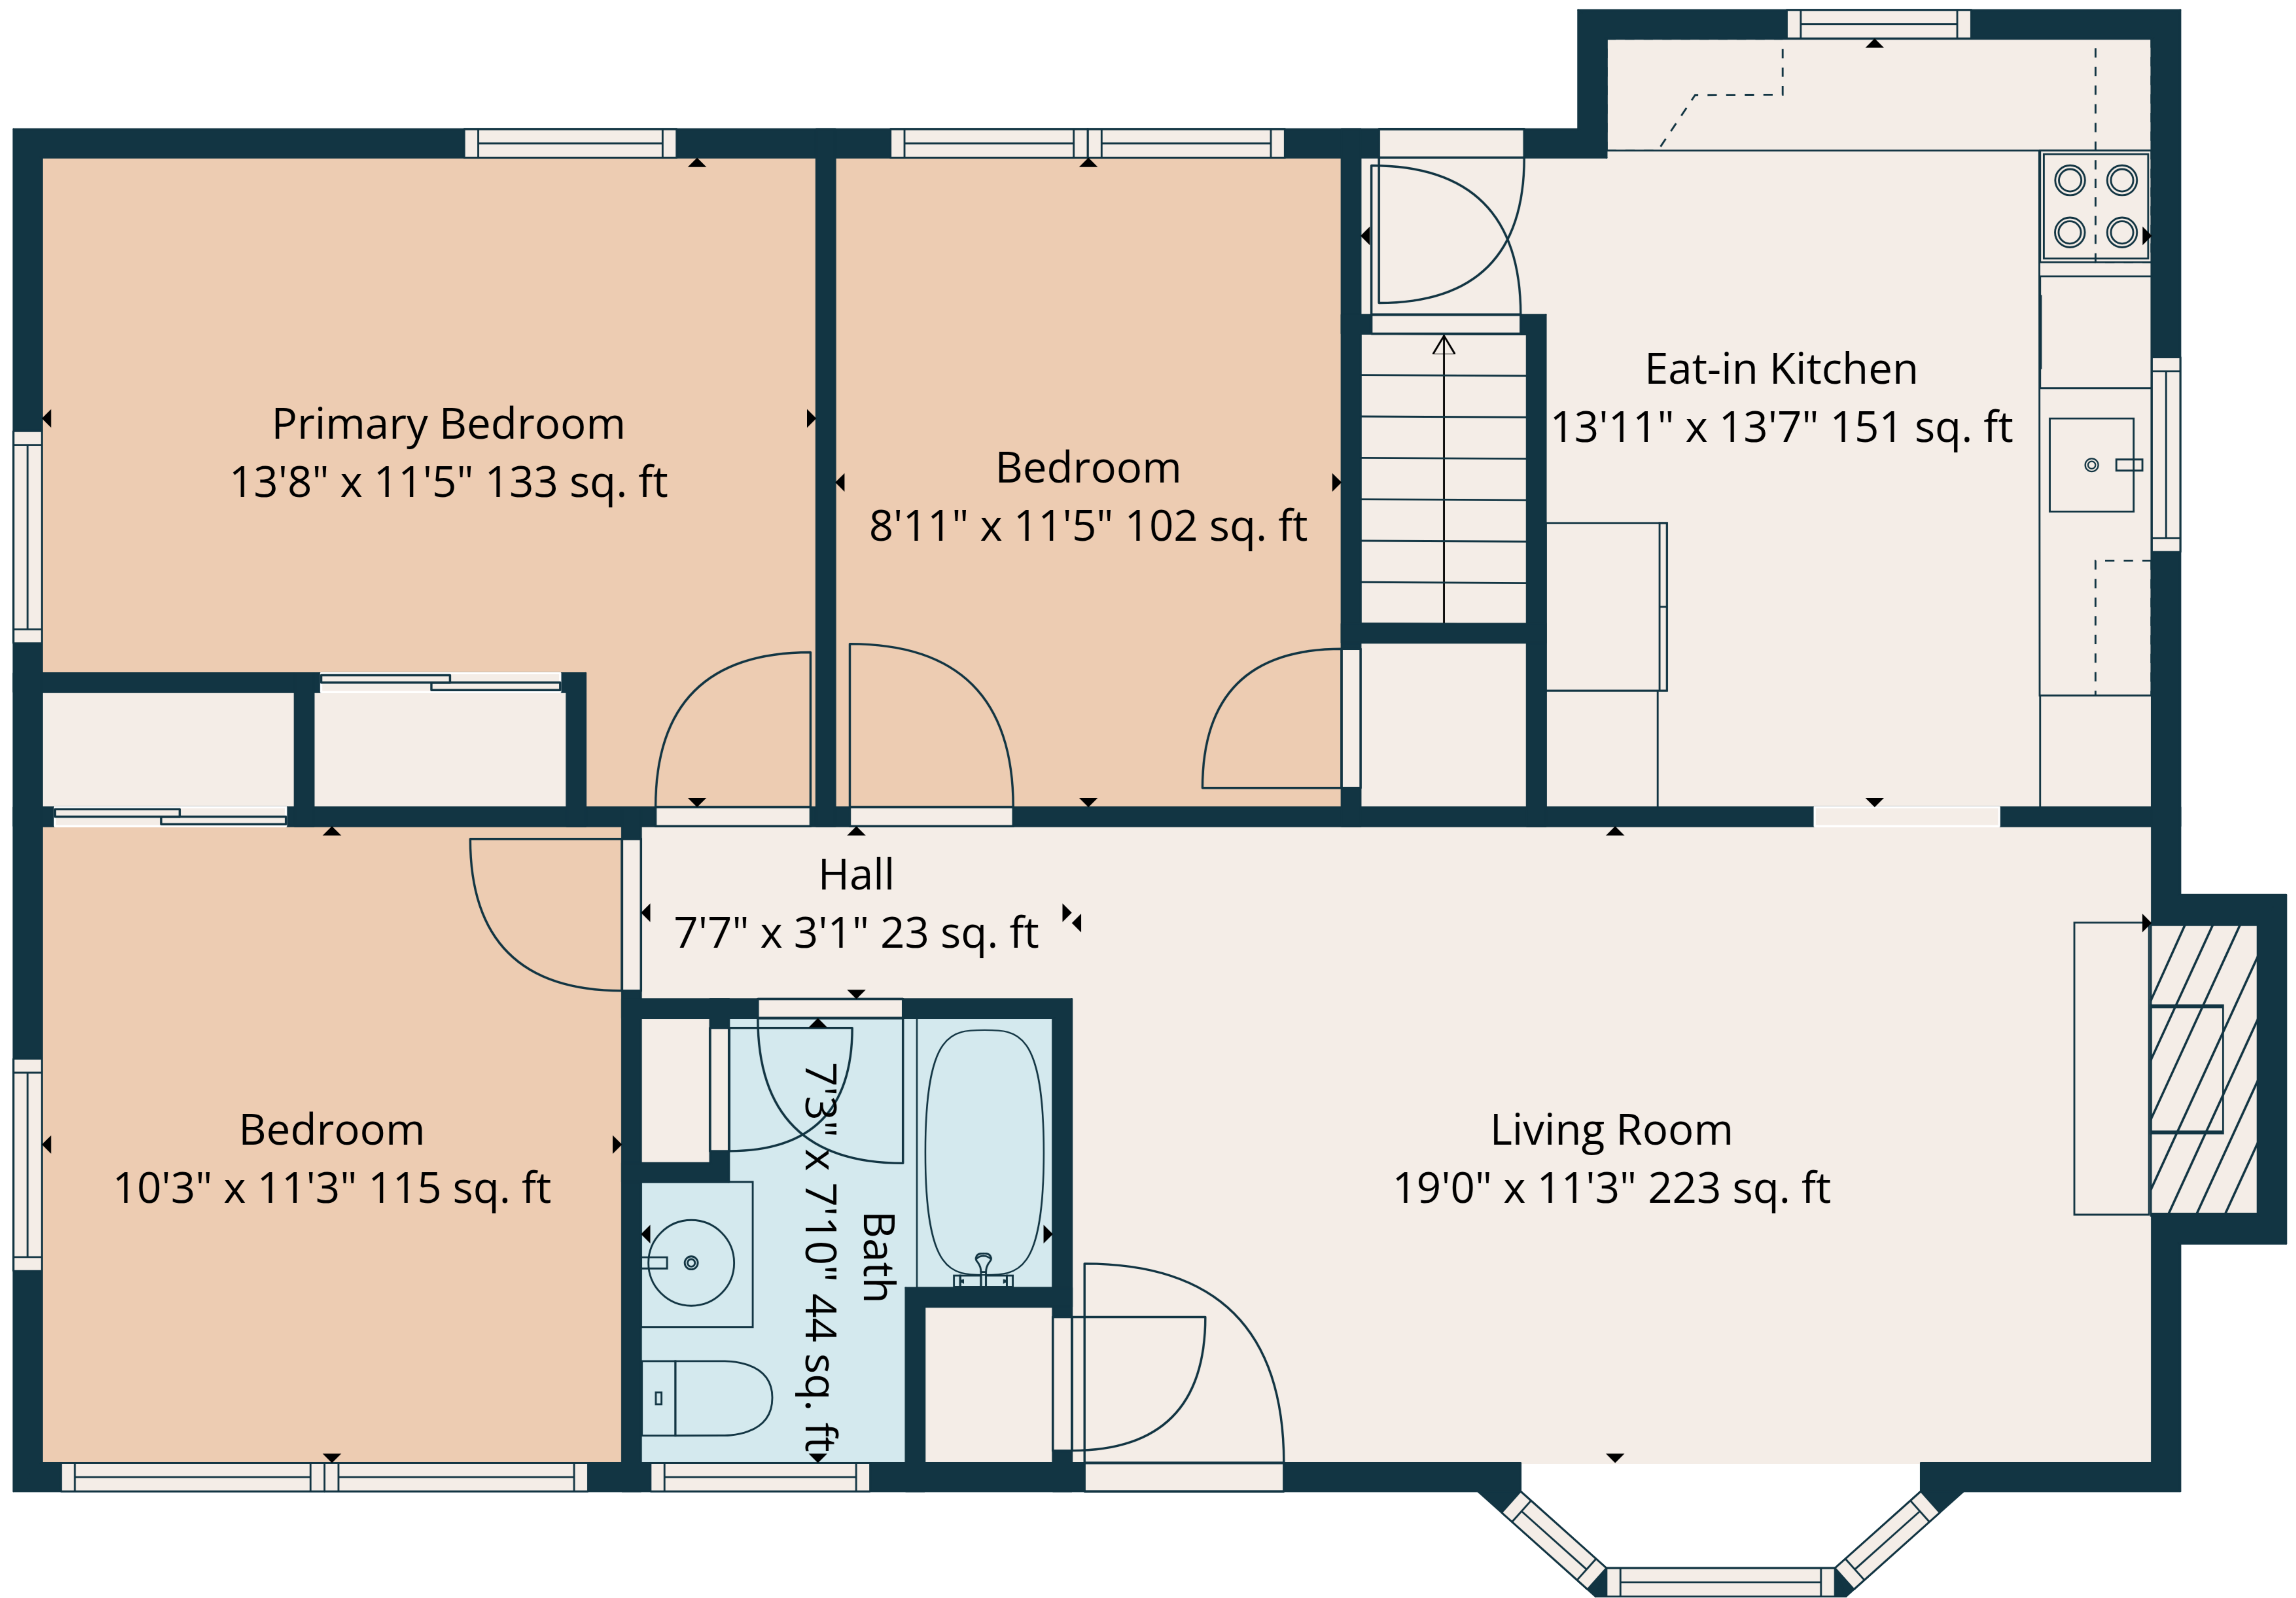

Basement
37'2" x 23'0" 846 sq. ft

Total: 862 sq. ft

Basement: 0 sq. Ft, 1st Floor: 862 sq. ft

Excluded Areas: Basement: 854 sq. Ft, Undefined: 15 sq. Ft, Bay Window: 12 sq. Ft,

Fireplace: 11 sq. Ft, Walls: 123 sq. ft

Total: 862 sq. ft

Basement: 0 sq. Ft, 1st Floor: 862 sq. ft

Excluded Areas: Basement: 854 sq. Ft, Undefined: 15 sq. Ft, Bay Window: 12 sq. Ft,

Fireplace: 11 sq. Ft, Walls: 123 sq. ft

1st Floor

Basement

Total: 862 sq. ft

Basement: 0 sq. Ft, 1st Floor: 862 sq. ft

Excluded Areas: Basement: 854 sq. Ft, Undefined: 15 sq. Ft, Bay Window: 12 sq. Ft,

Fireplace: 11 sq. Ft, Walls: 123 sq. ft