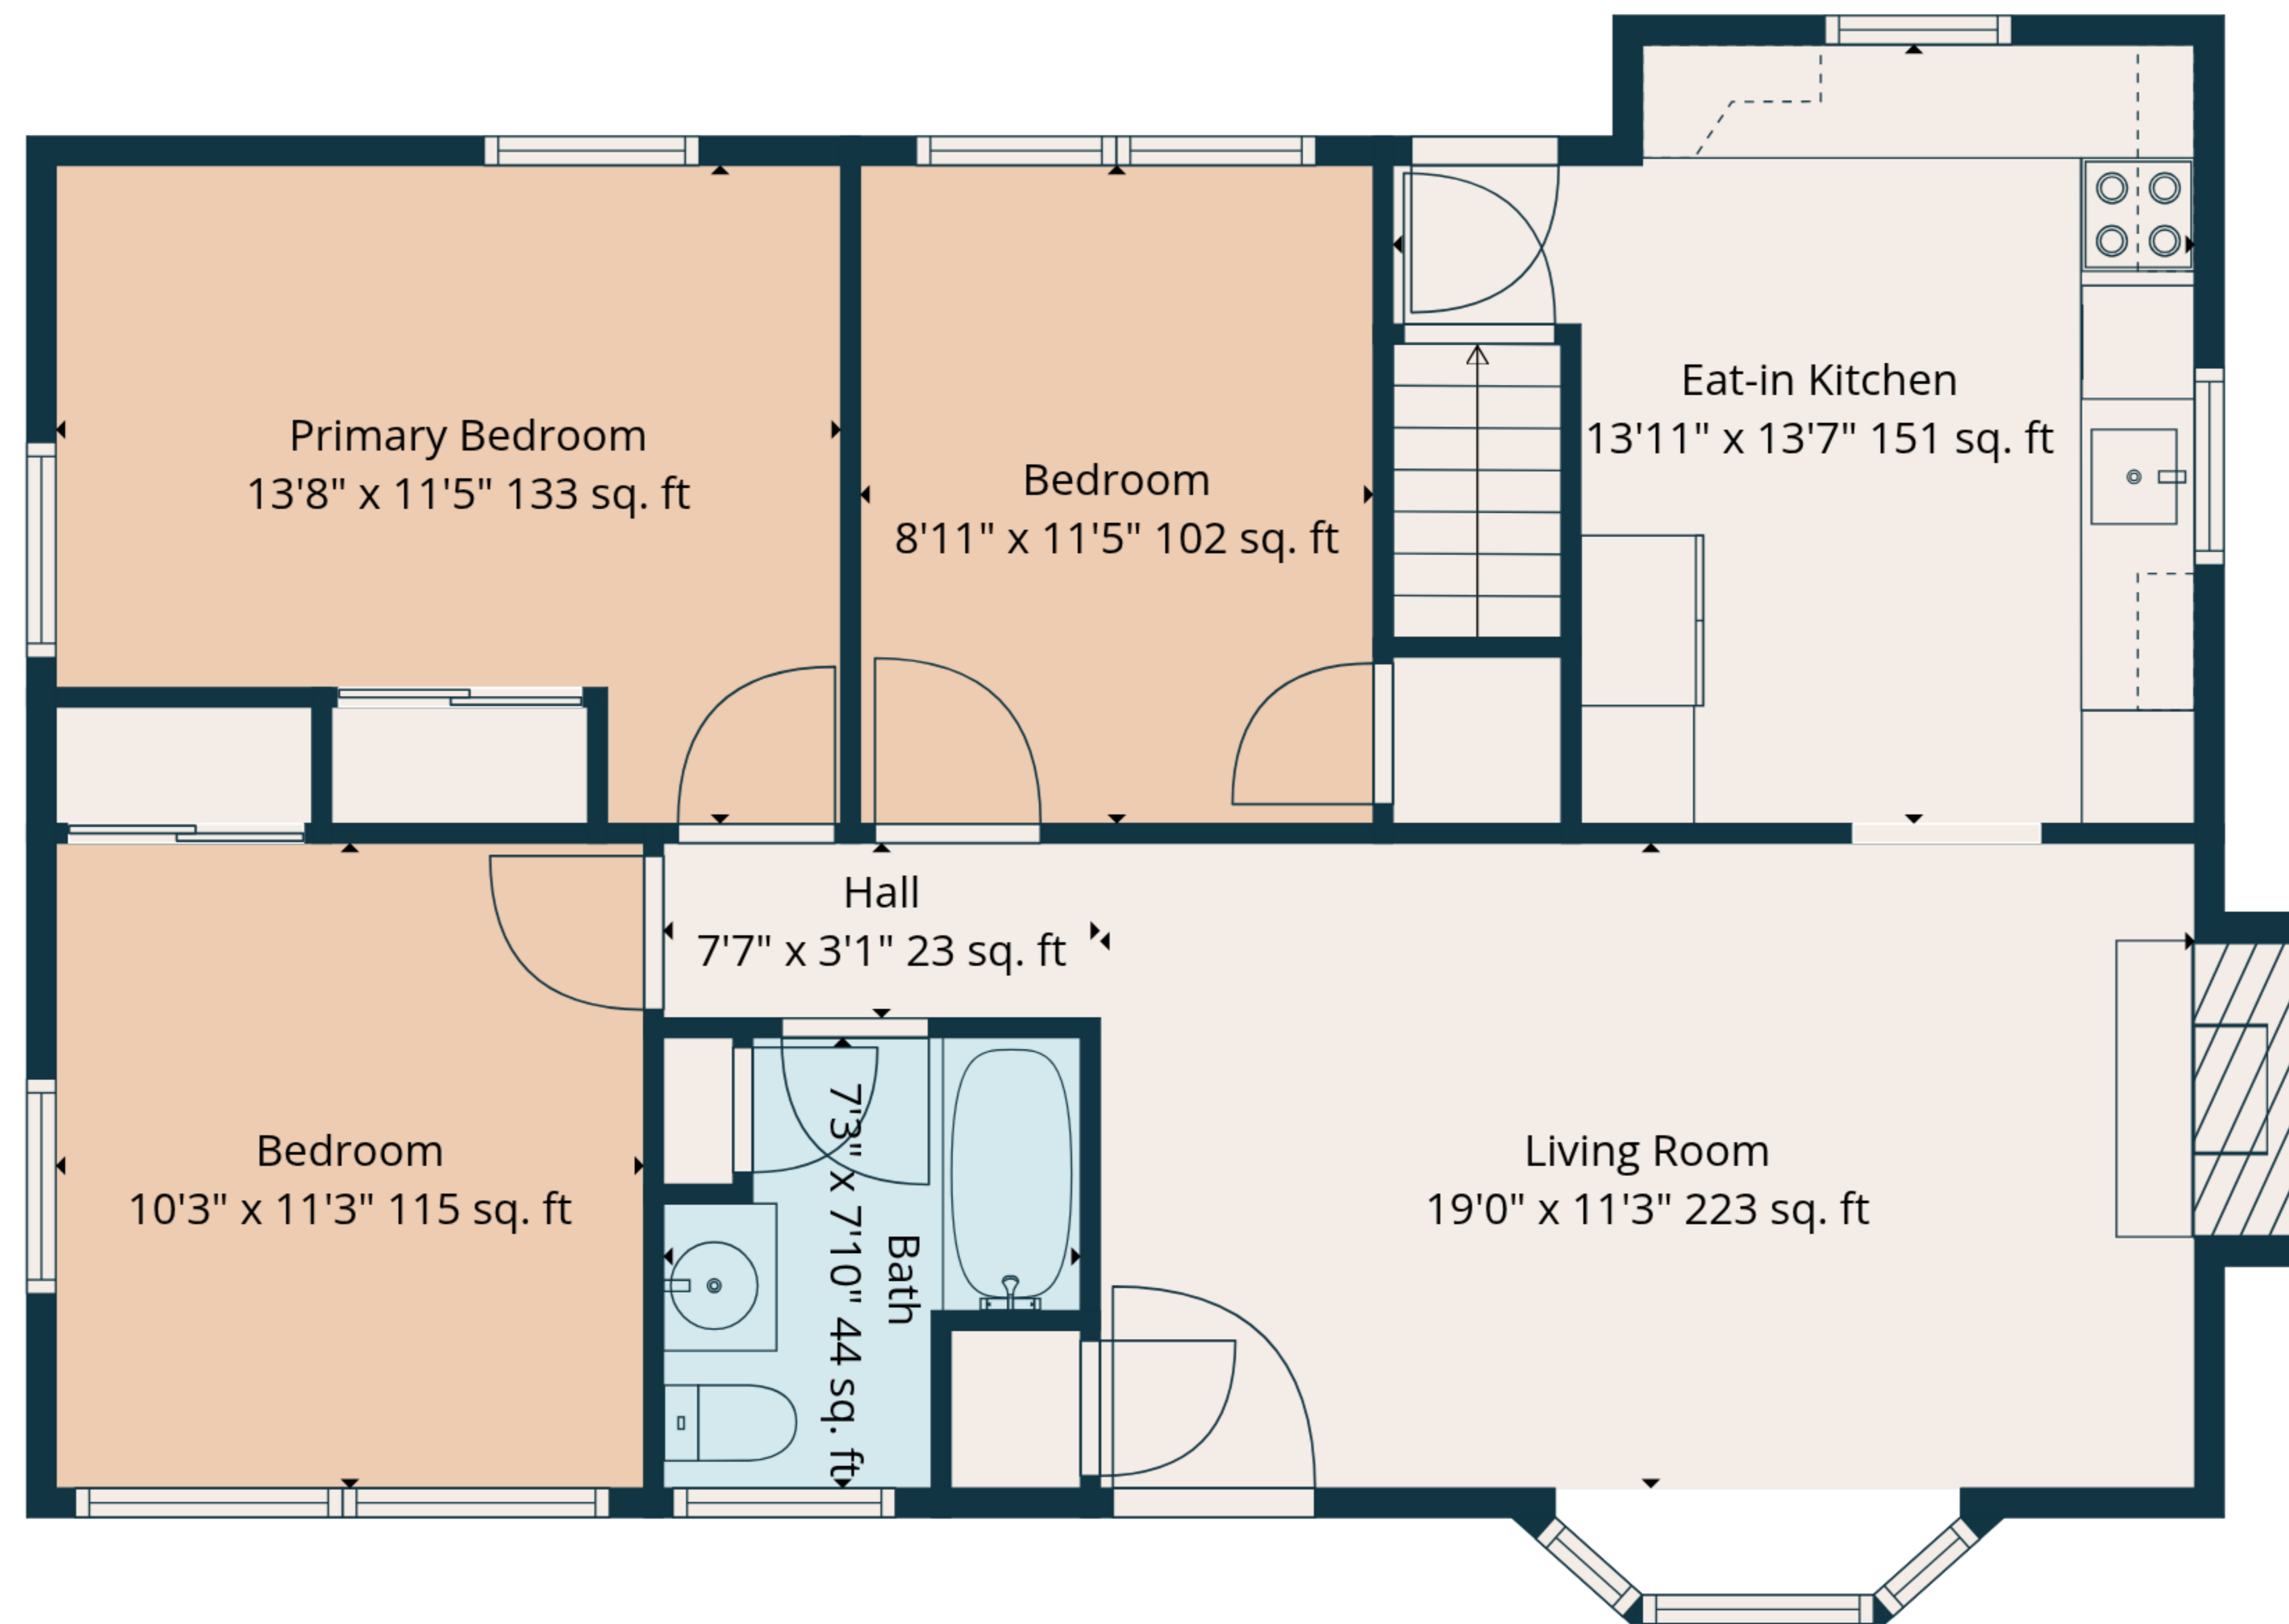

Basement
37'2" x 23'0" 846 sq. ft

Total: 862 sq. ft

Basement: 0 sq. Ft, 1st Floor: 862 sq. ft

Excluded Areas: Basement: 854 sq. Ft, Undefined: 15 sq. Ft, Bay Window: 12 sq. Ft,

Fireplace: 11 sq. Ft, Walls: 123 sq. ft

Total: 862 sq. ft

Basement: 0 sq. Ft, 1st Floor: 862 sq. ft

Excluded Areas: Basement: 854 sq. Ft, Undefined: 15 sq. Ft, Bay Window: 12 sq. Ft,

Fireplace: 11 sq. Ft, Walls: 123 sq. ft

1st Floor

Basement

Total: 862 sq. ft

Basement: 0 sq. Ft, 1st Floor: 862 sq. ft

Excluded Areas: Basement: 854 sq. Ft, Undefined: 15 sq. Ft, Bay Window: 12 sq. Ft,

Fireplace: 11 sq. Ft, Walls: 123 sq. ft