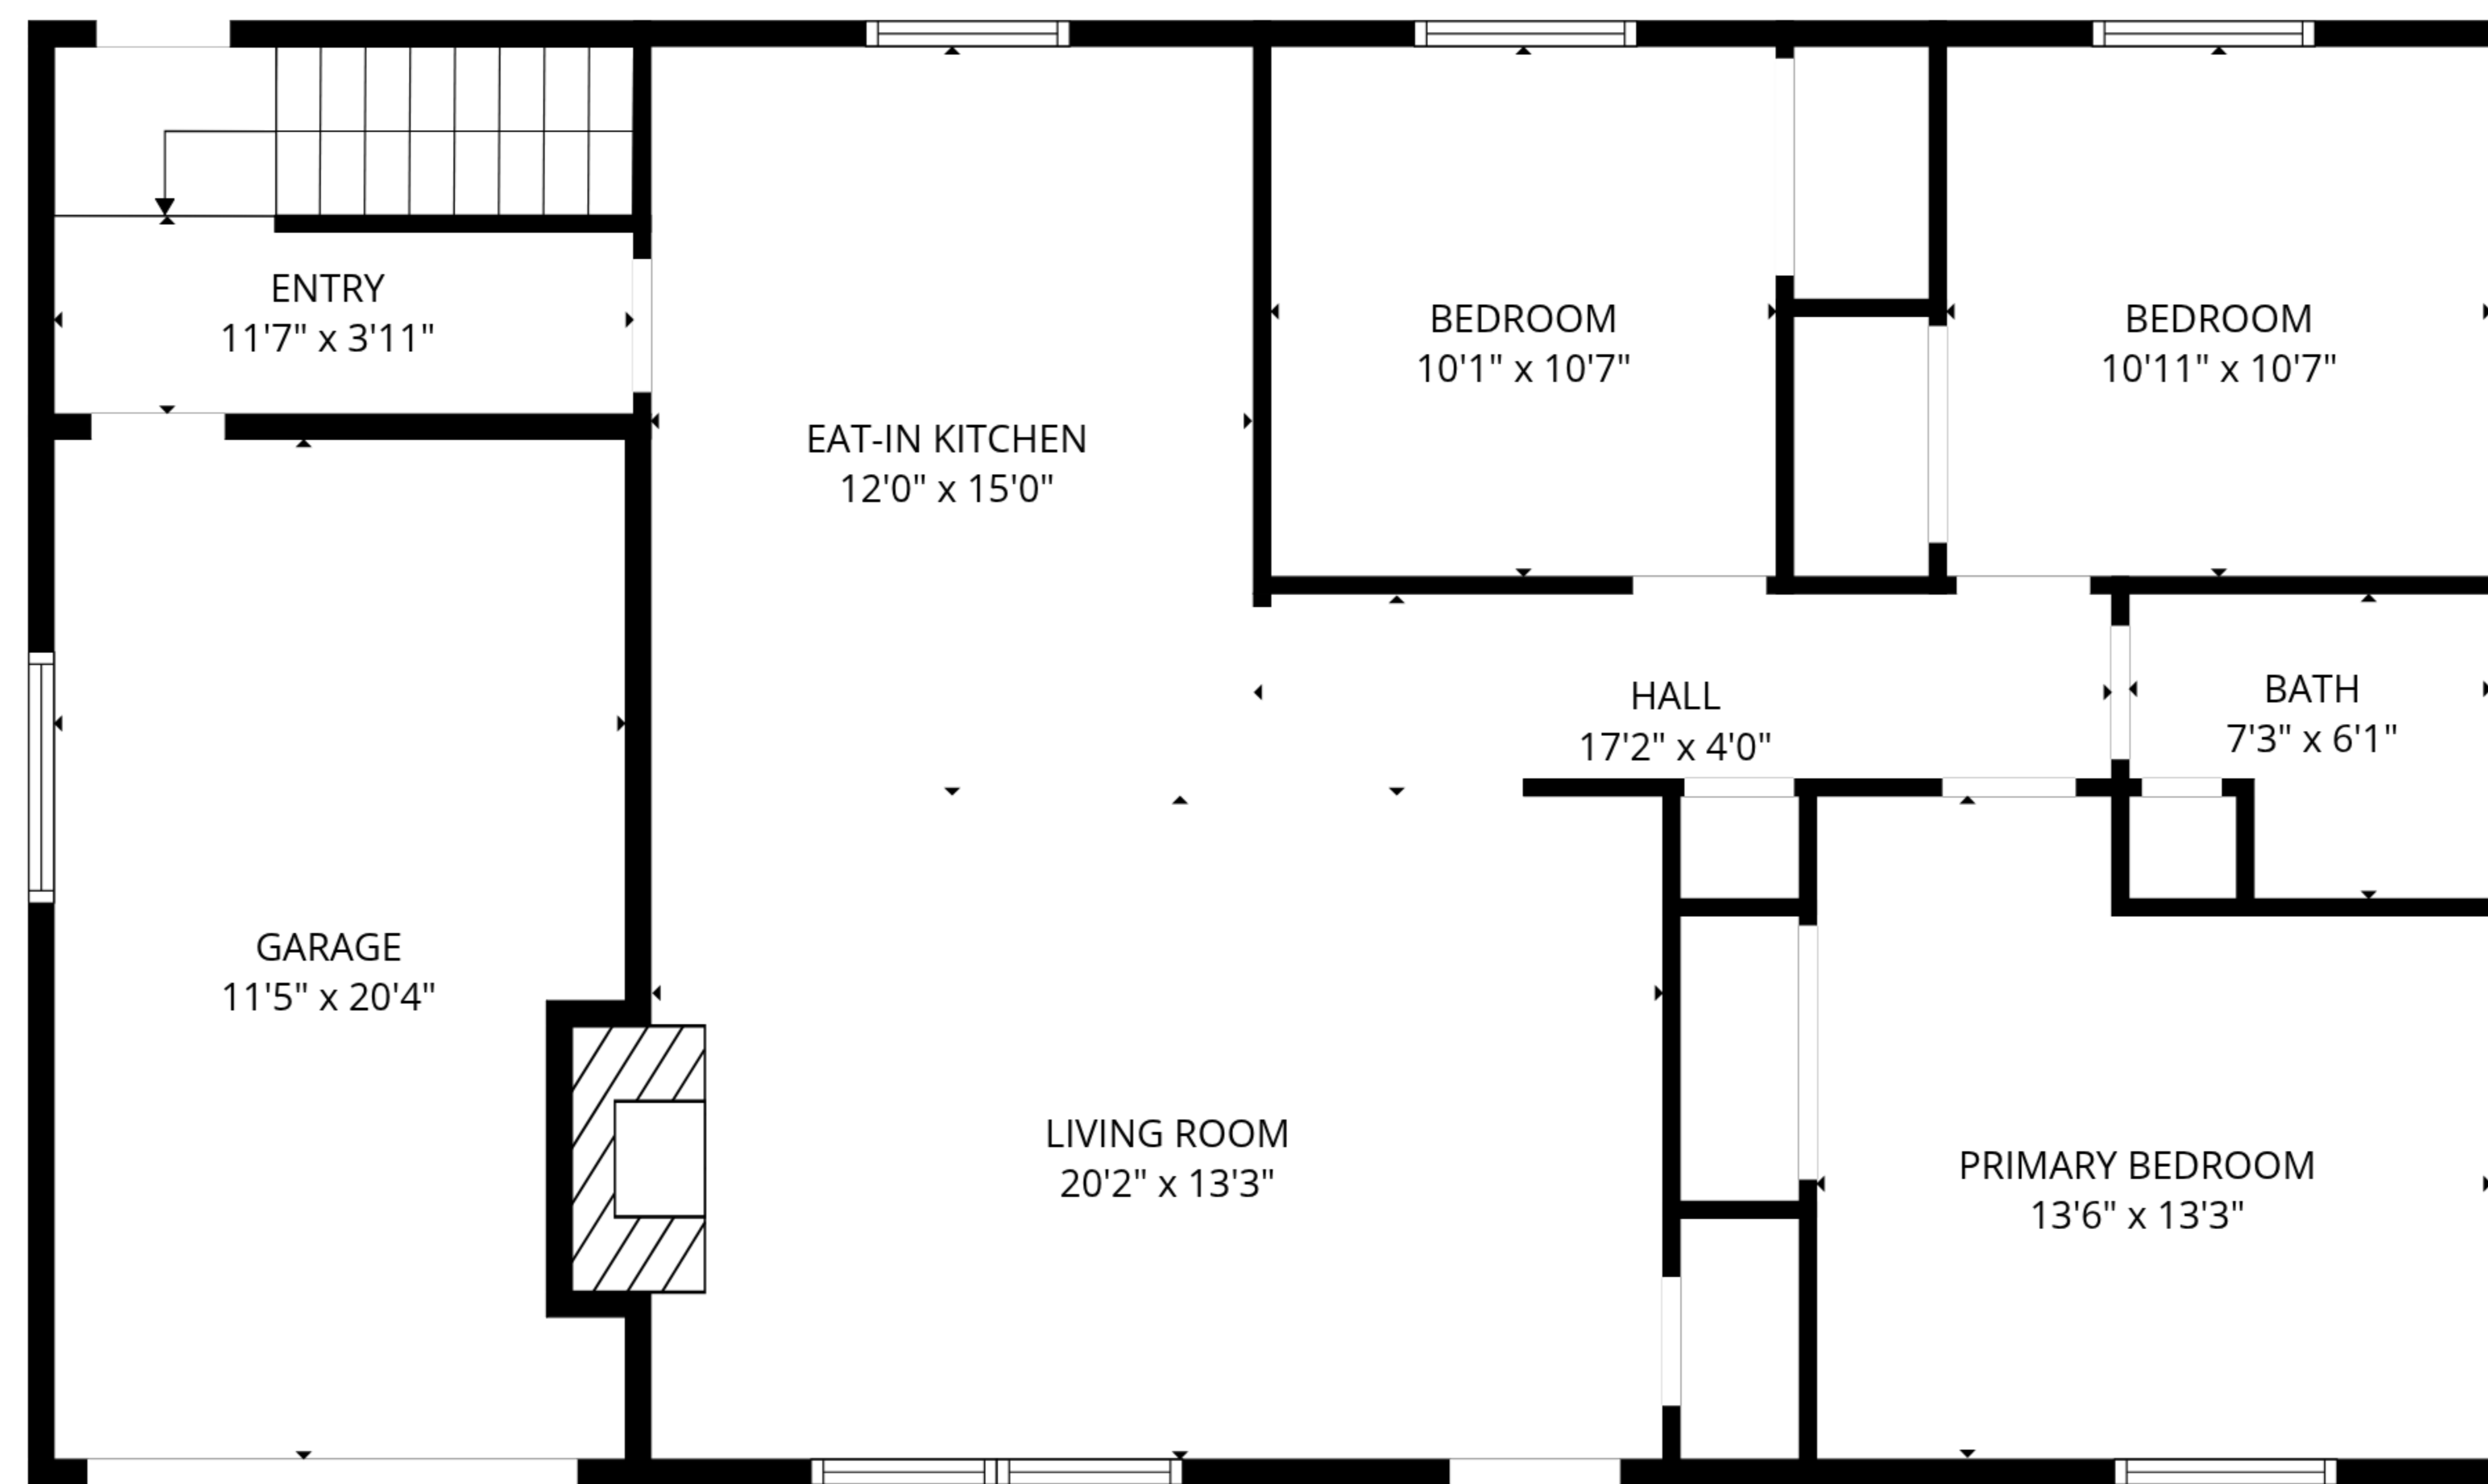

BASEMENT  
36'8" x 28'3"

**TOTAL: 1127 sq. ft**

Basement 1: 0 sq. ft, 1st floor: 1127 sq. ft

EXCLUDED AREAS: UNDEFINED: 40 sq. ft, BASEMENT: 1036 sq. ft, GARAGE: 222 sq. ft,  
FIREPLACE: 10 sq. ft, WALLS: 170 sq. ft

**TOTAL: 1127 sq. ft**

Basement 1: 0 sq. ft, 1st floor: 1127 sq. ft

EXCLUDED AREAS: UNDEFINED: 40 sq. ft, BASEMENT: 1036 sq. ft, GARAGE: 222 sq. ft,  
FIREPLACE: 10 sq. ft, WALLS: 170 sq. ft

1st floor

Basement 1

**TOTAL: 1127 sq. ft**  
 Basement 1: 0 sq. ft, 1st floor: 1127 sq. ft  
 EXCLUDED AREAS: UNDEFINED: 40 sq. ft, BASEMENT: 1036 sq. ft, GARAGE: 222 sq. ft,  
 FIREPLACE: 10 sq. ft, WALLS: 170 sq. ft