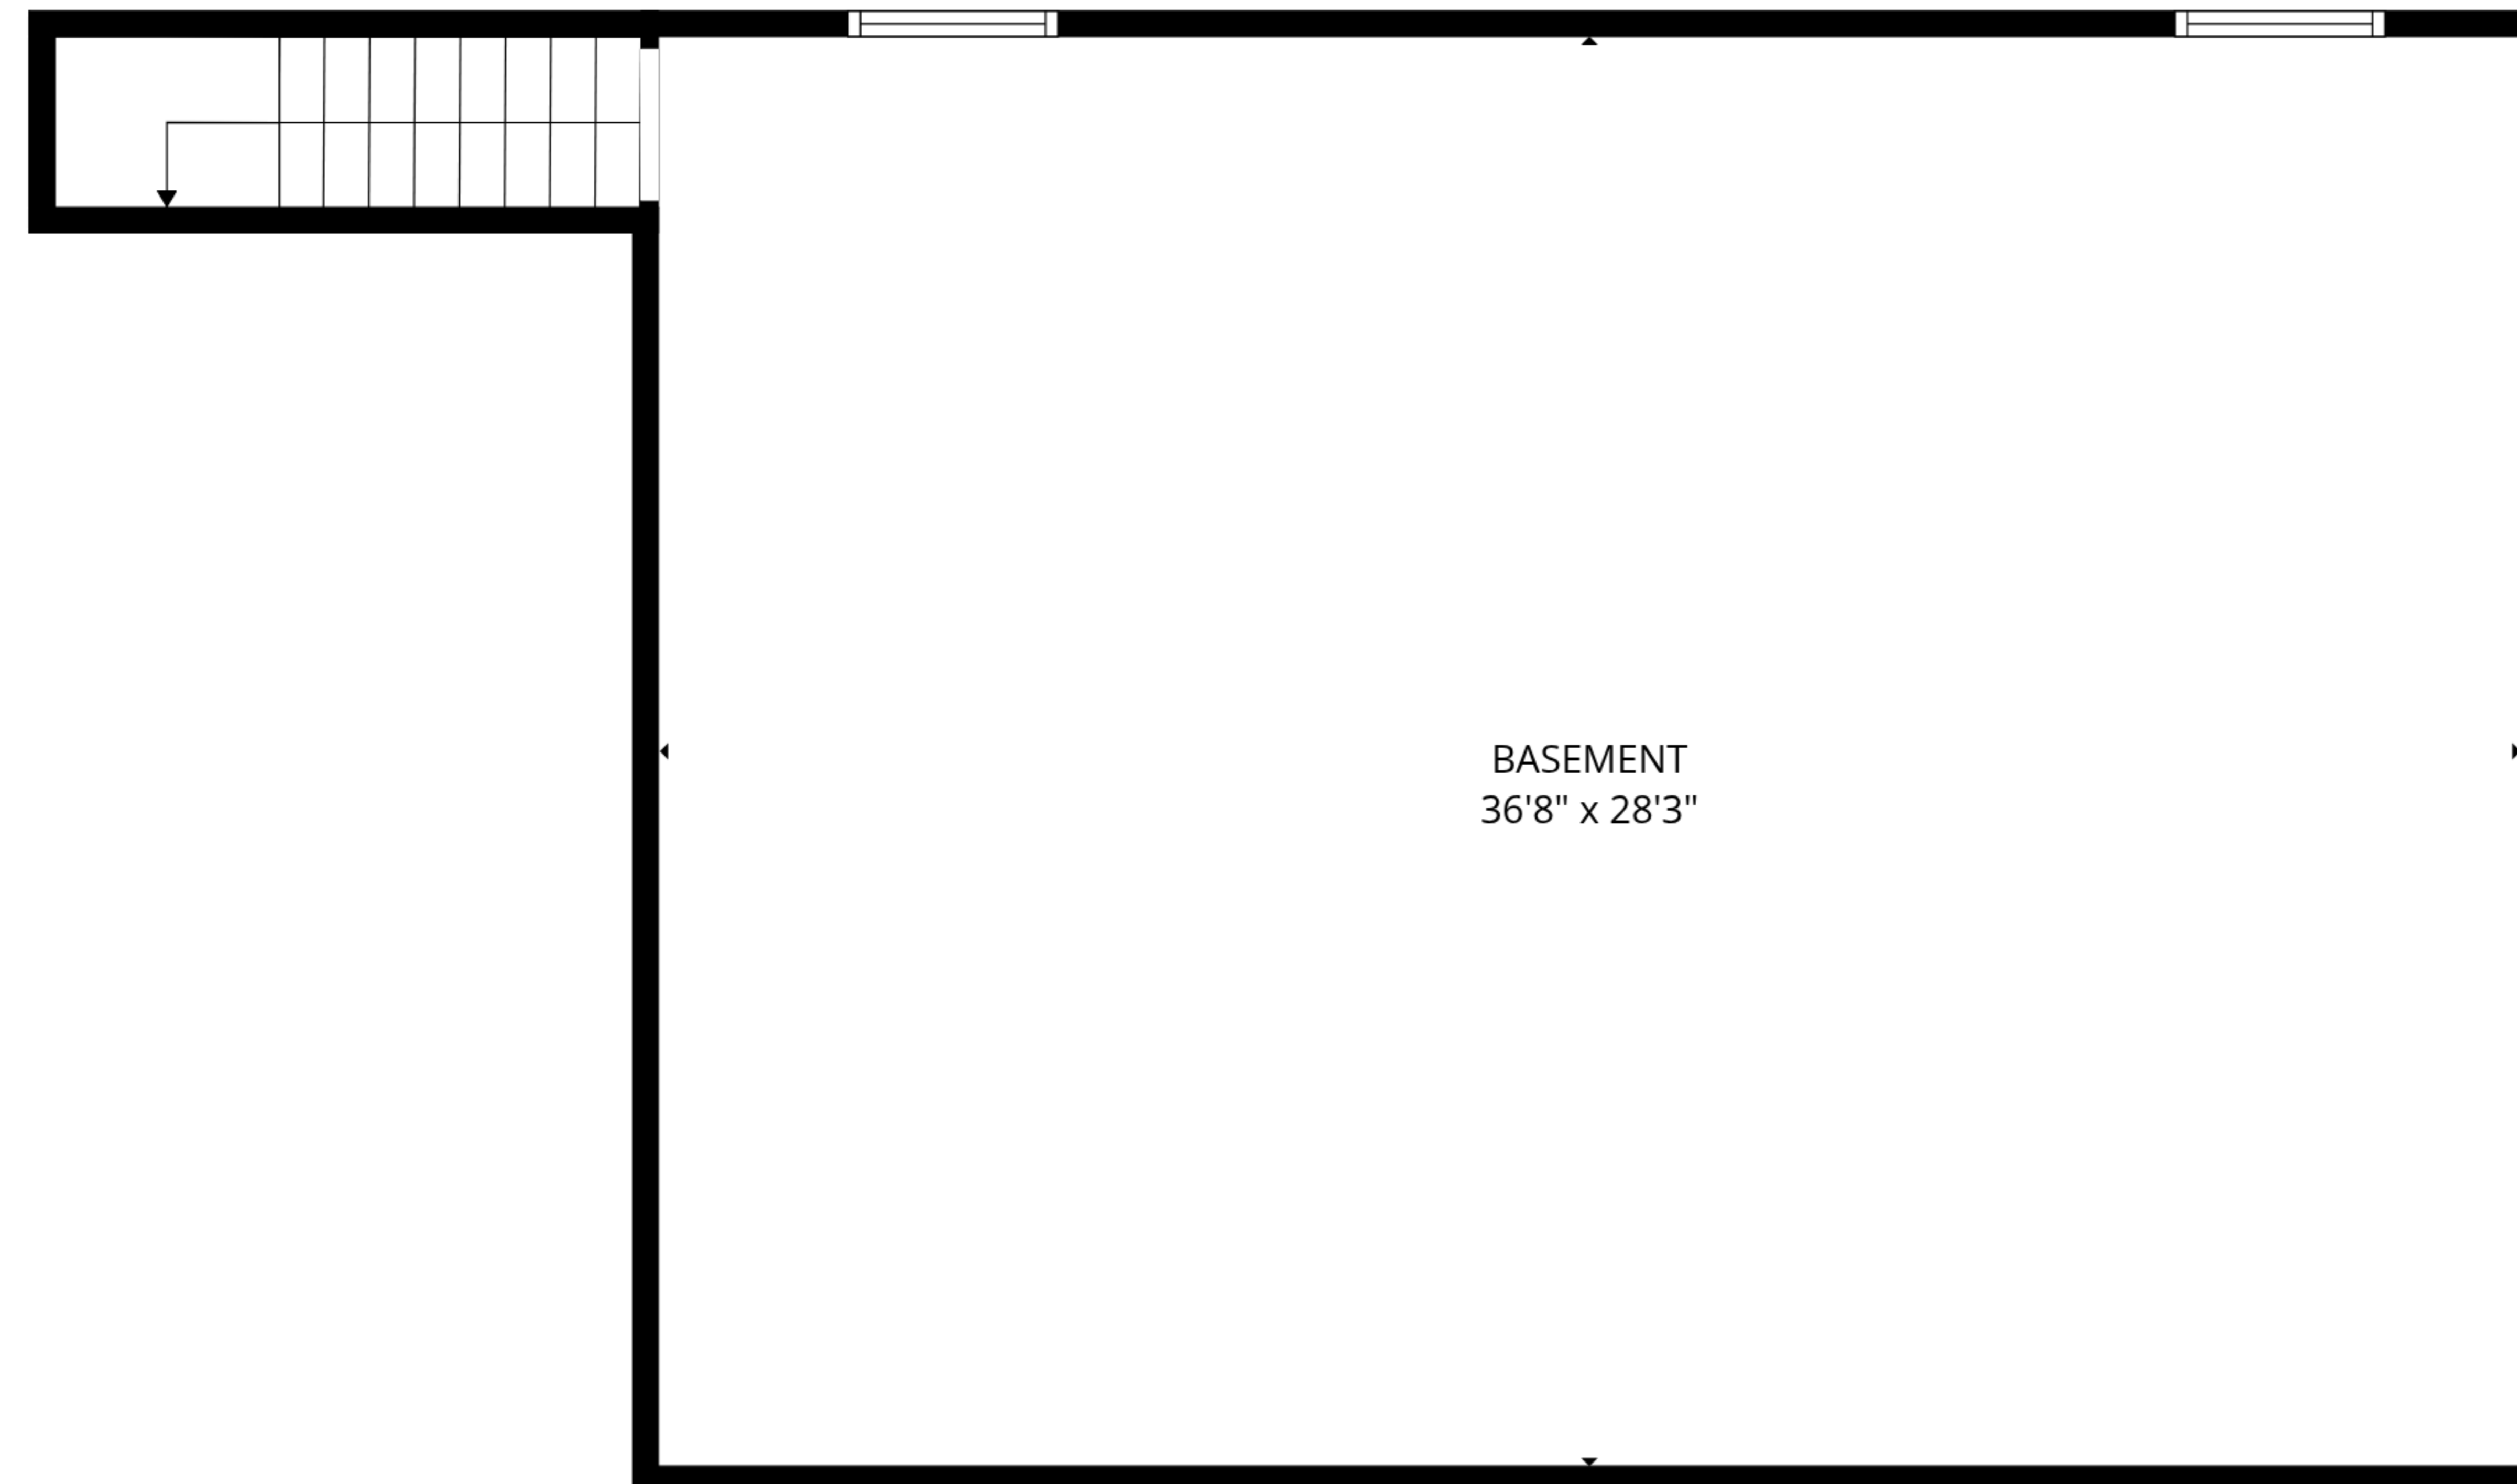

BASEMENT  
36'8" x 28'3"

**TOTAL: 1127 sq. ft**

Basement 1: 0 sq. ft, 1st floor: 1127 sq. ft

EXCLUDED AREAS: UNDEFINED: 40 sq. ft, BASEMENT: 1036 sq. ft, GARAGE: 222 sq. ft,  
FIREPLACE: 10 sq. ft, WALLS: 170 sq. ft

**TOTAL: 1127 sq. ft**

Basement 1: 0 sq. ft, 1st floor: 1127 sq. ft

EXCLUDED AREAS: UNDEFINED: 40 sq. ft, BASEMENT: 1036 sq. ft, GARAGE: 222 sq. ft,  
FIREPLACE: 10 sq. ft, WALLS: 170 sq. ft

1st floor

Basement 1

**TOTAL: 1127 sq. ft**  
 Basement 1: 0 sq. ft, 1st floor: 1127 sq. ft  
 EXCLUDED AREAS: UNDEFINED: 40 sq. ft, BASEMENT: 1036 sq. ft, GARAGE: 222 sq. ft,  
 FIREPLACE: 10 sq. ft, WALLS: 170 sq. ft