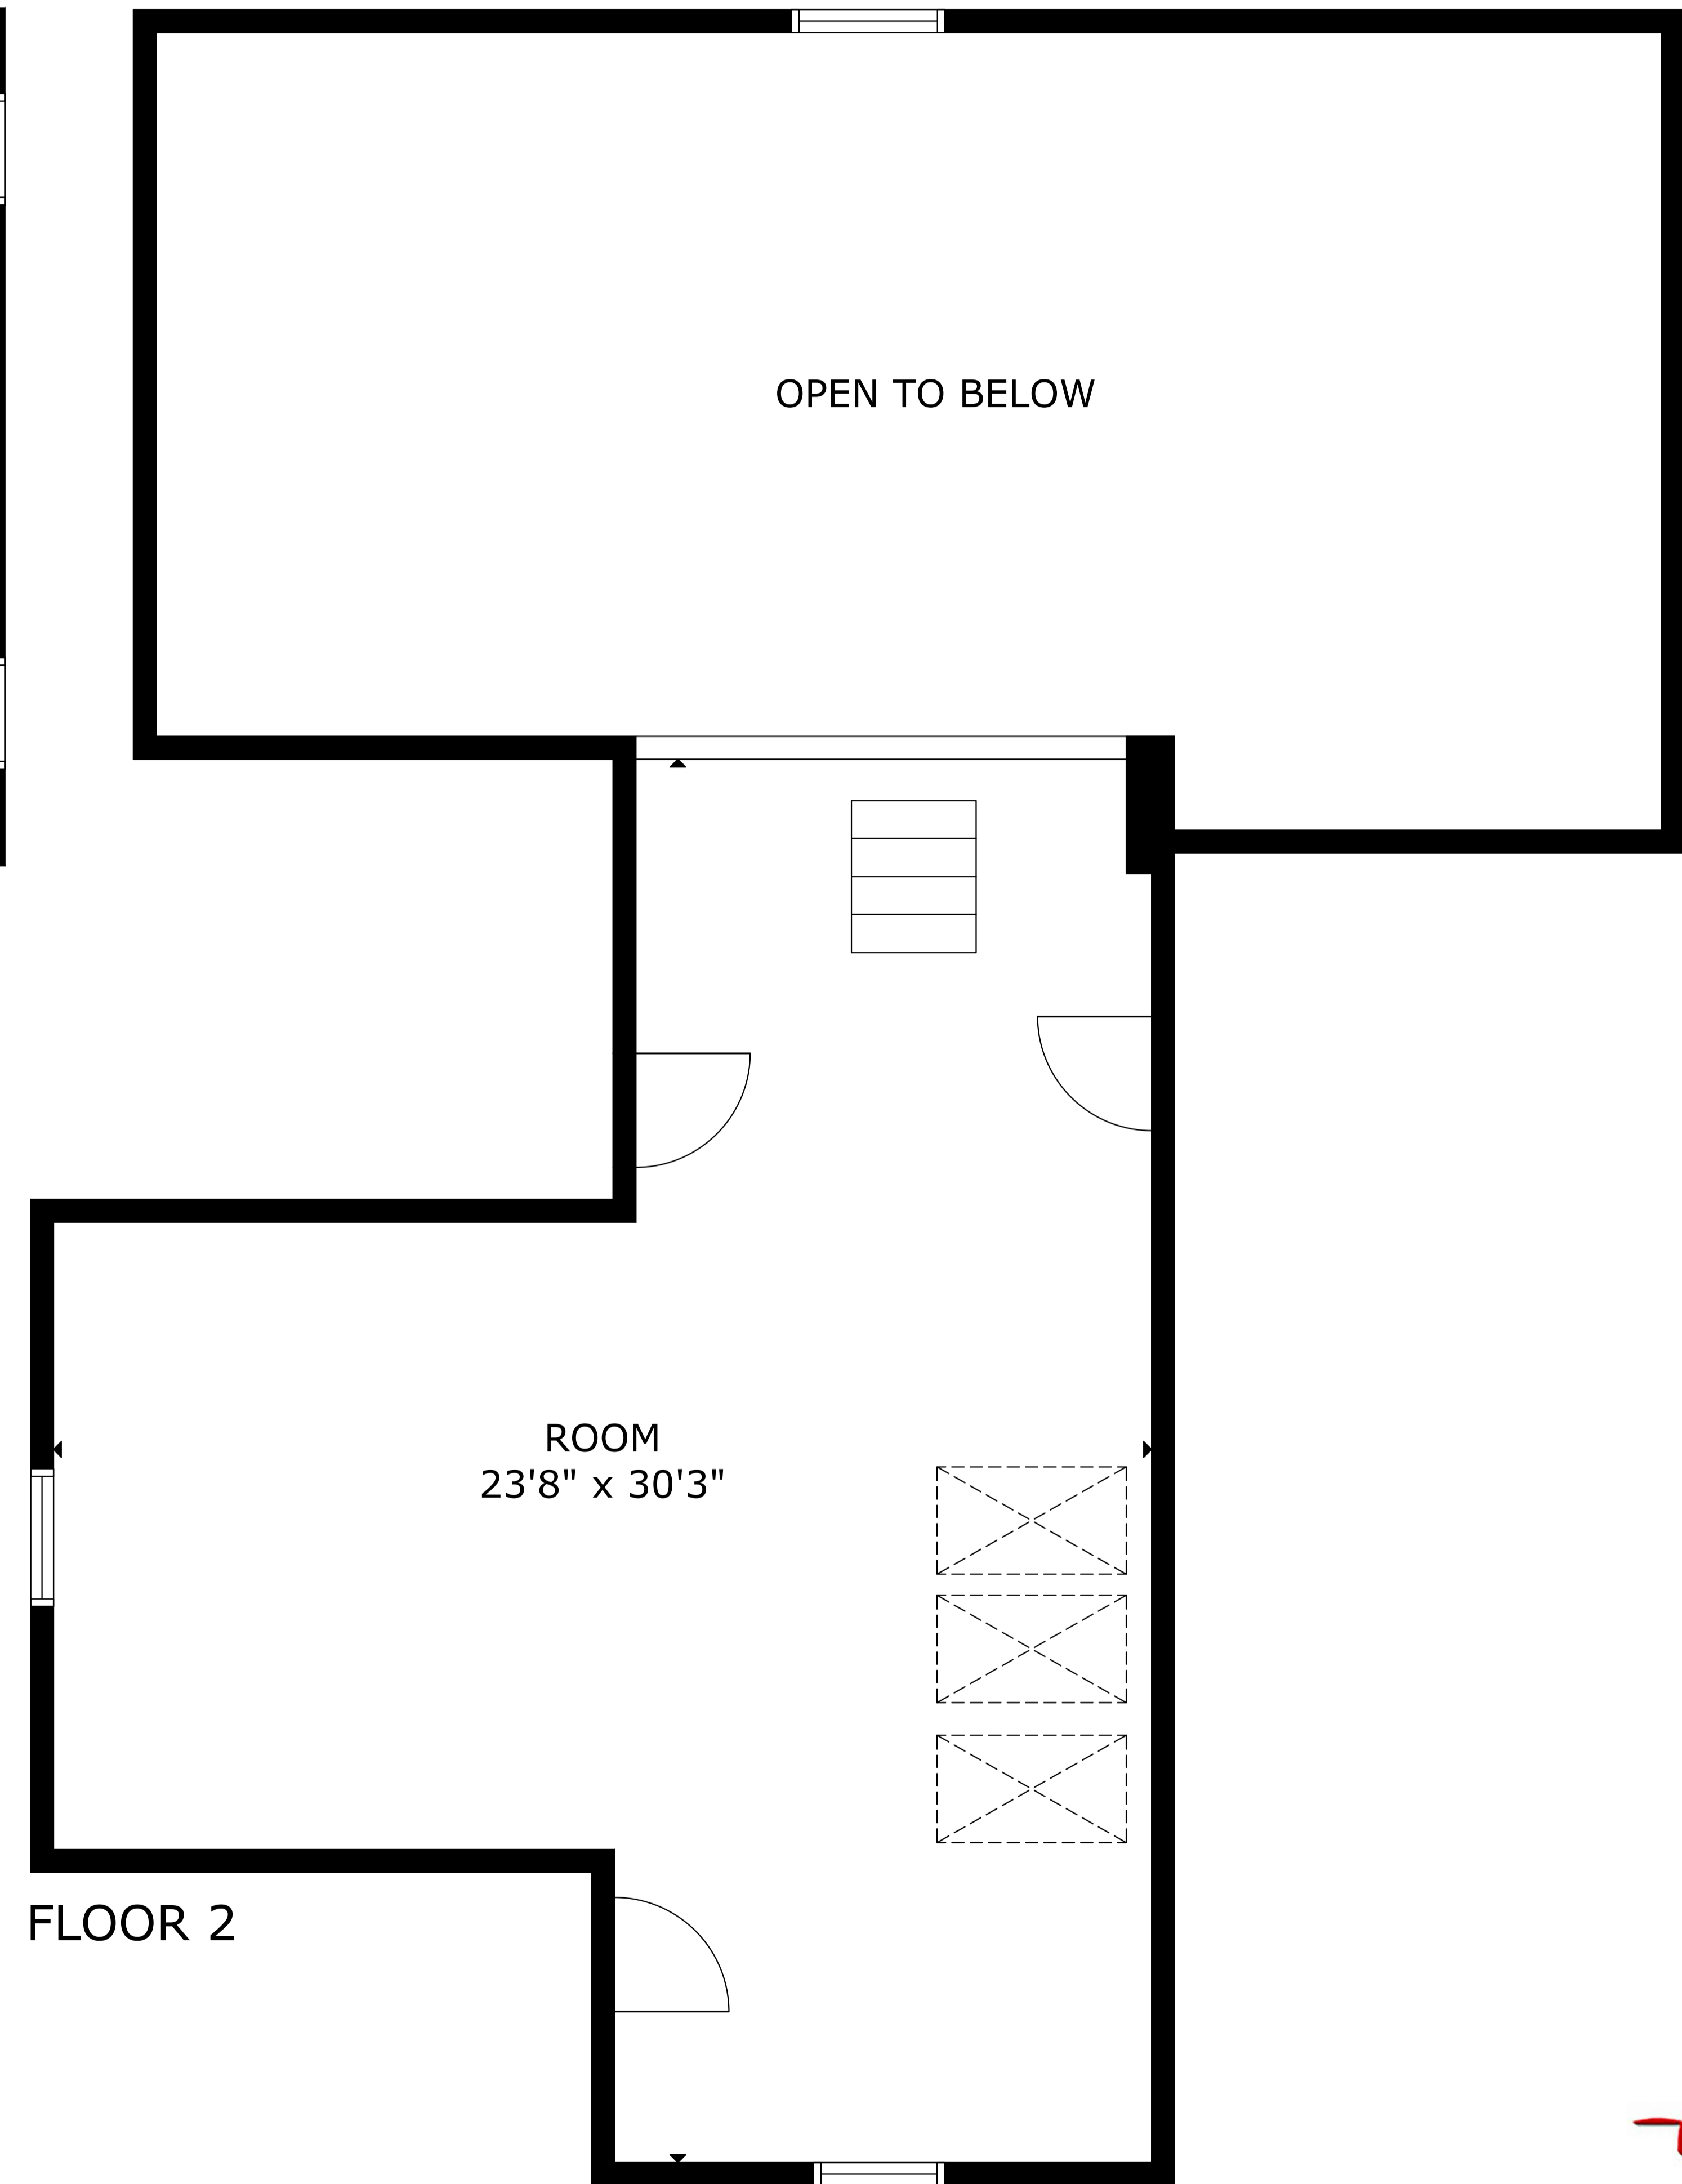

596 Shore Road Unit 2, Truro

FLOOR 1

FLOOR 2

GROSS INTERNAL AREA
TOTAL: 1,852 sq ft
FLOOR 1: 1,343 sq ft, FLOOR 2: 509 sq ft
SIZE AND DIMENSIONS ARE APPROXIMATE, ACTUAL MAY VARY