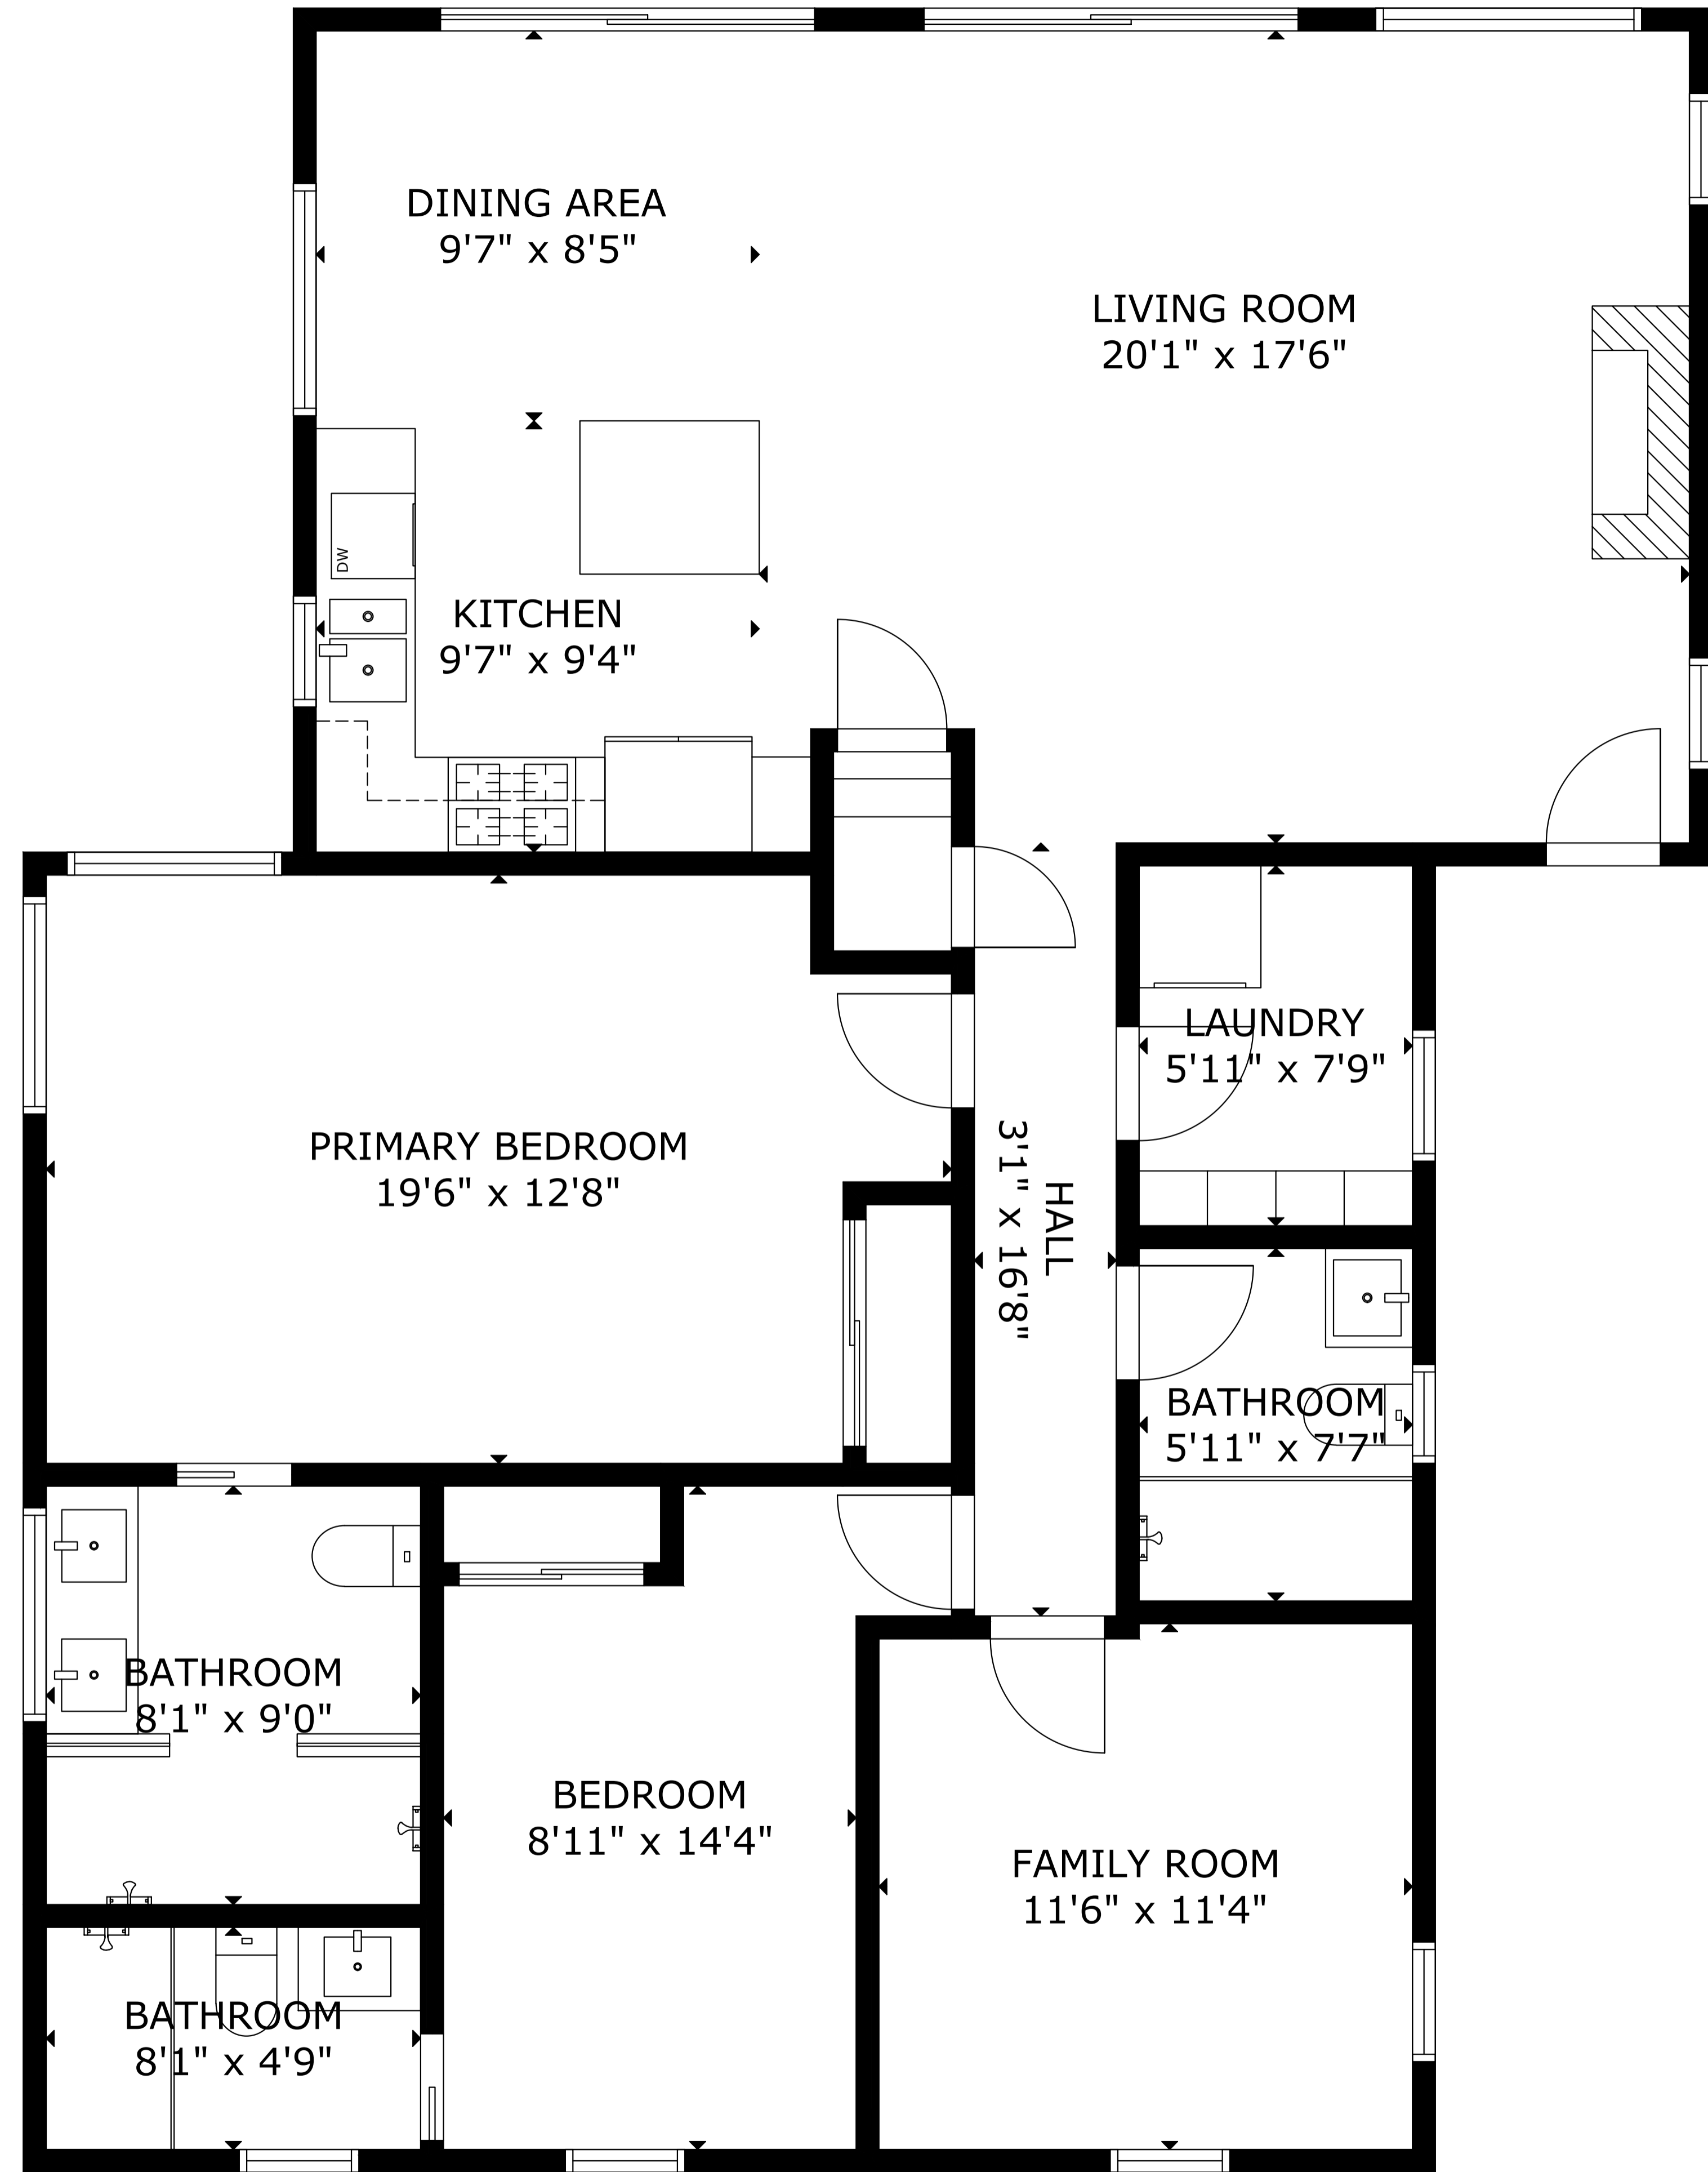

596 Shore Road Unit 2, Truro

FLOOR 1

FLOOR 2

GROSS INTERNAL AREA
TOTAL: 1,852 sq ft
FLOOR 1: 1,343 sq ft, FLOOR 2: 509 sq ft
SIZE AND DIMENSIONS ARE APPROXIMATE, ACTUAL MAY VARY